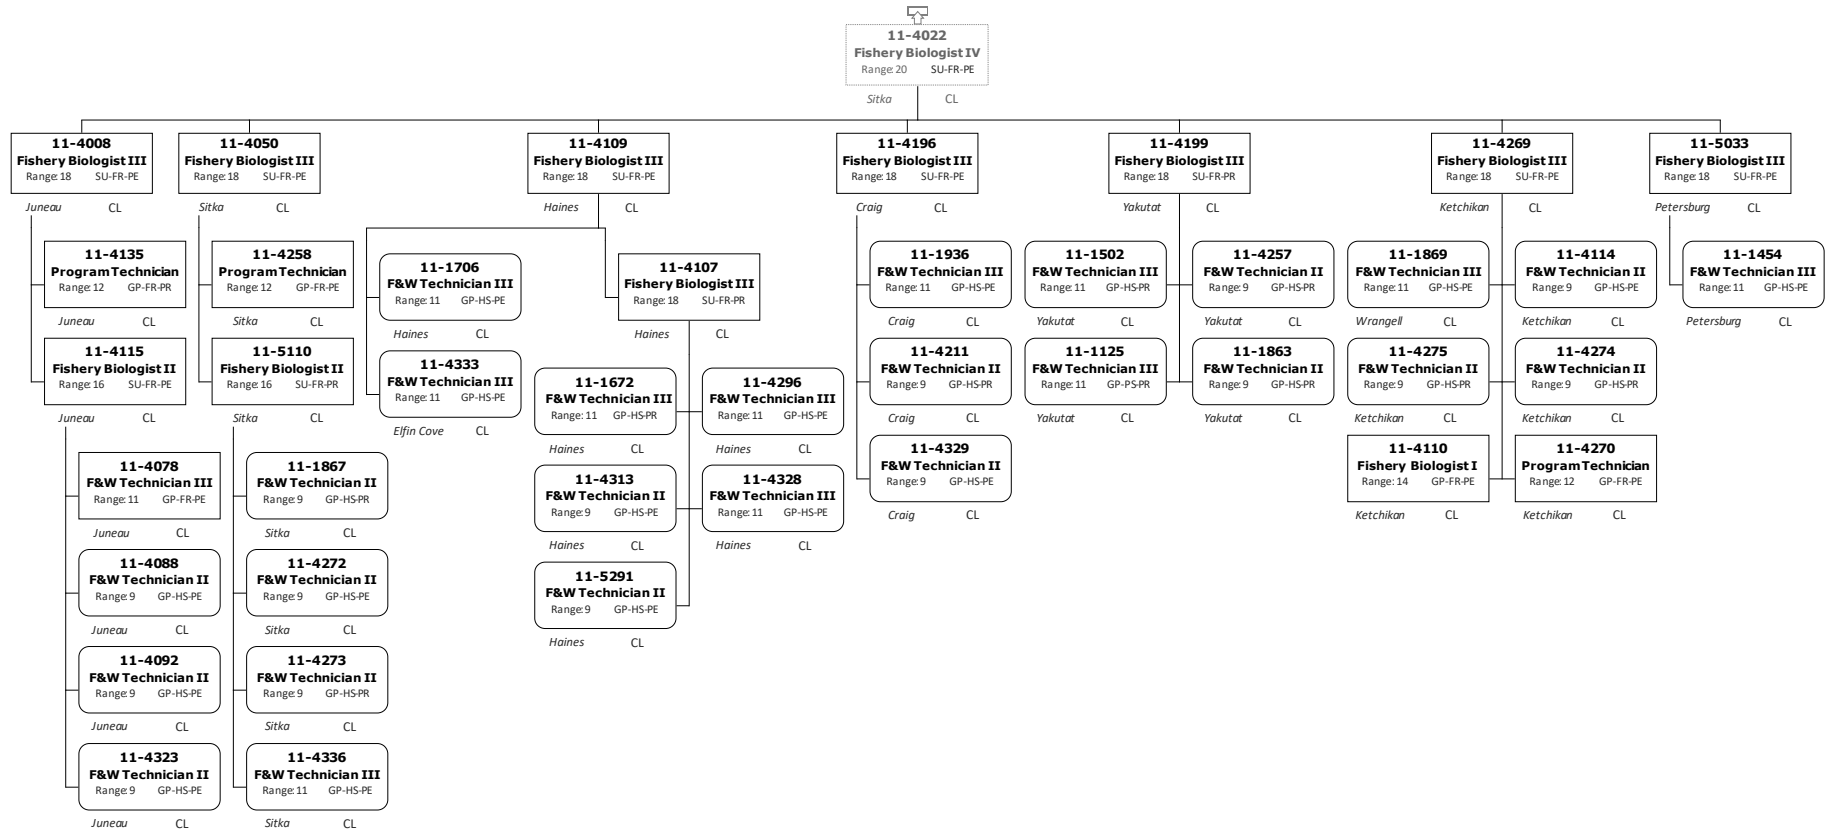

Division of Sport Fish 464 - Sport Fisheries