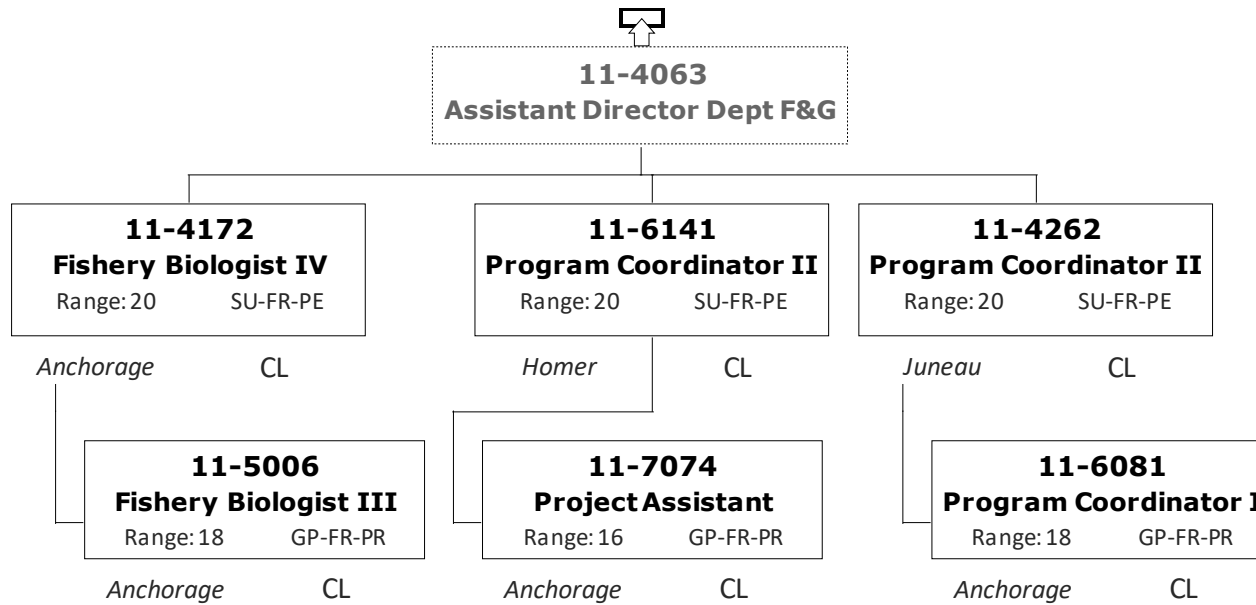

Division of Sport Fish
464 - Sport Fisheries