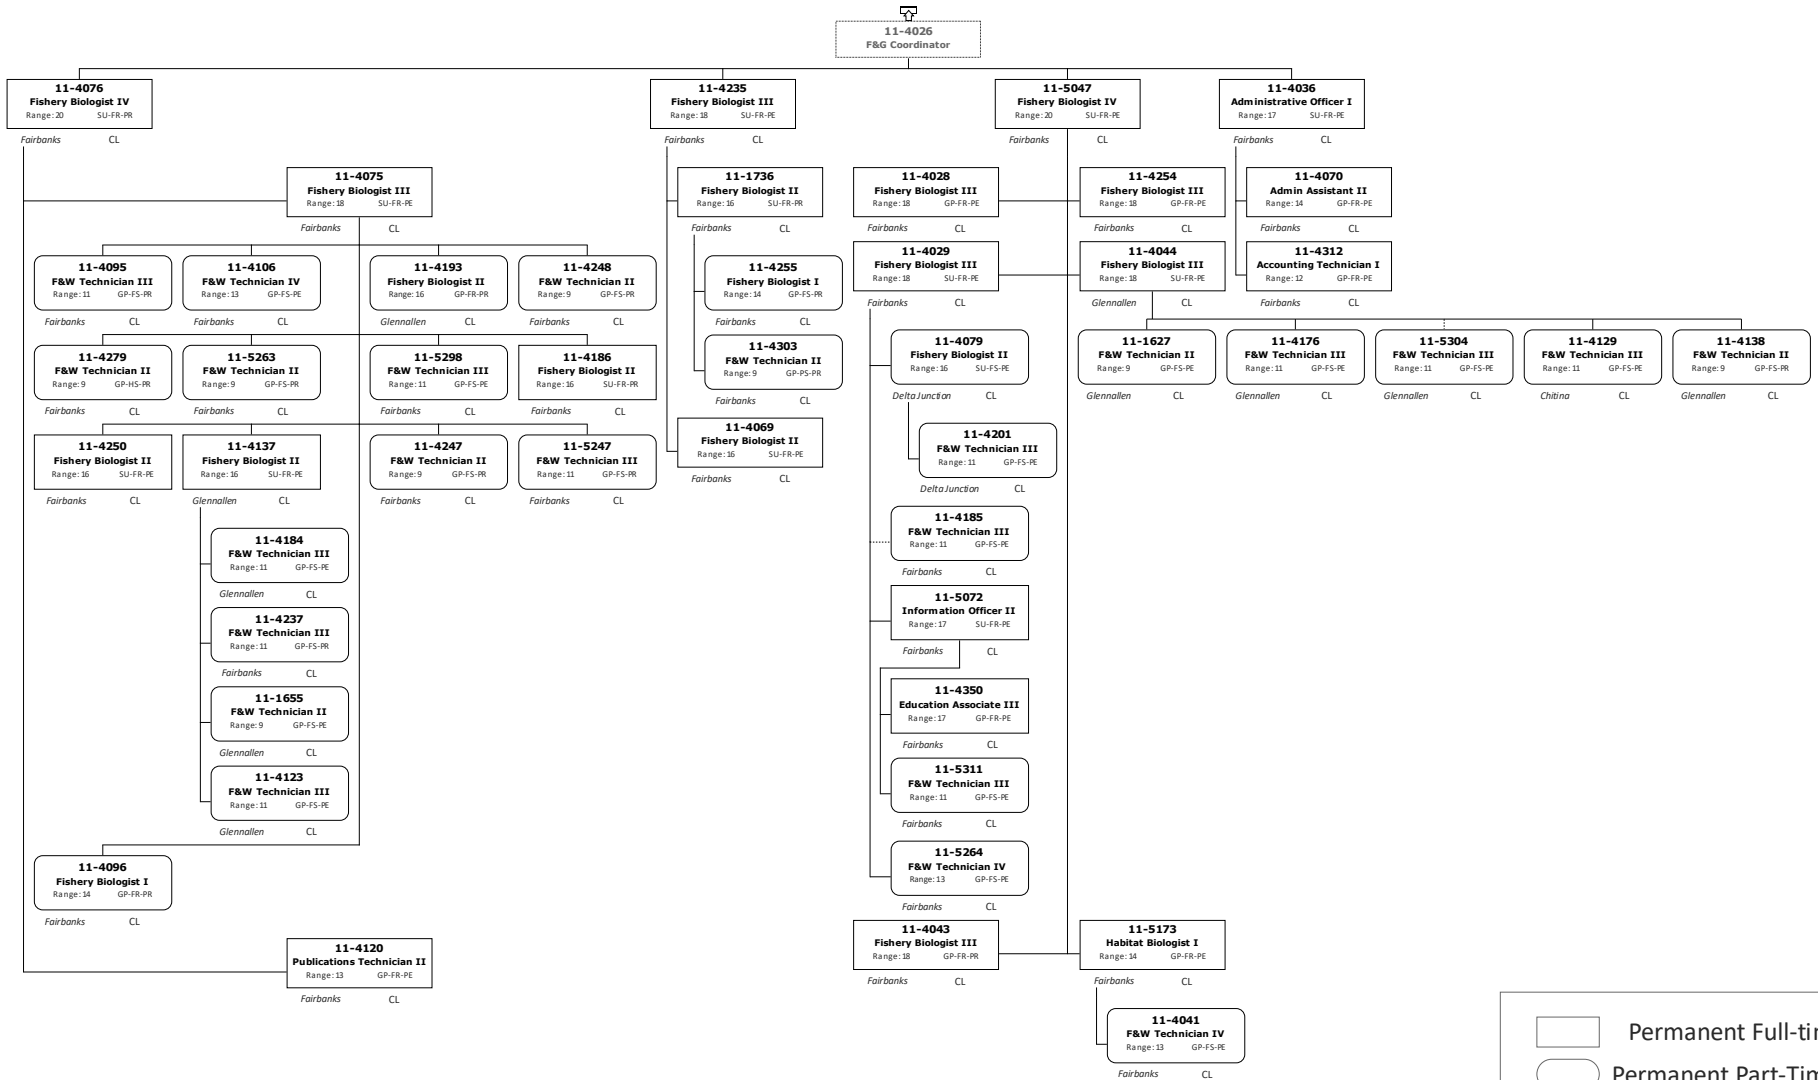

Division of Sport Fish 464 - Sport Fisheries