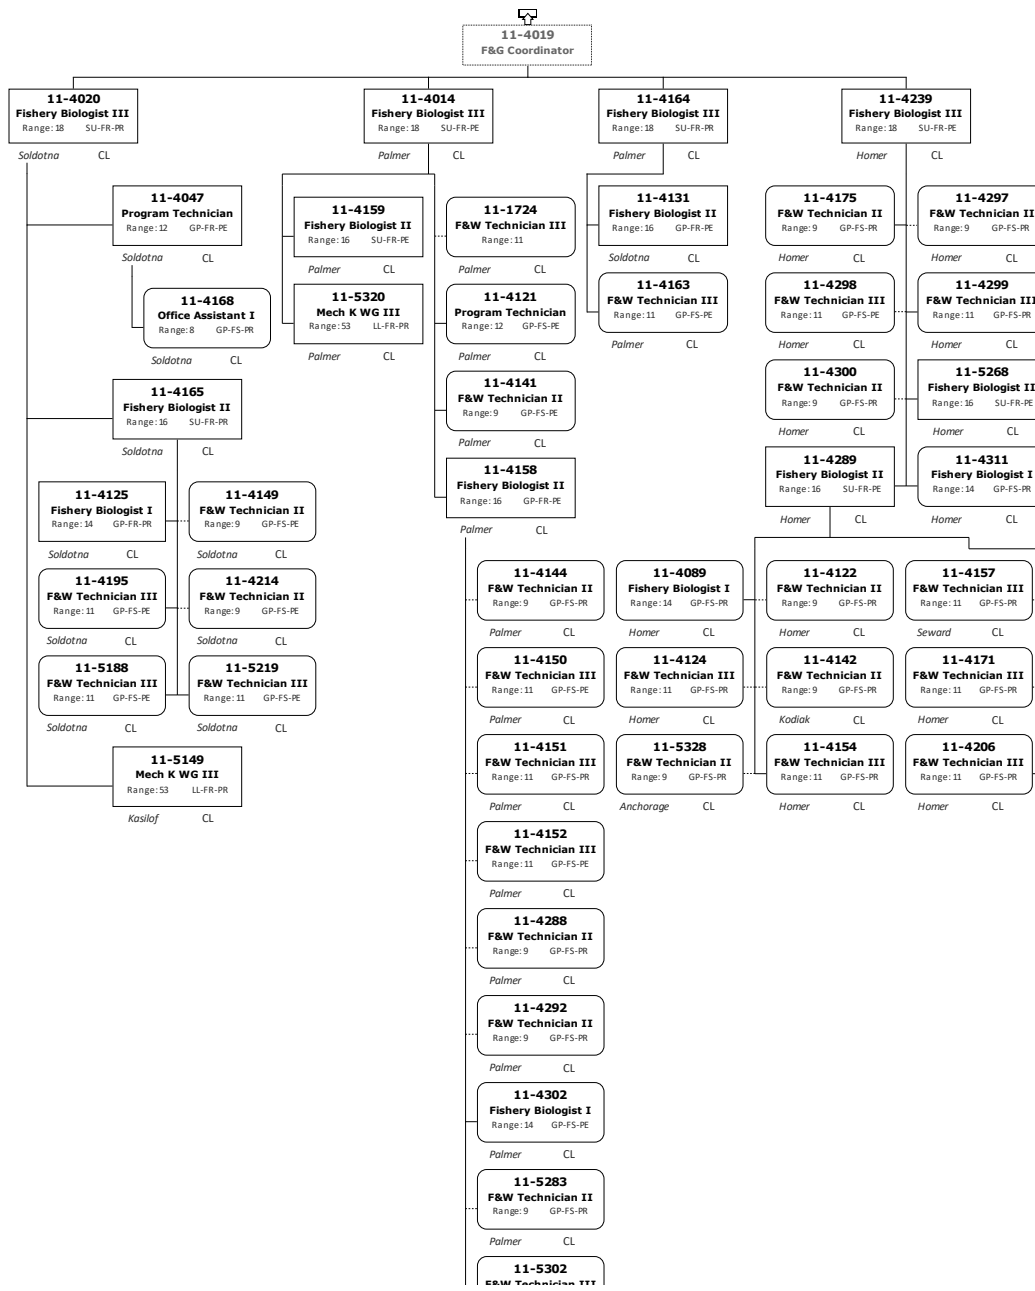

Division of Sport Fish 464 - Sport Fisheries

	Permanent Full-time
	Permanent Part-Time & Seasonal
	Appears on Other Page
	Other Component