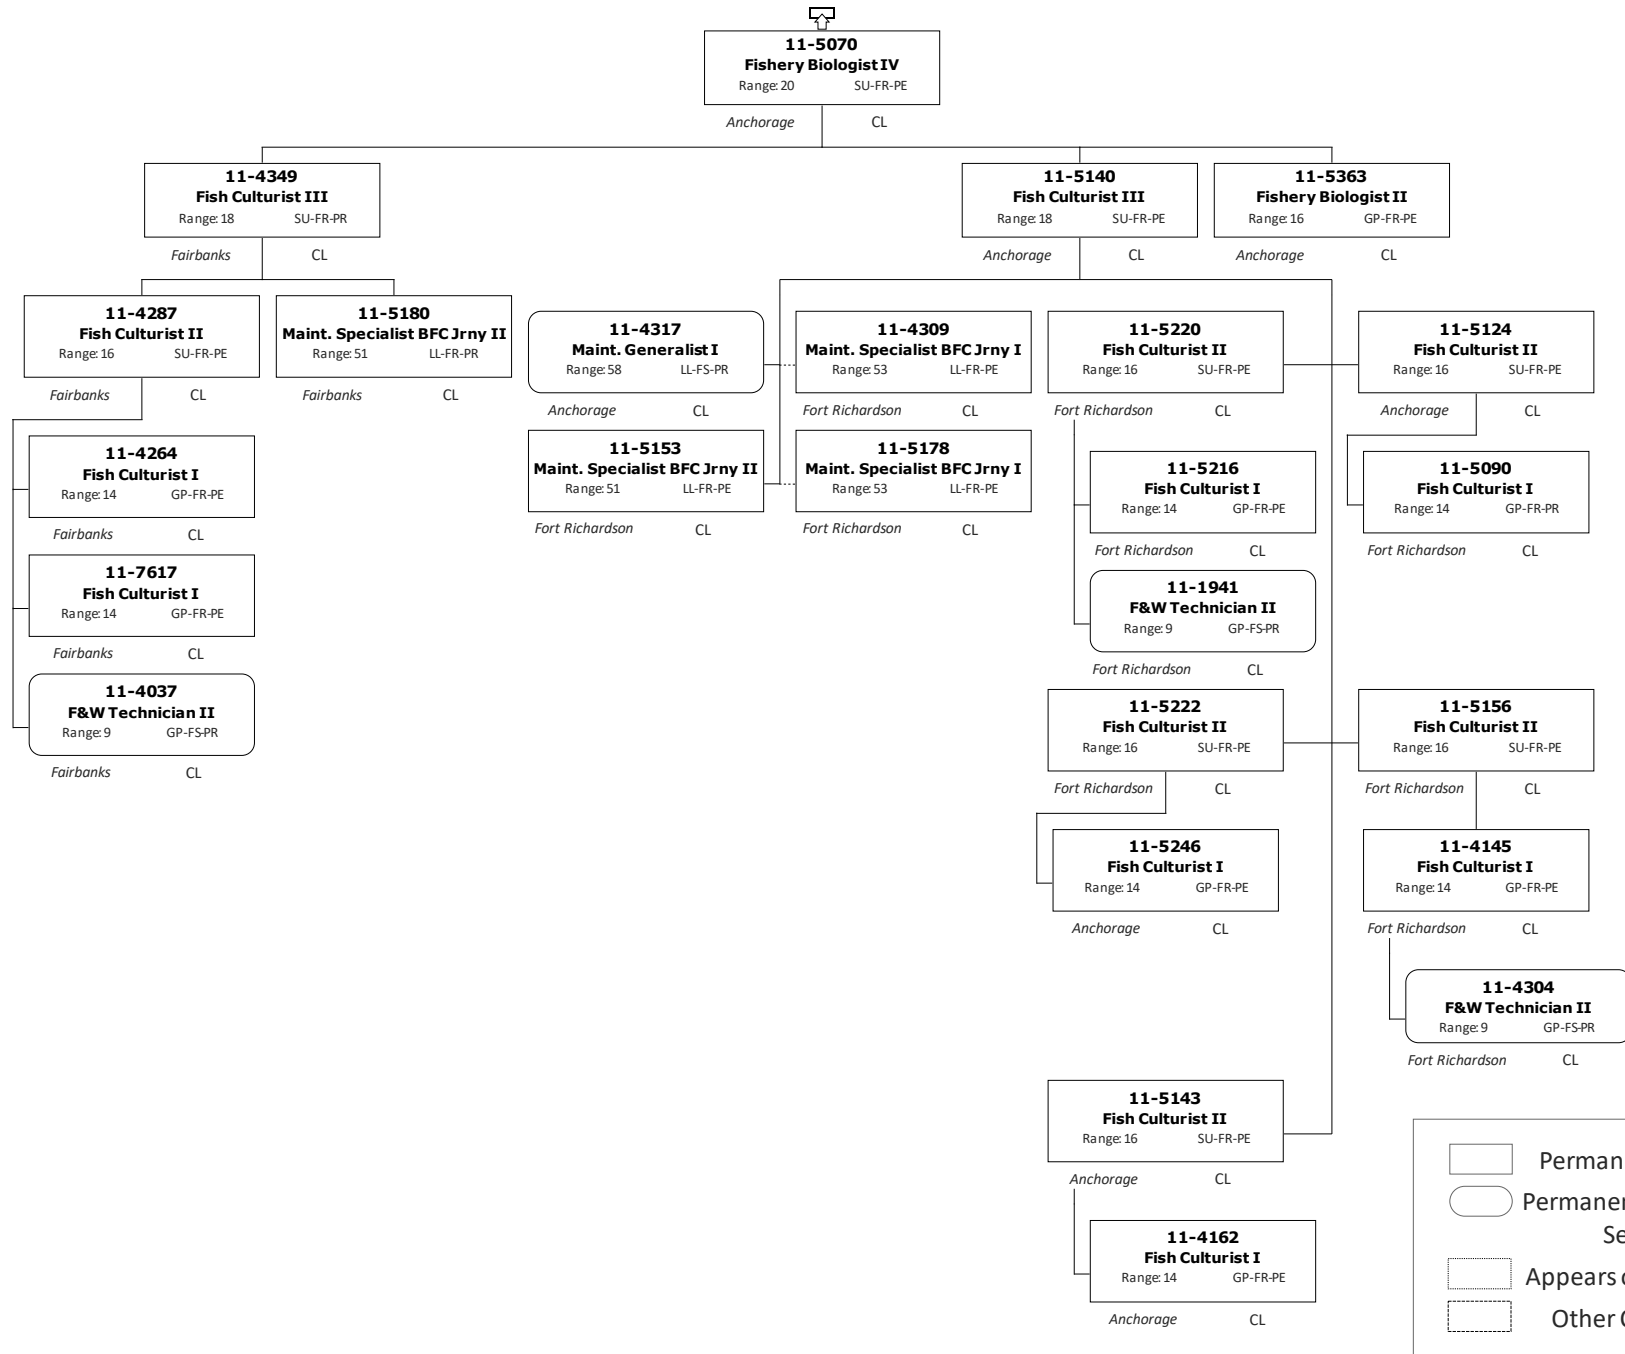

Division of Sport Fish 3007 - Sport Fish Hatcheries

	Permanent Full-time
	Permanent Part-Time & Seasonal
	Appears on Other Page
	Other Component