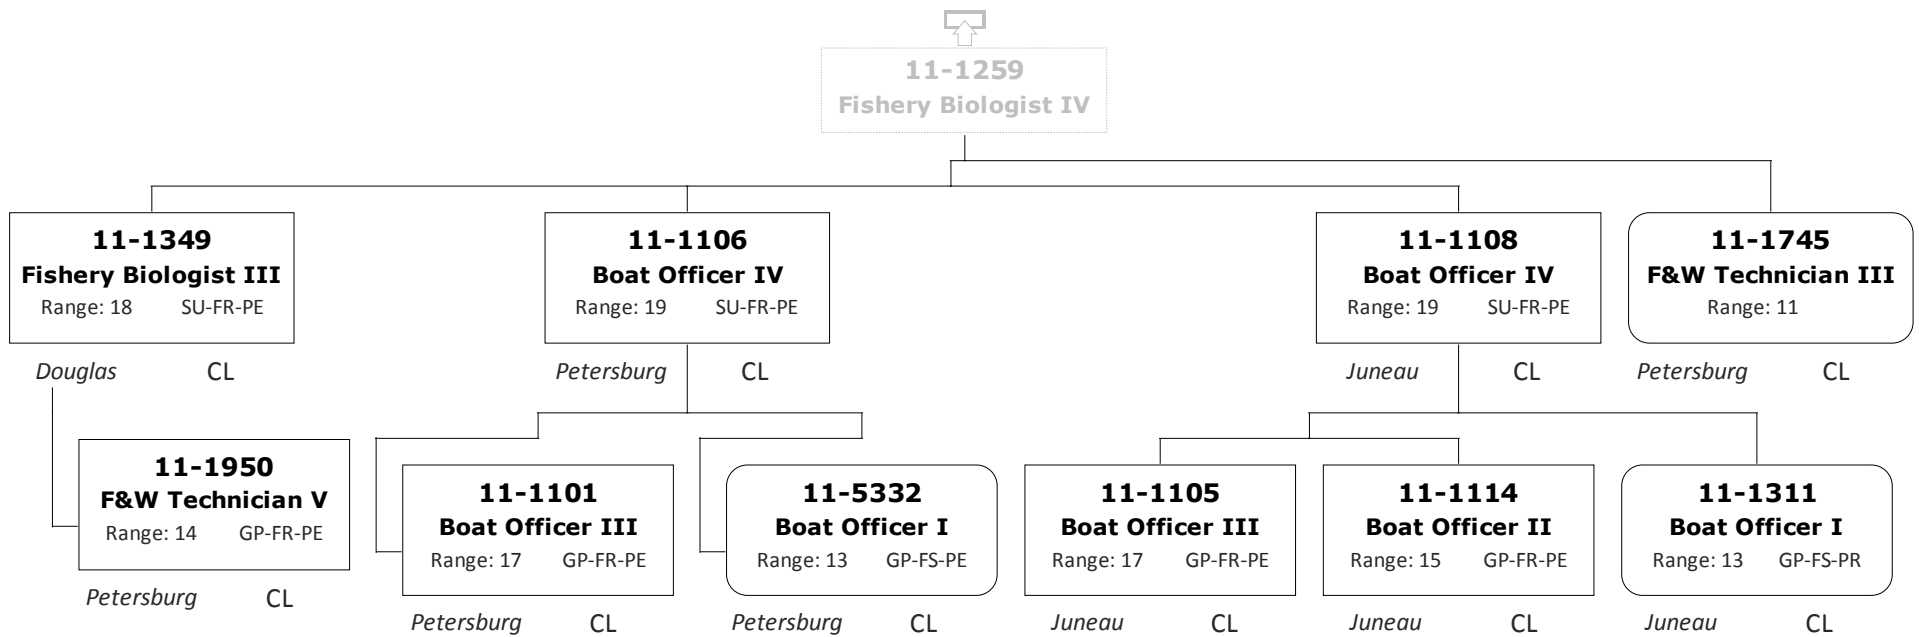

Division of Commercial Fisheries
2167 - Southeast Region Fish Management

Division of Commercial Fisheries

2167 - Southeast Region Fish Management

Division of Commercial Fisheries
2167 - Southeast Region Fish Management

Division of Commercial Fisheries

2167 - Southeast Region Fish Management

Permanent Full-time
 Permanent Part-Time & Seasonal

Division of Commercial Fisheries
2167 - Southeast Region Fish Management

Division of Commercial Fisheries
2167 - Southeast Region Fish Management

Division of Commercial Fisheries
2167 - Southeast Region Fish Management