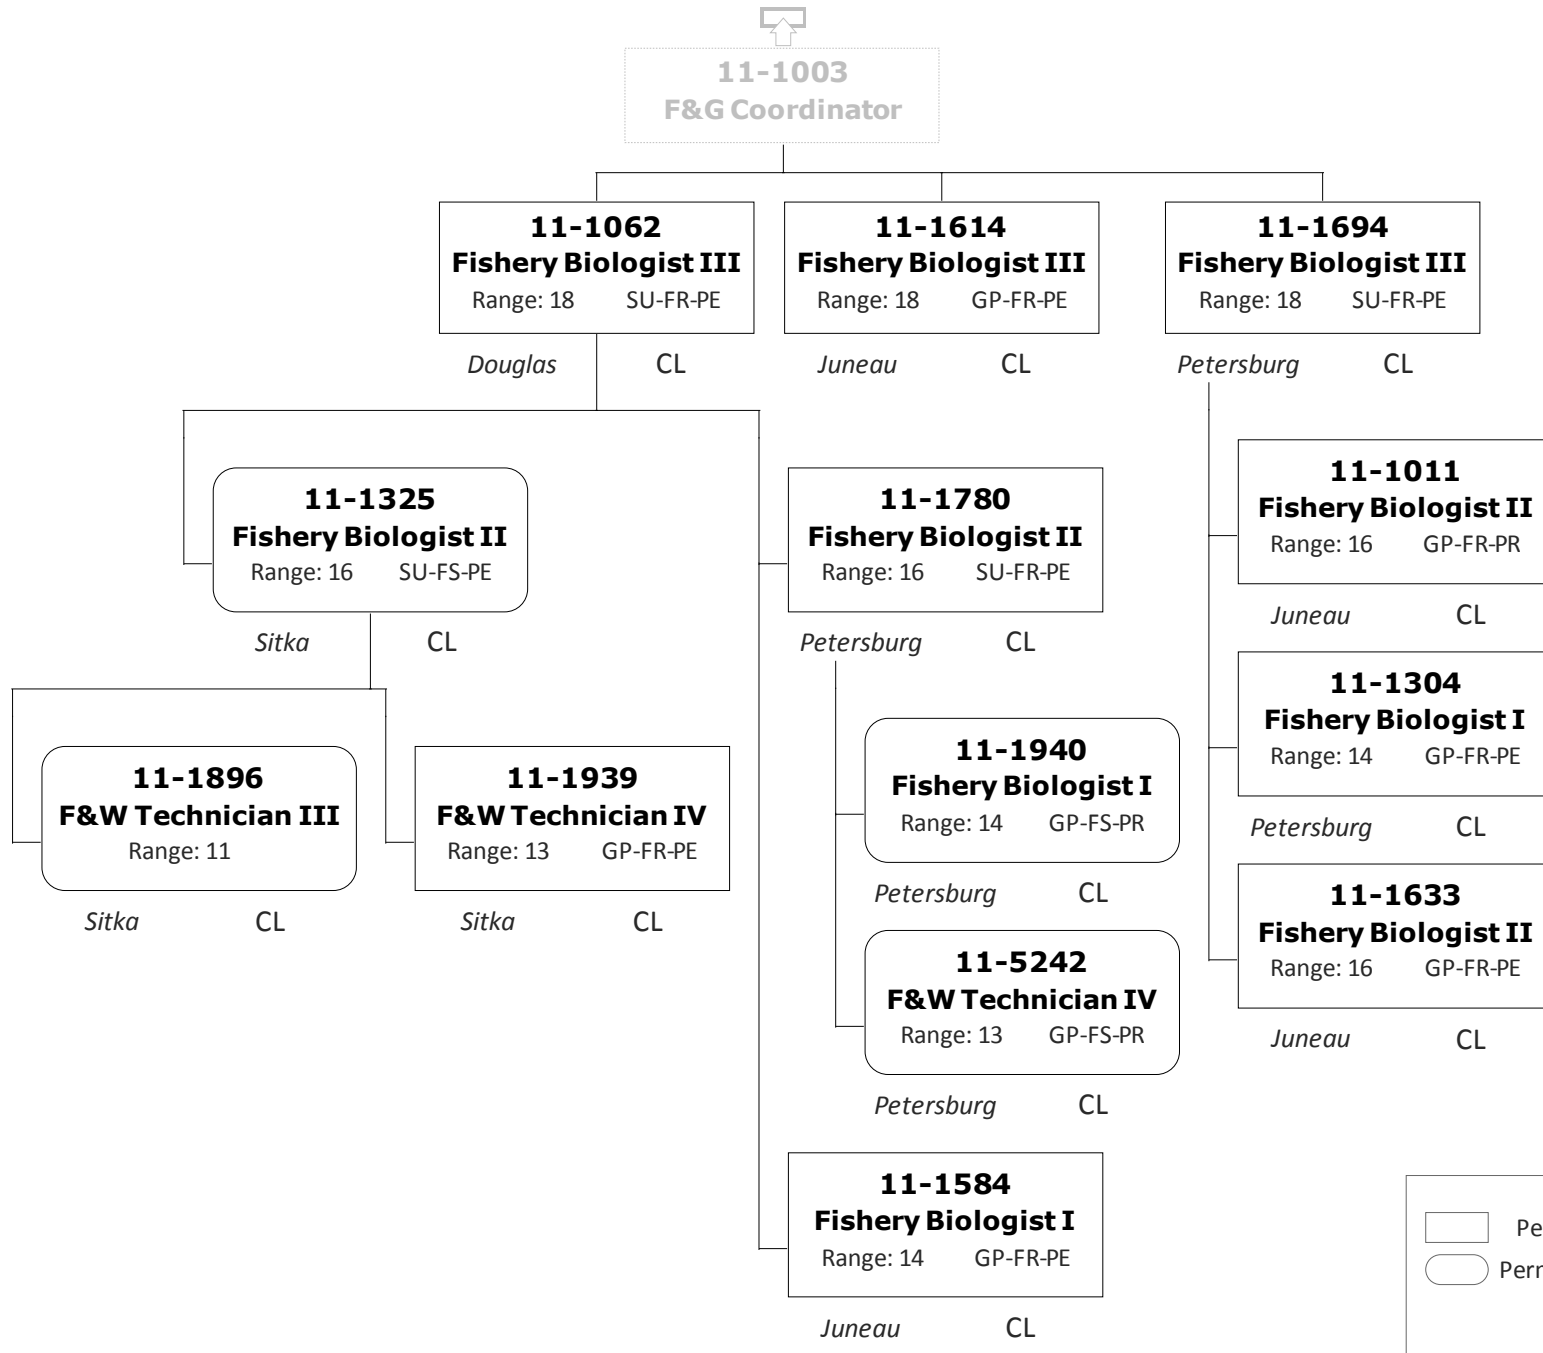

Division of Commercial Fisheries
2167 - Southeast Region Fish Management

Division of Commercial Fisheries

2167 - Southeast Region Fish Management

Division of Commercial Fisheries
2167 - Southeast Region Fish Management

Division of Commercial Fisheries

2167 - Southeast Region Fish Management

Permanent Full-time
 Permanent Part-Time & Seasonal

Division of Commercial Fisheries
2167 - Southeast Region Fish Management

Division of Commercial Fisheries
2167 - Southeast Region Fish Management

Division of Commercial Fisheries
2167 - Southeast Region Fish Management