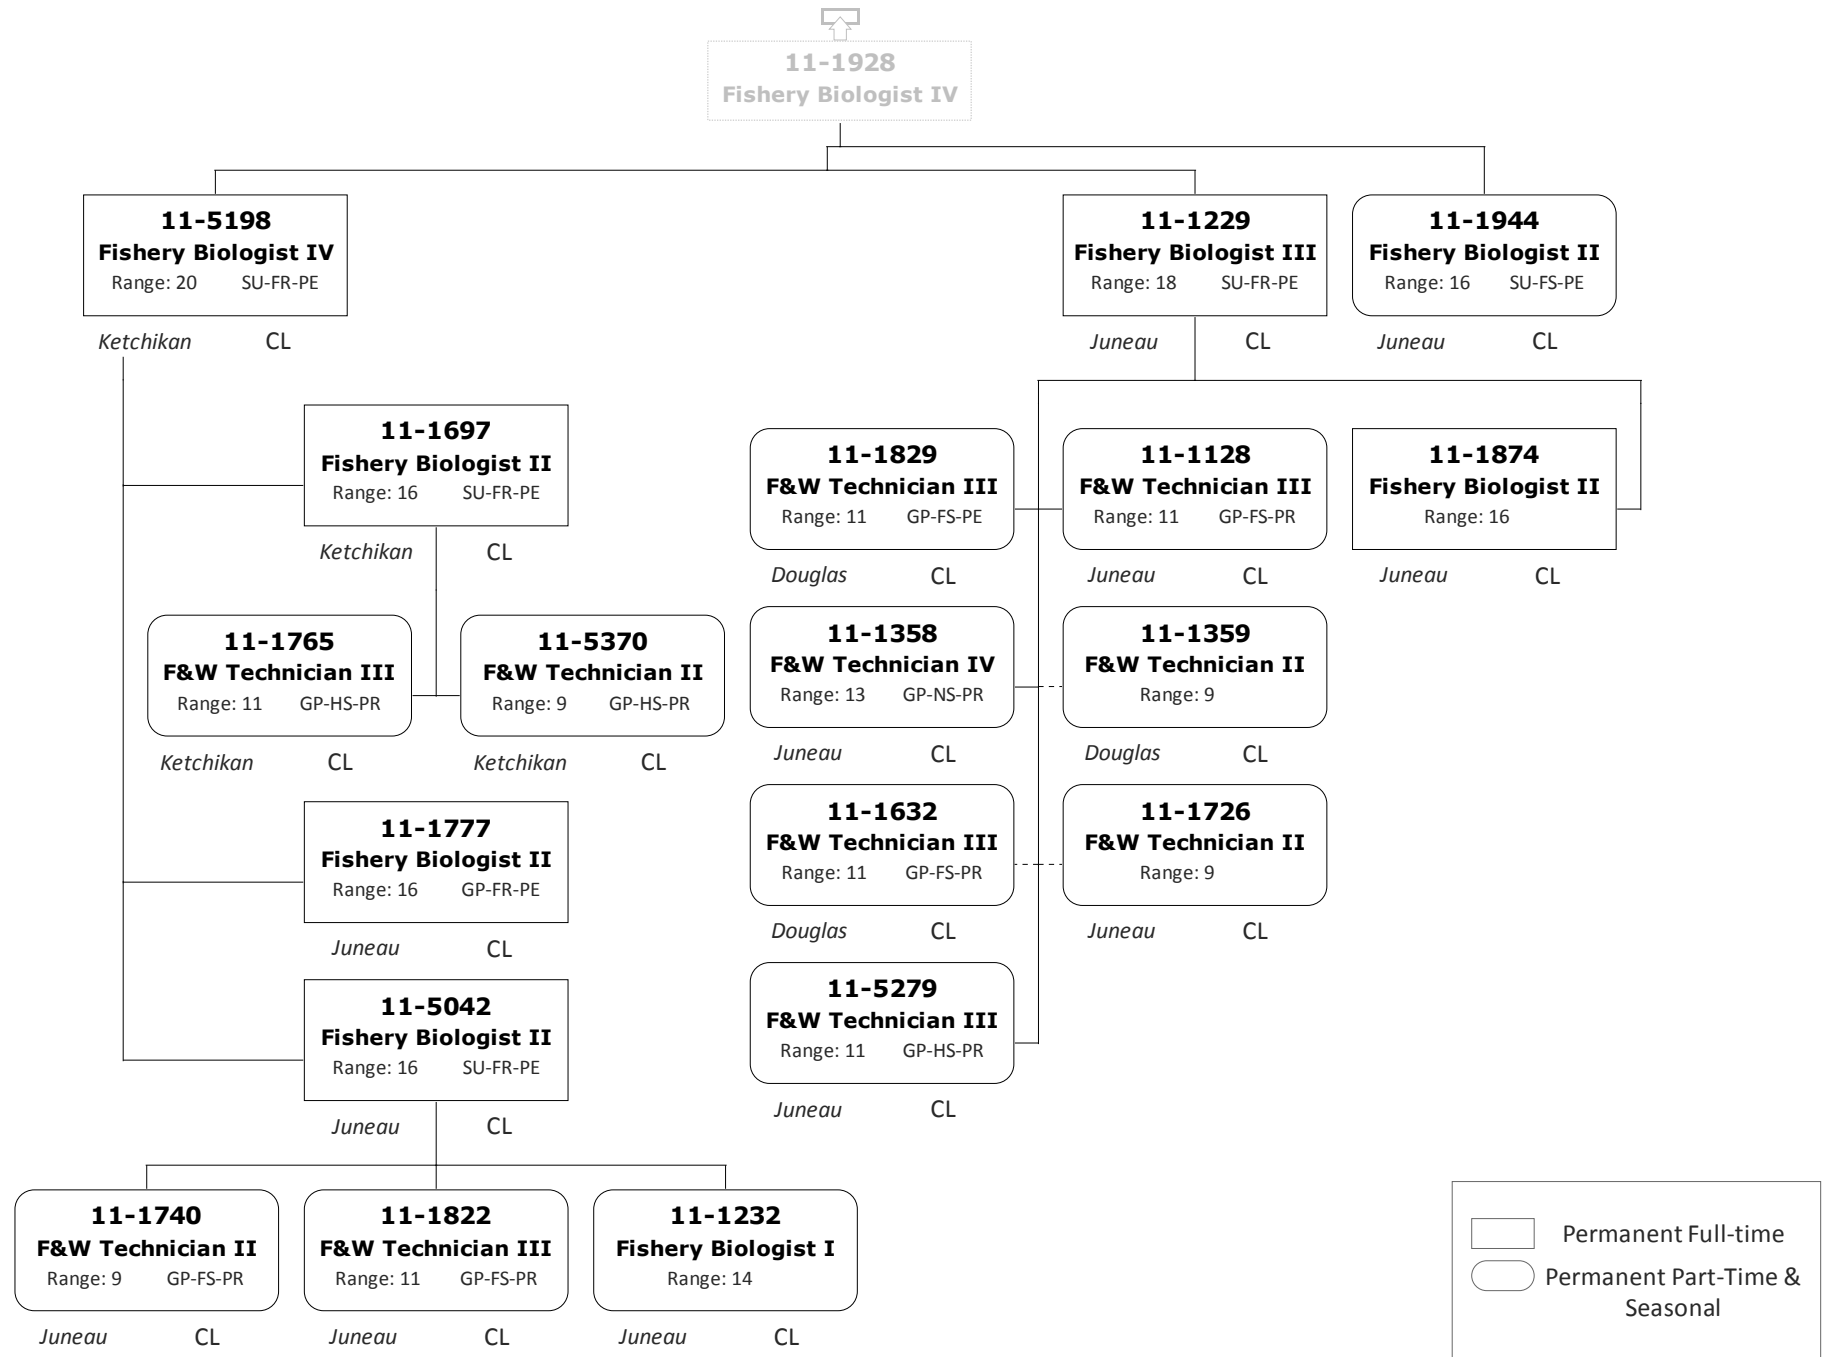

Division of Commercial Fisheries
2167 - Southeast Region Fish Management

Division of Commercial Fisheries

2167 - Southeast Region Fish Management

Division of Commercial Fisheries
2167 - Southeast Region Fish Management

Division of Commercial Fisheries

2167 - Southeast Region Fish Management

Permanent Full-time
 Permanent Part-Time & Seasonal

Division of Commercial Fisheries
2167 - Southeast Region Fish Management

Division of Commercial Fisheries
2167 - Southeast Region Fish Management

Division of Commercial Fisheries
2167 - Southeast Region Fish Management