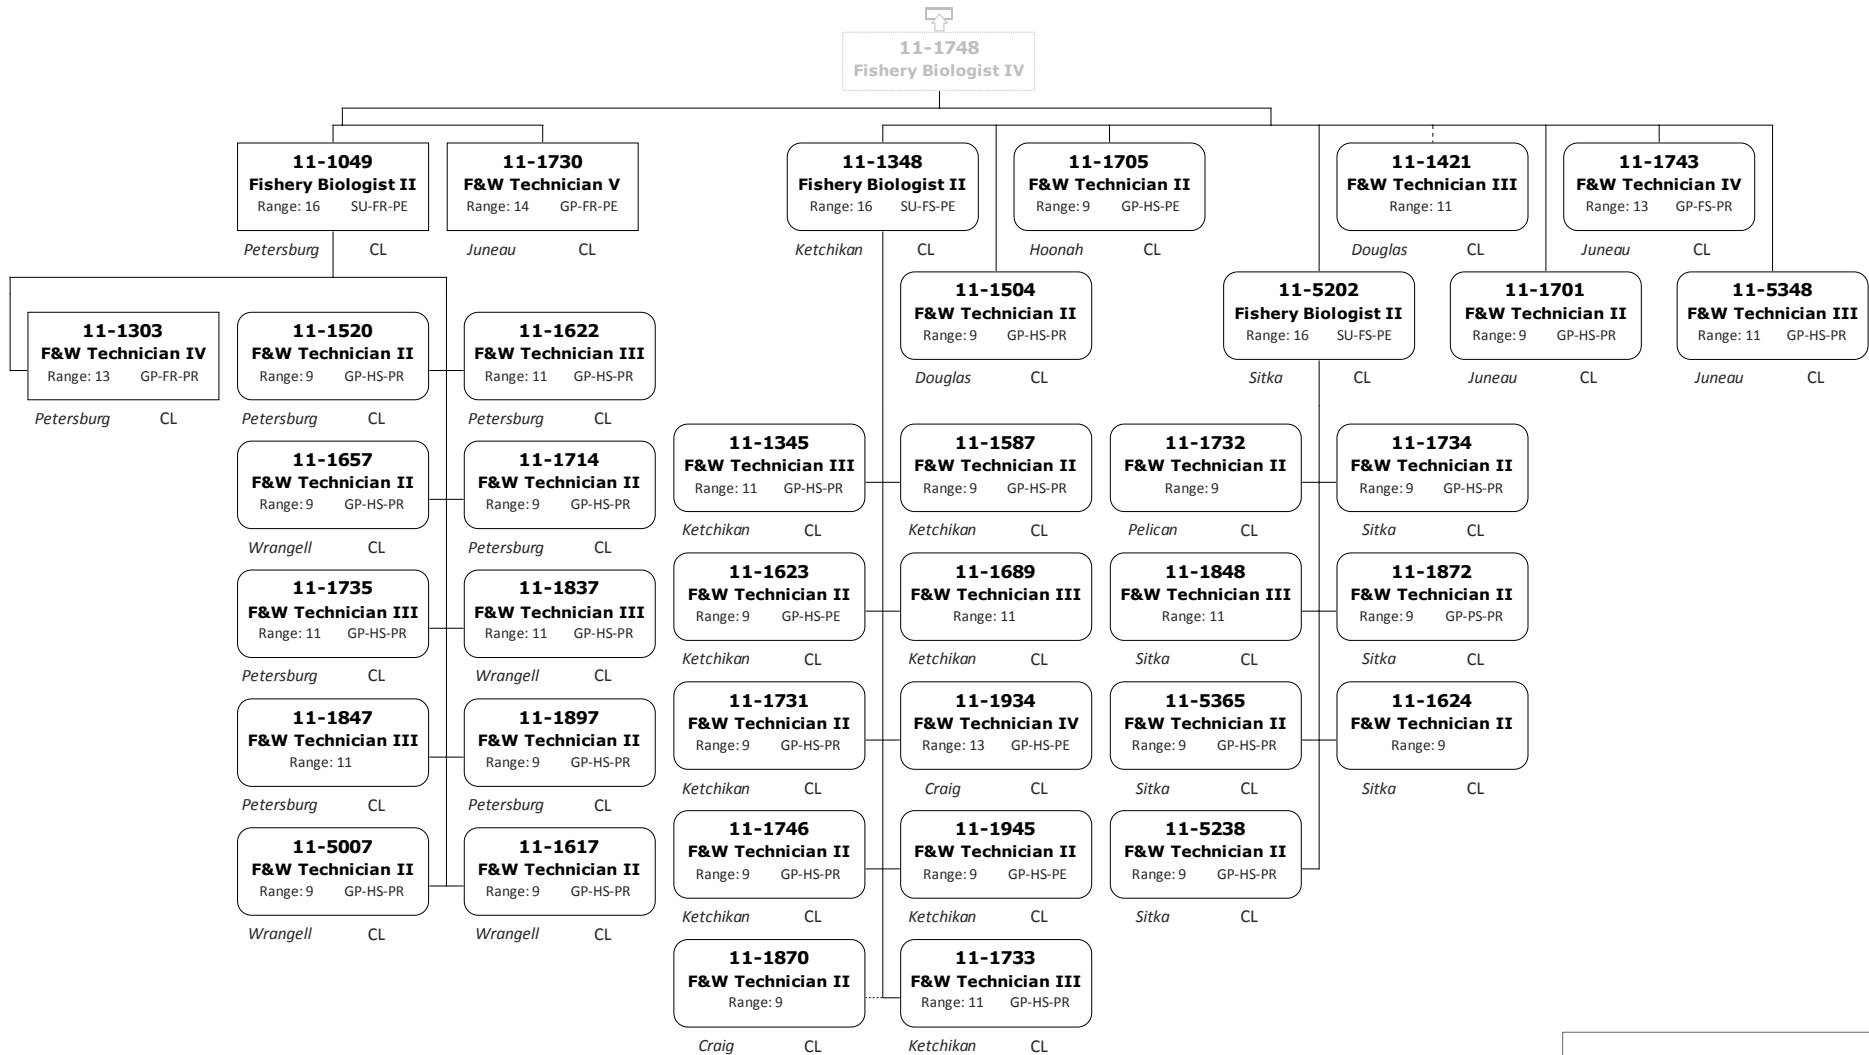

Division of Commercial Fisheries
2167 - Southeast Region Fish Management

Division of Commercial Fisheries

2167 - Southeast Region Fish Management

Division of Commercial Fisheries
2167 - Southeast Region Fish Management

Division of Commercial Fisheries

2167 - Southeast Region Fish Management

Permanent Full-time
 Permanent Part-Time & Seasonal

Division of Commercial Fisheries
2167 - Southeast Region Fish Management

Division of Commercial Fisheries
2167 - Southeast Region Fish Management

Division of Commercial Fisheries
2167 - Southeast Region Fish Management