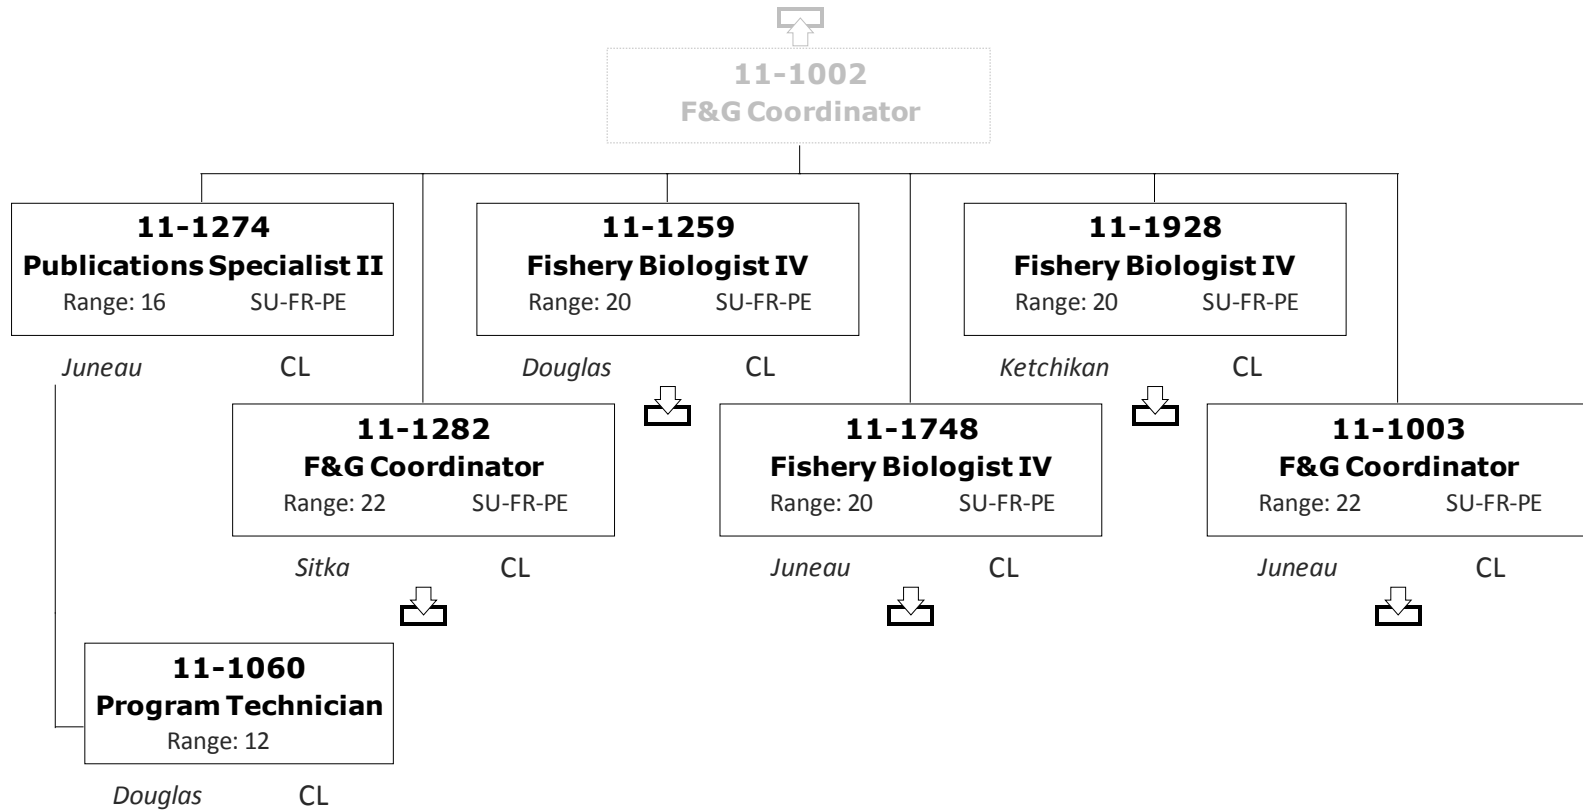

Division of Commercial Fisheries
2167 - Southeast Region Fish Management

Division of Commercial Fisheries

2167 - Southeast Region Fish Management

Division of Commercial Fisheries
2167 - Southeast Region Fish Management

Division of Commercial Fisheries

2167 - Southeast Region Fish Management

Permanent Full-time
 Permanent Part-Time & Seasonal

Division of Commercial Fisheries
2167 - Southeast Region Fish Management

Division of Commercial Fisheries
2167 - Southeast Region Fish Management

Division of Commercial Fisheries
2167 - Southeast Region Fish Management