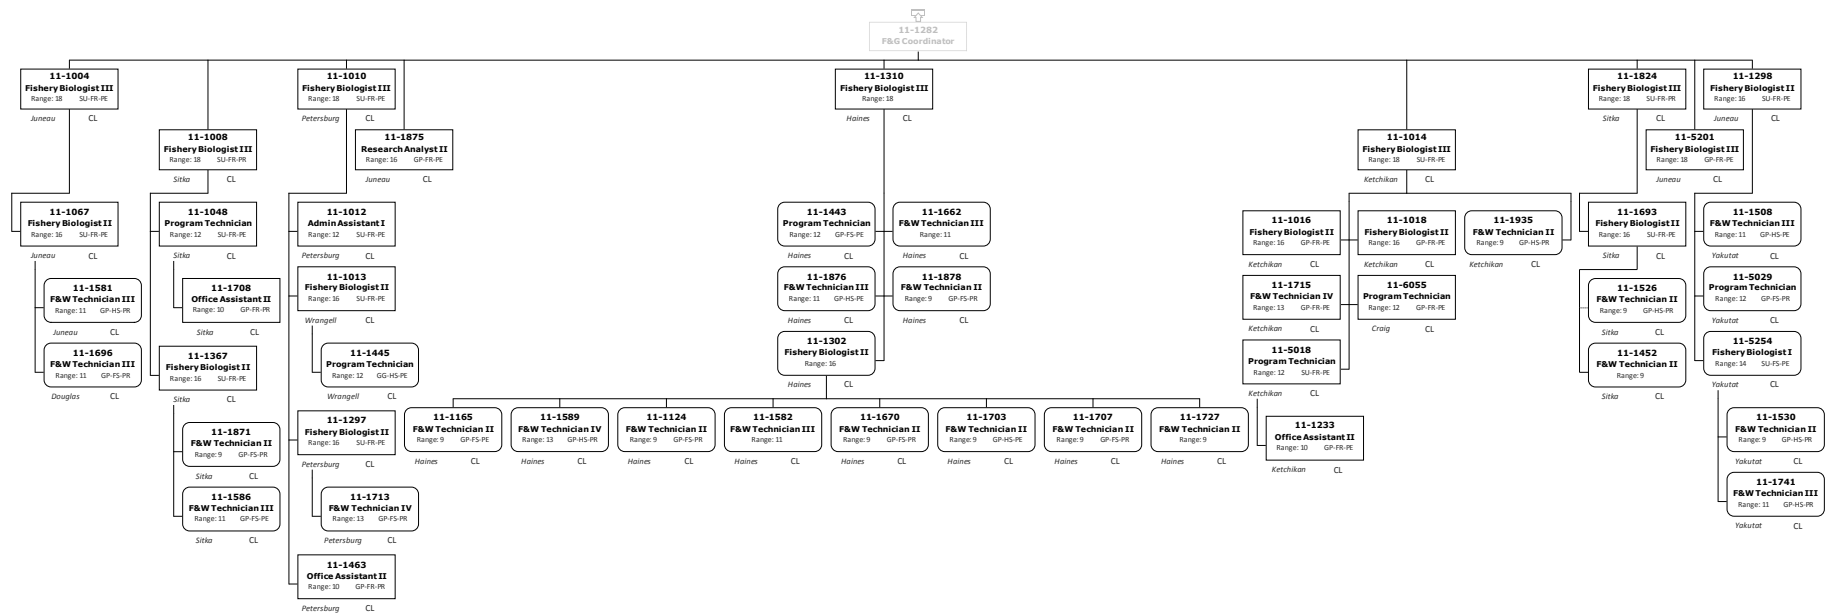

Division of Commercial Fisheries
2167 - Southeast Region Fish Management

Division of Commercial Fisheries

2167 - Southeast Region Fish Management

Division of Commercial Fisheries
2167 - Southeast Region Fish Management

Division of Commercial Fisheries

2167 - Southeast Region Fish Management

Permanent Full-time
 Permanent Part-Time & Seasonal

Division of Commercial Fisheries
2167 - Southeast Region Fish Management

Division of Commercial Fisheries
2167 - Southeast Region Fish Management

Division of Commercial Fisheries
2167 - Southeast Region Fish Management