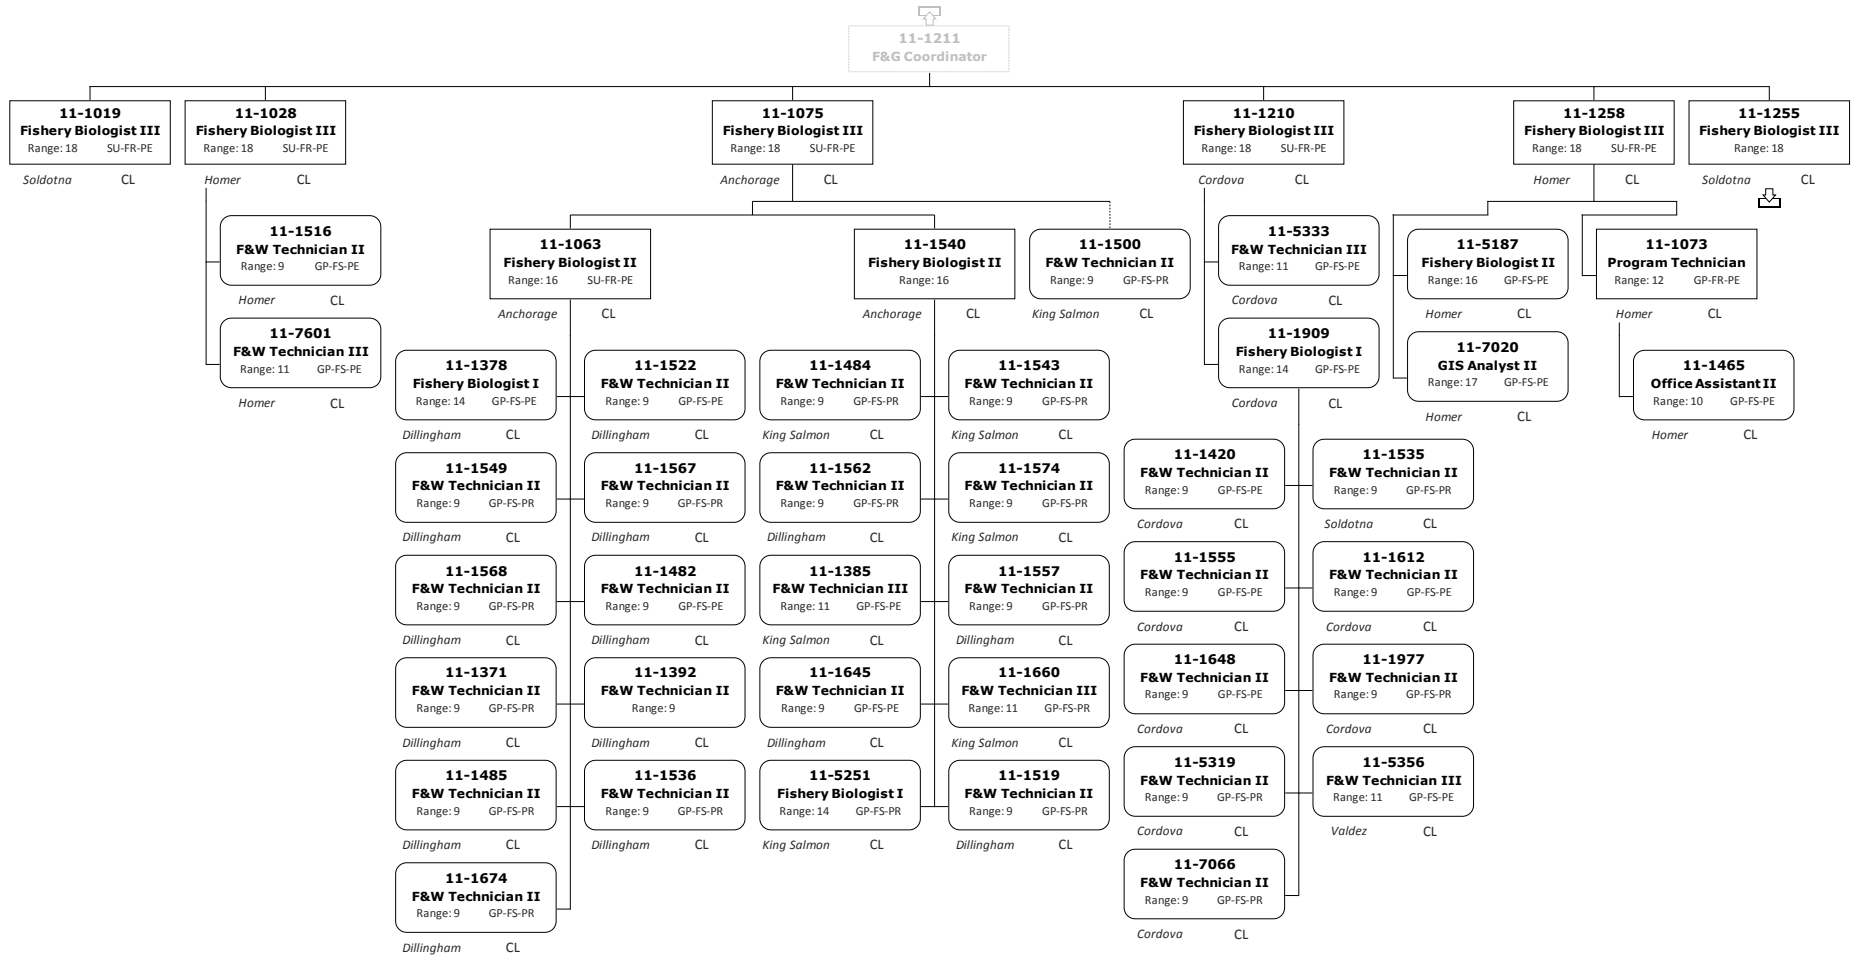

Division of Commercial Fisheries

2168 - Central Region Fish Management

Division of Commercial Fisheries 2168 - Central Region Fish Management

Permanent Full-time
 Permanent Part-Time & Seasonal

Division of Commercial Fisheries

2168 - Central Region Fish Management

Division of Commercial Fisheries
2168 - Central Region Fish Management

Division of Commercial Fisheries
2168 - Central Region Fish Management