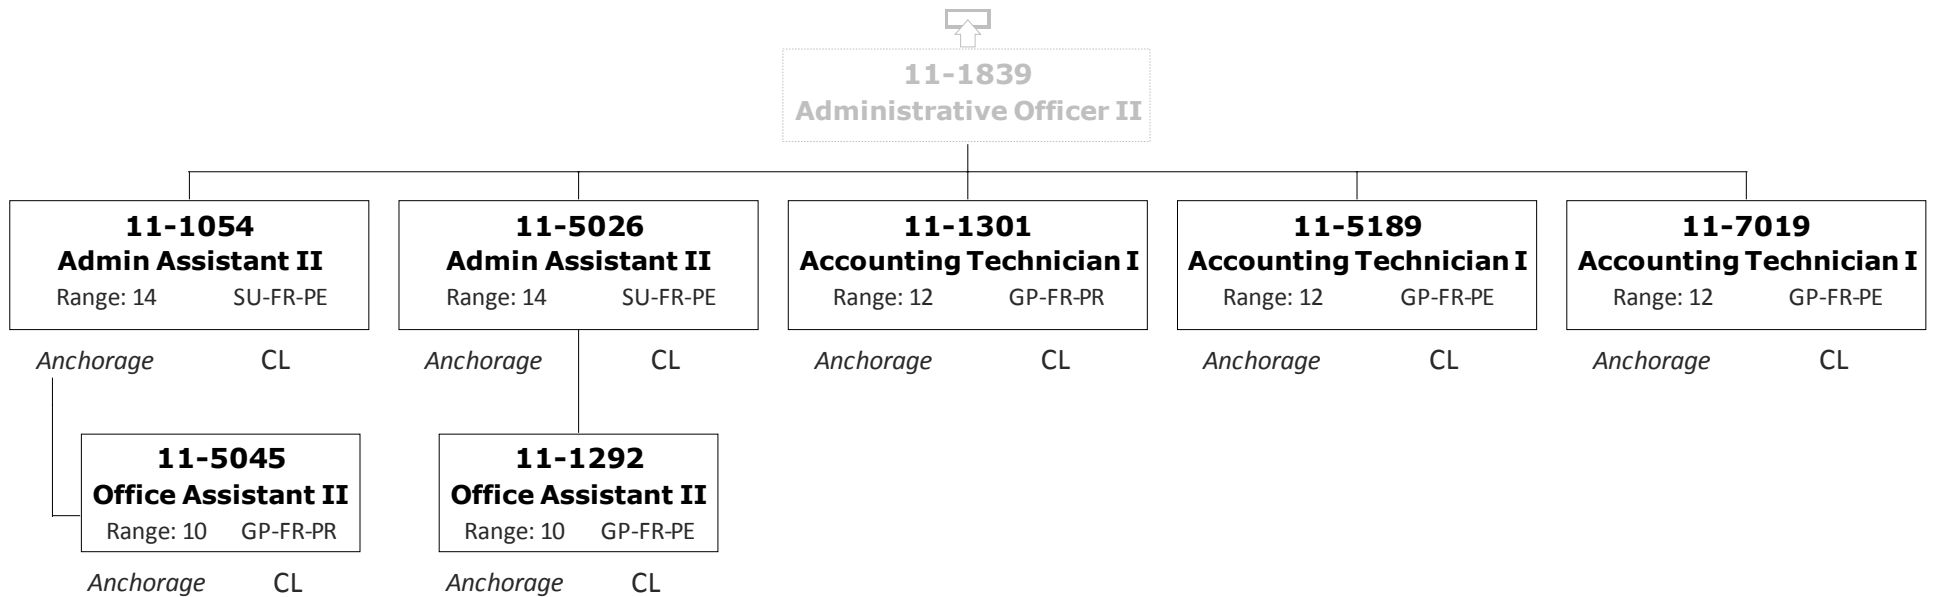

Division of Commercial Fisheries

2168 - Central Region Fish Management

Division of Commercial Fisheries 2168 - Central Region Fish Management

Permanent Full-time
 Permanent Part-Time & Seasonal

Division of Commercial Fisheries

2168 - Central Region Fish Management

Division of Commercial Fisheries
2168 - Central Region Fish Management

Division of Commercial Fisheries
2168 - Central Region Fish Management