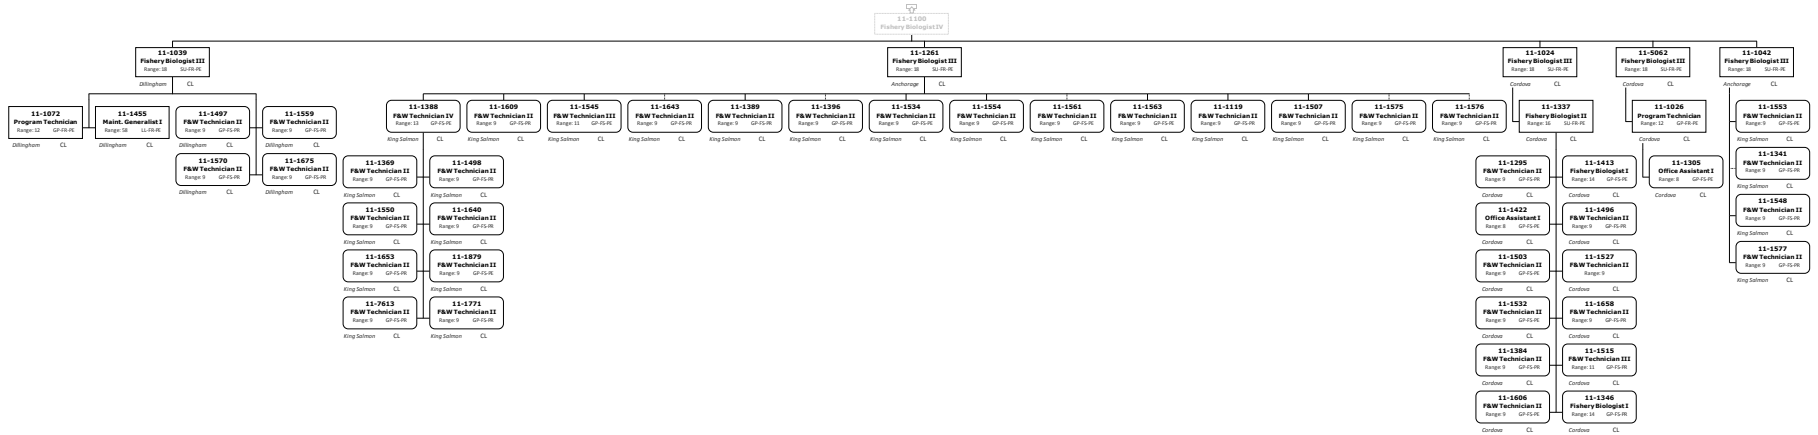

Division of Commercial Fisheries

2168 - Central Region Fish Management

Division of Commercial Fisheries 2168 - Central Region Fish Management

Permanent Full-time
 Permanent Part-Time & Seasonal

Division of Commercial Fisheries

2168 - Central Region Fish Management

Division of Commercial Fisheries
2168 - Central Region Fish Management

Division of Commercial Fisheries
2168 - Central Region Fish Management