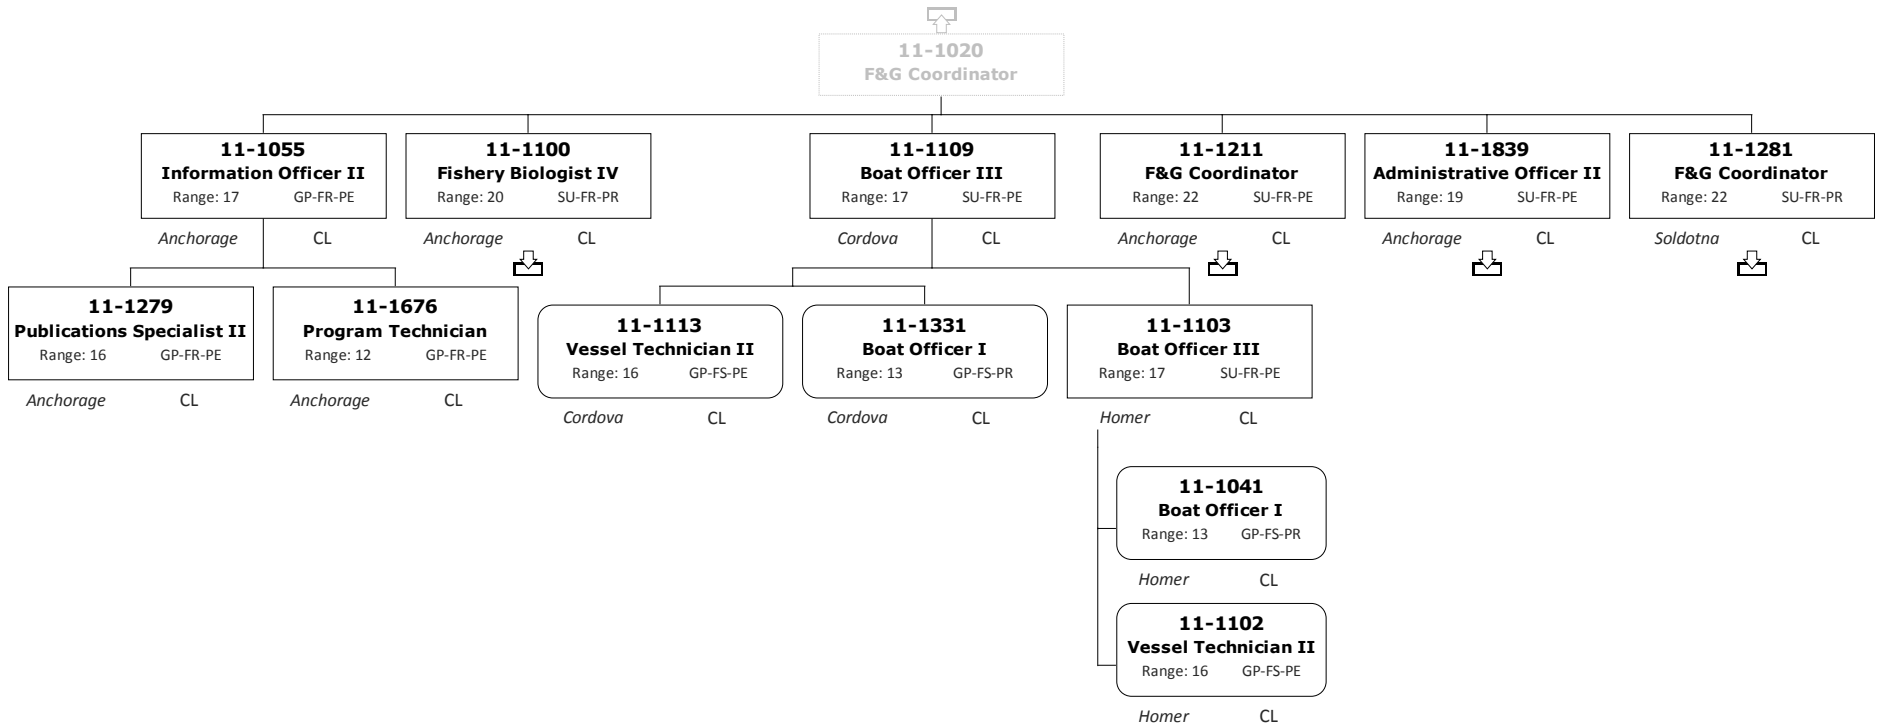

Division of Commercial Fisheries

2168 - Central Region Fish Management

Division of Commercial Fisheries 2168 - Central Region Fish Management

Permanent Full-time
 Permanent Part-Time & Seasonal

Division of Commercial Fisheries

2168 - Central Region Fish Management

Division of Commercial Fisheries
2168 - Central Region Fish Management

Division of Commercial Fisheries
2168 - Central Region Fish Management