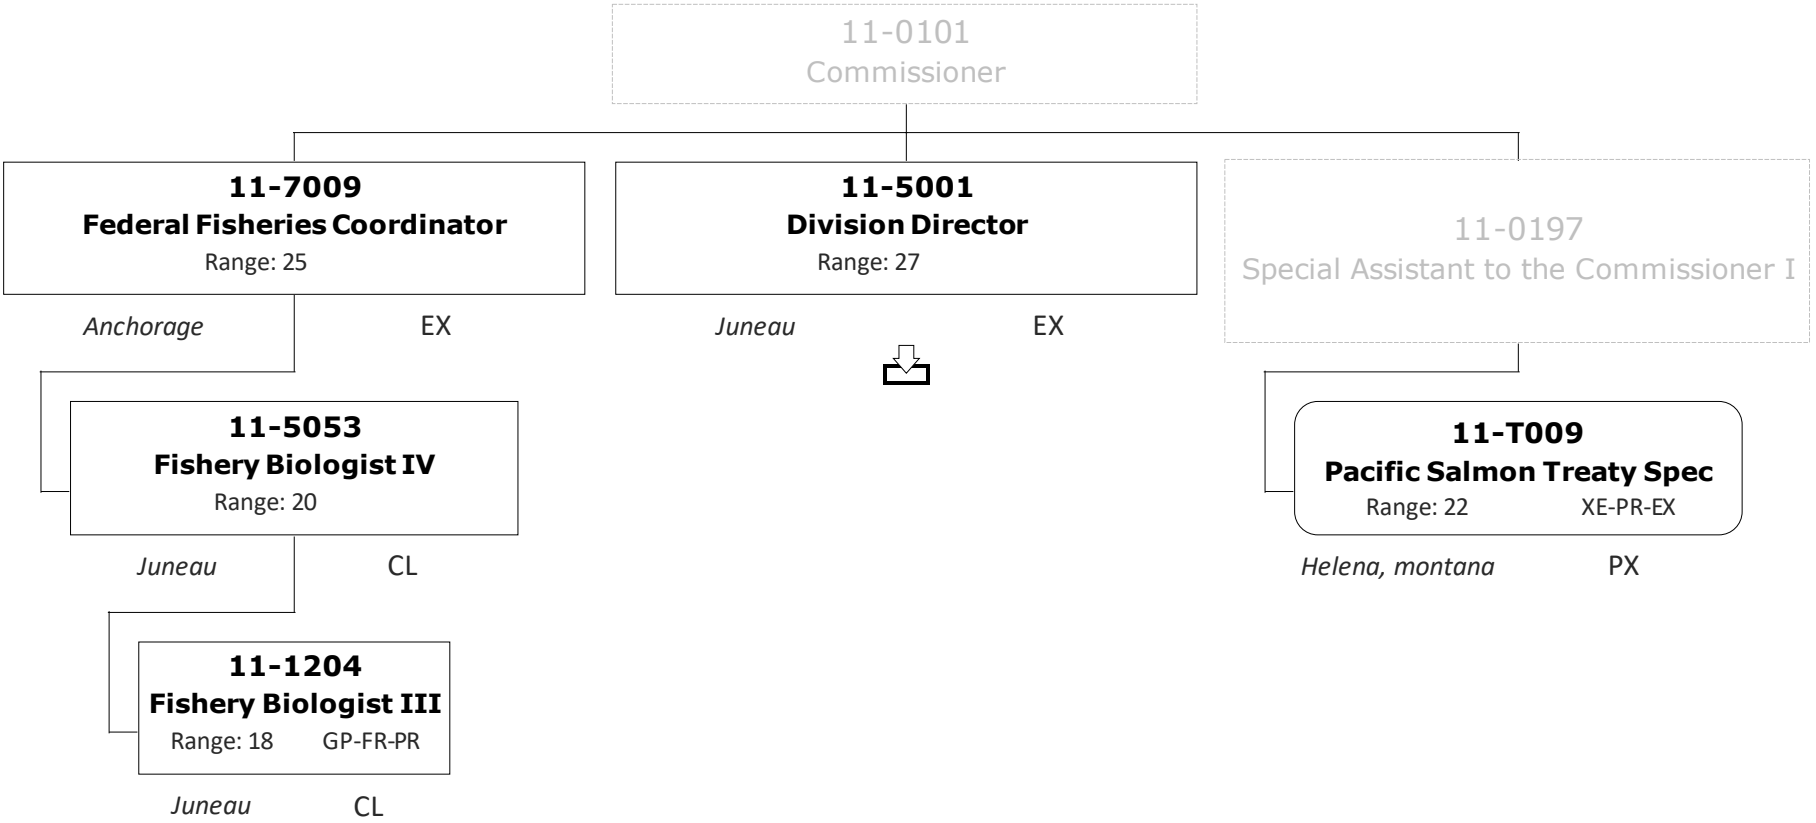

Division of Commercial Fisheries
 2171 - Statewide Fish Management

Division of Commercial Fisheries 2171 - Statewide Fish Management

Division of Commercial Fisheries
 2171 - Statewide Fish Management

Division of Commercial Fisheries
2171 - Statewide Fisheries Management

Division of Commercial Fisheries
 2171 - Statewide Fish Management

Division of Commercial Fisheries 2171 - Statewide Fish Management

Permanent Full-time
 Permanent Part-Time & Seasonal

Division of Commercial Fisheries 2171 - Statewide Fish Management

Permanent Full-time
 Permanent Part-Time & Seasonal

Division of Commercial Fisheries
 2171 - Statewide Fish Management