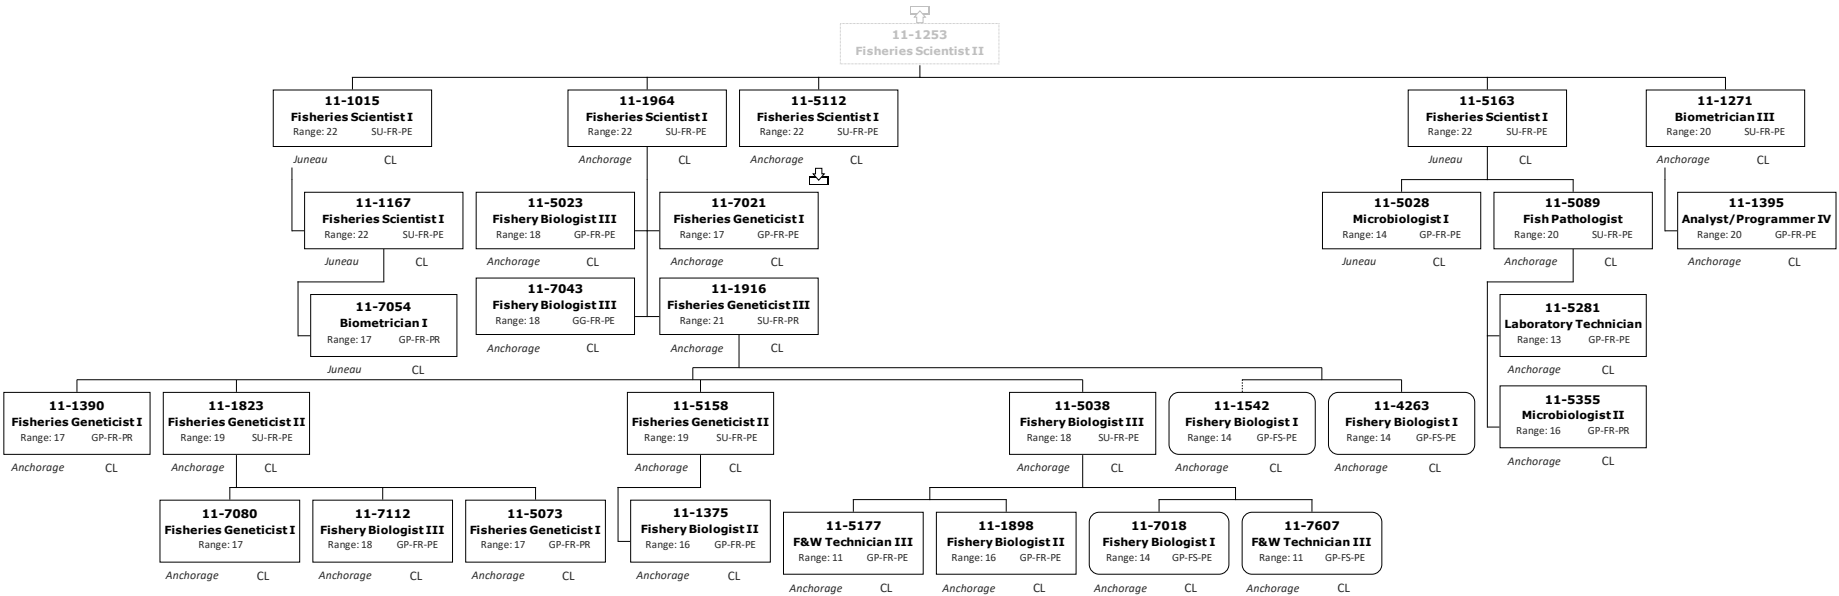

Division of Commercial Fisheries
 2171 - Statewide Fish Management

Division of Commercial Fisheries 2171 - Statewide Fish Management

Division of Commercial Fisheries
 2171 - Statewide Fish Management

Division of Commercial Fisheries
2171 - Statewide Fisheries Management

Division of Commercial Fisheries
 2171 - Statewide Fish Management

Division of Commercial Fisheries 2171 - Statewide Fish Management

Permanent Full-time
 Permanent Part-Time & Seasonal

Division of Commercial Fisheries 2171 - Statewide Fish Management

Permanent Full-time
 Permanent Part-Time & Seasonal

Division of Commercial Fisheries
 2171 - Statewide Fish Management