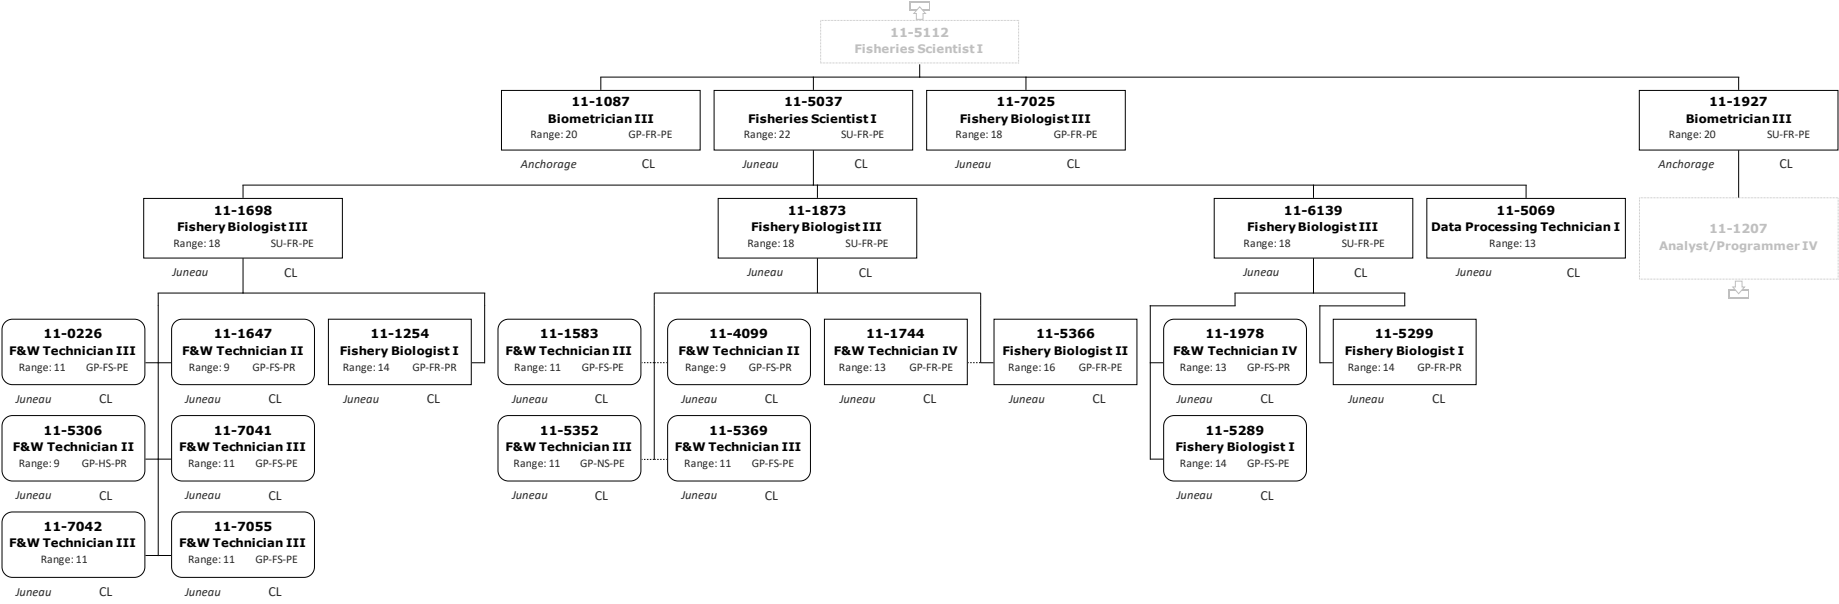

Division of Commercial Fisheries
 2171 - Statewide Fish Management

Division of Commercial Fisheries 2171 - Statewide Fish Management

Division of Commercial Fisheries
 2171 - Statewide Fish Management

Division of Commercial Fisheries
2171 - Statewide Fisheries Management

Division of Commercial Fisheries
 2171 - Statewide Fish Management

Division of Commercial Fisheries 2171 - Statewide Fish Management

Permanent Full-time
 Permanent Part-Time & Seasonal

Division of Commercial Fisheries 2171 - Statewide Fish Management

Permanent Full-time
 Permanent Part-Time & Seasonal

Division of Commercial Fisheries
 2171 - Statewide Fish Management