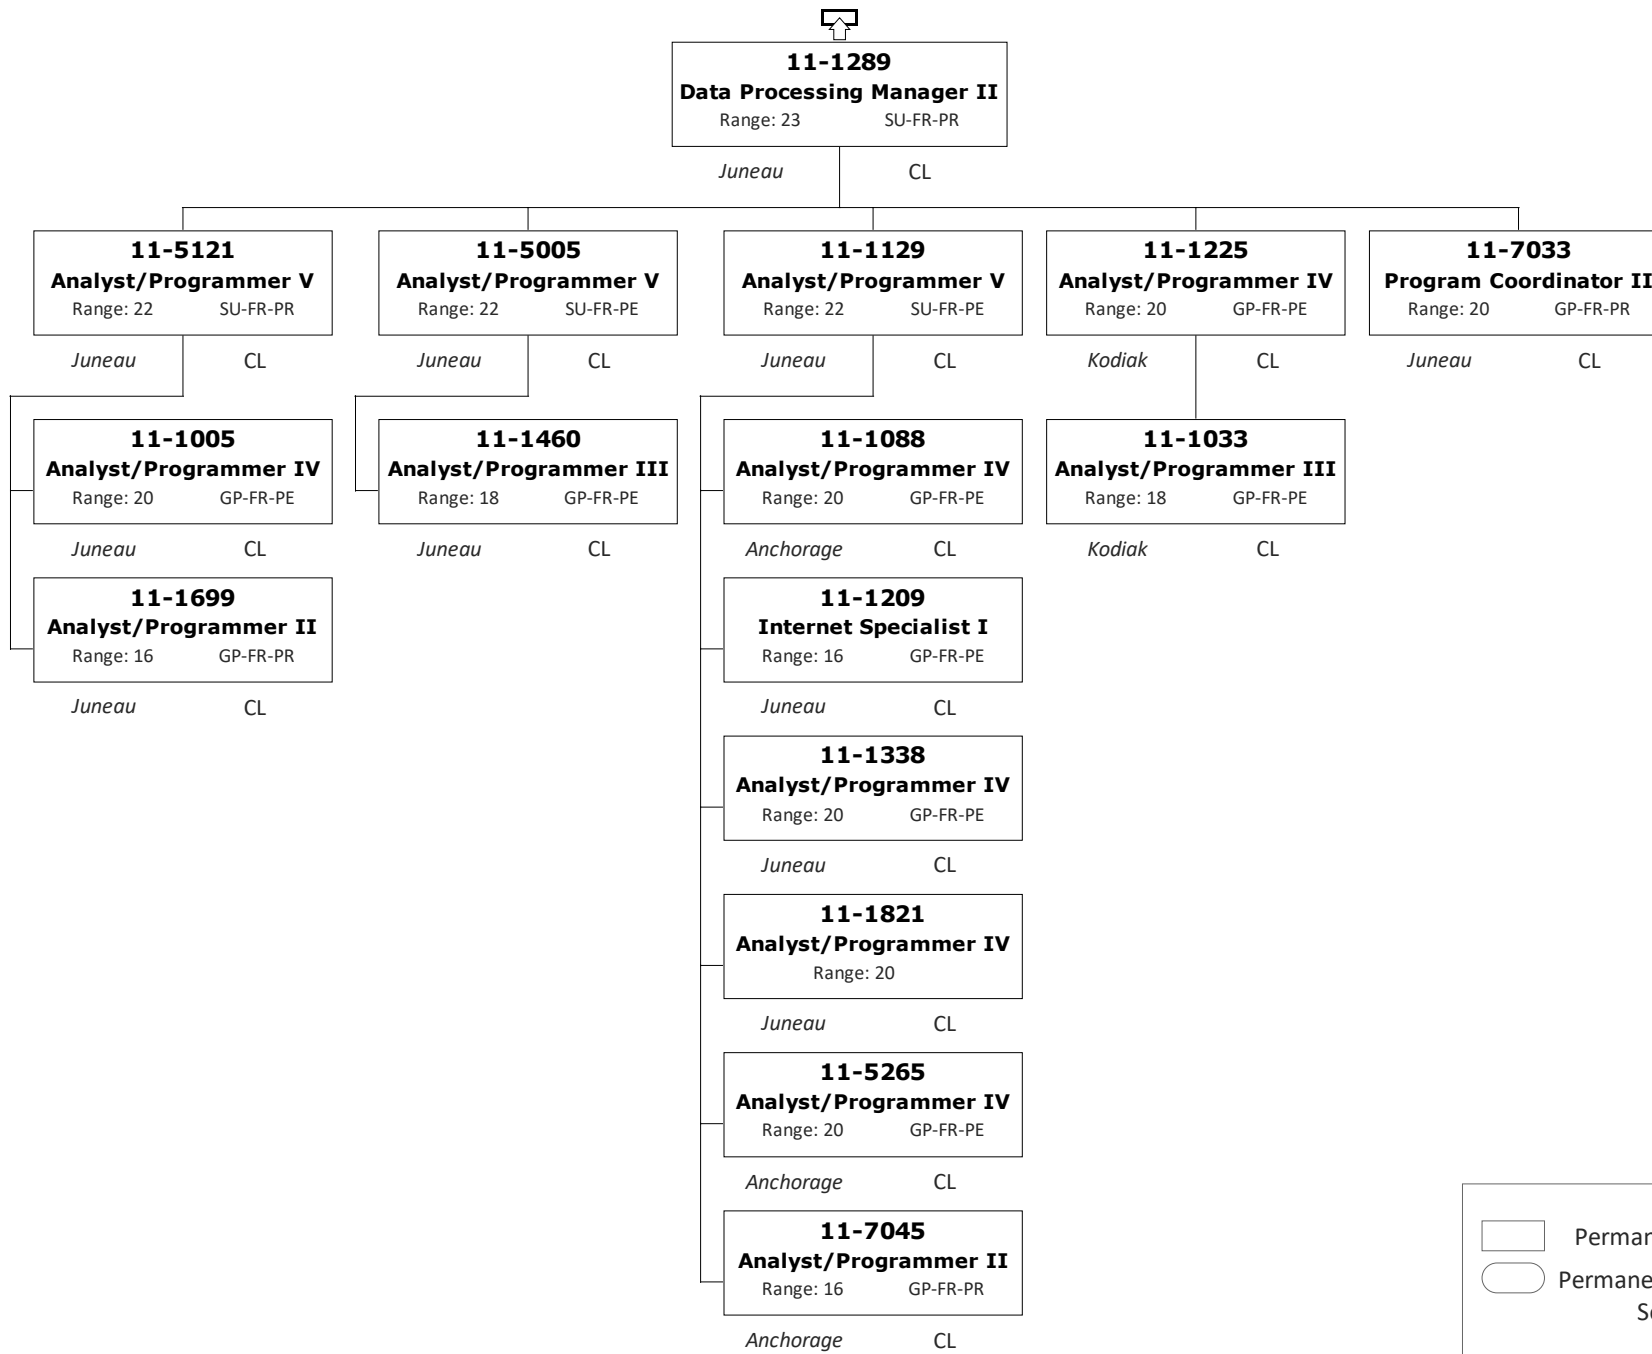

Division of Commercial Fisheries
 2171 - Statewide Fish Management

Division of Commercial Fisheries 2171 - Statewide Fish Management

Division of Commercial Fisheries
 2171 - Statewide Fish Management

Division of Commercial Fisheries
2171 - Statewide Fisheries Management

Division of Commercial Fisheries
 2171 - Statewide Fish Management

Division of Commercial Fisheries 2171 - Statewide Fish Management

Permanent Full-time
 Permanent Part-Time & Seasonal

Division of Commercial Fisheries 2171 - Statewide Fish Management

Permanent Full-time
 Permanent Part-Time & Seasonal

Division of Commercial Fisheries
 2171 - Statewide Fish Management