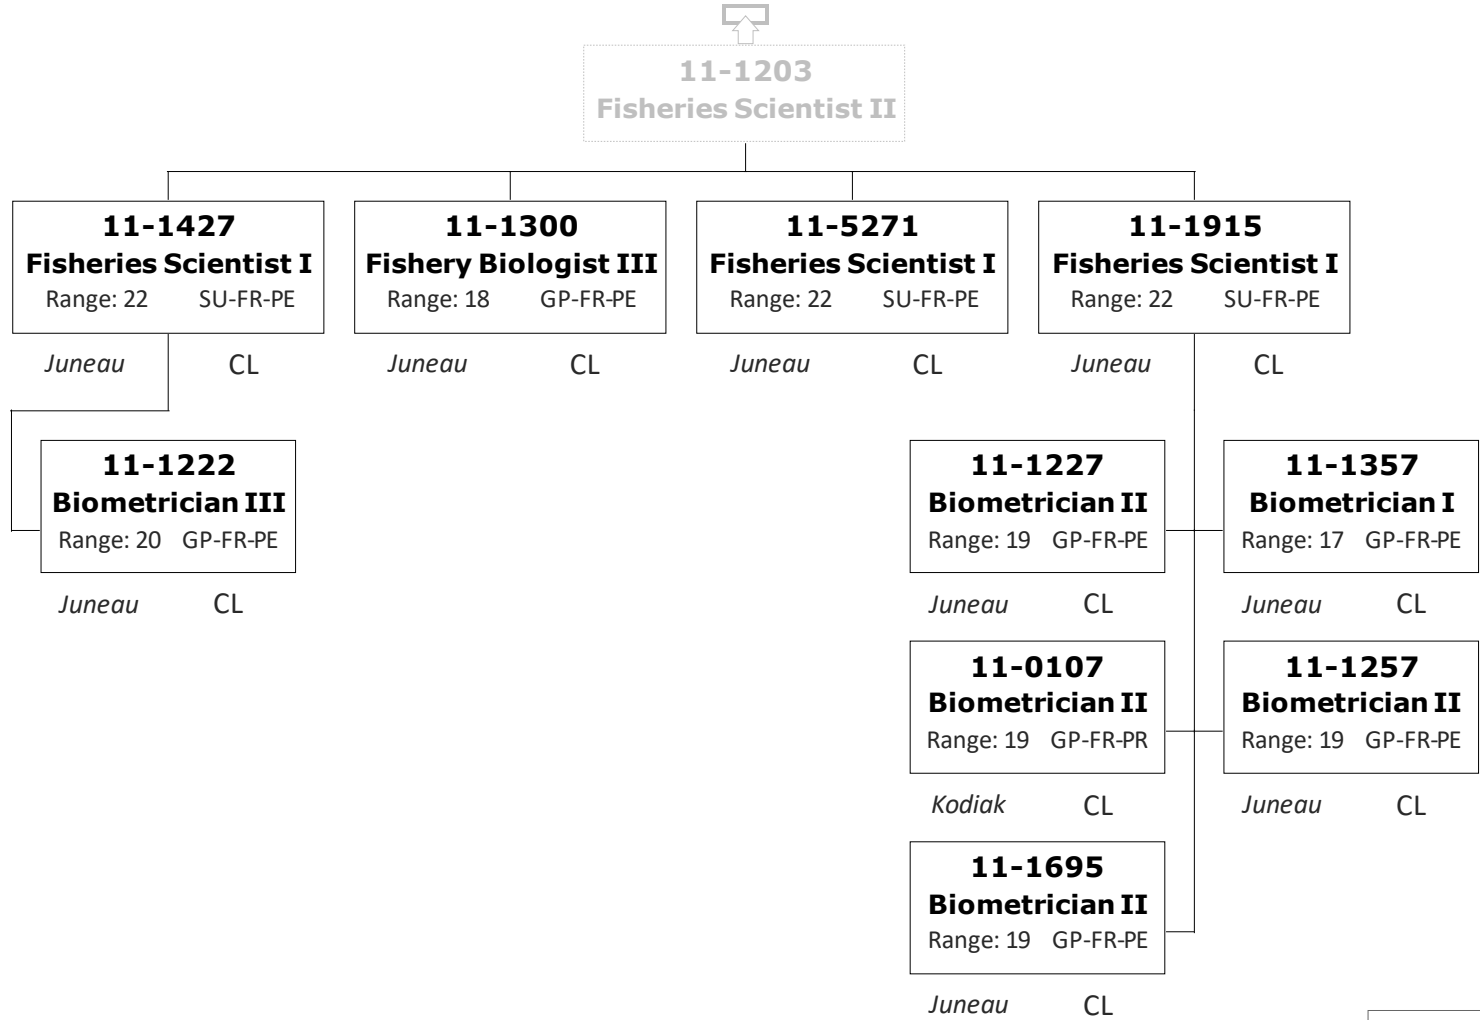

Division of Commercial Fisheries
 2171 - Statewide Fish Management

Division of Commercial Fisheries 2171 - Statewide Fish Management

Division of Commercial Fisheries
 2171 - Statewide Fish Management

Division of Commercial Fisheries
2171 - Statewide Fisheries Management

Division of Commercial Fisheries
 2171 - Statewide Fish Management

Division of Commercial Fisheries 2171 - Statewide Fish Management

Permanent Full-time
 Permanent Part-Time & Seasonal

Division of Commercial Fisheries 2171 - Statewide Fish Management

Permanent Full-time
 Permanent Part-Time & Seasonal

Division of Commercial Fisheries
 2171 - Statewide Fish Management