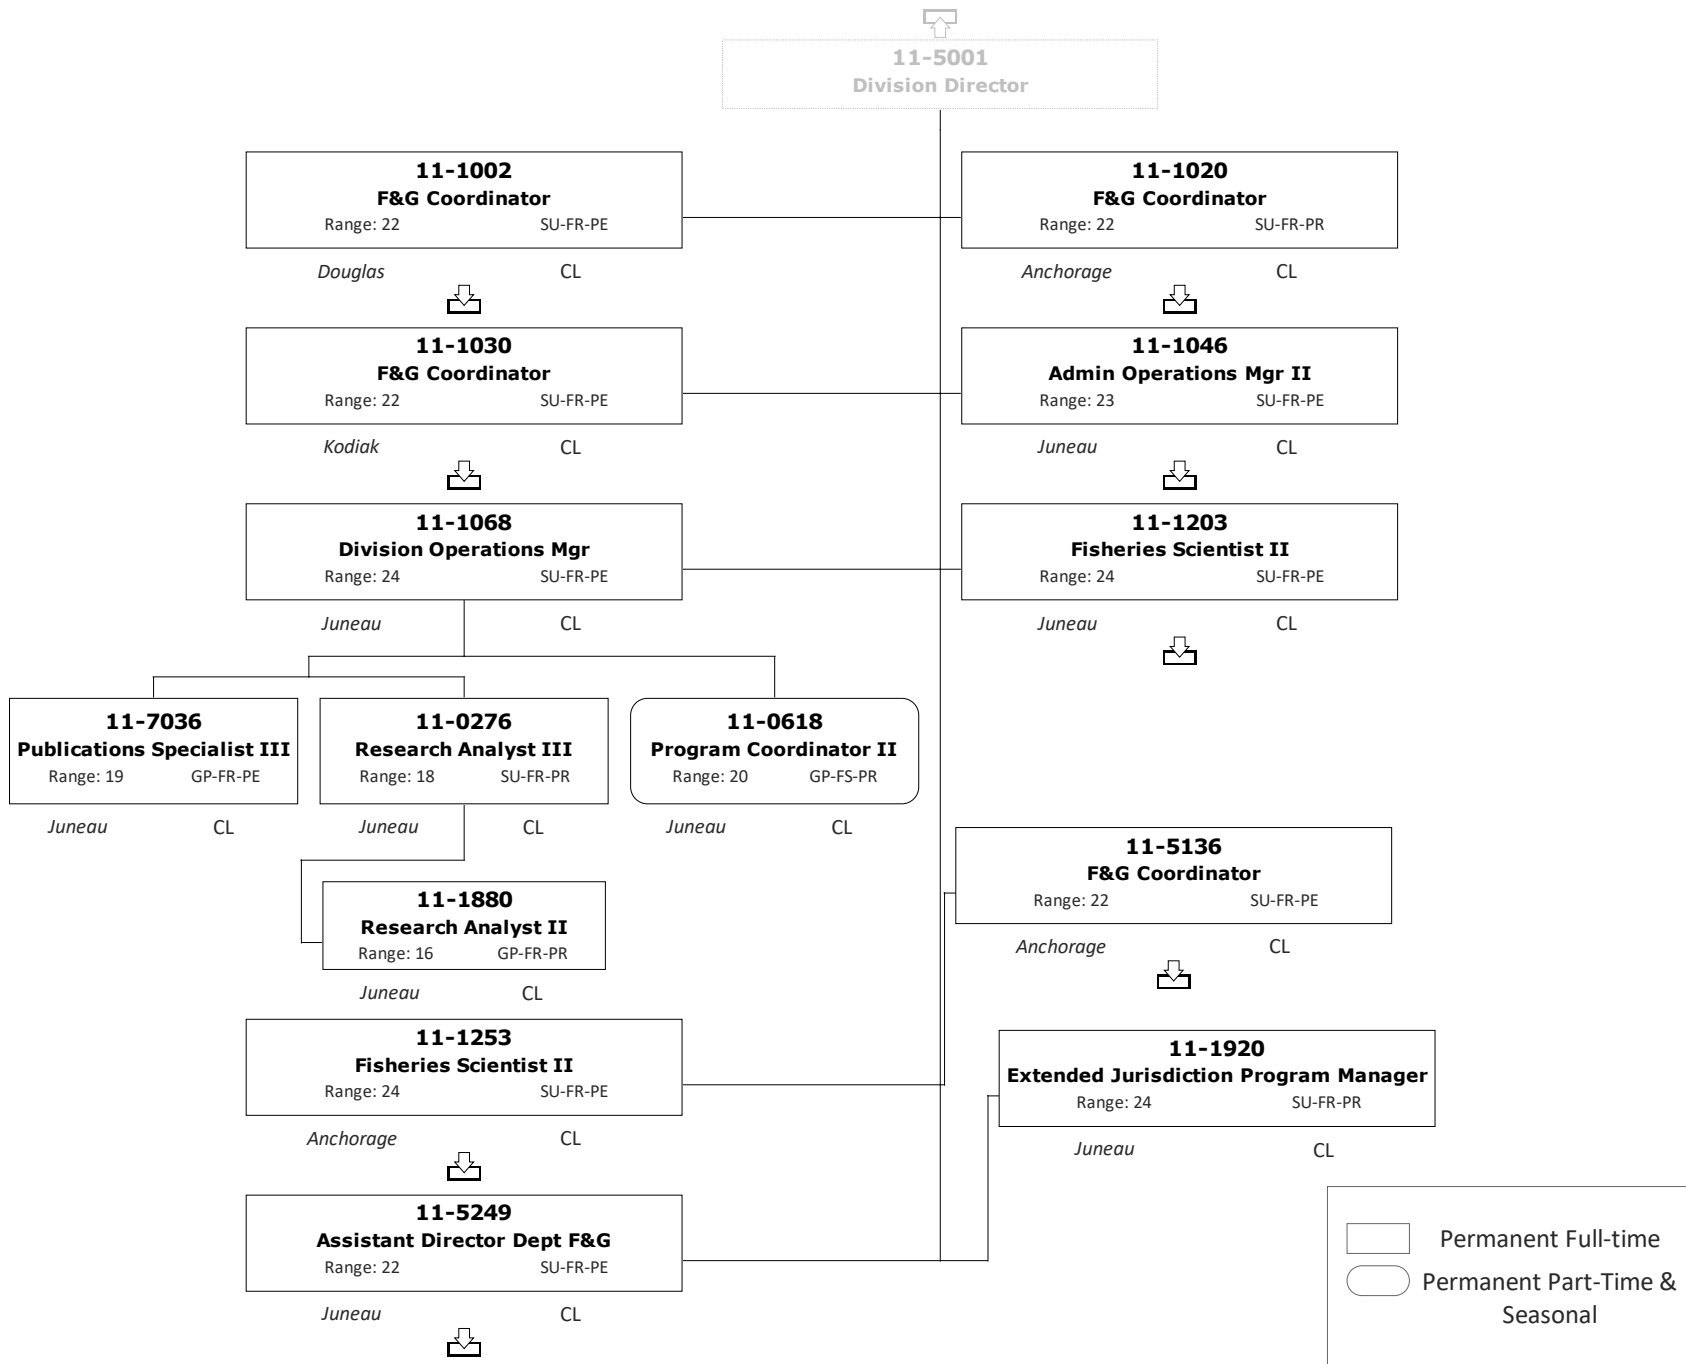

Division of Commercial Fisheries
 2171 - Statewide Fish Management

Division of Commercial Fisheries 2171 - Statewide Fish Management

Division of Commercial Fisheries
 2171 - Statewide Fish Management

Division of Commercial Fisheries
2171 - Statewide Fisheries Management

Division of Commercial Fisheries
 2171 - Statewide Fish Management

Division of Commercial Fisheries 2171 - Statewide Fish Management

Permanent Full-time
 Permanent Part-Time & Seasonal

Division of Commercial Fisheries 2171 - Statewide Fish Management

Permanent Full-time
 Permanent Part-Time & Seasonal

Division of Commercial Fisheries
 2171 - Statewide Fish Management