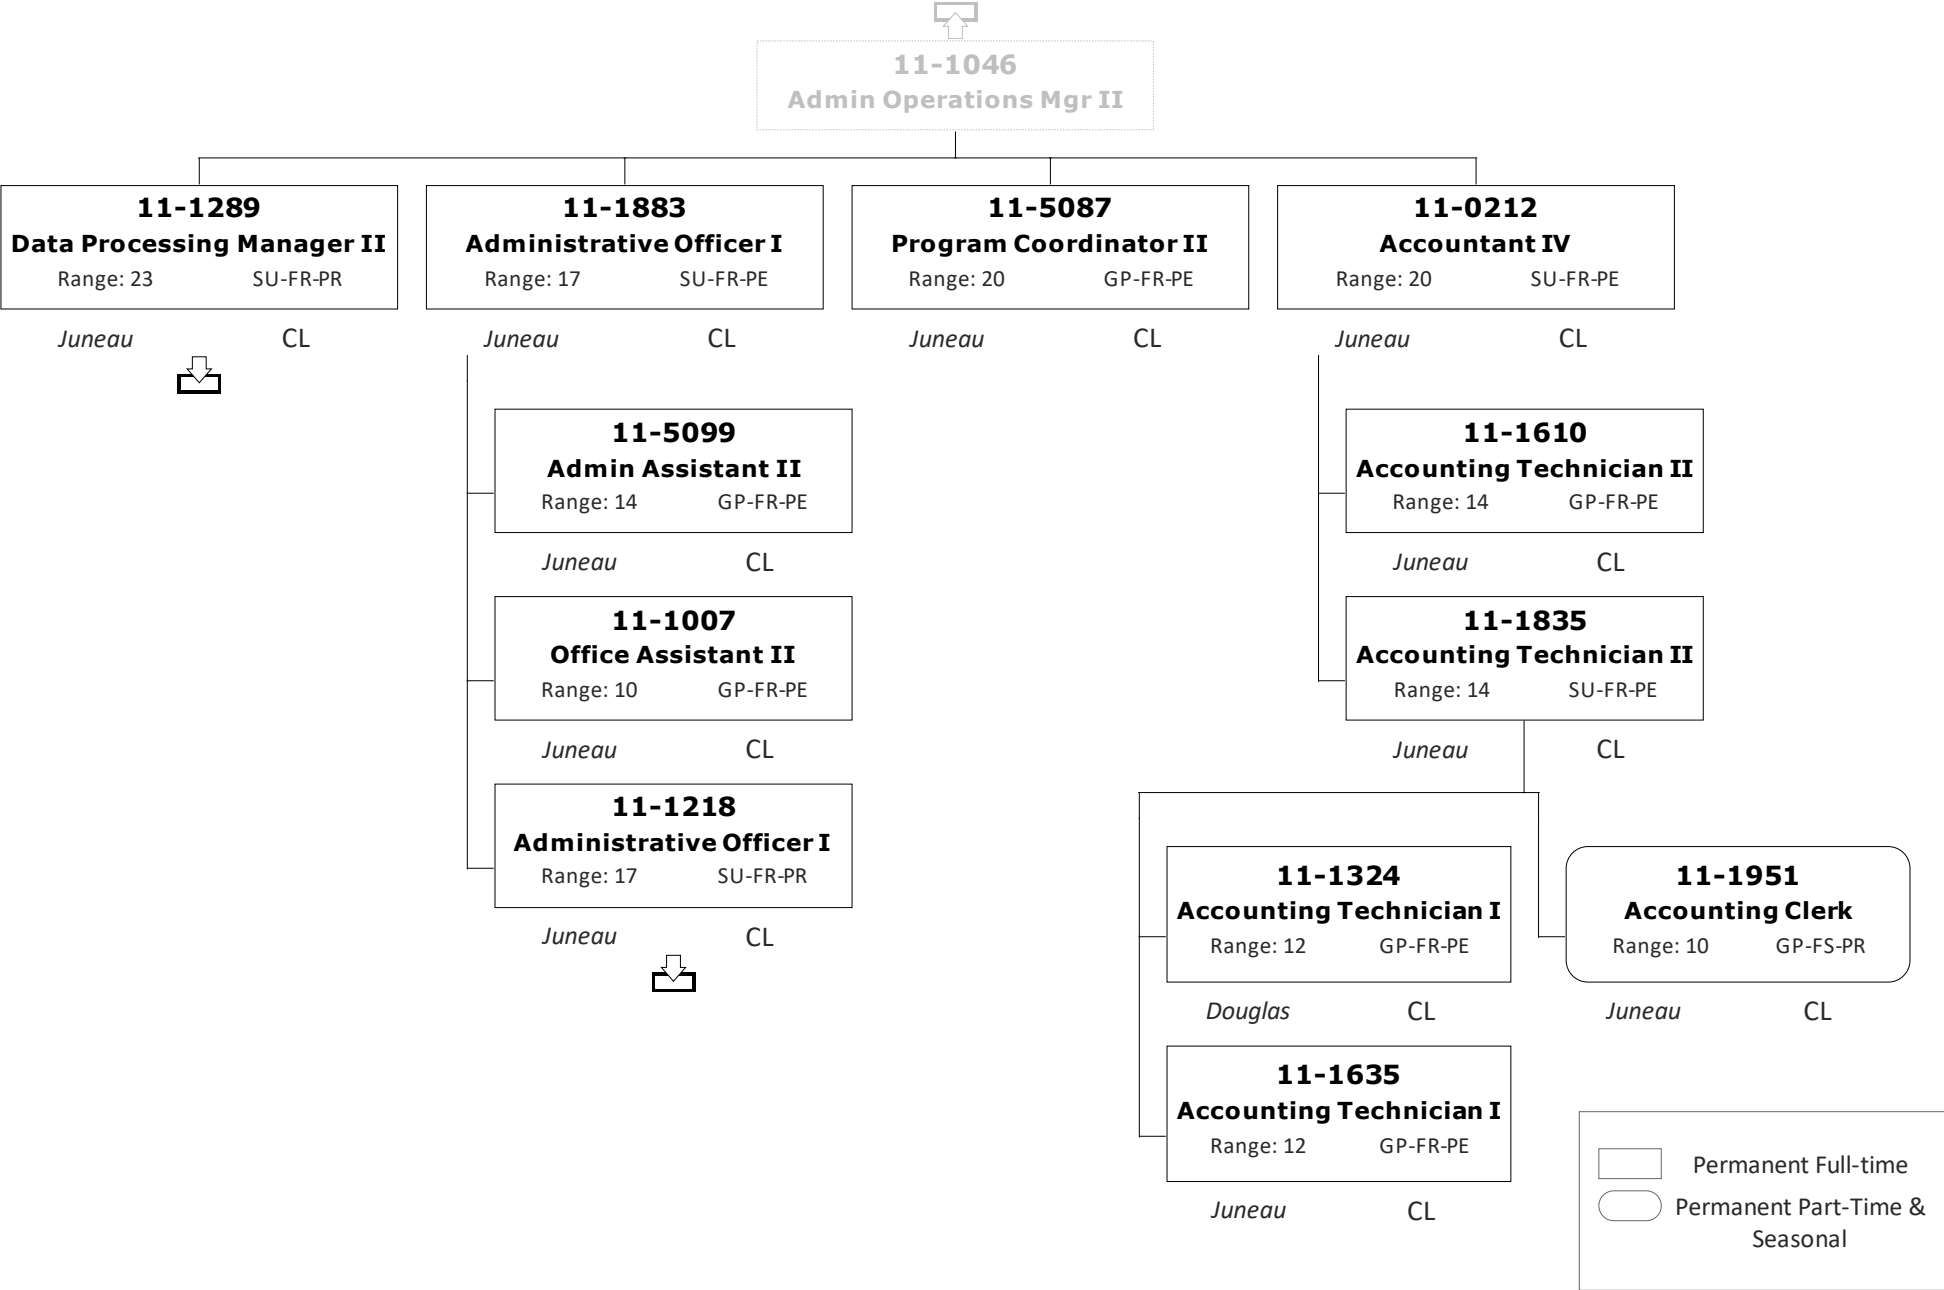

Division of Commercial Fisheries
 2171 - Statewide Fish Management

Division of Commercial Fisheries 2171 - Statewide Fish Management

Division of Commercial Fisheries
 2171 - Statewide Fish Management

Division of Commercial Fisheries
2171 - Statewide Fisheries Management

Division of Commercial Fisheries
 2171 - Statewide Fish Management

Division of Commercial Fisheries 2171 - Statewide Fish Management

Permanent Full-time
 Permanent Part-Time & Seasonal

Division of Commercial Fisheries 2171 - Statewide Fish Management

Permanent Full-time
 Permanent Part-Time & Seasonal

Division of Commercial Fisheries
 2171 - Statewide Fish Management