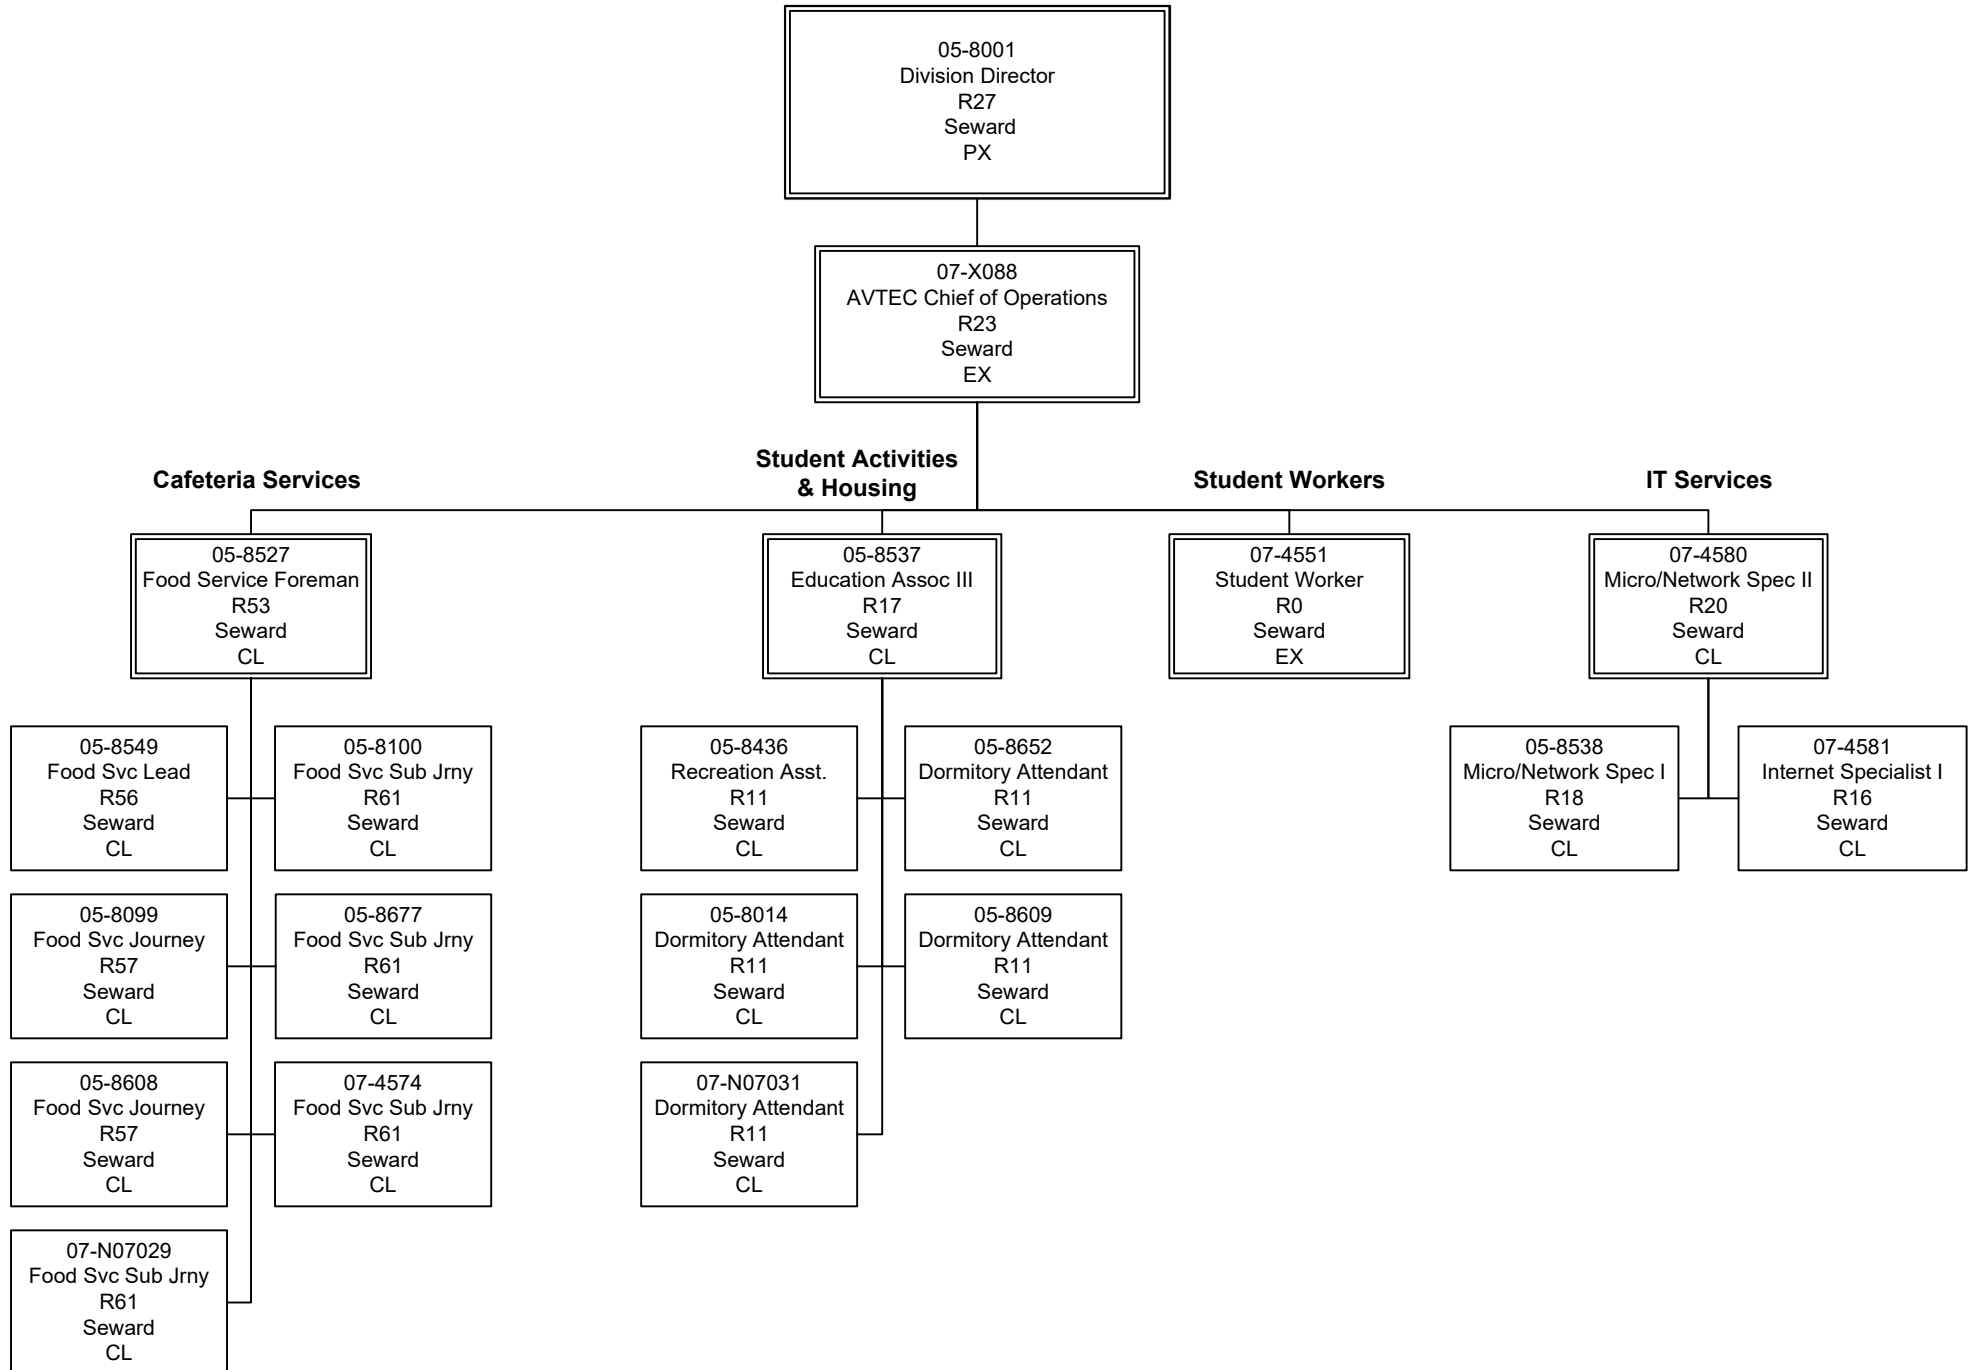

Department of Labor and Workforce Development Alaska Vocational Technical Center

Administration

Department of Labor and Workforce Development Alaska Vocational Technical Center

Services

Department of Labor and Workforce Development Alaska Vocational Technical Center

Services (continued)

Department of Labor and Workforce Development

Alaska Vocational Technical Center

Instructional Programs

Department of Labor and Workforce Development

Alaska Vocational Technical Center

Instructional Programs (continued)

Department of Labor and Workforce Development

Alaska Vocational Technical Center

Instructional Programs (continued)

Department of Labor and Workforce Development

Alaska Vocational Technical Center

Facilities Maintenance