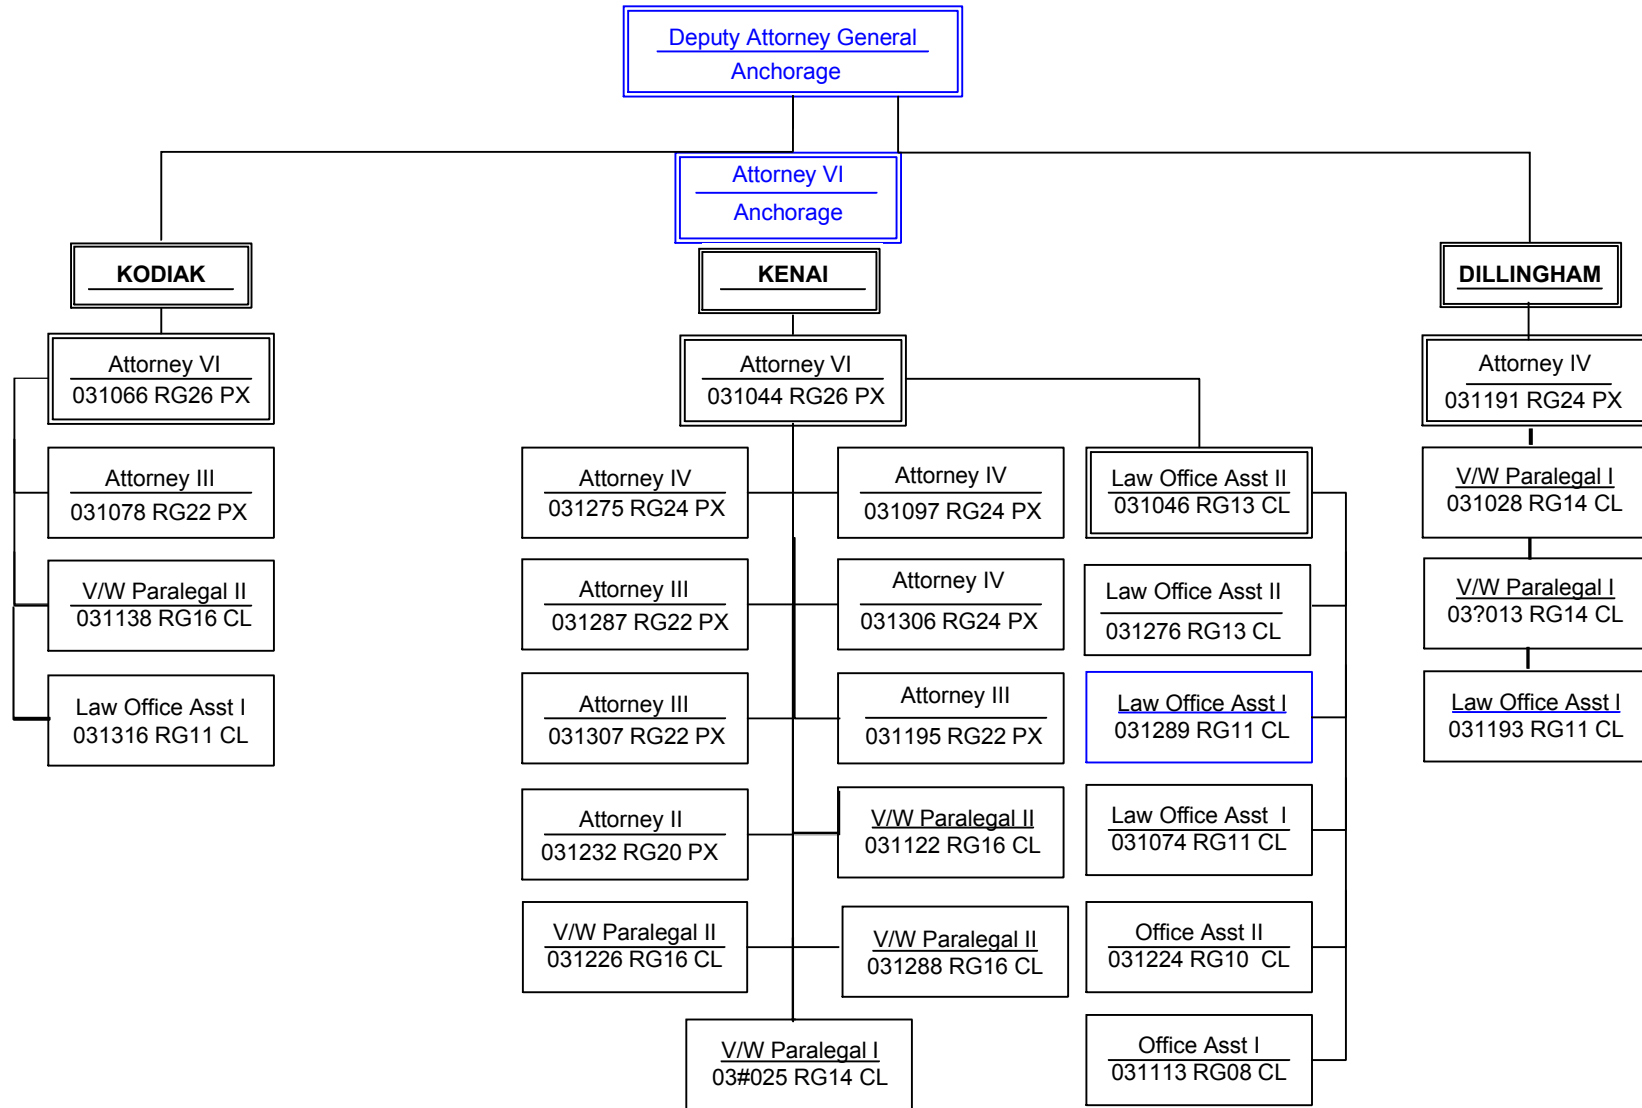

CRIMINAL DIVISION

Third Judicial District: Outside Anchorage 1 of 2

Note: Positions outlined in blue indicate that the PCNs are counted elsewhere but shown here to indicate organizational hierarchy.

CRIMINAL DIVISION

Third Judicial District: Outside Anchorage 2 of 2

Note: Positions outlined in blue indicate that the PCNs are counted elsewhere but shown here to indicate organizational hierarchy.

Component Position Count: 46
Position Count this page: 20