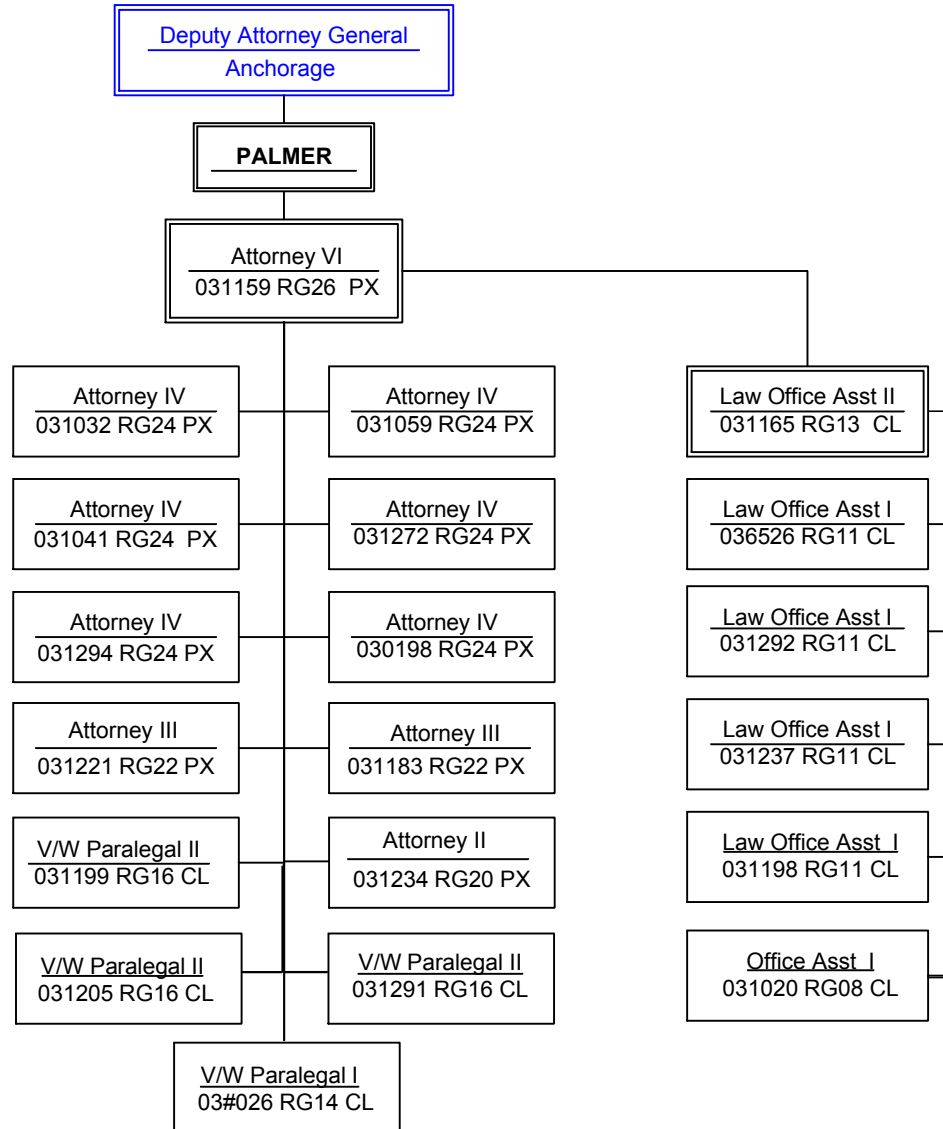

CRIMINAL DIVISION

Third Judicial District: Outside Anchorage 1 of 2

Note: Positions outlined in blue indicate that the PCNs are counted elsewhere but shown here to indicate organizational hierarchy.

CRIMINAL DIVISION

Third Judicial District: Outside Anchorage 2 of 2

Note: Positions outlined in blue indicate that the PCNs are counted elsewhere but shown here to indicate organizational hierarchy.

Component Position Count: 46
Position Count this page: 20