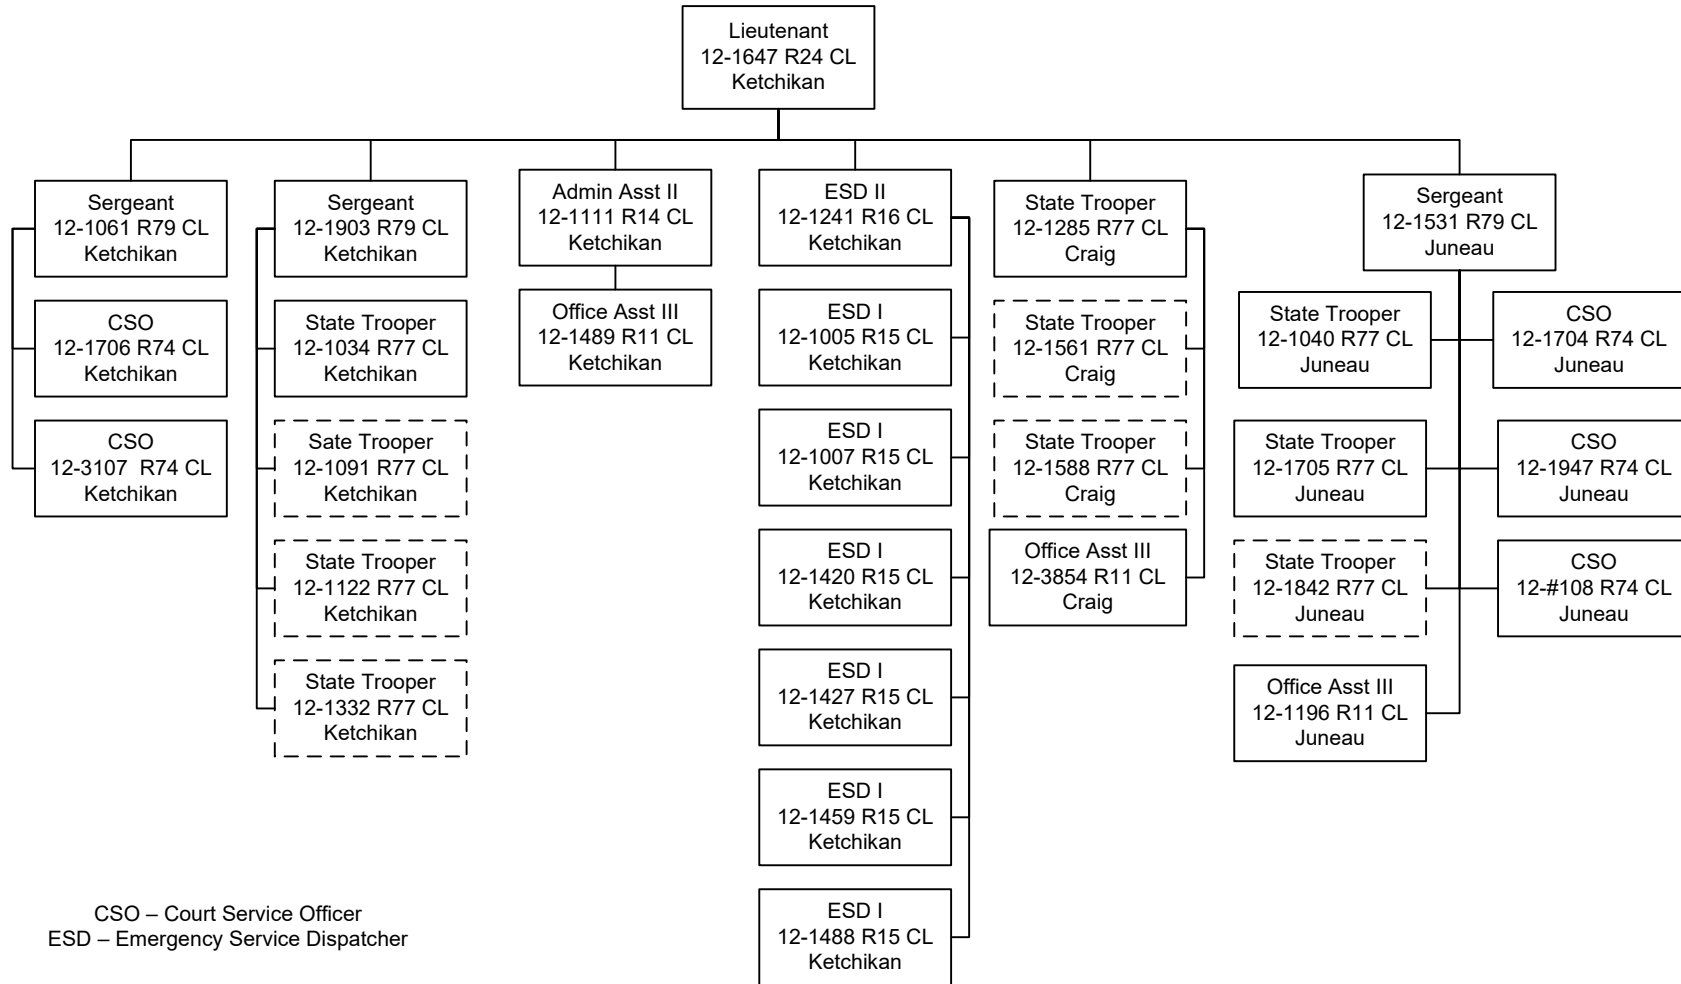

ESD – Emergency Service Dispatcher

CSO – Court Service Officer
 ESD – Emergency Service Dispatcher

SPLIT
 FUNDED

CSO – Court Service Officer

CSO – Court Service Officer
 ESD – Emergency Service Dispatcher

Component - Alaska State Trooper Detachments (2325)
 RDU: Alaska State Troopers (160)

E DETACHMENT
ORGANIZATIONAL CHART

CSO – Court Service Officer
 ESD – Emergency Service Dispatcher