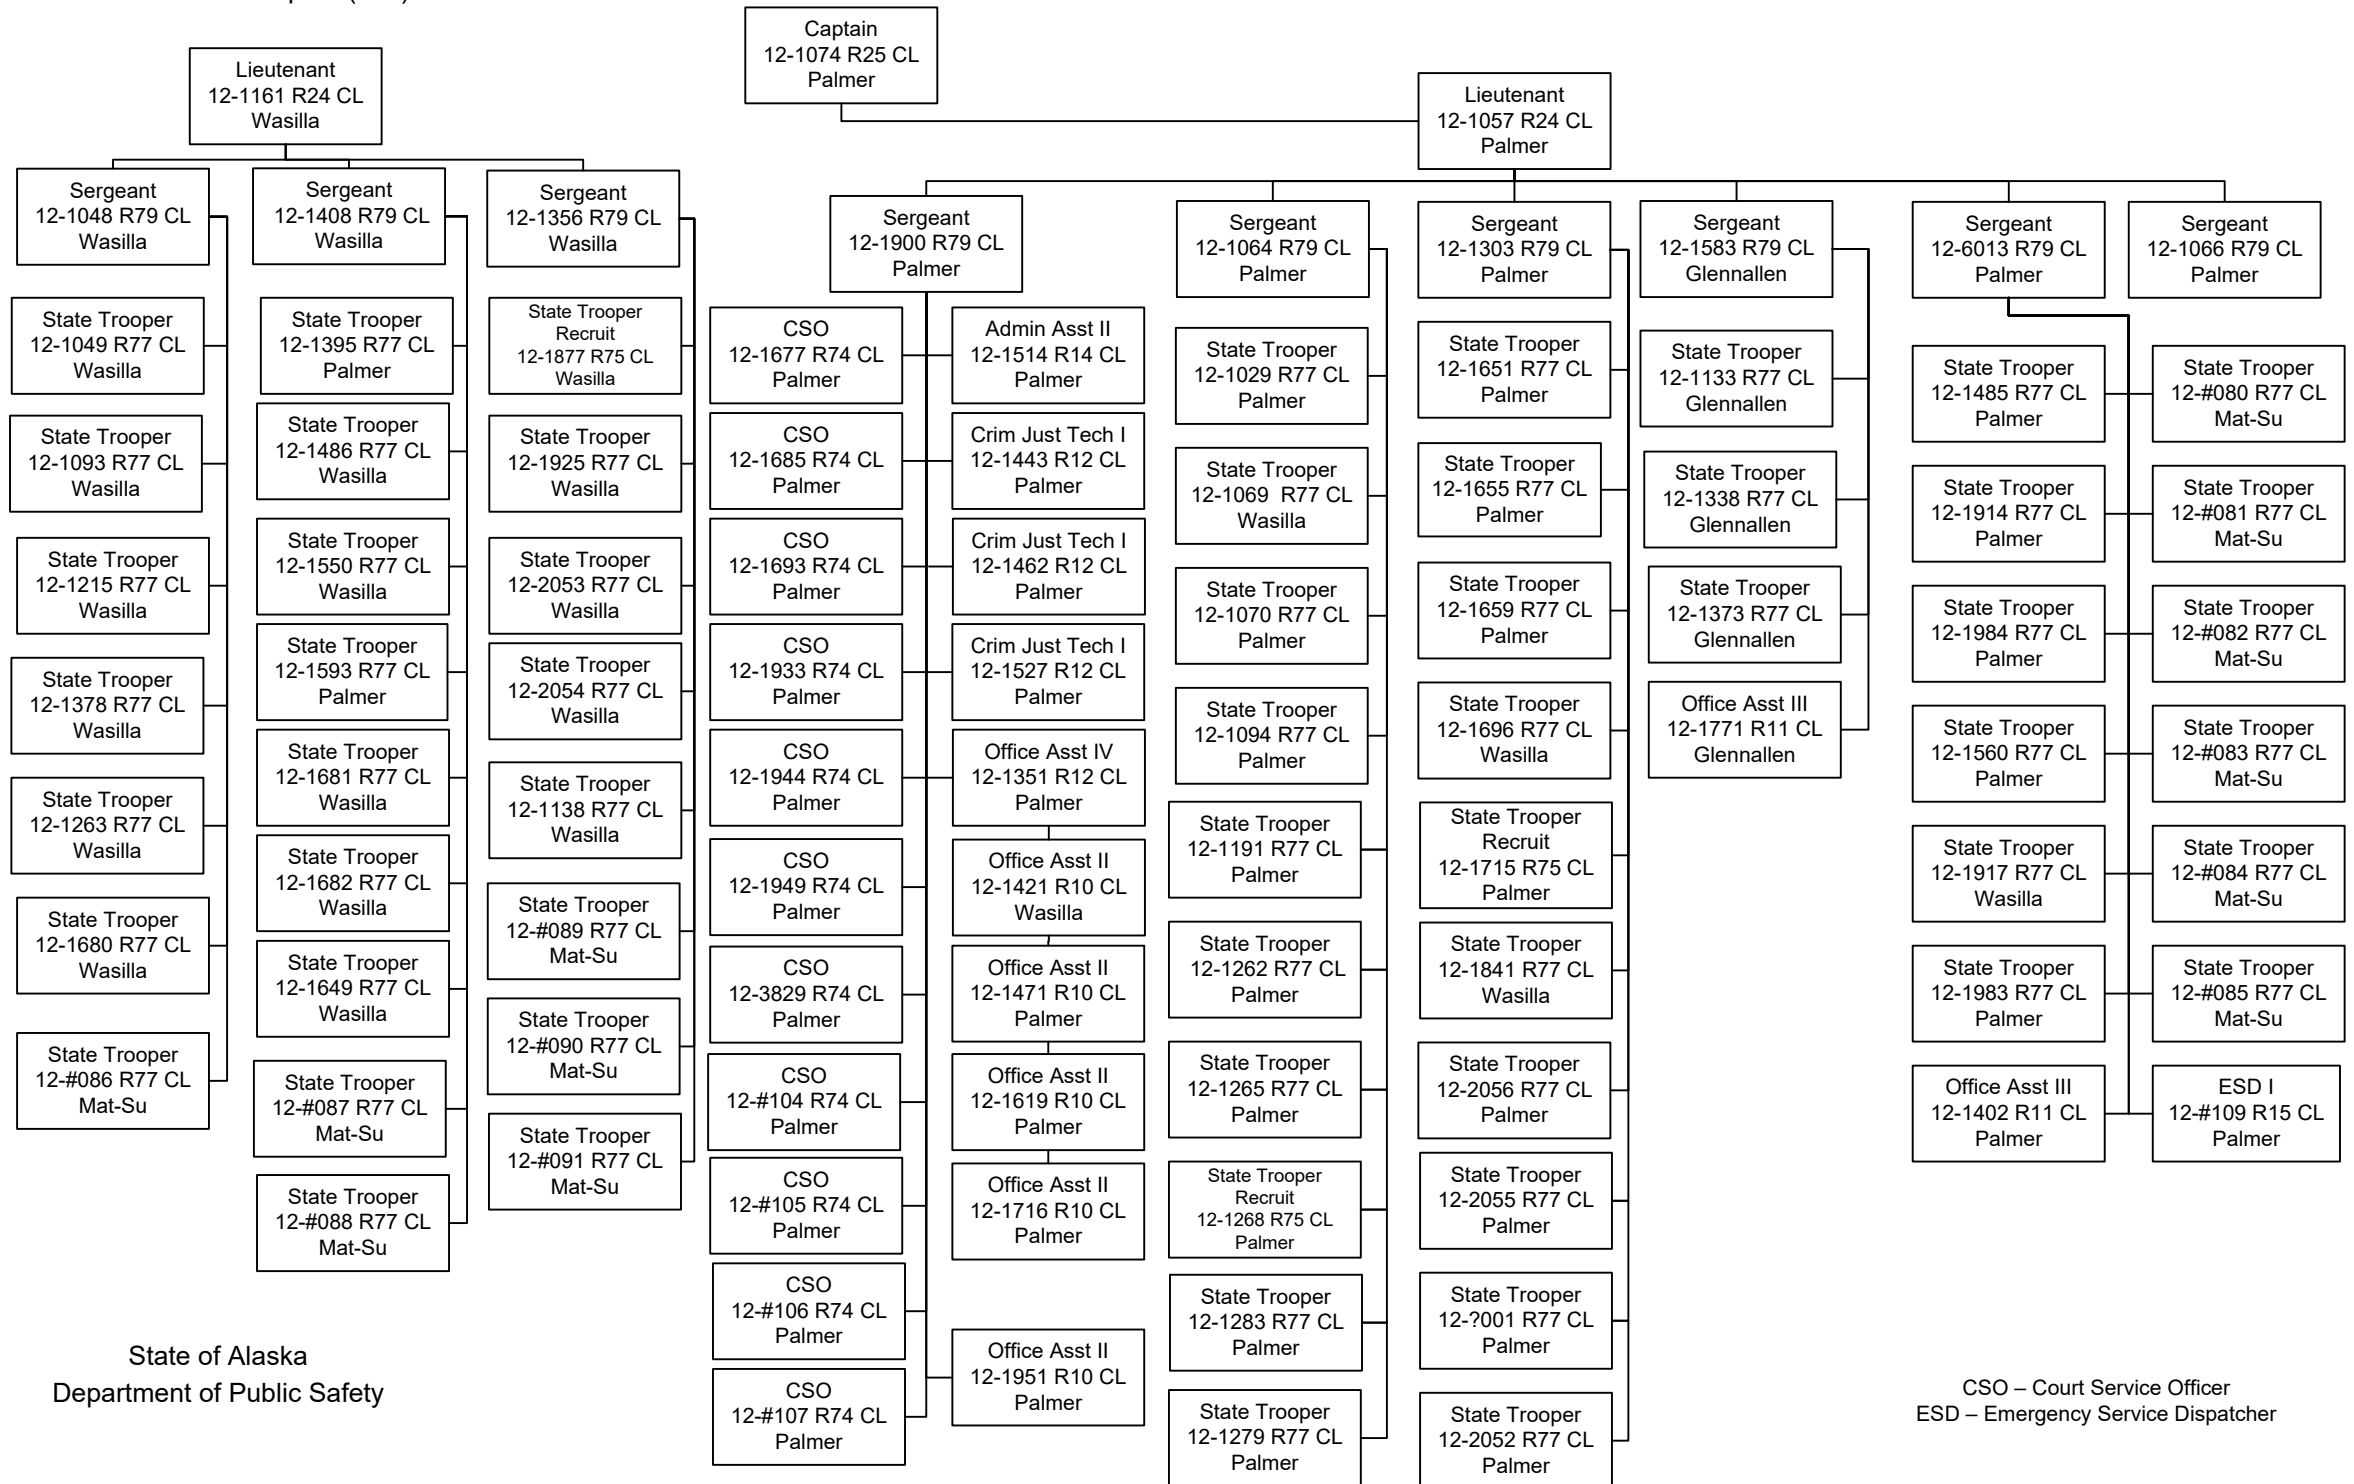

ESD – Emergency Service Dispatcher

CSO – Court Service Officer
 ESD – Emergency Service Dispatcher

SPLIT
 FUNDED

CSO – Court Service Officer

CSO – Court Service Officer
 ESD – Emergency Service Dispatcher

Component - Alaska State Trooper Detachments (2325)
 RDU: Alaska State Troopers (160)

E DETACHMENT
ORGANIZATIONAL CHART

CSO – Court Service Officer
 ESD – Emergency Service Dispatcher