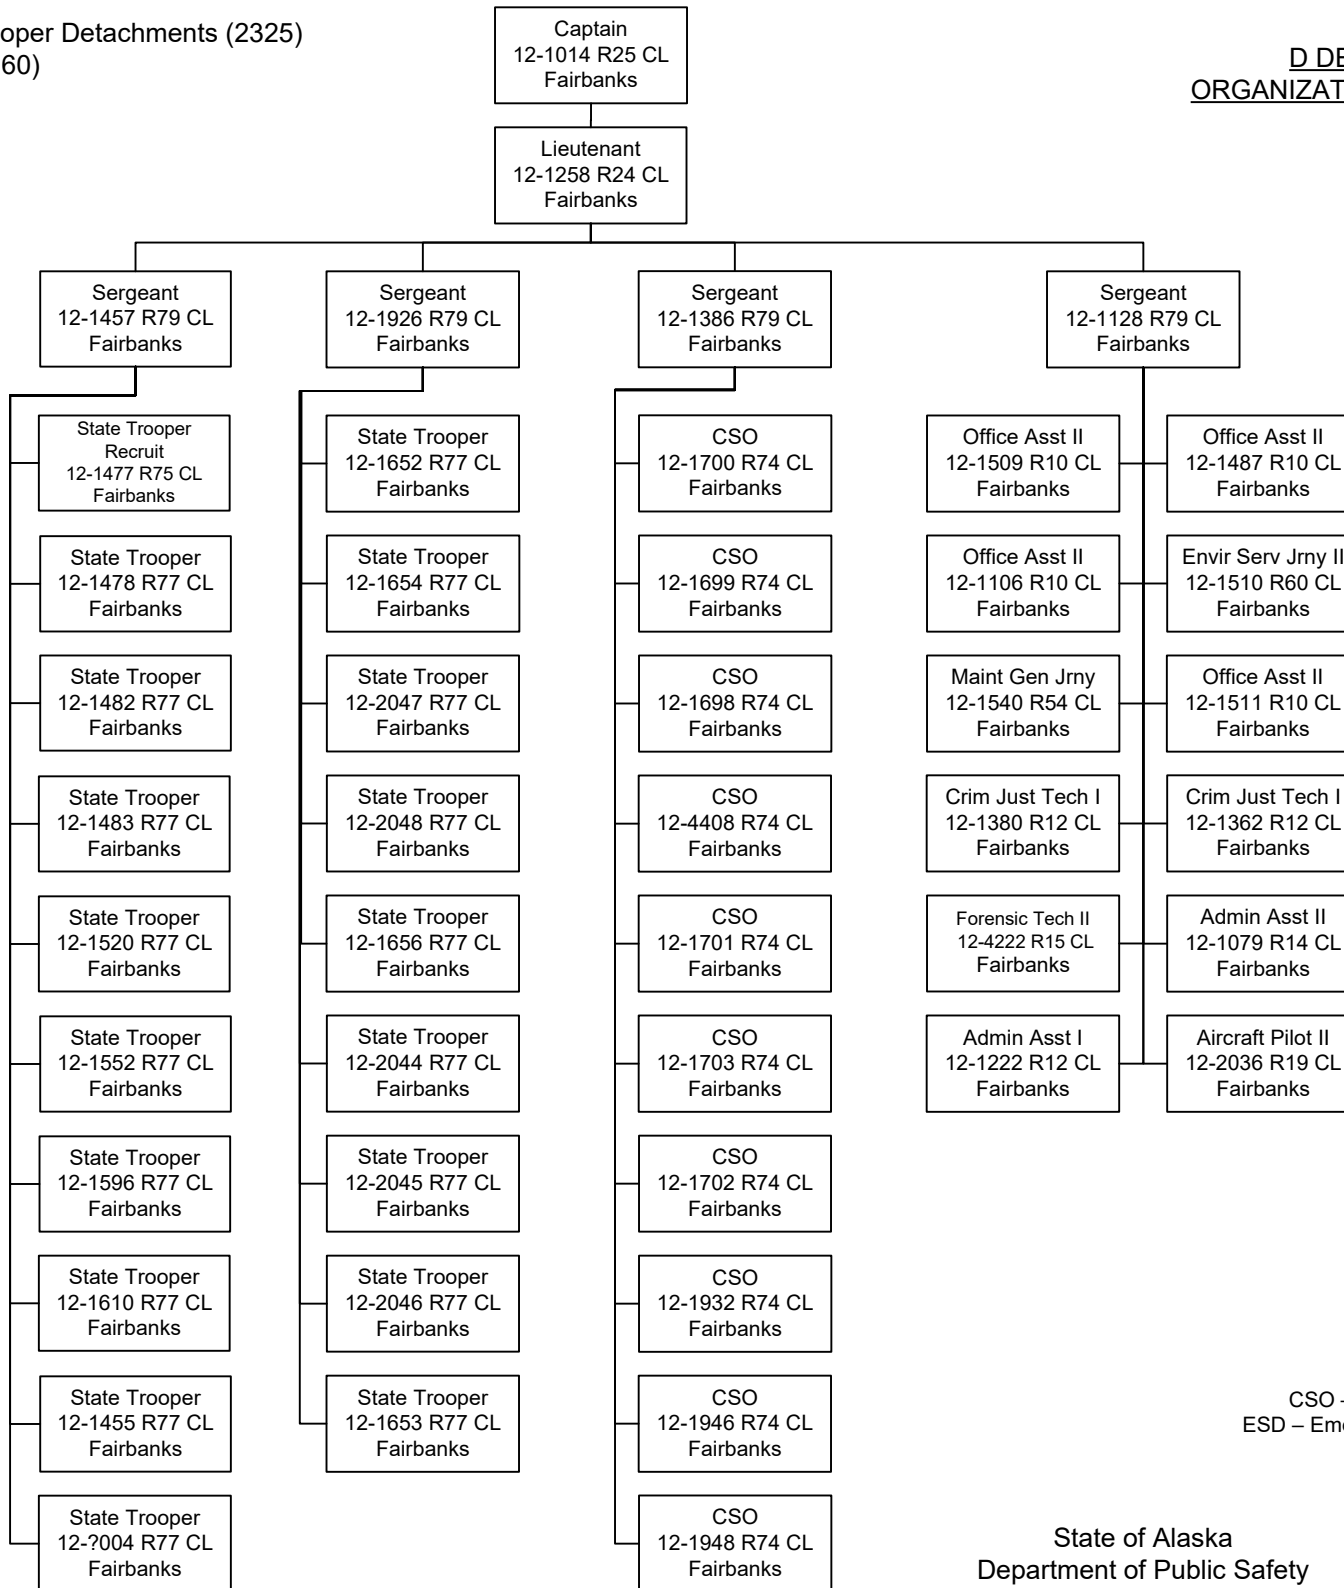

ESD – Emergency Service Dispatcher

CSO – Court Service Officer
 ESD – Emergency Service Dispatcher

SPLIT
 FUNDED

CSO – Court Service Officer

CSO – Court Service Officer
 ESD – Emergency Service Dispatcher

Component - Alaska State Trooper Detachments (2325)
 RDU: Alaska State Troopers (160)

E DETACHMENT
ORGANIZATIONAL CHART

CSO – Court Service Officer
 ESD – Emergency Service Dispatcher