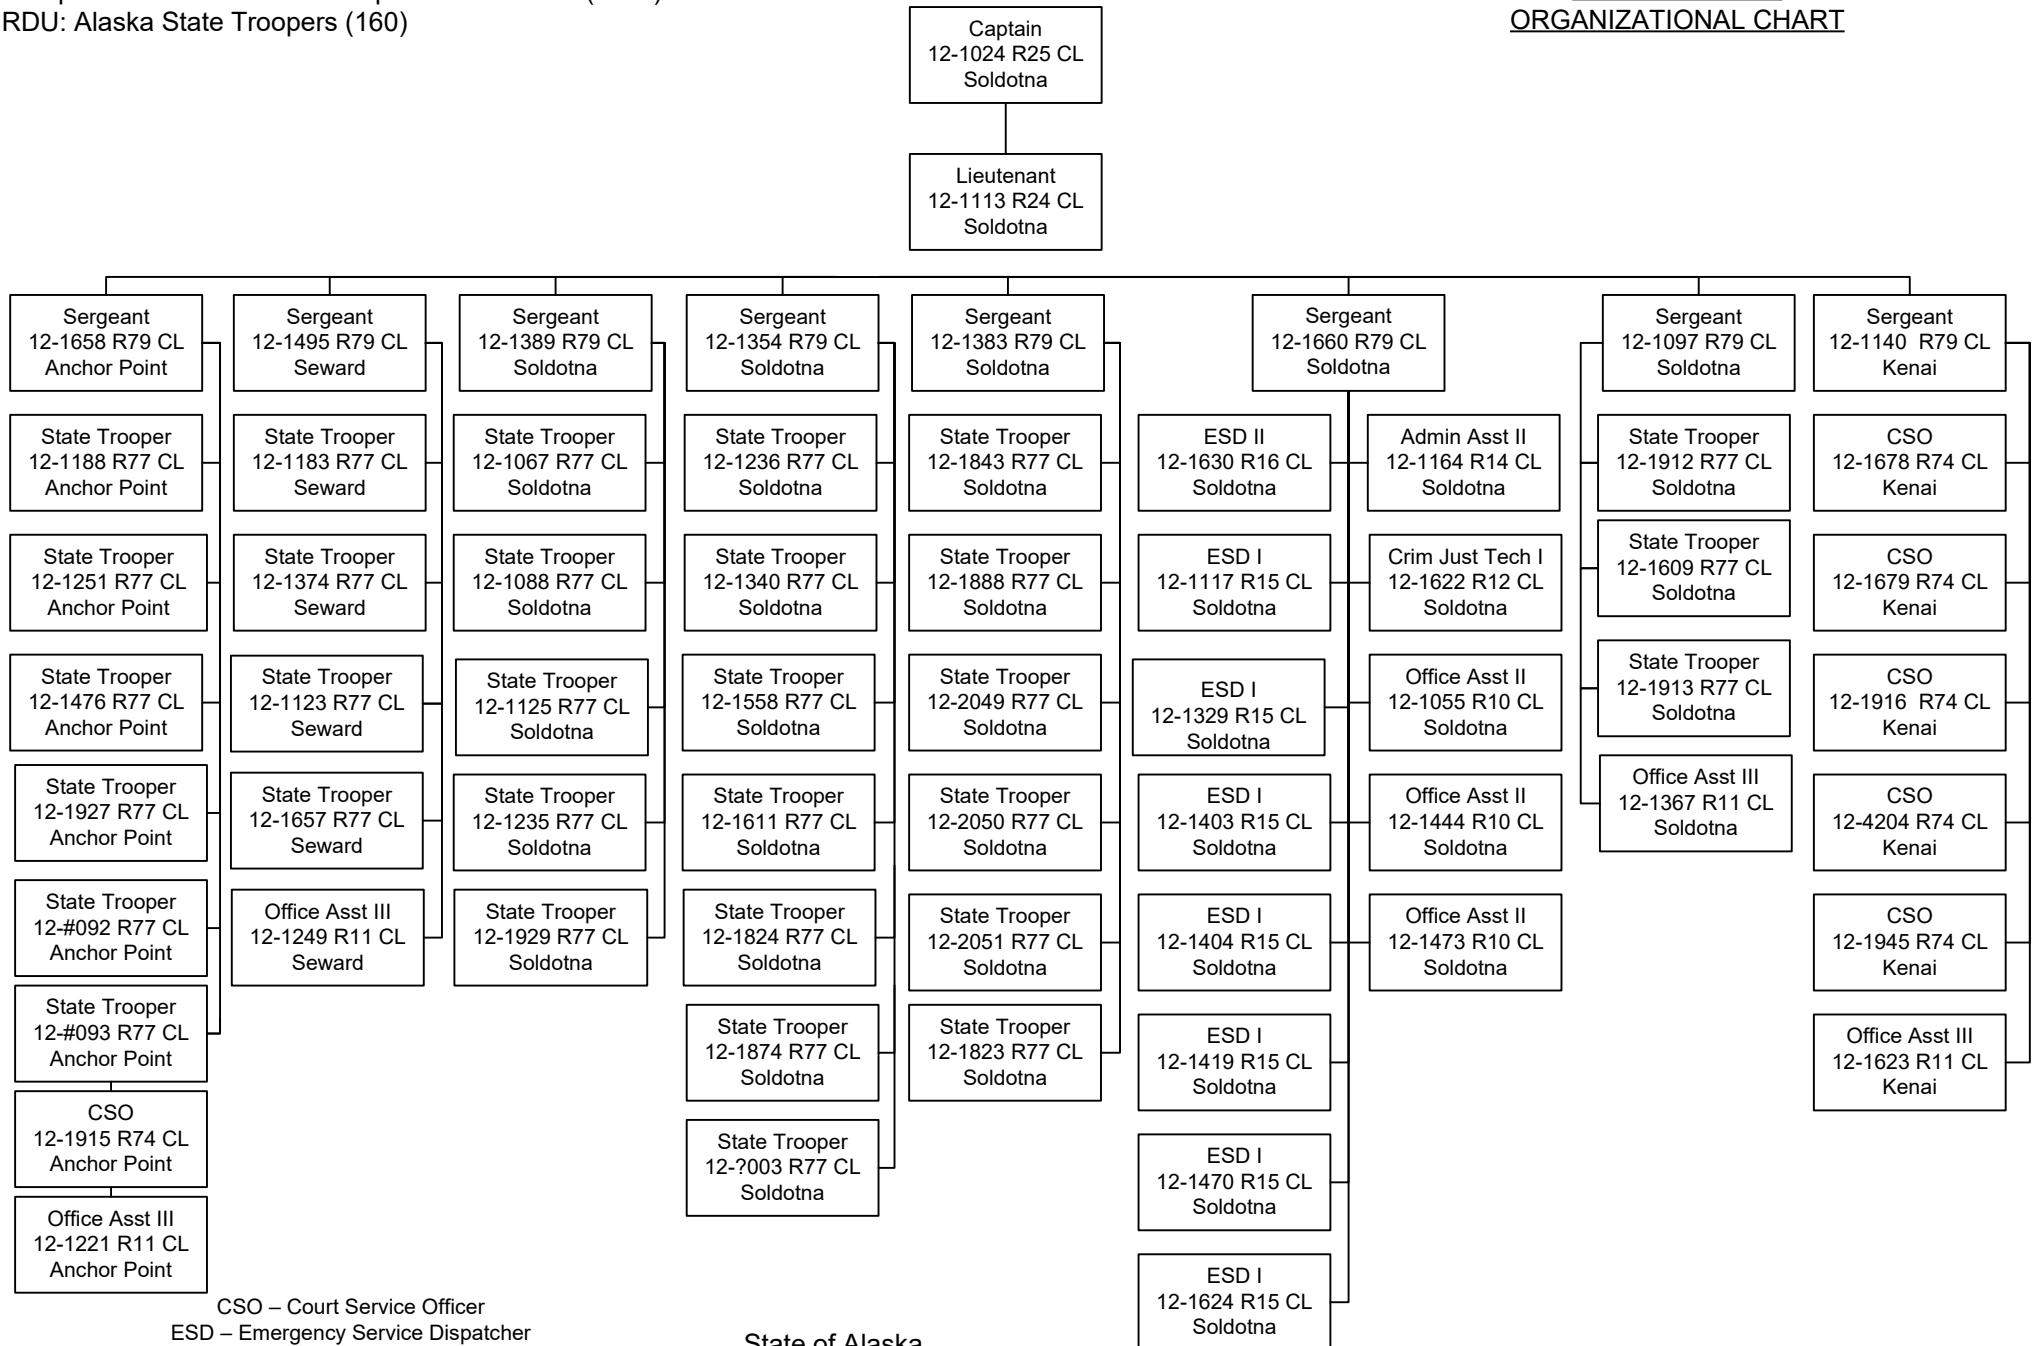

ESD – Emergency Service Dispatcher

CSO – Court Service Officer
 ESD – Emergency Service Dispatcher

SPLIT
 FUNDED

CSO – Court Service Officer

CSO – Court Service Officer
 ESD – Emergency Service Dispatcher

Component - Alaska State Trooper Detachments (2325)
 RDU: Alaska State Troopers (160)

E DETACHMENT
ORGANIZATIONAL CHART

CSO – Court Service Officer
 ESD – Emergency Service Dispatcher