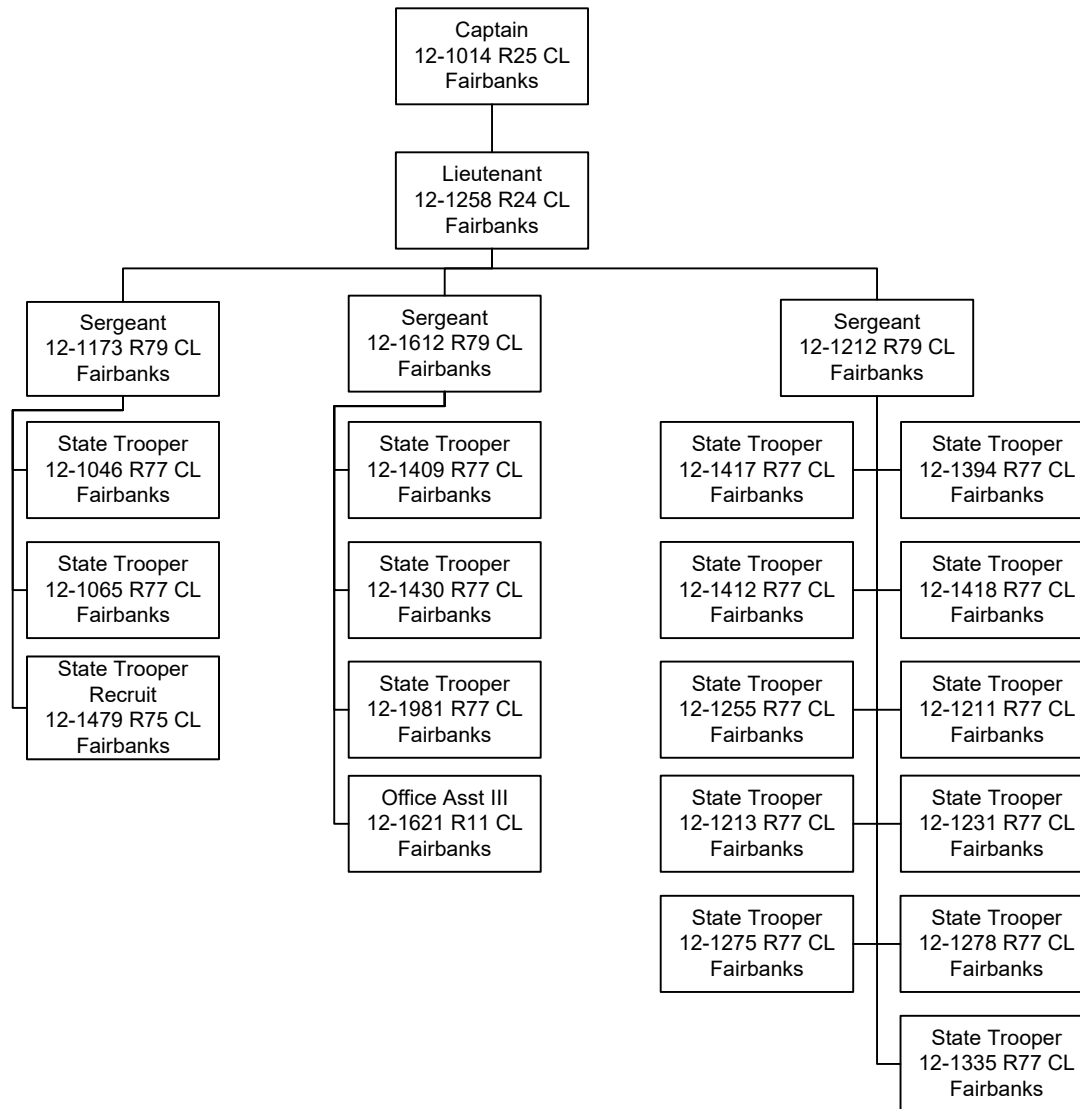

ESD – Emergency Service Dispatcher

CSO – Court Service Officer
 ESD – Emergency Service Dispatcher

SPLIT
 FUNDED

CSO – Court Service Officer

CSO – Court Service Officer
 ESD – Emergency Service Dispatcher

Component - Alaska State Trooper Detachments (2325)
 RDU: Alaska State Troopers (160)

E DETACHMENT
ORGANIZATIONAL CHART

CSO – Court Service Officer
 ESD – Emergency Service Dispatcher