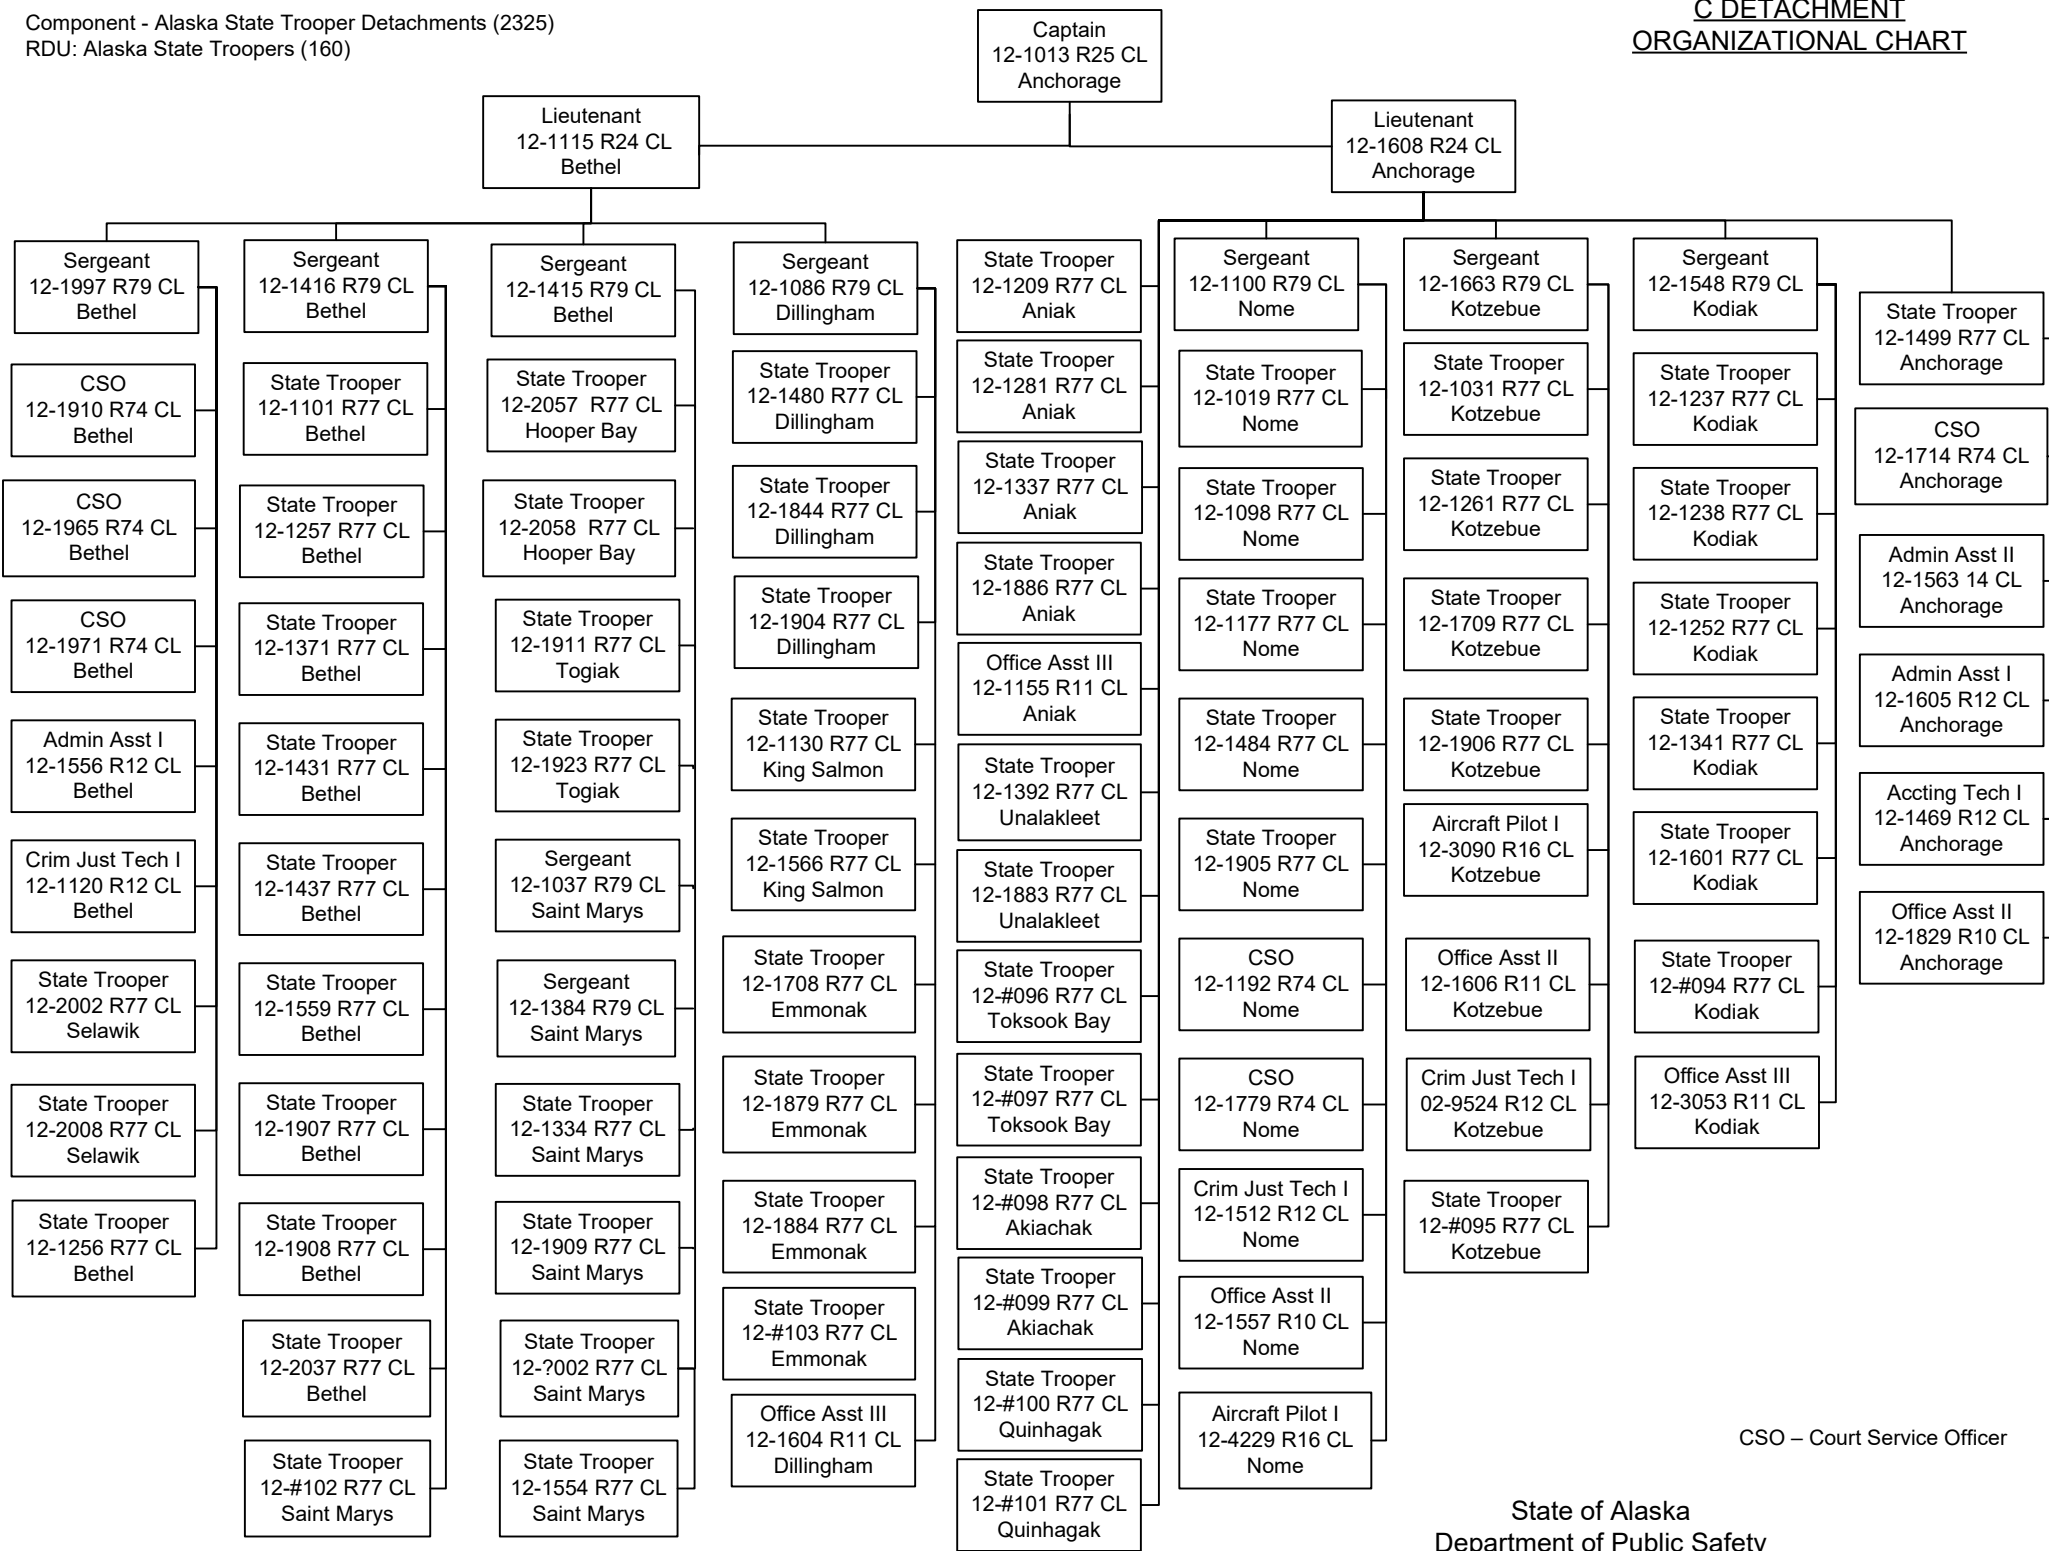

ESD – Emergency Service Dispatcher

CSO – Court Service Officer
 ESD – Emergency Service Dispatcher

SPLIT
 FUNDED

CSO – Court Service Officer

CSO – Court Service Officer
 ESD – Emergency Service Dispatcher

Component - Alaska State Trooper Detachments (2325)
 RDU: Alaska State Troopers (160)

E DETACHMENT
ORGANIZATIONAL CHART

CSO – Court Service Officer
 ESD – Emergency Service Dispatcher