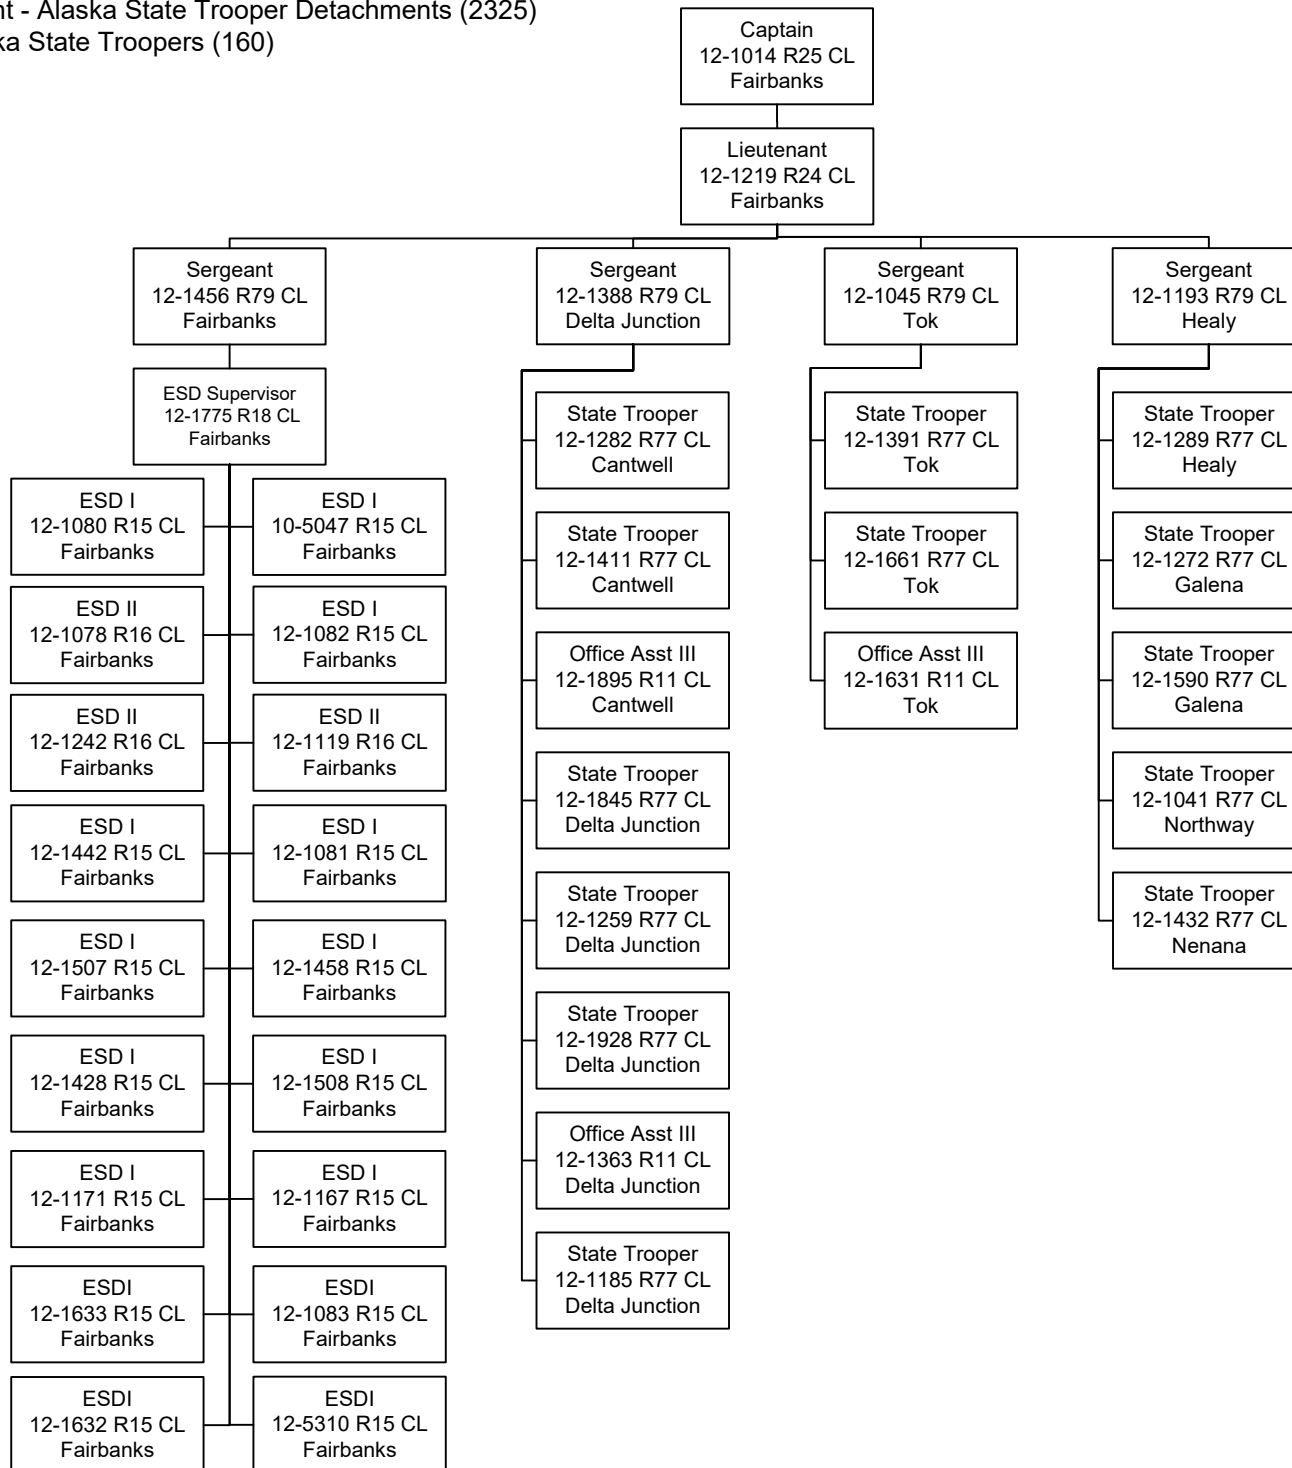

ESD – Emergency Service Dispatcher

CSO – Court Service Officer
 ESD – Emergency Service Dispatcher

SPLIT
 FUNDED

CSO – Court Service Officer

CSO – Court Service Officer
 ESD – Emergency Service Dispatcher

Component - Alaska State Trooper Detachments (2325)
 RDU: Alaska State Troopers (160)

E DETACHMENT
ORGANIZATIONAL CHART

CSO – Court Service Officer
 ESD – Emergency Service Dispatcher