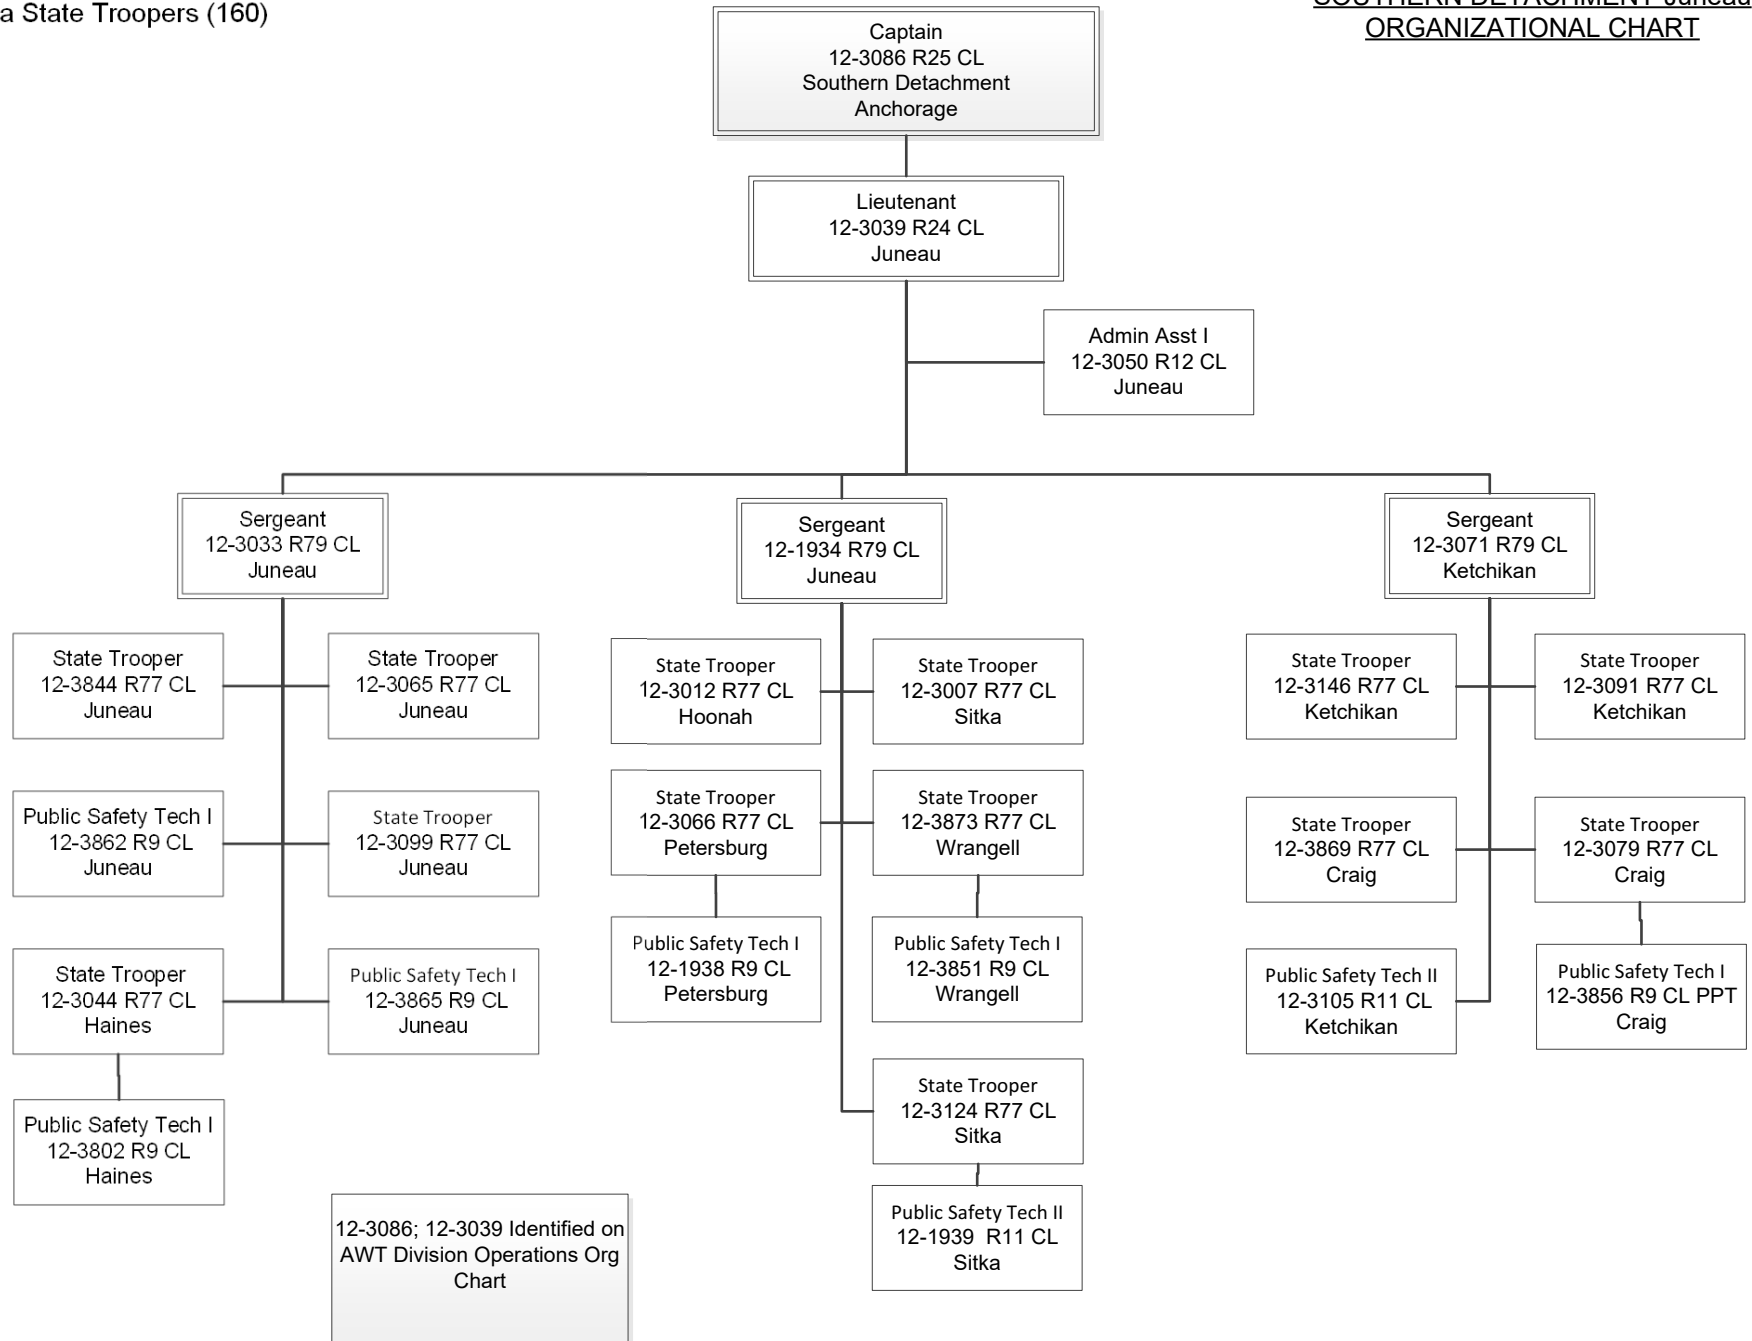

Component: Alaska Wildlife Troopers (2746)
RDU: Alaska State Troopers (160)

AWT DIVISION OPERATIONS
ORGANIZATIONAL CHART

State of Alaska
Department of Public Safety

12-1087;12-3031;12-3086; 12-3003; 12-3009; 12-3100; 12-1239; 12-3077; 12-3039 Also appear on section charts

Component - Alaska Wildlife Troopers (2746)
 RDU: Alaska State Troopers (160)

NORTHERN DETACHMENT- Fairbanks
ORGANIZATIONAL CHART

Component - Alaska Wildlife Troopers (2746)
 RDU: Alaska State Troopers (160)

NORTHERN DETACHMENT- Palmer
ORGANIZATIONAL CHART

Component - Alaska Wildlife Troopers (2746)
RDU: Alaska State Troopers (160)

WILDLIFE INVESTIGATIONS UNIT
ORGANIZATIONAL CHART

12-1087; 12-1239
Identified on AWT
Division Operations
Org Chart

Component: Alaska Wildlife Troopers (2746)
 RDU: Alaska State Troopers (160)

SOUTHERN DETACHMENT-Juneau
ORGANIZATIONAL CHART

Component - Alaska Wildlife Troopers (2746)
 RDU: Alaska State Troopers (160)