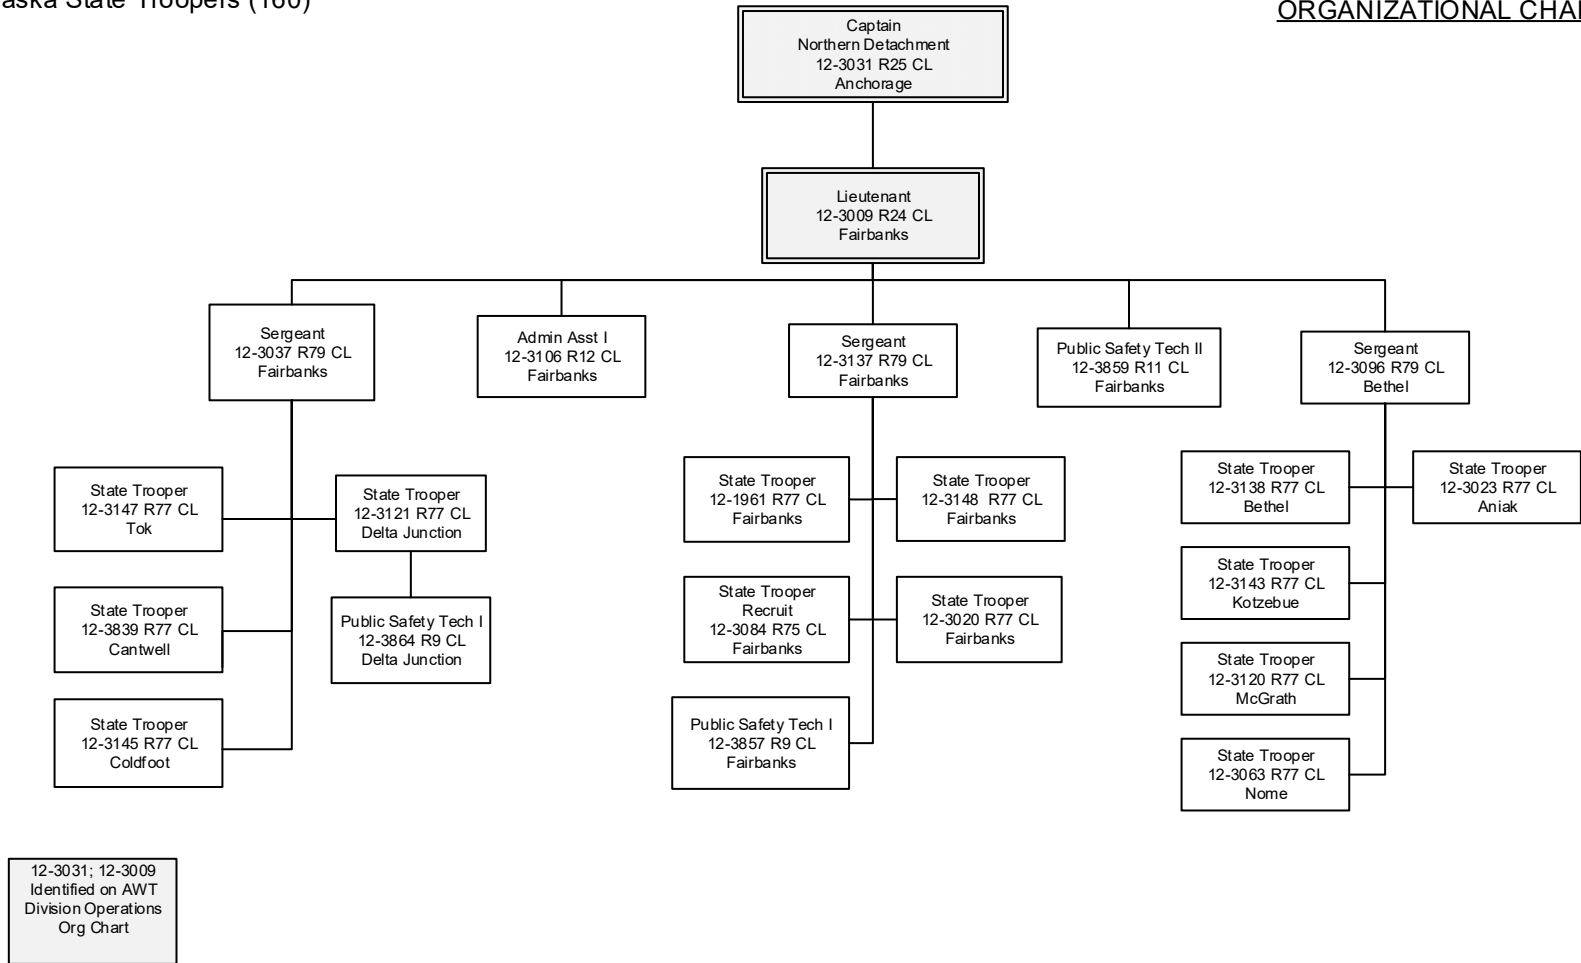

Component: Alaska Wildlife Troopers (2746)
RDU: Alaska State Troopers (160)

AWT DIVISION OPERATIONS
ORGANIZATIONAL CHART

State of Alaska
Department of Public Safety

12-1087;12-3031;12-3086; 12-3003; 12-3009; 12-3100; 12-1239; 12-3077; 12-3039 Also appear on section charts

Component - Alaska Wildlife Troopers (2746)
 RDU: Alaska State Troopers (160)

NORTHERN DETACHMENT- Fairbanks
ORGANIZATIONAL CHART

Component - Alaska Wildlife Troopers (2746)
 RDU: Alaska State Troopers (160)

NORTHERN DETACHMENT- Palmer
ORGANIZATIONAL CHART

Component - Alaska Wildlife Troopers (2746)
RDU: Alaska State Troopers (160)

WILDLIFE INVESTIGATIONS UNIT
ORGANIZATIONAL CHART

12-1087; 12-1239
Identified on AWT
Division Operations
Org Chart

SOUTHERN DETACHMENT-Kodiak
ORGANIZATIONAL CHART