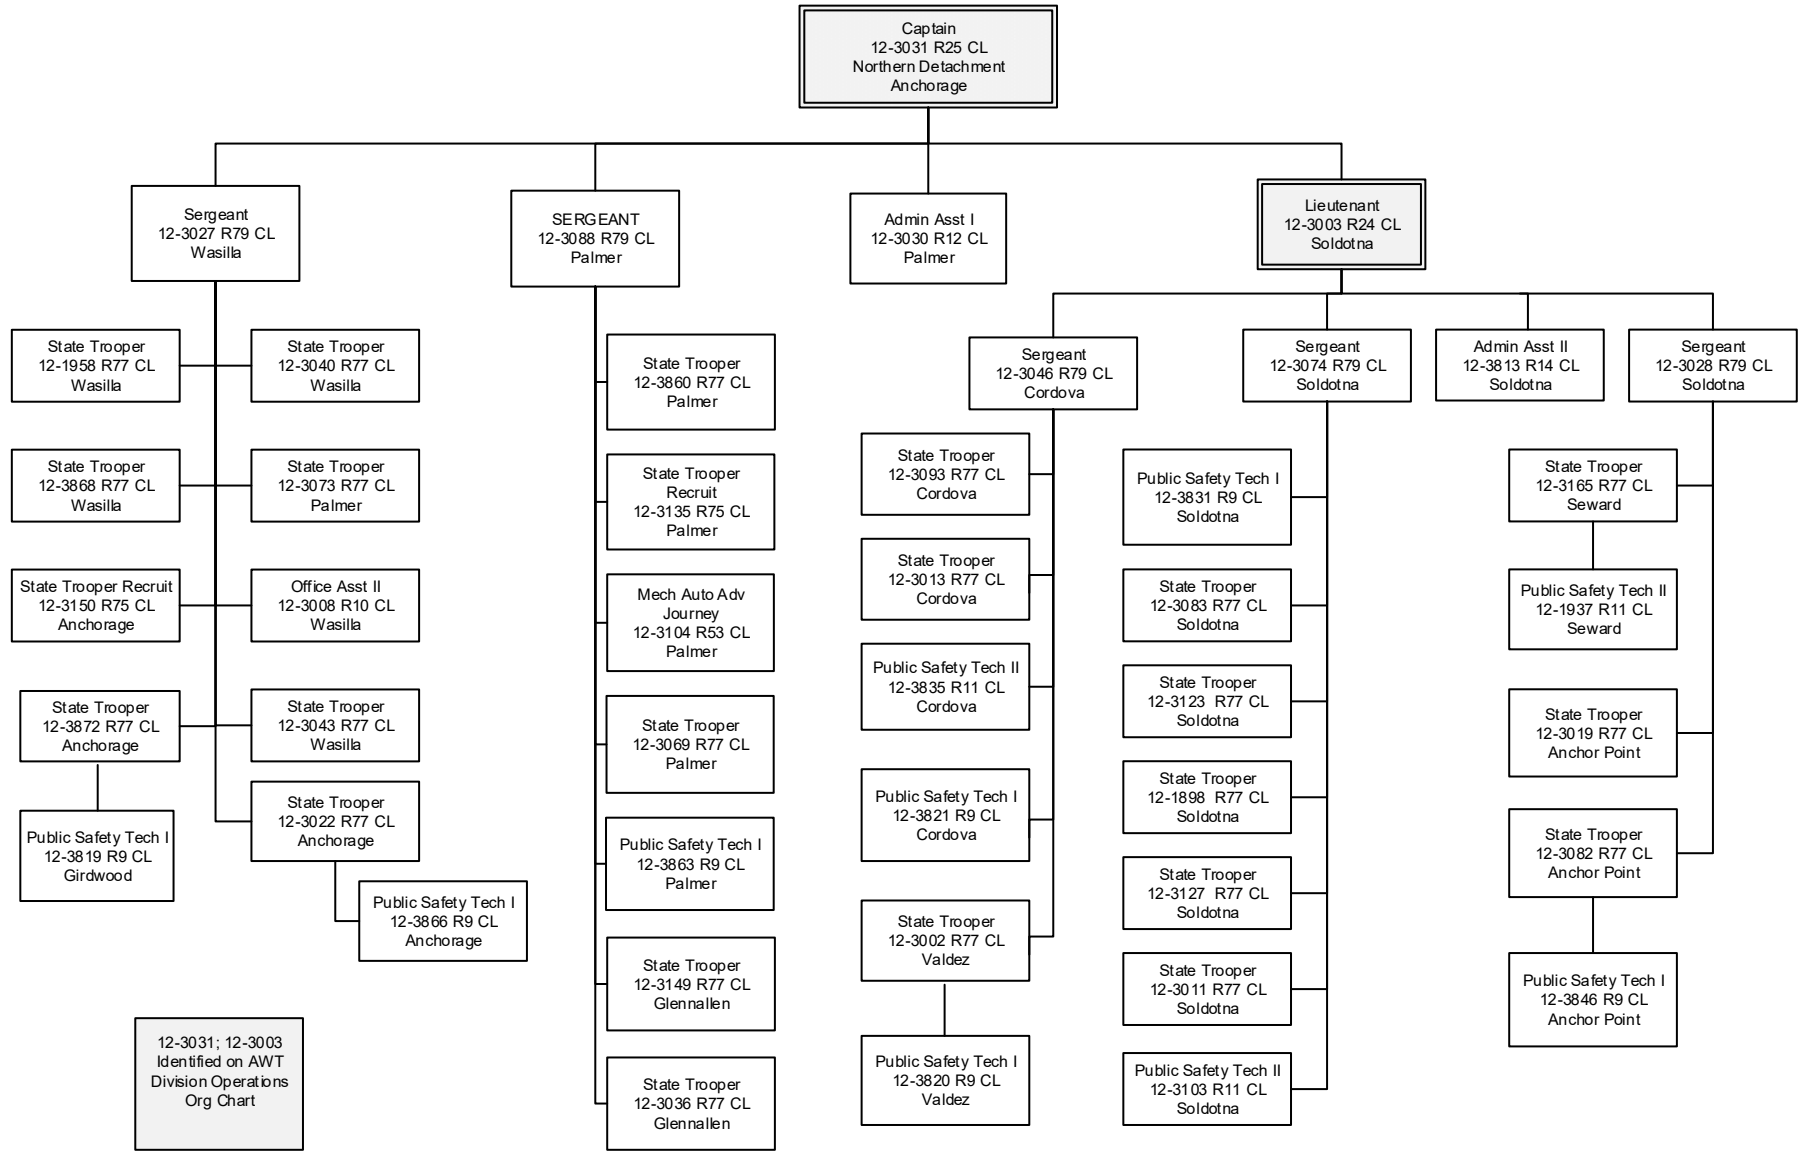

Component: Alaska Wildlife Troopers (2746)
RDU: Alaska State Troopers (160)

AWT DIVISION OPERATIONS
ORGANIZATIONAL CHART

State of Alaska
Department of Public Safety

12-1087;12-3031;12-3086; 12-3003; 12-3009; 12-3100; 12-1239; 12-3077; 12-3039 Also appear on section charts

Component - Alaska Wildlife Troopers (2746)
 RDU: Alaska State Troopers (160)

NORTHERN DETACHMENT- Fairbanks
ORGANIZATIONAL CHART

Component - Alaska Wildlife Troopers (2746)
 RDU: Alaska State Troopers (160)

NORTHERN DETACHMENT- Palmer
ORGANIZATIONAL CHART

Component - Alaska Wildlife Troopers (2746)
RDU: Alaska State Troopers (160)

WILDLIFE INVESTIGATIONS UNIT
ORGANIZATIONAL CHART

12-1087; 12-1239
Identified on AWT
Division Operations
Org Chart

Component: Alaska Wildlife Troopers (2746)
 RDU: Alaska State Troopers (160)

SOUTHERN DETACHMENT-Juneau
ORGANIZATIONAL CHART

Component - Alaska Wildlife Troopers (2746)
 RDU: Alaska State Troopers (160)