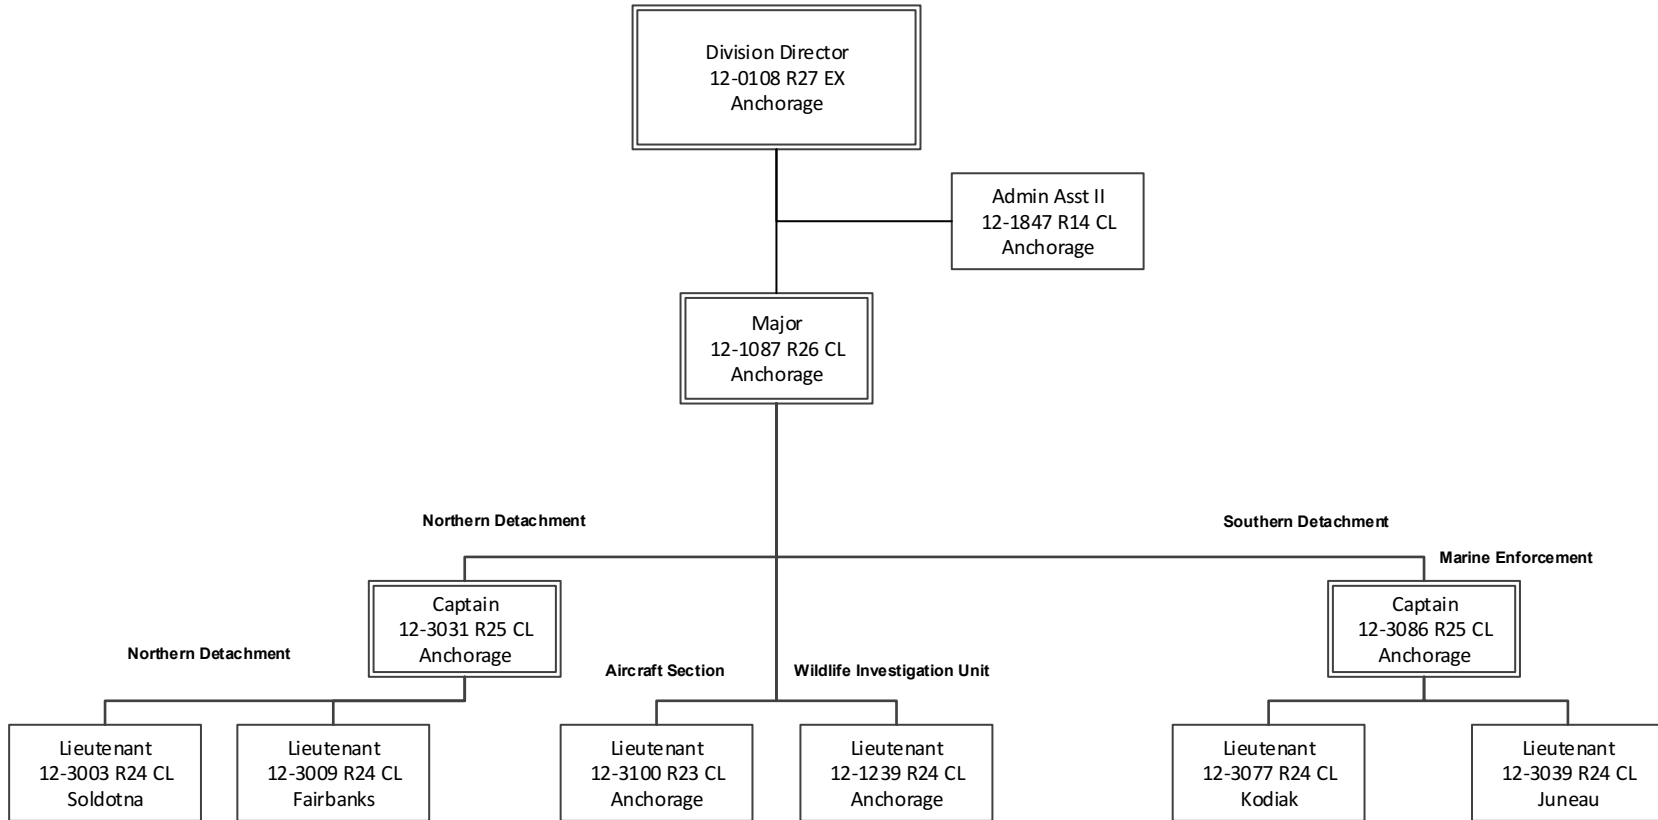

Component: Alaska Wildlife Troopers (2746)
RDU: Alaska State Troopers (160)

AWT DIVISION OPERATIONS
ORGANIZATIONAL CHART

State of Alaska
Department of Public Safety

12-1087;12-3031;12-3086; 12-3003; 12-3009; 12-3100; 12-1239; 12-3077; 12-3039 Also appear on section charts

Component - Alaska Wildlife Troopers (2746)
 RDU: Alaska State Troopers (160)

NORTHERN DETACHMENT- Fairbanks
ORGANIZATIONAL CHART

Component - Alaska Wildlife Troopers (2746)
 RDU: Alaska State Troopers (160)

NORTHERN DETACHMENT- Palmer
ORGANIZATIONAL CHART

Component - Alaska Wildlife Troopers (2746)
RDU: Alaska State Troopers (160)

WILDLIFE INVESTIGATIONS UNIT
ORGANIZATIONAL CHART

12-1087; 12-1239
Identified on AWT
Division Operations
Org Chart

SOUTHERN DETACHMENT-Kodiak
ORGANIZATIONAL CHART