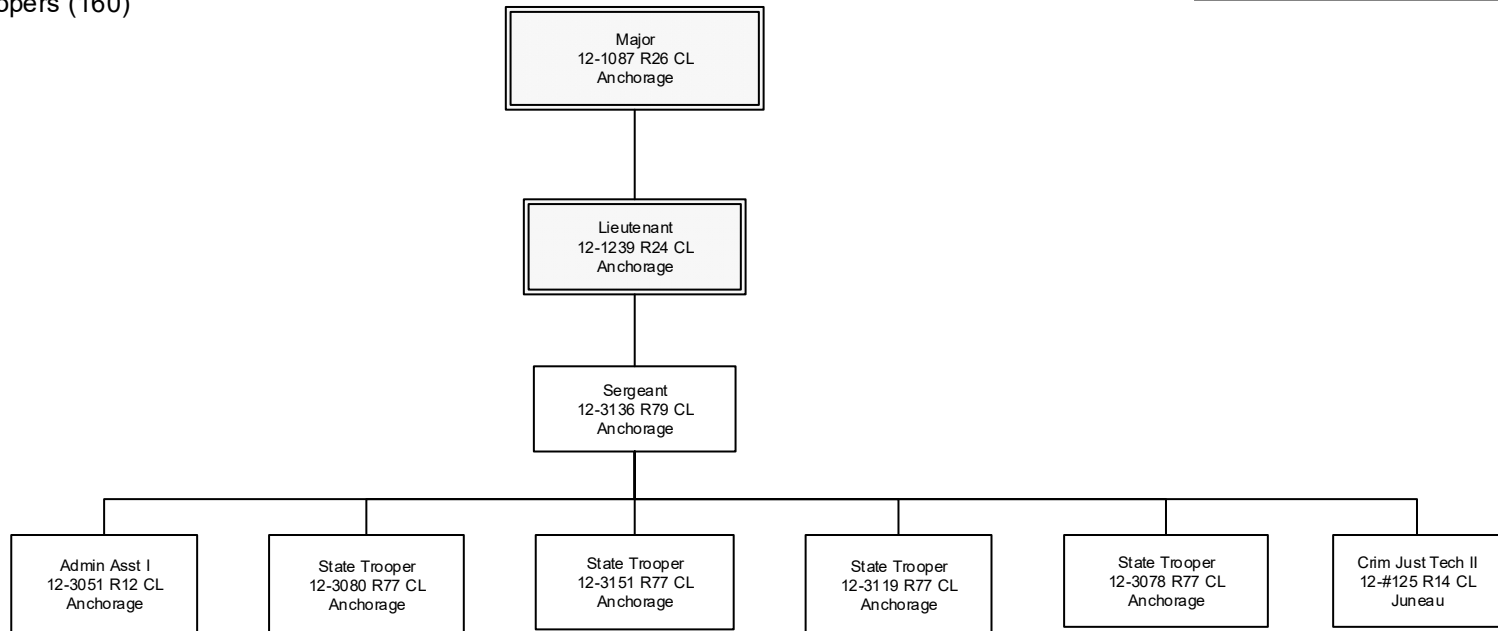

Component: Alaska Wildlife Troopers (2746)
RDU: Alaska State Troopers (160)

AWT DIVISION OPERATIONS
ORGANIZATIONAL CHART

State of Alaska
Department of Public Safety

12-1087;12-3031;12-3086; 12-3003; 12-3009; 12-3100; 12-1239; 12-3077; 12-3039 Also appear on section charts

Component - Alaska Wildlife Troopers (2746)
 RDU: Alaska State Troopers (160)

NORTHERN DETACHMENT- Fairbanks
ORGANIZATIONAL CHART

Component - Alaska Wildlife Troopers (2746)
 RDU: Alaska State Troopers (160)

NORTHERN DETACHMENT- Palmer
ORGANIZATIONAL CHART

Component - Alaska Wildlife Troopers (2746)
RDU: Alaska State Troopers (160)

WILDLIFE INVESTIGATIONS UNIT
ORGANIZATIONAL CHART

12-1087; 12-1239
Identified on AWT
Division Operations
Org Chart