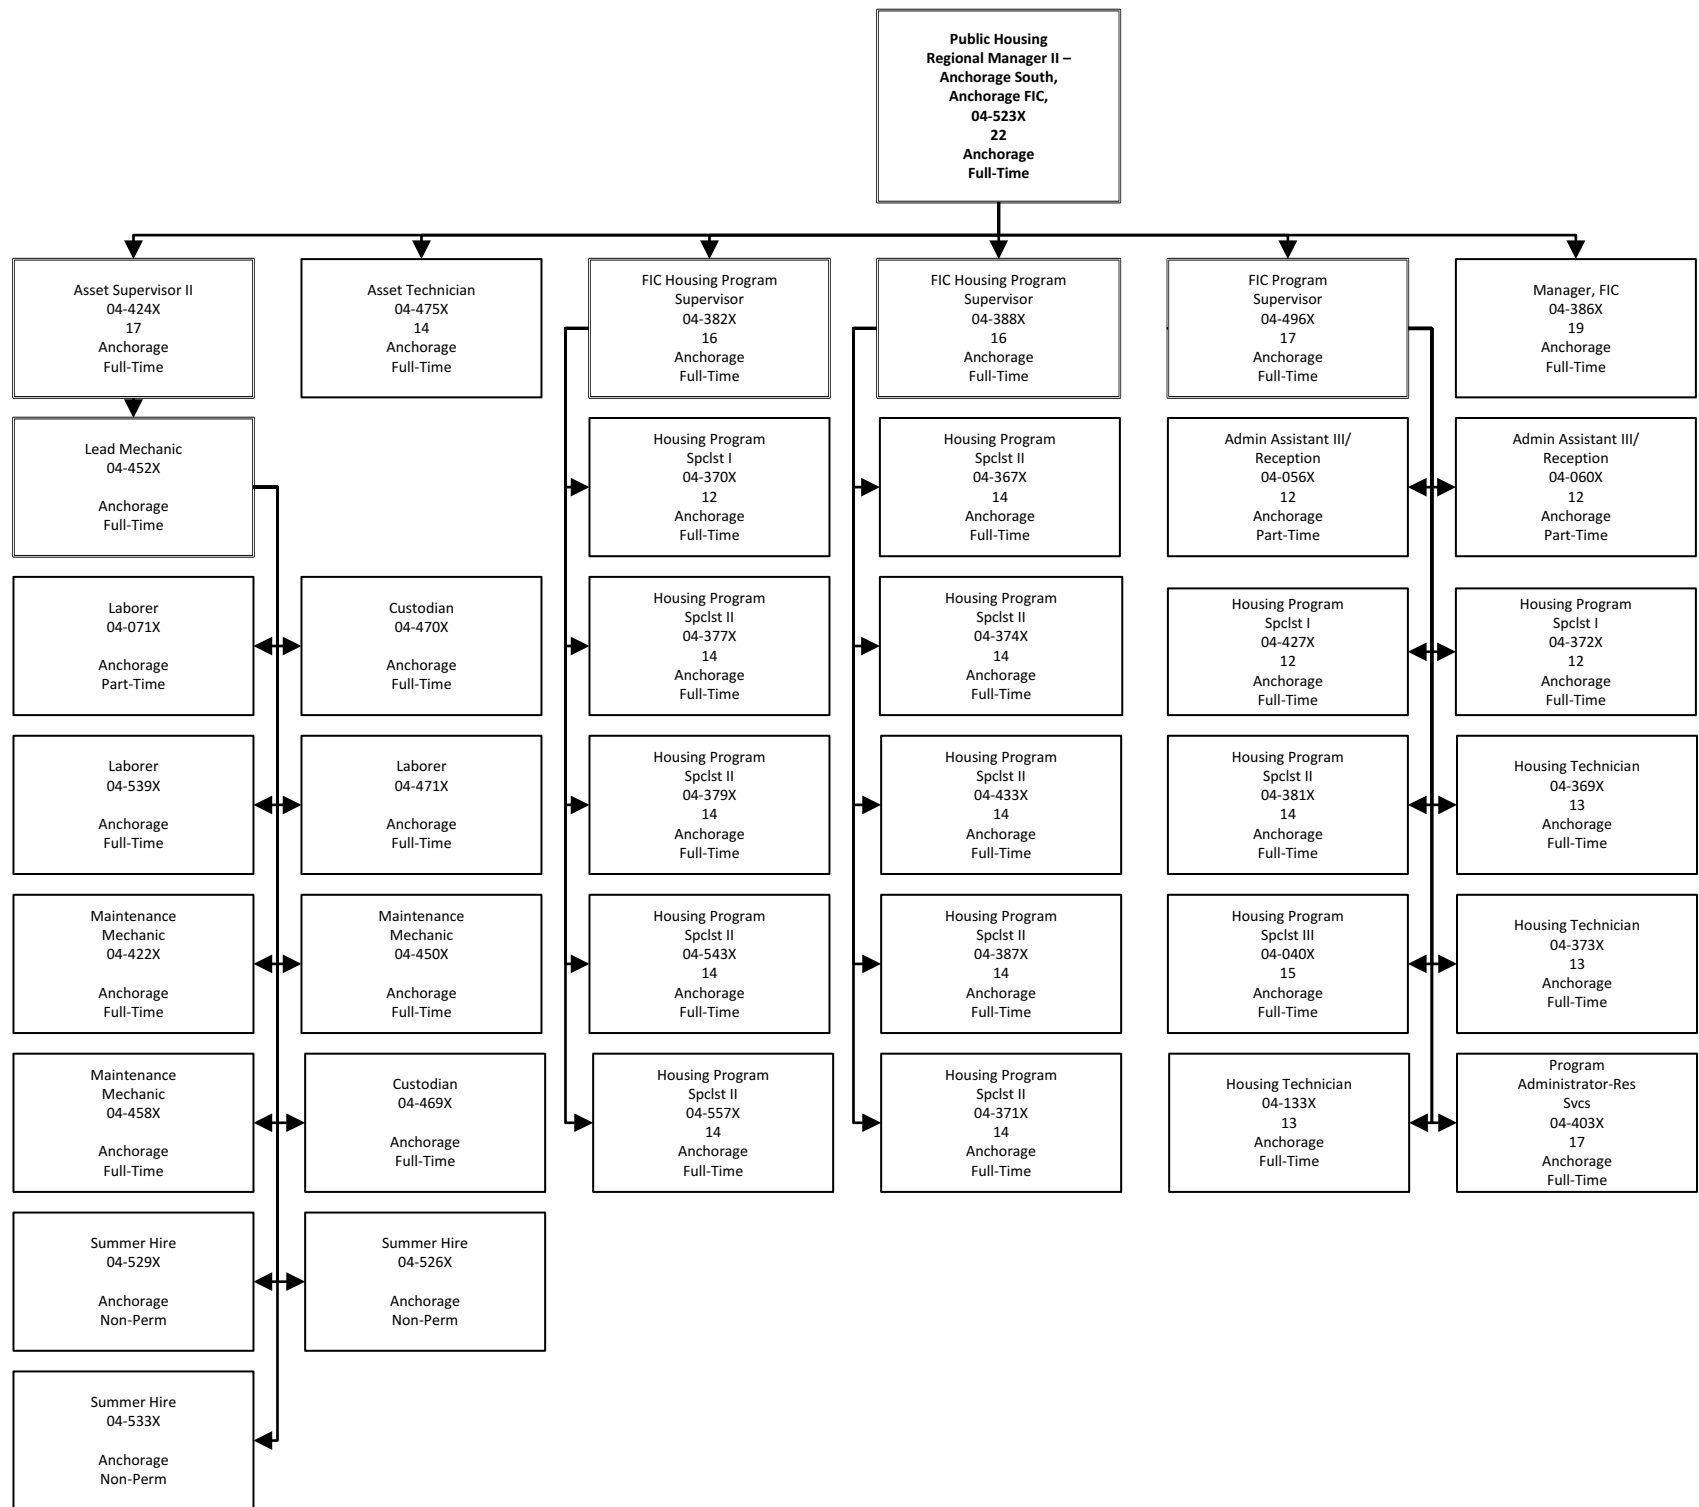

**Summer Hire
04-090X
Anchorage
Non-Perm**

**Maintenance Mechanic
04-454X
Anchorage
Full-Time**

**Maintenance Mechanic
04-460X
Anchorage
Full-Time**

**Maintenance Mechanic
04-462X
Anchorage
Full-Time**

Public Housing
Regional Manager II
- Bethel, Cordova,
Fairbanks,
04-398X
22
Fairbanks
Full-Time