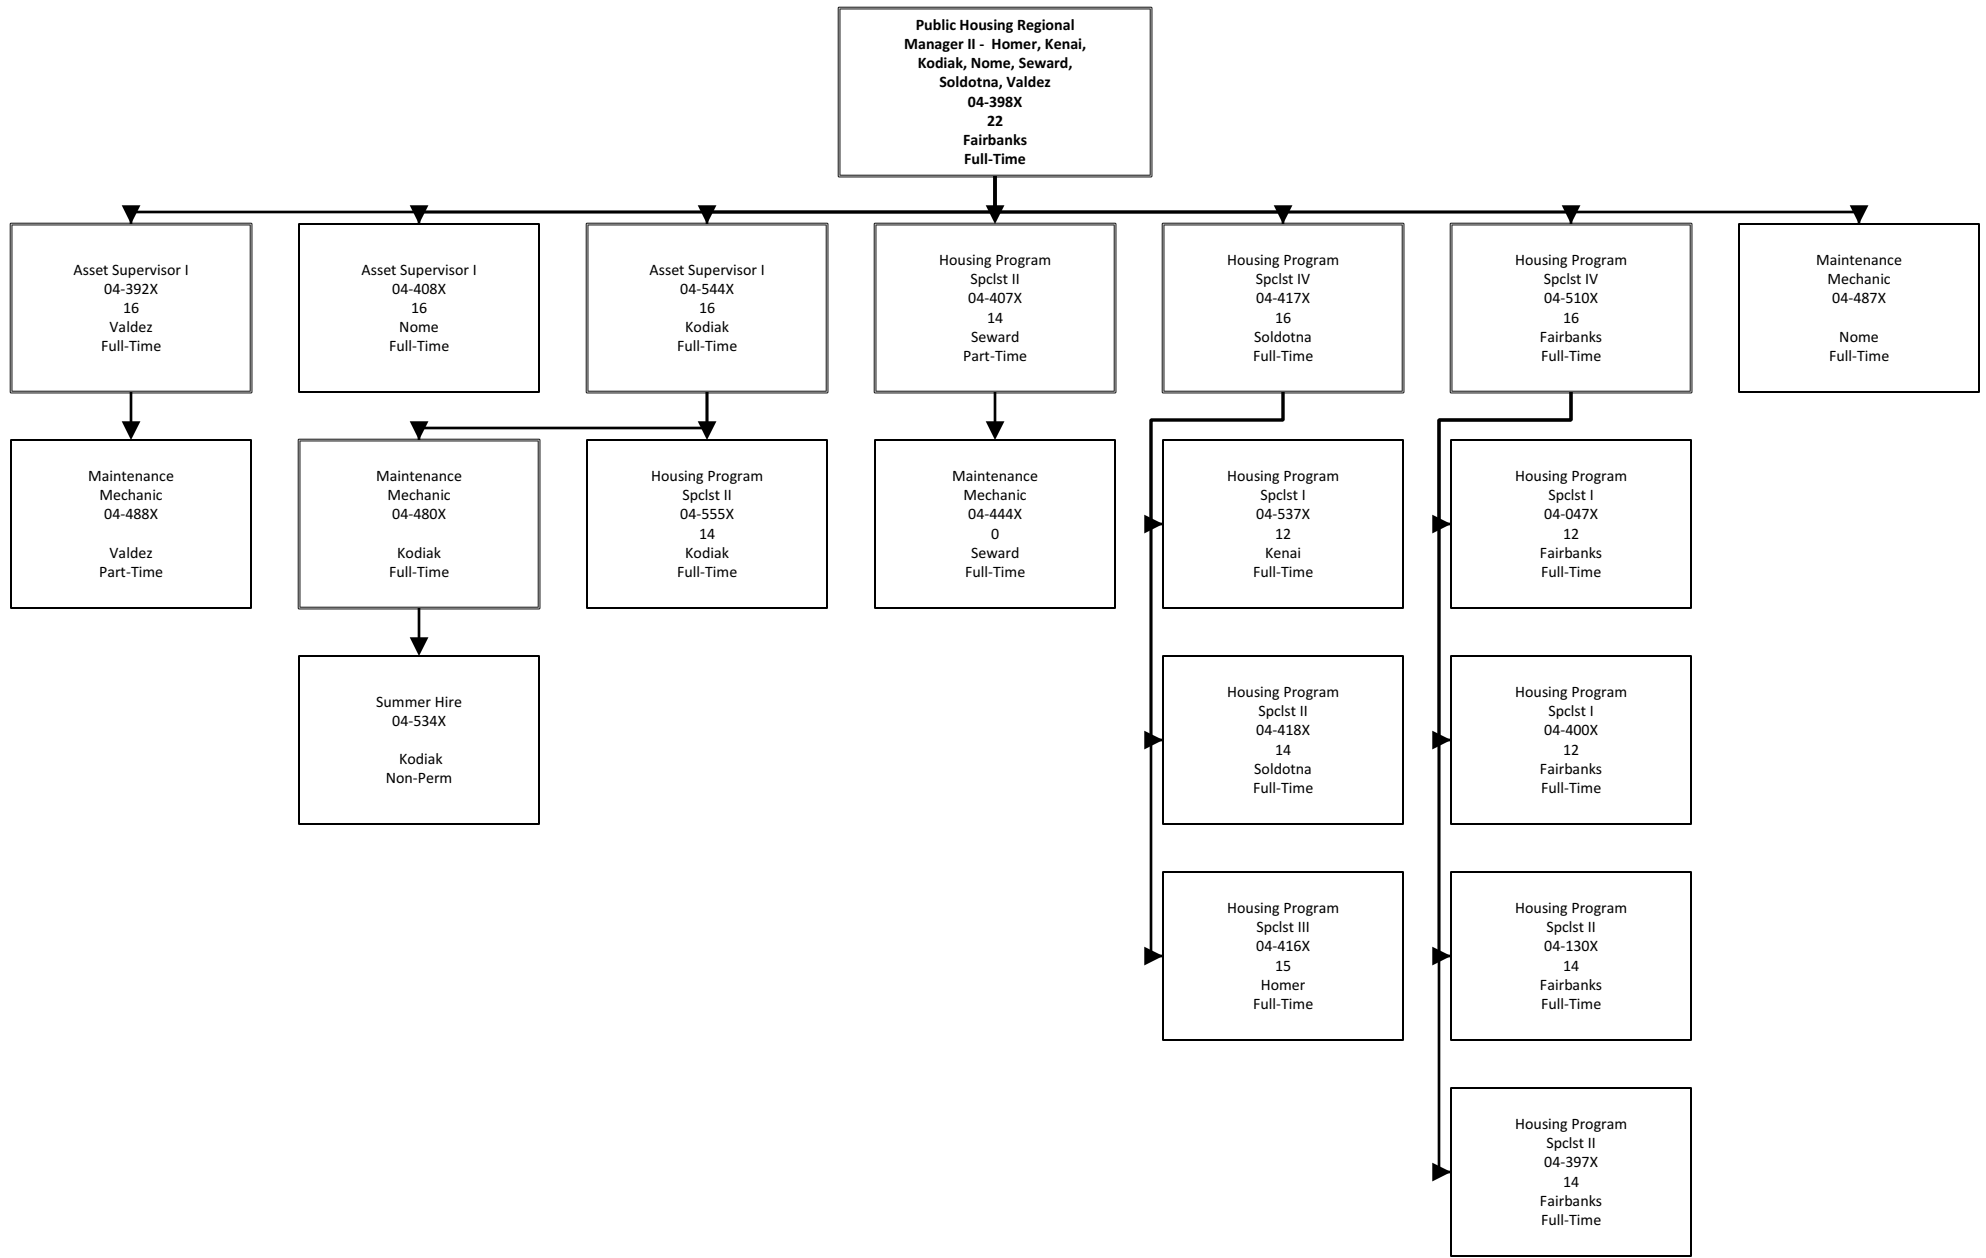

Public Housing Regional
Manager II - Homer, Kenai,
Kodiak, Nome, Seward,
Soldotna, Valdez
04-398X
22
Fairbanks
Full-Time

Asset Supervisor I
04-392X
16
Valdez
Full-Time

Asset Supervisor I
04-408X
16
Nome
Full-Time

Asset Supervisor I
04-544X
16
Kodiak
Full-Time

Housing Program
Spclst II
04-407X
14
Seward
Part-Time

Housing Program
Spclst IV
04-417X
16
Soldotna
Full-Time

Housing Program
Spclst IV
04-510X
16
Fairbanks
Full-Time

Maintenance
Mechanic
04-487X

Nome
Full-Time

Maintenance
Mechanic
04-488X

Valdez
Part-Time

Maintenance
Mechanic
04-480X

Kodiak
Full-Time

Housing Program
Spclst II
04-555X
14
Kodiak
Full-Time

Maintenance
Mechanic
04-444X
0
Seward
Full-Time

Housing Program
Spclst I
04-537X
12
Kenai
Full-Time

Housing Program
Spclst I
04-047X
12
Fairbanks
Full-Time

Summer Hire
04-534X

Kodiak
Non-Perm

Housing Program
Spclst II
04-418X
14
Soldotna
Full-Time

Housing Program
Spclst I
04-400X
12
Fairbanks
Full-Time

Housing Program
Spclst III
04-416X
15
Homer
Full-Time

Housing Program
Spclst II
04-130X
14
Fairbanks
Full-Time

Housing Program
Spclst II
04-397X
14
Fairbanks
Full-Time