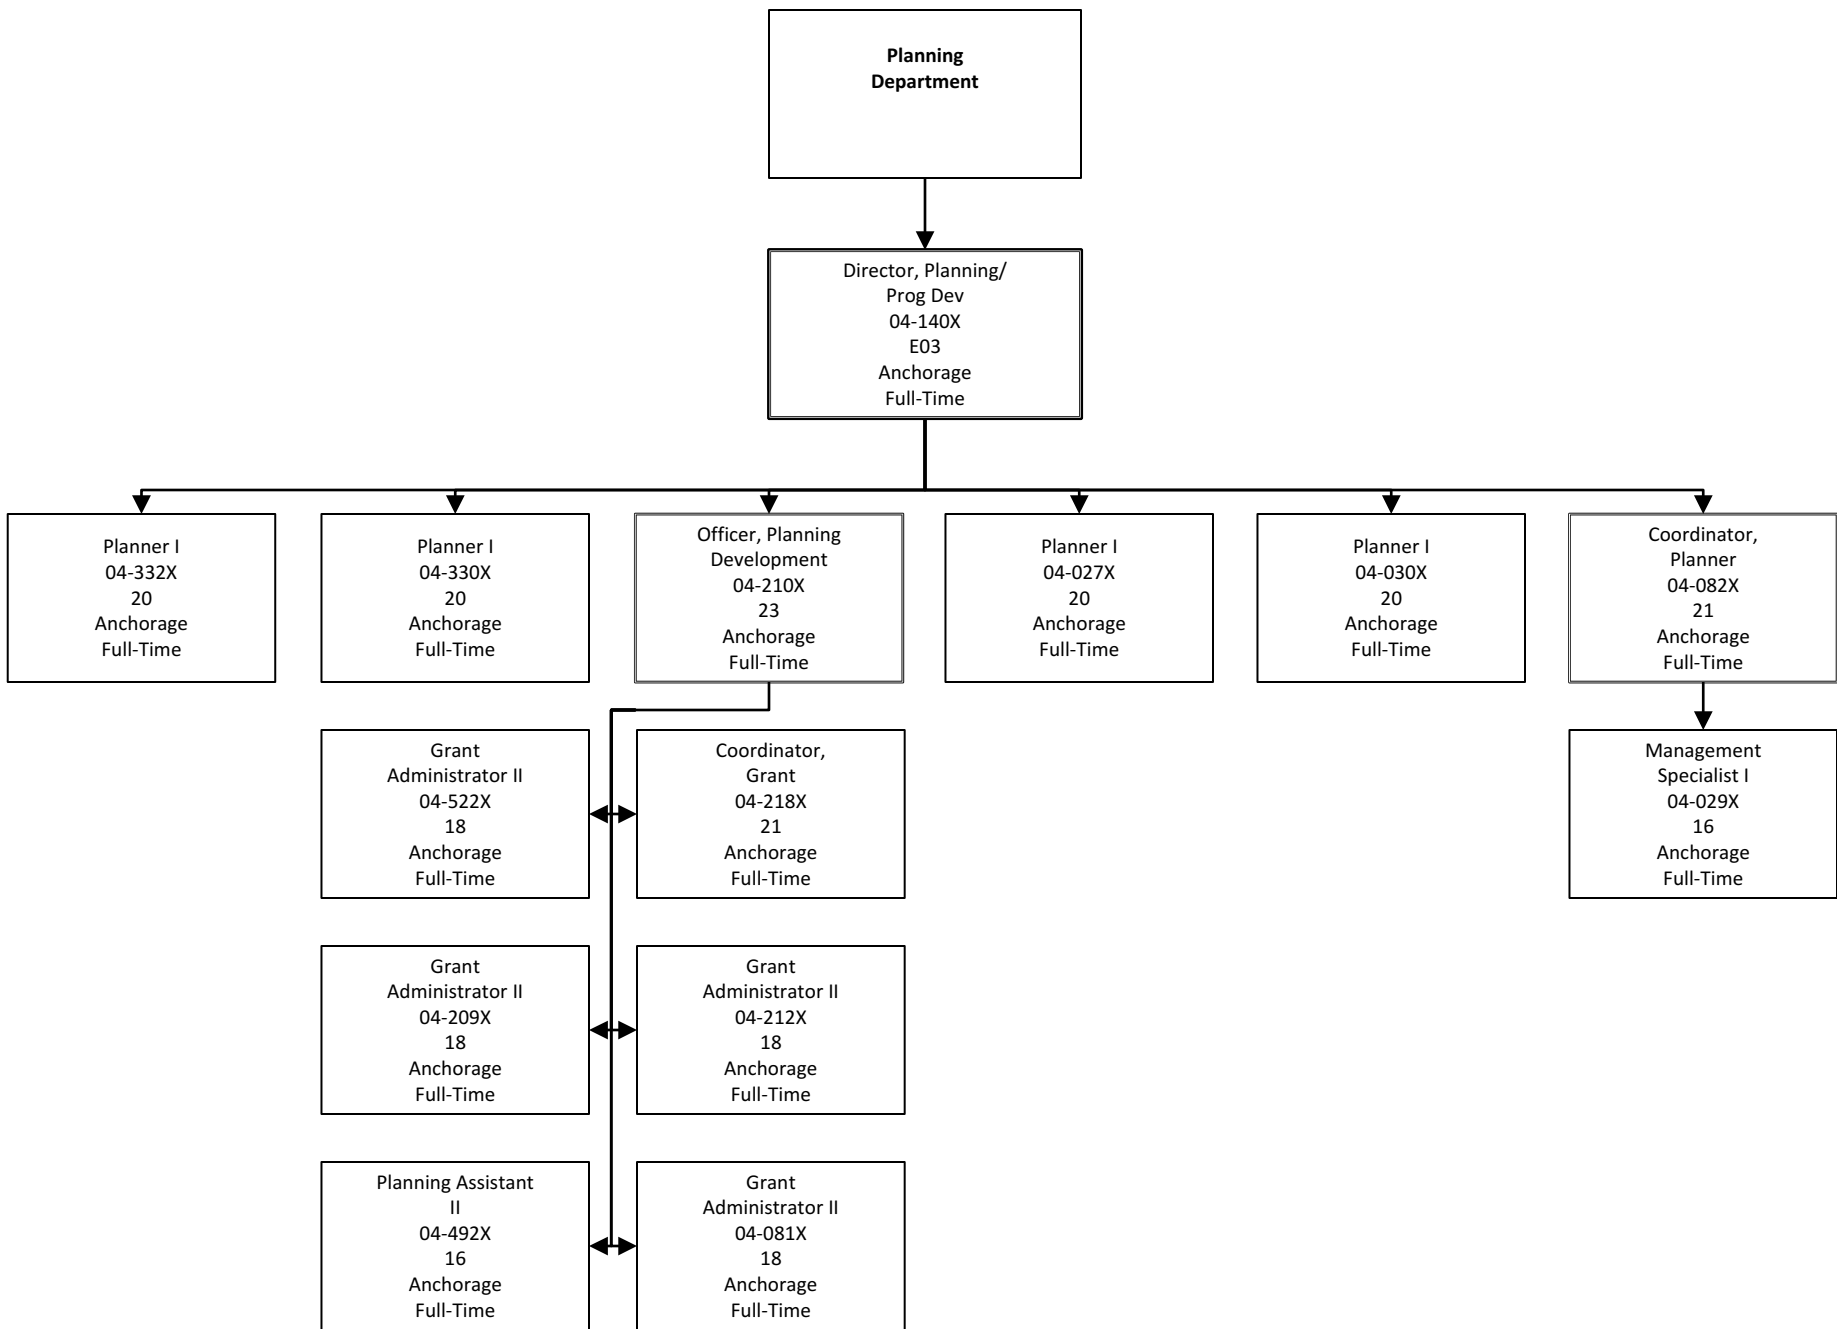

Summer Hire
 04-534X

 Kodiak
 Non-Perm

Housing Program
 Spclst II
 04-418X
 14
 Soldotna
 Full-Time

Housing Program
 Spclst I
 04-400X
 12
 Fairbanks
 Full-Time

Housing Program
 Spclst III
 04-416X
 15
 Homer
 Full-Time

Housing Program
 Spclst II
 04-130X
 14
 Fairbanks
 Full-Time

Housing Program
 Spclst II
 04-397X
 14
 Fairbanks
 Full-Time

**Rural Housing and
Development**

Director, Rural
Housing
04-184X
E04
Anchorage
Full-Time