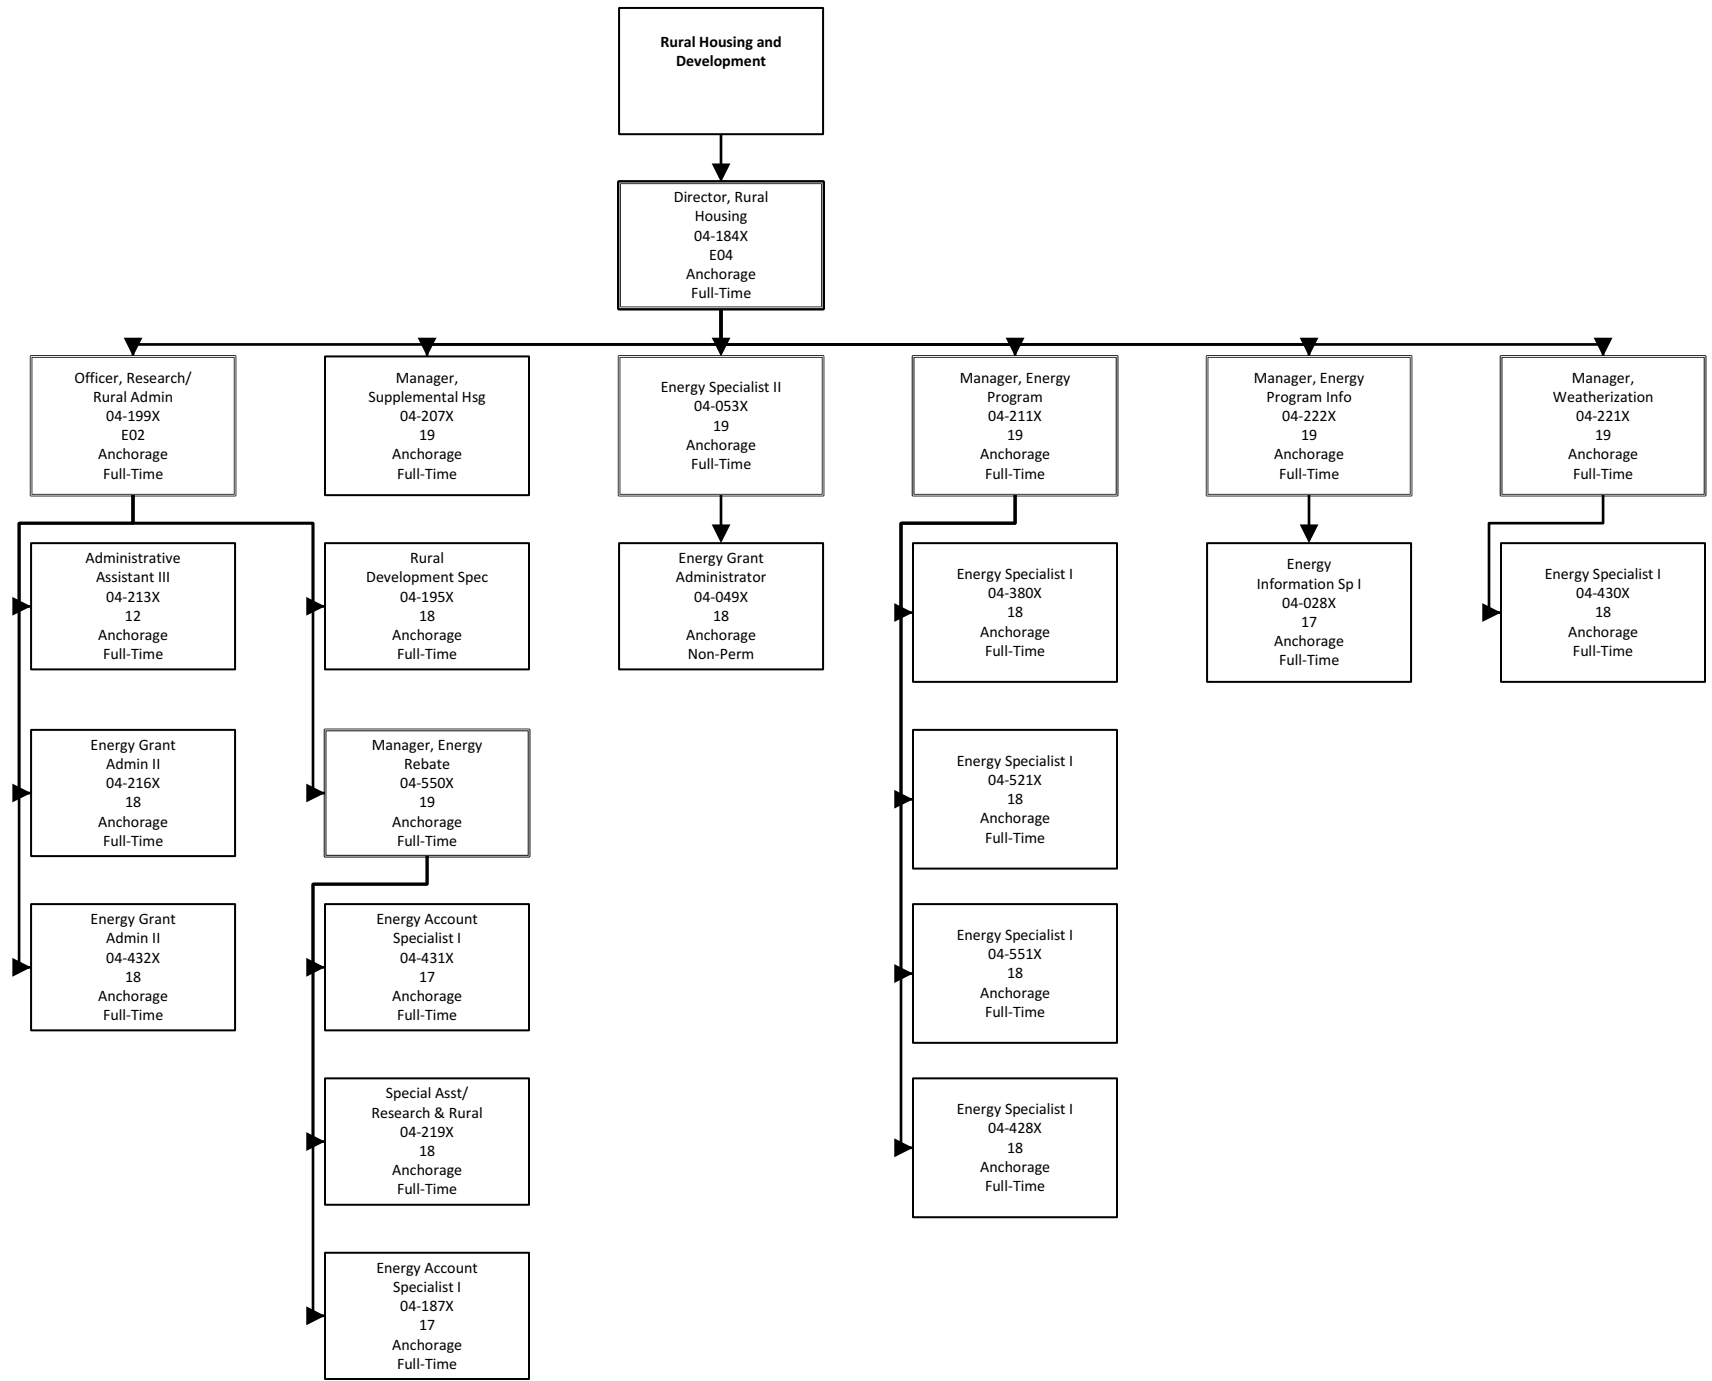

**Rural Housing and
Development**

Director, Rural
Housing
04-184X
E04
Anchorage
Full-Time

Officer, Research/
Rural Admin
04-199X
E02
Anchorage
Full-Time

Manager,
Supplemental Hsg
04-207X
19
Anchorage
Full-Time

Energy Specialist II
04-053X
19
Anchorage
Full-Time

Manager, Energy
Program
04-211X
19
Anchorage
Full-Time

Manager, Energy
Program Info
04-222X
19
Anchorage
Full-Time

Manager,
Weatherization
04-221X
19
Anchorage
Full-Time

Administrative
Assistant III
04-213X
12
Anchorage
Full-Time

Rural
Development Spec
04-195X
18
Anchorage
Full-Time

Energy Grant
Administrator
04-049X
18
Anchorage
Non-Perm

Energy Specialist I
04-380X
18
Anchorage
Full-Time

Energy
Information Sp I
04-028X
17
Anchorage
Full-Time

Energy Specialist I
04-430X
18
Anchorage
Full-Time

Energy Grant
Admin II
04-216X
18
Anchorage
Full-Time

Manager, Energy
Rebate
04-550X
19
Anchorage
Full-Time

Energy Specialist I
04-521X
18
Anchorage
Full-Time

Energy Grant
Admin II
04-432X
18
Anchorage
Full-Time

Energy Account
Specialist I
04-431X
17
Anchorage
Full-Time

Energy Specialist I
04-551X
18
Anchorage
Full-Time

Special Asst/
Research & Rural
04-219X
18
Anchorage
Full-Time

Energy Specialist I
04-428X
18
Anchorage
Full-Time

Energy Account
Specialist I
04-187X
17
Anchorage
Full-Time