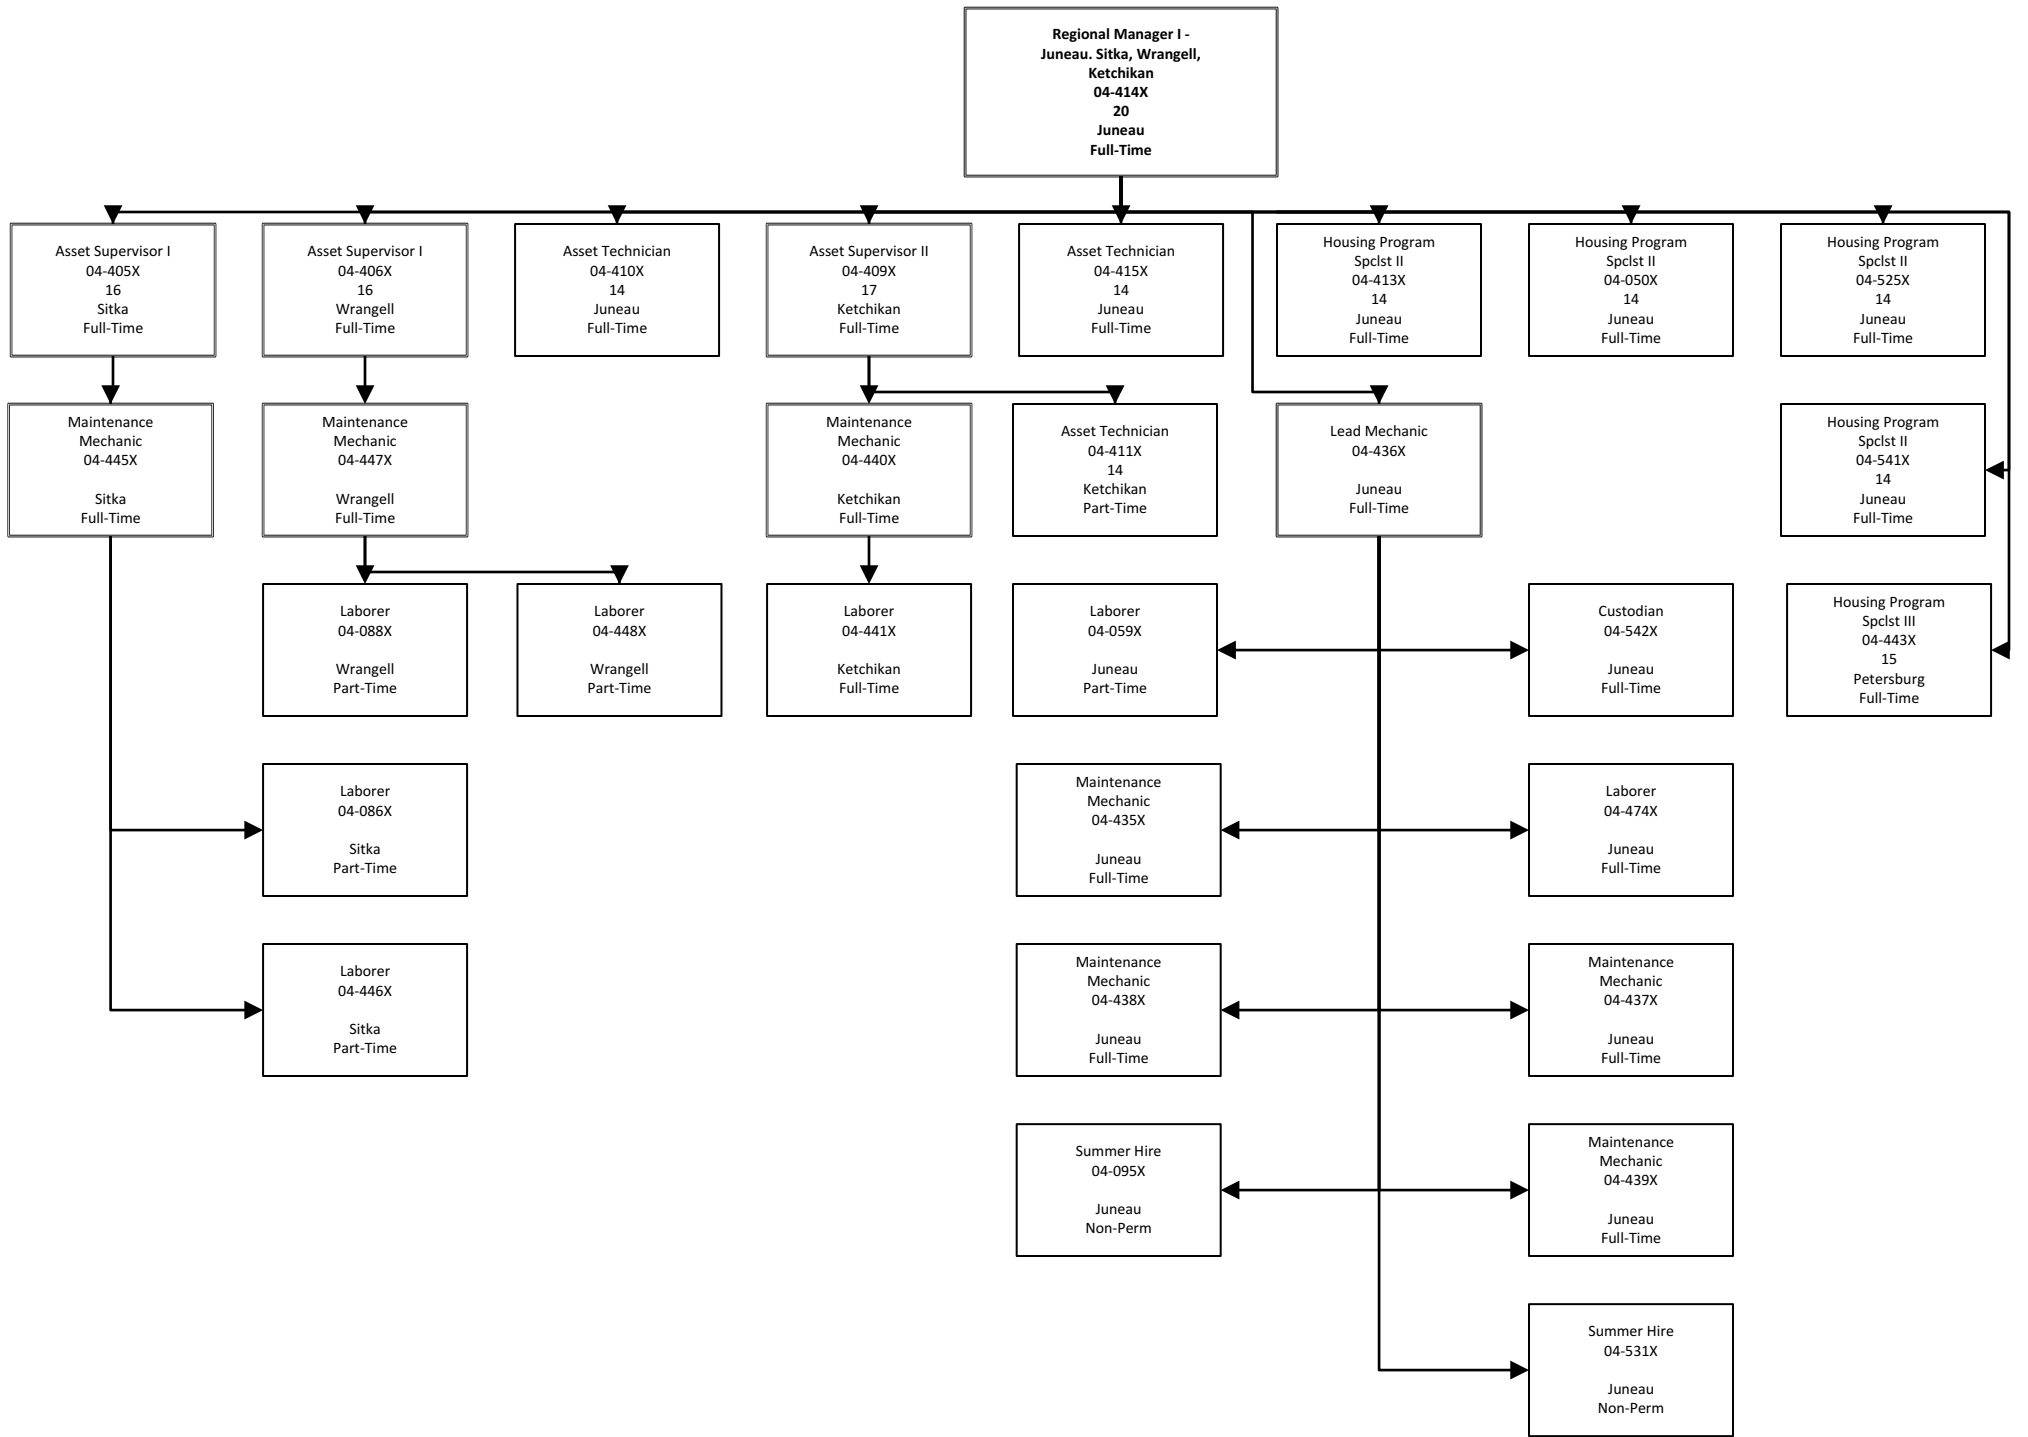

**Maintenance Mechanic
04-459X
Anchorage
Full-Time**

**Maintenance Mechanic
04-489X
Wasilla
Full-Time**

**Maintenance Mechanic
04-461X
Anchorage
Full-Time**

**Summer Hire
04-528X
Anchorage
Non-Perm**

**Summer Hire
04-089X
Anchorage
Non-Perm**

**Summer Hire
04-090X
Anchorage
Non-Perm**

**Maintenance Mechanic
04-454X
Anchorage
Full-Time**

**Maintenance Mechanic
04-460X
Anchorage
Full-Time**

**Maintenance Mechanic
04-462X
Anchorage
Full-Time**

Public Housing
Regional Manager II
- Bethel, Cordova,
Fairbanks,
04-398X
22
Fairbanks
Full-Time