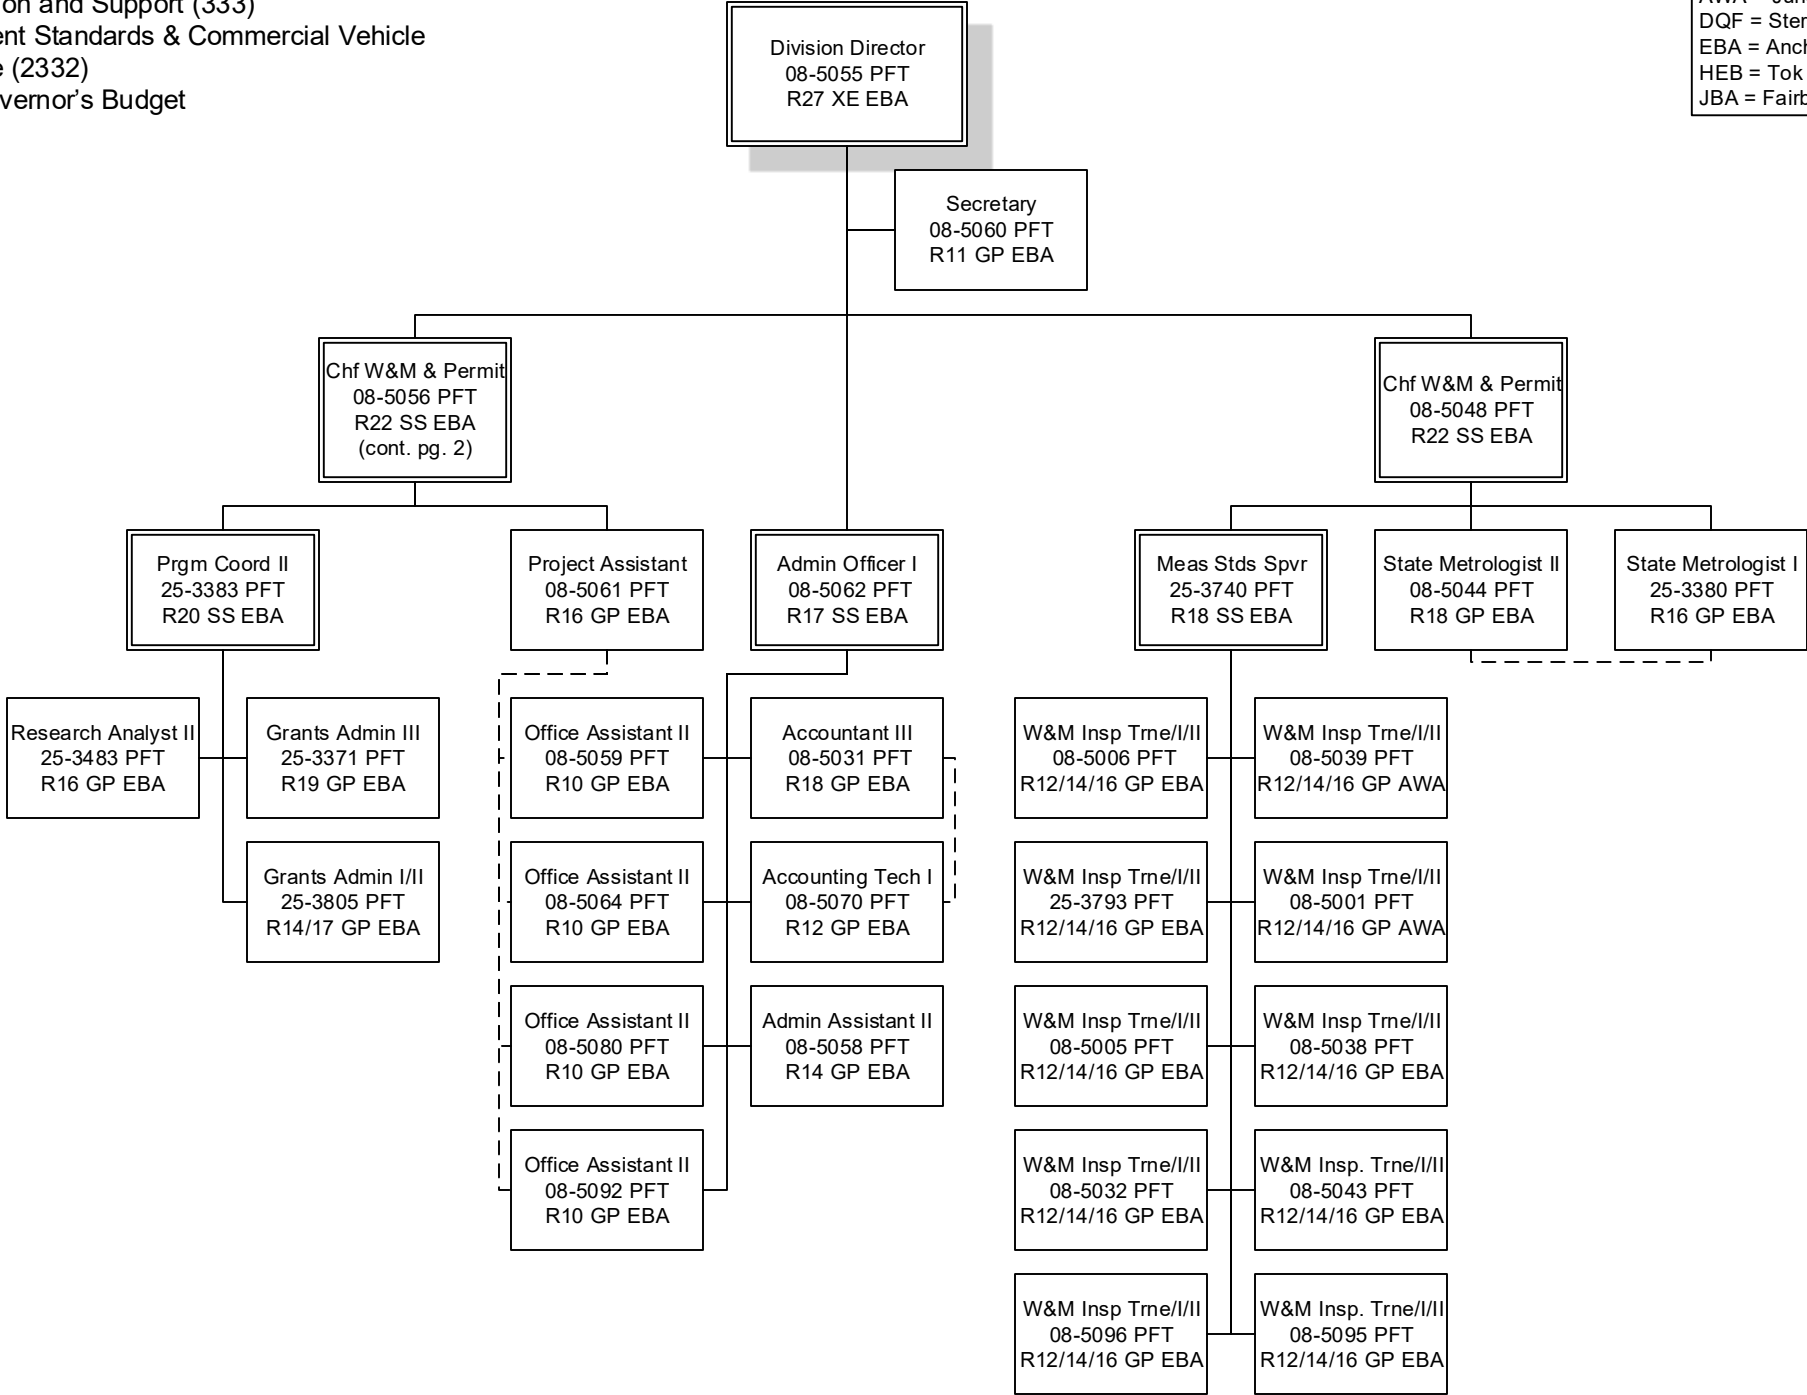

**Legend**  
 AWA = Juneau  
 DQF = Sterling  
 EBA = Anchorage  
 HEB = Tok  
 JBA = Fairbanks

Legend  
 AWA = Juneau  
 DQF = Sterling  
 EBA = Anchorage  
 HEB = Tok  
 JBA = Fairbanks