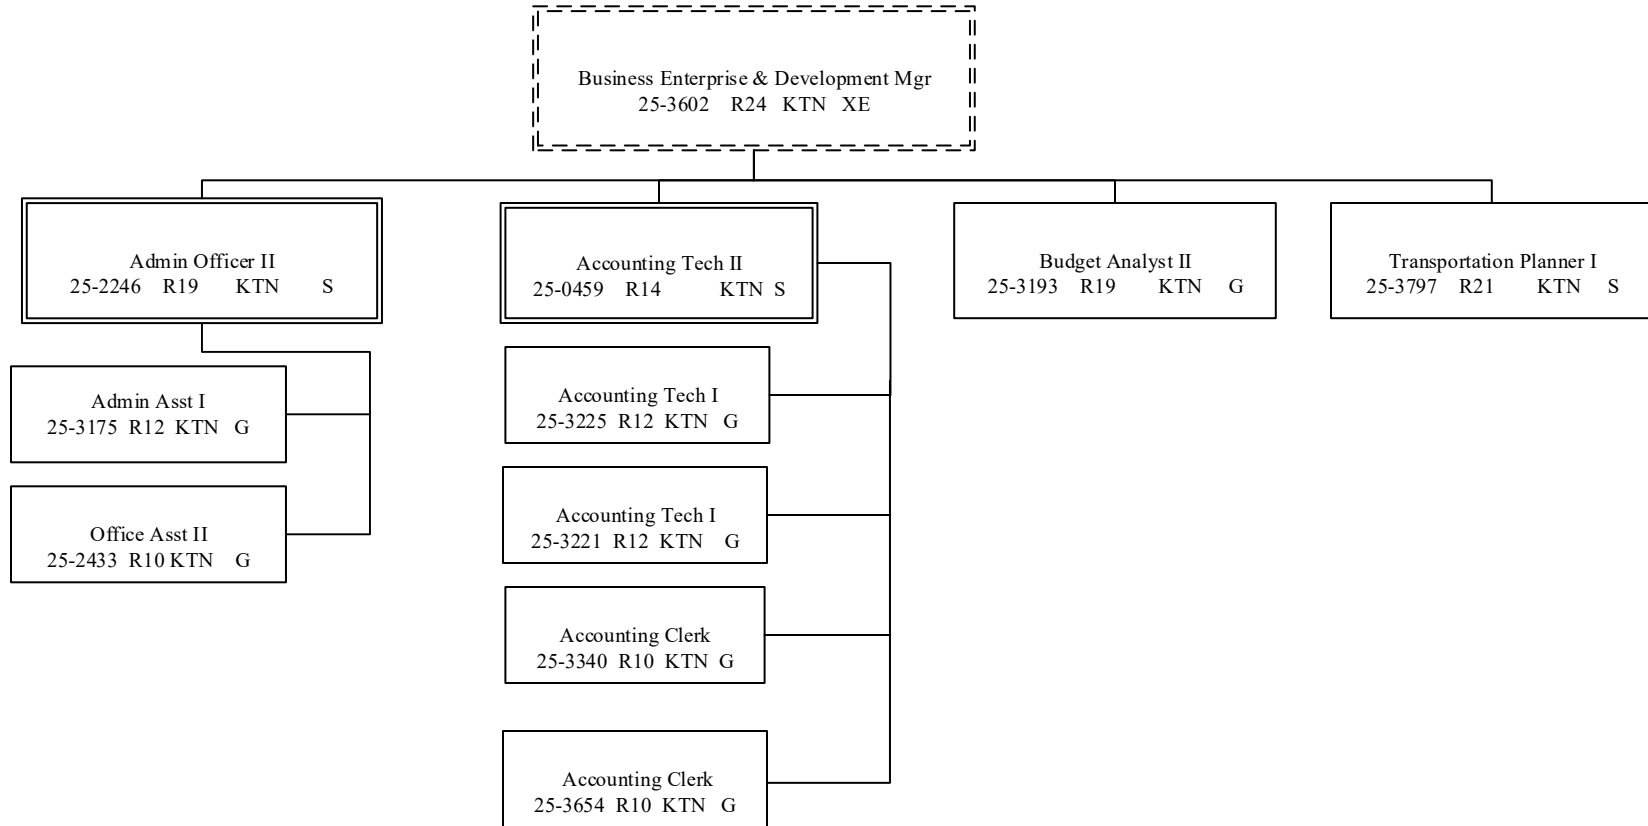

Department of Transportation & Public Facilities
Alaska Marine Highway System
Vessel Operations Management (629)
FY2020 Governor's Budget

G = General Gov., AK State Employees Assoc.
S = Supervisory, AK Public Employees Assoc.
XE = Exempt
KTN = Ketchikan