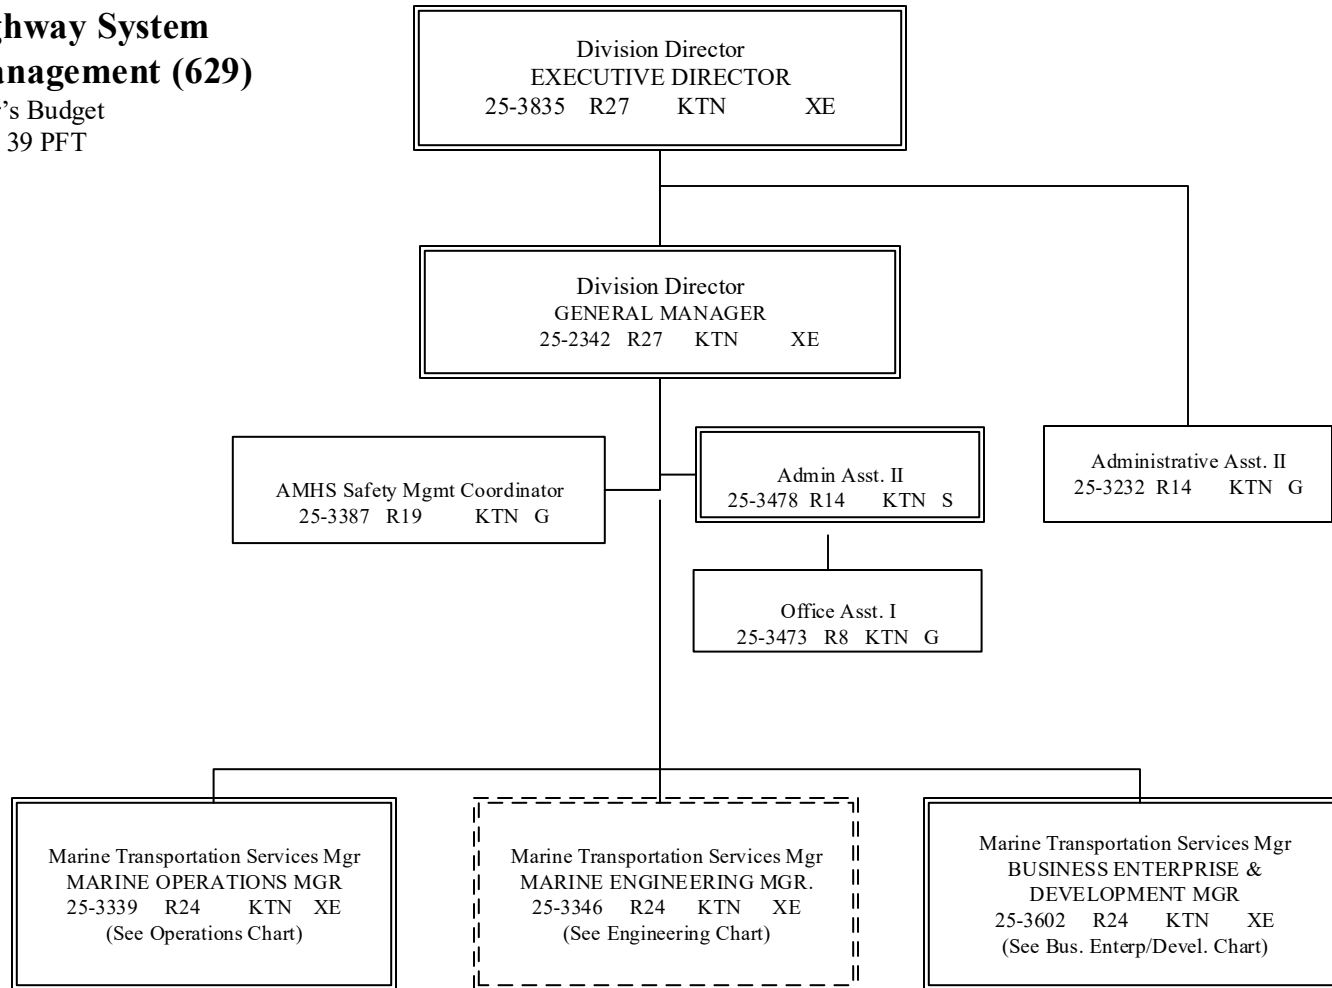

Department of Transportation & Public Facilities
Alaska Marine Highway System
Vessel Operations Management (629)
 FY2020 Governor's Budget
 Position Counts: 39 PFT

G = General Gov., AK State Employees Assoc.
 S = Supervisory, AK Public Employees Assoc.
 XE = Exempt
 KTN = Ketchikan