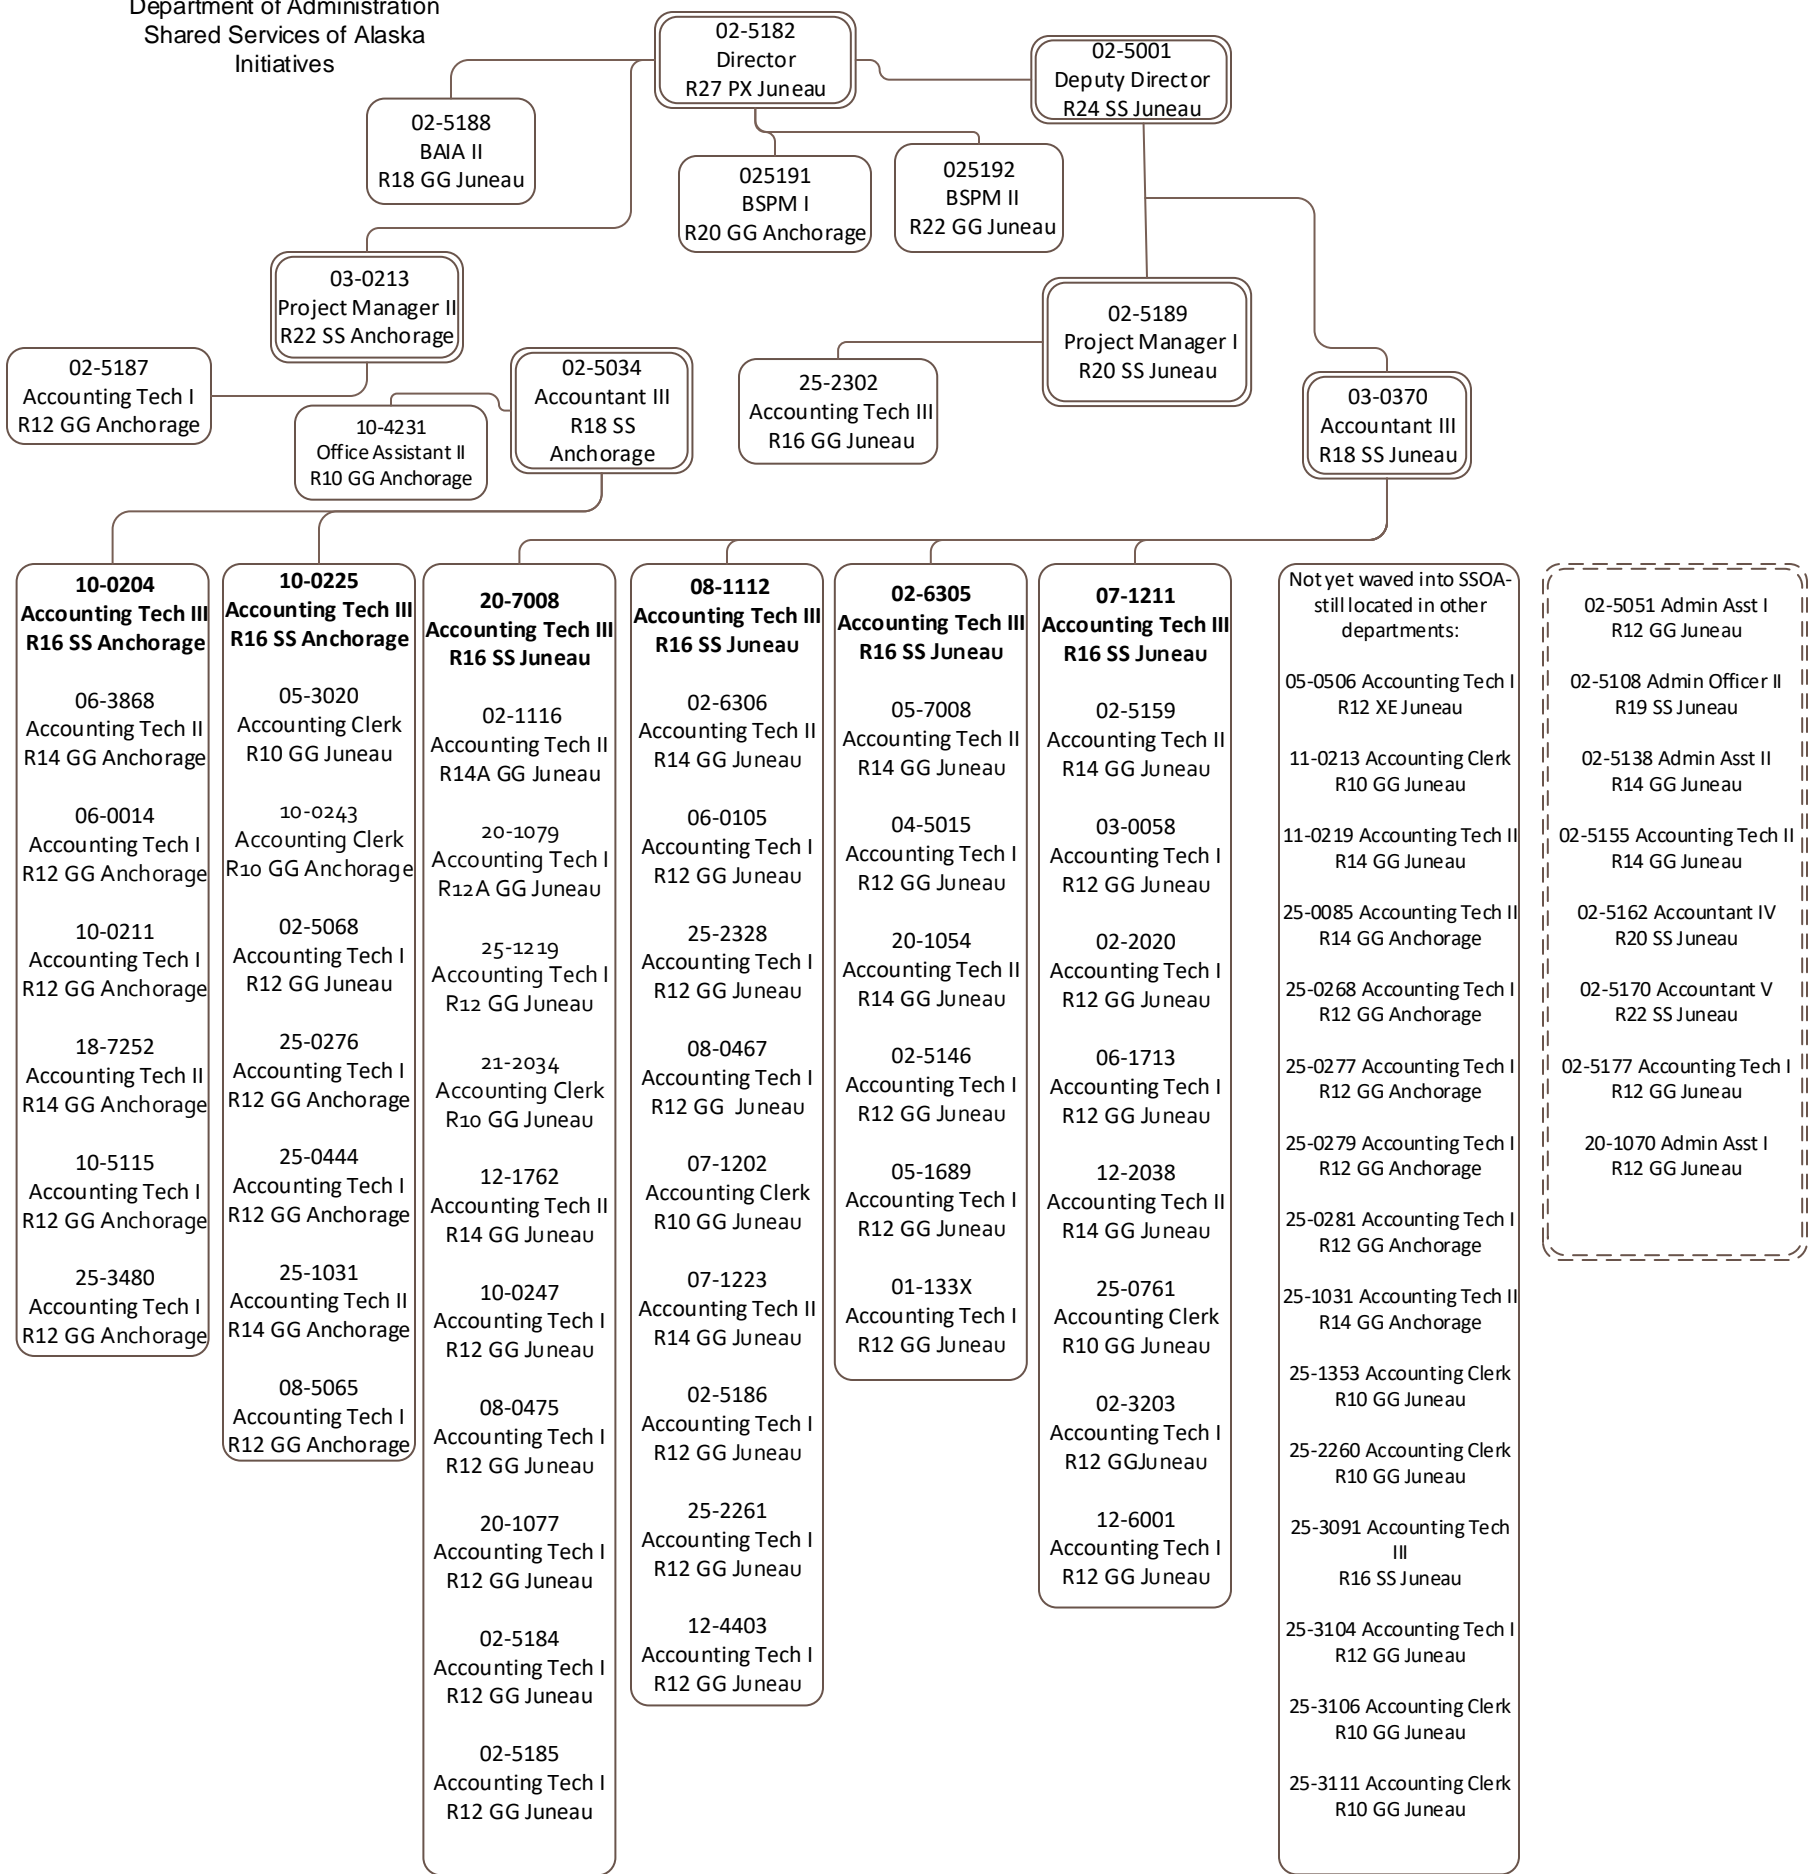

Department of Administration
Shared Services of Alaska
Initiatives

Legend

- Double lined boxes or bolded print denote supervisor
- Single lined boxes denote direct reports
- Double dotted line refers to split PCNs counted in other components
- R denotes salary range
- GG/SS denote bargaining unit
- All positions are classified, or CL, unless noted as exempt or partially exempt, or XE or PX