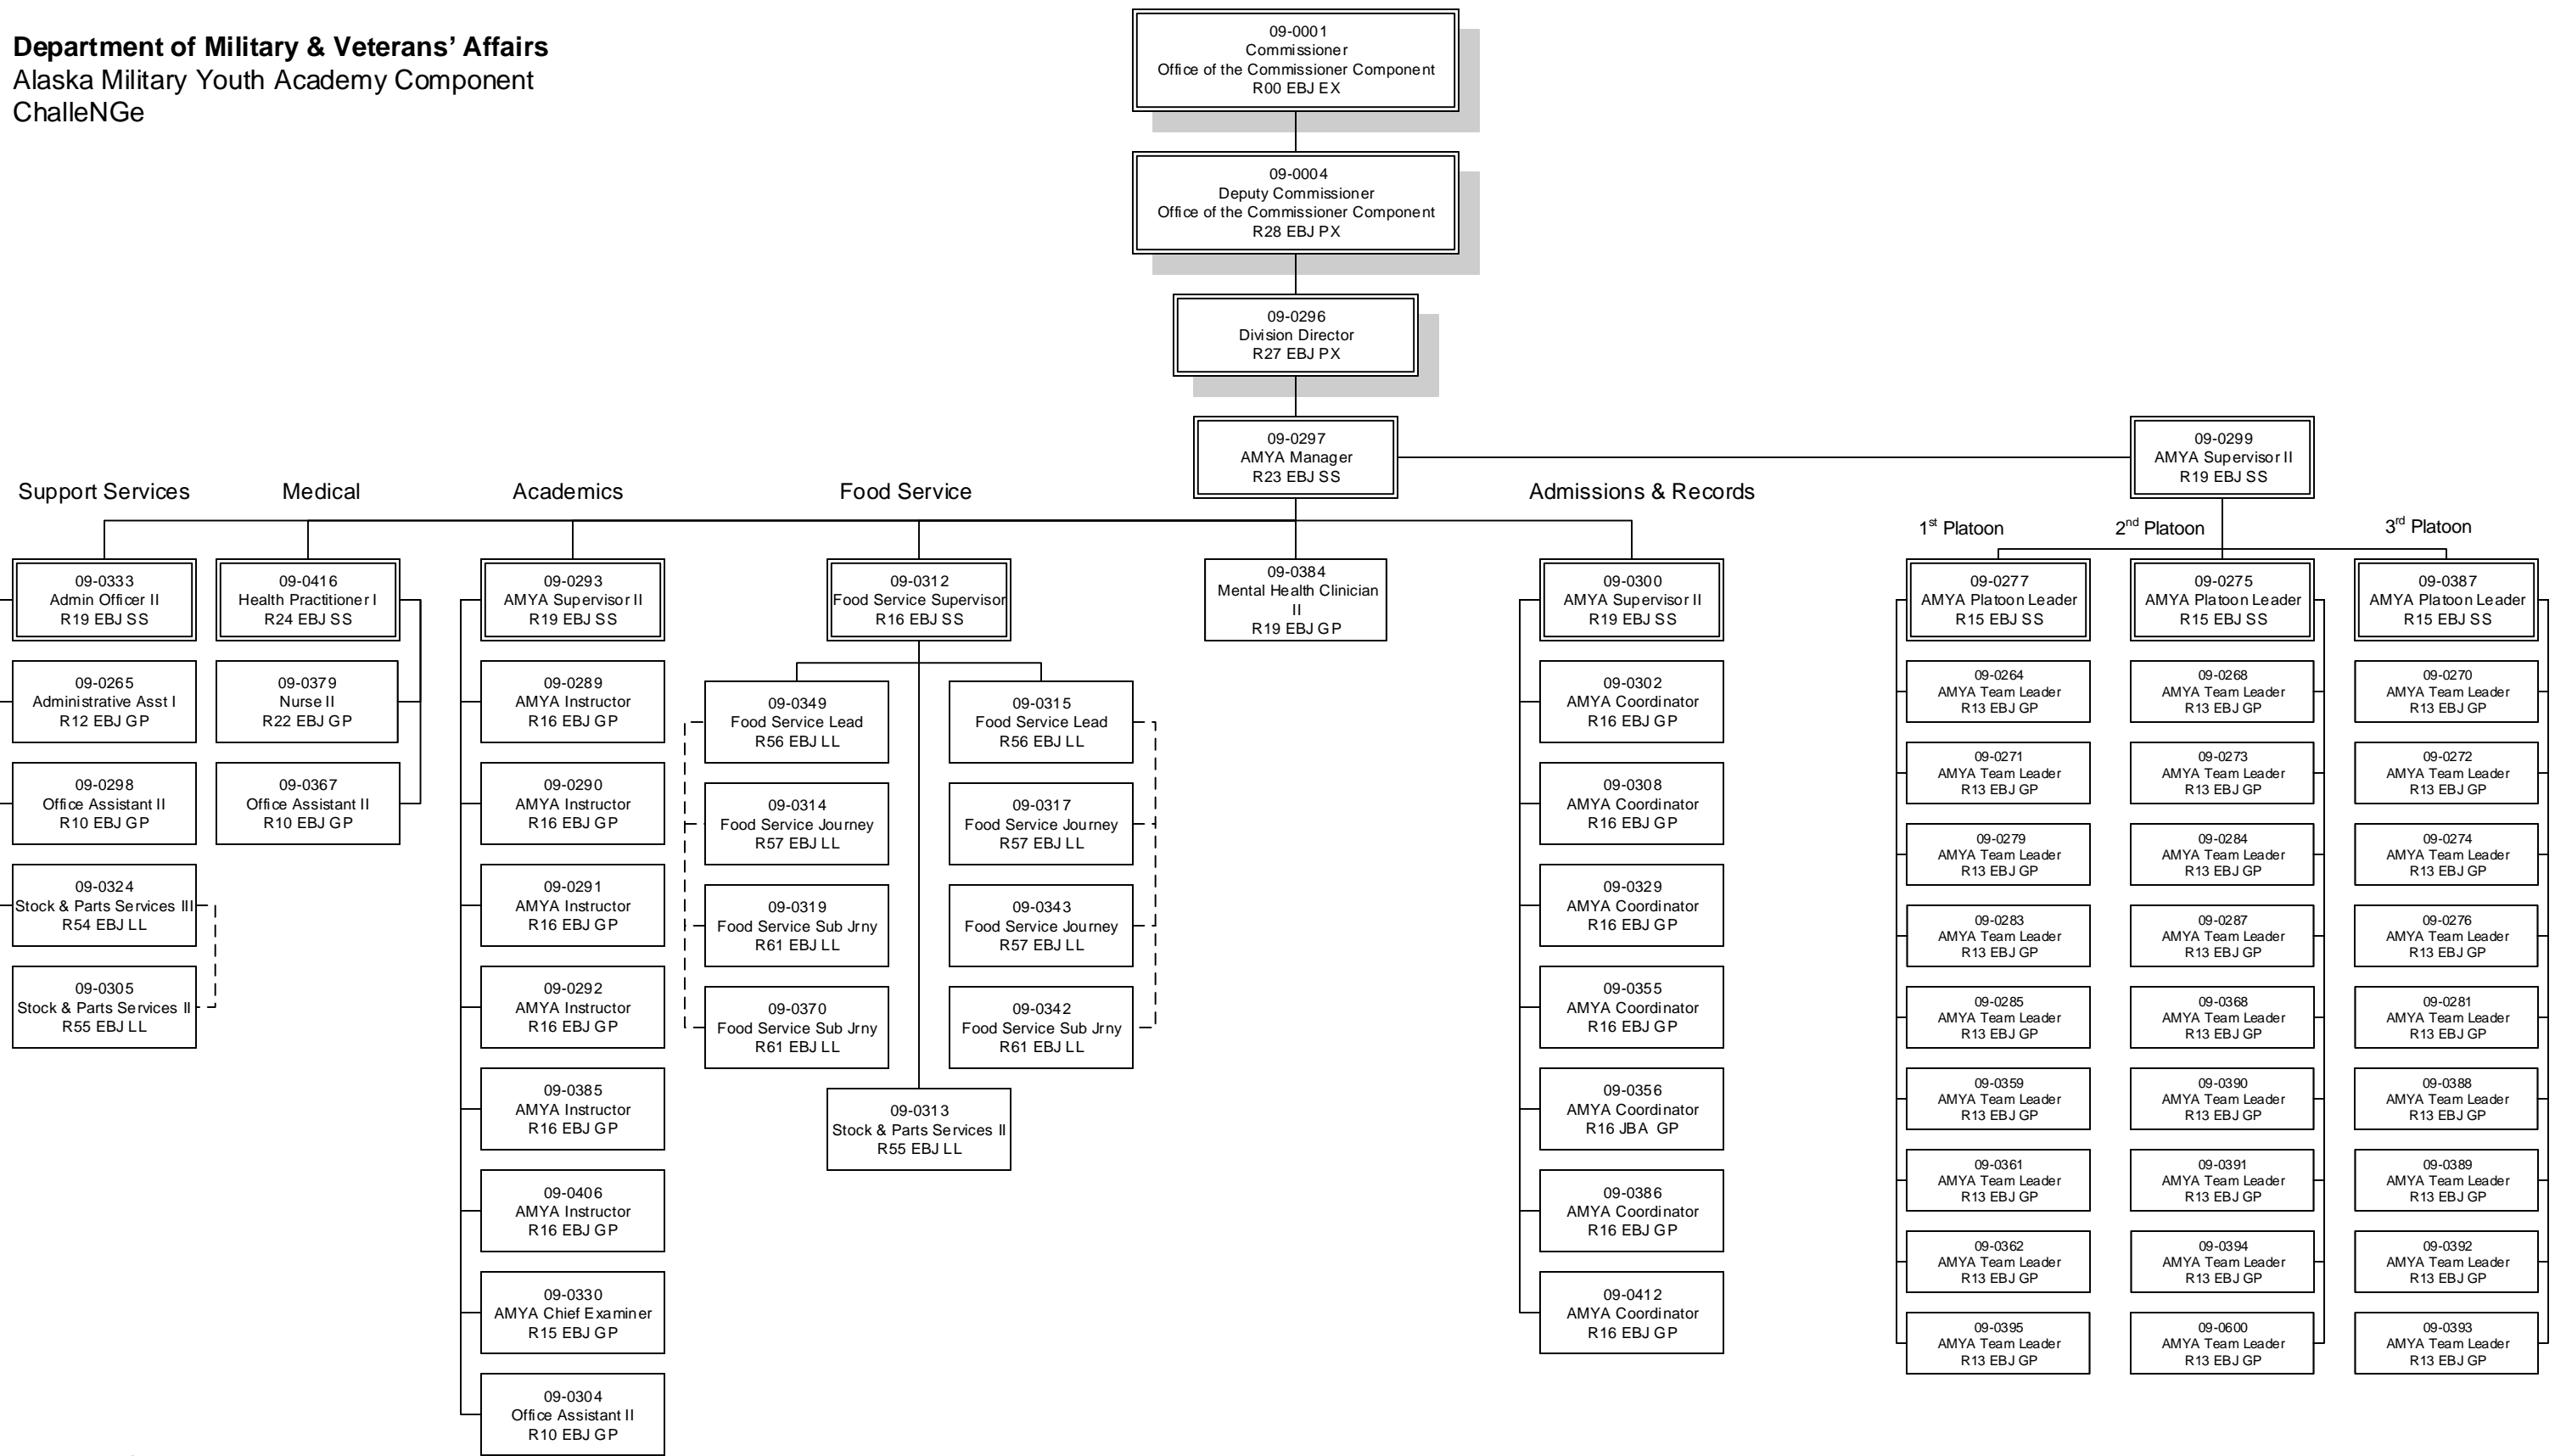

Department of Military & Veterans' Affairs
Alaska Military Youth Academy Component
ChalleNGe

Location Codes
 EBJ-Joint Base Elmendorf-Richardson
 JBA-Fairbanks

Bargaining Unit Codes
 GG-General Gov't Employees
 GP-General Gov't Employees
 LL-Labor, Trades & Crafts
 SS-Supervisory Employees
 XE-Exempt Executive