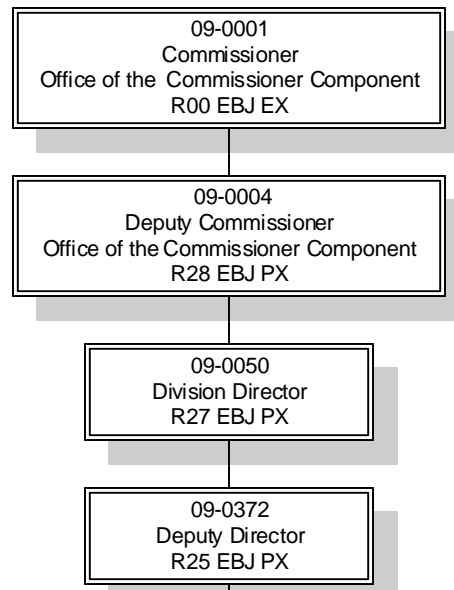

Department of Military and Veterans Affairs
 Division of Homeland Security and Emergency Management Component

Location Codes
 EBJ-Joint Base Elmendorf-Richardson

Bargaining Unit Codes
 GG-General Gov't Employees
 GP-General Gov't Employees
 LL-Labor, Trades & Crafts
 SS-Supervisory Employees
 XE-Exempt Executive