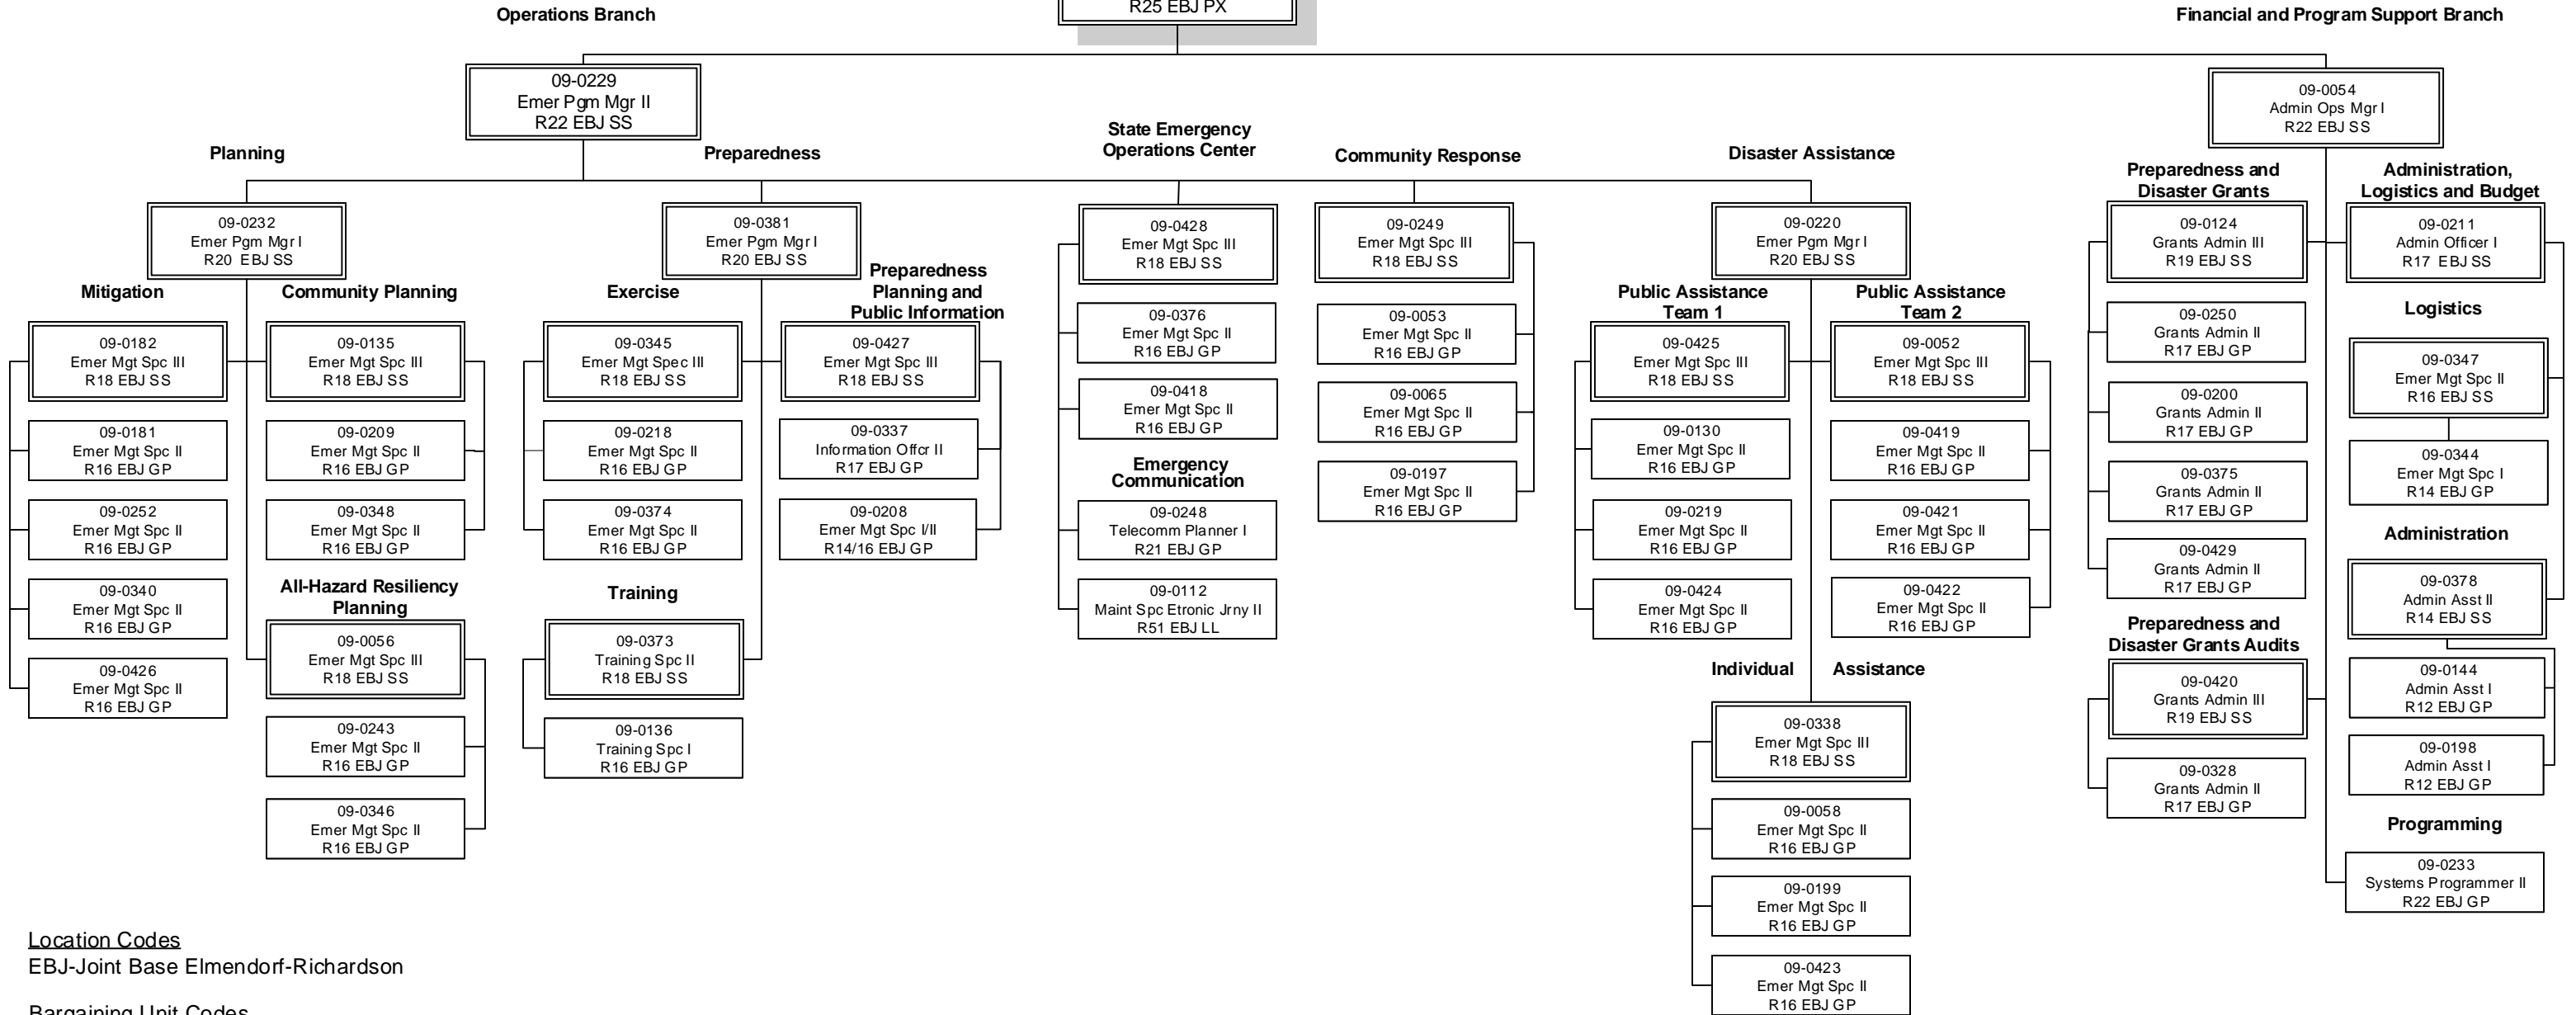

Department of Military and Veterans Affairs
 Division of Homeland Security and Emergency Management Component

Location Codes
 EBJ-Joint Base Elmendorf-Richardson

Bargaining Unit Codes
 GG-General Gov't Employees
 GP-General Gov't Employees
 LL-Labor, Trades & Crafts
 SS-Supervisory Employees
 XE-Exempt Executive