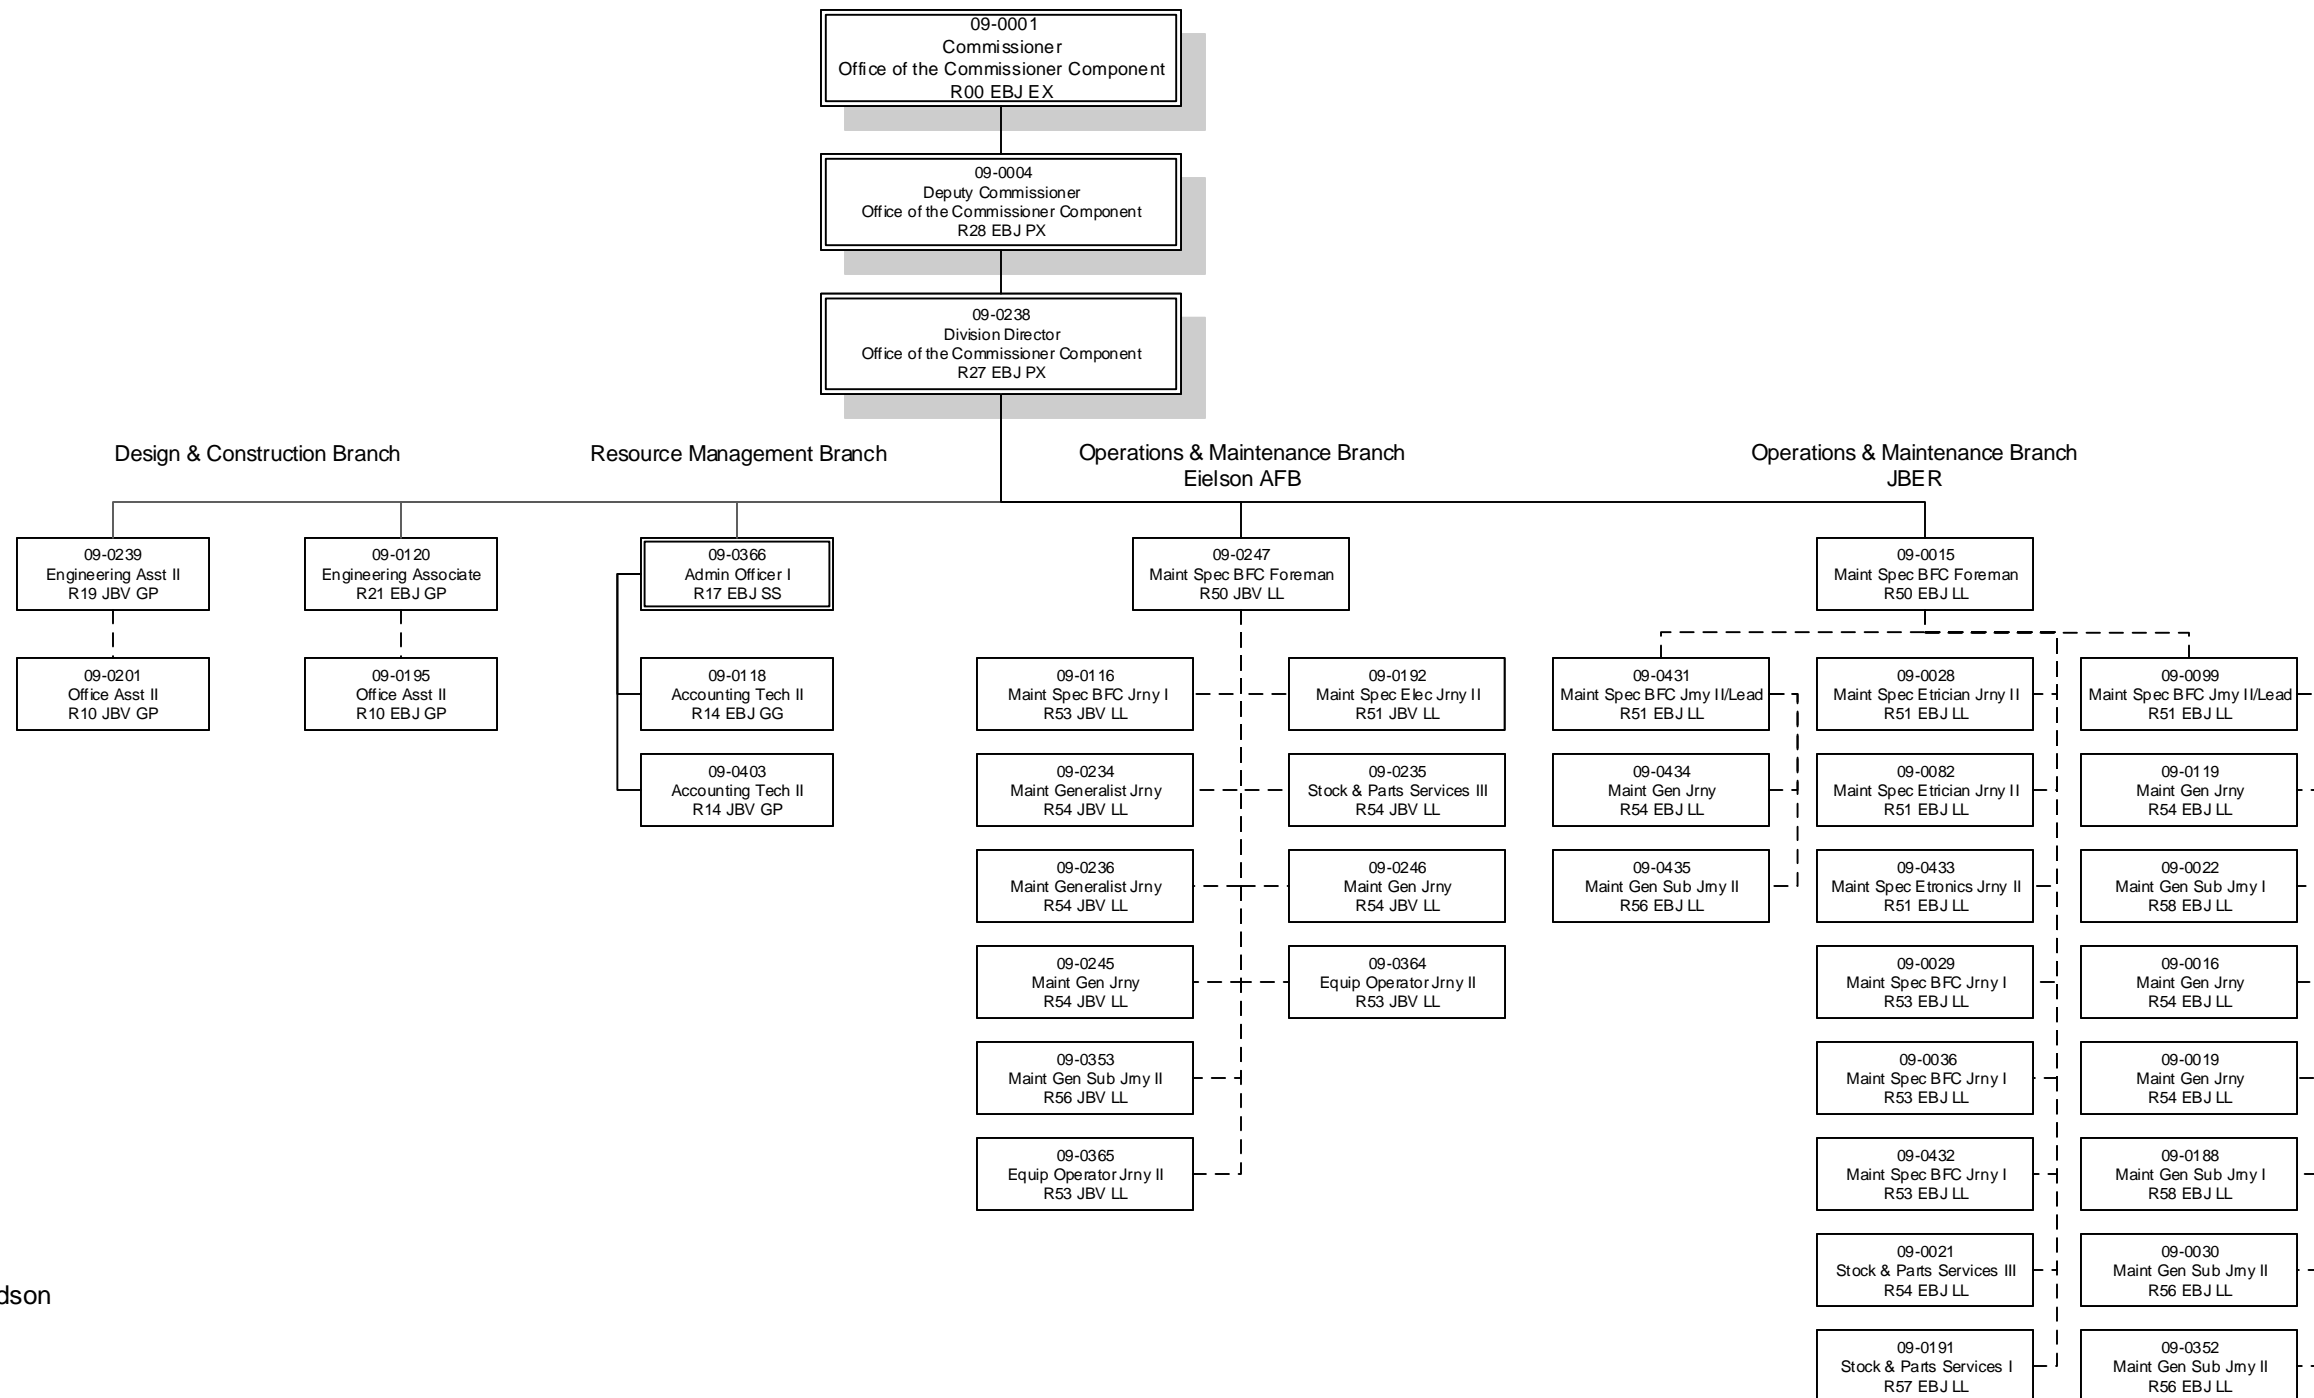

Department of Military & Veterans' Affairs
Air Guard Facilities Maintenance Component

Location Codes

EBJ-Joint Base Elmendorf-Richardson

JBV-Eielson AFB

Bargaining Unit Codes

GG-General Gov't Employees

GP-General Gov't Employees

LL-Labor, Trades & Crafts

SS-Supervisory Employees

XE-Exempt Executive