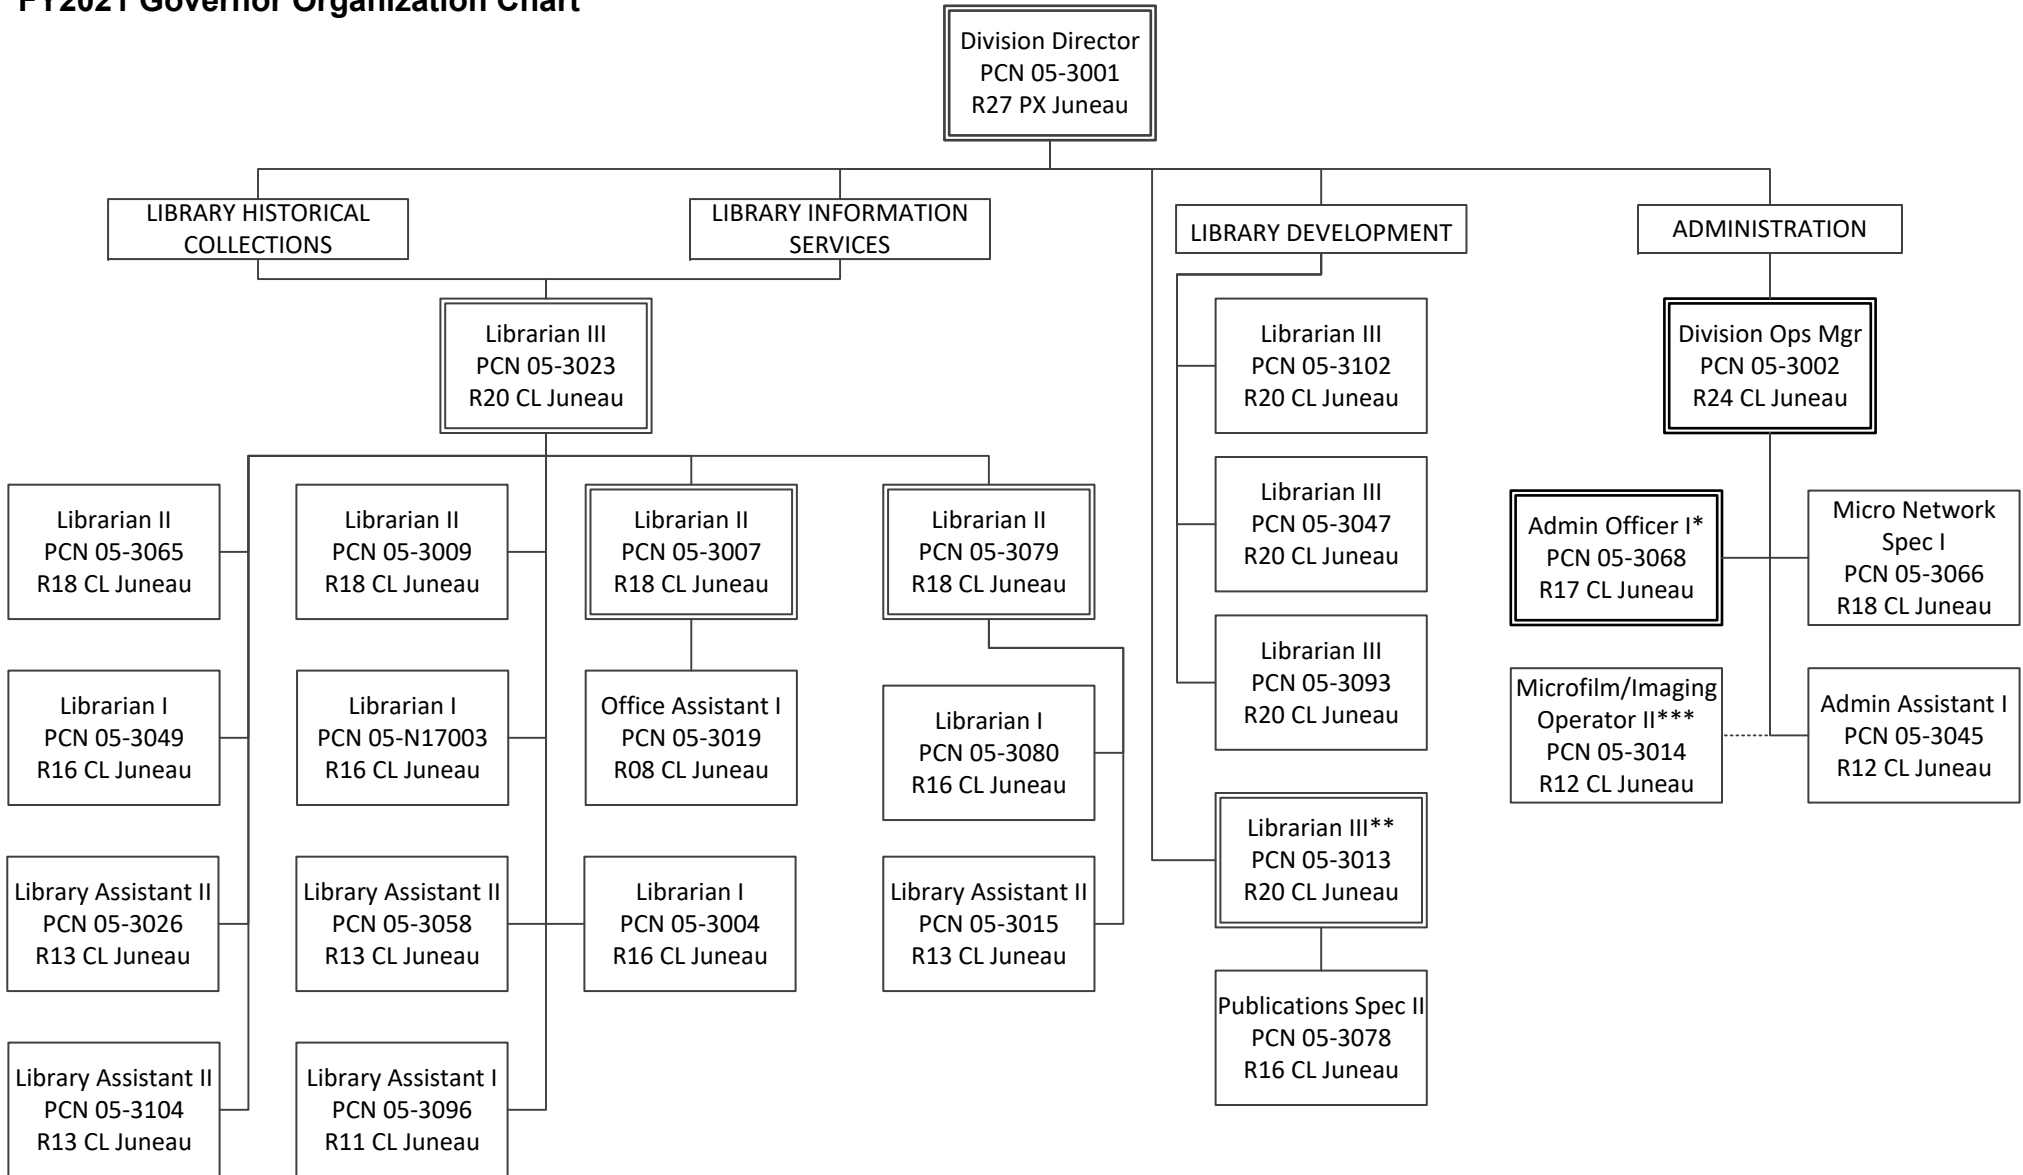

State of Alaska
Department of Education and Early Development
Alaska State Libraries, Archives and Museums
Library Operations (208)
FY2021 Governor Organization Chart

*PCN 05-3068 supervises PCN 05-4034 in the Museum Operations component.

** PCN 05-3013 also supervises PCN 05-3003 in the Online with Libraries (OWL) component.

*** PCN 05-3014 is supervised by PCN 05-3510 in the Archives component.