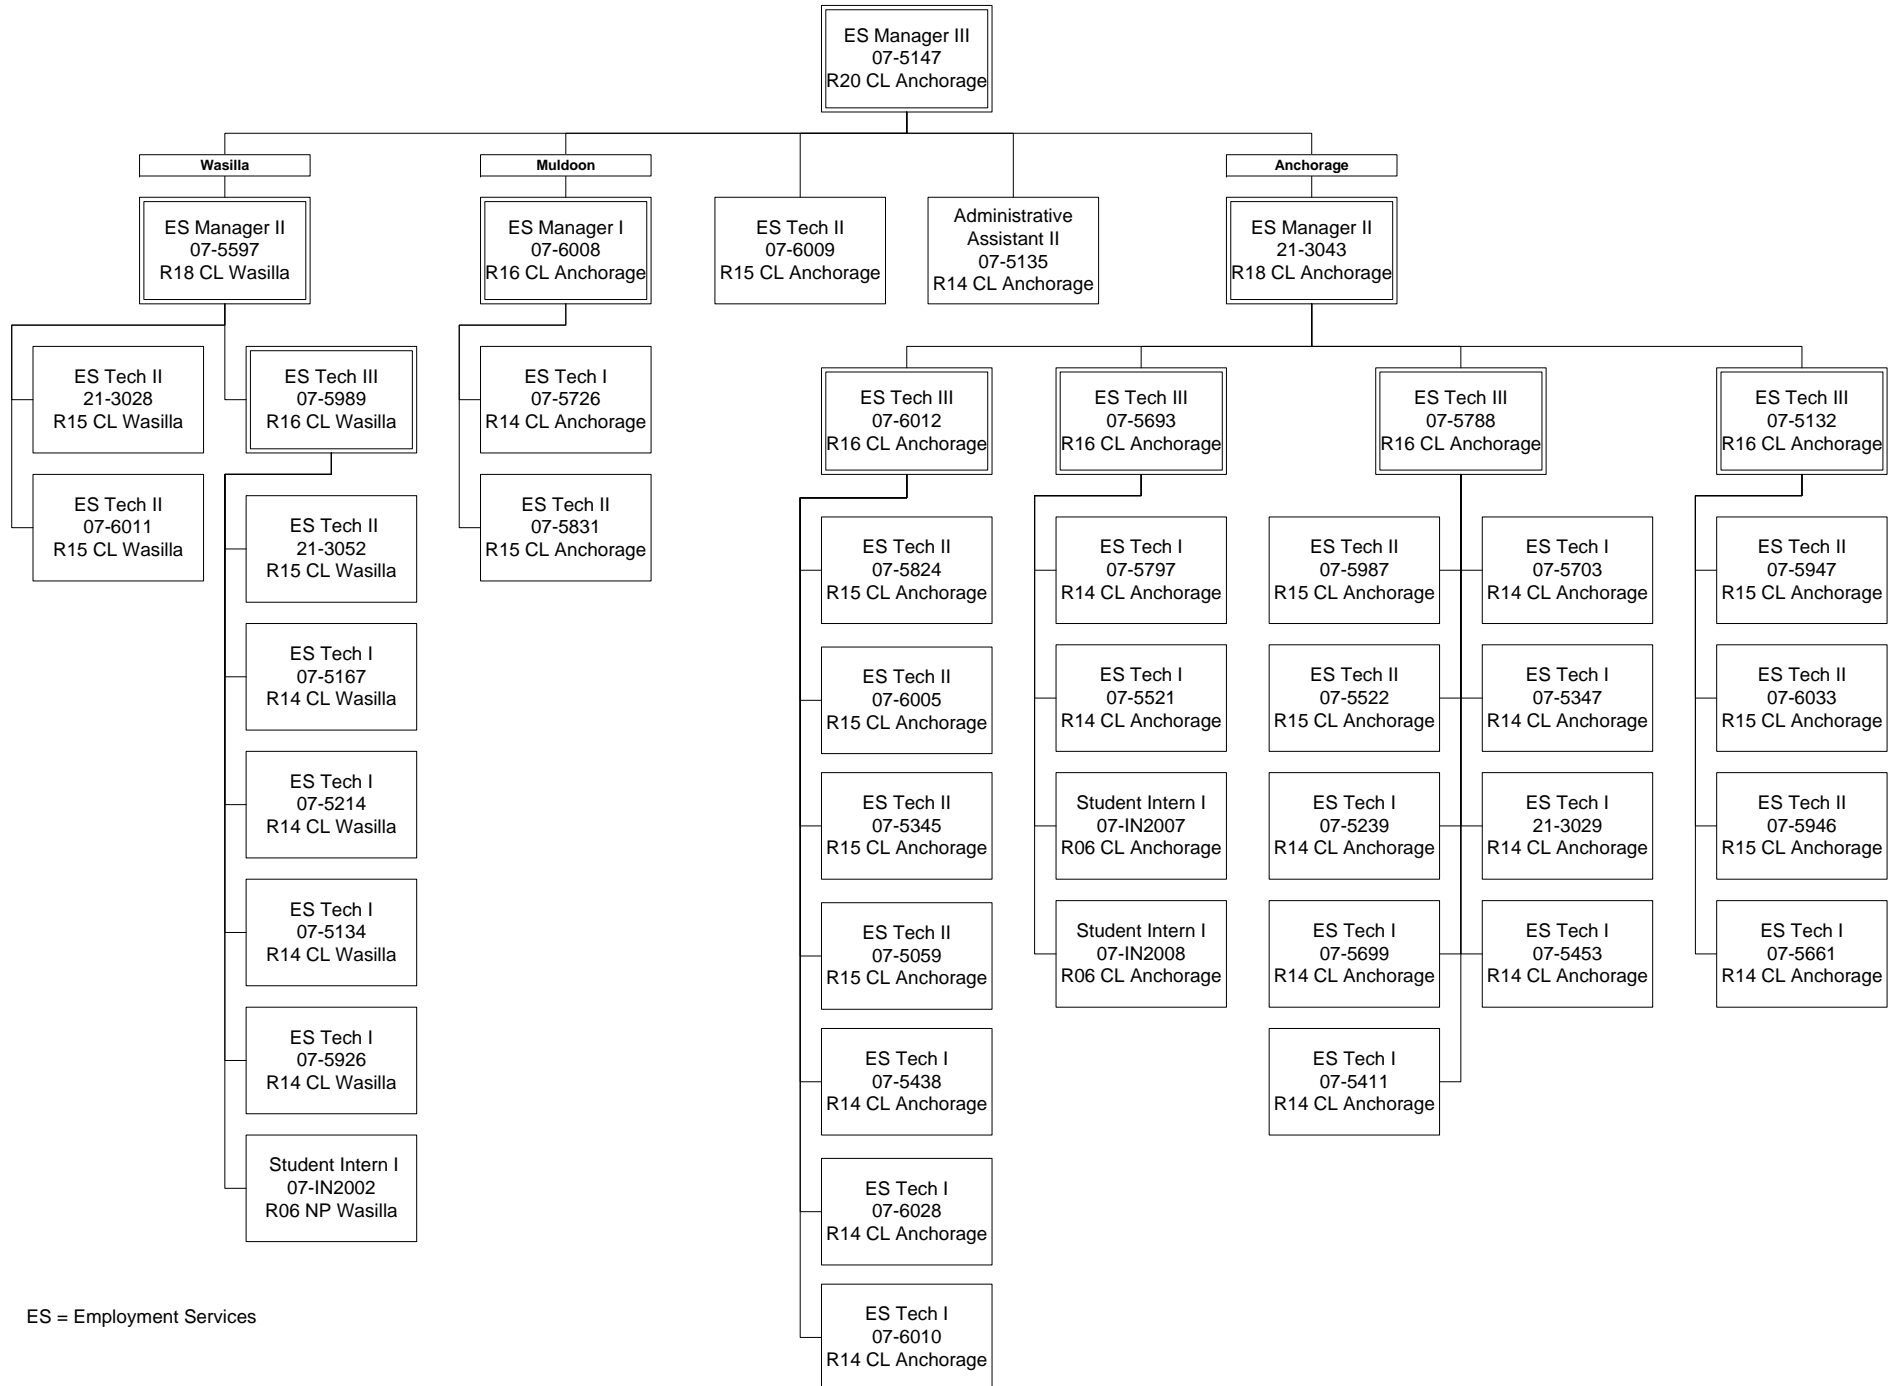

Department of Labor and Workforce Development
Division of Employment and Training Services / Workforce Services
FY2021 Governor Organization Chart

ES = Employment Services

Department of Labor and Workforce Development
 Division of Employment and Training Services / Workforce Services Central Region
 FY2021 Governor Organization Chart

ES = Employment Services

Department of Labor and Workforce Development
 Division of Employment and Training Services / Workforce Services Gulf Coast & Southwest Region
 FY2021 Governor Organization Chart

Department of Labor and Workforce Development
 Division of Employment and Training Services / Workforce Services Southeast and Northern Regions
 FY2021 Governor Organization Chart

ES = Employment Services