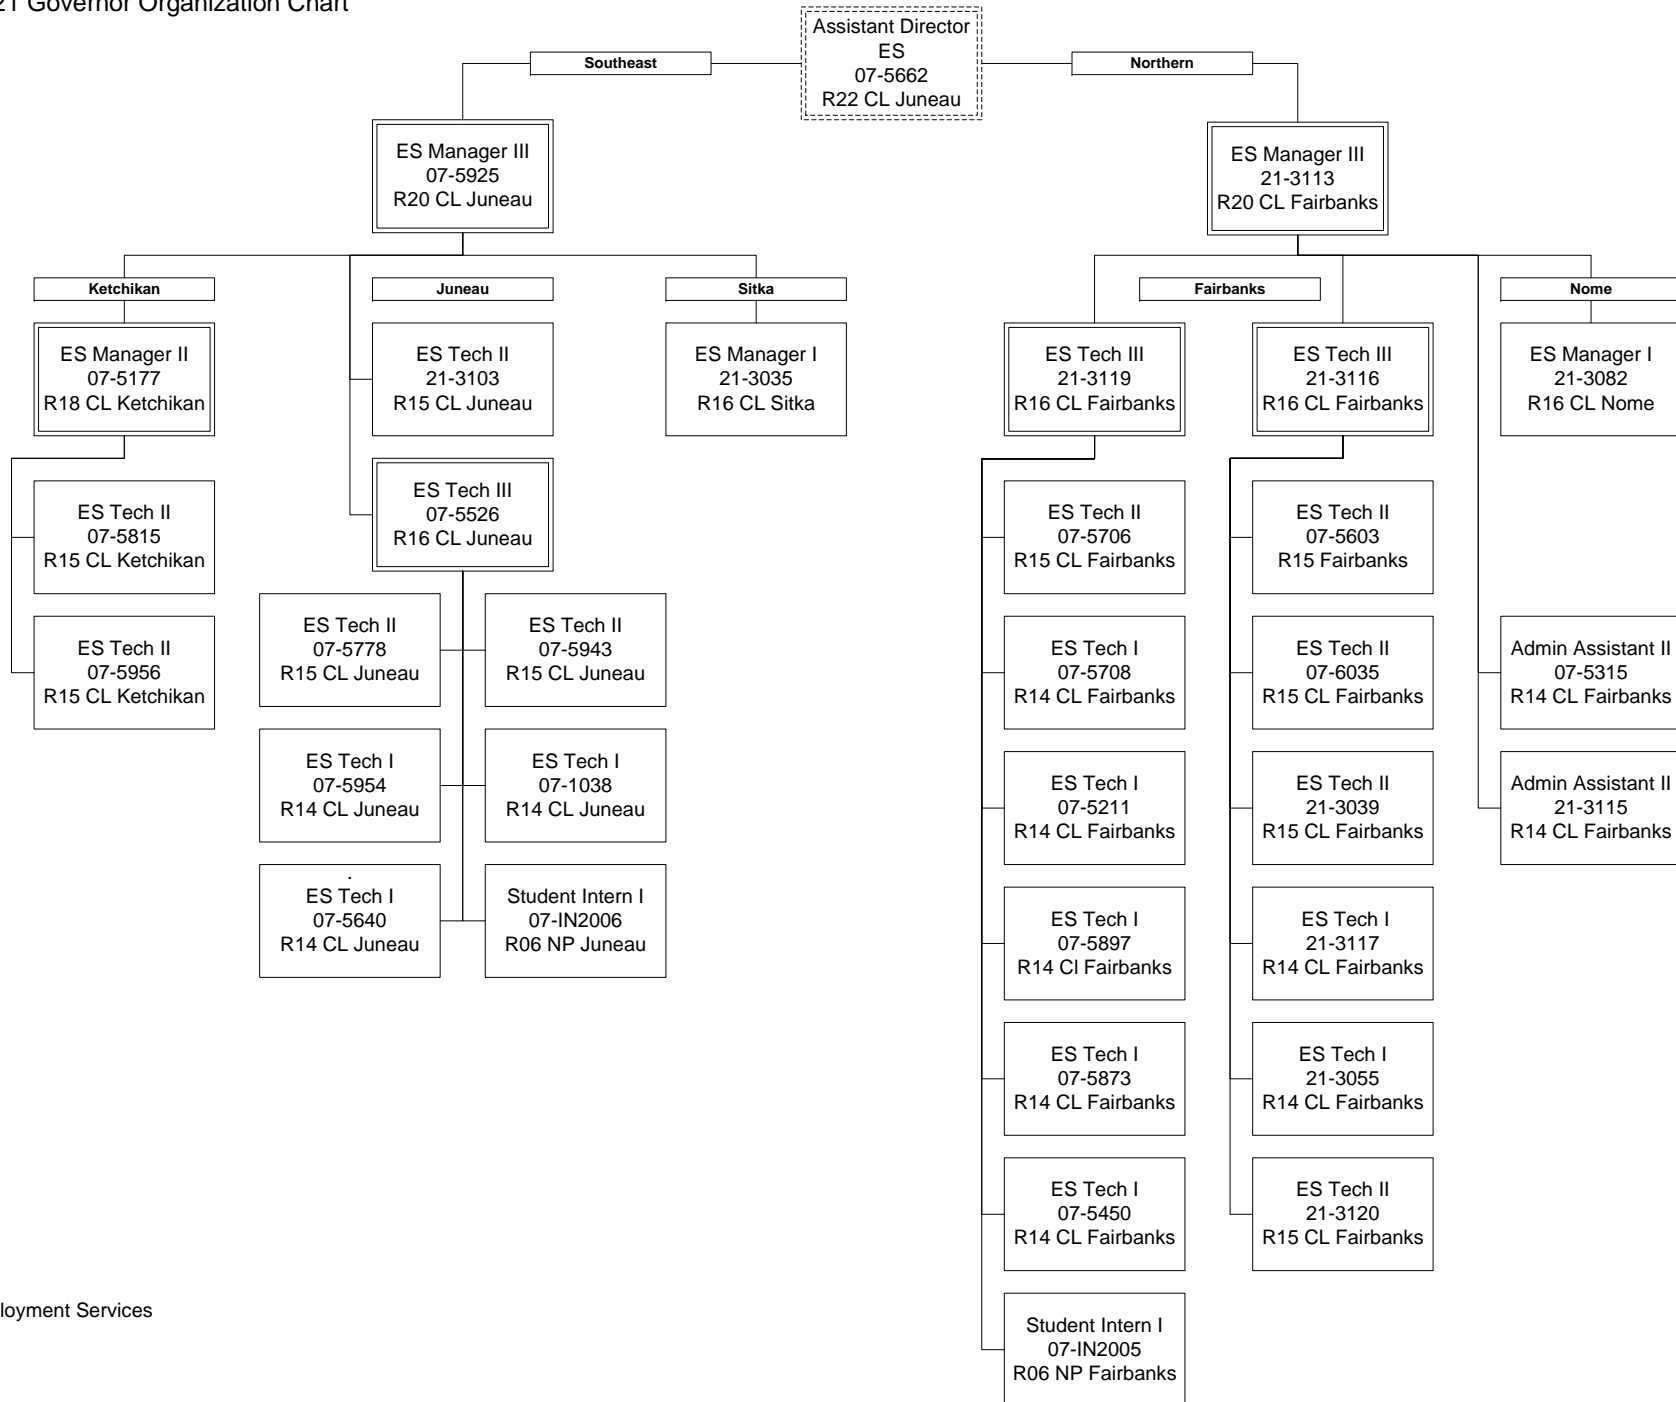

Department of Labor and Workforce Development
Division of Employment and Training Services / Workforce Services
FY2021 Governor Organization Chart

ES = Employment Services

Department of Labor and Workforce Development
 Division of Employment and Training Services / Workforce Services Central Region
 FY2021 Governor Organization Chart

ES = Employment Services

Department of Labor and Workforce Development
 Division of Employment and Training Services / Workforce Services Gulf Coast & Southwest Region
 FY2021 Governor Organization Chart

Department of Labor and Workforce Development
 Division of Employment and Training Services / Workforce Services Southeast and Northern Regions
 FY2021 Governor Organization Chart

ES = Employment Services