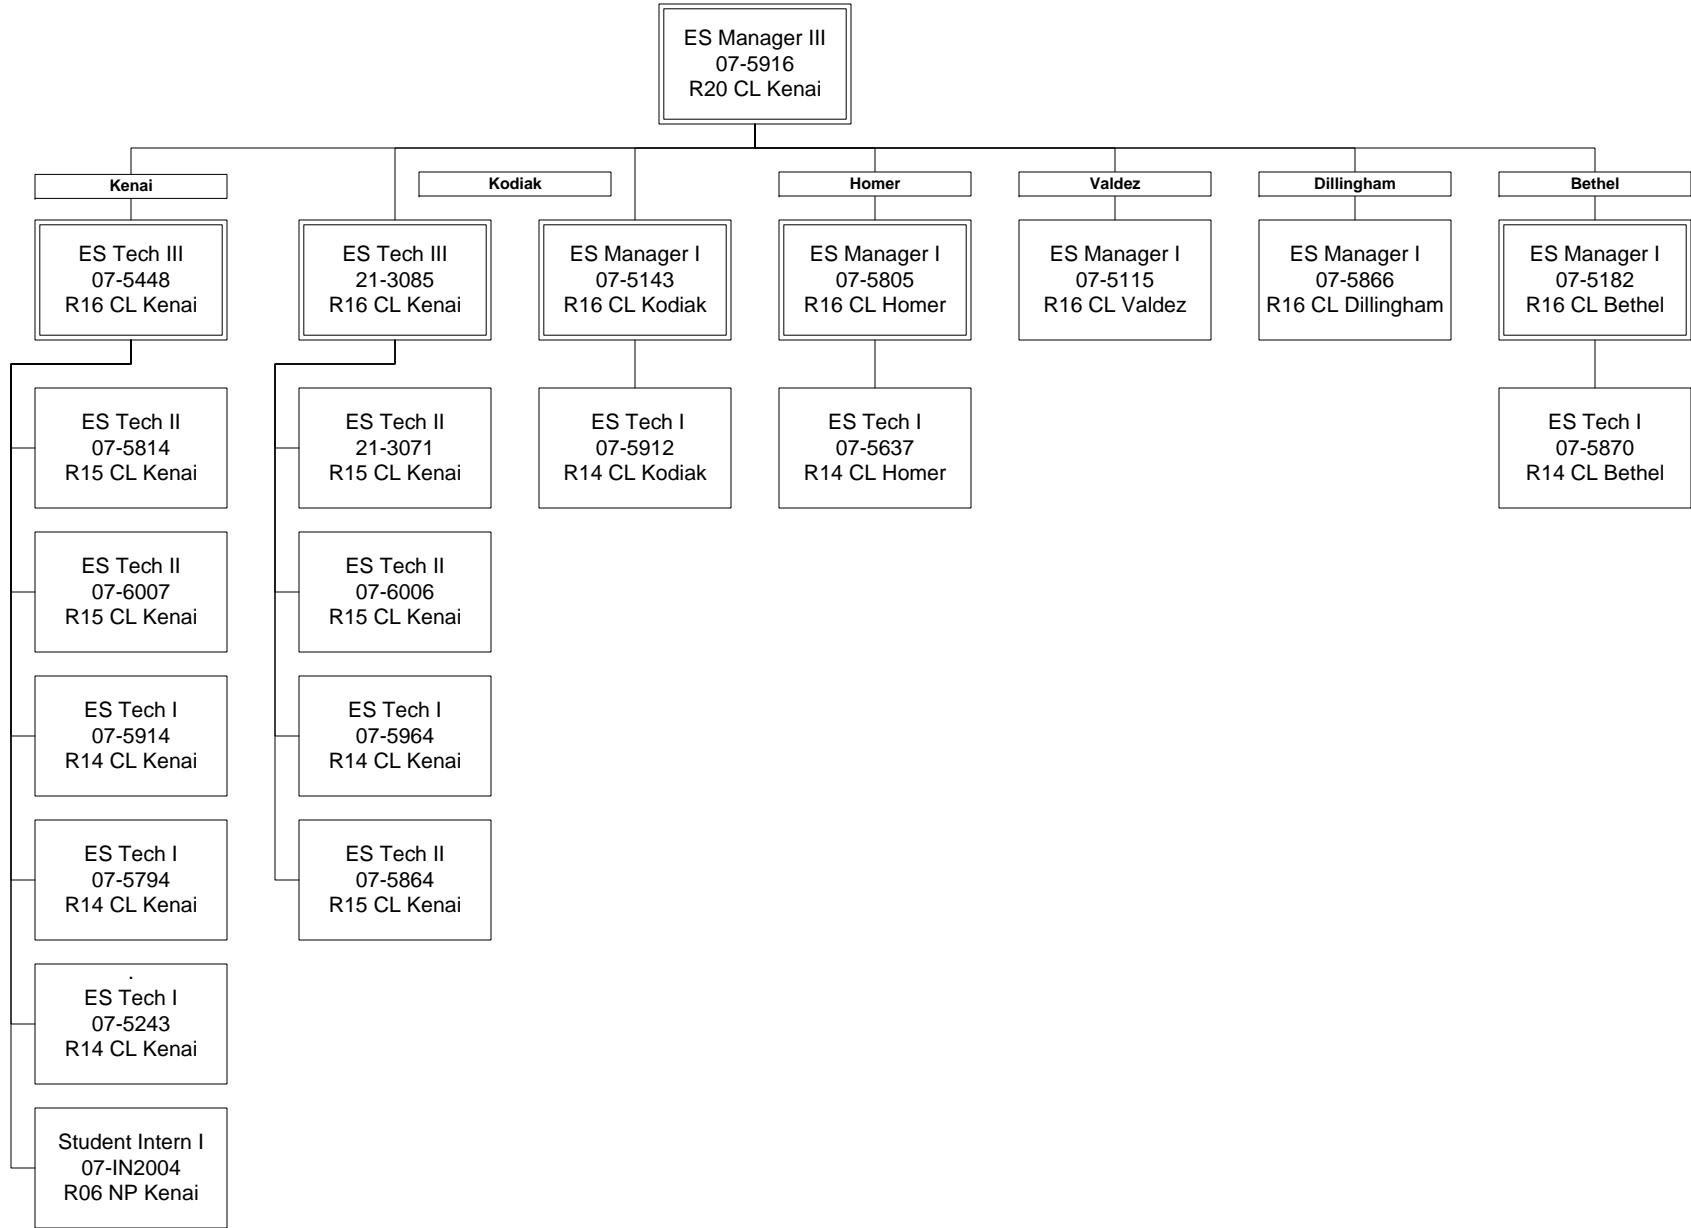

Department of Labor and Workforce Development
Division of Employment and Training Services / Workforce Services
FY2021 Governor Organization Chart

ES = Employment Services

Department of Labor and Workforce Development
 Division of Employment and Training Services / Workforce Services Central Region
 FY2021 Governor Organization Chart

ES = Employment Services

Department of Labor and Workforce Development
 Division of Employment and Training Services / Workforce Services Gulf Coast & Southwest Region
 FY2021 Governor Organization Chart

Department of Labor and Workforce Development
 Division of Employment and Training Services / Workforce Services Southeast and Northern Regions
 FY2021 Governor Organization Chart

ES = Employment Services