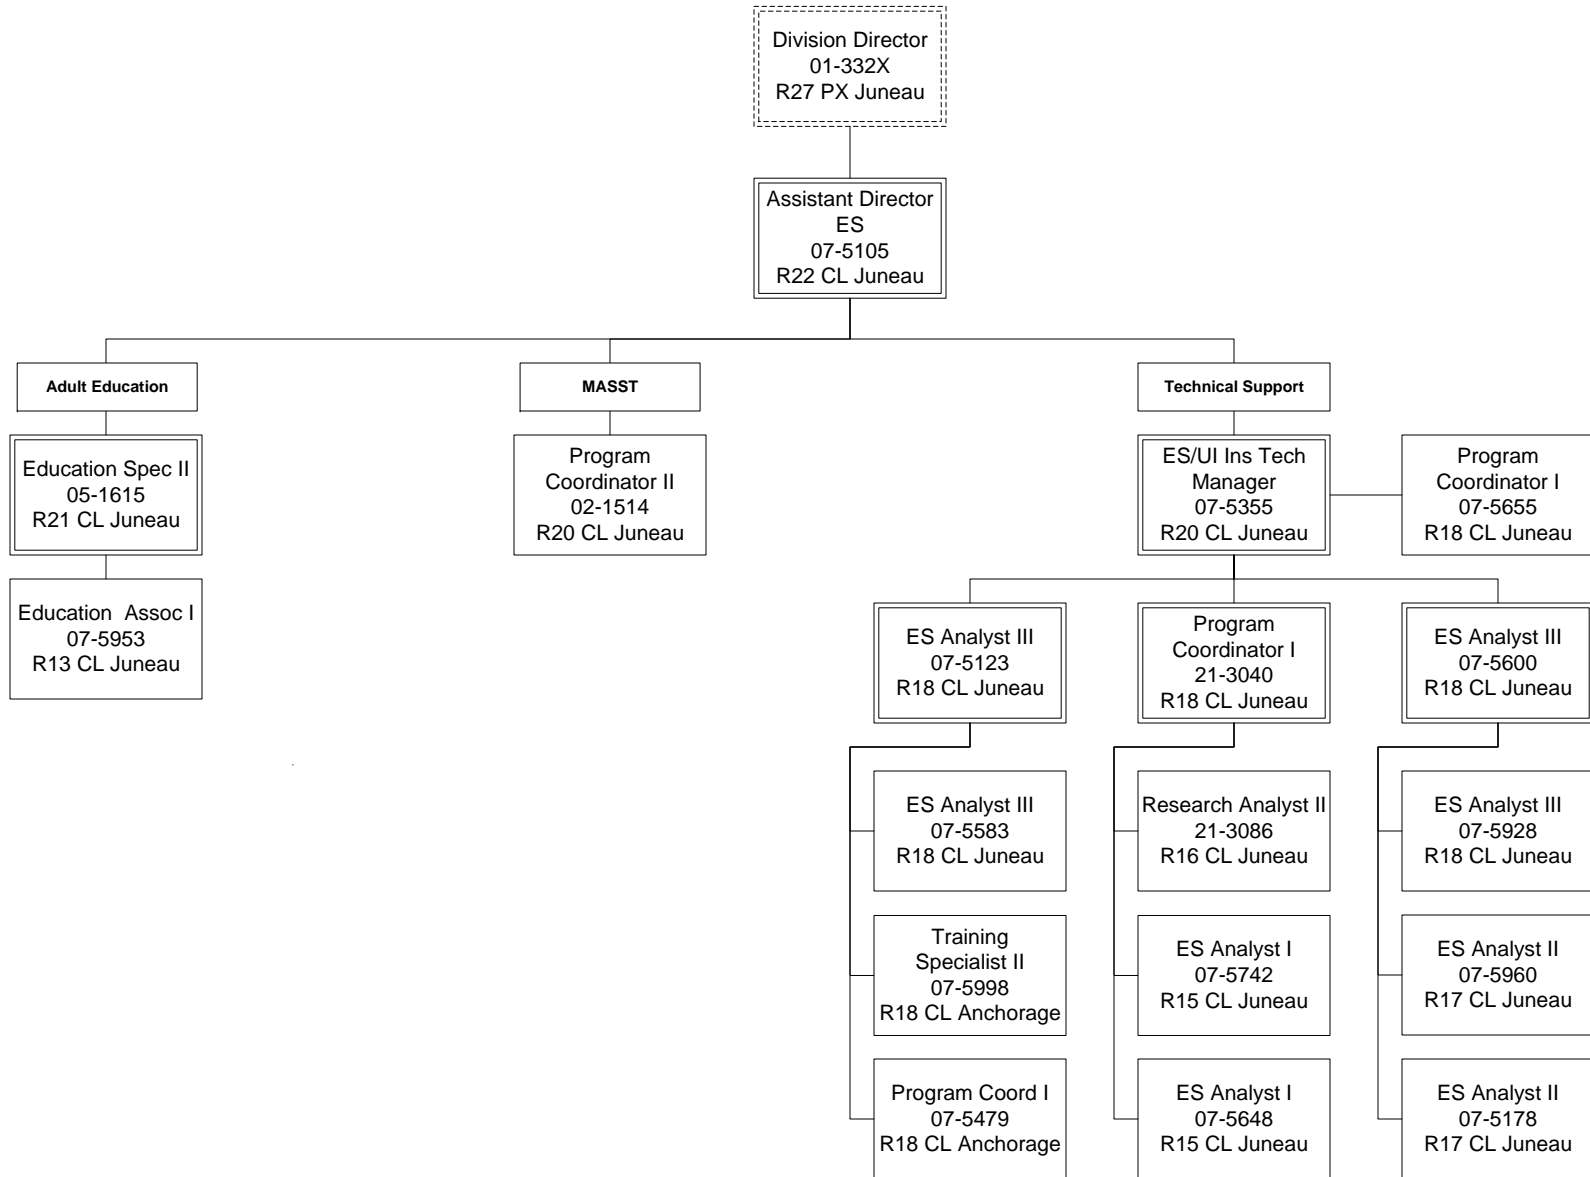

Department of Labor and Workforce Development  
 Division of Employment and Training Services / Workforce Development  
 FY2021 Governor Organization Chart

ES = Employment Security  
 MASST = Mature Alaskans Seeking Skills Training