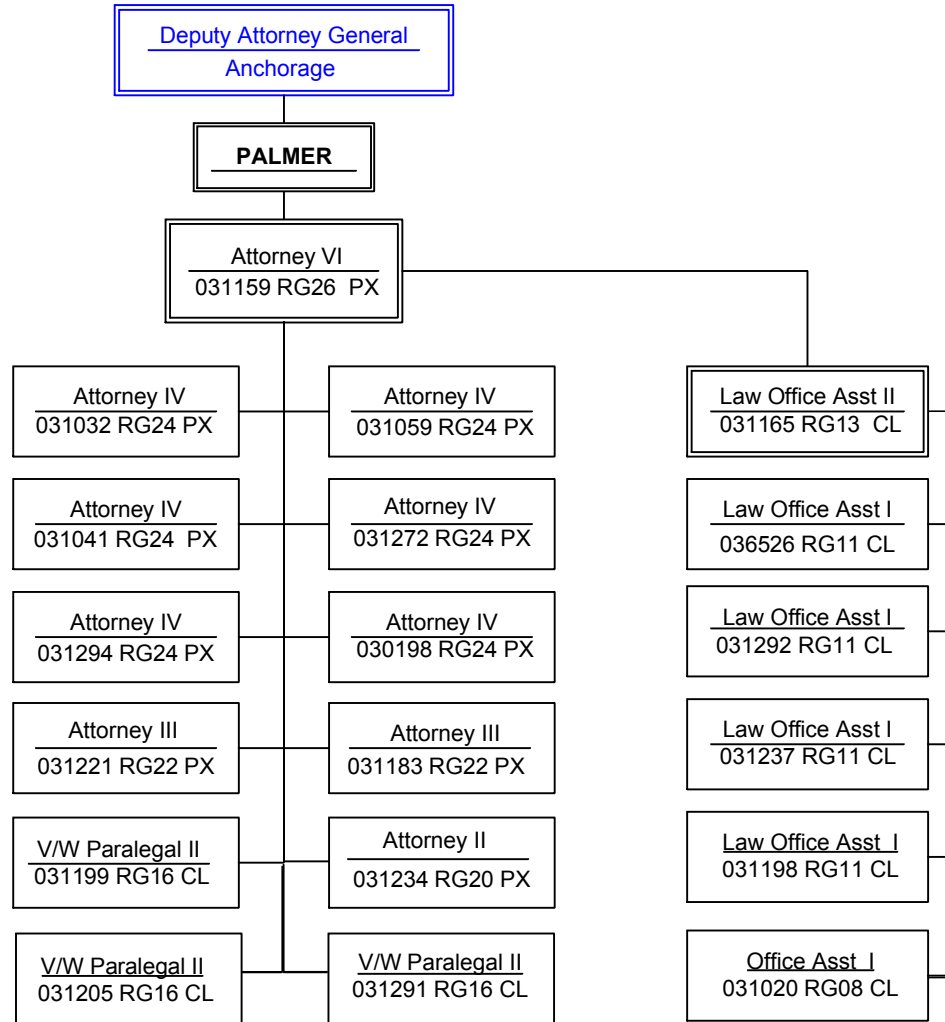

CRIMINAL DIVISION

Third Judicial District: Outside Anchorage 1 of 2

Note: Positions outlined in blue indicate that the PCNs are counted elsewhere but shown here to indicate organizational hierarchy.

CRIMINAL DIVISION

Third Judicial District: Outside Anchorage 2 of 2

Note: Positions outlined in blue indicate that the PCNs are counted elsewhere but shown here to indicate organizational hierarchy.

Component Position Count: 43
Position Count this page: 19