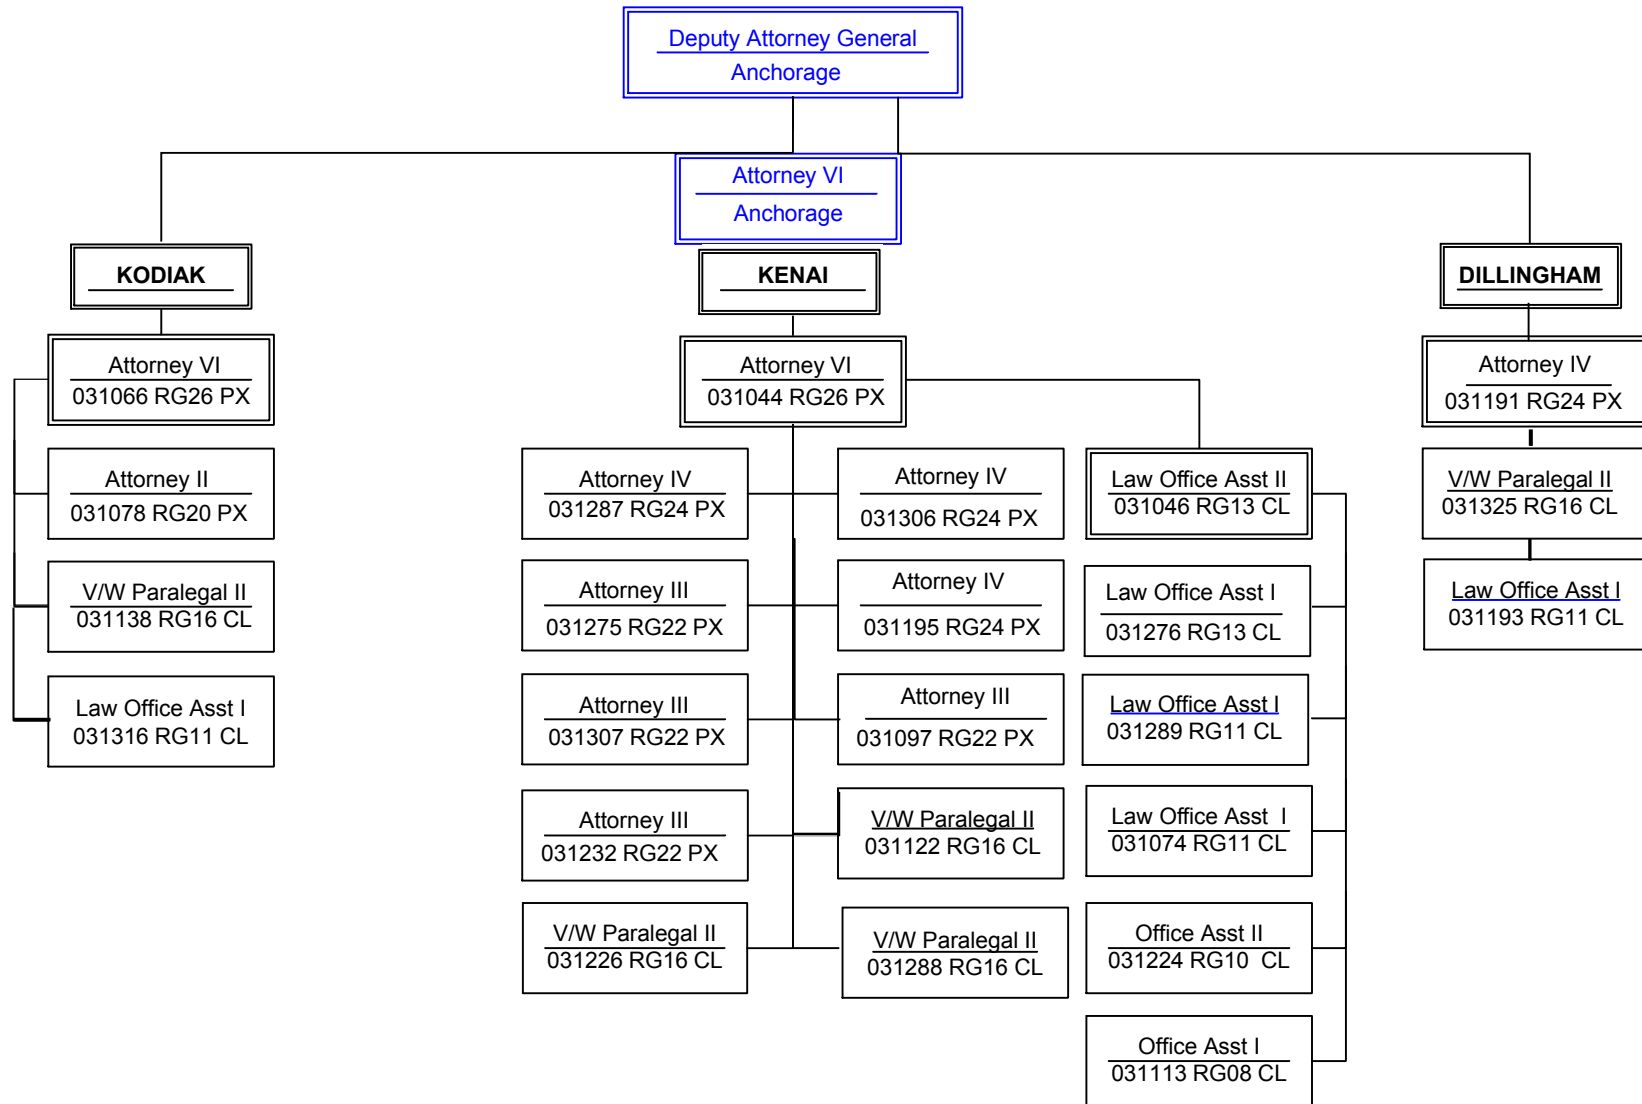

CRIMINAL DIVISION

Third Judicial District: Outside Anchorage 1 of 2

Note: Positions outlined in blue indicate that the PCNs are counted elsewhere but shown here to indicate organizational hierarchy.

CRIMINAL DIVISION

Third Judicial District: Outside Anchorage 2 of 2

Note: Positions outlined in blue indicate that the PCNs are counted elsewhere but shown here to indicate organizational hierarchy.

Component Position Count: 43
Position Count this page: 19