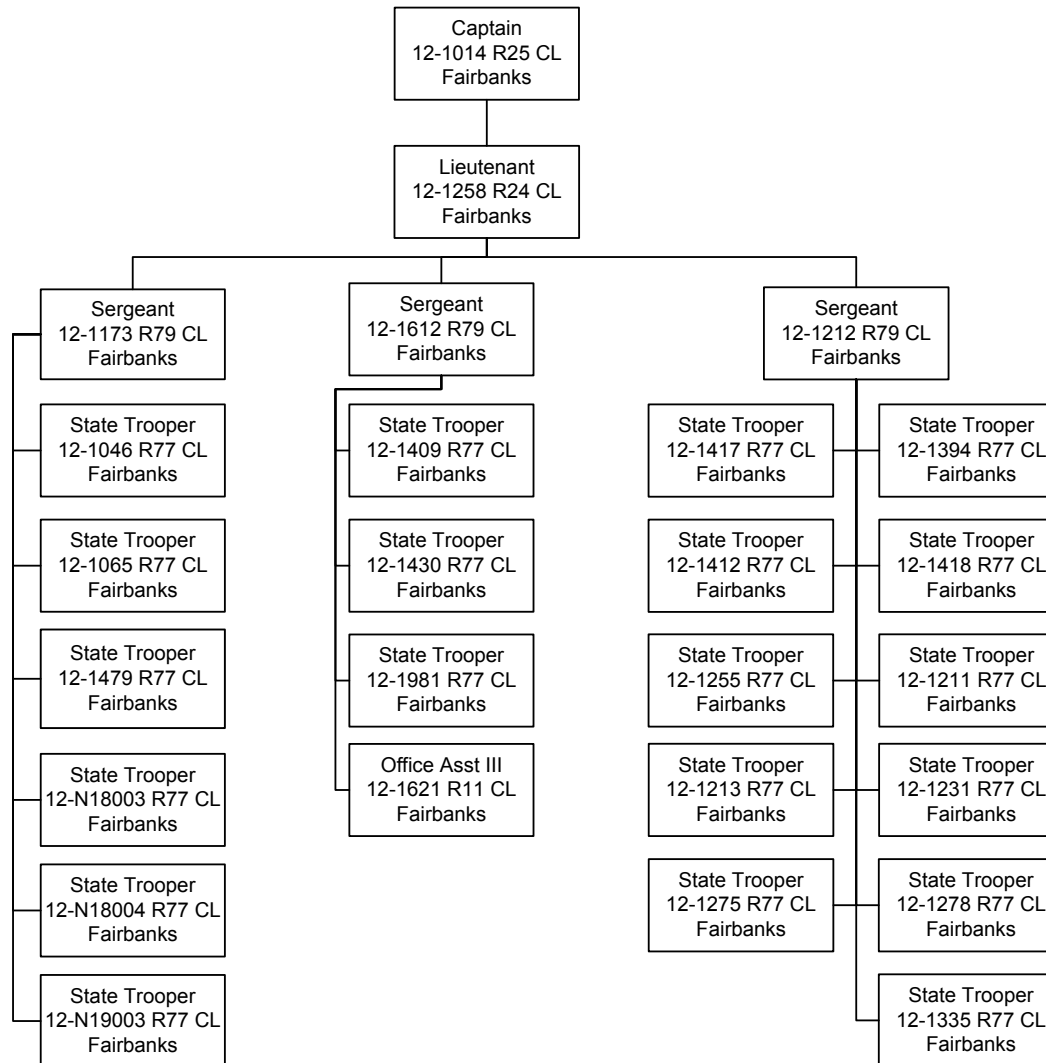

Component - Alaska State Trooper Detachments (2325)  
 RDU: Alaska State Troopers (160)

A DETACHMENT - SOUTHEAST  
ORGANIZATIONAL CHART

CSO – Court Service Officer  
 ESD – Emergency Service Dispatcher

SPLIT  
 FUNDED

**B DETACHMENT**  
**ORGANIZATIONAL CHART**

Component - Alaska State Trooper Detachments (2325)  
 RDU: Alaska State Troopers (160)

**C DETACHMENT  
 ORGANIZATIONAL CHART**

CSO – Court Service Officer

CSO – Court Service Officer  
 ESD – Emergency Service Dispatcher