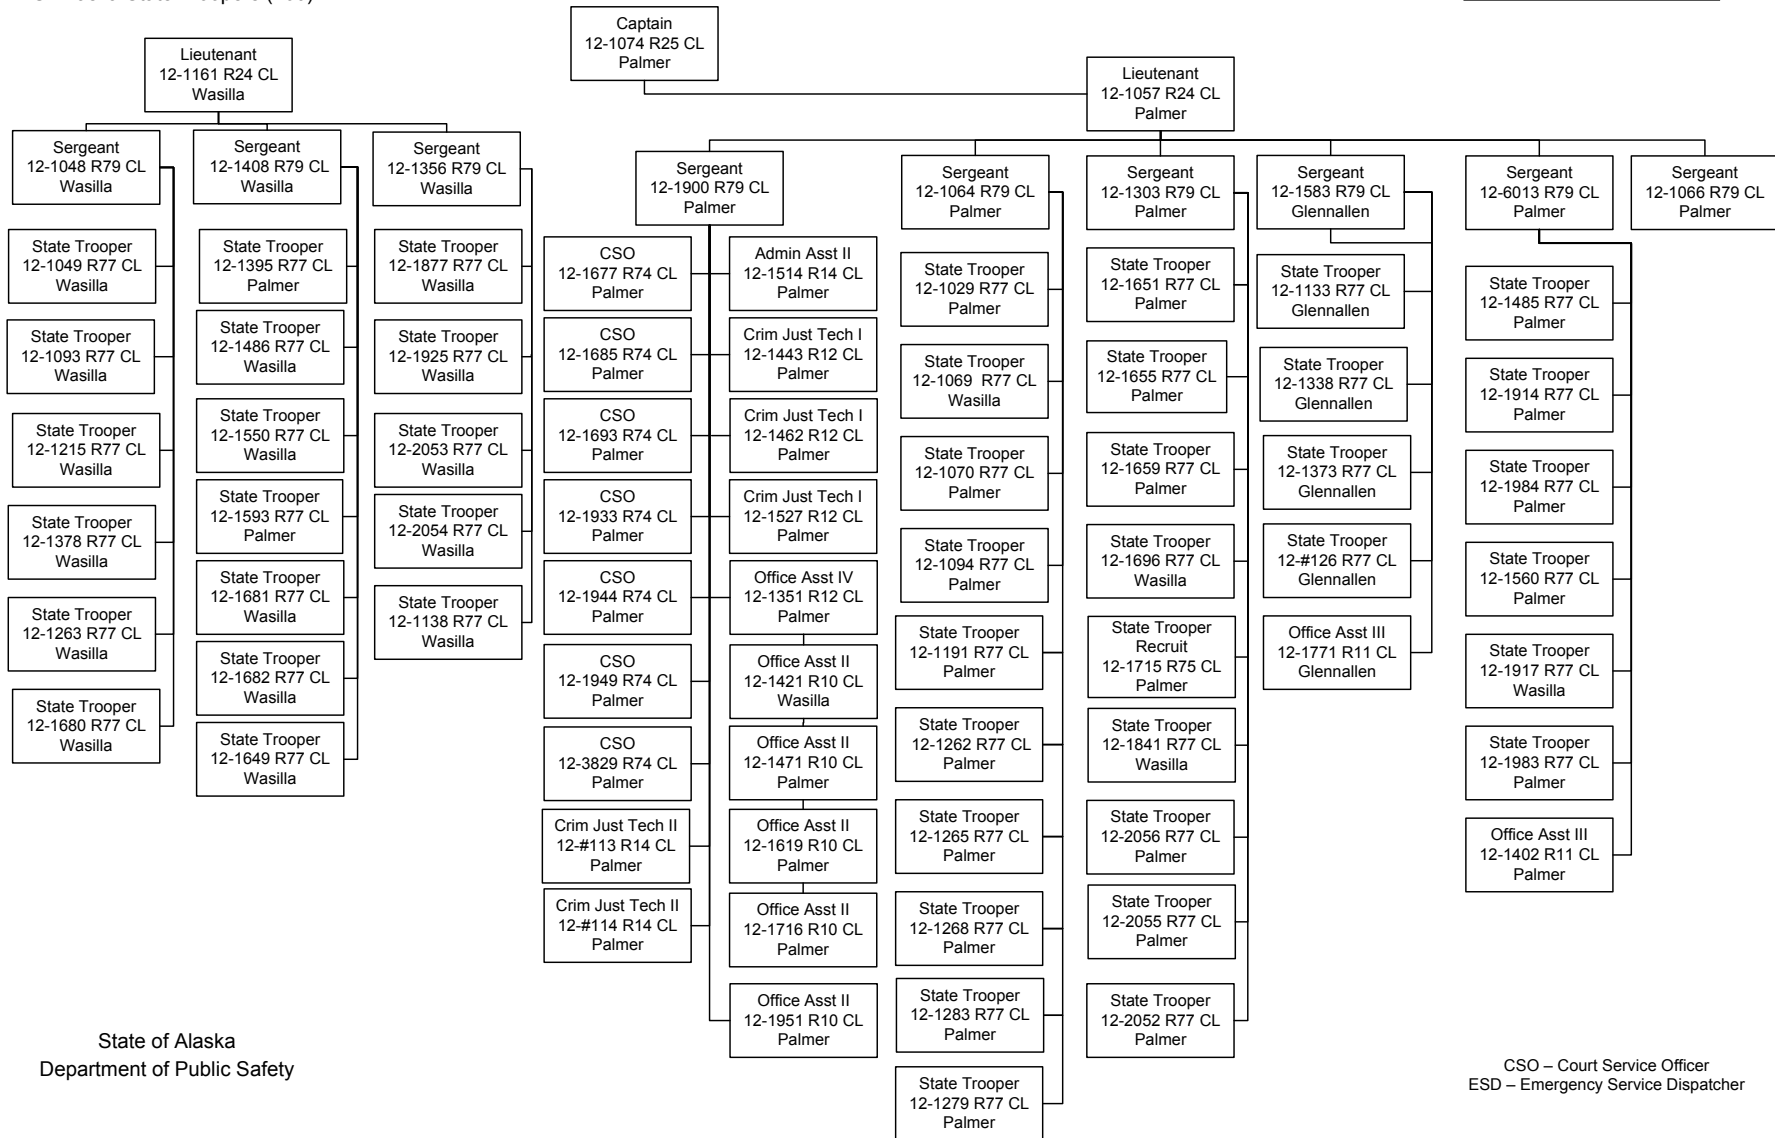

Component - Alaska State Trooper Detachments (2325)  
 RDU: Alaska State Troopers (160)

A DETACHMENT - SOUTHEAST  
ORGANIZATIONAL CHART

CSO – Court Service Officer  
 ESD – Emergency Service Dispatcher

SPLIT  
 FUNDED

Component - Alaska State Trooper Detachments (2325)  
 RDU: Alaska State Troopers (160)

A DETACHMENT - KENAI  
ORGANIZATIONAL CHART

CSO – Court Service Officer  
 ESD – Emergency Service Dispatcher

Component - Alaska State Trooper Detachments (2325)  
 RDU: Alaska State Troopers (160)

**B DETACHMENT**  
**ORGANIZATIONAL CHART**

Component - Alaska State Trooper Detachments (2325)  
 RDU: Alaska State Troopers (160)

**C DETACHMENT  
 ORGANIZATIONAL CHART**

CSO – Court Service Officer

CSO – Court Service Officer  
 ESD – Emergency Service Dispatcher