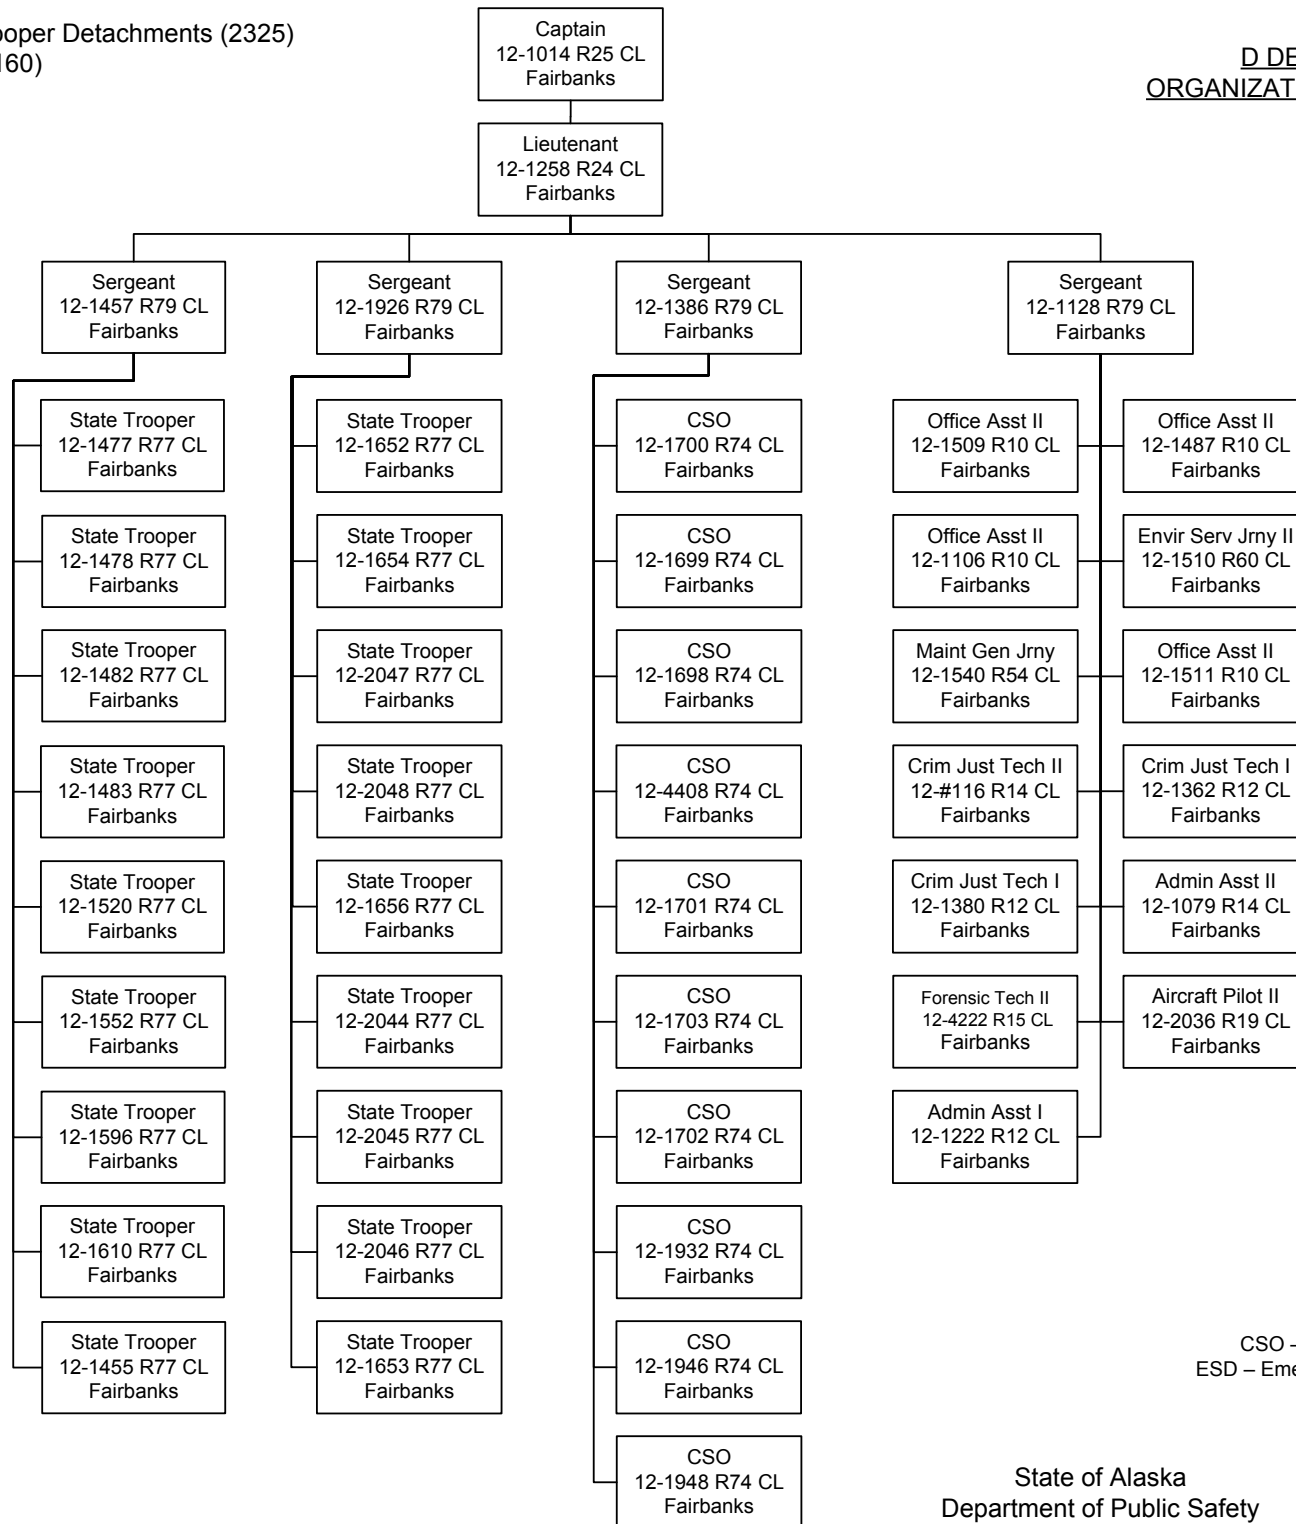

Component - Alaska State Trooper Detachments (2325)  
 RDU: Alaska State Troopers (160)

A DETACHMENT - SOUTHEAST  
ORGANIZATIONAL CHART

CSO – Court Service Officer  
 ESD – Emergency Service Dispatcher

SPLIT  
 FUNDED

Component - Alaska State Trooper Detachments (2325)  
 RDU: Alaska State Troopers (160)

A DETACHMENT - KENAI  
ORGANIZATIONAL CHART

CSO – Court Service Officer  
 ESD – Emergency Service Dispatcher

Component - Alaska State Trooper Detachments (2325)  
 RDU: Alaska State Troopers (160)

**B DETACHMENT**  
**ORGANIZATIONAL CHART**

Component - Alaska State Trooper Detachments (2325)  
 RDU: Alaska State Troopers (160)

**C DETACHMENT  
 ORGANIZATIONAL CHART**

CSO – Court Service Officer

CSO – Court Service Officer  
 ESD – Emergency Service Dispatcher