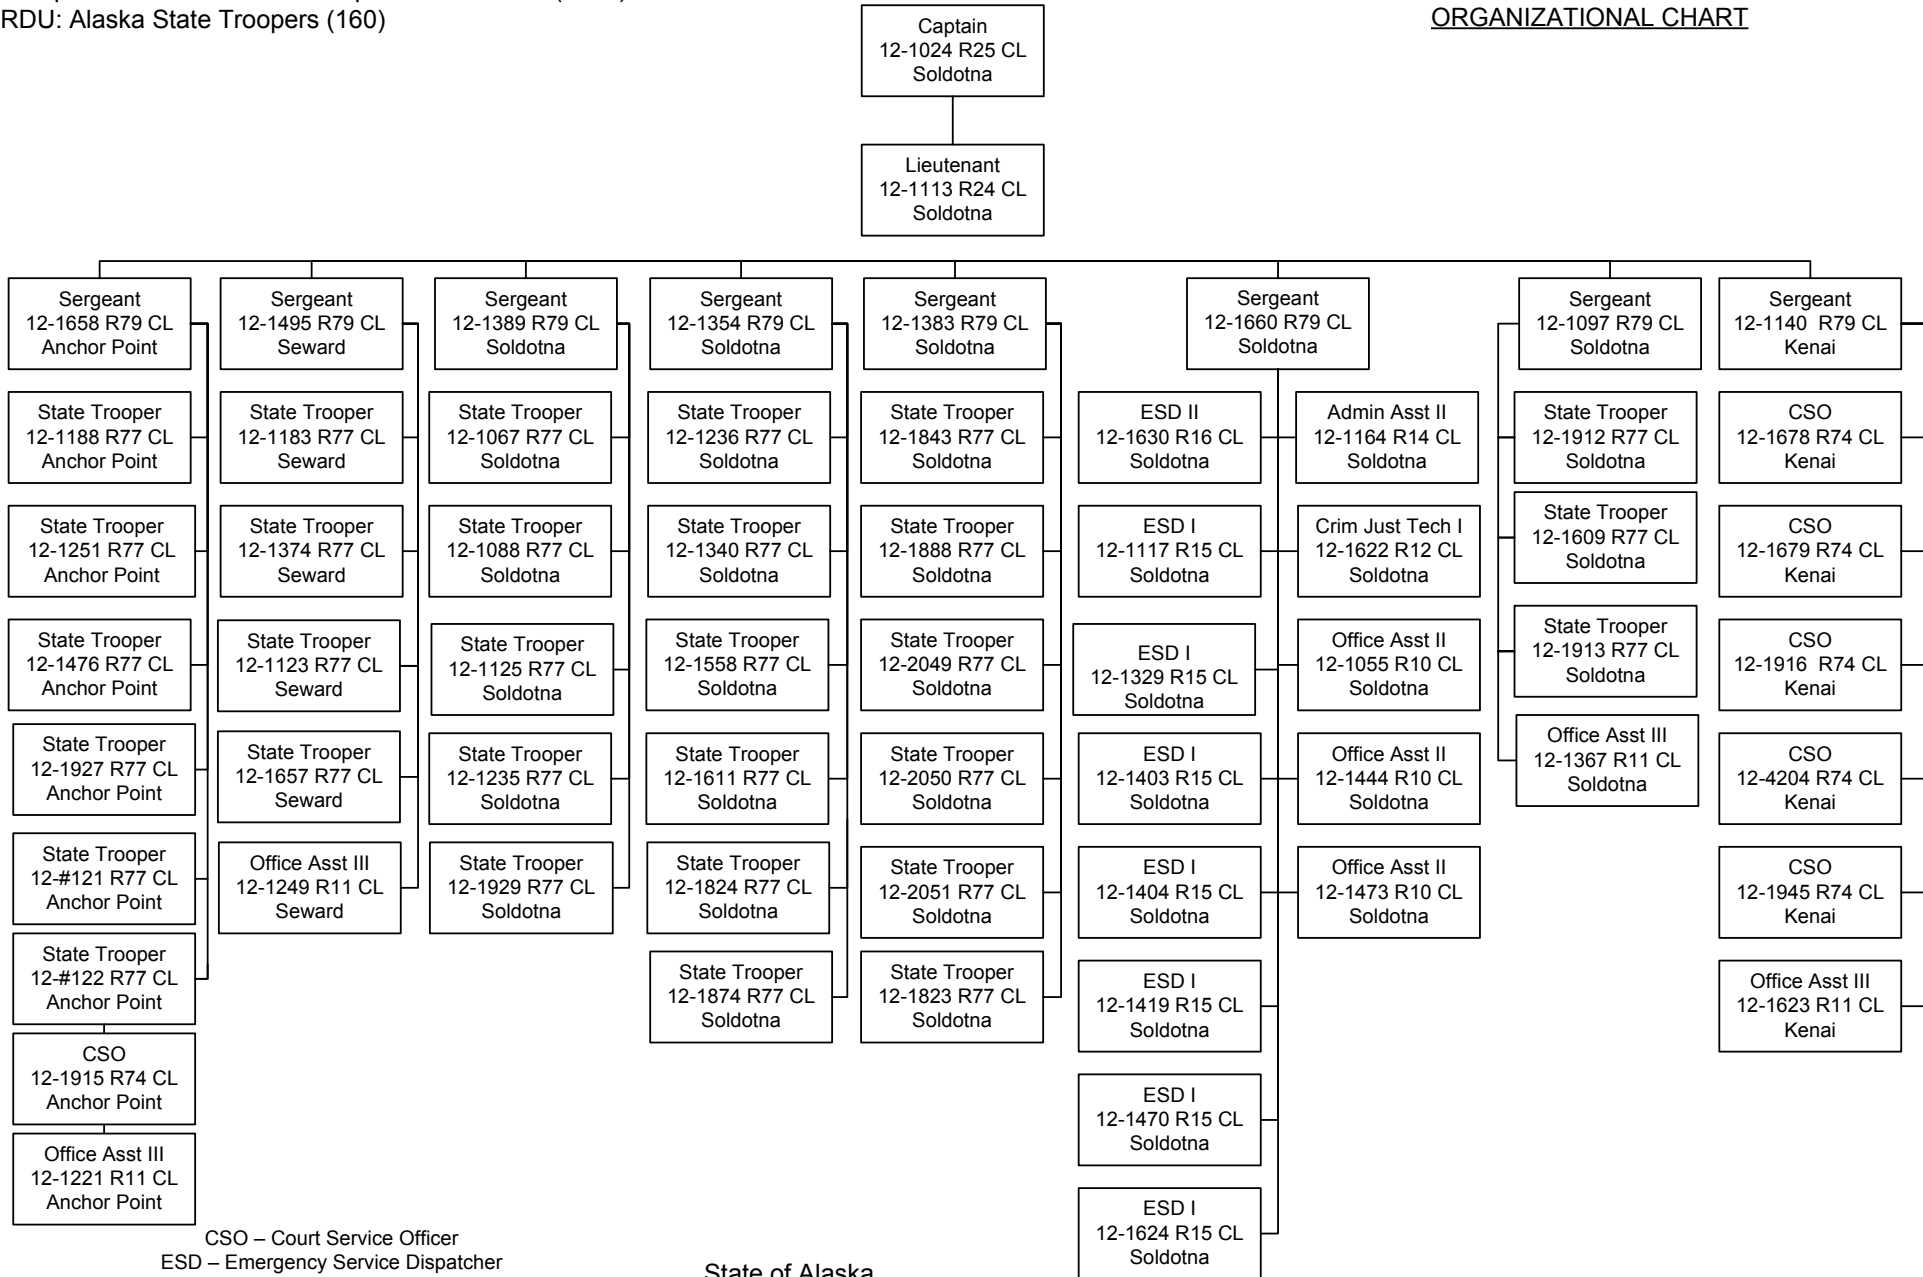

Component - Alaska State Trooper Detachments (2325)  
 RDU: Alaska State Troopers (160)

A DETACHMENT - SOUTHEAST  
ORGANIZATIONAL CHART

CSO – Court Service Officer  
 ESD – Emergency Service Dispatcher

SPLIT  
 FUNDED

Component - Alaska State Trooper Detachments (2325)  
 RDU: Alaska State Troopers (160)

A DETACHMENT - KENAI  
ORGANIZATIONAL CHART

CSO – Court Service Officer  
 ESD – Emergency Service Dispatcher

Component - Alaska State Trooper Detachments (2325)  
 RDU: Alaska State Troopers (160)

**B DETACHMENT**  
**ORGANIZATIONAL CHART**

Component - Alaska State Trooper Detachments (2325)  
 RDU: Alaska State Troopers (160)

**C DETACHMENT  
 ORGANIZATIONAL CHART**

CSO – Court Service Officer

CSO – Court Service Officer  
 ESD – Emergency Service Dispatcher