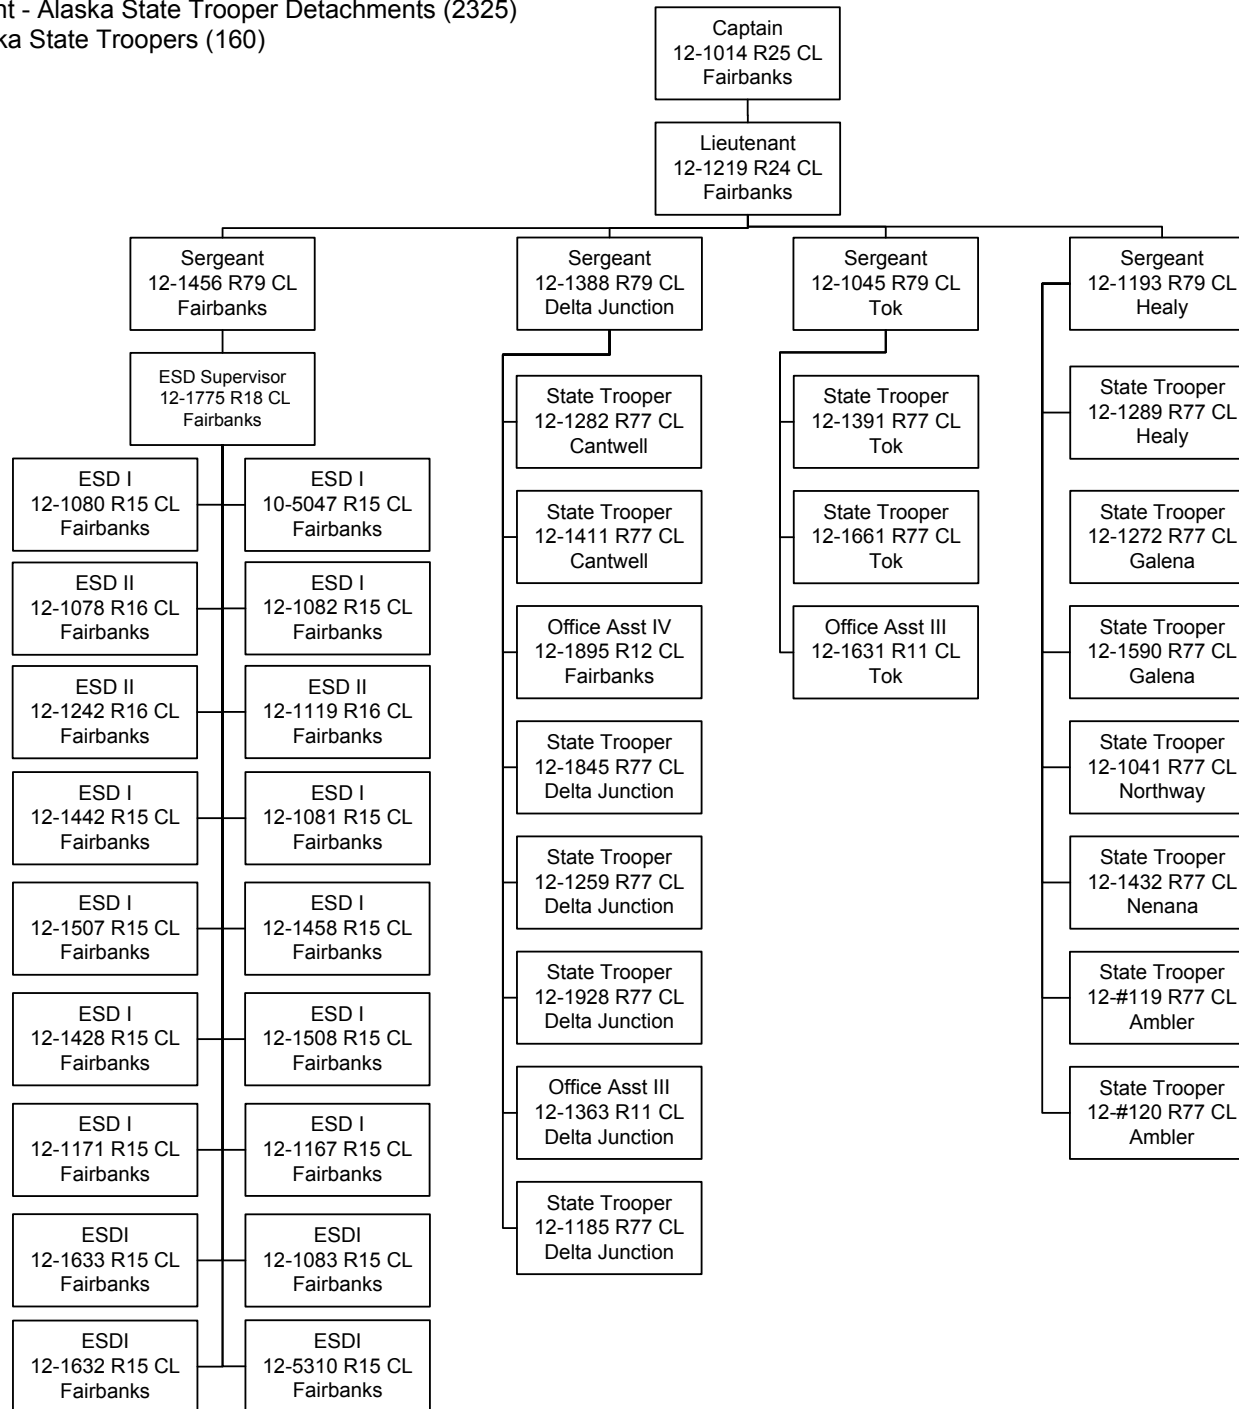

Component - Alaska State Trooper Detachments (2325)  
 RDU: Alaska State Troopers (160)

A DETACHMENT - SOUTHEAST  
ORGANIZATIONAL CHART

CSO – Court Service Officer  
 ESD – Emergency Service Dispatcher

SPLIT  
 FUNDED

Component - Alaska State Trooper Detachments (2325)  
 RDU: Alaska State Troopers (160)

A DETACHMENT - KENAI  
ORGANIZATIONAL CHART

CSO – Court Service Officer  
 ESD – Emergency Service Dispatcher

Component - Alaska State Trooper Detachments (2325)  
 RDU: Alaska State Troopers (160)

**B DETACHMENT**  
**ORGANIZATIONAL CHART**

Component - Alaska State Trooper Detachments (2325)  
 RDU: Alaska State Troopers (160)

**C DETACHMENT  
 ORGANIZATIONAL CHART**

CSO – Court Service Officer

CSO – Court Service Officer  
 ESD – Emergency Service Dispatcher