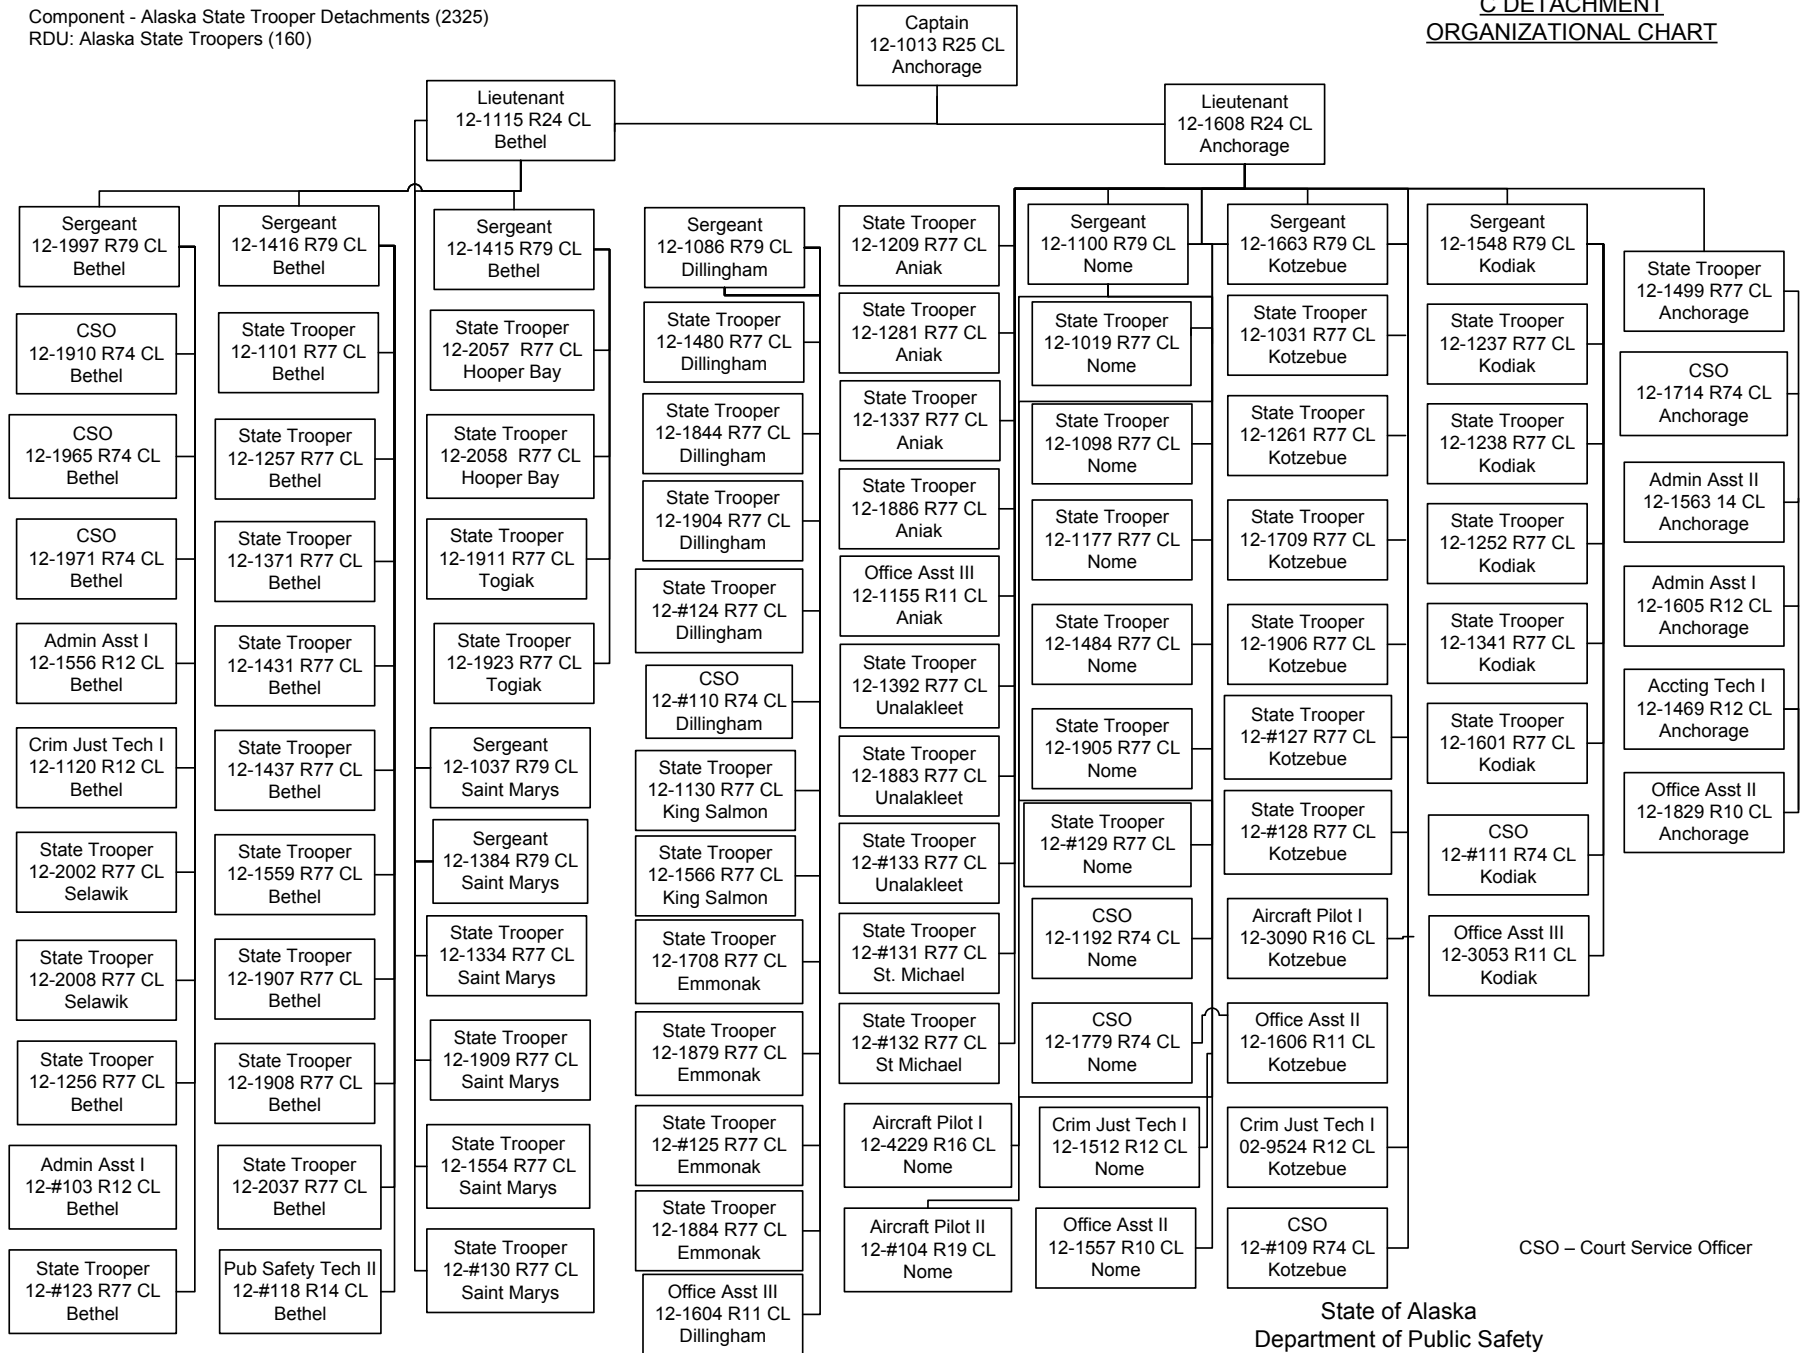

Component - Alaska State Trooper Detachments (2325)  
 RDU: Alaska State Troopers (160)

A DETACHMENT - SOUTHEAST  
ORGANIZATIONAL CHART

CSO – Court Service Officer  
 ESD – Emergency Service Dispatcher

SPLIT  
 FUNDED

Component - Alaska State Trooper Detachments (2325)  
 RDU: Alaska State Troopers (160)

A DETACHMENT - KENAI  
ORGANIZATIONAL CHART

CSO – Court Service Officer  
 ESD – Emergency Service Dispatcher

Component - Alaska State Trooper Detachments (2325)  
 RDU: Alaska State Troopers (160)

**B DETACHMENT**  
**ORGANIZATIONAL CHART**

Component - Alaska State Trooper Detachments (2325)  
 RDU: Alaska State Troopers (160)

**C DETACHMENT  
 ORGANIZATIONAL CHART**

CSO – Court Service Officer

CSO – Court Service Officer  
 ESD – Emergency Service Dispatcher