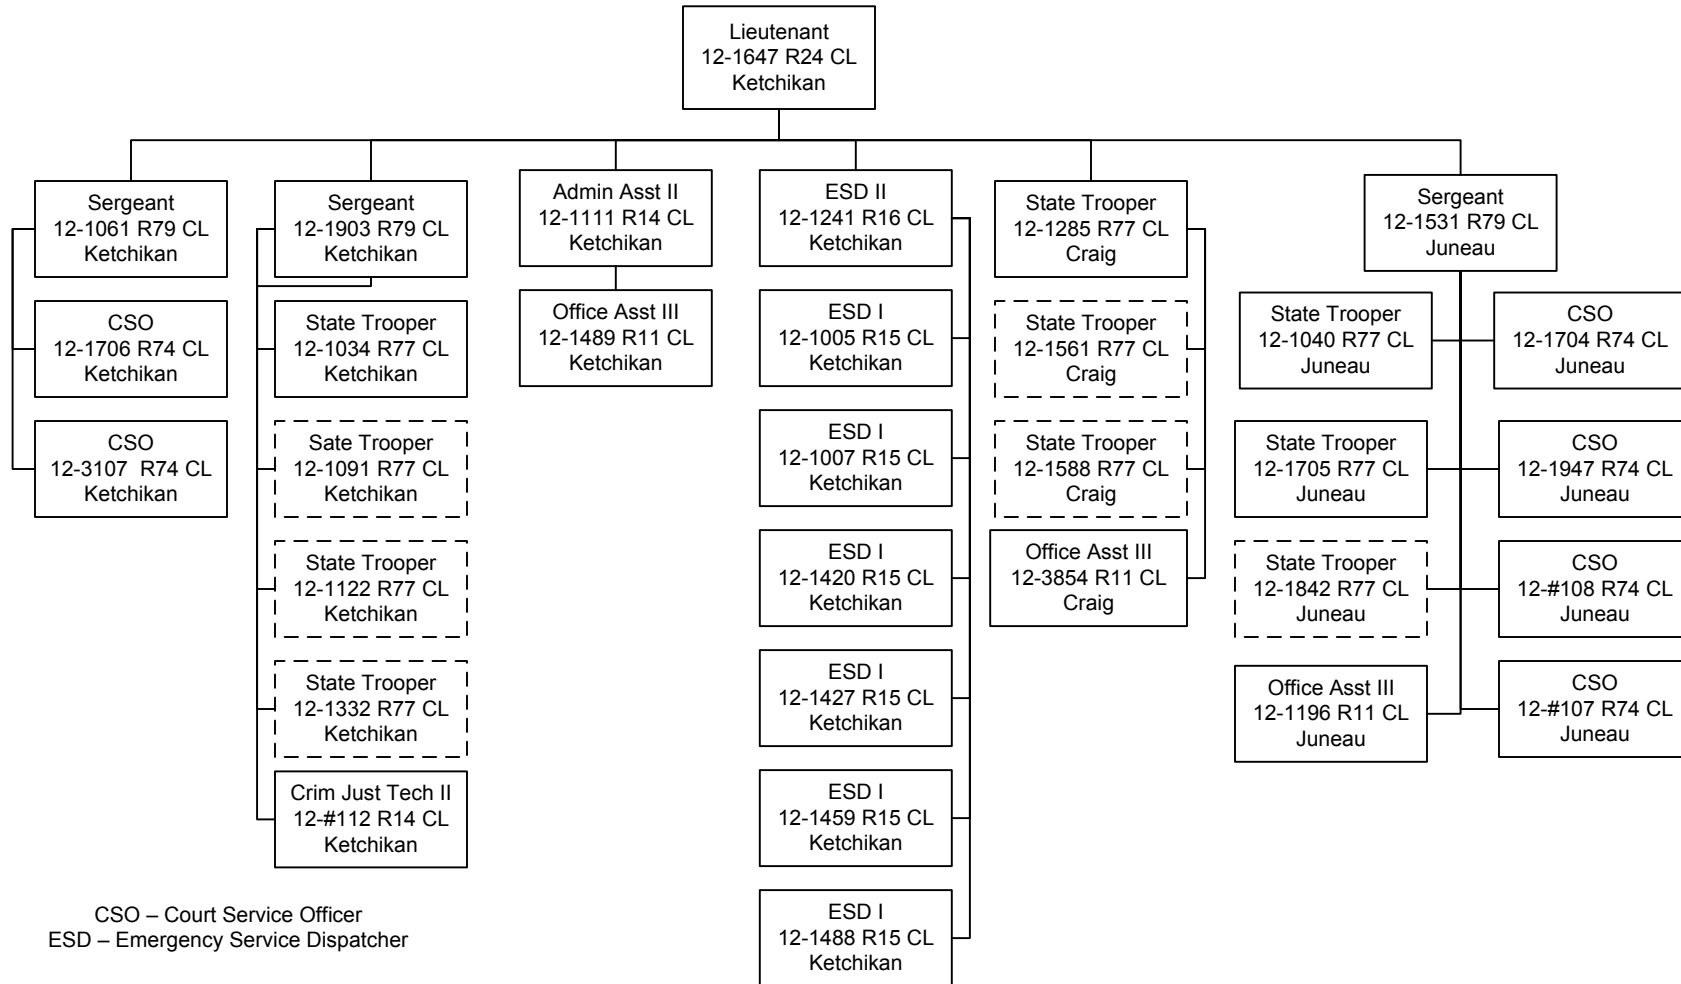

Component - Alaska State Trooper Detachments (2325)  
 RDU: Alaska State Troopers (160)

A DETACHMENT - SOUTHEAST  
ORGANIZATIONAL CHART

CSO – Court Service Officer  
 ESD – Emergency Service Dispatcher

SPLIT  
 FUNDED

Component - Alaska State Trooper Detachments (2325)  
 RDU: Alaska State Troopers (160)

A DETACHMENT - KENAI  
ORGANIZATIONAL CHART

CSO – Court Service Officer  
 ESD – Emergency Service Dispatcher

Component - Alaska State Trooper Detachments (2325)  
 RDU: Alaska State Troopers (160)

**B DETACHMENT**  
**ORGANIZATIONAL CHART**

Component - Alaska State Trooper Detachments (2325)  
 RDU: Alaska State Troopers (160)

**C DETACHMENT  
 ORGANIZATIONAL CHART**

CSO – Court Service Officer

CSO – Court Service Officer  
 ESD – Emergency Service Dispatcher