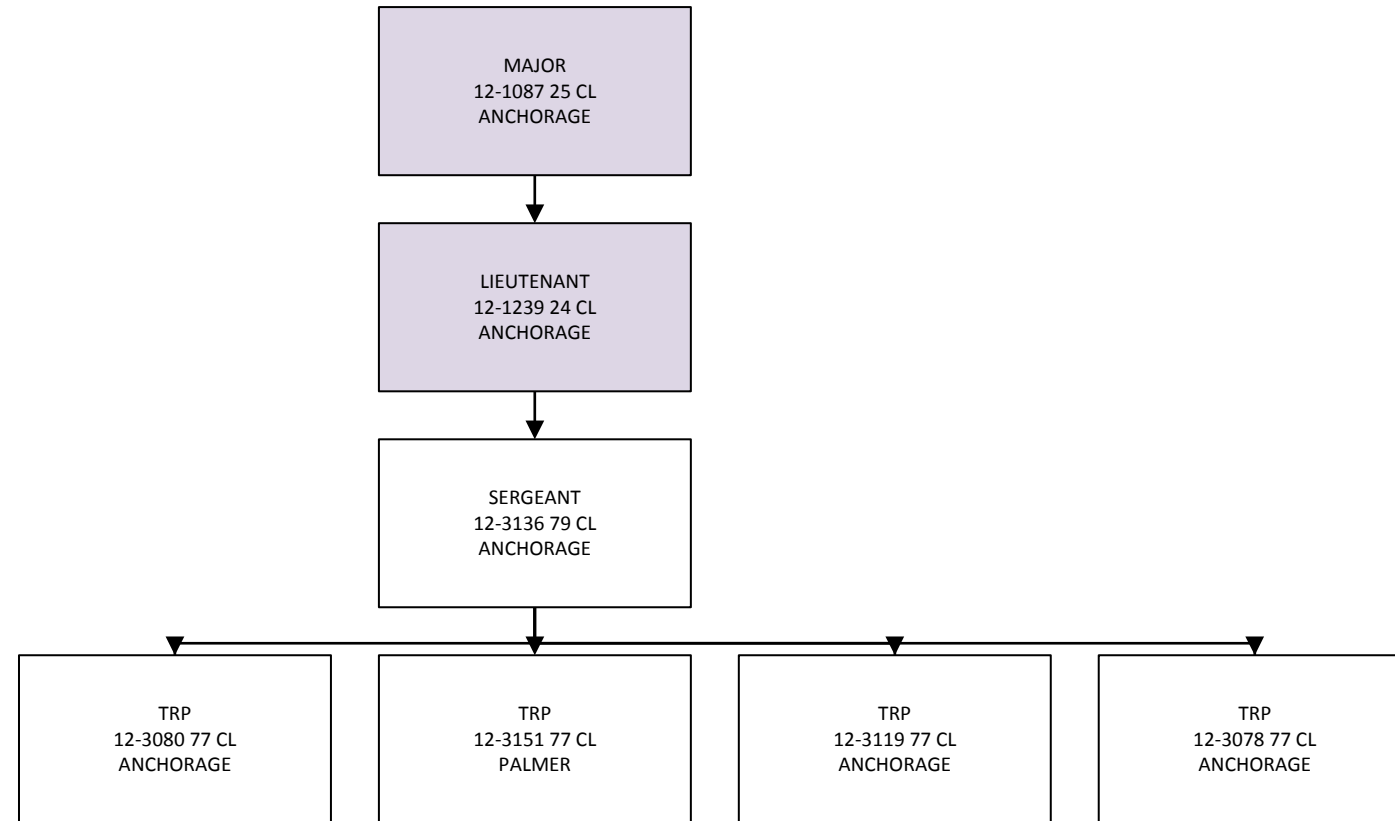

LIEUTENANT
 12-3039 24 CL
 JUNEAU

12-1087, 12-3031, 12-3086, 12-3003, 12-3009, 12-2065, 12-3100, 12-1239, 12-3077, 12-3039
 Also appear on section charts

Component- Alaska Wildlife Troopers (2746)
 RDU: Alaska State Troopers (160)

**NORTHERN DETACHMENT-
 ORGANIZATIONAL CHART**

12-3086, 12-3077, 12-3039
 Identified on AWT Division Operations Org Chart

12-3004, 12-1220, 12-1921, 12-3808, 12-3155, 12-3159,
 12-3825, 12-3184, 12-3139, 12-1429
 Identified on AWT Marine Org Chart

Component- Alaska Wildlife Troopers (2746)
RDU: Alaska State Troopers (160)

AWT Wildlife Investigations Unit
ORGANIZATIONAL CHART

12-1087, 12-1239
Identified on AWT Division
Operations Org Chart