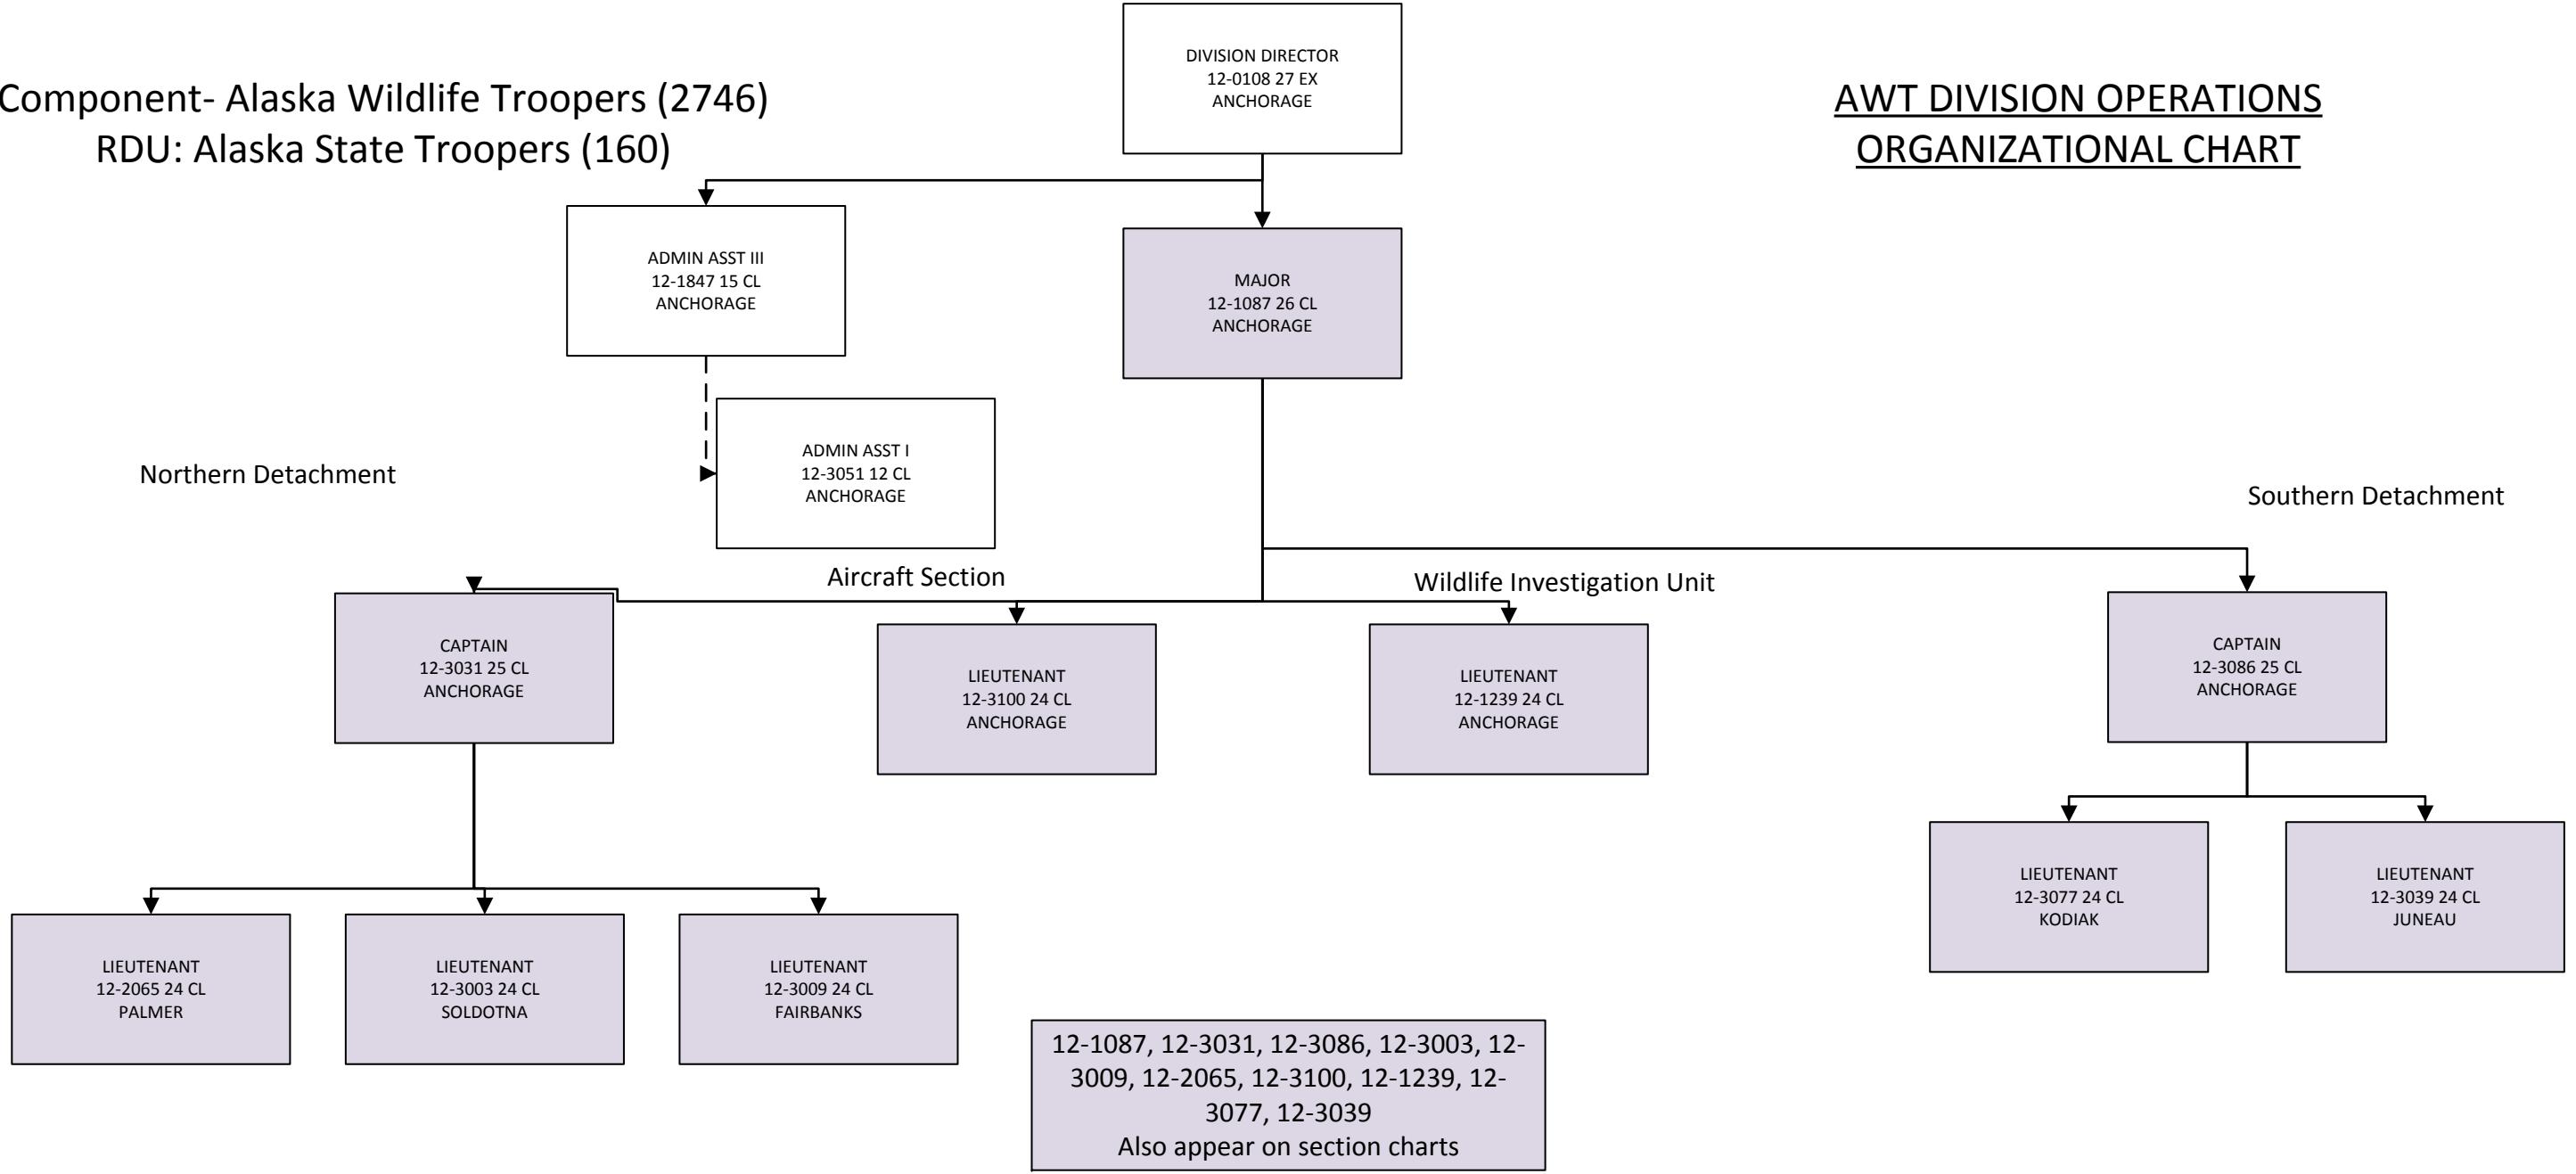

MAJOR
 12-1087 26 CL
 ANCHORAGE

ADMIN ASST I
 12-3051 12 CL
 ANCHORAGE

Northern Detachment

Southern Detachment

Aircraft Section

Wildlife Investigation Unit

CAPTAIN
 12-3031 25 CL
 ANCHORAGE

LIEUTENANT
 12-3100 24 CL
 ANCHORAGE

LIEUTENANT
 12-1239 24 CL
 ANCHORAGE

CAPTAIN
 12-3086 25 CL
 ANCHORAGE

LIEUTENANT
 12-2065 24 CL
 PALMER

LIEUTENANT
 12-3003 24 CL
 SOLDOTNA

LIEUTENANT
 12-3009 24 CL
 FAIRBANKS

LIEUTENANT
 12-3077 24 CL
 KODIAK

LIEUTENANT
 12-3039 24 CL
 JUNEAU

12-1087, 12-3031, 12-3086, 12-3003, 12-3009, 12-2065, 12-3100, 12-1239, 12-3077, 12-3039
 Also appear on section charts

Component- Alaska Wildlife Troopers (2746)
 RDU: Alaska State Troopers (160)

**NORTHERN DETACHMENT-
 ORGANIZATIONAL CHART**

12-3086, 12-3077, 12-3039
 Identified on AWT Division Operations Org Chart

12-3004, 12-1220, 12-1921, 12-3808, 12-3155, 12-3159,
 12-3825, 12-3184, 12-3139, 12-1429
 Identified on AWT Marine Org Chart