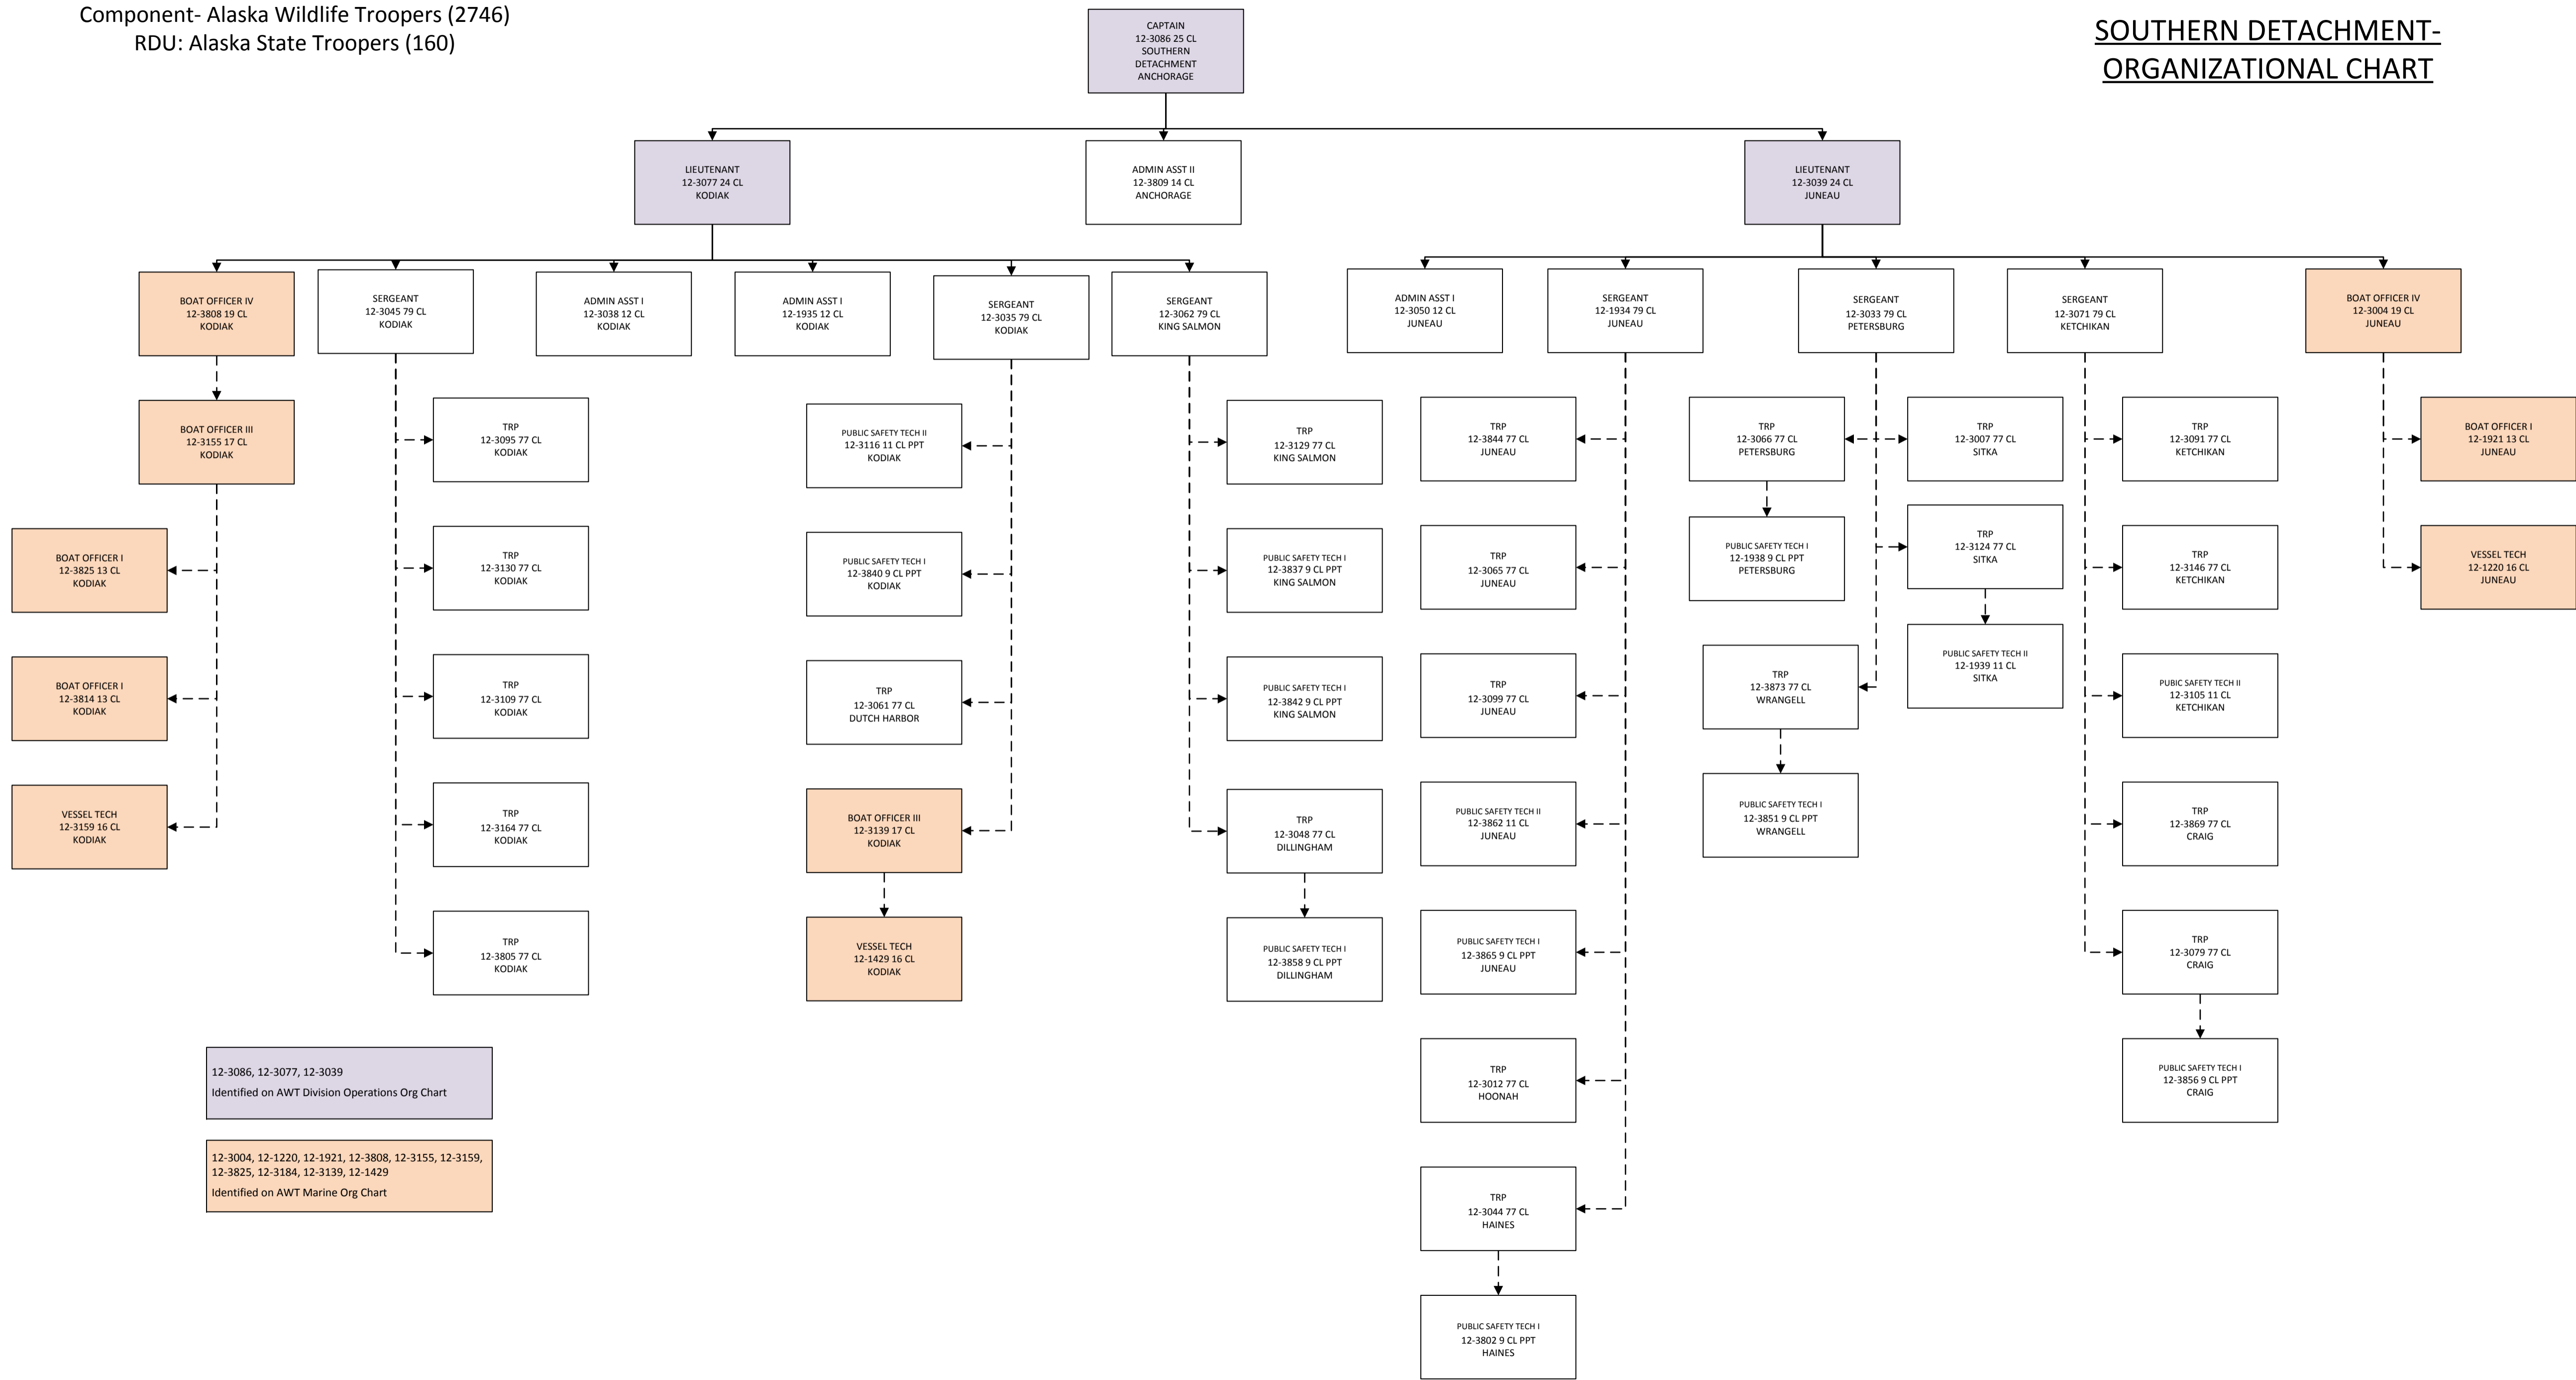

LIEUTENANT
 12-1239 24 CL
 ANCHORAGE

CAPTAIN
 12-3086 25 CL
 ANCHORAGE

LIEUTENANT
 12-2065 24 CL
 PALMER

LIEUTENANT
 12-3003 24 CL
 SOLDOTNA

LIEUTENANT
 12-3009 24 CL
 FAIRBANKS

LIEUTENANT
 12-3077 24 CL
 KODIAK

LIEUTENANT
 12-3039 24 CL
 JUNEAU

12-1087, 12-3031, 12-3086, 12-3003, 12-3009, 12-2065, 12-3100, 12-1239, 12-3077, 12-3039
 Also appear on section charts

Component- Alaska Wildlife Troopers (2746)
 RDU: Alaska State Troopers (160)

**NORTHERN DETACHMENT-
 ORGANIZATIONAL CHART**

12-3086, 12-3077, 12-3039
 Identified on AWT Division Operations Org Chart

12-3004, 12-1220, 12-1921, 12-3808, 12-3155, 12-3159,
 12-3825, 12-3184, 12-3139, 12-1429
 Identified on AWT Marine Org Chart

Component- Alaska Wildlife Troopers (2746)
RDU: Alaska State Troopers (160)

AWT Wildlife Investigations Unit
ORGANIZATIONAL CHART

12-1087, 12-1239
Identified on AWT Division
Operations Org Chart