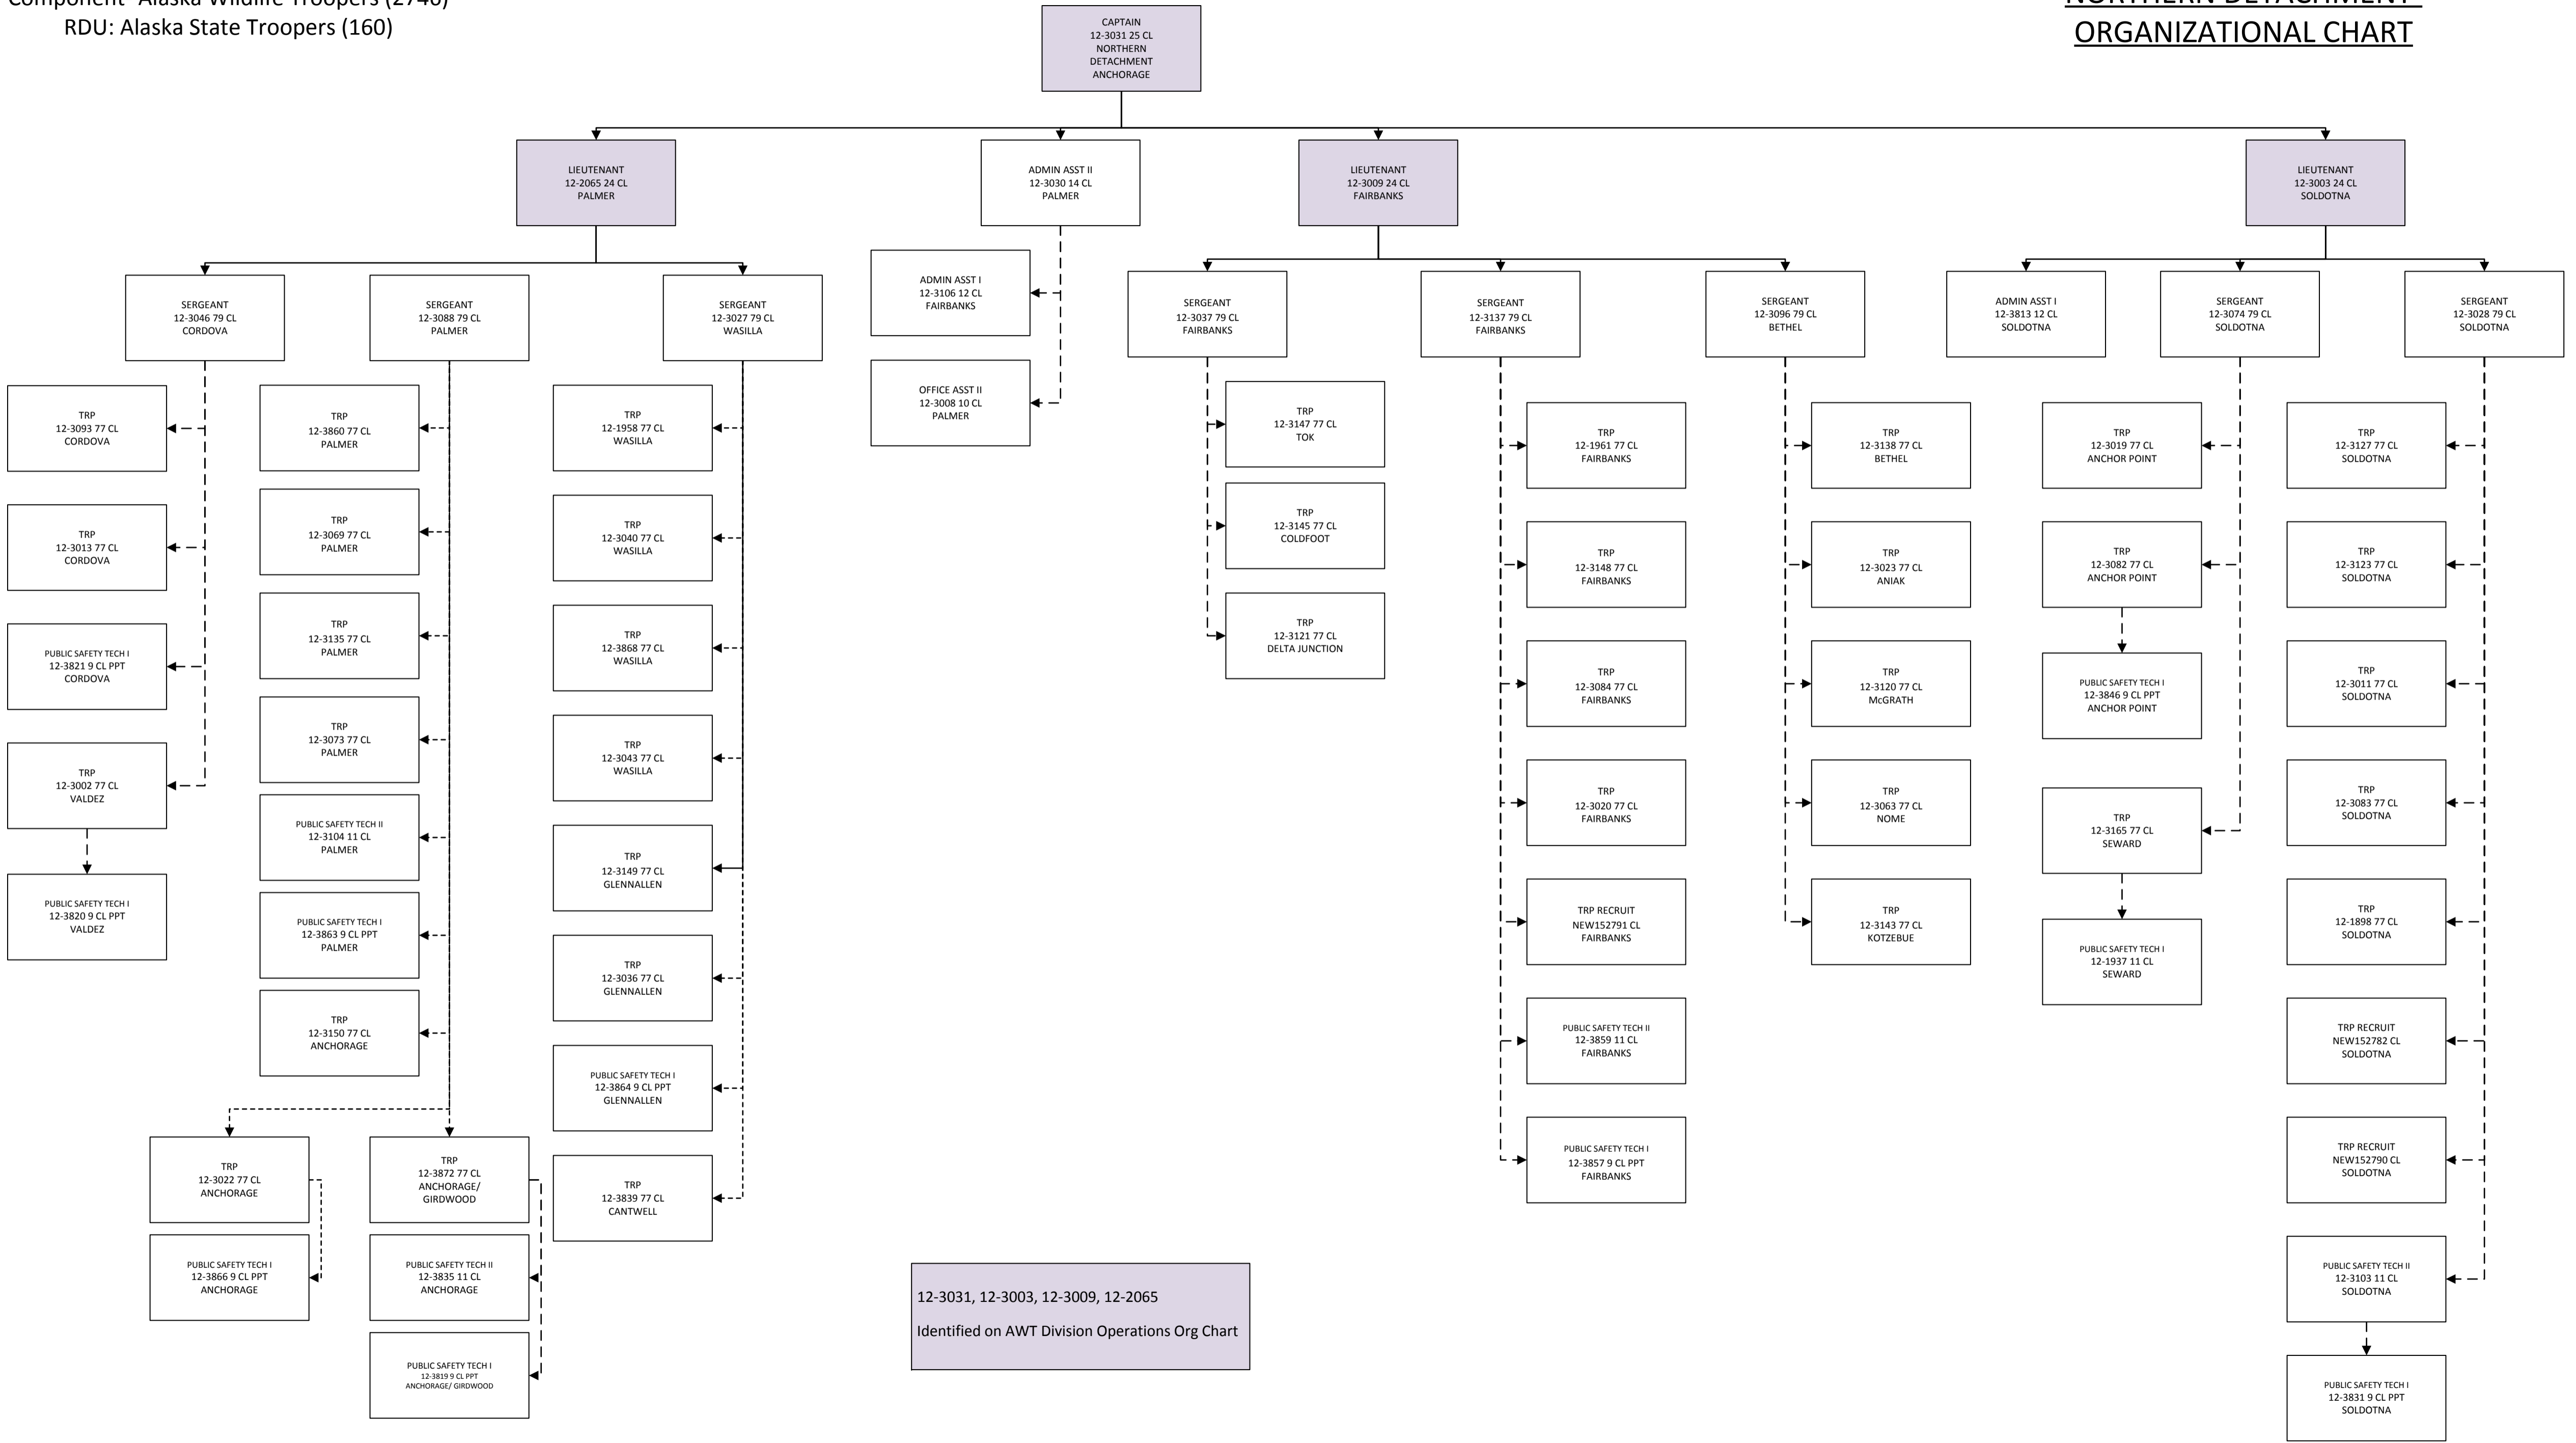

MAJOR
 12-1087 26 CL
 ANCHORAGE

ADMIN ASST I
 12-3051 12 CL
 ANCHORAGE

Northern Detachment

Southern Detachment

Aircraft Section

Wildlife Investigation Unit

CAPTAIN
 12-3031 25 CL
 ANCHORAGE

LIEUTENANT
 12-3100 24 CL
 ANCHORAGE

LIEUTENANT
 12-1239 24 CL
 ANCHORAGE

CAPTAIN
 12-3086 25 CL
 ANCHORAGE

LIEUTENANT
 12-2065 24 CL
 PALMER

LIEUTENANT
 12-3003 24 CL
 SOLDOTNA

LIEUTENANT
 12-3009 24 CL
 FAIRBANKS

LIEUTENANT
 12-3077 24 CL
 KODIAK

LIEUTENANT
 12-3039 24 CL
 JUNEAU

12-1087, 12-3031, 12-3086, 12-3003, 12-3009, 12-2065, 12-3100, 12-1239, 12-3077, 12-3039
 Also appear on section charts

Component- Alaska Wildlife Troopers (2746)
 RDU: Alaska State Troopers (160)

**NORTHERN DETACHMENT-
 ORGANIZATIONAL CHART**

12-3086, 12-3077, 12-3039
 Identified on AWT Division Operations Org Chart

12-3004, 12-1220, 12-1921, 12-3808, 12-3155, 12-3159,
 12-3825, 12-3184, 12-3139, 12-1429
 Identified on AWT Marine Org Chart