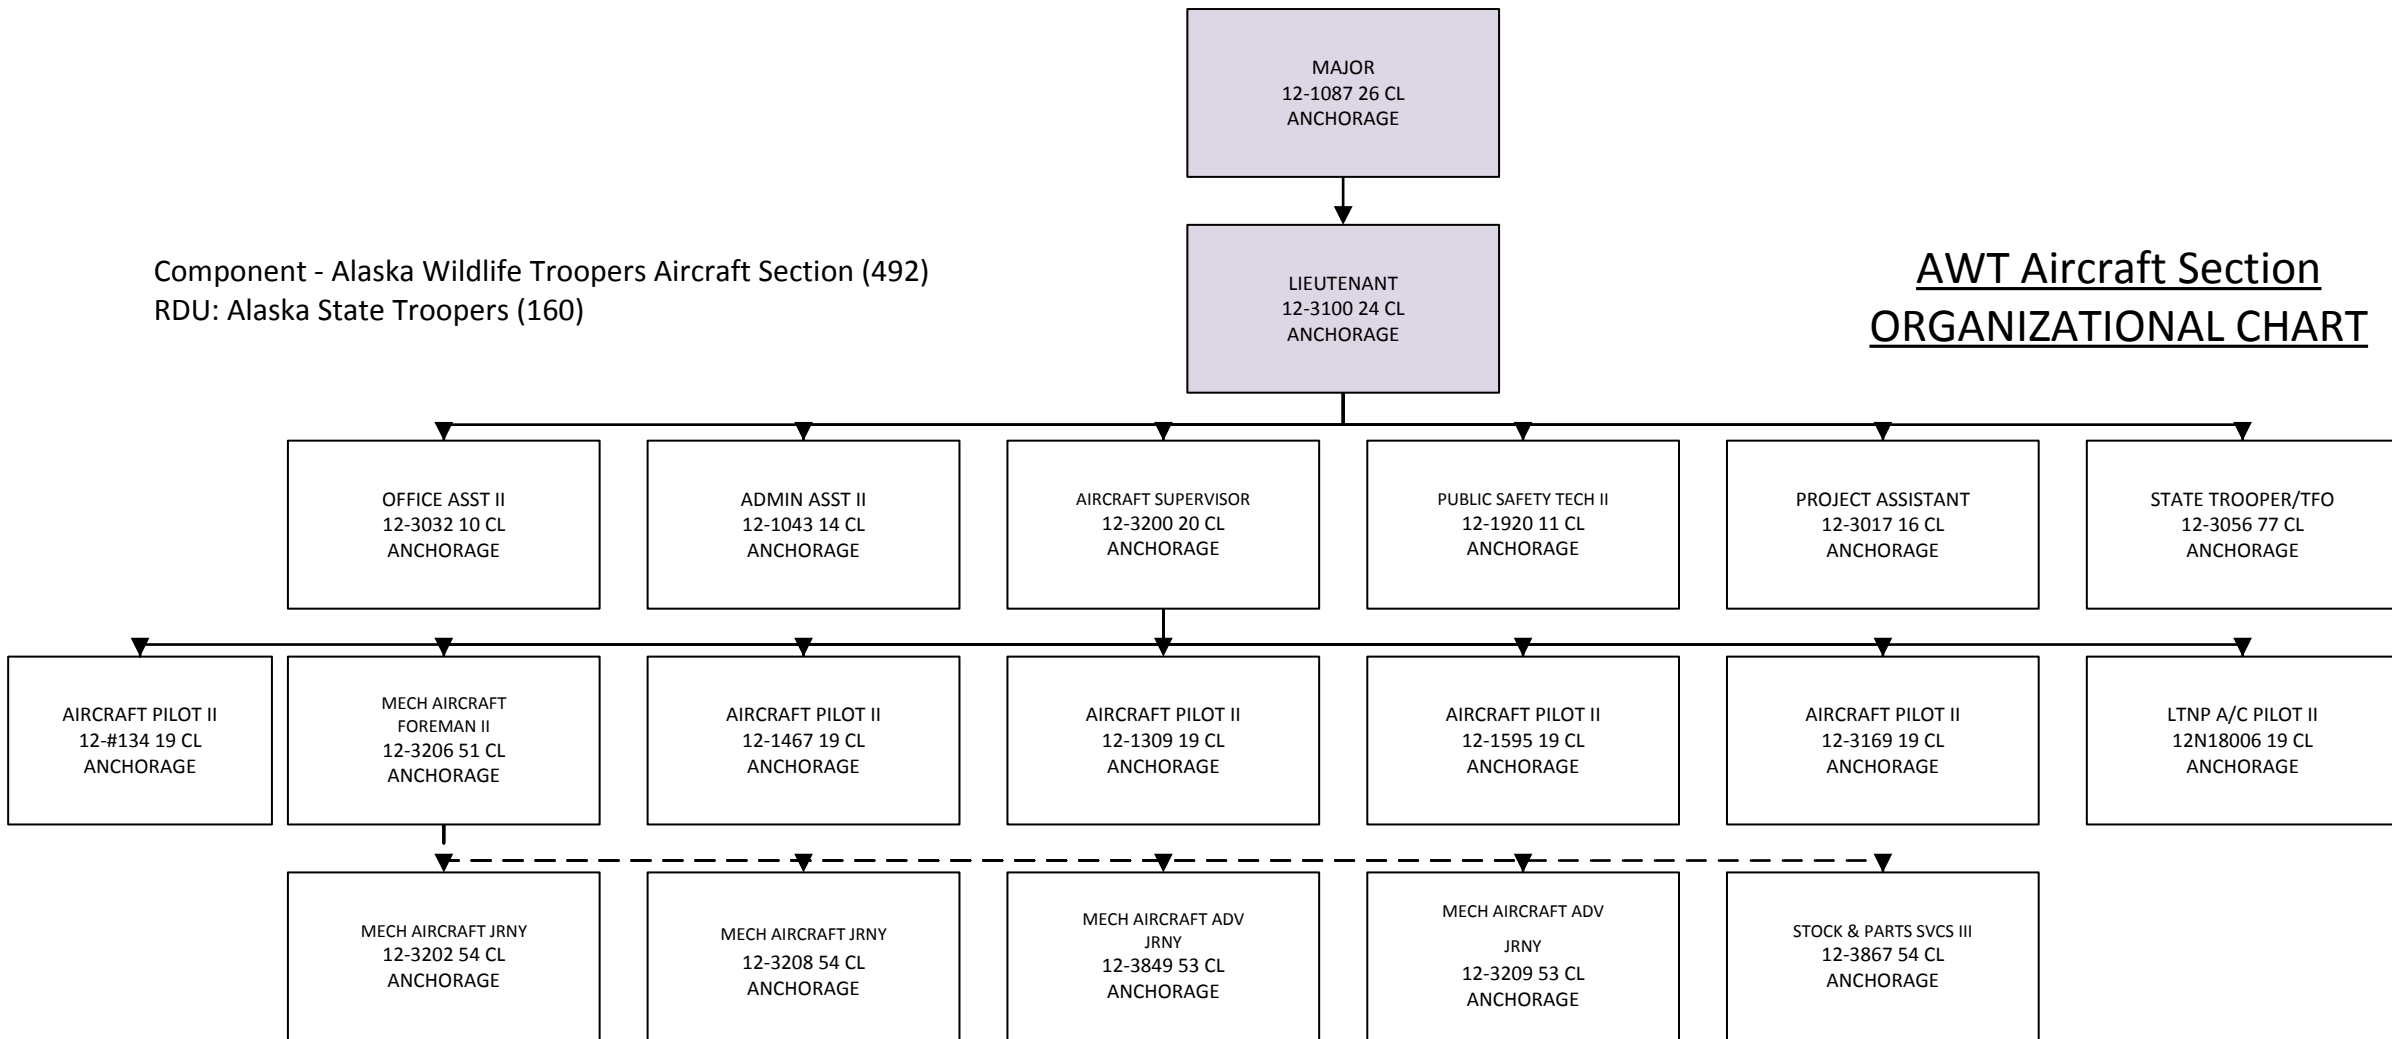

Component - Alaska Wildlife Troopers Aircraft Section (492)
RDU: Alaska State Troopers (160)

AWT Aircraft Section ORGANIZATIONAL CHART

12-1087, 12-3100,
Identified on AWT
Division Operations
Org Chart