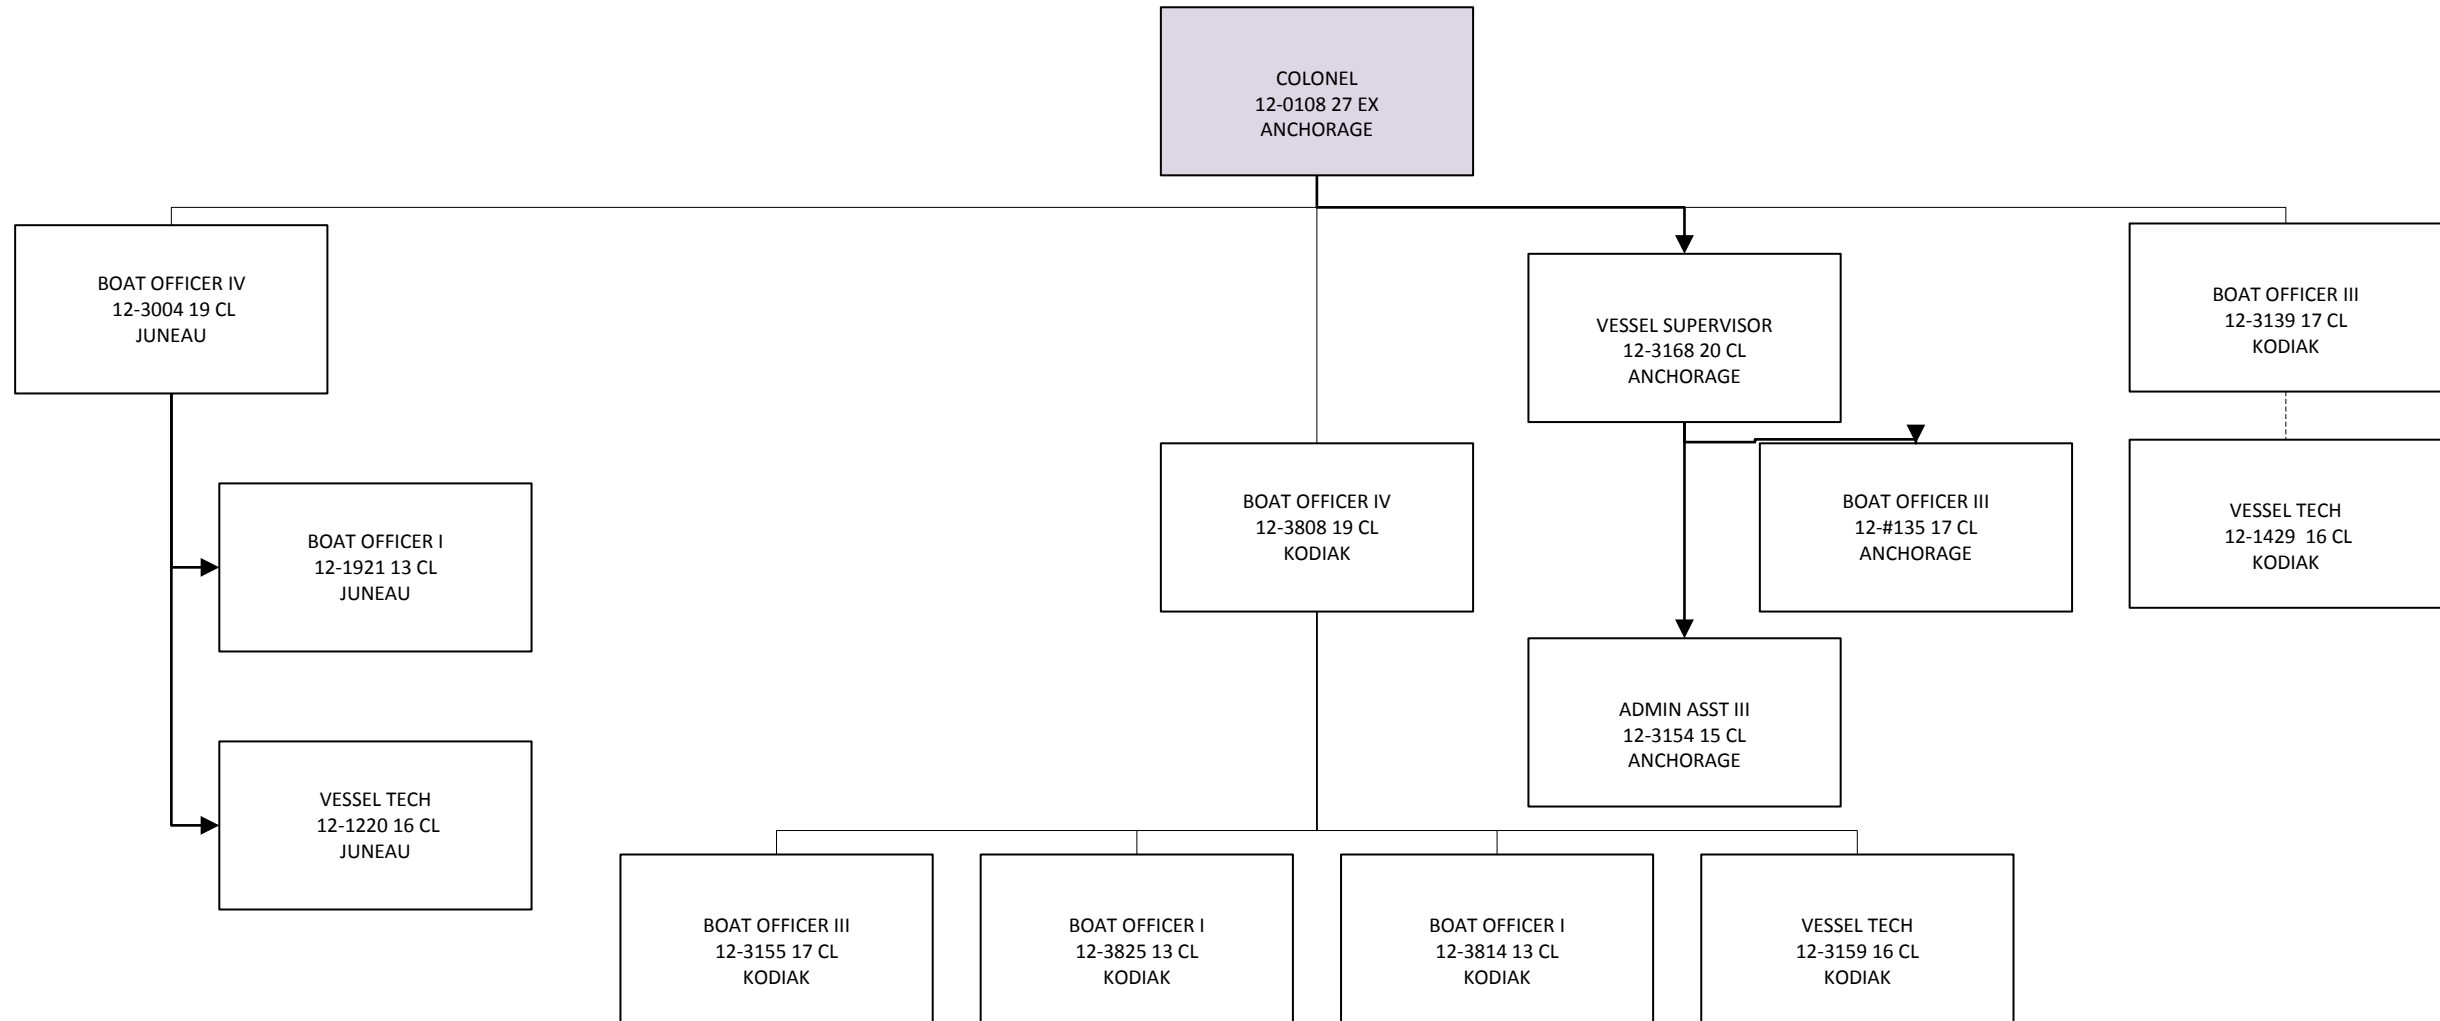

Component: Alaska Wildlife Troopers Marine Enforcement (493)
RDU: Alaska State Troopers (160)

AWT- Marine Enforcement ORGANIZATIONAL CHART

12-0108
Identified on AWT
Division Operations Org
Chart