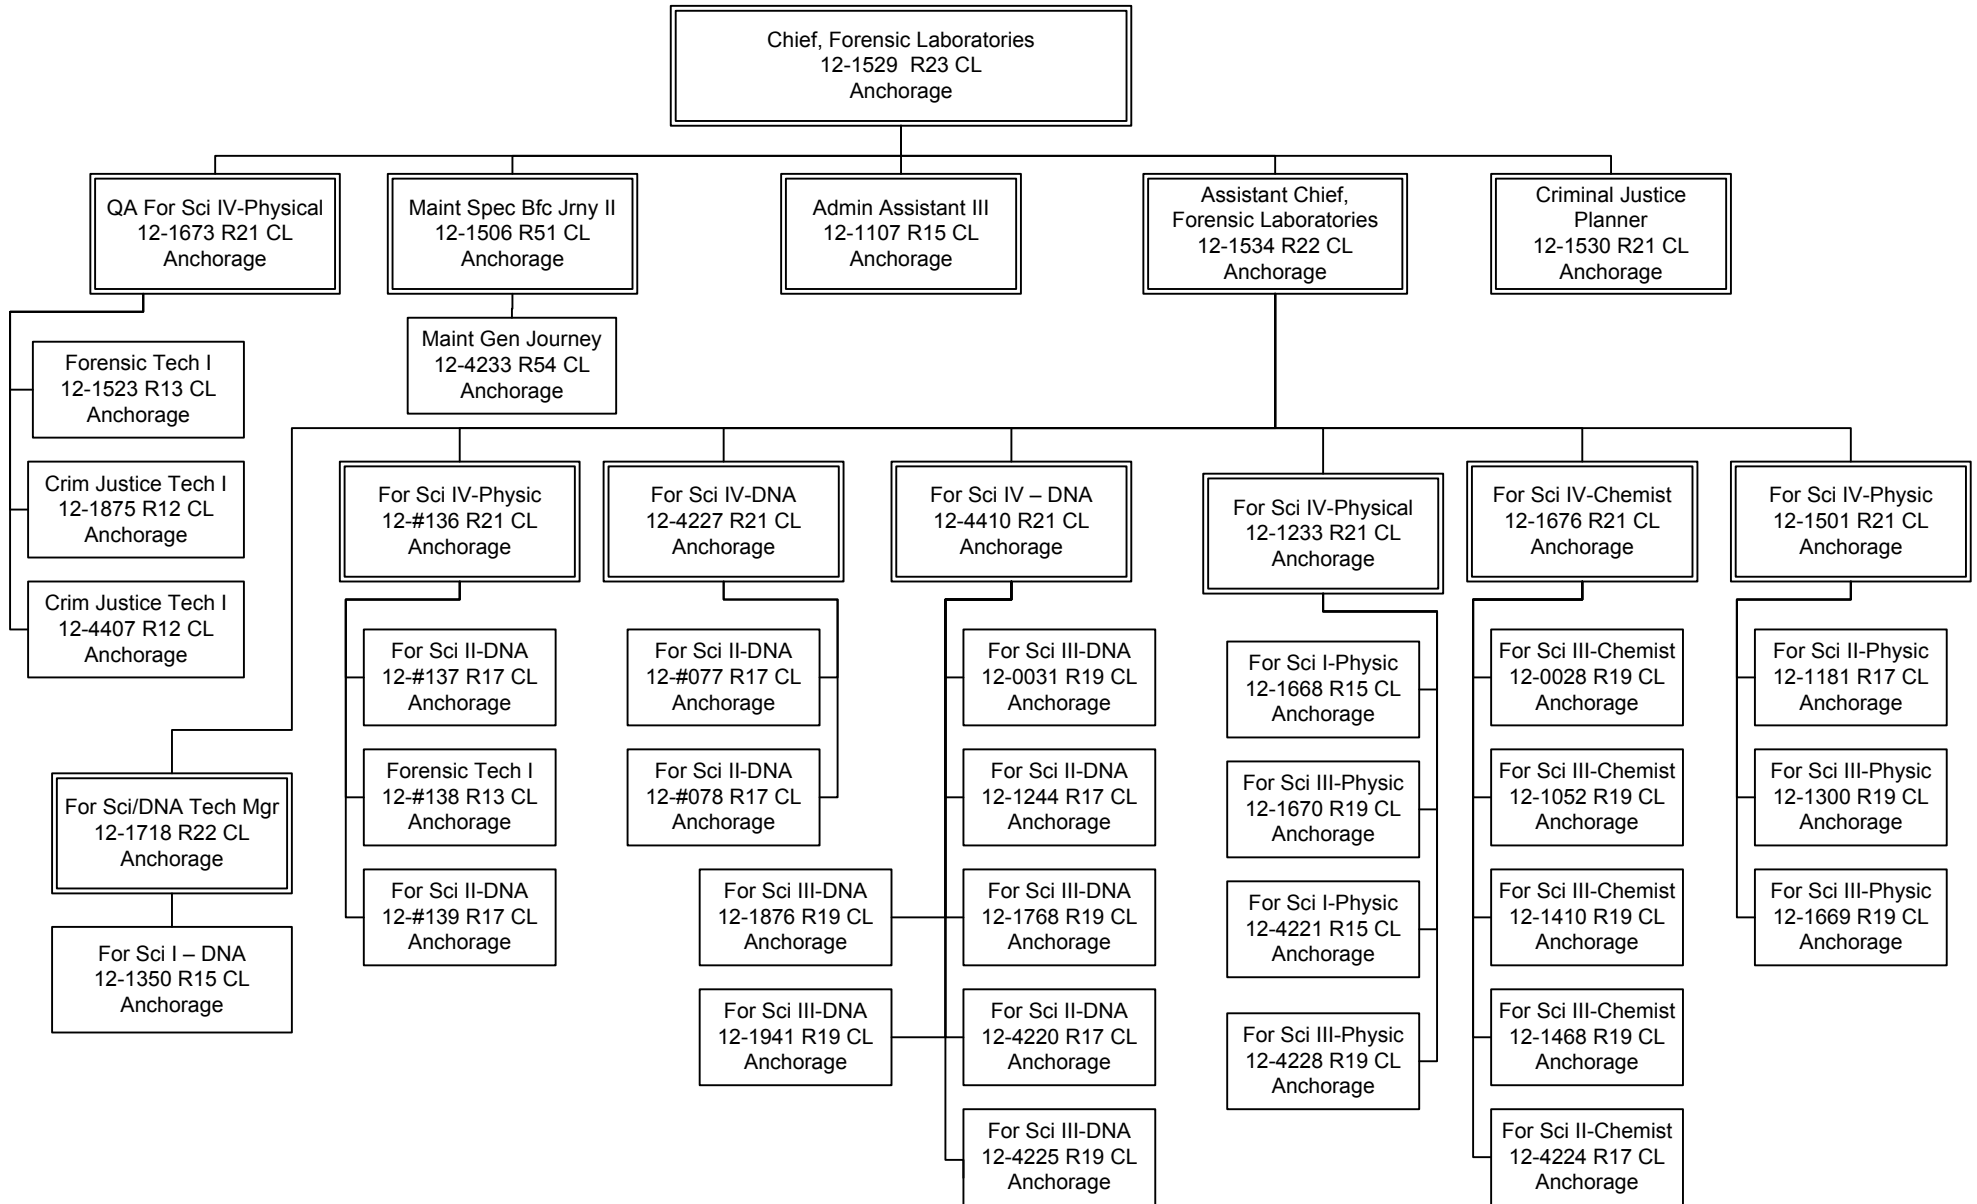

ORGANIZATIONAL CHART

For Sci – Forensic Scientist