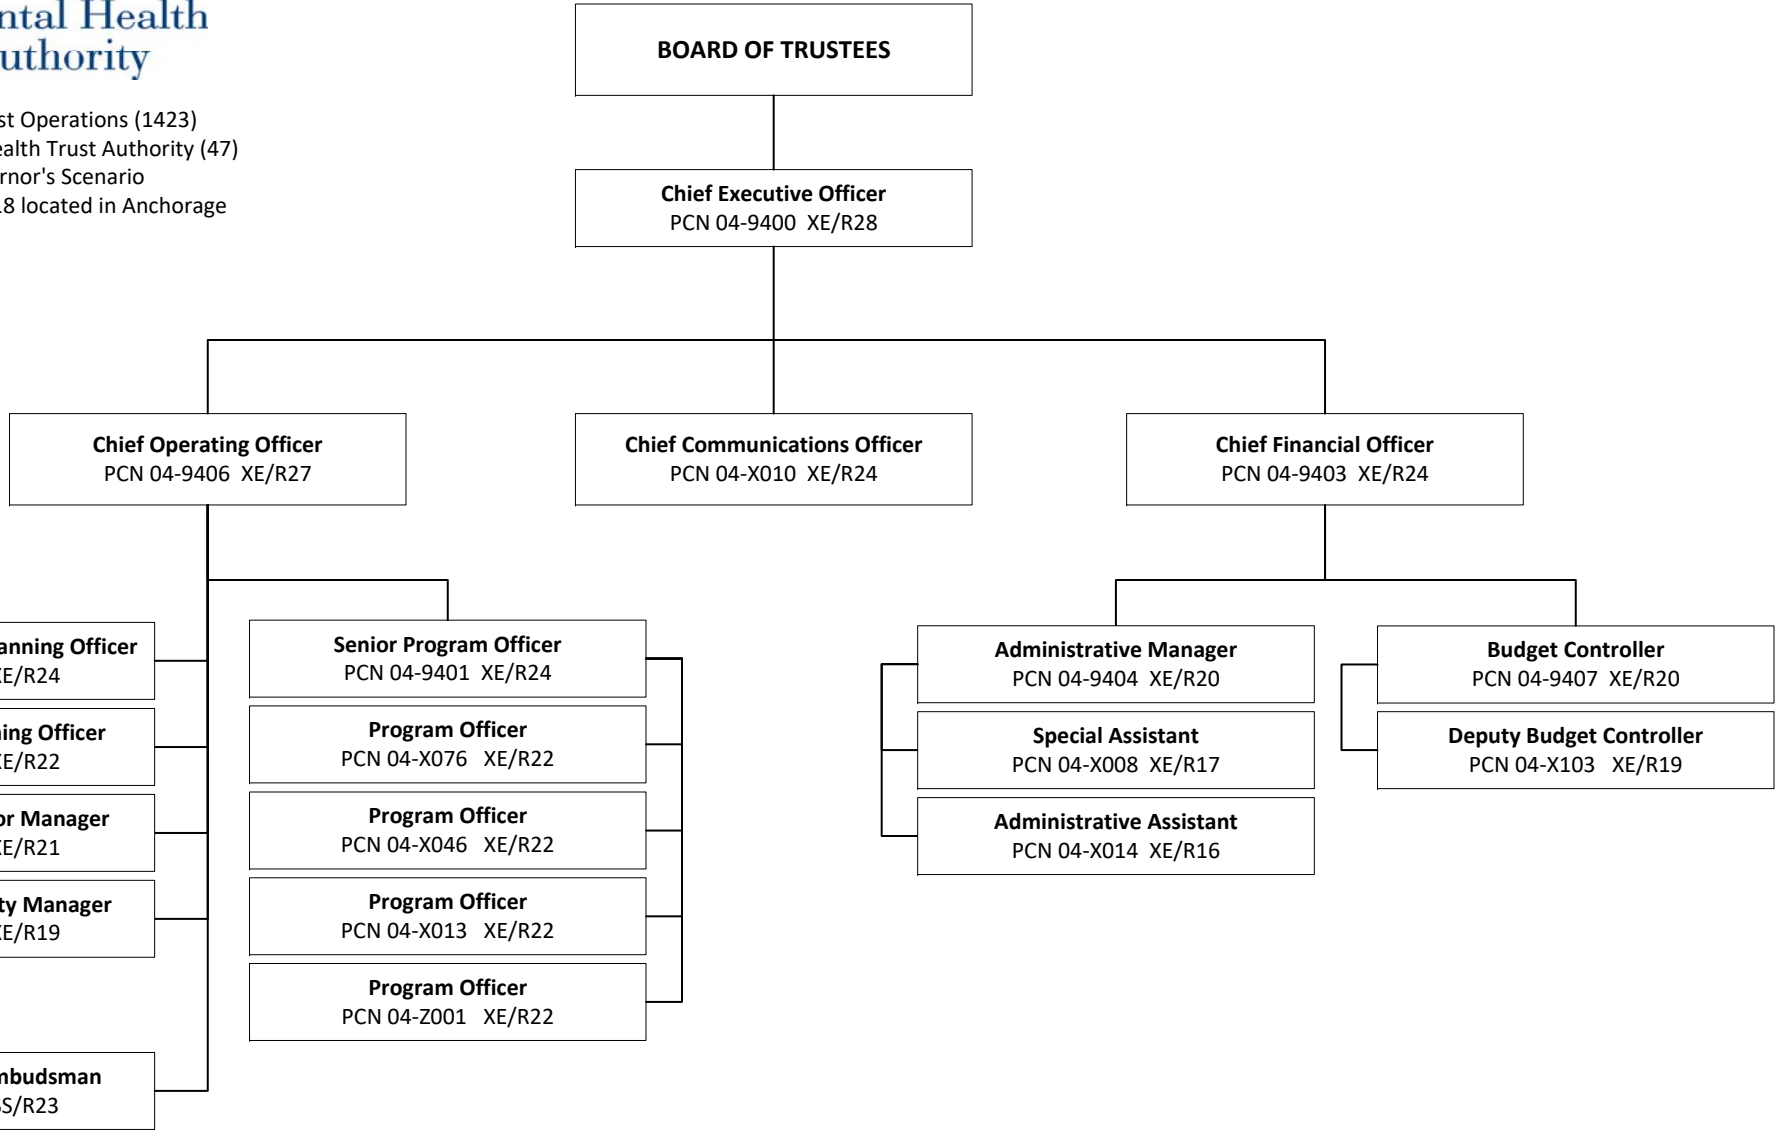

Trust

Alaska Mental Health Trust Authority

Mental Health Trust Operations (1423)
 RDU: Alaska Mental Health Trust Authority (47)
 FY2021 Governor's Scenario
 Position Totals PFT - 18 located in Anchorage

Budgeted in LTCO component