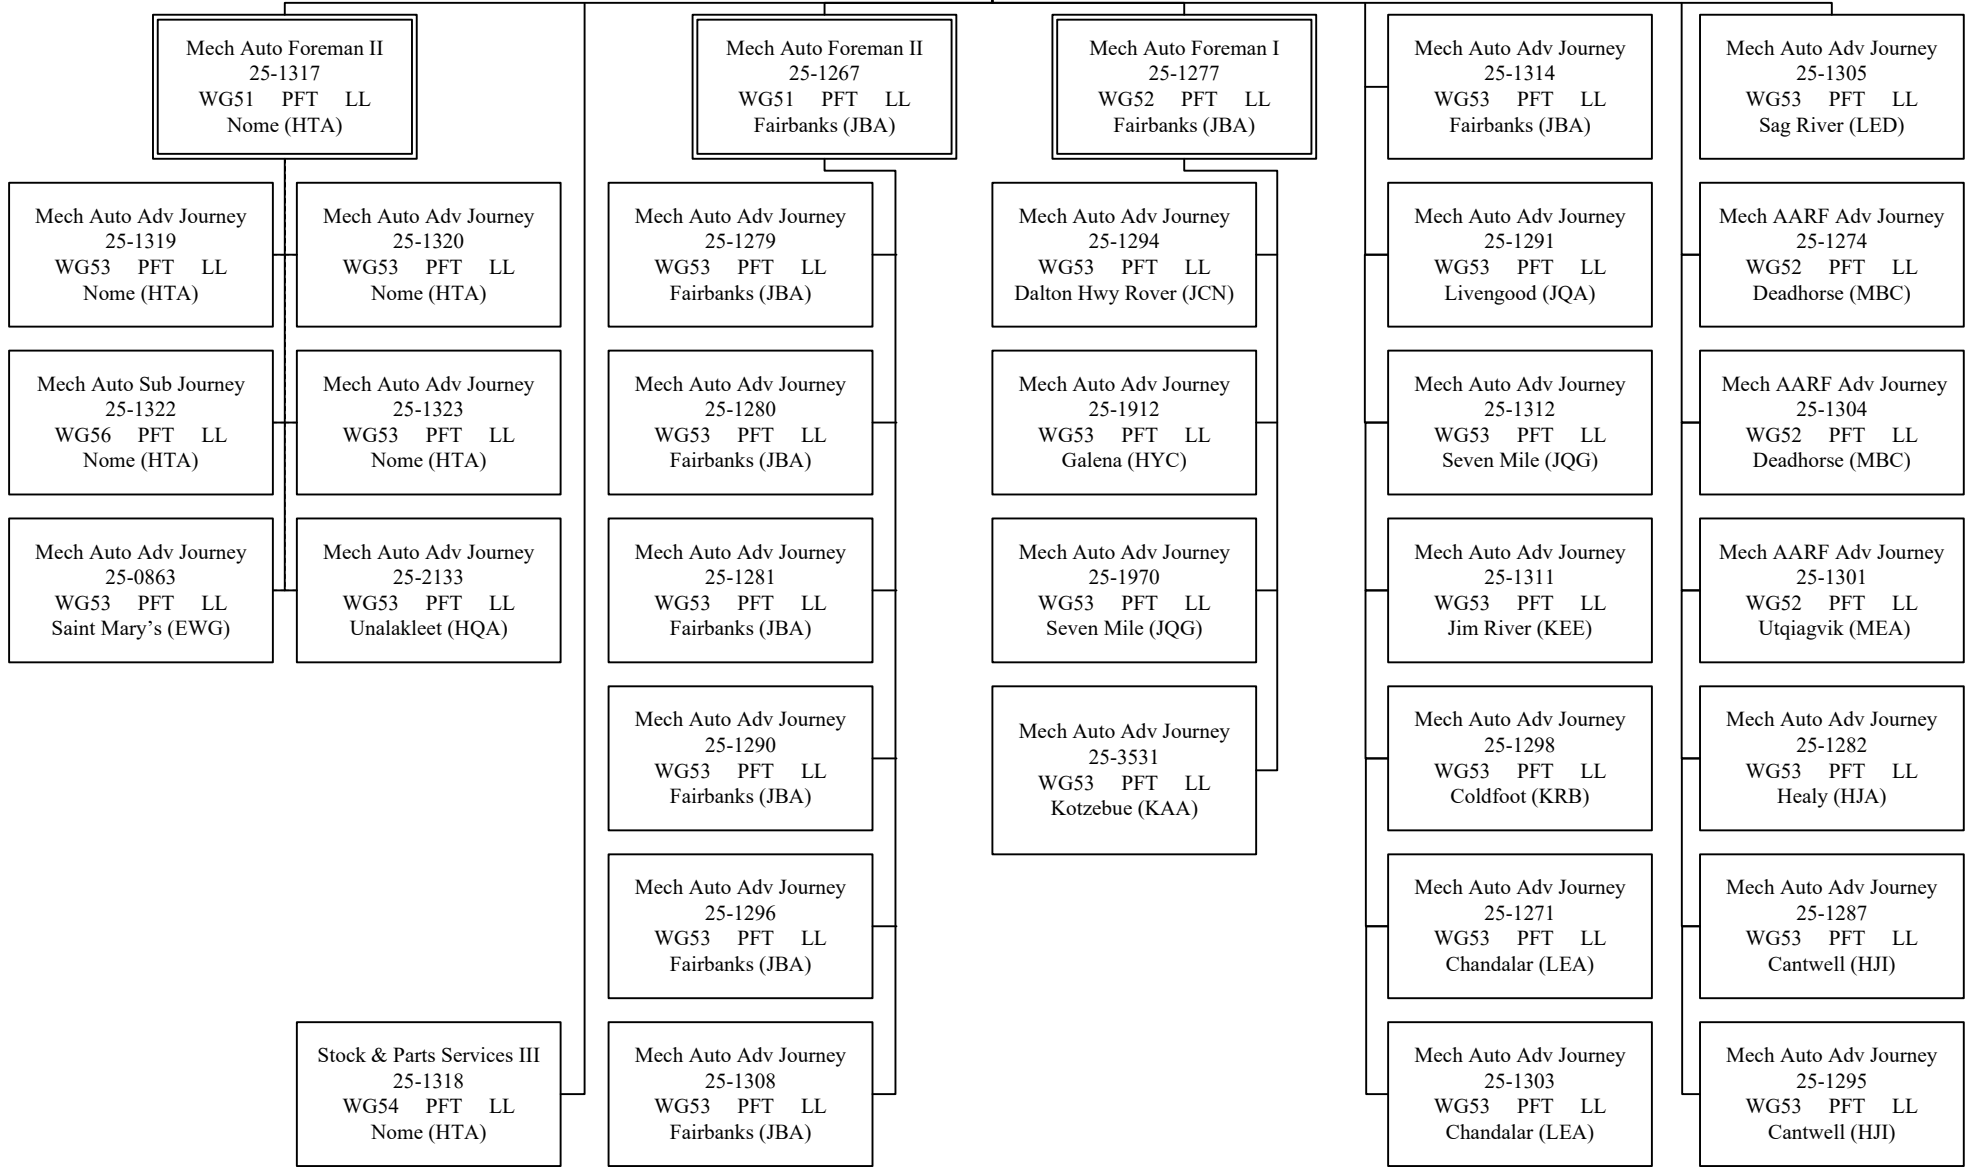

State Equipment Fleet Manager
 25-0470
 R23 PFT SS
 Anchorage (EBA)

Contracting Officer III
 25-0095
 R19 PFT SS
 Anchorage (EBA)

Equipment Fleet Dist Manager
 25-1307
 R20 PFT SS
 Fairbanks (JBA)

FY2021 Governor's Budget
RDU: State Equipment Fleet (369)
Component: State Equipment Fleet (2791)
Component Total: 158
Page Total: 34

Equipment Fleet Dist Manager
 25-1307
 R20 PFT SS
 Fairbanks (JBA)

State Equipment Fleet Manager
 25-0470
 R23 PFT SS
 Anchorage (EBA)

FY2021 Governor's Budget
RDU: State Equipment Fleet (369)
Component: State Equipment Fleet (2791)
Component Total: 158
Page Total: 14

Mech Auto Adv Journey
 25-2273
 WG53 PFT LL
 Haines (CRB)

Mech AARF Adv Journey
 25-2274
 WG52 PFT LL
 Wrangell (AKB)

Mech Auto Adv Journey
 25-2275
 WG53 PFT LL
 Ketchikan (ACA)

Mech AARF Adv Journey
 25-2277
 WG52 PFT LL
 Petersburg (AKA)

Mech Auto Adv Journey
 25-0331
 WG53 PFT LL
 Juneau (AWA)

Mech AARF Adv Journey
 25-2278
 WG52 PFT LL
 Yakutat (CSA)

Mech Auto Adv Journey
 25-2281
 WG53 PFT LL
 Klawock (AEB)

Mech Auto Adv Journey
 25-3533
 WG53 PFT LL
 Sitka (ARA)