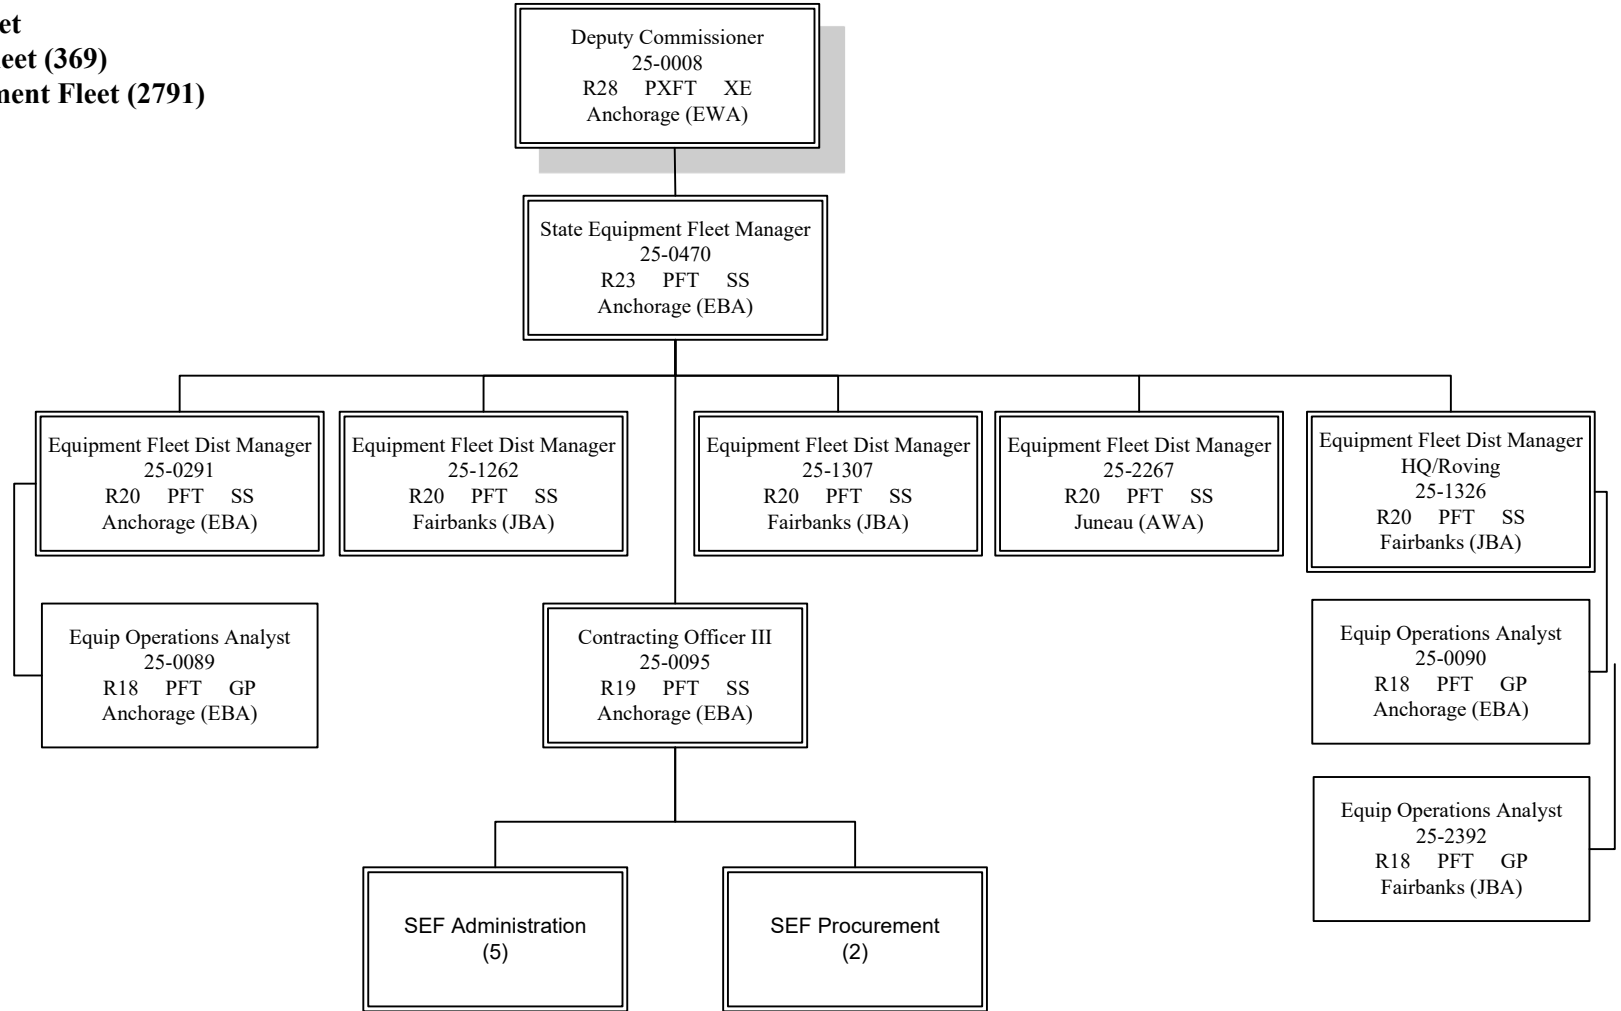

FY2021 Governor's Budget
RDU: State Equipment Fleet (369)
Component: State Equipment Fleet (2791)
Component Total: 158
Page Total: 10