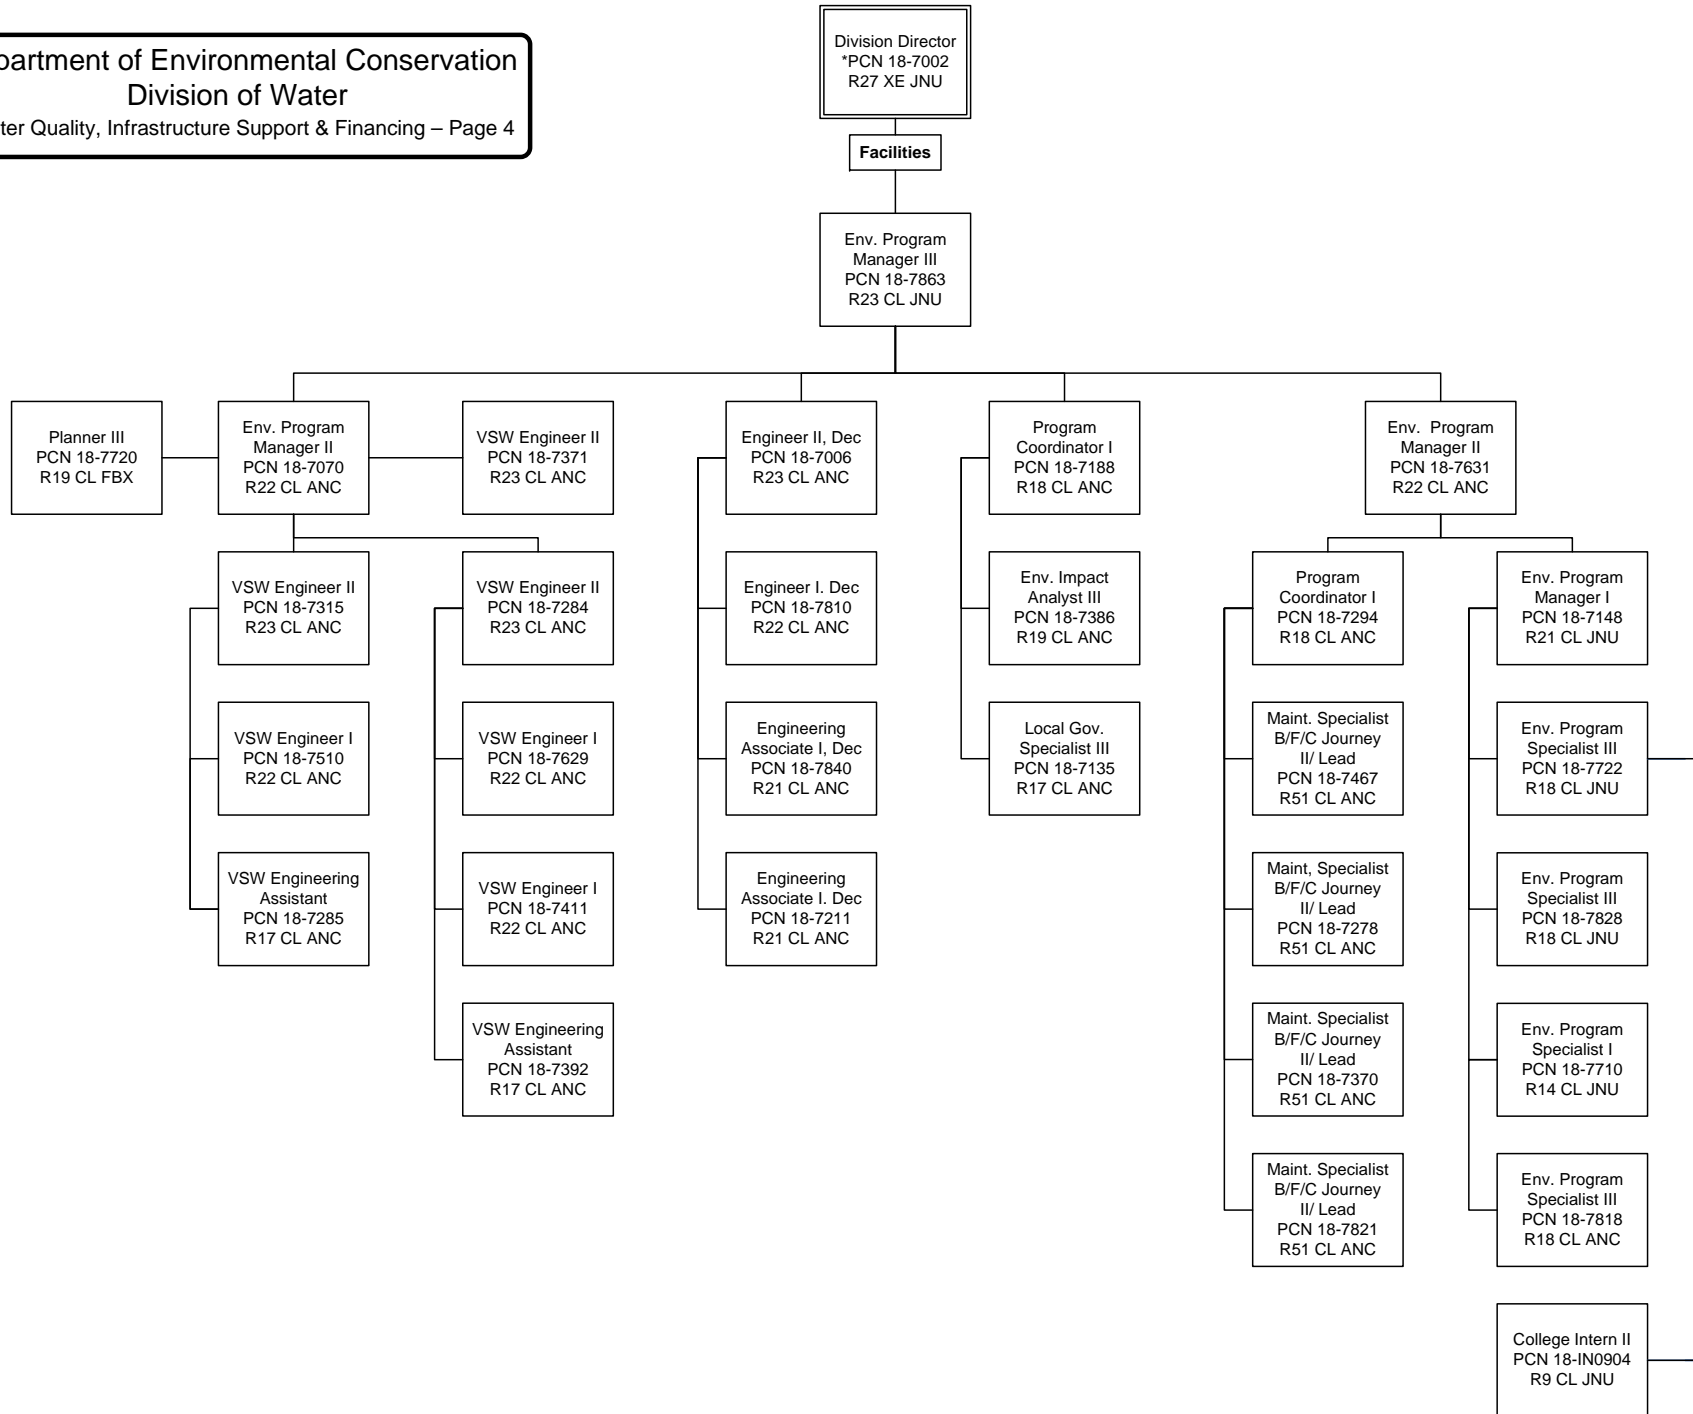

Department of Environmental Conservation
 Division of Water
 Water Quality, Infrastructure Support & Financing – Page 1

Department of Environmental Conservation
 Division of Water
 Water Quality, Infrastructure Support & Financing – Page 2

* Denotes position duplicated on Page 1

Department of Environmental Conservation
 Division of Water
 Water Quality, Infrastructure Support & Financing – Page 3

* Denotes position duplicated on Page 1

Department of Environmental Conservation
 Division of Water
 Water Quality, Infrastructure Support & Financing – Page 4

* Denotes position duplicated on Page 1

Department of Environmental Conservation
 Division of Water
 Water Quality, Infrastructure Support & Financing – Page 5

* Denotes position duplicated on Page 1