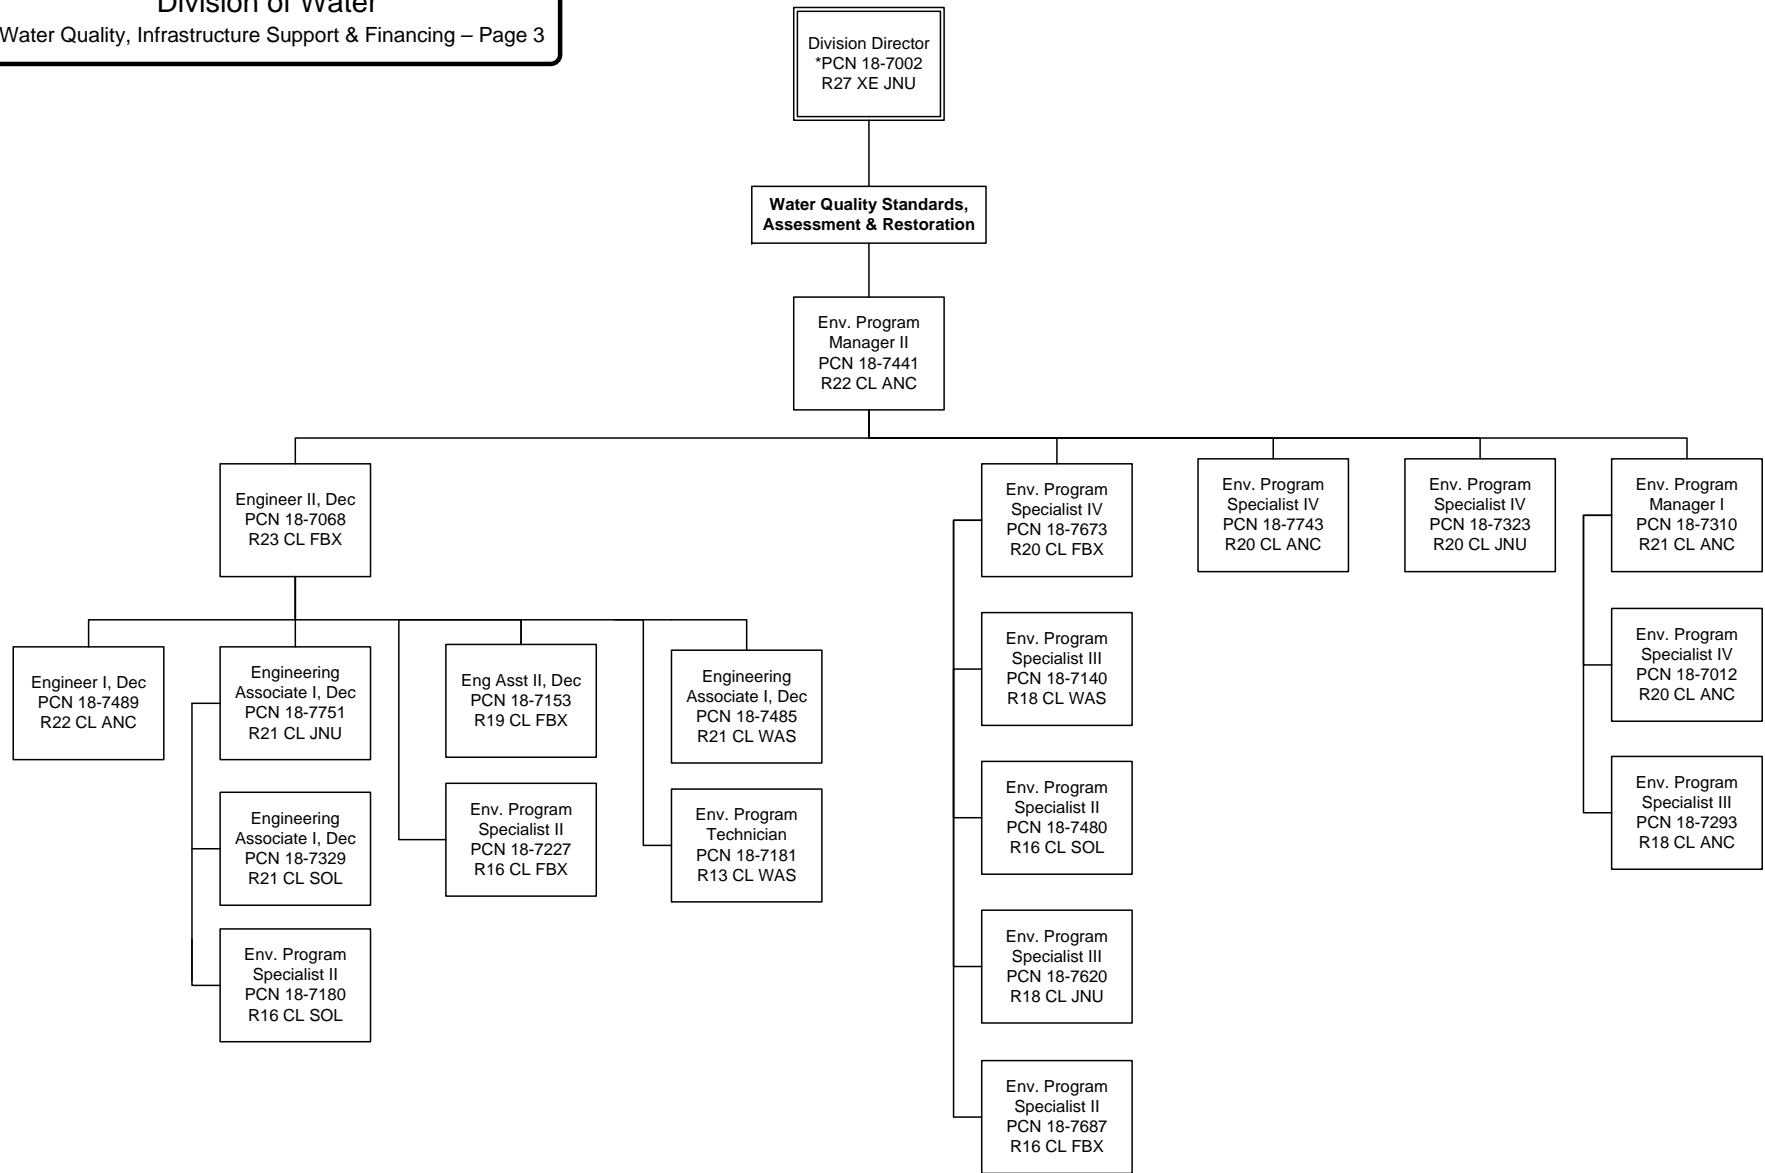

Department of Environmental Conservation
 Division of Water
 Water Quality, Infrastructure Support & Financing – Page 1

Department of Environmental Conservation
 Division of Water
 Water Quality, Infrastructure Support & Financing – Page 2

* Denotes position duplicated on Page 1

Department of Environmental Conservation
 Division of Water
 Water Quality, Infrastructure Support & Financing – Page 3

* Denotes position duplicated on Page 1

Department of Environmental Conservation
 Division of Water
 Water Quality, Infrastructure Support & Financing – Page 4

* Denotes position duplicated on Page 1

Department of Environmental Conservation
 Division of Water
 Water Quality, Infrastructure Support & Financing – Page 5

* Denotes position duplicated on Page 1