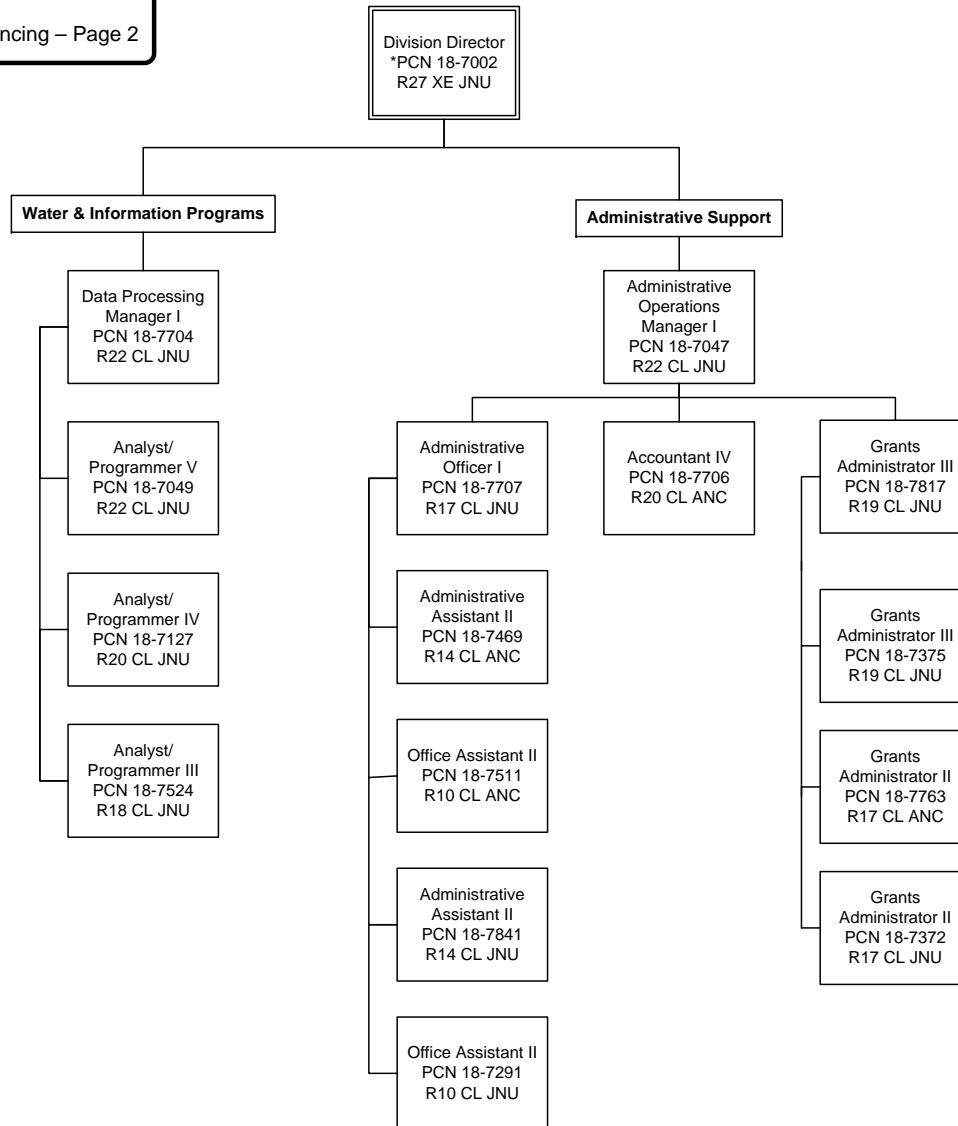

Department of Environmental Conservation
 Division of Water
 Water Quality, Infrastructure Support & Financing – Page 1

Department of Environmental Conservation
 Division of Water
 Water Quality, Infrastructure Support & Financing – Page 2

* Denotes position duplicated on Page 1

Department of Environmental Conservation
 Division of Water
 Water Quality, Infrastructure Support & Financing – Page 3

* Denotes position duplicated on Page 1

Department of Environmental Conservation
 Division of Water
 Water Quality, Infrastructure Support & Financing – Page 4