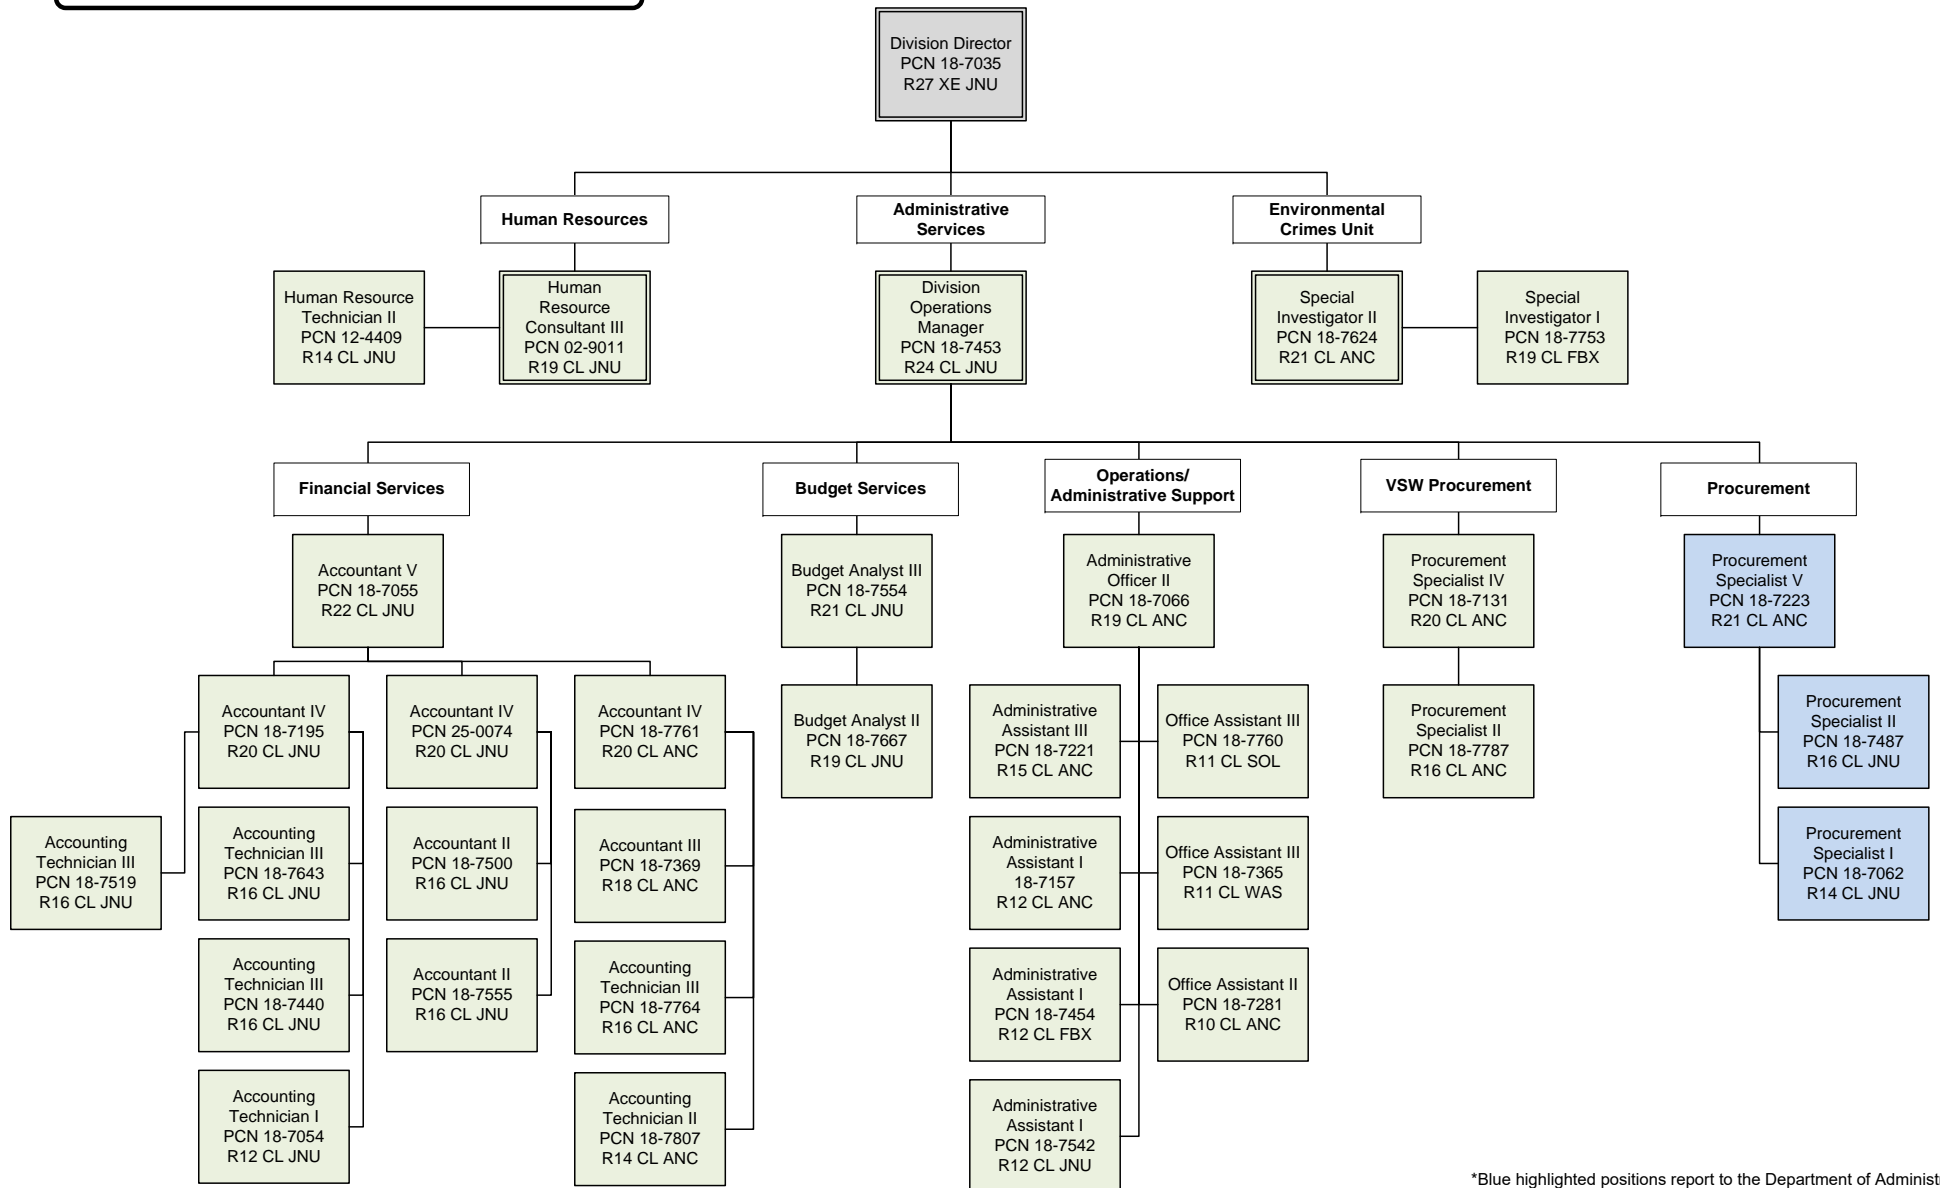

Department of Environmental Conservation
 Division of Administration
 Administrative Services – Page 1

*Blue highlighted positions report to the Department of Administration due to consolidation efforts but are still functionally a part of the Department of Environmental Conservation.

Department of Environmental Conservation
 Division of Administration
 Administrative Services – Page 2

*Blue highlighted positions report to the Department of Administration due to consolidation efforts but are still functionally a part of the Department of Environmental Conservation.