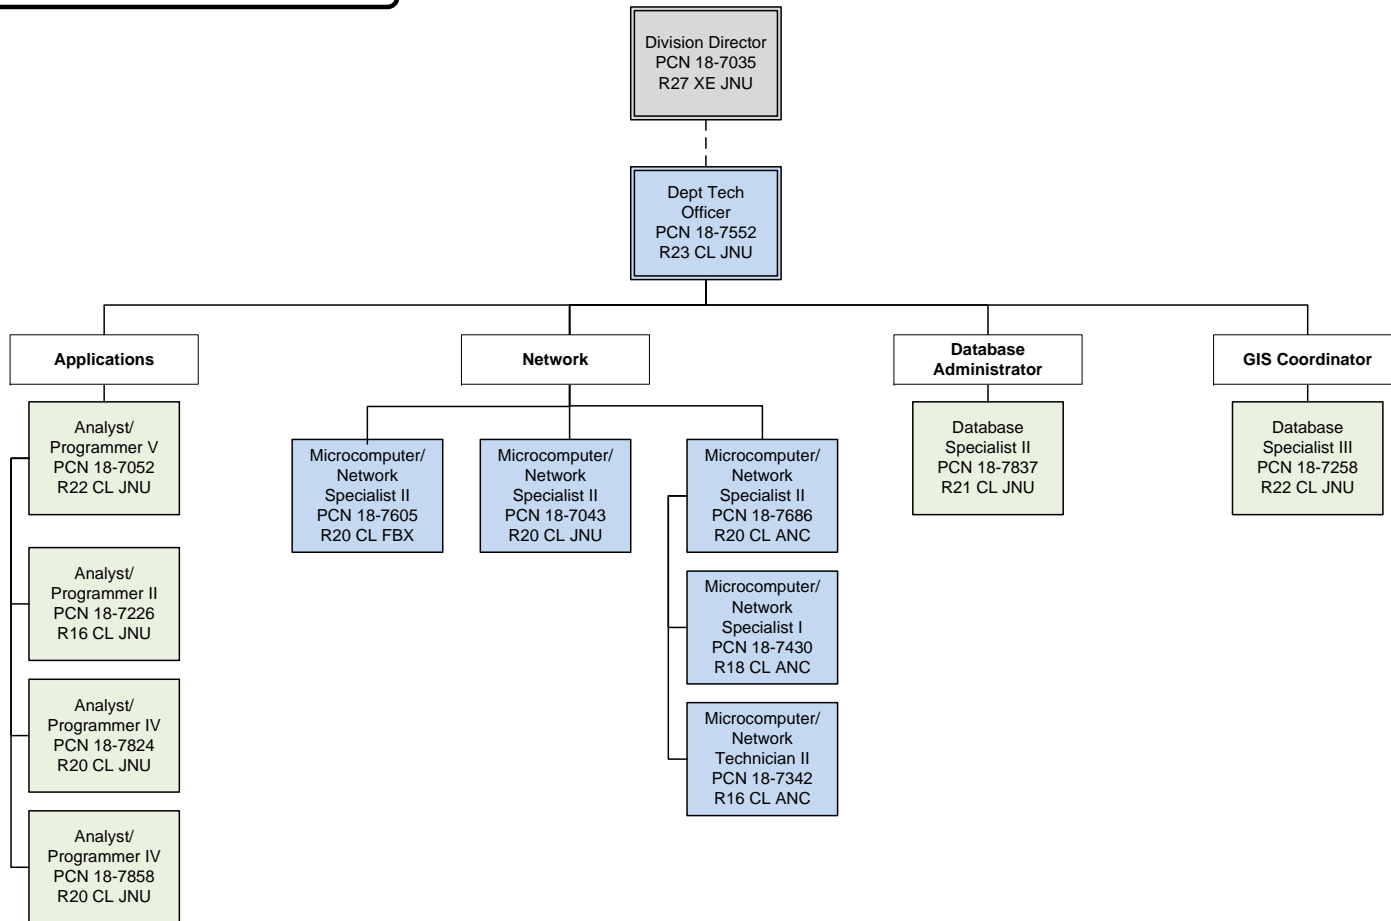

Department of Environmental Conservation
 Division of Administration
 Administrative Services – Page 1

*Blue highlighted positions report to the Department of Administration due to consolidation efforts but are still functionally a part of the Department of Environmental Conservation.

Department of Environmental Conservation
 Division of Administration
 Administrative Services – Page 2

*Blue highlighted positions report to the Department of Administration due to consolidation efforts but are still functionally a part of the Department of Environmental Conservation.