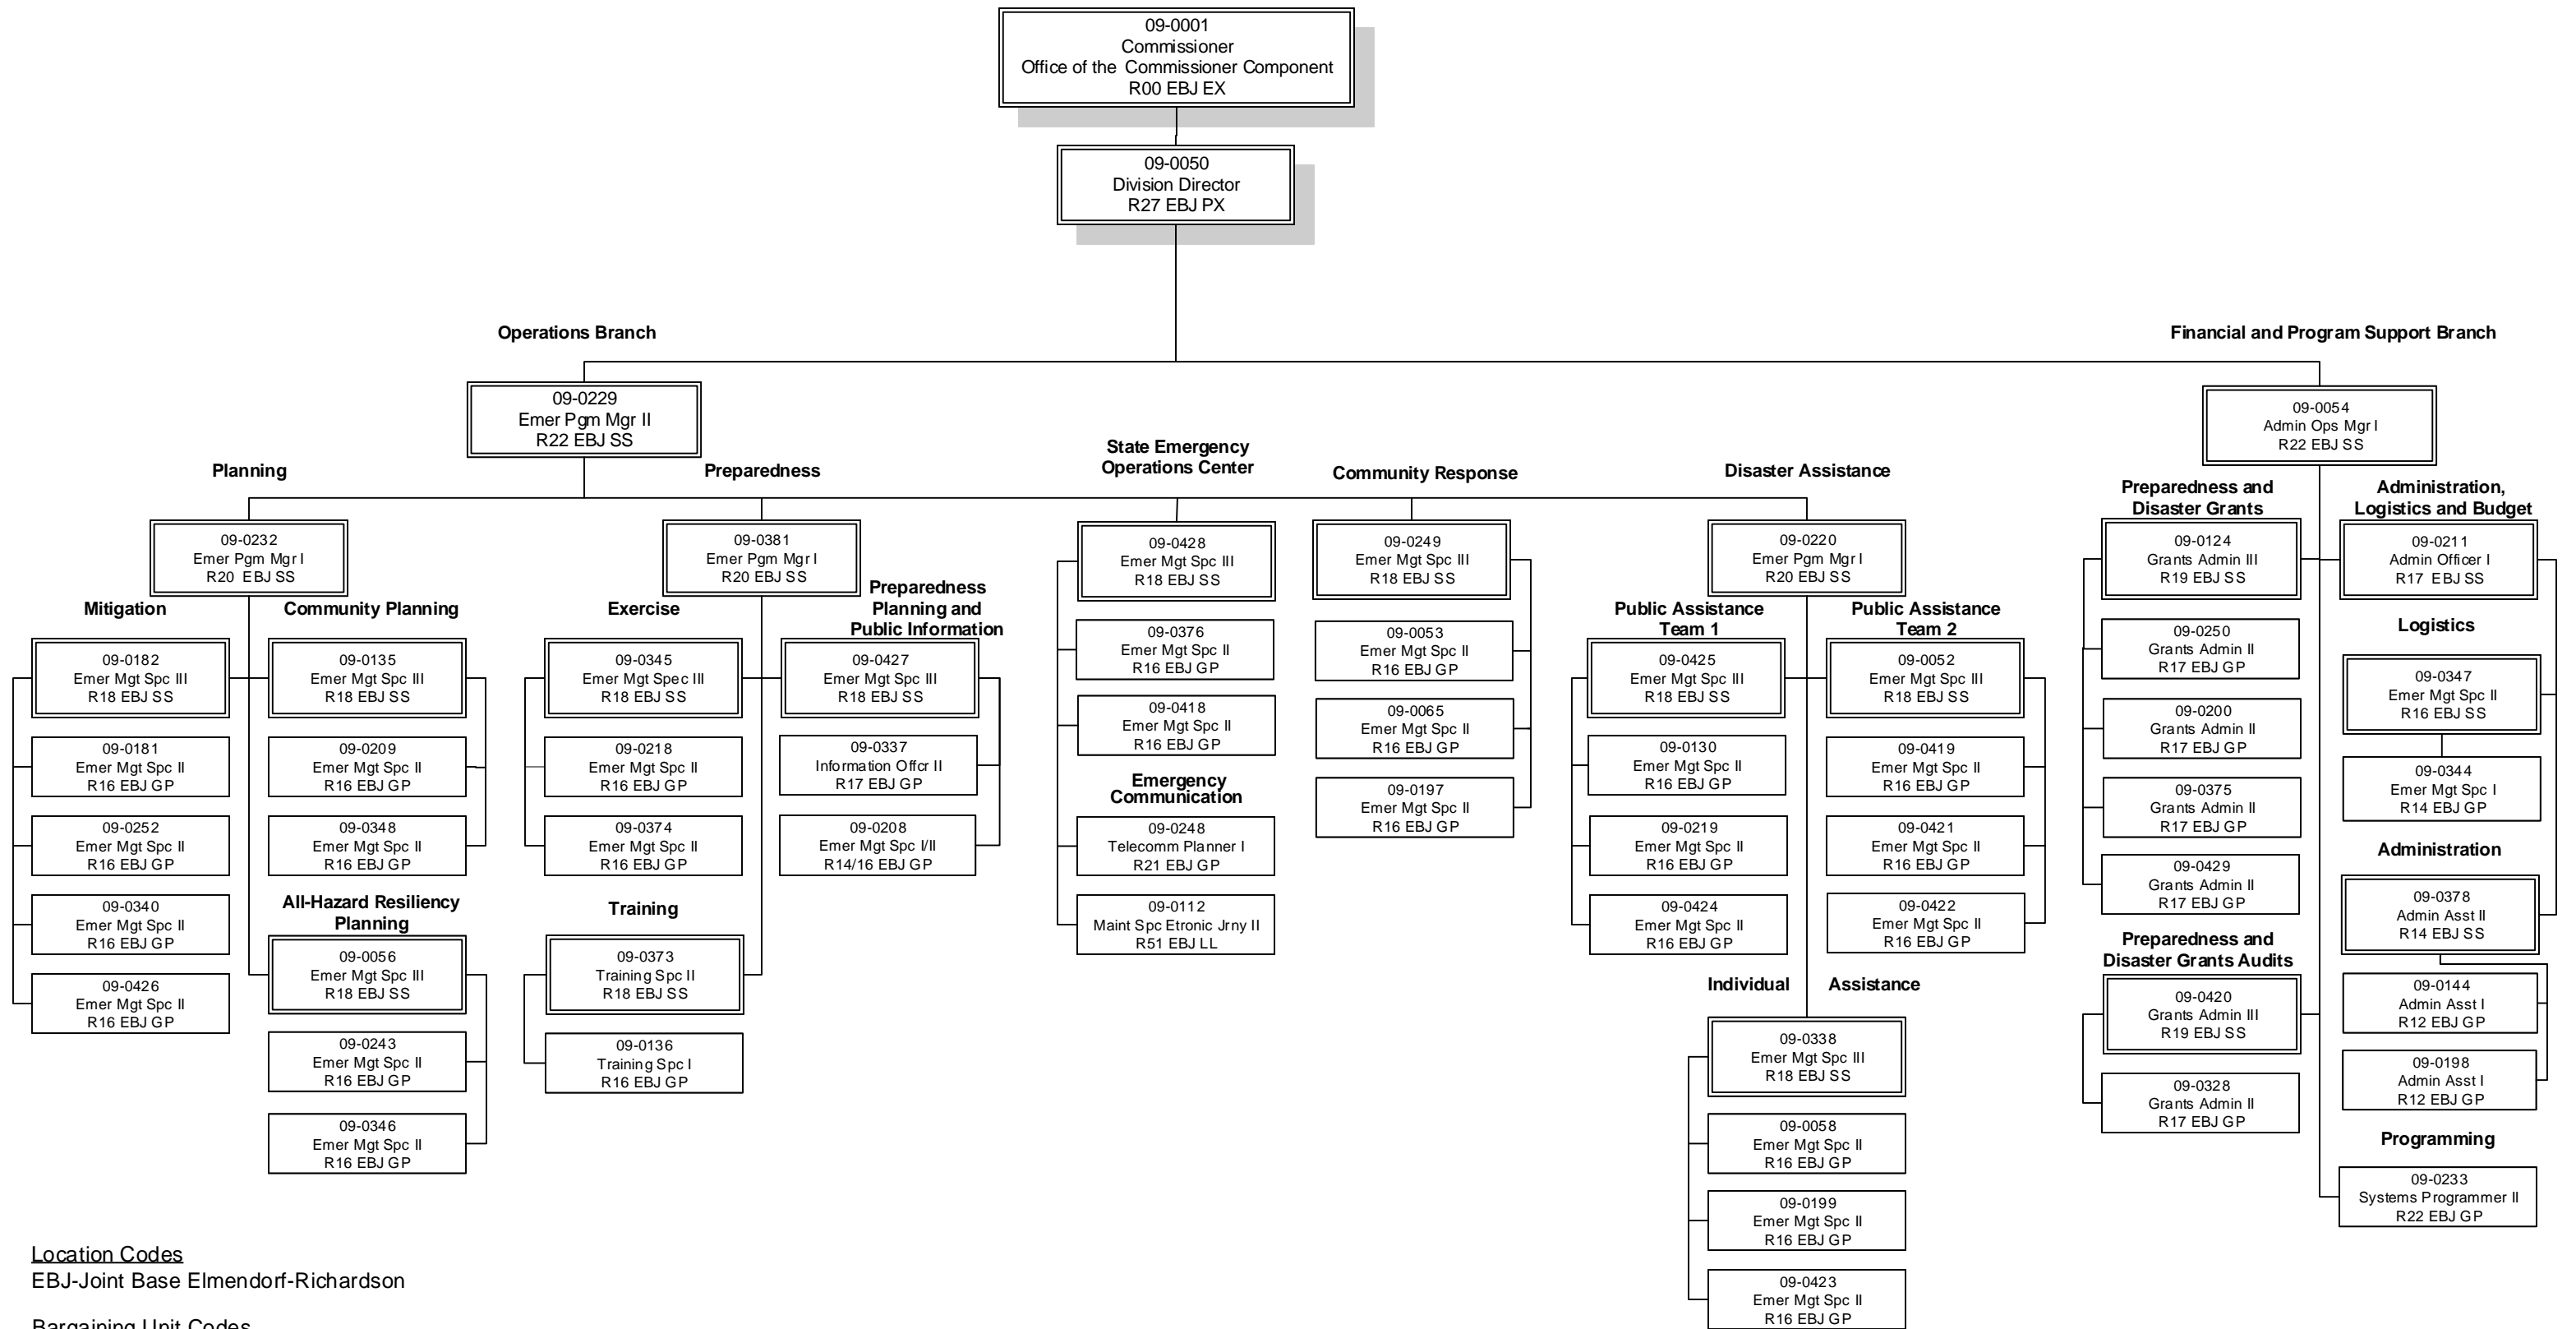

**Department of Military and Veterans Affairs**  
 Division of Homeland Security and Emergency Management Component

**Location Codes**  
 EBJ-Joint Base Elmendorf-Richardson

**Bargaining Unit Codes**  
 GG-General Gov't Employees  
 GP-General Gov't Employees  
 LL-Labor, Trades & Crafts  
 SS-Supervisory Employees  
 XE-Exempt Executive