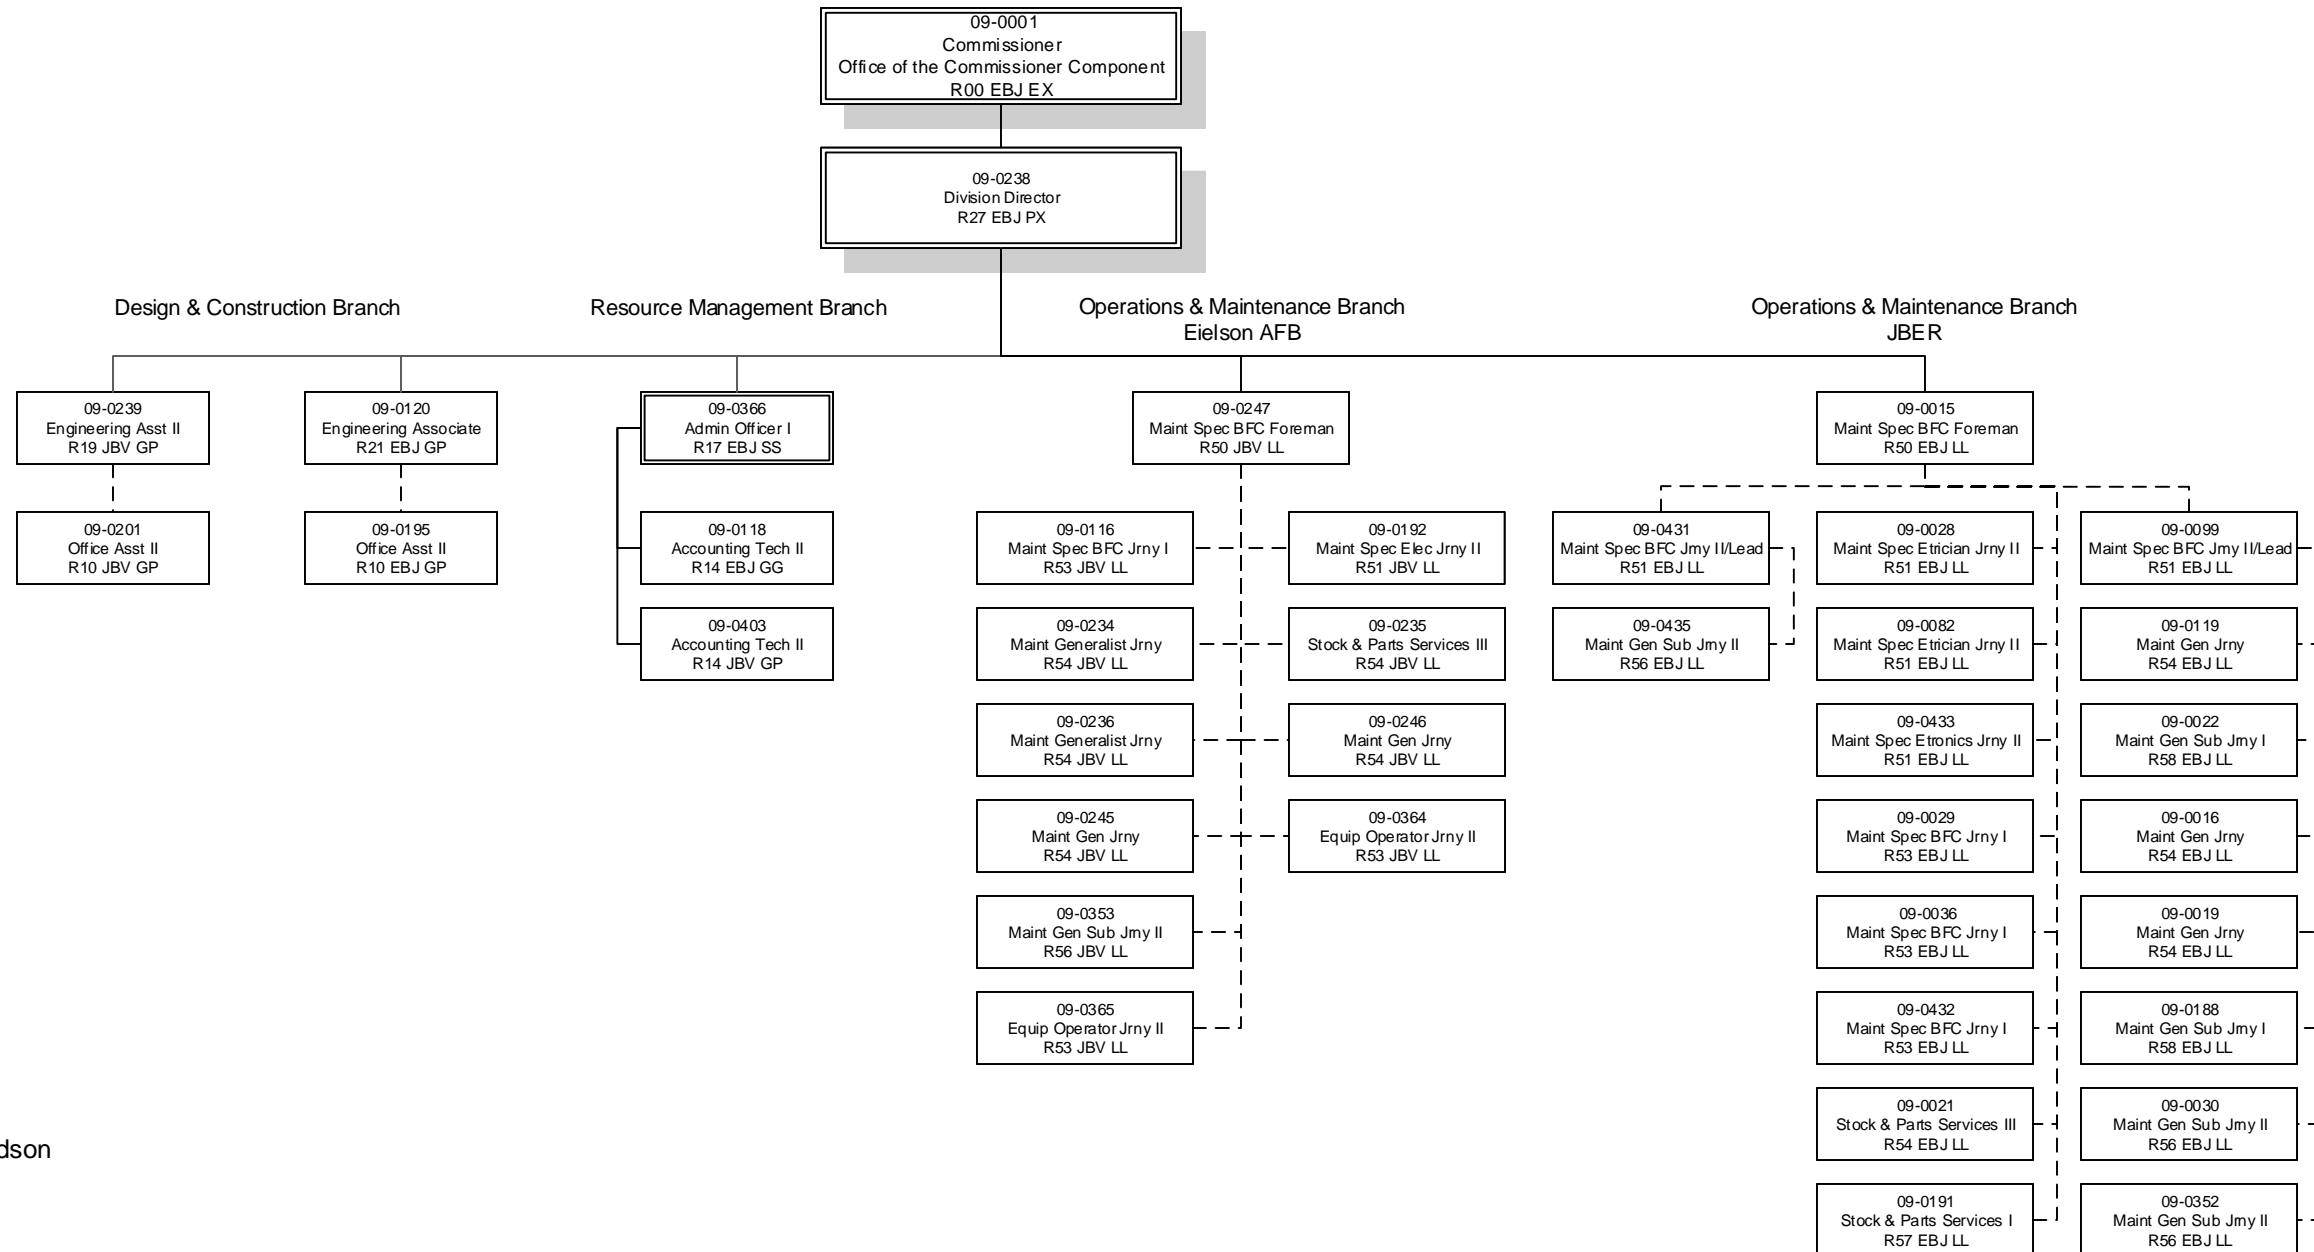

Department of Military & Veterans' Affairs
Air Guard Facilities Maintenance Component

Location Codes

EBJ-Joint Base Elmendorf-Richardson

JBV-Eielson AFB

Bargaining Unit Codes

GG-General Gov't Employees

GP-General Gov't Employees

LL-Labor, Trades & Crafts

SS-Supervisory Employees

XE-Exempt Executive