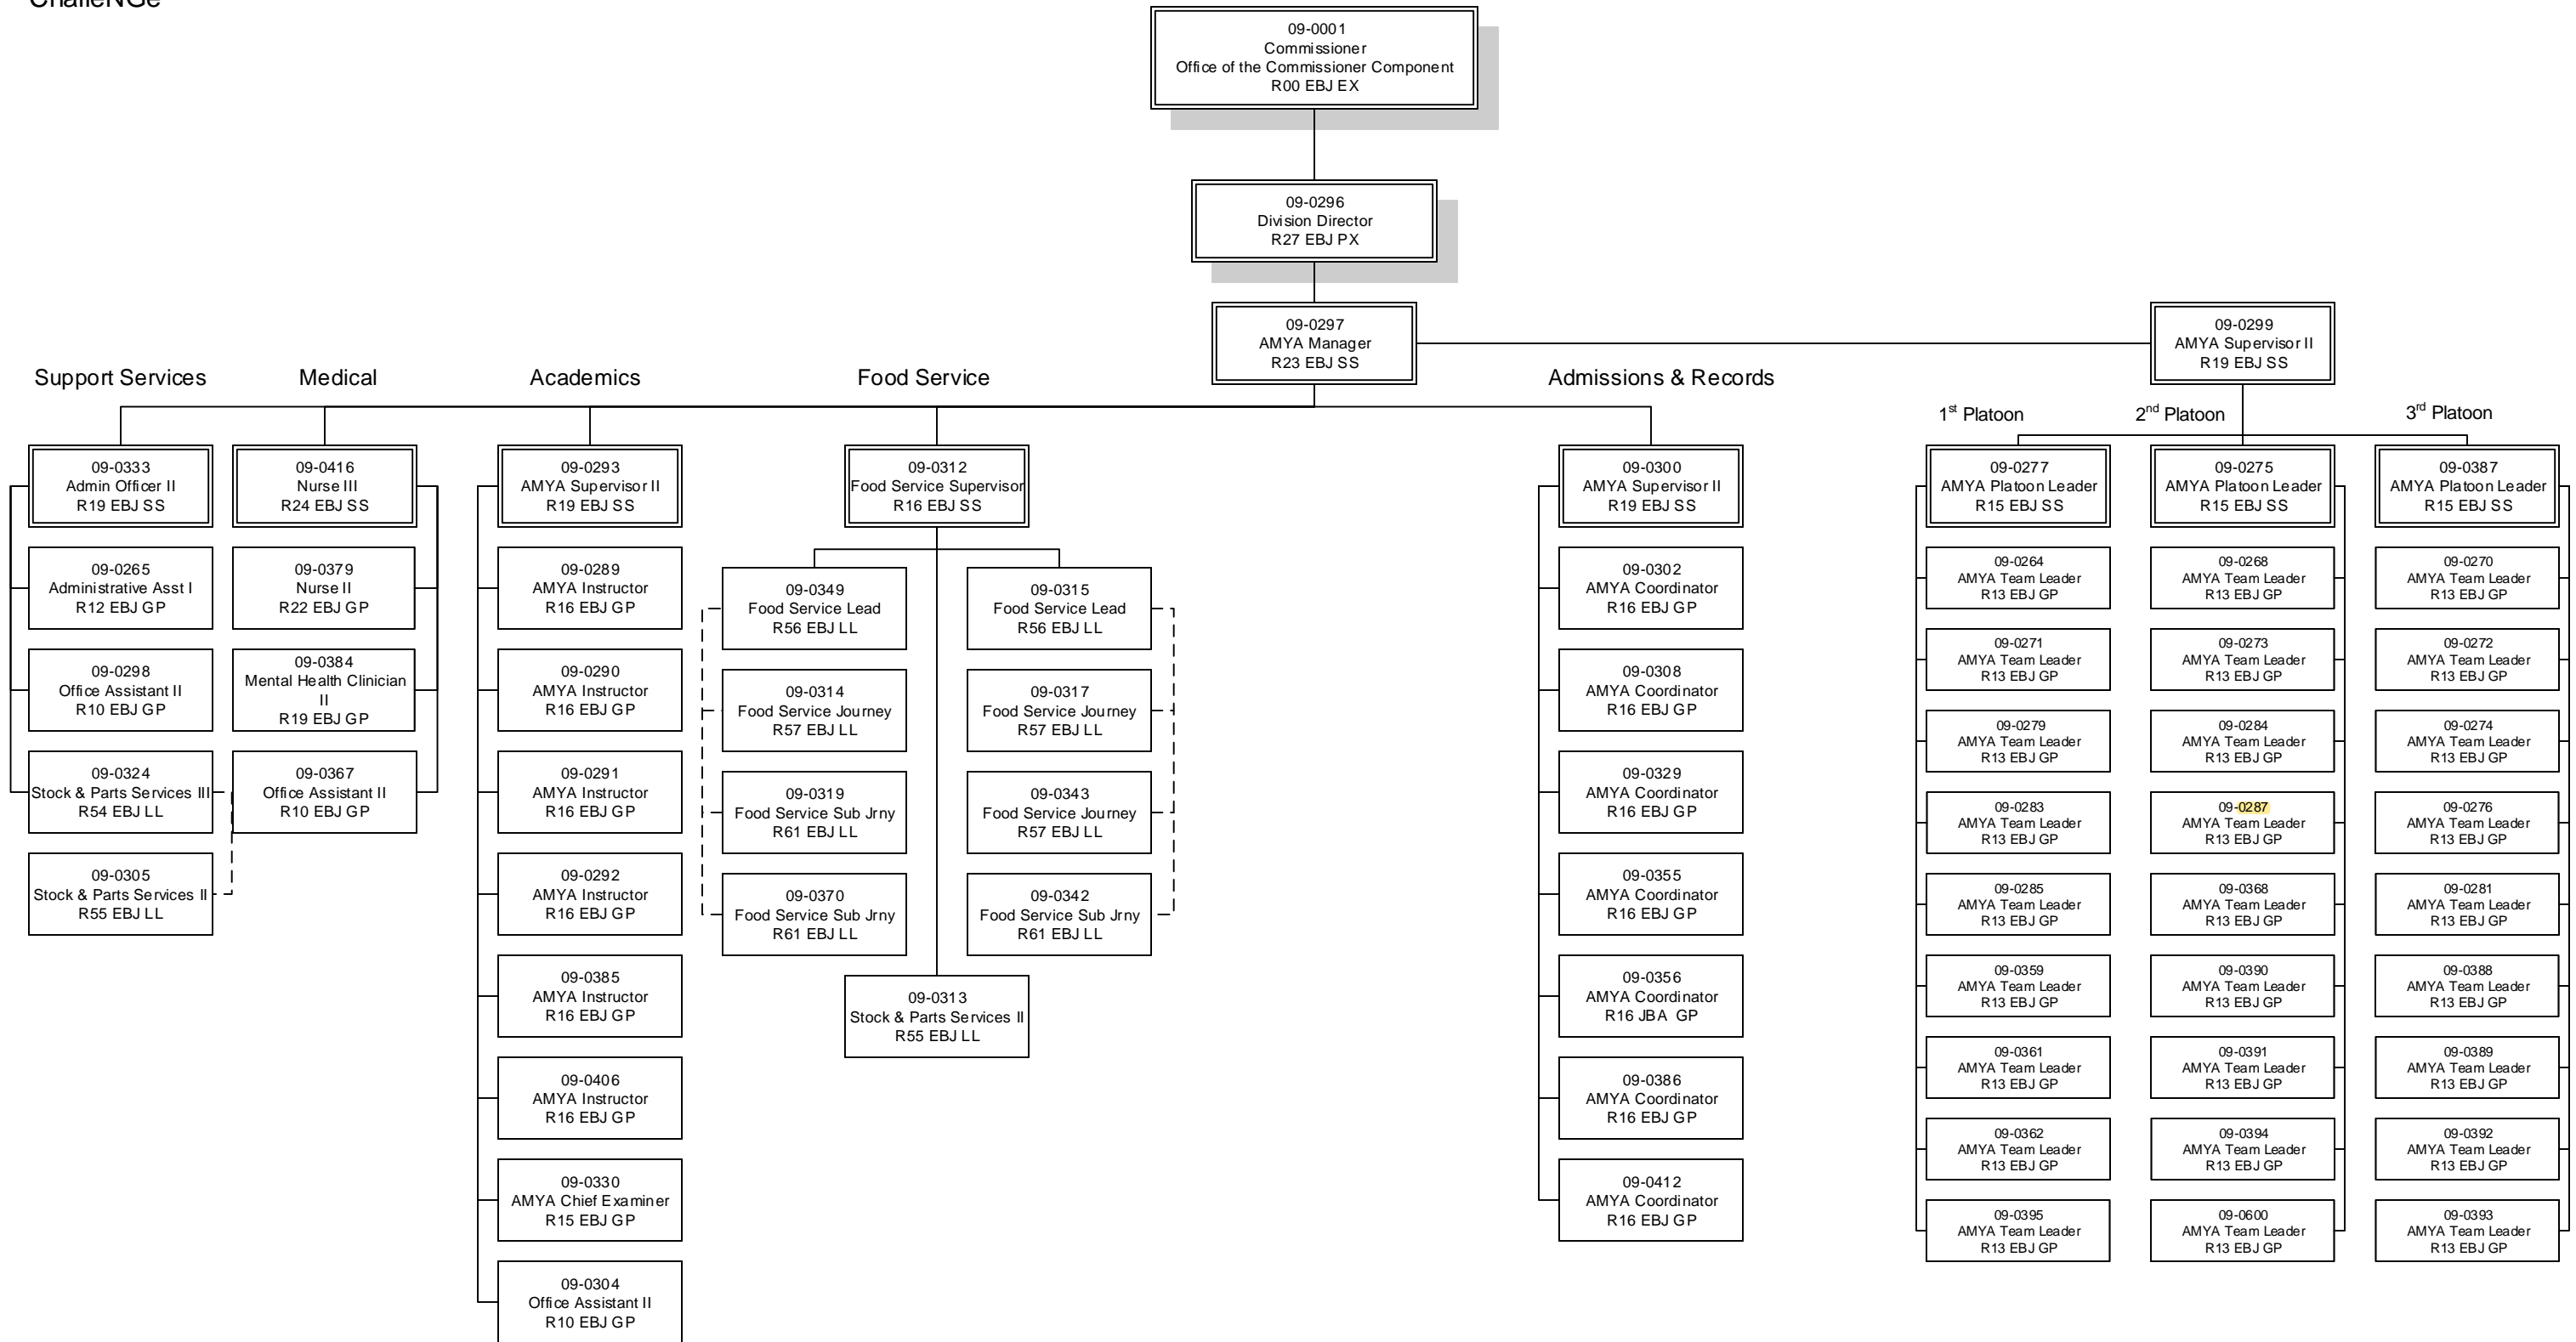

Department of Military & Veterans' Affairs
Alaska Military Youth Academy Component
ChalleNGe

Location Codes
 EBJ-Joint Base Elmendorf-Richardson
 JBA-Fairbanks

Bargaining Unit Codes
 GG-General Gov't Employees
 GP-General Gov't Employees
 LL-Labor, Trades & Crafts
 SS-Supervisory Employees
 XE-Exempt Executive