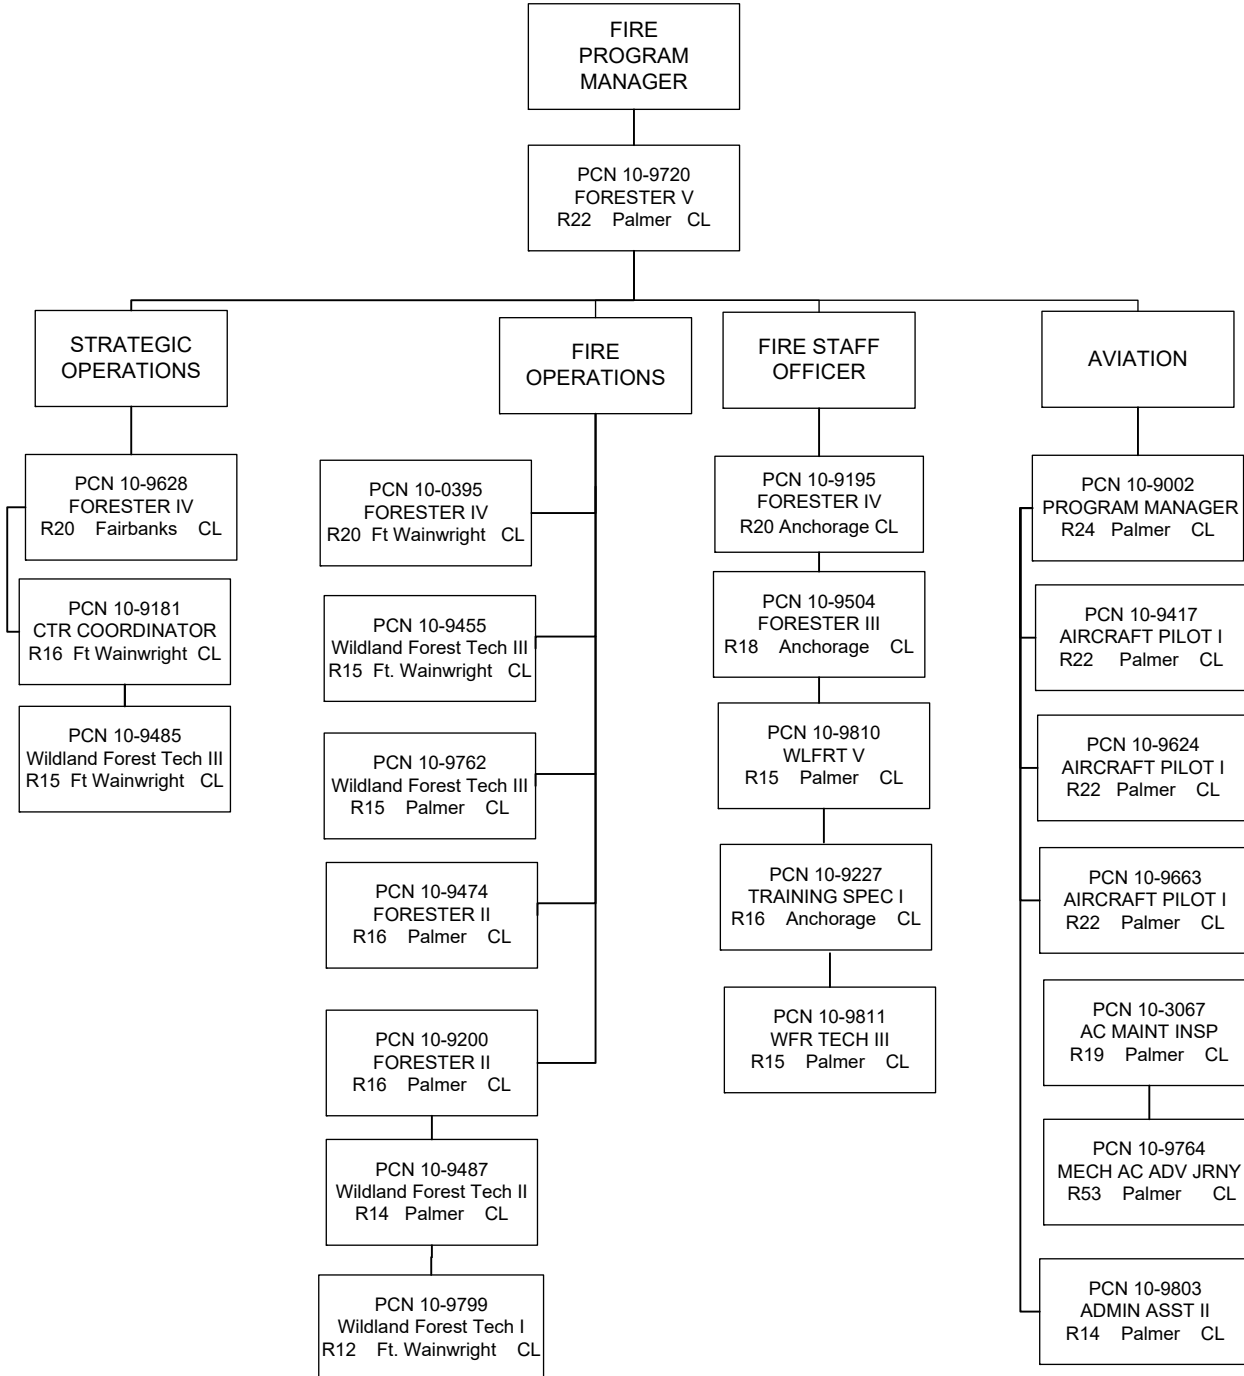

COMPONENT KEY

FOREST  
MANAGEMENT &  
DEVELOPMENT

FIRE  
SUPPRESSION  
PREPAREDNESS

SPLIT  
COMPONENT

SPLIT  
COMPONENT

Fire Program Org Chart - 1 of 3

Fire Program Org Chart - 2 of 3

COMPONENT KEY

FOREST  
MANAGEMENT &  
DEVELOPMENT

FIRE  
SUPPRESSION  
PREPAREDNESS

SPLIT  
COMPONENT

SPLIT  
COMPONENT

Fire Program Org Chart - 3 of 3

COMPONENT KEY

FOREST  
MANAGEMENT &  
DEVELOPMENT

FIRE  
SUPPRESSION  
PREPAREDNESS

SPLIT  
COMPONENT

SPLIT  
COMPONENT

Tok/CR

COMPONENT KEY

FOREST  
MANAGEMENT &  
DEVELOPMENT

FIRE  
SUPPRESSION  
PREPAREDNESS

SPLIT  
COMPONENT

SPLIT  
COMPONENT

SPLIT  
COMPONENT

SPLIT  
COMPONENT