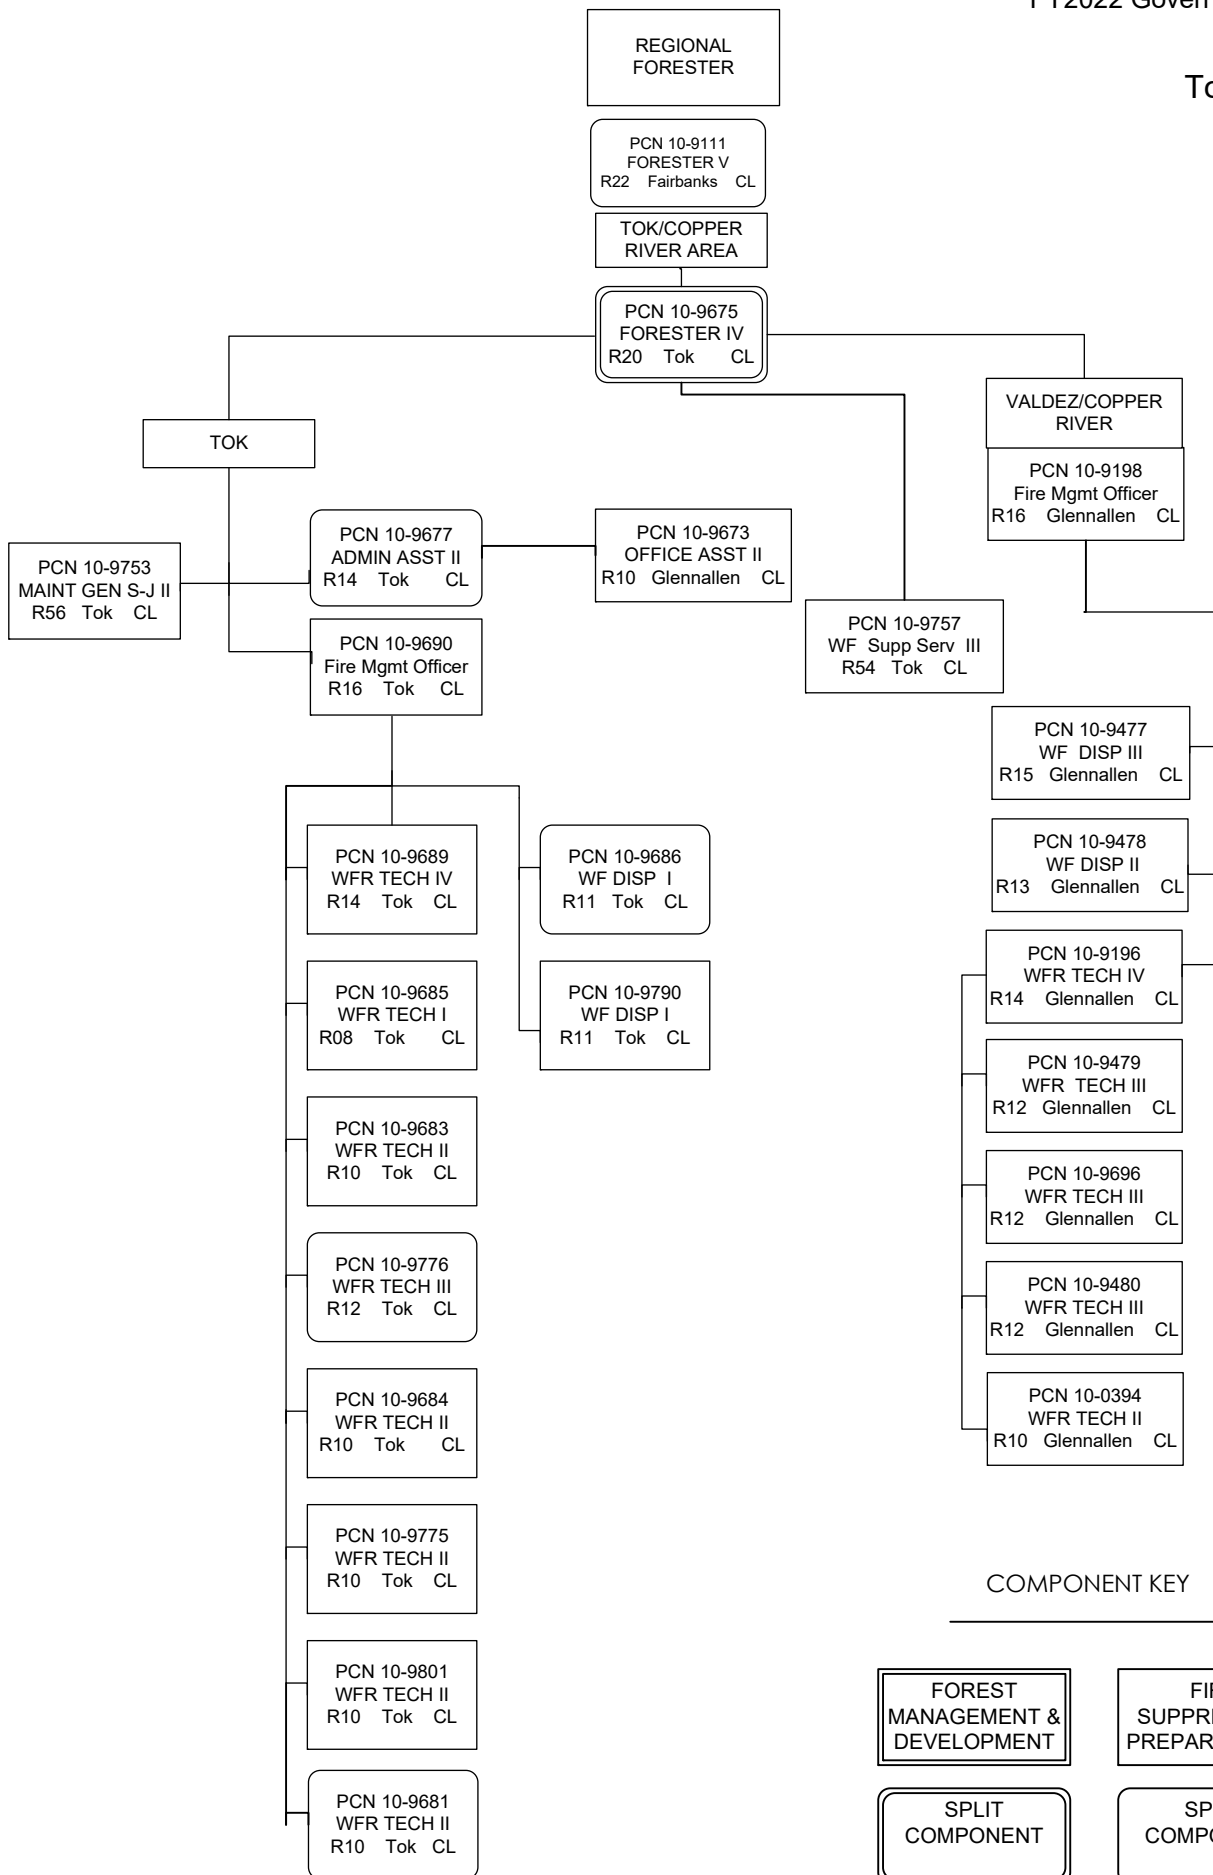

COMPONENT KEY

FOREST  
MANAGEMENT &  
DEVELOPMENT

FIRE  
SUPPRESSION  
PREPAREDNESS

SPLIT  
COMPONENT

SPLIT  
COMPONENT

Fire Program Org Chart - 1 of 3

Fire Program Org Chart - 2 of 3

COMPONENT KEY

FOREST  
MANAGEMENT &  
DEVELOPMENT

FIRE  
SUPPRESSION  
PREPAREDNESS

SPLIT  
COMPONENT

SPLIT  
COMPONENT

Fire Program Org Chart - 3 of 3

COMPONENT KEY

FOREST  
MANAGEMENT &  
DEVELOPMENT

FIRE  
SUPPRESSION  
PREPAREDNESS

SPLIT  
COMPONENT

SPLIT  
COMPONENT

Tok/CR

COMPONENT KEY

FOREST  
MANAGEMENT &  
DEVELOPMENT

FIRE  
SUPPRESSION  
PREPAREDNESS

SPLIT  
COMPONENT

SPLIT  
COMPONENT

SPLIT  
COMPONENT

SPLIT  
COMPONENT