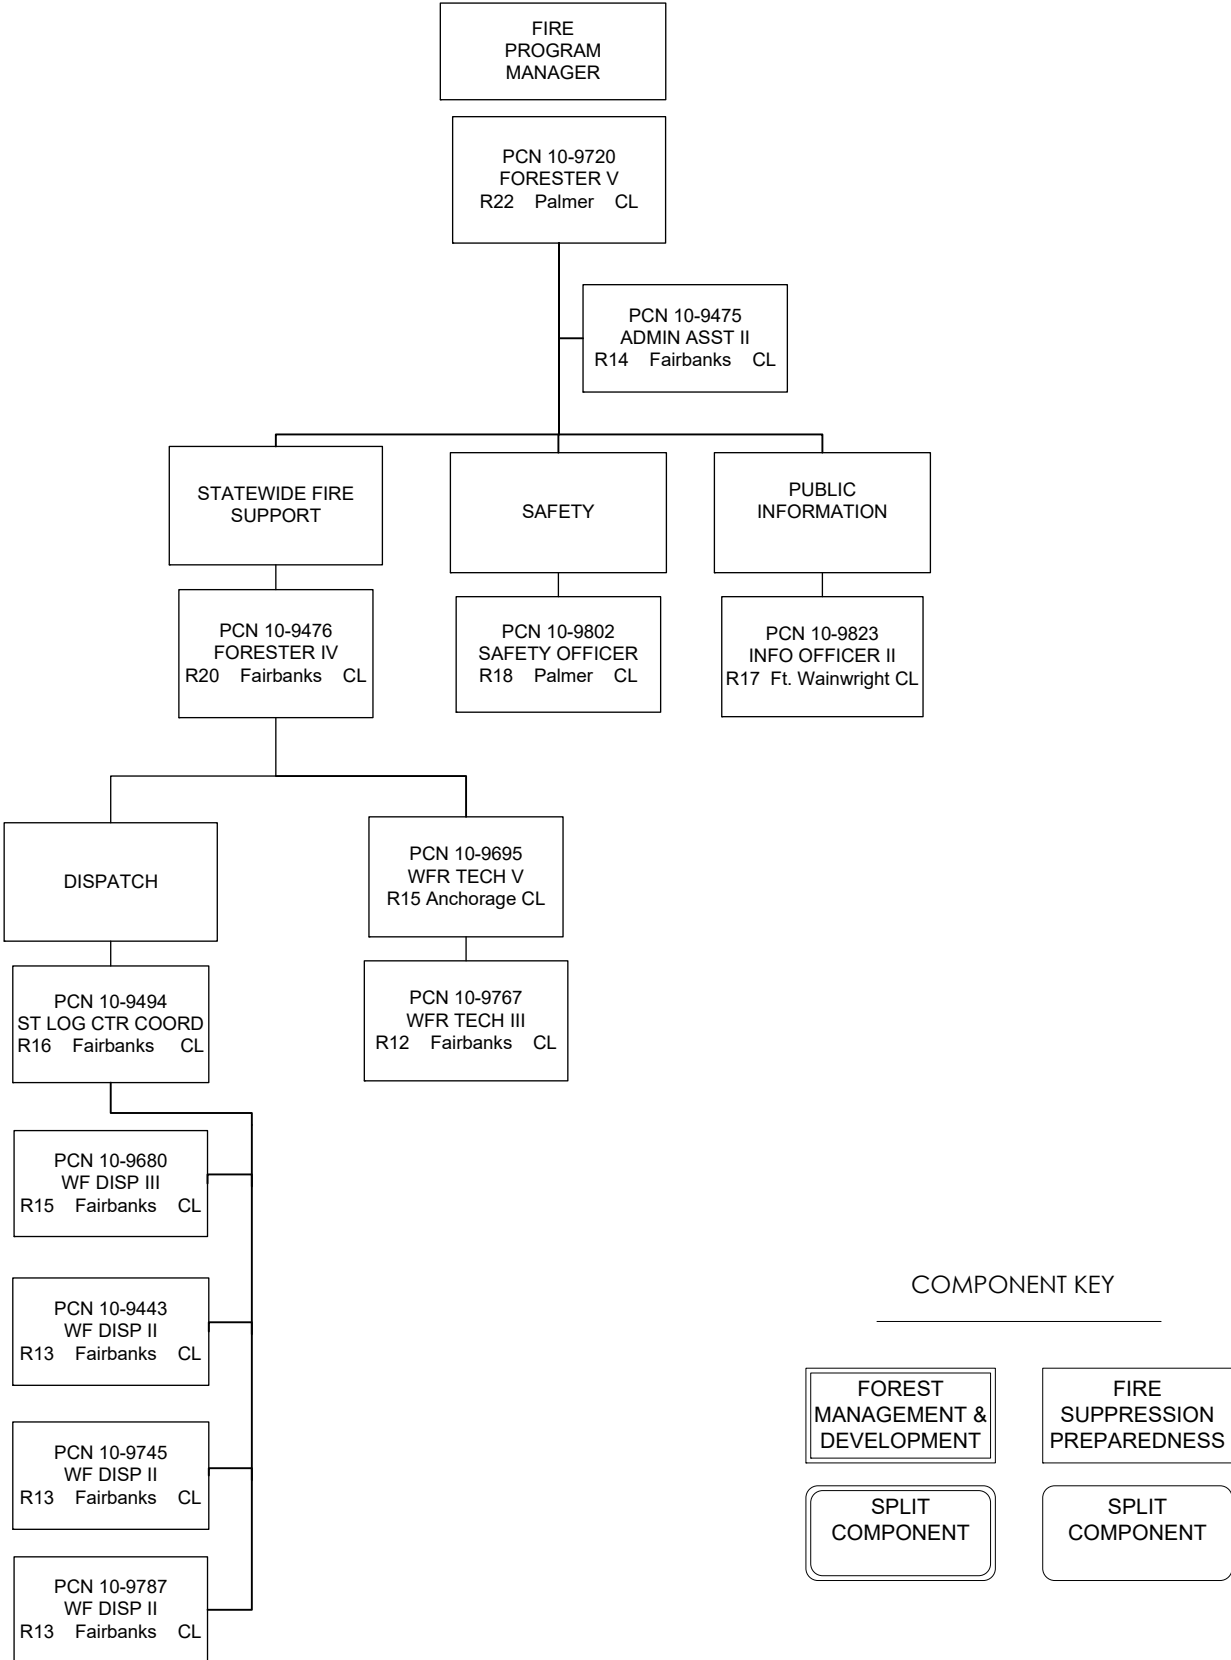

COMPONENT KEY

FOREST  
MANAGEMENT &  
DEVELOPMENT

FIRE  
SUPPRESSION  
PREPAREDNESS

SPLIT  
COMPONENT

SPLIT  
COMPONENT

Fire Program Org Chart - 1 of 3

Fire Program Org Chart - 2 of 3

COMPONENT KEY

FOREST  
MANAGEMENT &  
DEVELOPMENT

FIRE  
SUPPRESSION  
PREPAREDNESS

SPLIT  
COMPONENT

SPLIT  
COMPONENT

Fire Program Org Chart - 3 of 3

COMPONENT KEY

FOREST  
MANAGEMENT &  
DEVELOPMENT

FIRE  
SUPPRESSION  
PREPAREDNESS

SPLIT  
COMPONENT

SPLIT  
COMPONENT

Tok/CR

COMPONENT KEY

FOREST  
MANAGEMENT &  
DEVELOPMENT

FIRE  
SUPPRESSION  
PREPAREDNESS

SPLIT  
COMPONENT

SPLIT  
COMPONENT

SPLIT  
COMPONENT

SPLIT  
COMPONENT