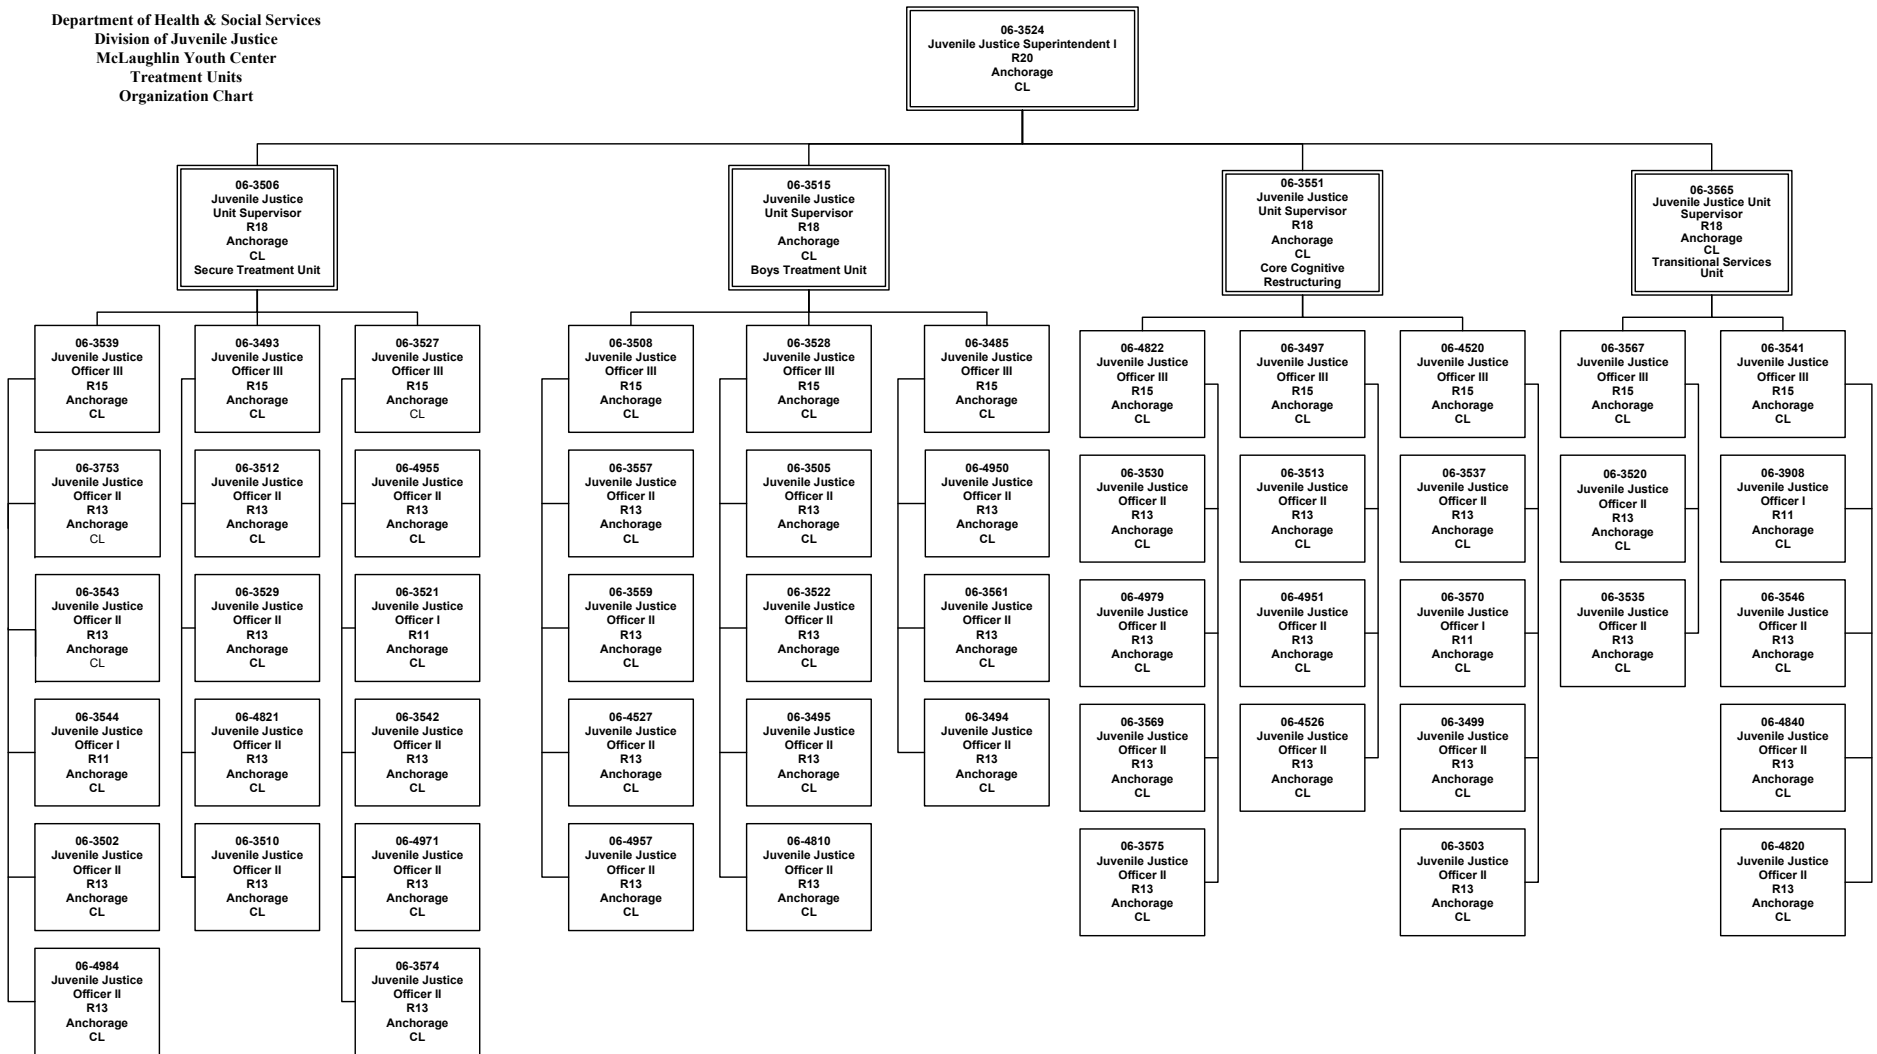

Department of Health & Social Services
 Division of Juvenile Justice
 McLaughlin Youth Center
 Detention Unit
 Organization Chart

Department of Health & Social Services
 Division of Juvenile Justice
 McLaughlin Youth Center
 Superintendent' Offices
 Organization Chart

Department of Health & Social Services
 Division of Juvenile Justice
 McLaughlin Youth Center
 Treatment Units
 Organization Chart

Department of Health & Social Services
Division of Juvenile Justice
McLaughlin Youth Center
Administrative Support
Organization Chart