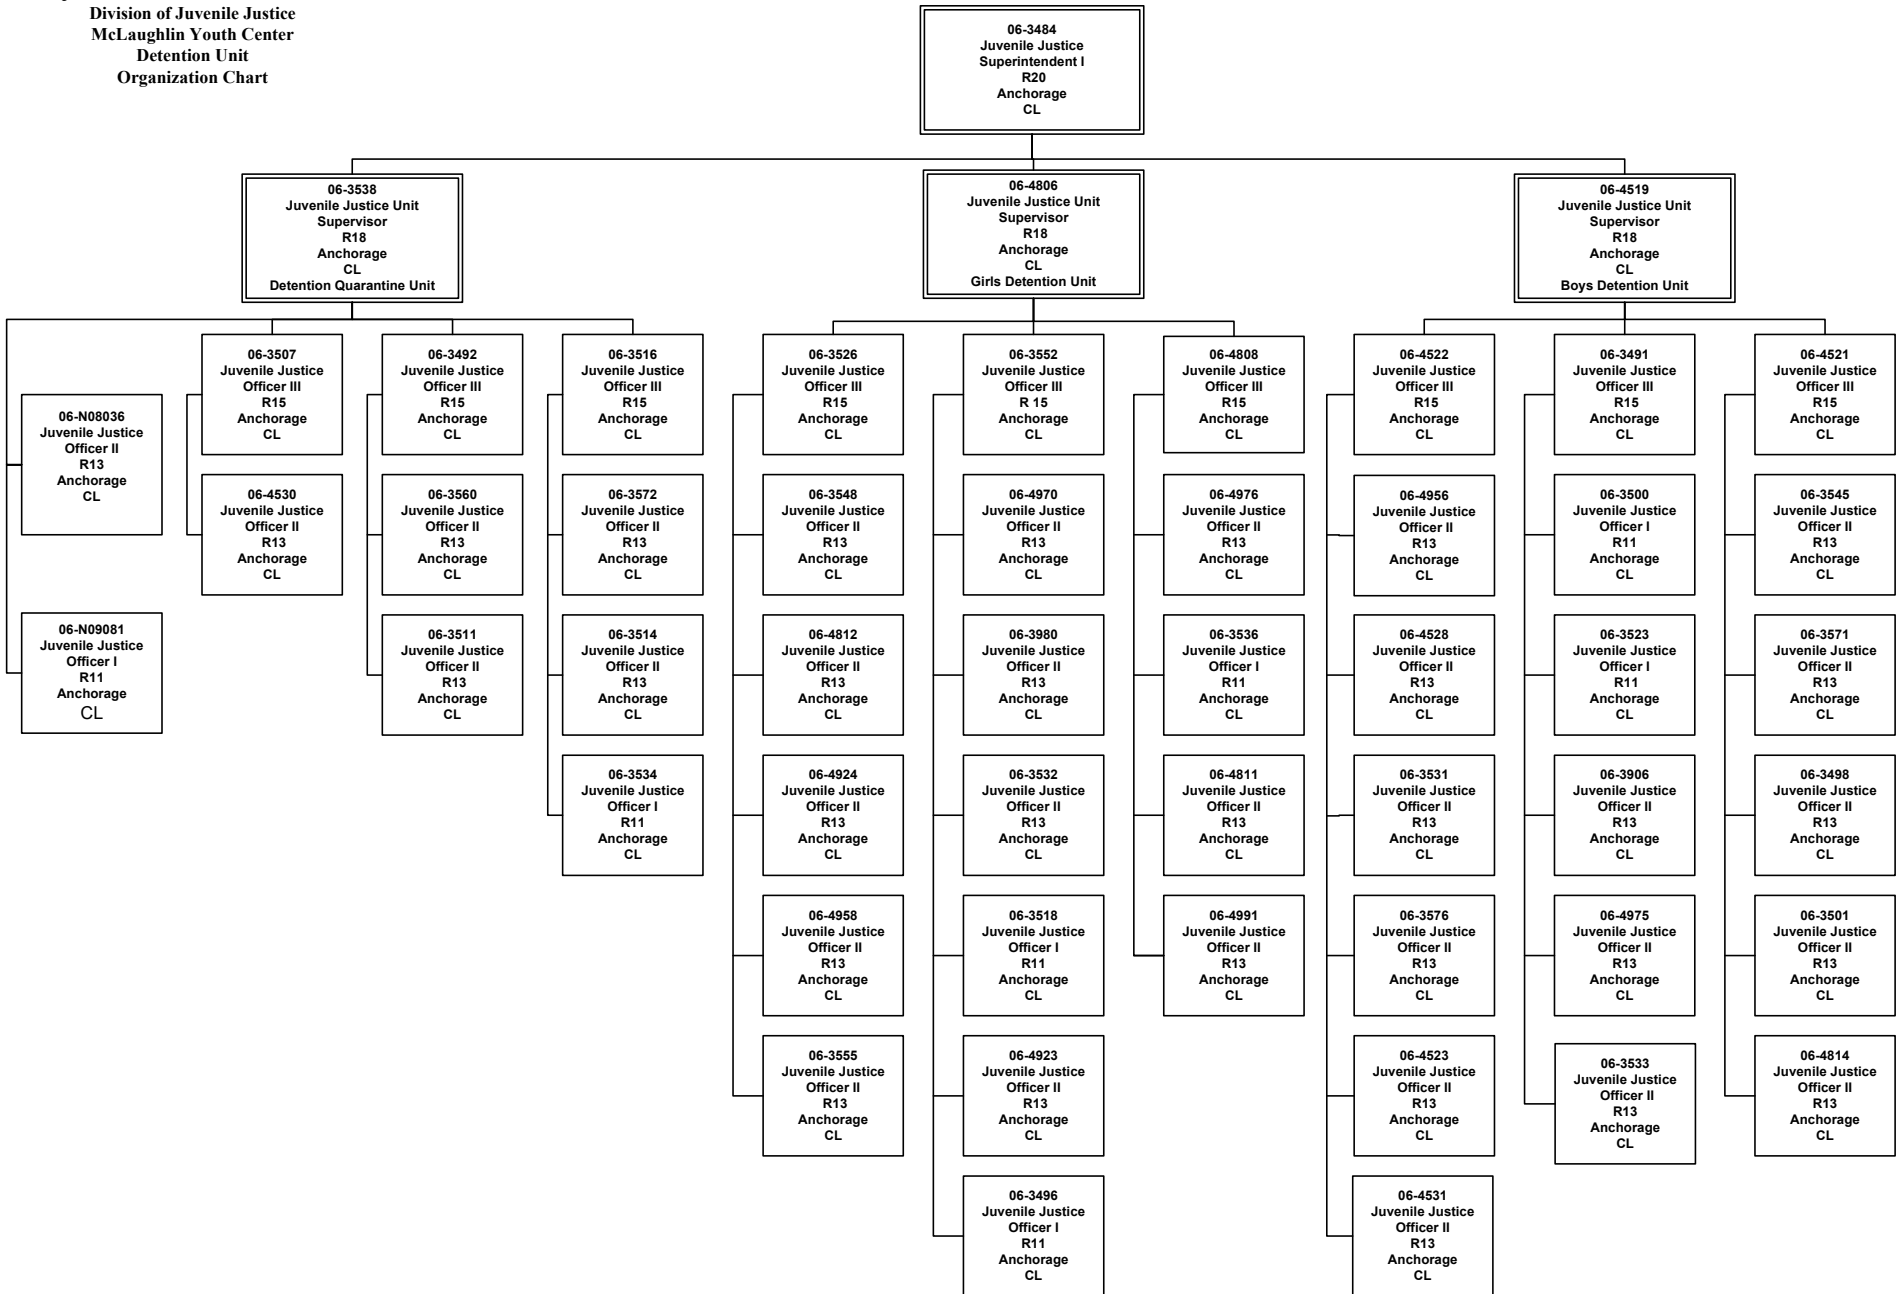

Department of Health & Social Services
 Division of Juvenile Justice
 McLaughlin Youth Center
 Detention Unit
 Organization Chart

Department of Health & Social Services
 Division of Juvenile Justice
 McLaughlin Youth Center
 Superintendent' Offices
 Organization Chart

Department of Health & Social Services
 Division of Juvenile Justice
 McLaughlin Youth Center
 Treatment Units
 Organization Chart

Department of Health & Social Services
Division of Juvenile Justice
McLaughlin Youth Center
Administrative Support
Organization Chart