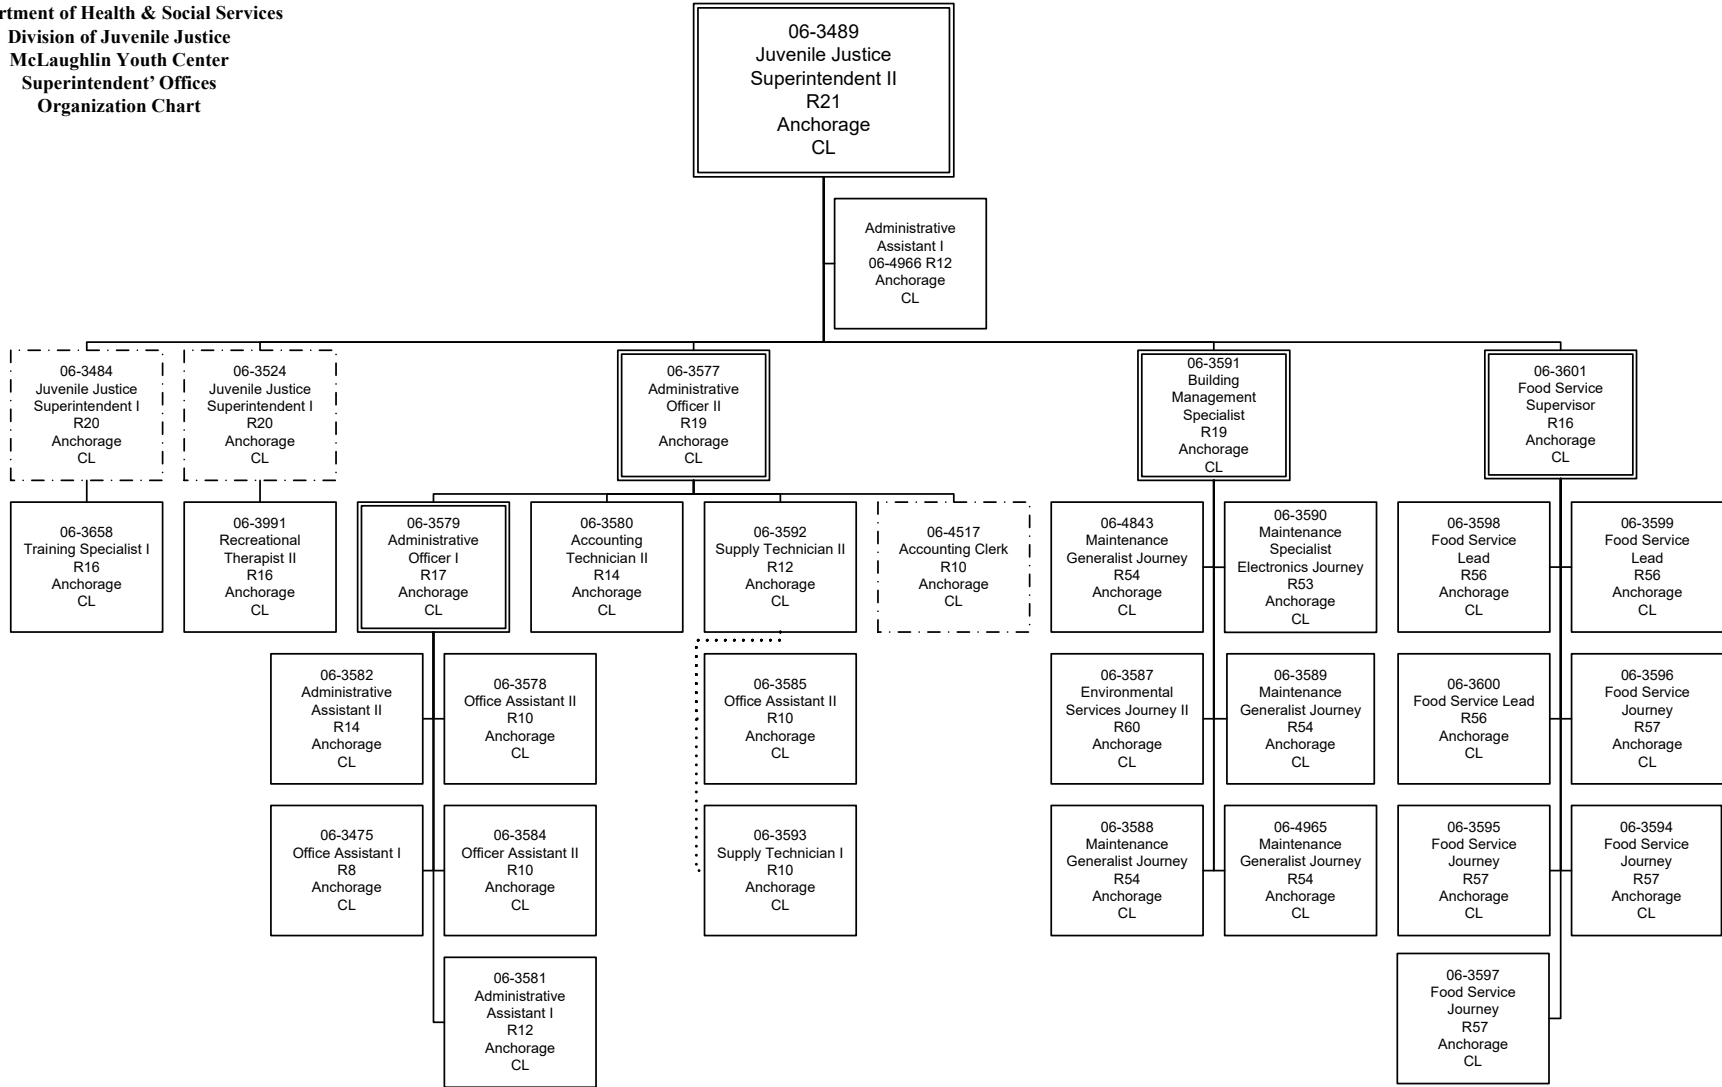

Department of Health & Social Services
 Division of Juvenile Justice
 McLaughlin Youth Center
 Detention Unit
 Organization Chart

Department of Health & Social Services
 Division of Juvenile Justice
 McLaughlin Youth Center
 Superintendent' Offices
 Organization Chart

Department of Health & Social Services
 Division of Juvenile Justice
 McLaughlin Youth Center
 Treatment Units
 Organization Chart

Department of Health & Social Services
Division of Juvenile Justice
McLaughlin Youth Center
Administrative Support
Organization Chart