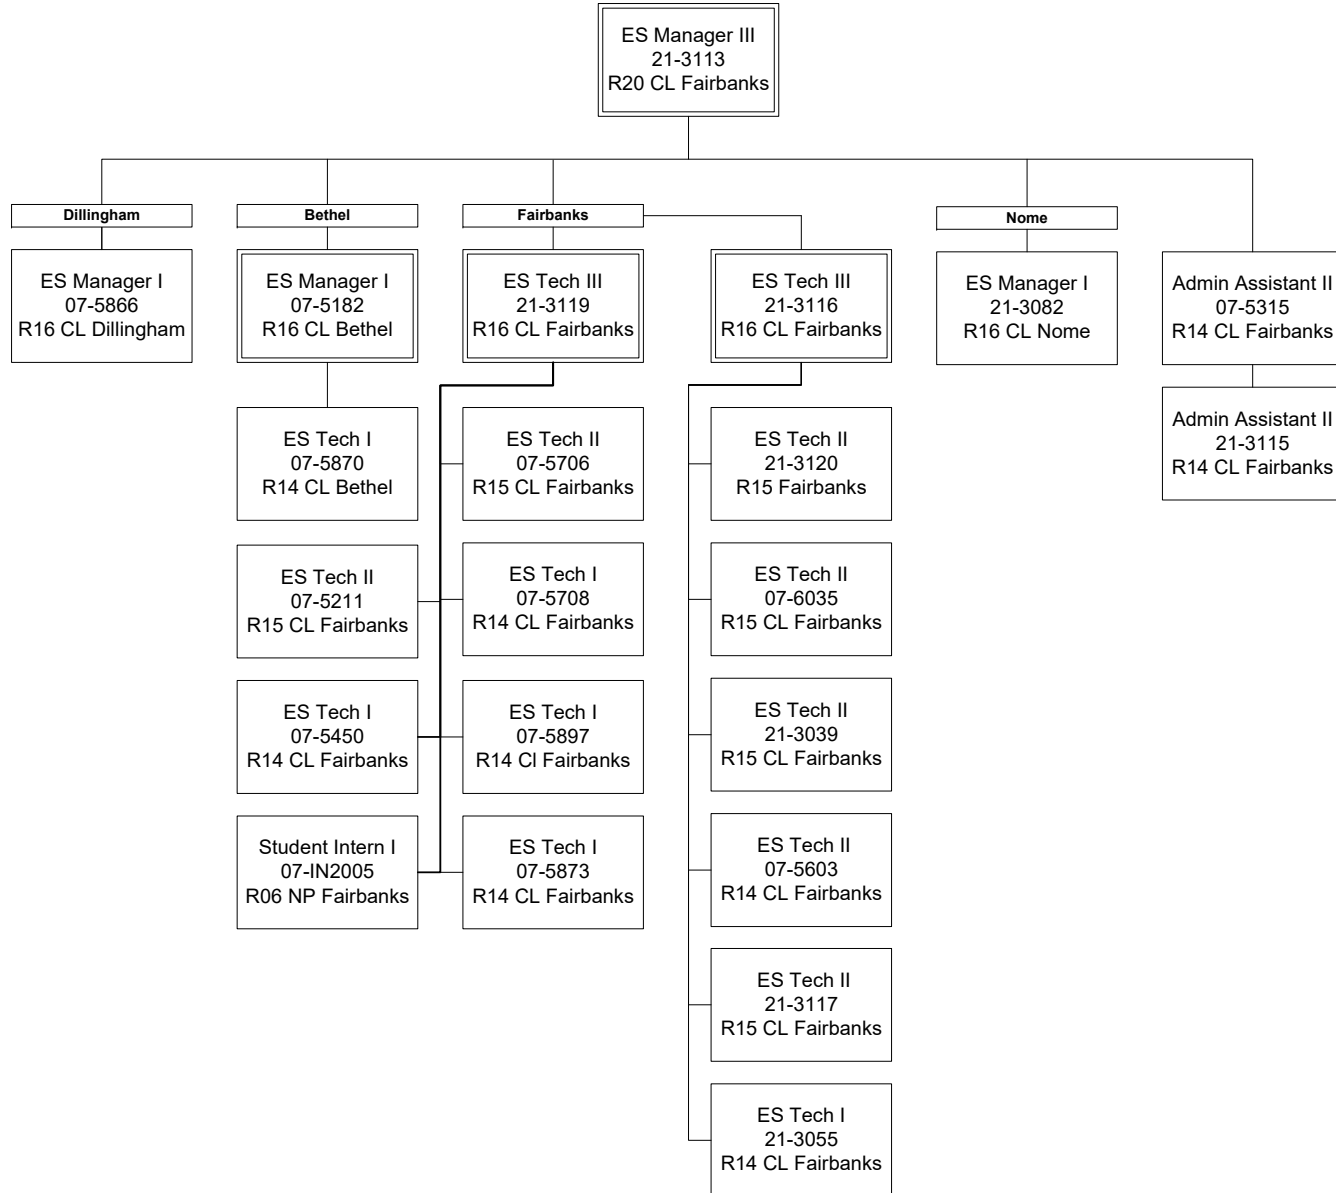

Department of Labor and Workforce Development
Division of Employment and Training Services / Workforce Services
FY2022 Governor Organization Chart

ES = Employment Services

Department of Labor and Workforce Development
 Division of Employment and Training Services / Workforce Services Central Region
 FY2022 Governor Organization Chart

ES = Employment Services

Department of Labor and Workforce Development
 Division of Employment and Training Services / Workforce Services Gulf Coast
 FY2022 Governor Organization Chart

ES = Employment Services

Department of Labor and Workforce Development
 Division of Employment and Training Services / Workforce Southeast Region
 FY2022 Governor Organization Chart

Department of Labor and Workforce Development
 Division of Employment and Training Services / Workforce Services - Interior/Northern/Southwest Region
 FY2022 Governor Organization Chart

ES = Employment Services