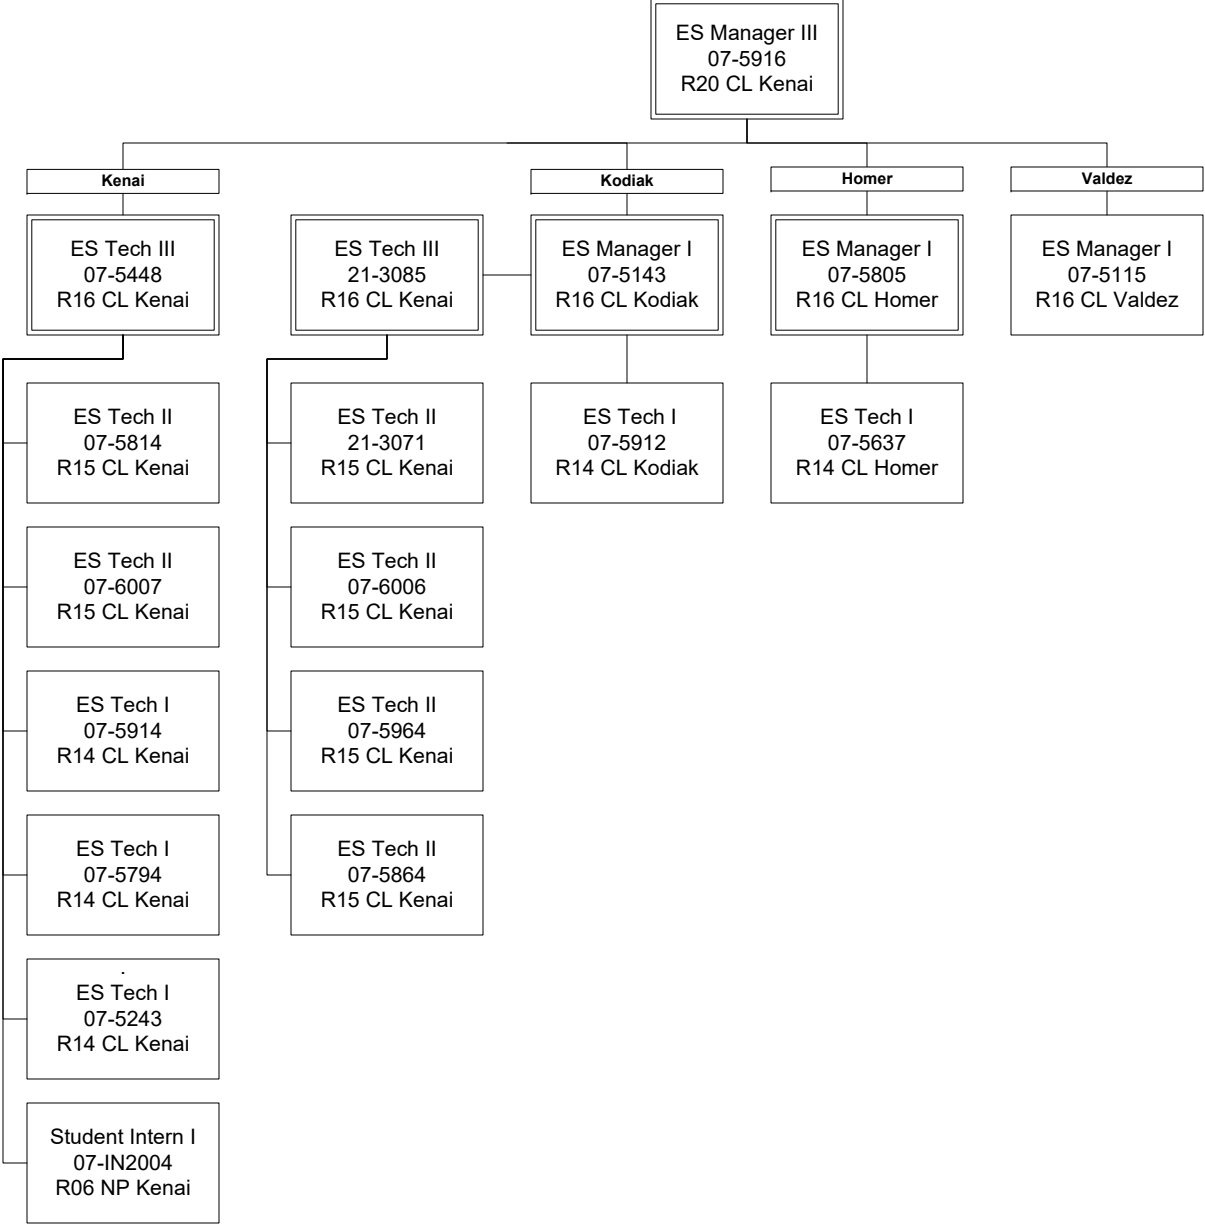

Department of Labor and Workforce Development
Division of Employment and Training Services / Workforce Services
FY2022 Governor Organization Chart

ES = Employment Services

Department of Labor and Workforce Development
 Division of Employment and Training Services / Workforce Services Central Region
 FY2022 Governor Organization Chart

ES = Employment Services

Department of Labor and Workforce Development
 Division of Employment and Training Services / Workforce Services Gulf Coast
 FY2022 Governor Organization Chart

ES = Employment Services

Department of Labor and Workforce Development
 Division of Employment and Training Services / Workforce Southeast Region
 FY2022 Governor Organization Chart

Department of Labor and Workforce Development
 Division of Employment and Training Services / Workforce Services - Interior/Northern/Southwest Region
 FY2022 Governor Organization Chart

ES = Employment Services