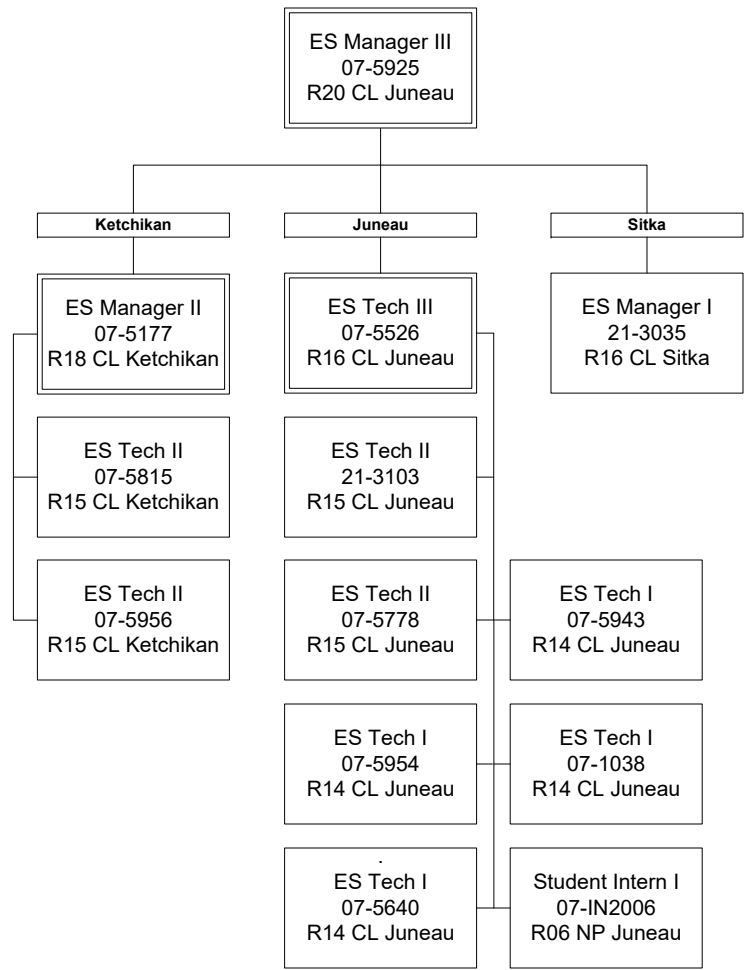

Department of Labor and Workforce Development
Division of Employment and Training Services / Workforce Services
FY2022 Governor Organization Chart

ES = Employment Services

Department of Labor and Workforce Development
 Division of Employment and Training Services / Workforce Services Central Region
 FY2022 Governor Organization Chart

ES = Employment Services

Department of Labor and Workforce Development
 Division of Employment and Training Services / Workforce Services Gulf Coast
 FY2022 Governor Organization Chart

ES = Employment Services

Department of Labor and Workforce Development
 Division of Employment and Training Services / Workforce Southeast Region
 FY2022 Governor Organization Chart

Department of Labor and Workforce Development
 Division of Employment and Training Services / Workforce Services - Interior/Northern/Southwest Region
 FY2022 Governor Organization Chart

ES = Employment Services