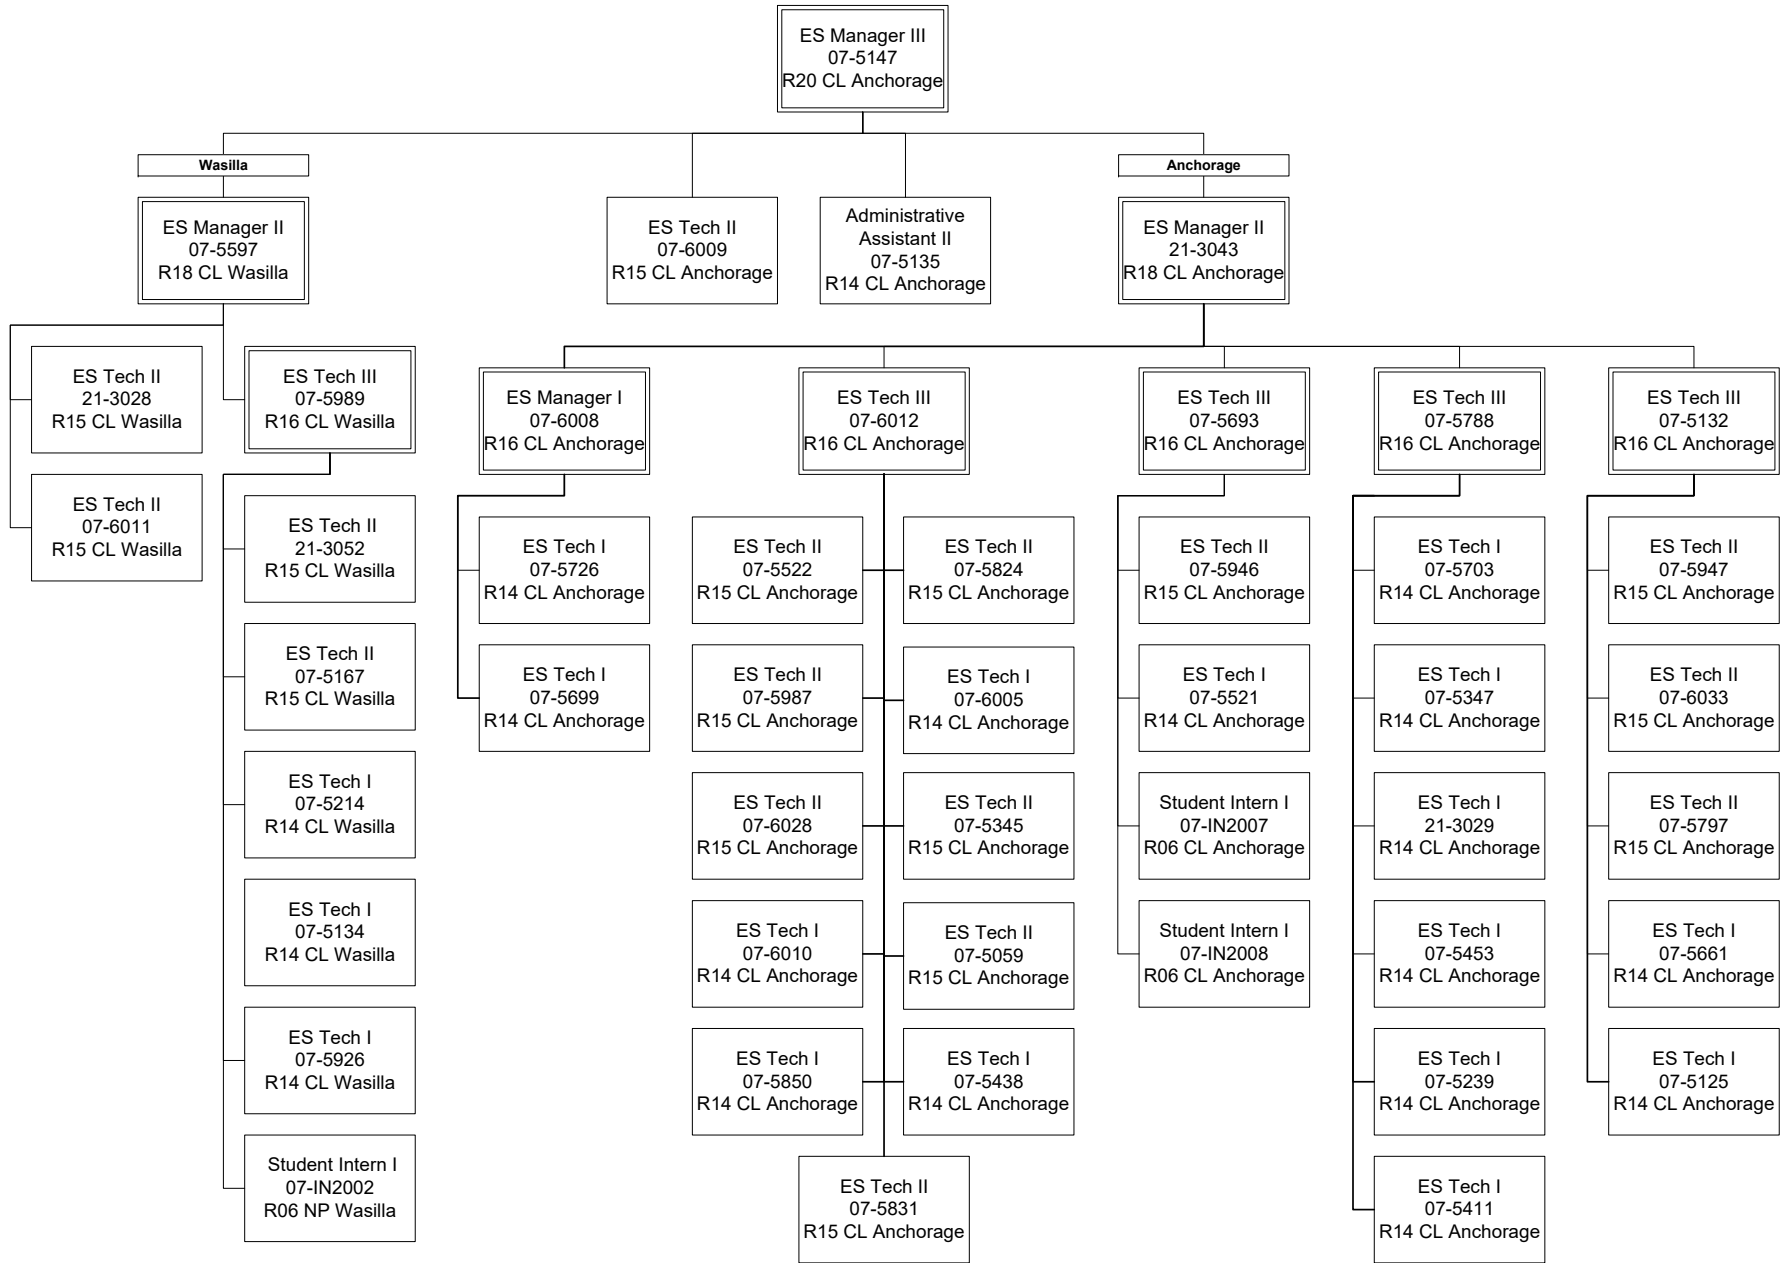

Department of Labor and Workforce Development
Division of Employment and Training Services / Workforce Services
FY2022 Governor Organization Chart

ES = Employment Services

Department of Labor and Workforce Development
 Division of Employment and Training Services / Workforce Services Central Region
 FY2022 Governor Organization Chart

ES = Employment Services

Department of Labor and Workforce Development
 Division of Employment and Training Services / Workforce Services Gulf Coast
 FY2022 Governor Organization Chart

ES = Employment Services

Department of Labor and Workforce Development
 Division of Employment and Training Services / Workforce Southeast Region
 FY2022 Governor Organization Chart

Department of Labor and Workforce Development
 Division of Employment and Training Services / Workforce Services - Interior/Northern/Southwest Region
 FY2022 Governor Organization Chart

ES = Employment Services