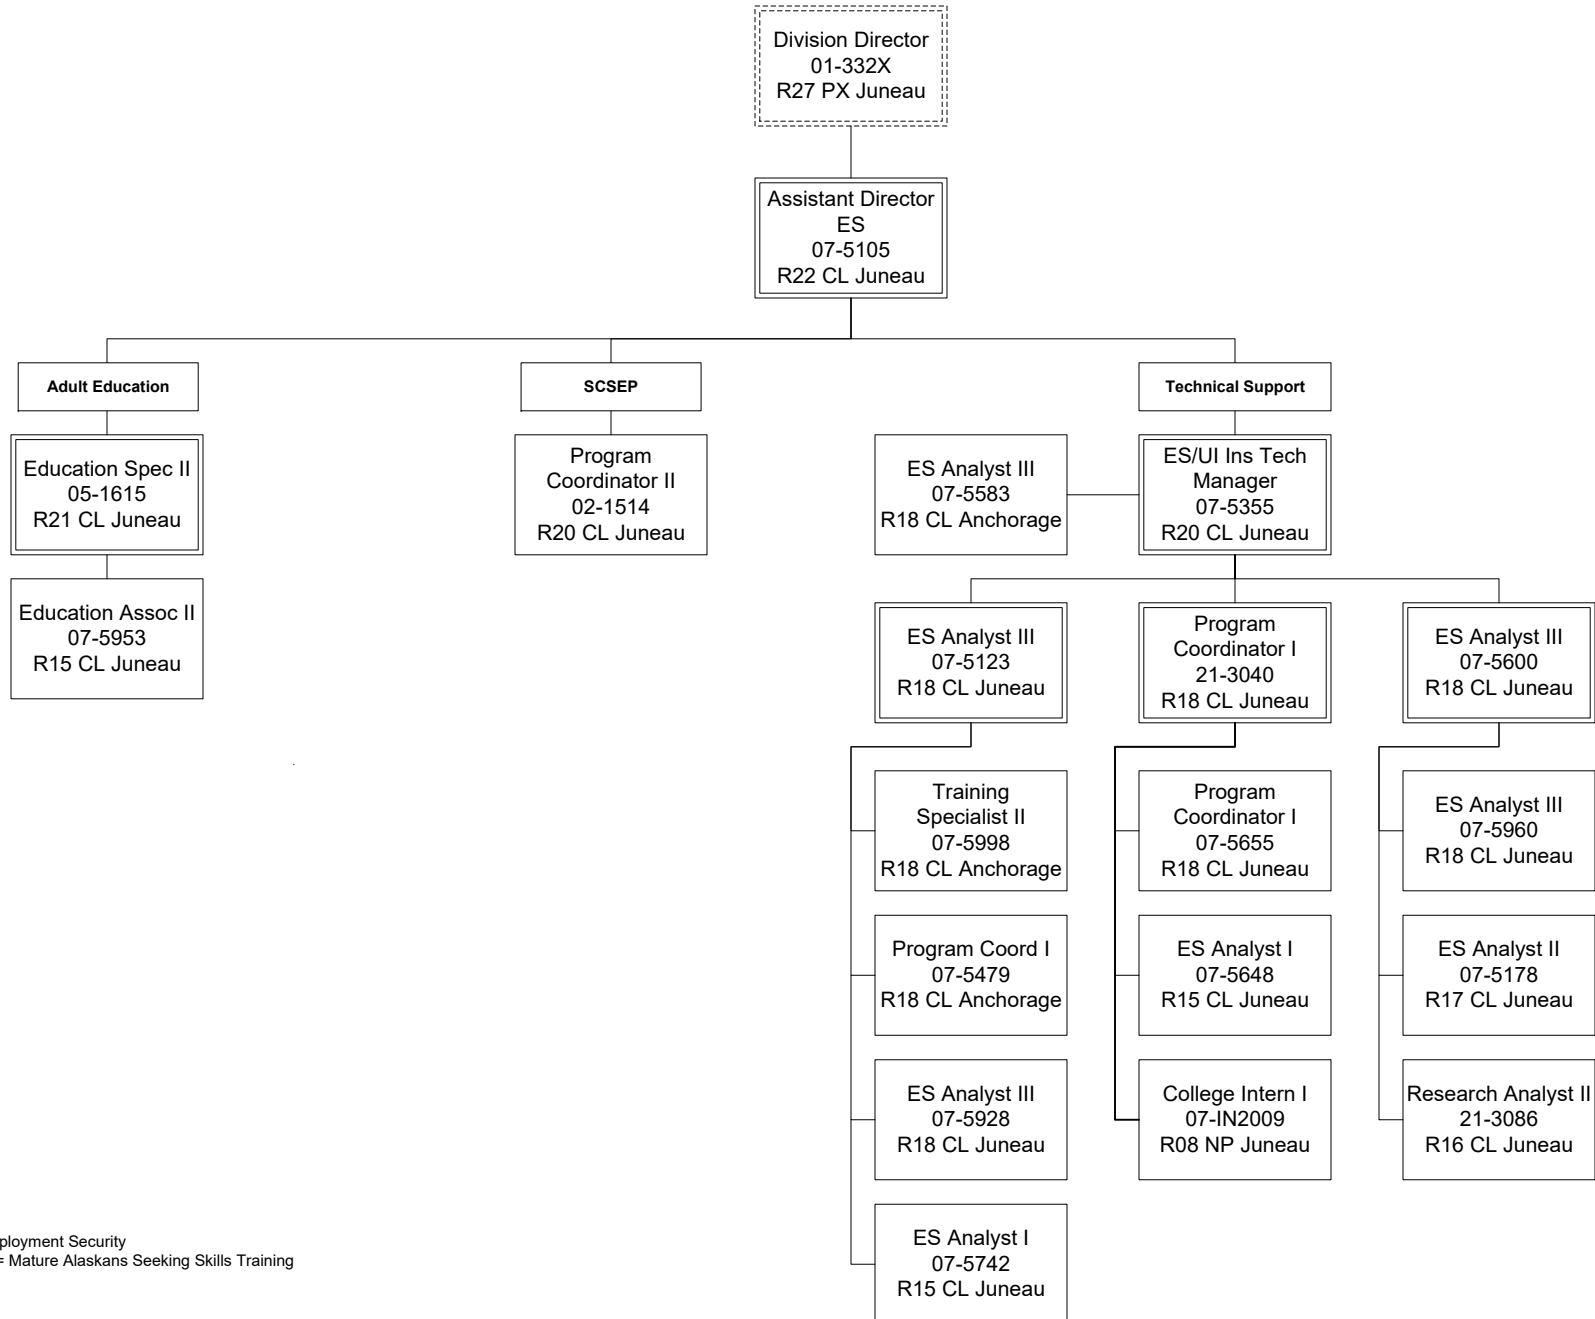

Department of Labor and Workforce Development
 Division of Employment and Training Services / Workforce Development
 FY2022 Governor Organization Chart

ES = Employment Security
 MASST = Mature Alaskans Seeking Skills Training