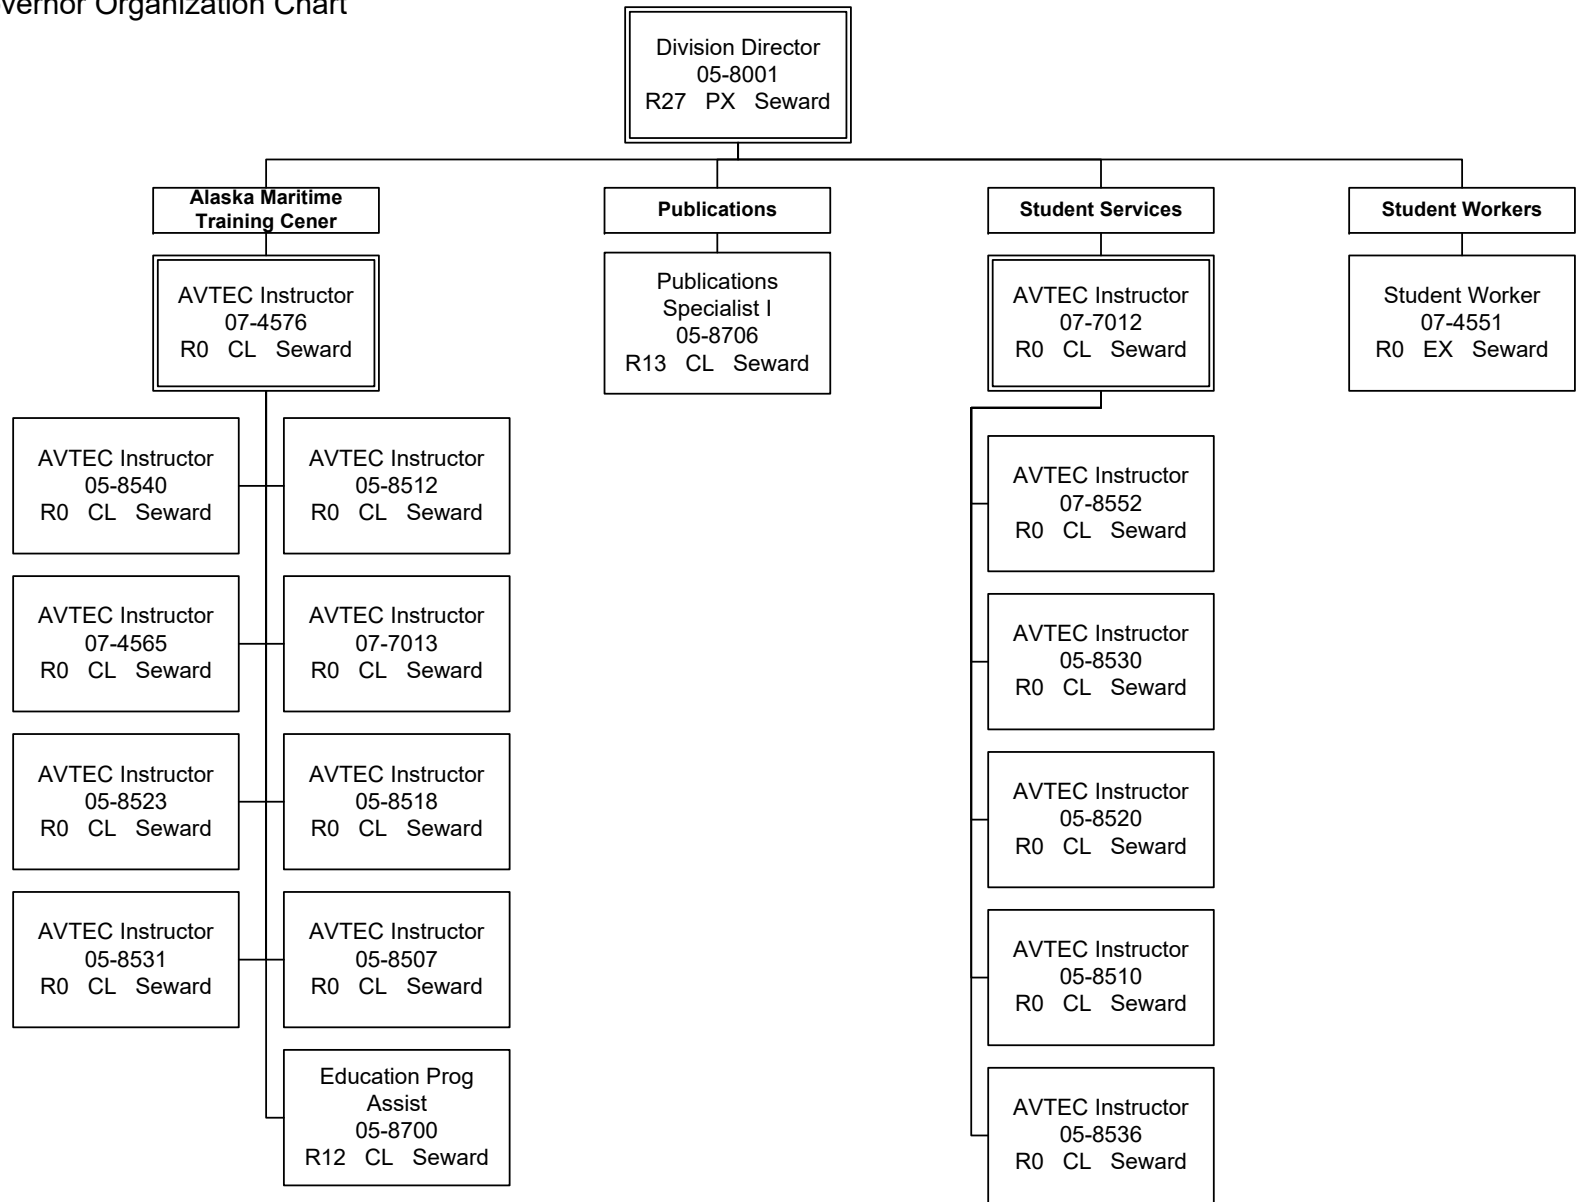

Department of Labor and Workforce Development
 Alaska Vocational Technical Center
 FY2022 Governor Organization Chart

Division Director
 05-8001
 R27 PX Seward

Department of Labor and Workforce Development
 Alaska Vocational Technical Center
 FY2022 Governor Organization Chart

Department of Labor and Workforce Development
 Alaska Vocational Technical Center
 FY2022 Governor Organization Chart