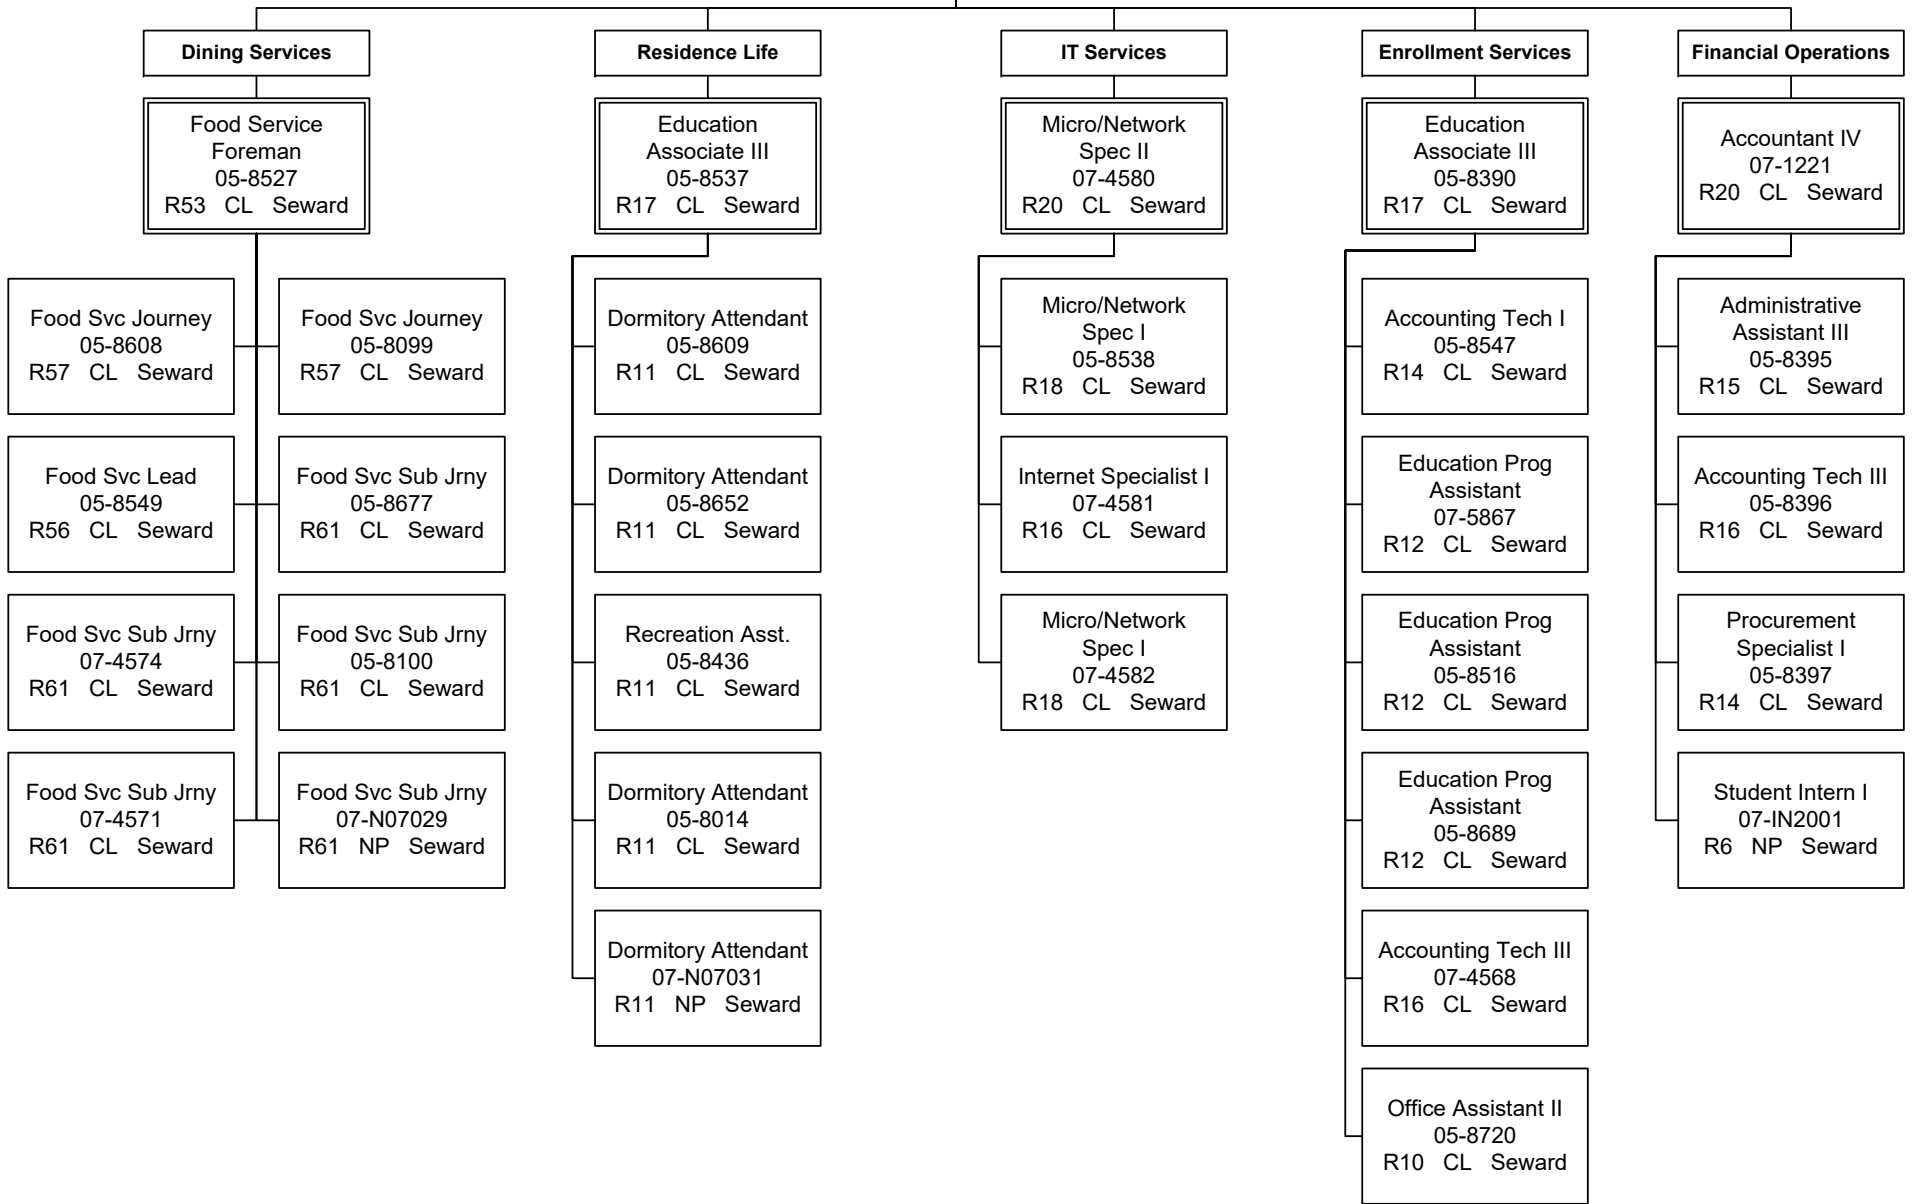

Department of Labor and Workforce Development
 Alaska Vocational Technical Center
 FY2022 Governor Organization Chart

Division Director
 05-8001
 R27 PX Seward

Department of Labor and Workforce Development
 Alaska Vocational Technical Center
 FY2022 Governor Organization Chart

Department of Labor and Workforce Development
 Alaska Vocational Technical Center
 FY2022 Governor Organization Chart