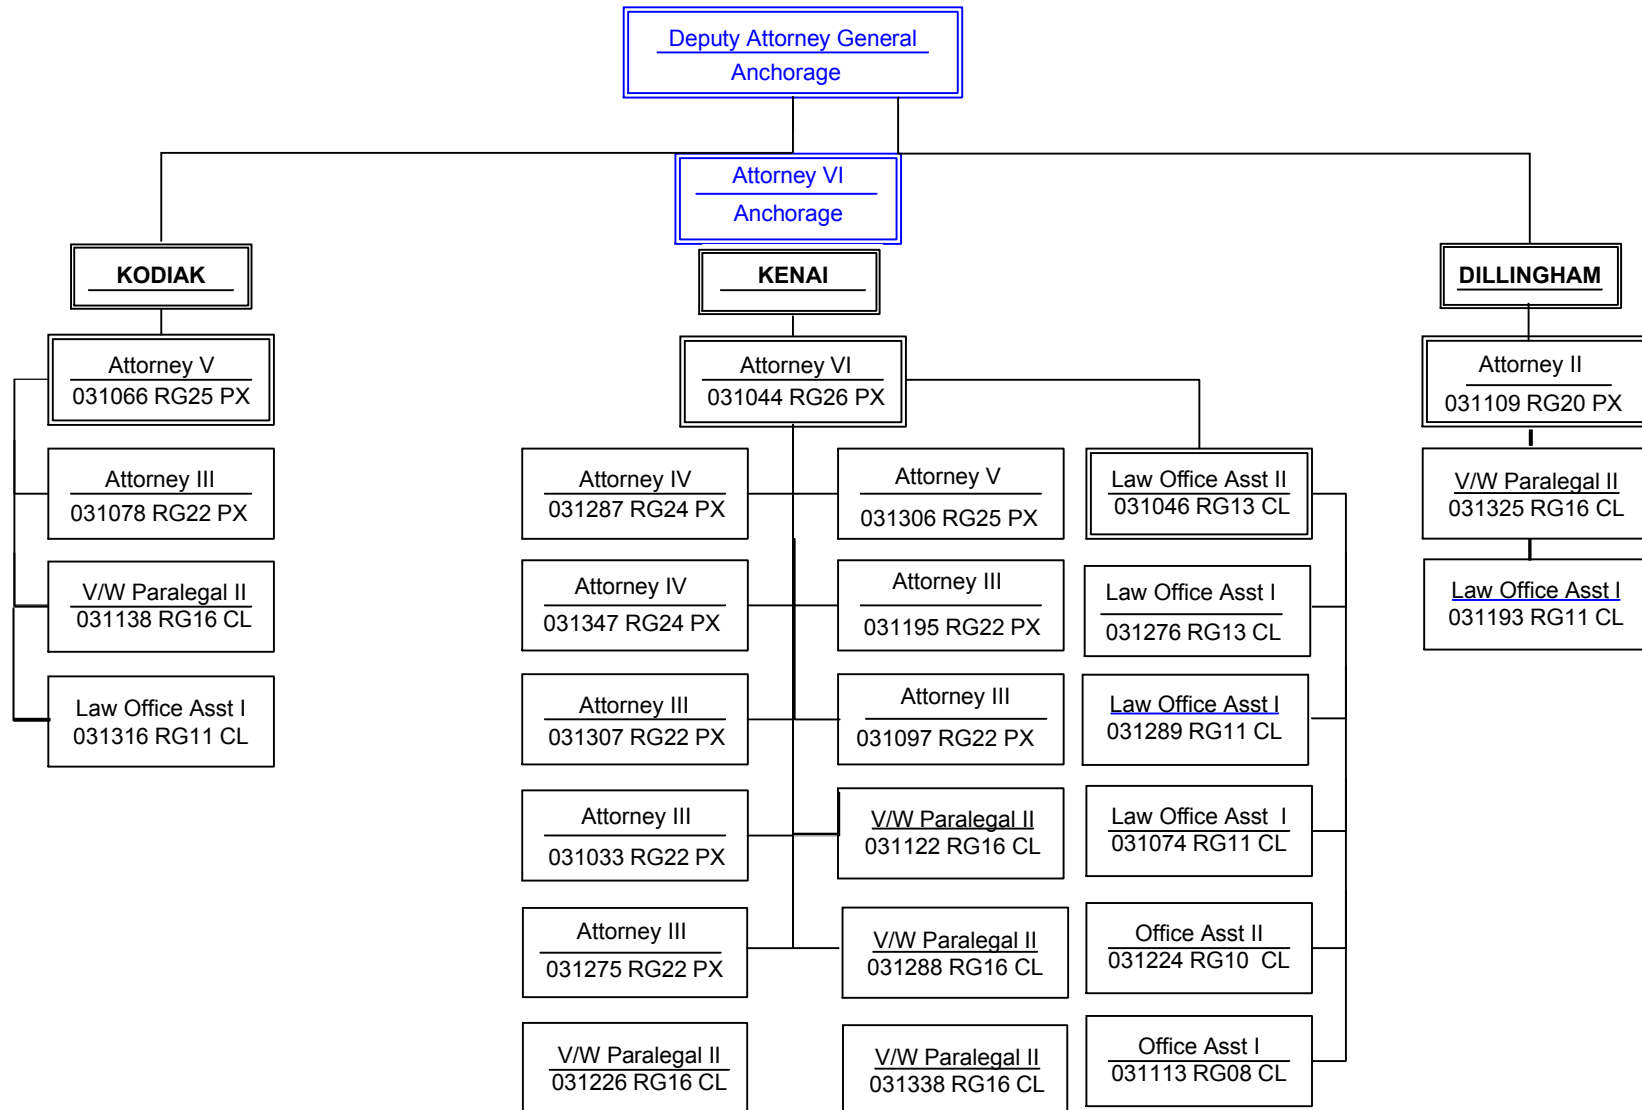

CRIMINAL DIVISION

Third Judicial District: Outside Anchorage 1 of 2

Note: Positions outlined in blue indicate that the PCNs are counted elsewhere but shown here to indicate organizational hierarchy.

CRIMINAL DIVISION

Third Judicial District: Outside Anchorage 2 of 2

Note: Positions outlined in blue indicate that the PCNs are counted elsewhere but shown here to indicate organizational hierarchy.

Component Position Count: 45
Position Count this page: 19