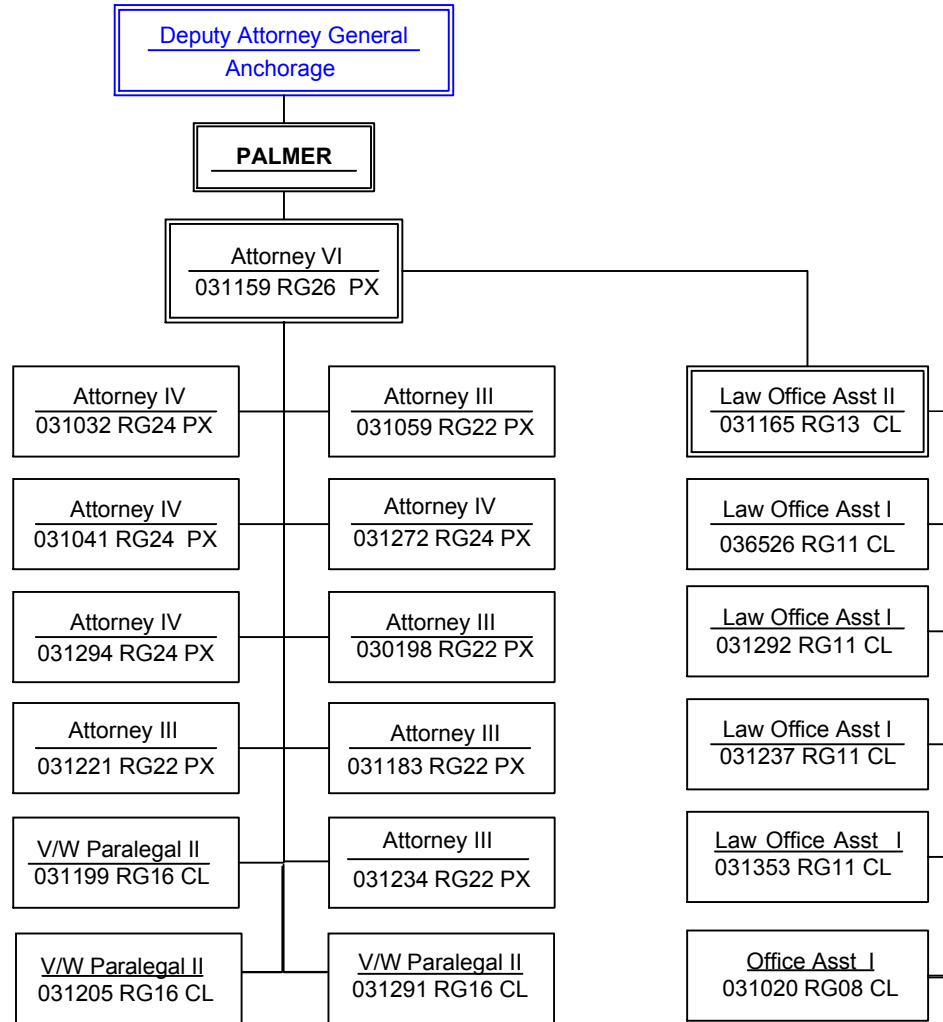

CRIMINAL DIVISION

Third Judicial District: Outside Anchorage 1 of 2

Note: Positions outlined in blue indicate that the PCNs are counted elsewhere but shown here to indicate organizational hierarchy.

CRIMINAL DIVISION

Third Judicial District: Outside Anchorage 2 of 2

Note: Positions outlined in blue indicate that the PCNs are counted elsewhere but shown here to indicate organizational hierarchy.

Component Position Count: 45
Position Count this page: 19