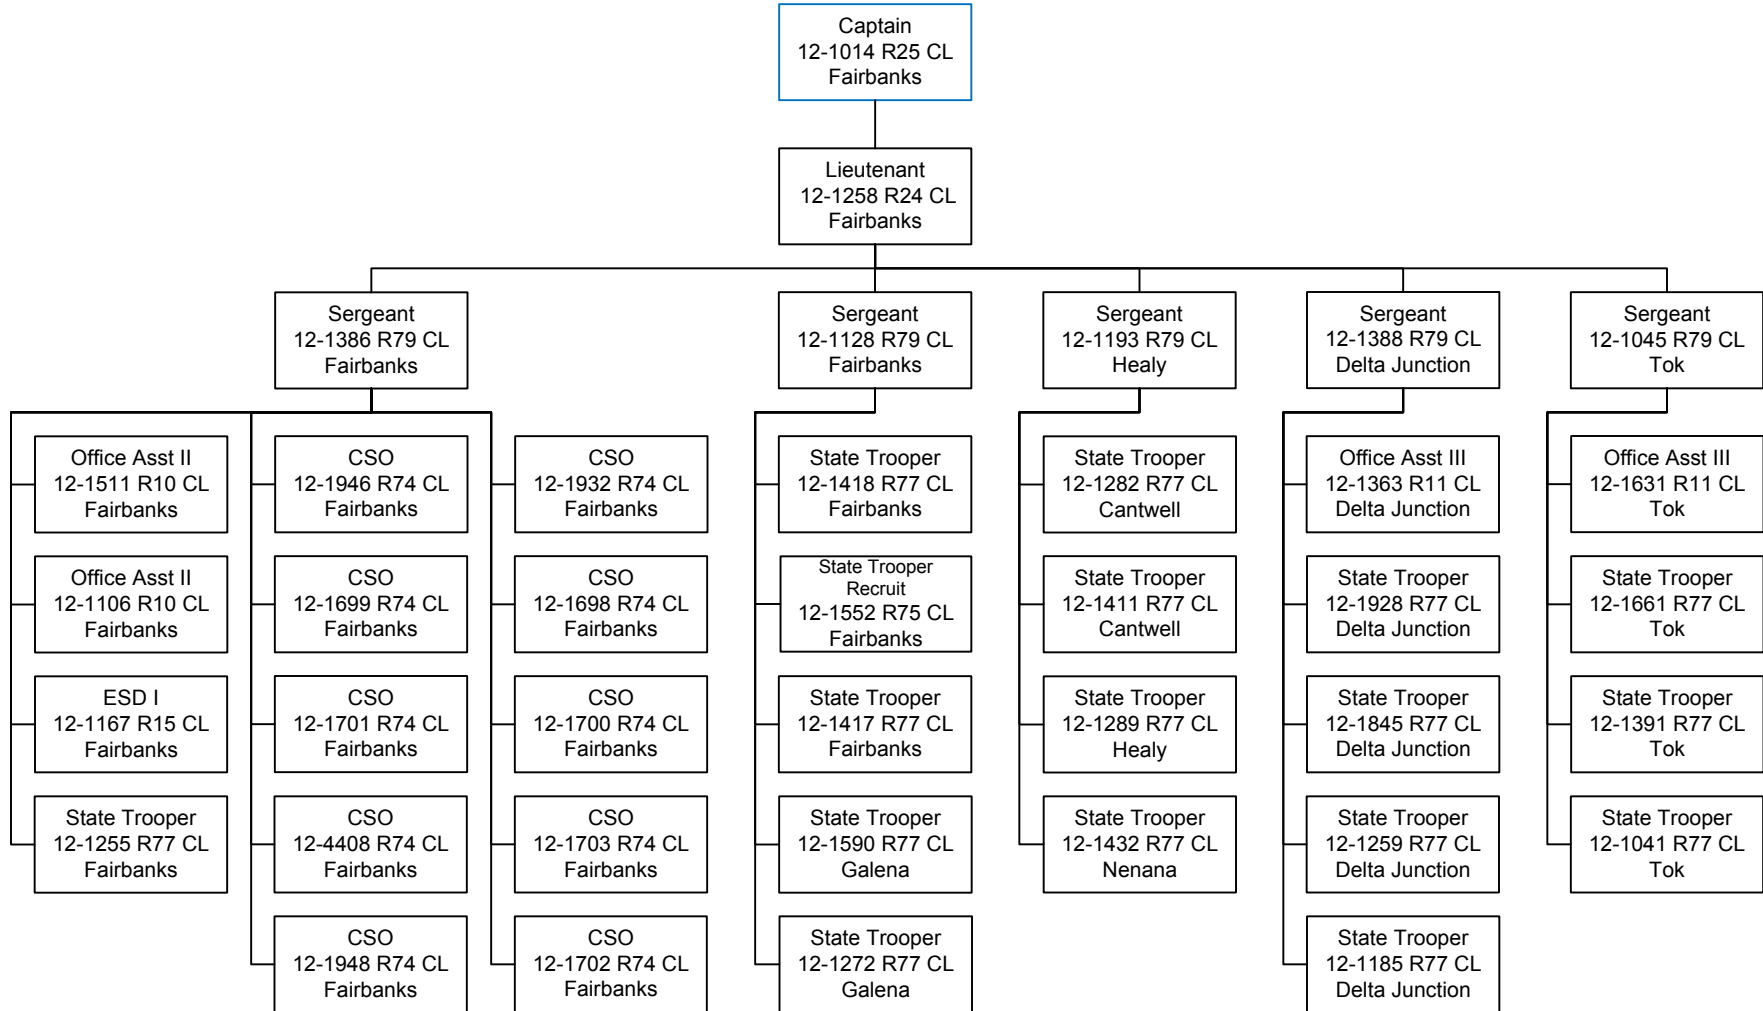

LTNP Position

Counted on another page,
 shown here for
 organizational hierarchy.

CSO – Court Services Officer
 ESD – Emergency Services Dispatcher

Counted on another page,
 shown here for
 organizational structure.

CSO – Court Service Officer
 ESD – Emergency Service Dispatcher

Component - Alaska State Trooper Detachments (2325)
 RDU: Alaska State Troopers (160)

B DETACHMENT
ORGANIZATIONAL CHART

Counted on another page,
 shown here for
 organizational hierarchy.

Counted on another page,
 shown here for
 organizational hierarchy.

CSO – Court Services Officer

Counted on another page,
 shown here for
 organizational hierarchy.

CSO – Court Services Officer

LTNP Position

Counted on another page,
 shown here for
 organizational hierarchy.

Counted on another page,
shown here for
organizational hierarchy.

Counted on another page,
 shown here for
 organizational hierarchy.

CSO – Court Services Officer
 ESD – Emergency Services Dispatcher