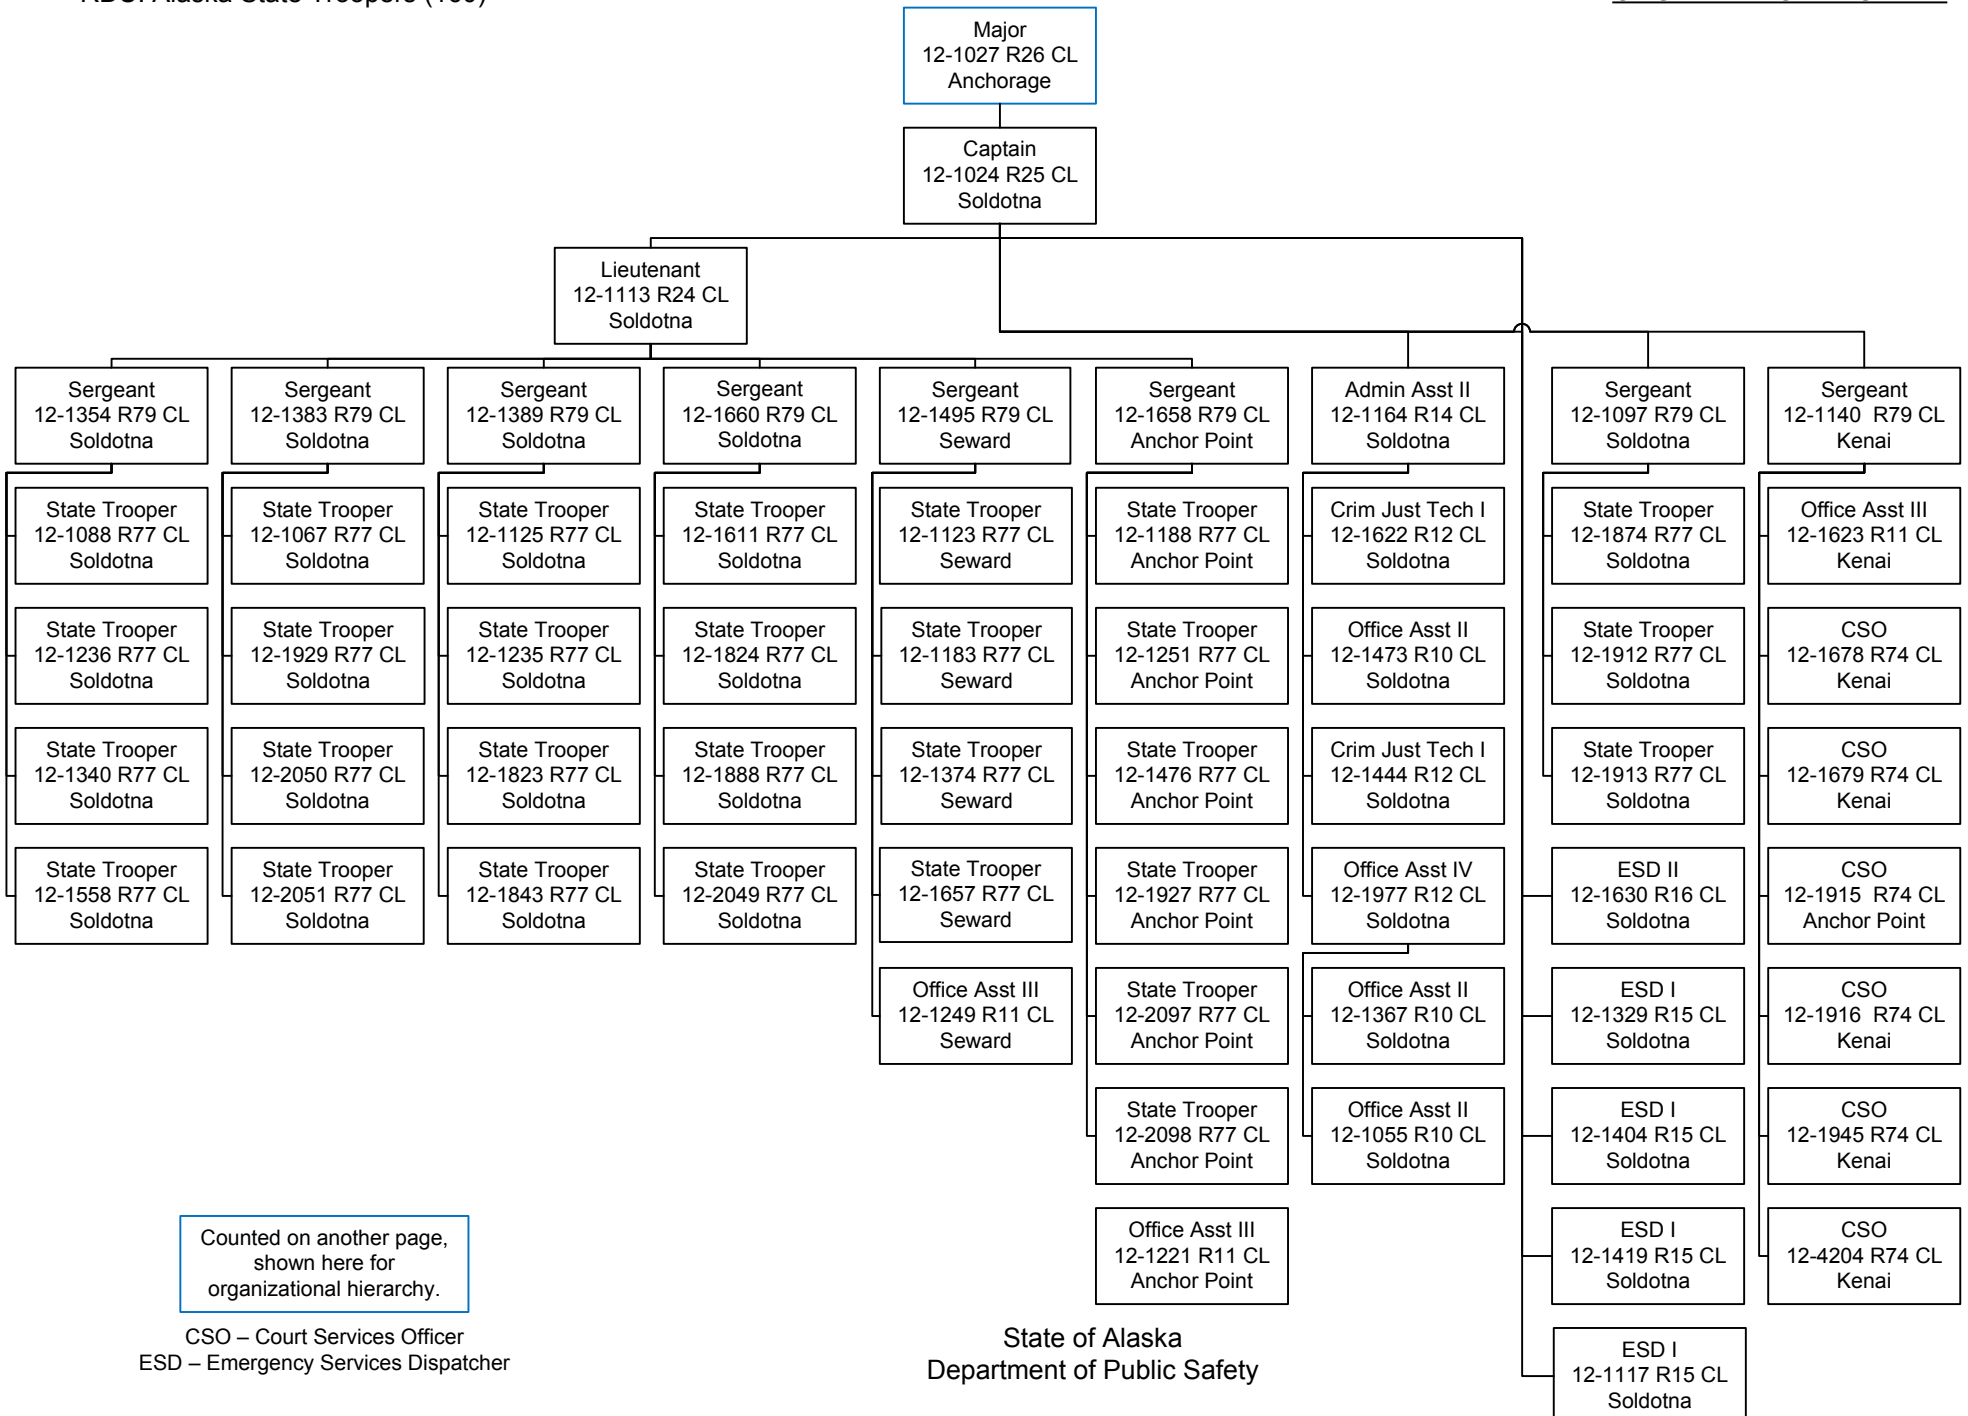

LTNP Position

Counted on another page,
 shown here for
 organizational hierarchy.

CSO – Court Services Officer
 ESD – Emergency Services Dispatcher

Counted on another page,
 shown here for
 organizational structure.

CSO – Court Service Officer
 ESD – Emergency Service Dispatcher

Component - Alaska State Trooper Detachments (2325)
 RDU: Alaska State Troopers (160)

B DETACHMENT
ORGANIZATIONAL CHART

Counted on another page,
 shown here for
 organizational hierarchy.

Counted on another page,
 shown here for
 organizational hierarchy.

CSO – Court Services Officer

Counted on another page,
 shown here for
 organizational hierarchy.

CSO – Court Services Officer

LTNP Position

Counted on another page,
 shown here for
 organizational hierarchy.

Counted on another page,
shown here for
organizational hierarchy.

Counted on another page,
 shown here for
 organizational hierarchy.

CSO – Court Services Officer
 ESD – Emergency Services Dispatcher