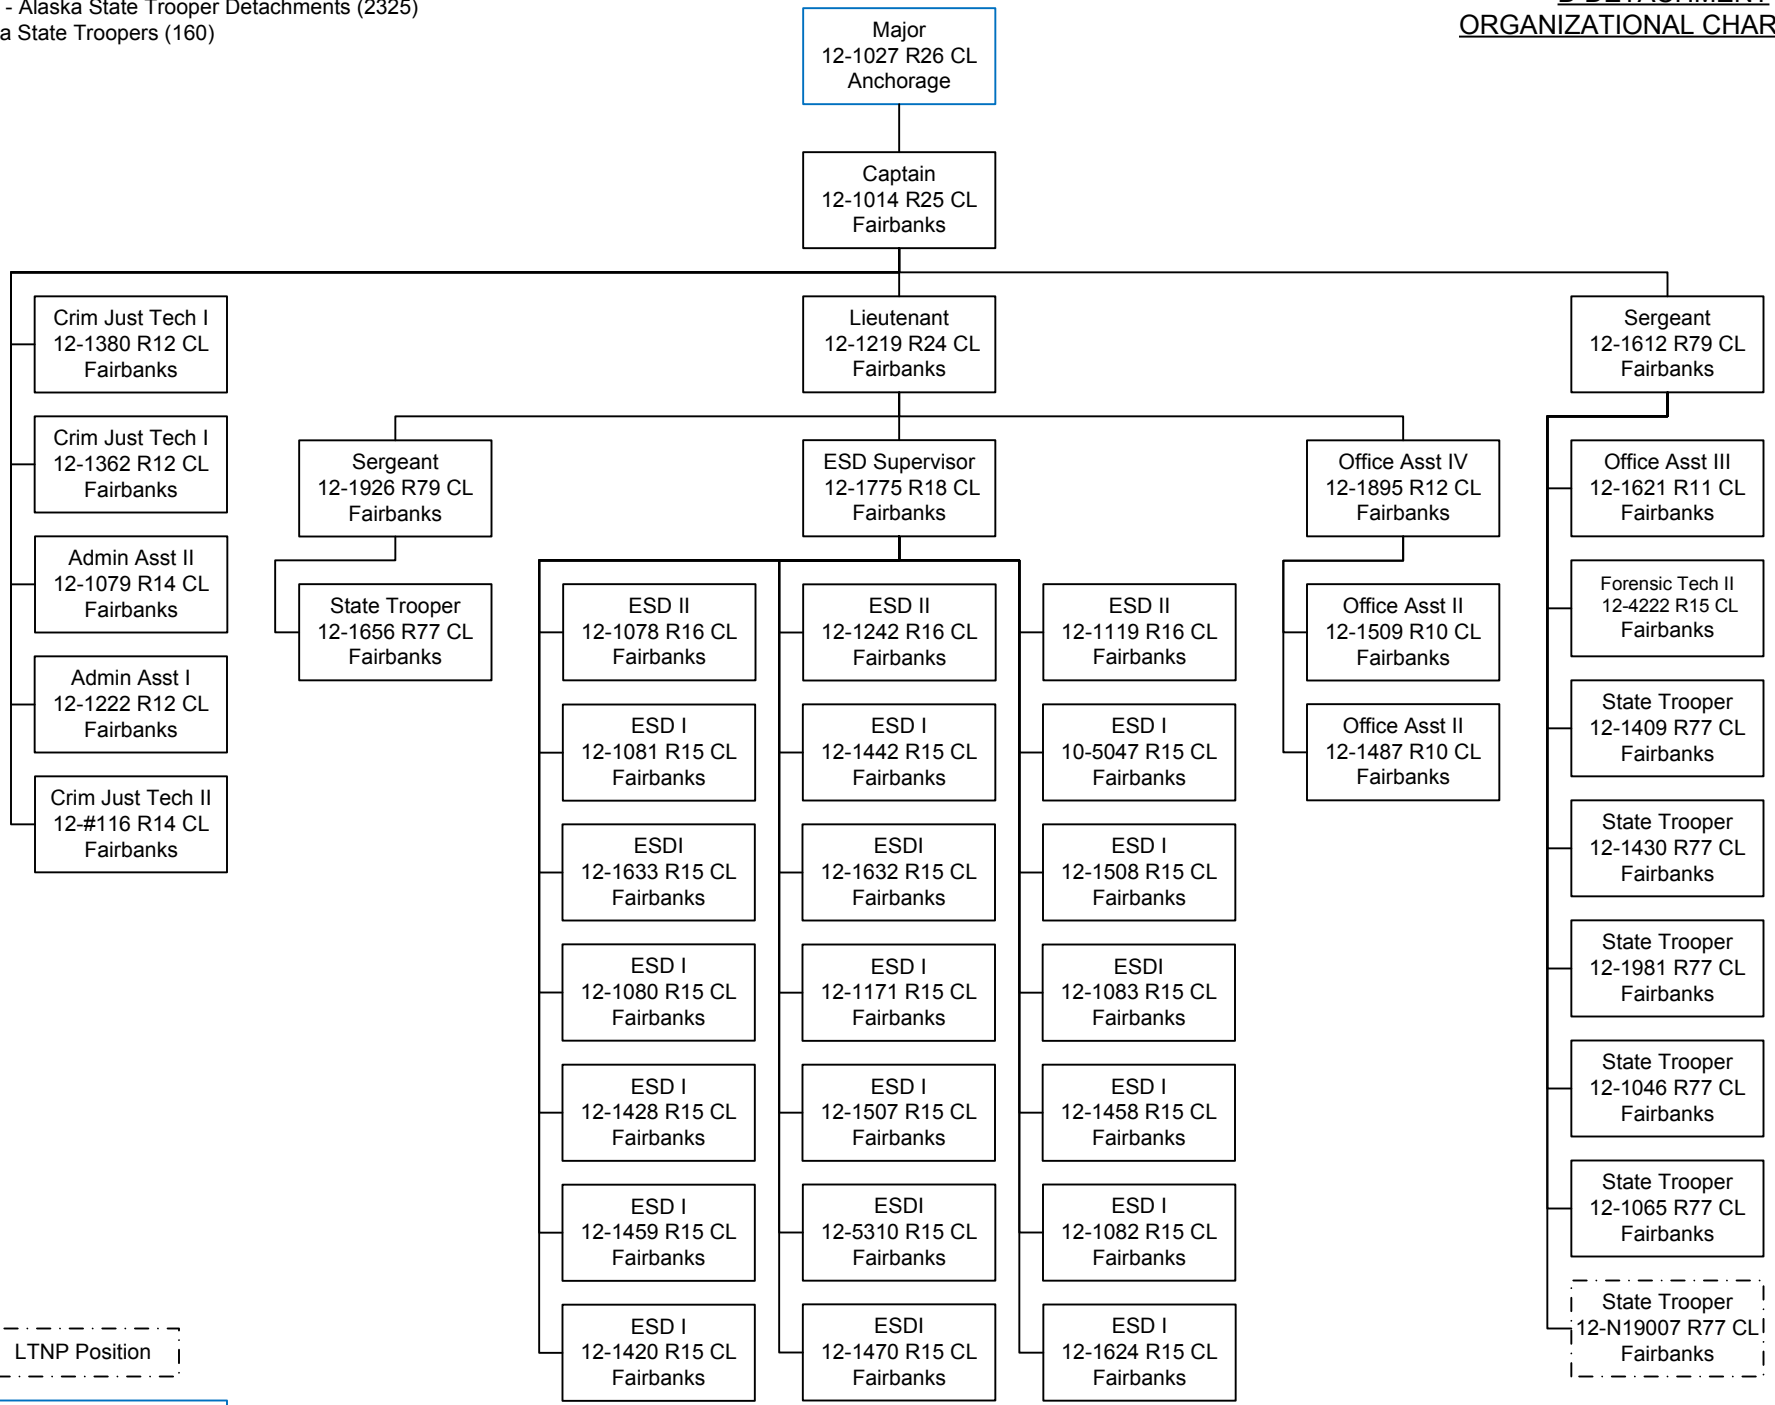

LTNP Position

Counted on another page,
 shown here for
 organizational hierarchy.

CSO – Court Services Officer
 ESD – Emergency Services Dispatcher

Counted on another page,
 shown here for
 organizational structure.

CSO – Court Service Officer
 ESD – Emergency Service Dispatcher

Component - Alaska State Trooper Detachments (2325)
 RDU: Alaska State Troopers (160)

B DETACHMENT
ORGANIZATIONAL CHART

Counted on another page,
 shown here for
 organizational hierarchy.

Counted on another page,
 shown here for
 organizational hierarchy.

CSO – Court Services Officer

Counted on another page,
 shown here for
 organizational hierarchy.

CSO – Court Services Officer

LTNP Position

Counted on another page,
 shown here for
 organizational hierarchy.

Counted on another page,
shown here for
organizational hierarchy.

Counted on another page,
 shown here for
 organizational hierarchy.

CSO – Court Services Officer
 ESD – Emergency Services Dispatcher