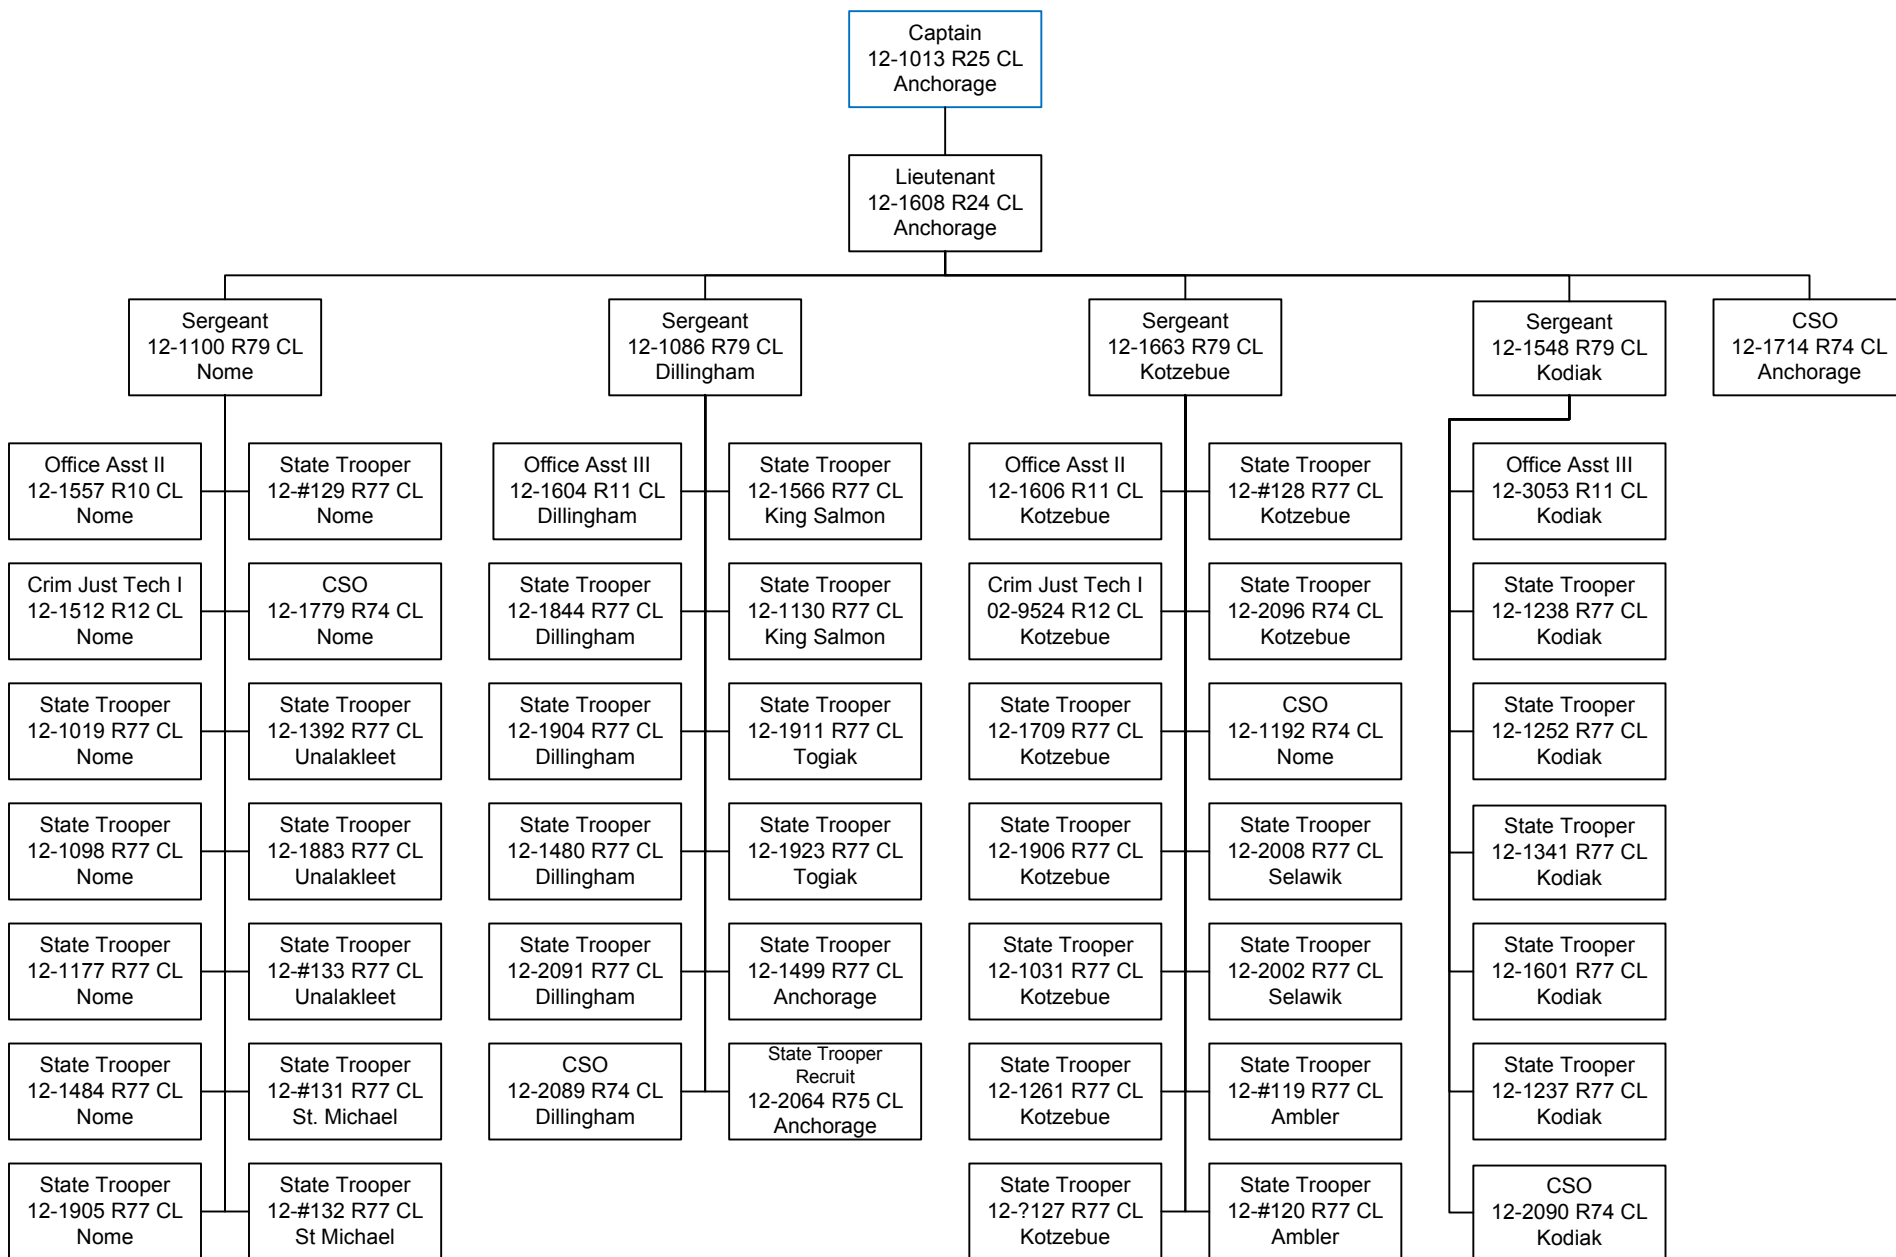

LTNP Position

Counted on another page,
 shown here for
 organizational hierarchy.

CSO – Court Services Officer
 ESD – Emergency Services Dispatcher

Counted on another page,
 shown here for
 organizational structure.

CSO – Court Service Officer
 ESD – Emergency Service Dispatcher

Component - Alaska State Trooper Detachments (2325)
 RDU: Alaska State Troopers (160)

B DETACHMENT
ORGANIZATIONAL CHART

Counted on another page,
 shown here for
 organizational hierarchy.

Counted on another page,
 shown here for
 organizational hierarchy.

CSO – Court Services Officer

Counted on another page,
 shown here for
 organizational hierarchy.

CSO – Court Services Officer

LTNP Position

Counted on another page,
 shown here for
 organizational hierarchy.

Counted on another page,
shown here for
organizational hierarchy.

Counted on another page,
 shown here for
 organizational hierarchy.

CSO – Court Services Officer
 ESD – Emergency Services Dispatcher