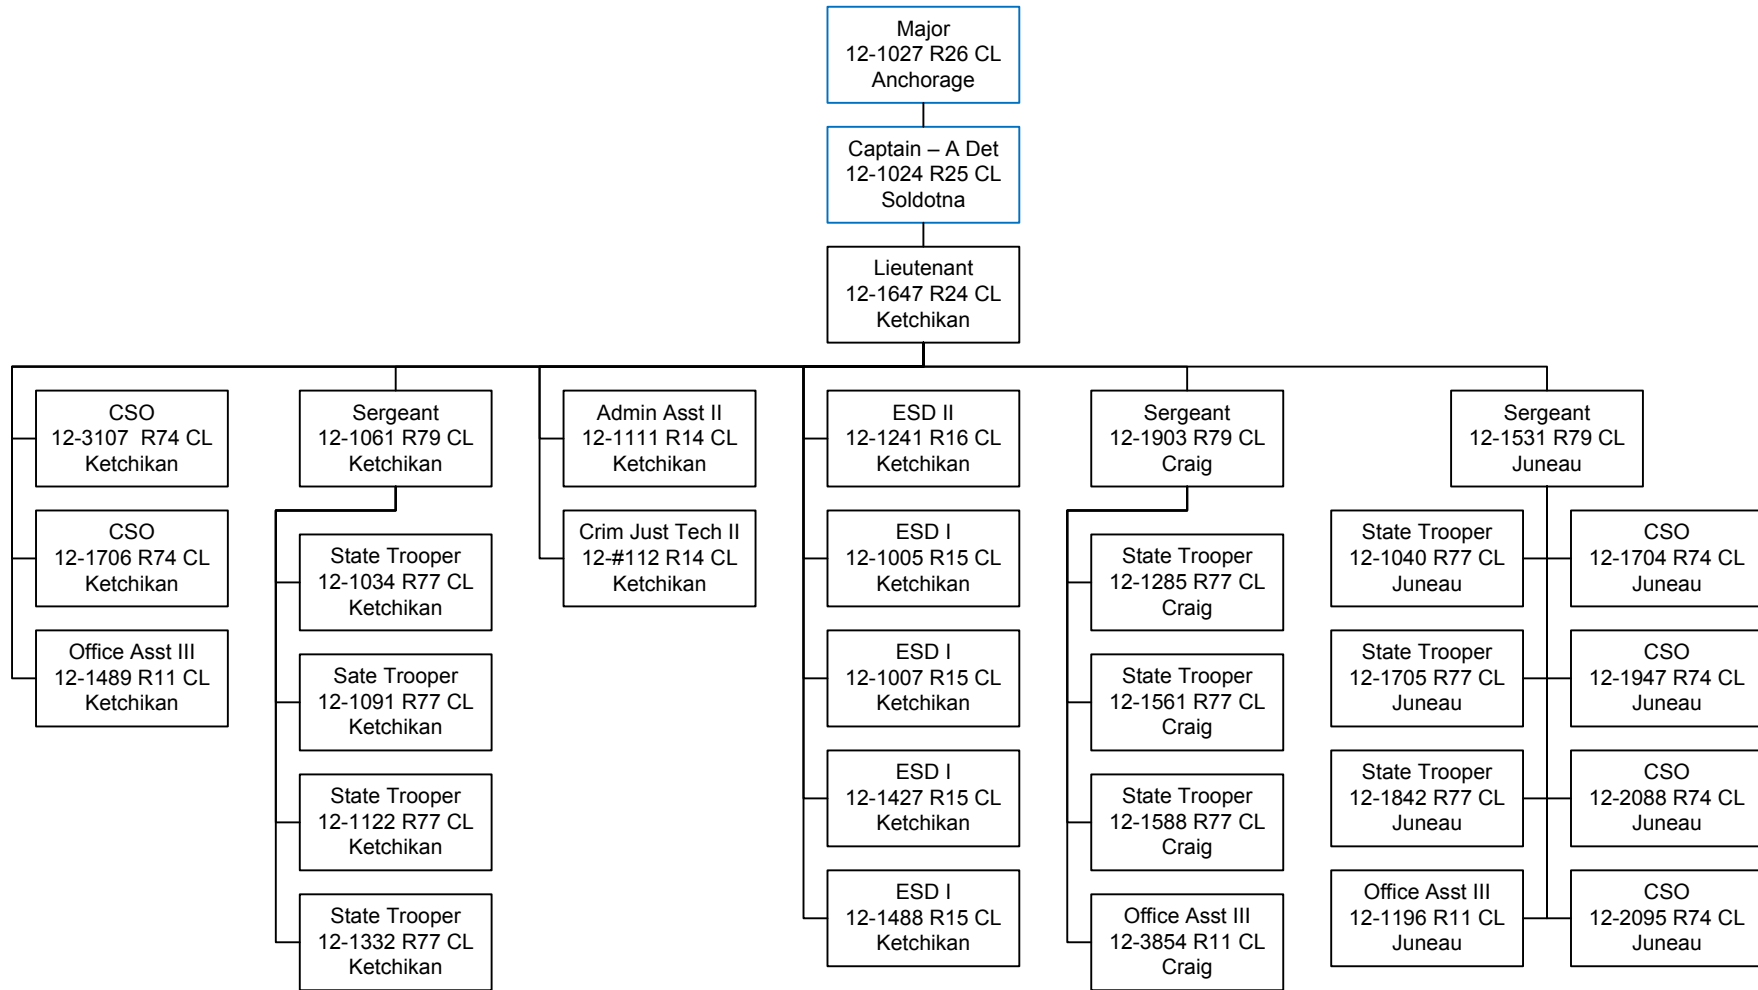

LTNP Position

Counted on another page,
 shown here for
 organizational hierarchy.

CSO – Court Services Officer
 ESD – Emergency Services Dispatcher

Counted on another page,
 shown here for
 organizational structure.

CSO – Court Service Officer
 ESD – Emergency Service Dispatcher

Component - Alaska State Trooper Detachments (2325)
 RDU: Alaska State Troopers (160)

B DETACHMENT
ORGANIZATIONAL CHART

Counted on another page,
 shown here for
 organizational hierarchy.

Counted on another page,
 shown here for
 organizational hierarchy.

CSO – Court Services Officer

Counted on another page,
 shown here for
 organizational hierarchy.

CSO – Court Services Officer

LTNP Position

Counted on another page,
 shown here for
 organizational hierarchy.

Counted on another page,
shown here for
organizational hierarchy.

Counted on another page,
 shown here for
 organizational hierarchy.

CSO – Court Services Officer
 ESD – Emergency Services Dispatcher