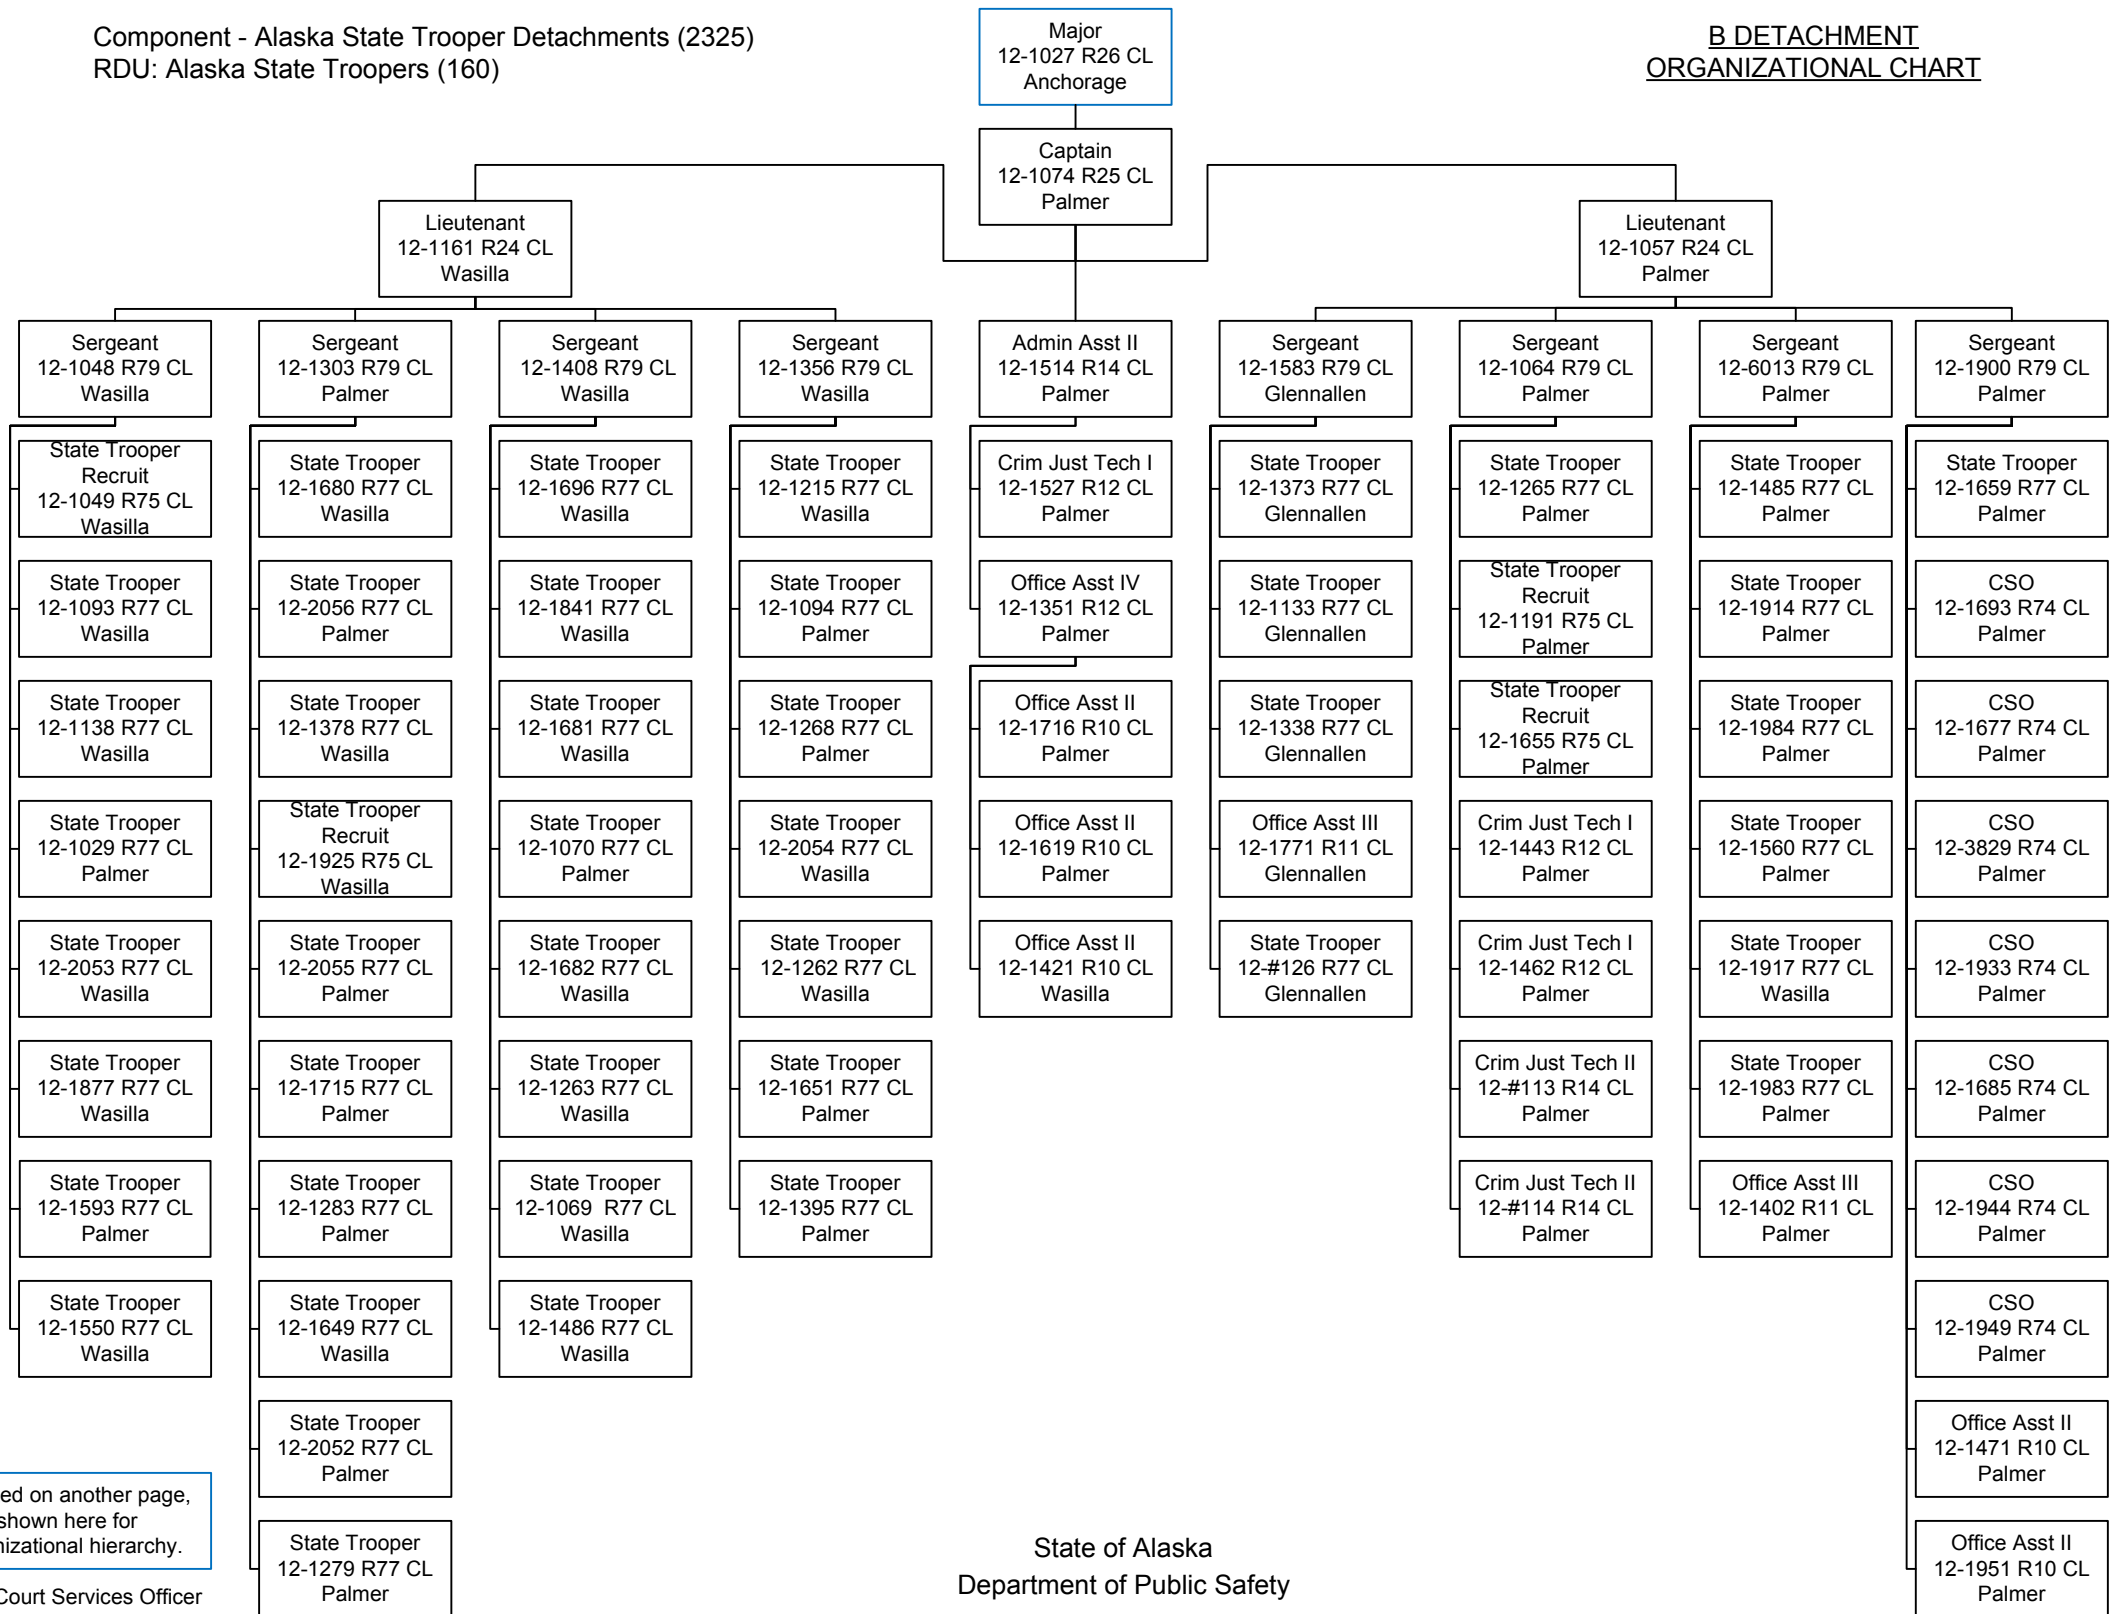

LTNP Position

Counted on another page,
 shown here for
 organizational hierarchy.

CSO – Court Services Officer
 ESD – Emergency Services Dispatcher

Counted on another page,
 shown here for
 organizational structure.

CSO – Court Service Officer
 ESD – Emergency Service Dispatcher

Component - Alaska State Trooper Detachments (2325)
 RDU: Alaska State Troopers (160)

B DETACHMENT
ORGANIZATIONAL CHART

Counted on another page,
 shown here for
 organizational hierarchy.

Counted on another page,
 shown here for
 organizational hierarchy.

CSO – Court Services Officer

Counted on another page,
 shown here for
 organizational hierarchy.

CSO – Court Services Officer

LTNP Position