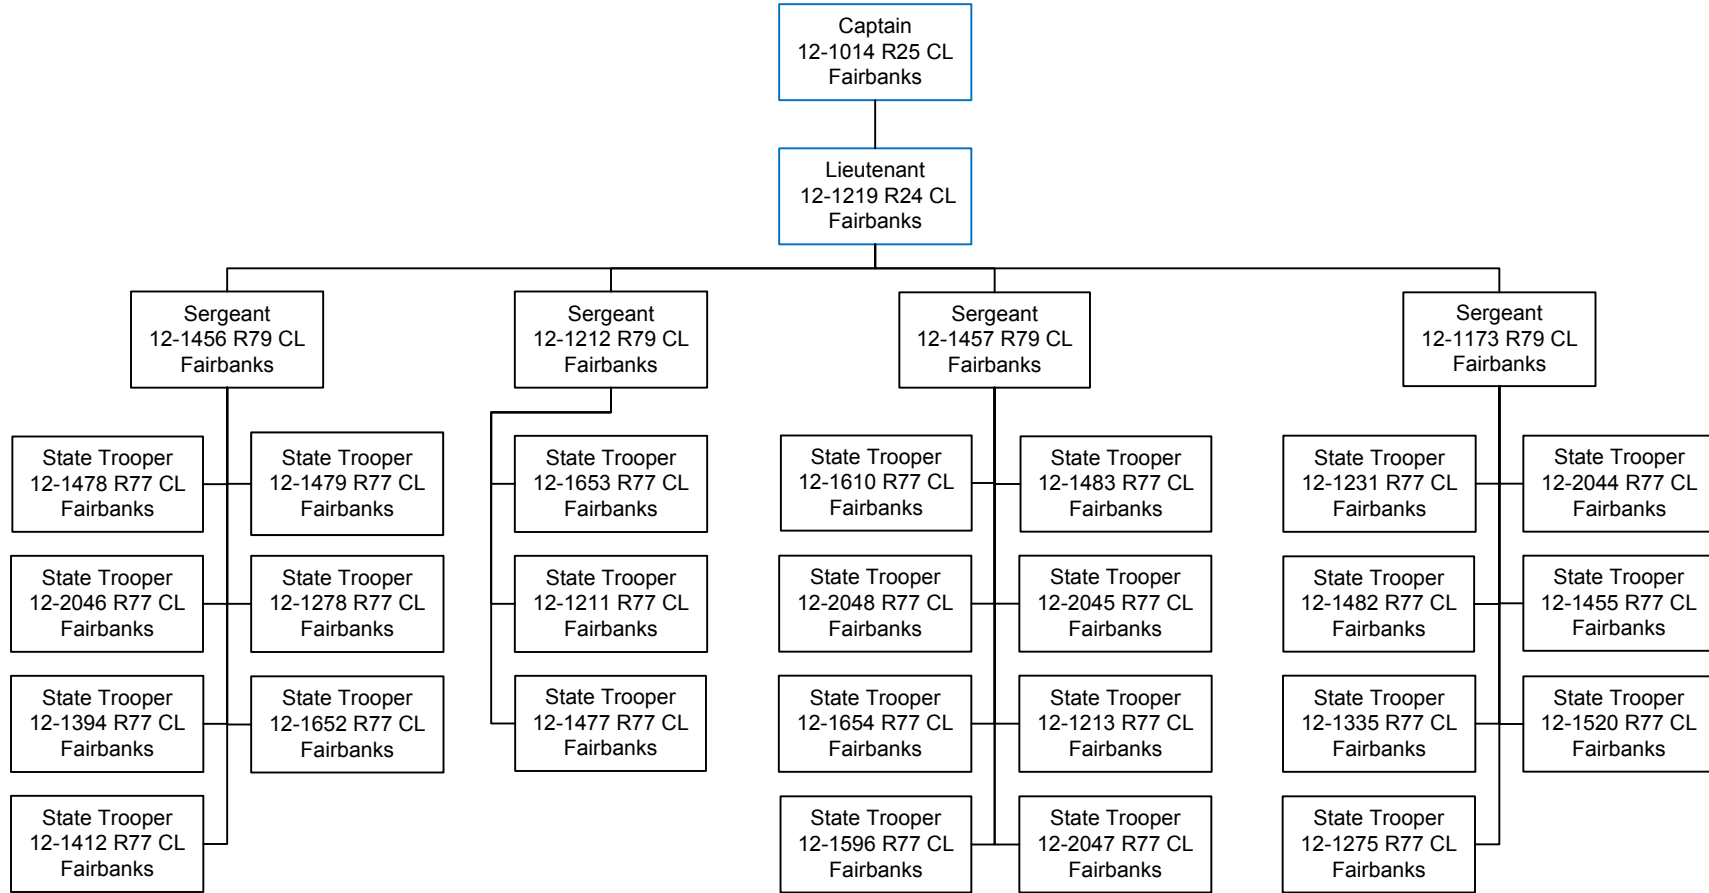

LTNP Position

Counted on another page,
 shown here for
 organizational hierarchy.

CSO – Court Services Officer
 ESD – Emergency Services Dispatcher

Counted on another page,
 shown here for
 organizational structure.

CSO – Court Service Officer
 ESD – Emergency Service Dispatcher

Component - Alaska State Trooper Detachments (2325)
 RDU: Alaska State Troopers (160)

B DETACHMENT
ORGANIZATIONAL CHART

Counted on another page,
 shown here for
 organizational hierarchy.

Counted on another page,
 shown here for
 organizational hierarchy.

CSO – Court Services Officer

Counted on another page,
 shown here for
 organizational hierarchy.

CSO – Court Services Officer

LTNP Position

Counted on another page,
 shown here for
 organizational hierarchy.

Counted on another page,
shown here for
organizational hierarchy.

Counted on another page,
 shown here for
 organizational hierarchy.

CSO – Court Services Officer
 ESD – Emergency Services Dispatcher