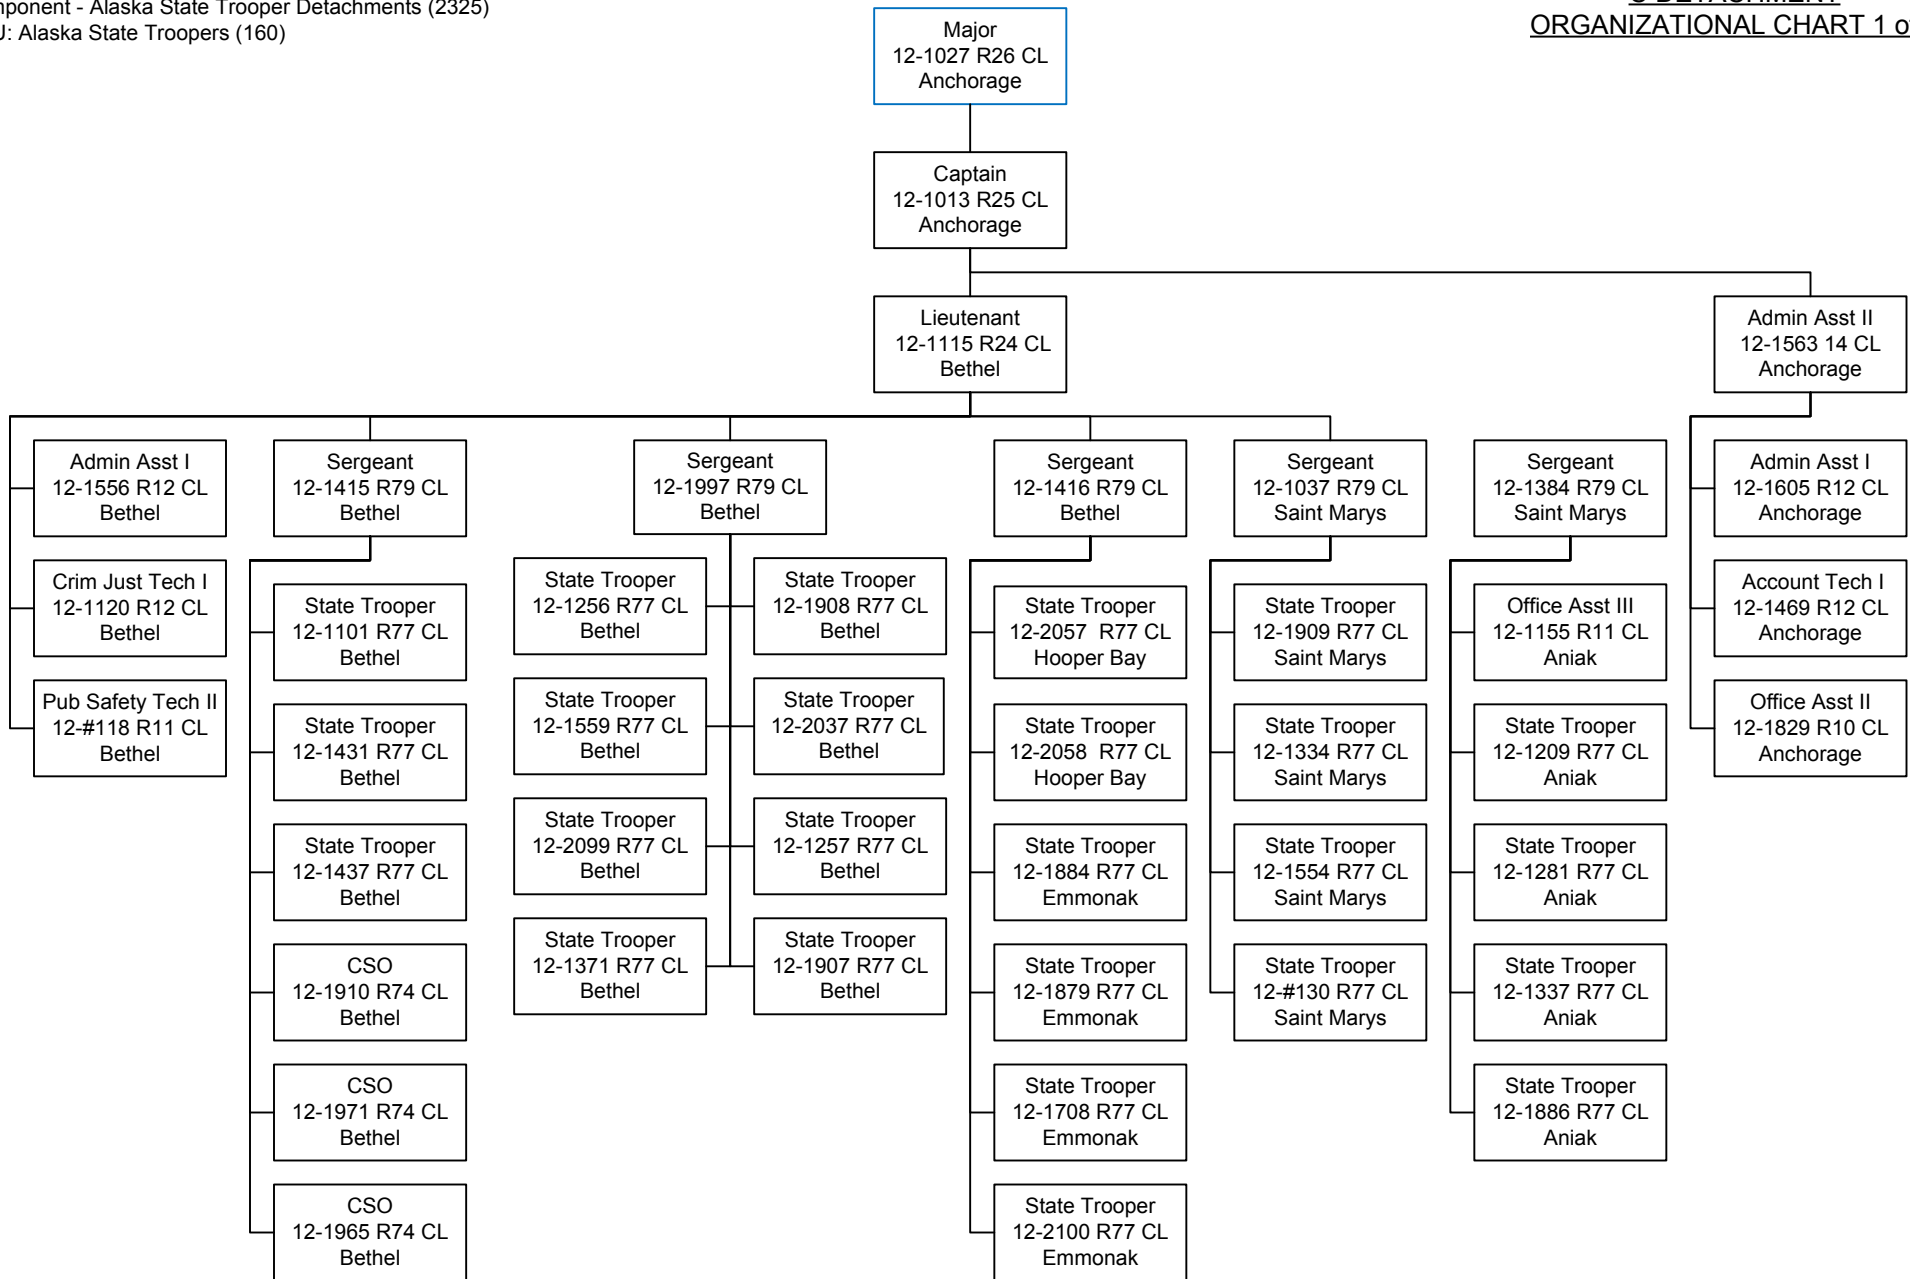

LTNP Position

Counted on another page,
 shown here for
 organizational hierarchy.

CSO – Court Services Officer
 ESD – Emergency Services Dispatcher

Counted on another page,
 shown here for
 organizational structure.

CSO – Court Service Officer
 ESD – Emergency Service Dispatcher

Component - Alaska State Trooper Detachments (2325)
 RDU: Alaska State Troopers (160)

B DETACHMENT
ORGANIZATIONAL CHART

Counted on another page,
 shown here for
 organizational hierarchy.

Counted on another page,
 shown here for
 organizational hierarchy.

CSO – Court Services Officer

Counted on another page,
 shown here for
 organizational hierarchy.

CSO – Court Services Officer

LTNP Position

Counted on another page,
 shown here for
 organizational hierarchy.

Counted on another page,
shown here for
organizational hierarchy.

Counted on another page,
 shown here for
 organizational hierarchy.

CSO – Court Services Officer
 ESD – Emergency Services Dispatcher