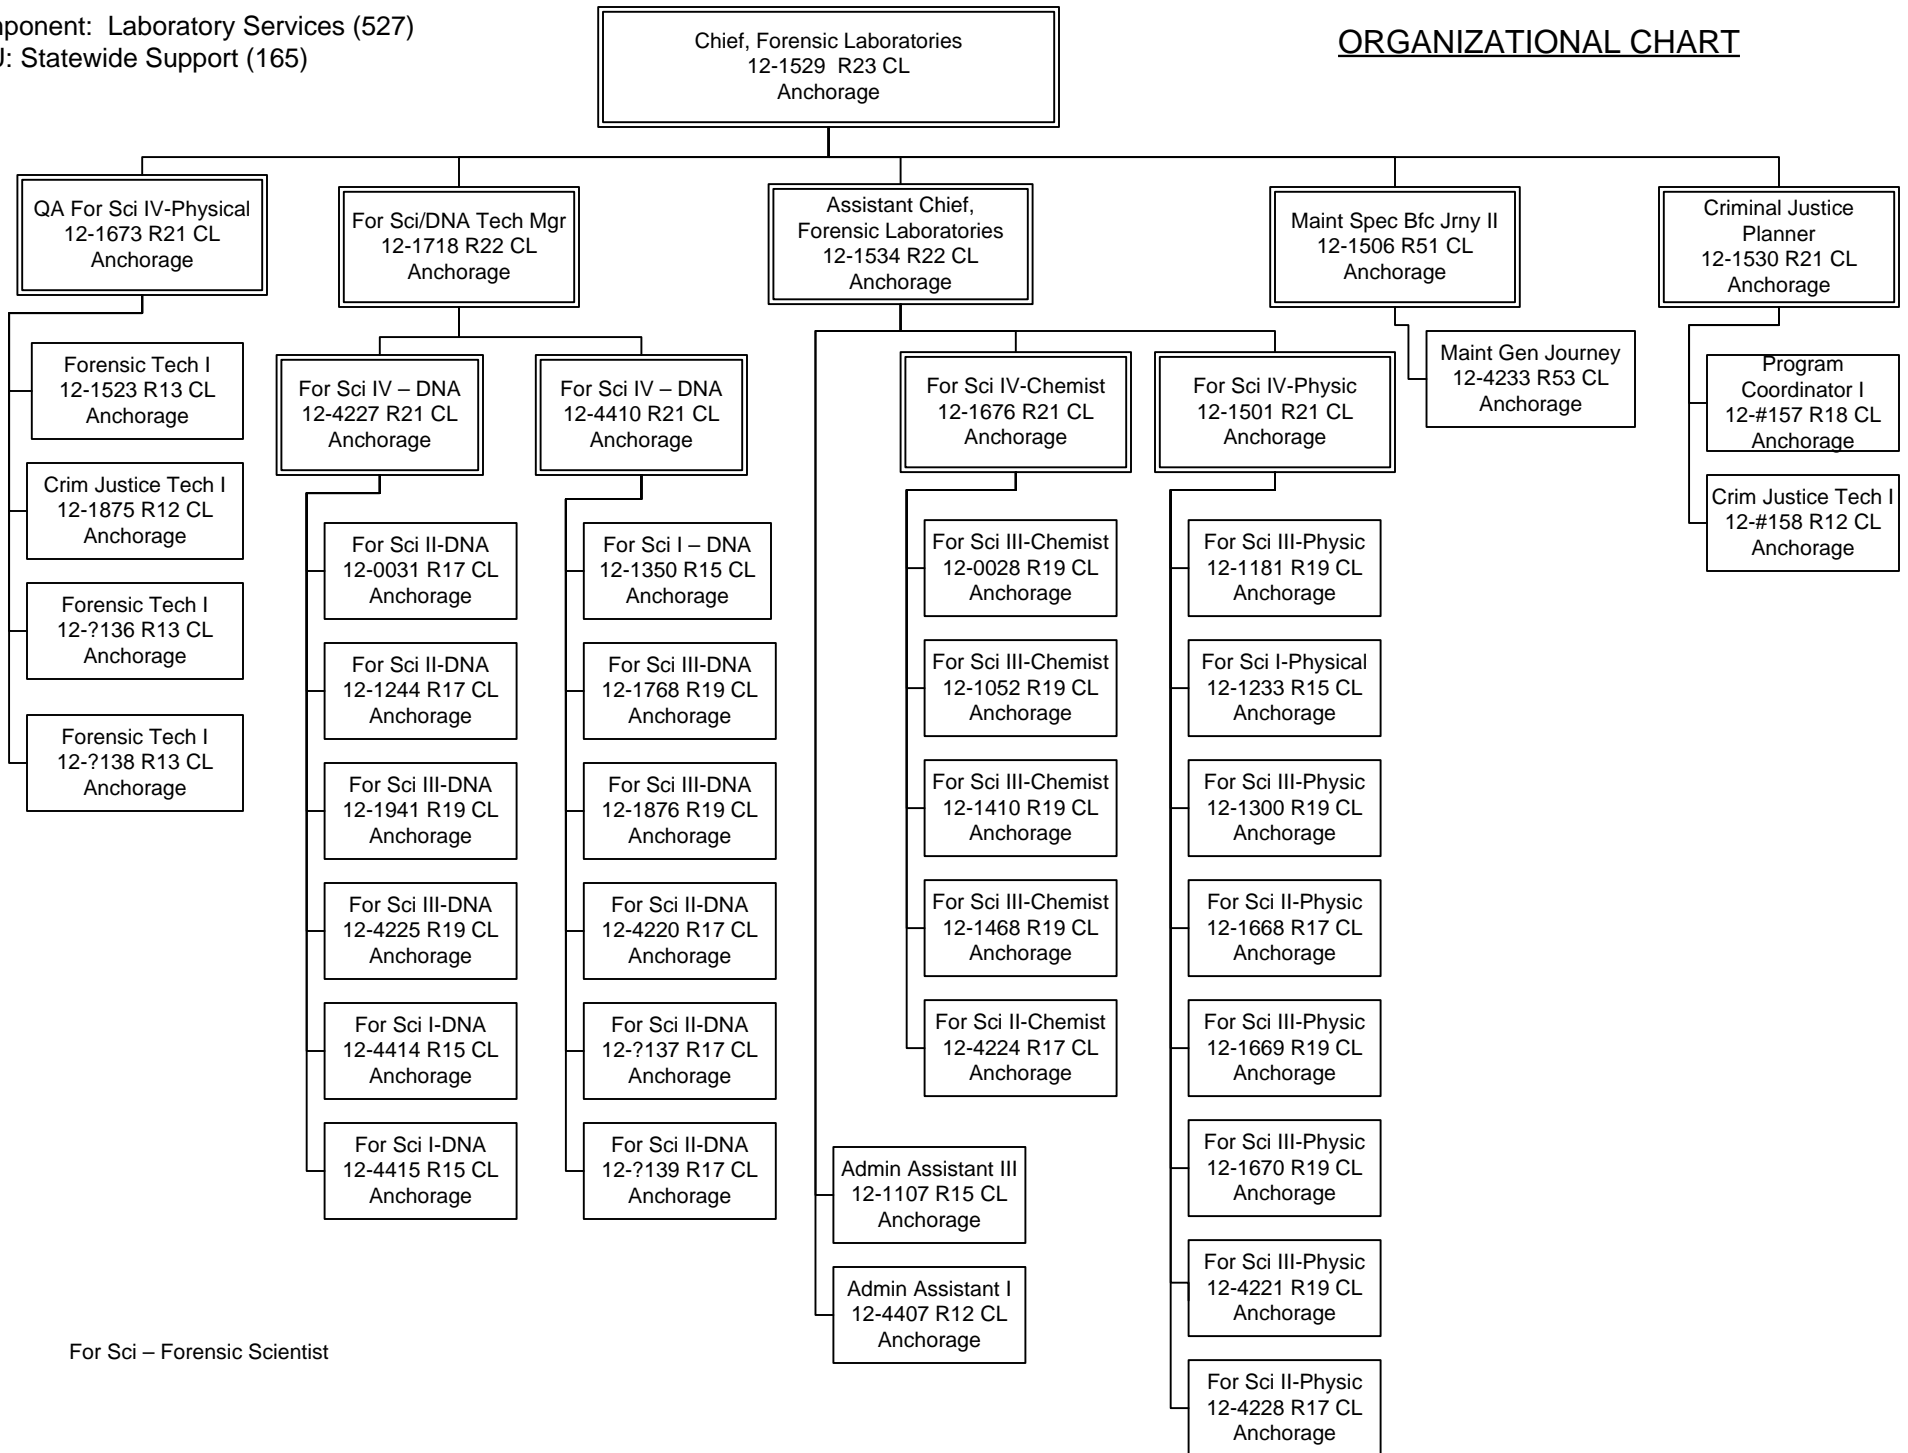

ORGANIZATIONAL CHART

For Sci – Forensic Scientist