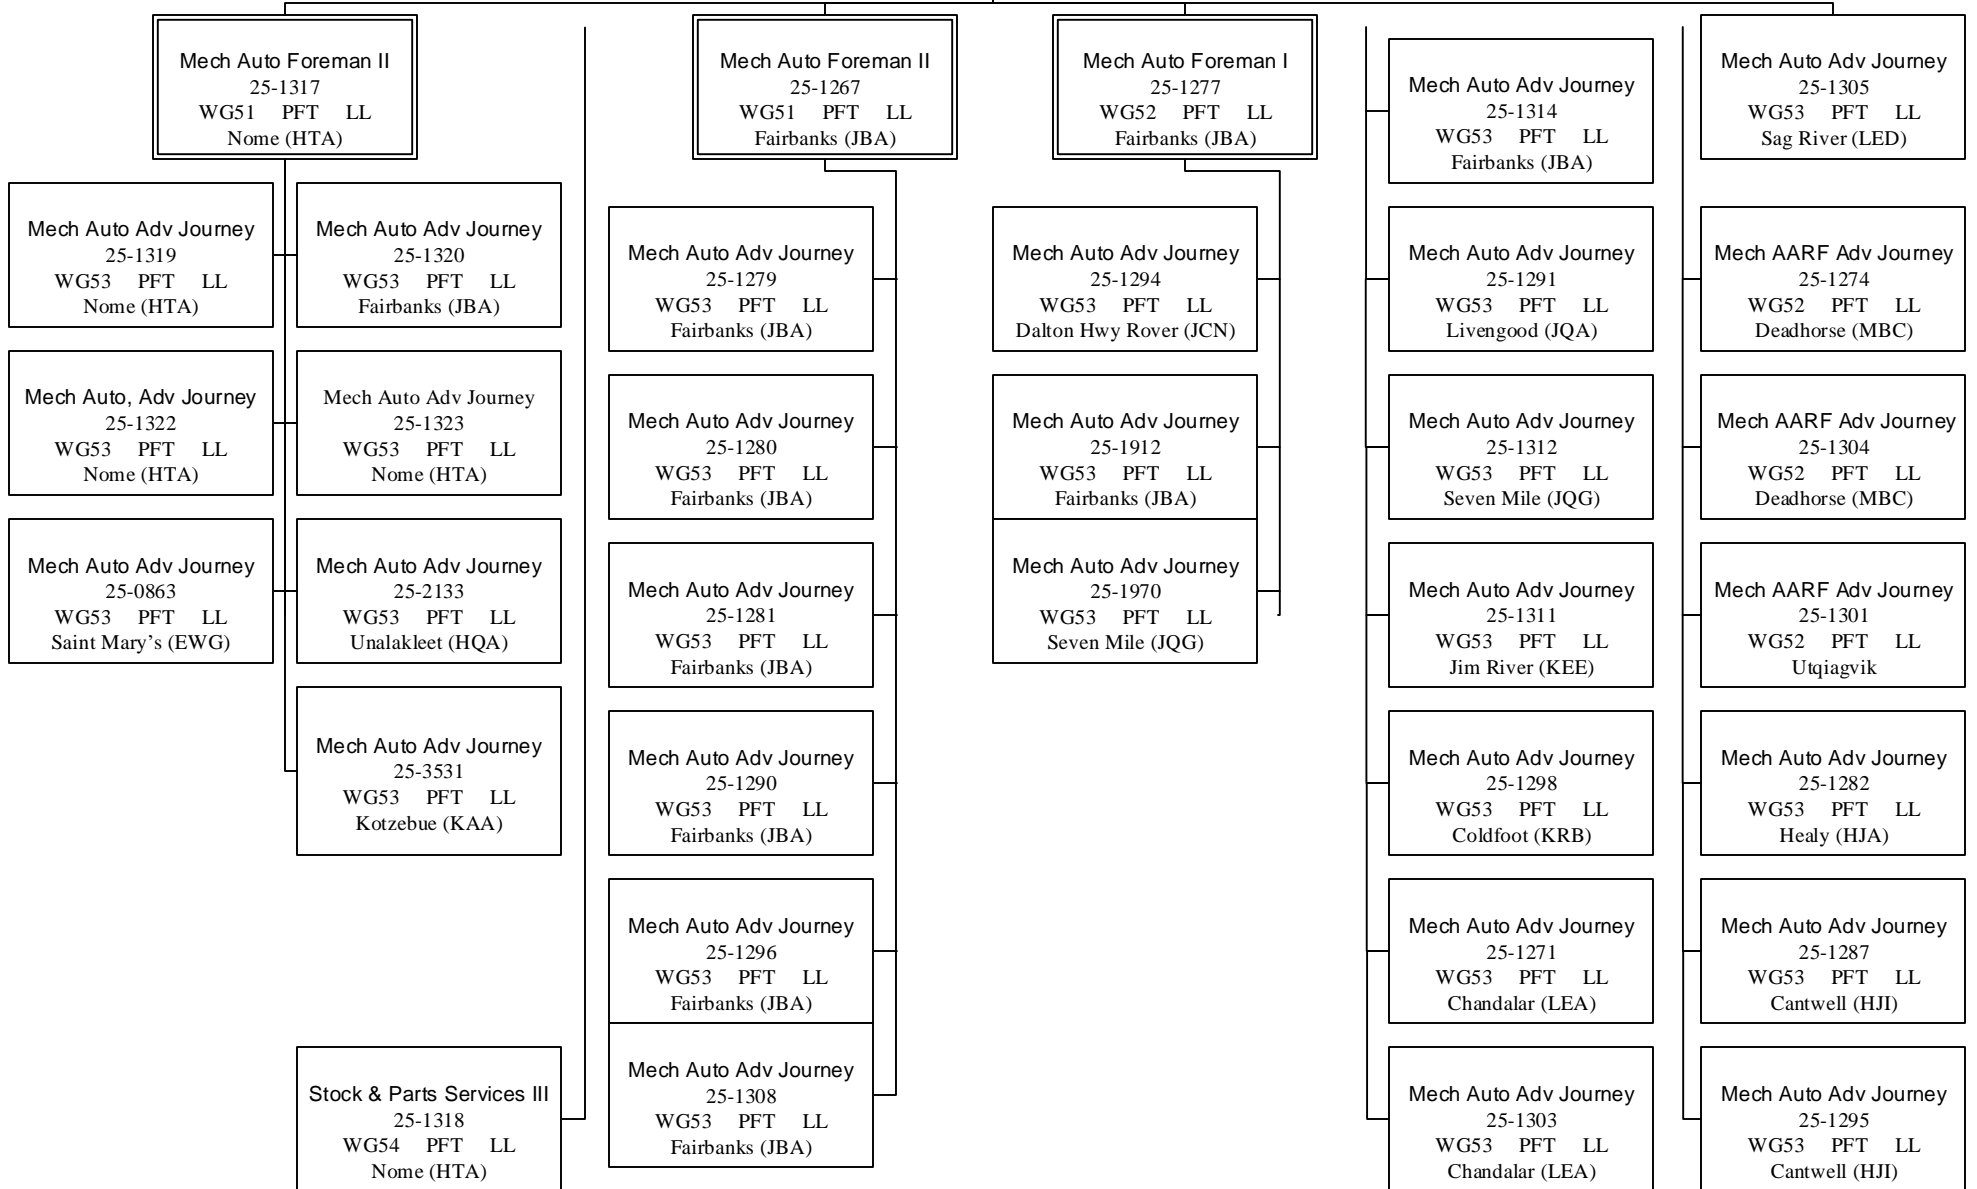

Component: State Equipment Fleet

Component Total: 158

Page Total: 37

Equipment Fleet Dist
Manager
25-1262
R20 PFT SS
Fairbanks (JBA)

State Equipment Fleet
Manager
25-0470
R23 PFT SS
Anchorage (EBA)

Department of Transportation & Public Facilities

RDU: State Equipment Fleet

Component: State Equipment Fleet

Component Total: 158

Page Total: 34

Equipment Fleet Dist
Manager
25-1307
R20 PFT SS
Fairbanks (JBA)

Brad Bylsma
State Equipment Fleet Manager
25-0470
R23 PFT SS
Anchorage (EBA)