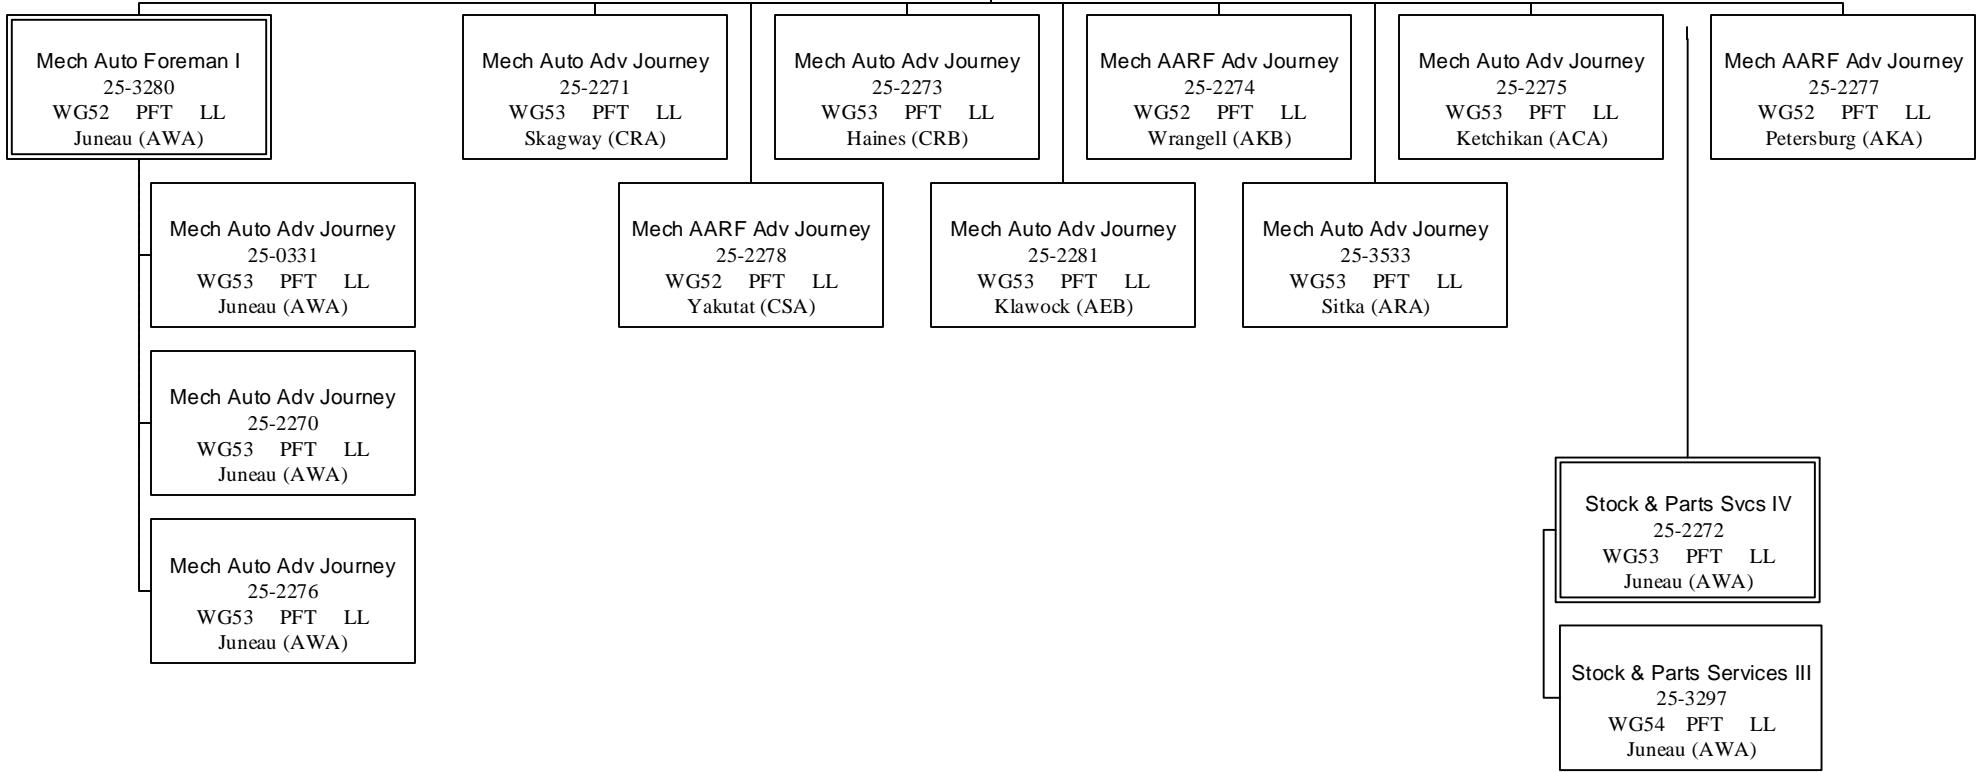

RDU: State Equipment Fleet

Component: State Equipment Fleet

Component Total: 158

Page Total: 34

Equipment Fleet Dist
Manager
25-1307
R20 PFT SS
Fairbanks (JBA)

Brad Bylsma
State Equipment Fleet Manager
25-0470
R23 PFT SS
Anchorage (EBA)

Department of Transportation & Public Facilities

RDU: State Equipment Fleet

Component: State Equipment Fleet

Component Total: 158

Page Total: 14

Equipment Fleet Dist
Manager
25-2267
R20 PFT SS
Juneau (AWA)

State Equipment Fleet
Manager
25-0470
R23 PFT SS
Anchorage (EBA)

Department of Transportation & Public Facilities

RDU: State Equipment Fleet

Component: State Equipment Fleet

Component Total: 158

Page Total: 20

Equipment Fleet Dist
Manager
25-0291
R20 PFT SS
Anchorage (EBA)

State Equipment Fleet
Manager
25-0470
R23 PFT LL
Anchorage (EBA)