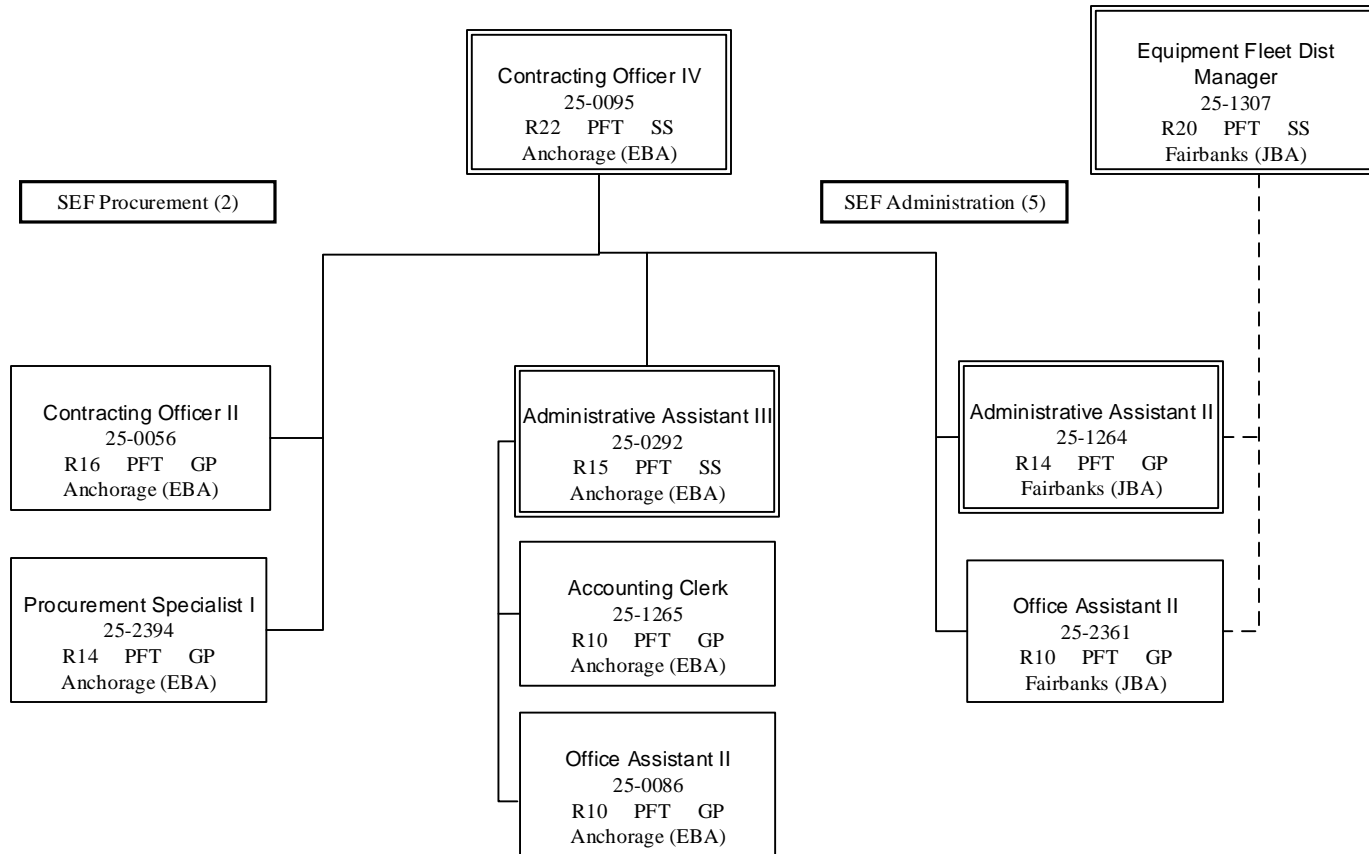

Department of Transportation & Public Facilities

RDU: State Equipment Fleet

Component: State Equipment Fleet

Component Total: 158

Page Total: 10

State Equipment Fleet
 Manager
 25-0470
 R23 PFT SS
 Anchorage (EBA)