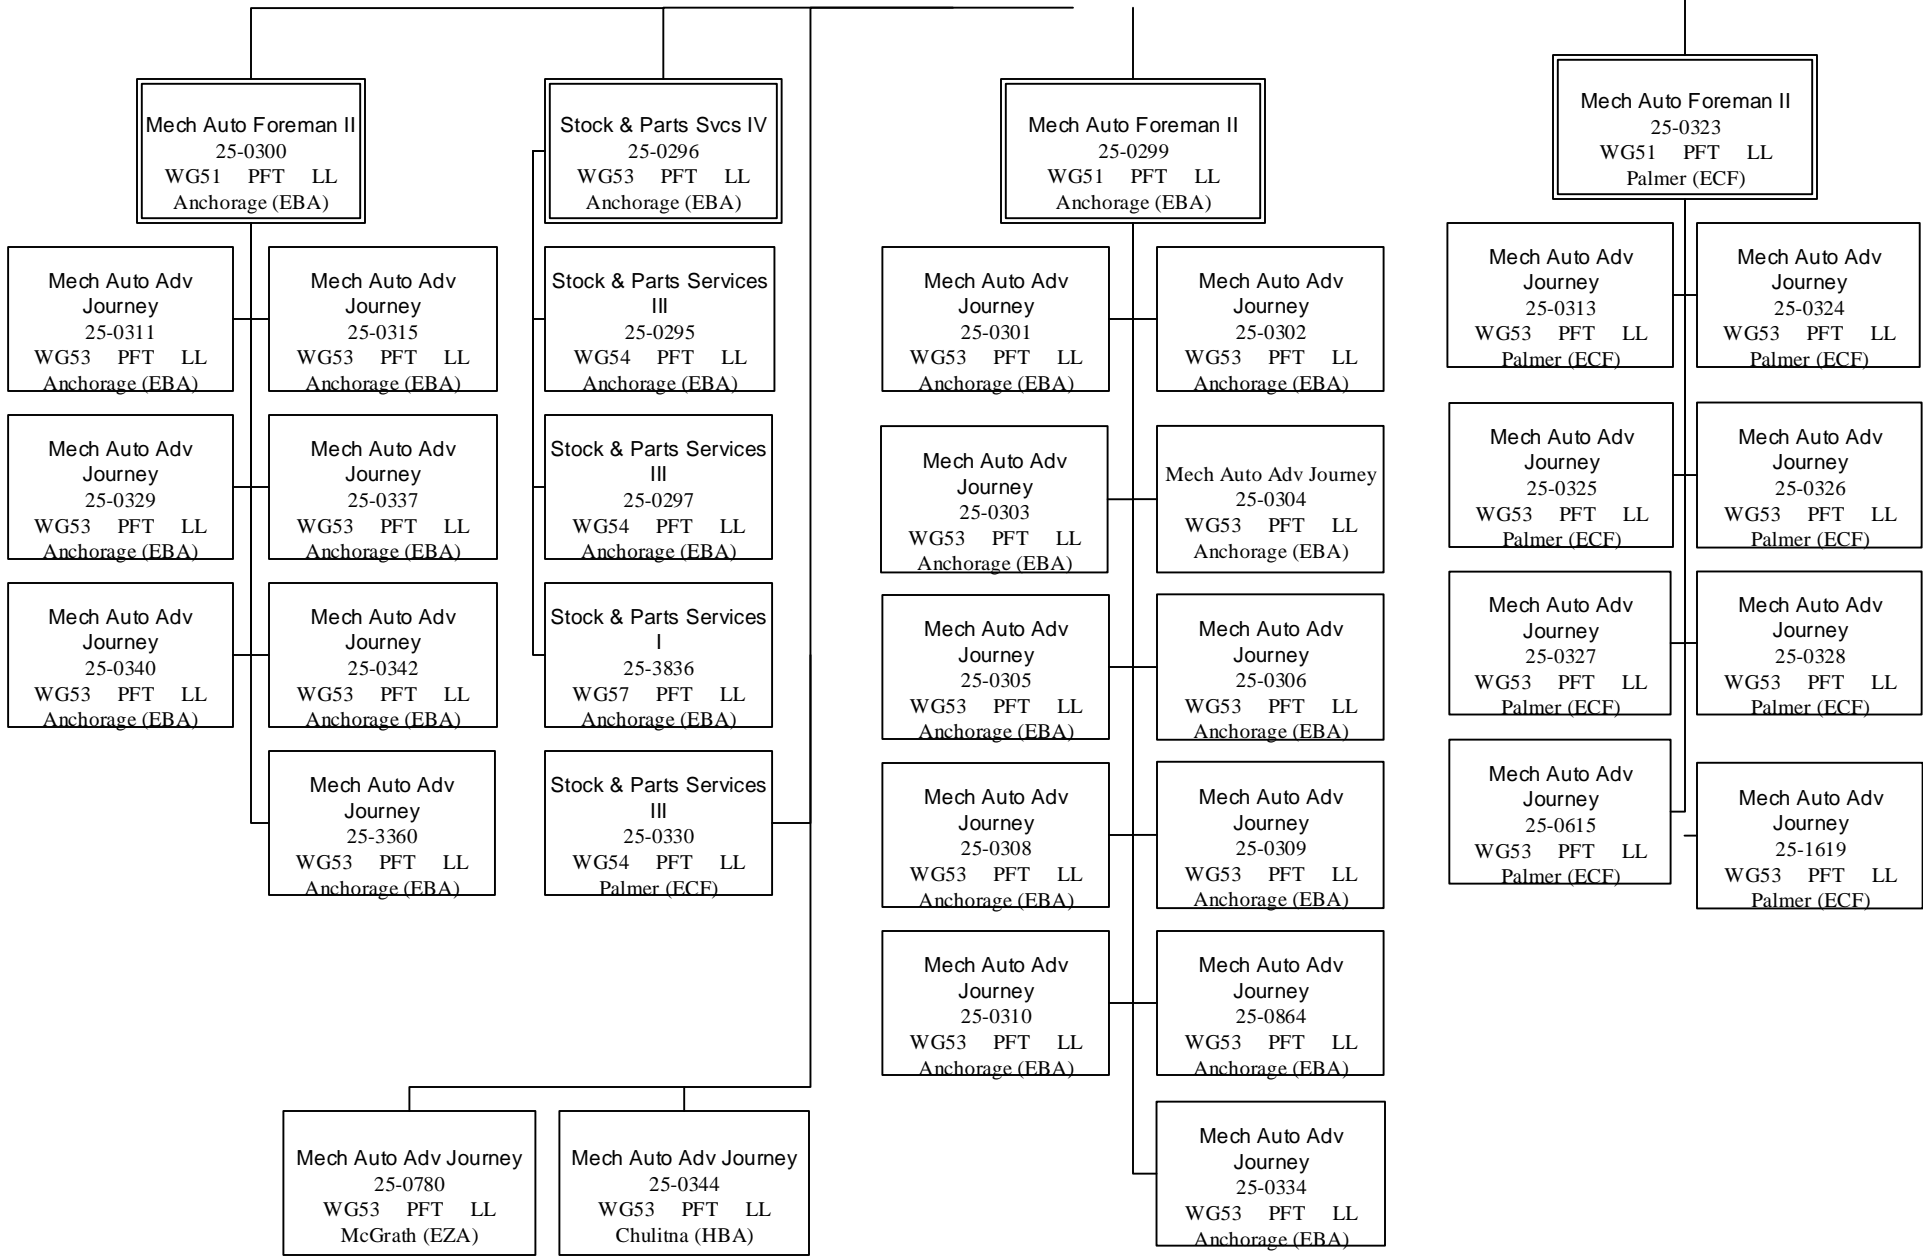

Department of Transportation & Public Facilities

RDU: State Equipment Fleet

Component: State Equipment Fleet

Component Total: 158

Page Total: 10

State Equipment Fleet
 Manager
 25-0470
 R23 PFT SS
 Anchorage (EBA)

Equipment Fleet Dist
 Manager
 25-0291
 R20 PFT SS
 Anchorage (EBA)

Brad Bylsma
 State Equipment Fleet Manager
 25-0470
 R23 PFT SS
 Anchorage (EBA)

Department of Transportation & Public Facilities

RDU: State Equipment Fleet

Component: State Equipment Fleet

Component Total: 158

Page Total: 37

Equipment Fleet Dist
Manager
25-1262
R20 PFT SS
Fairbanks (JBA)

State Equipment Fleet
Manager
25-0470
R23 PFT SS
Anchorage (EBA)

Department of Transportation & Public Facilities