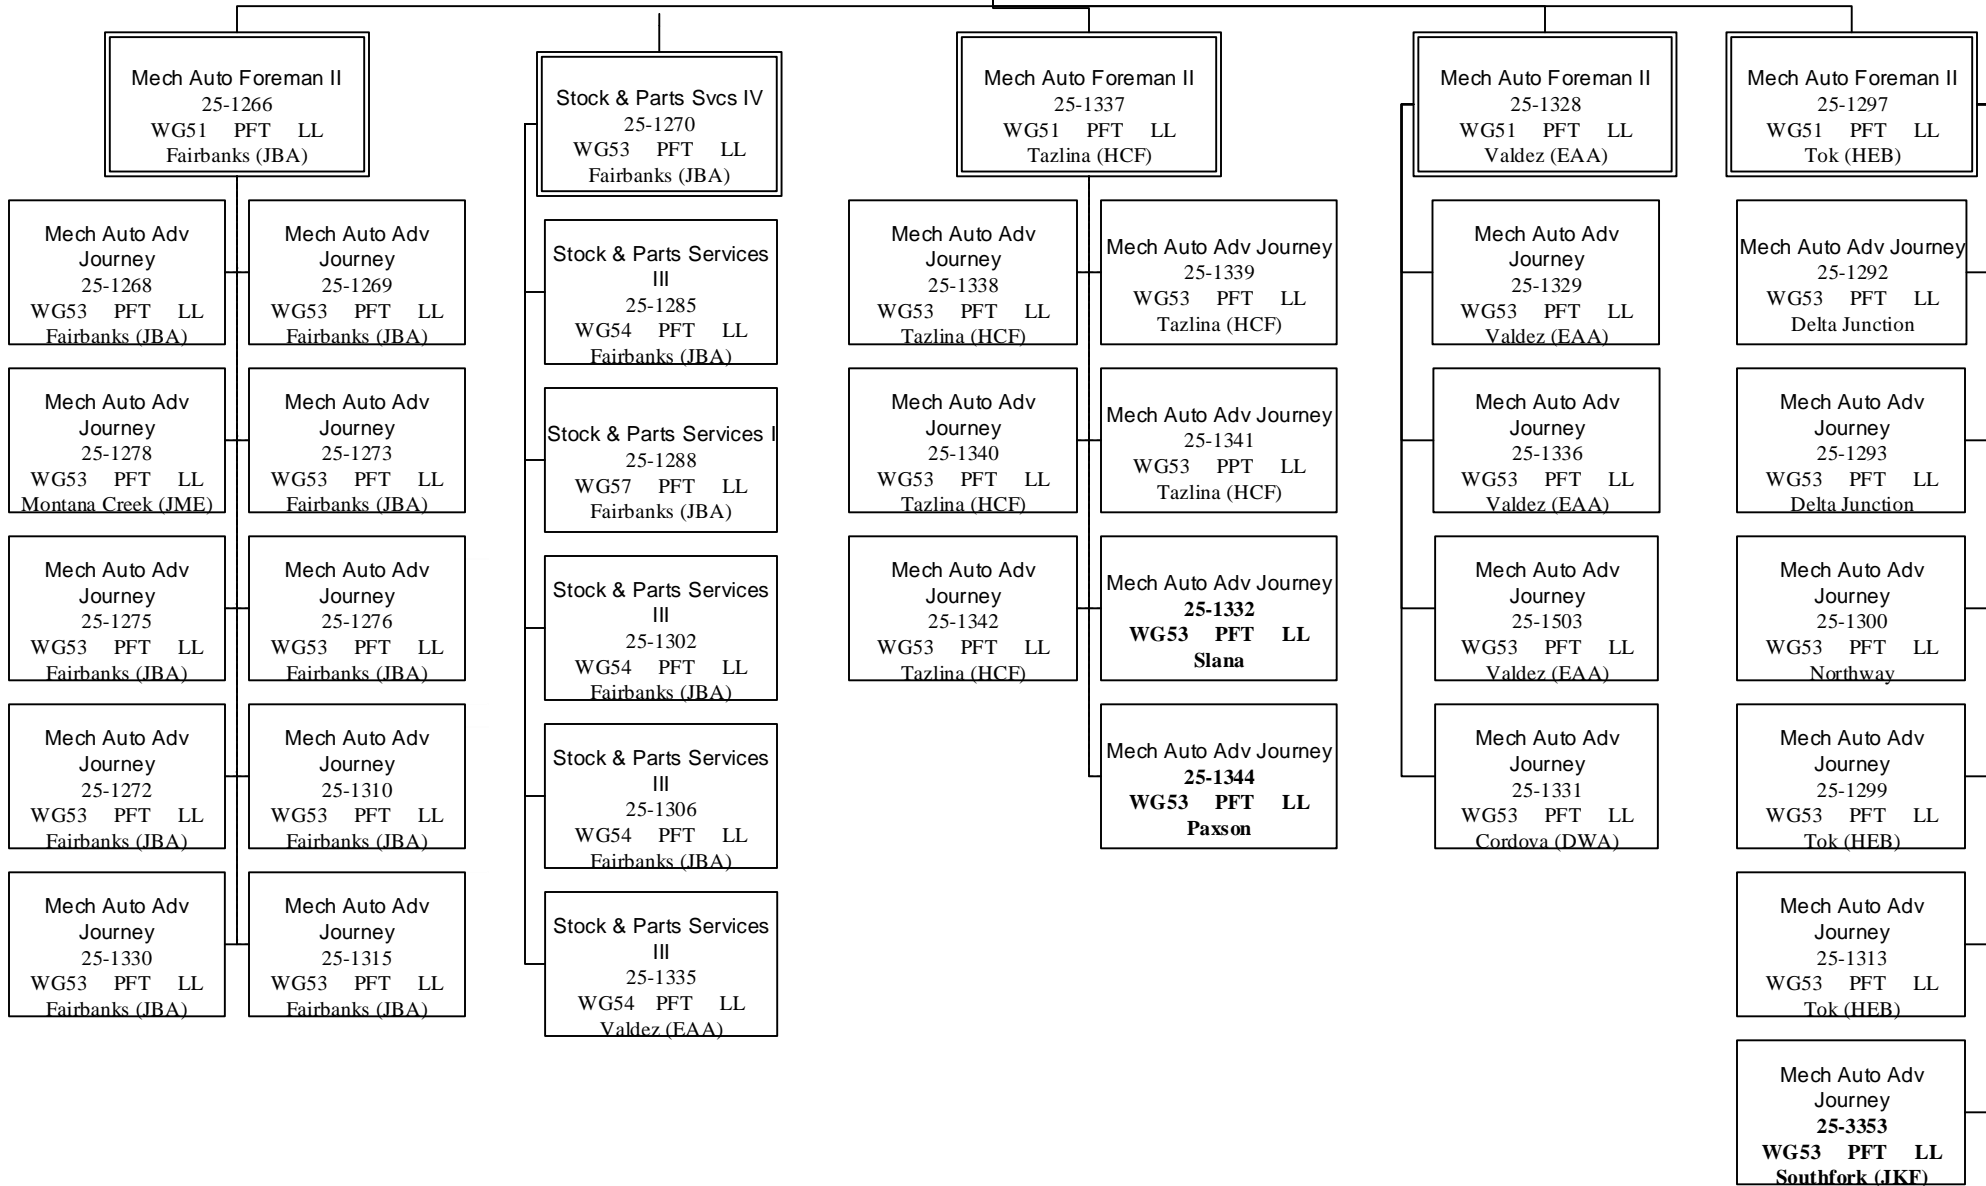

Component: State Equipment Fleet

Component Total: 158

Page Total: 37

Equipment Fleet Dist
Manager
25-1262
R20 PFT SS
Fairbanks (JBA)

State Equipment Fleet
Manager
25-0470
R23 PFT SS
Anchorage (EBA)

Department of Transportation & Public Facilities