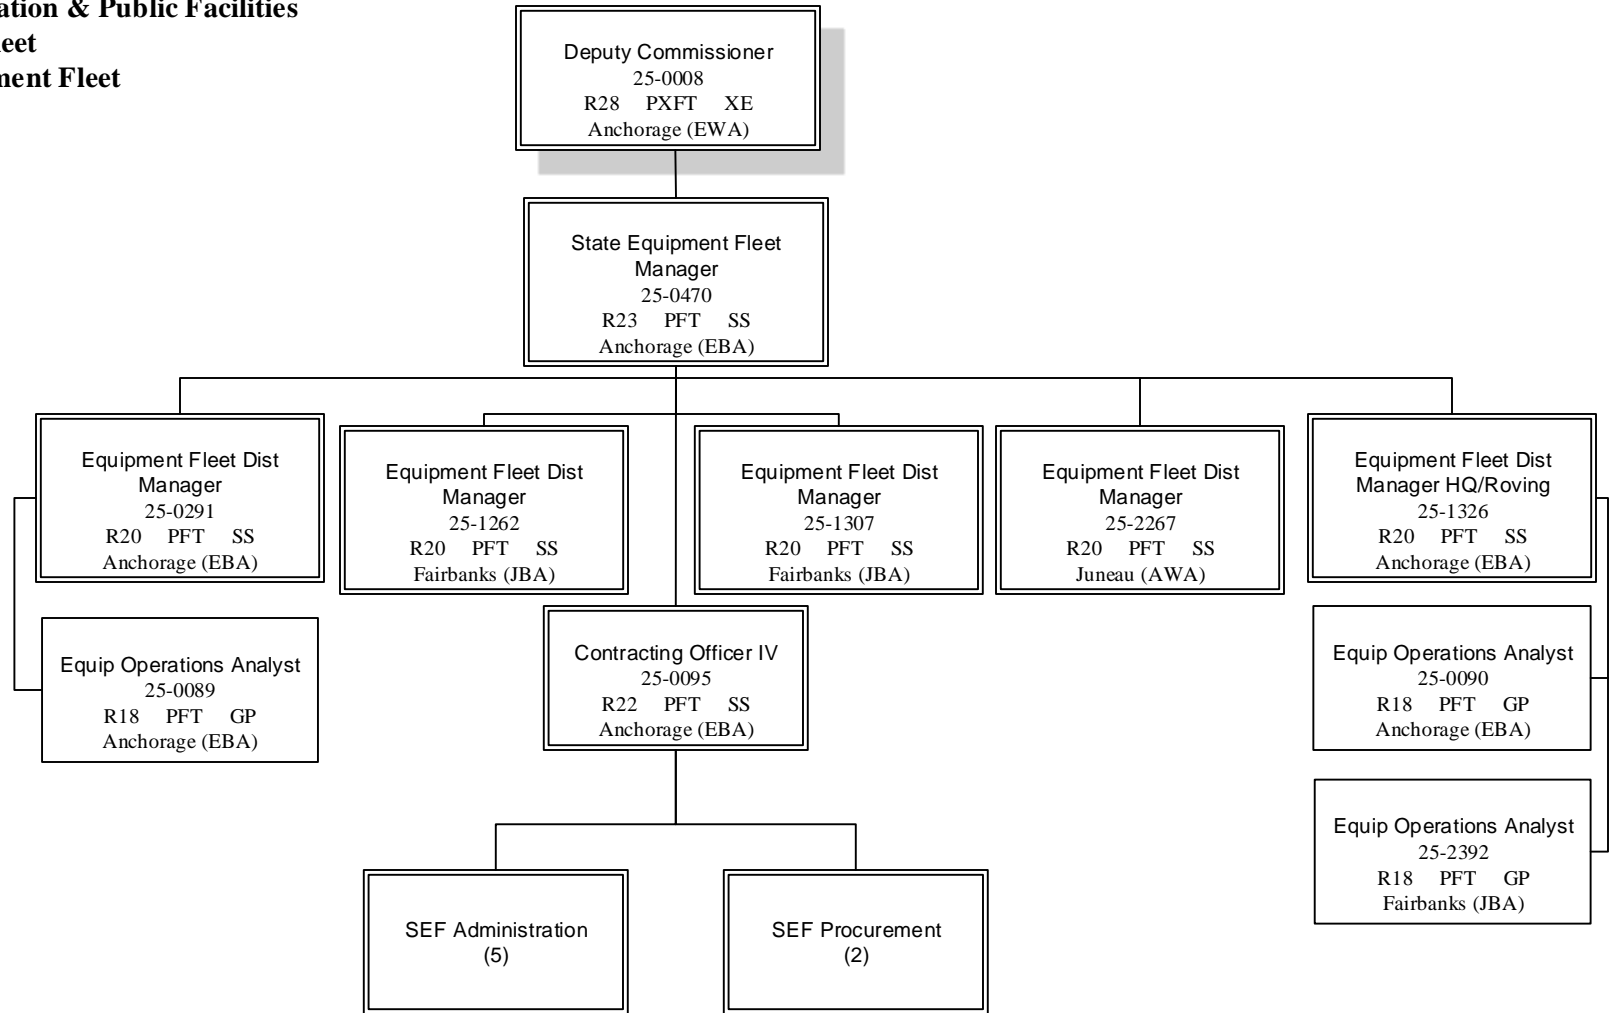

Department of Transportation & Public Facilities

RDU: State Equipment Fleet

Component: State Equipment Fleet

Component Total: 158

Page Total: 10

State Equipment Fleet
 Manager
 25-0470
 R23 PFT SS
 Anchorage (EBA)