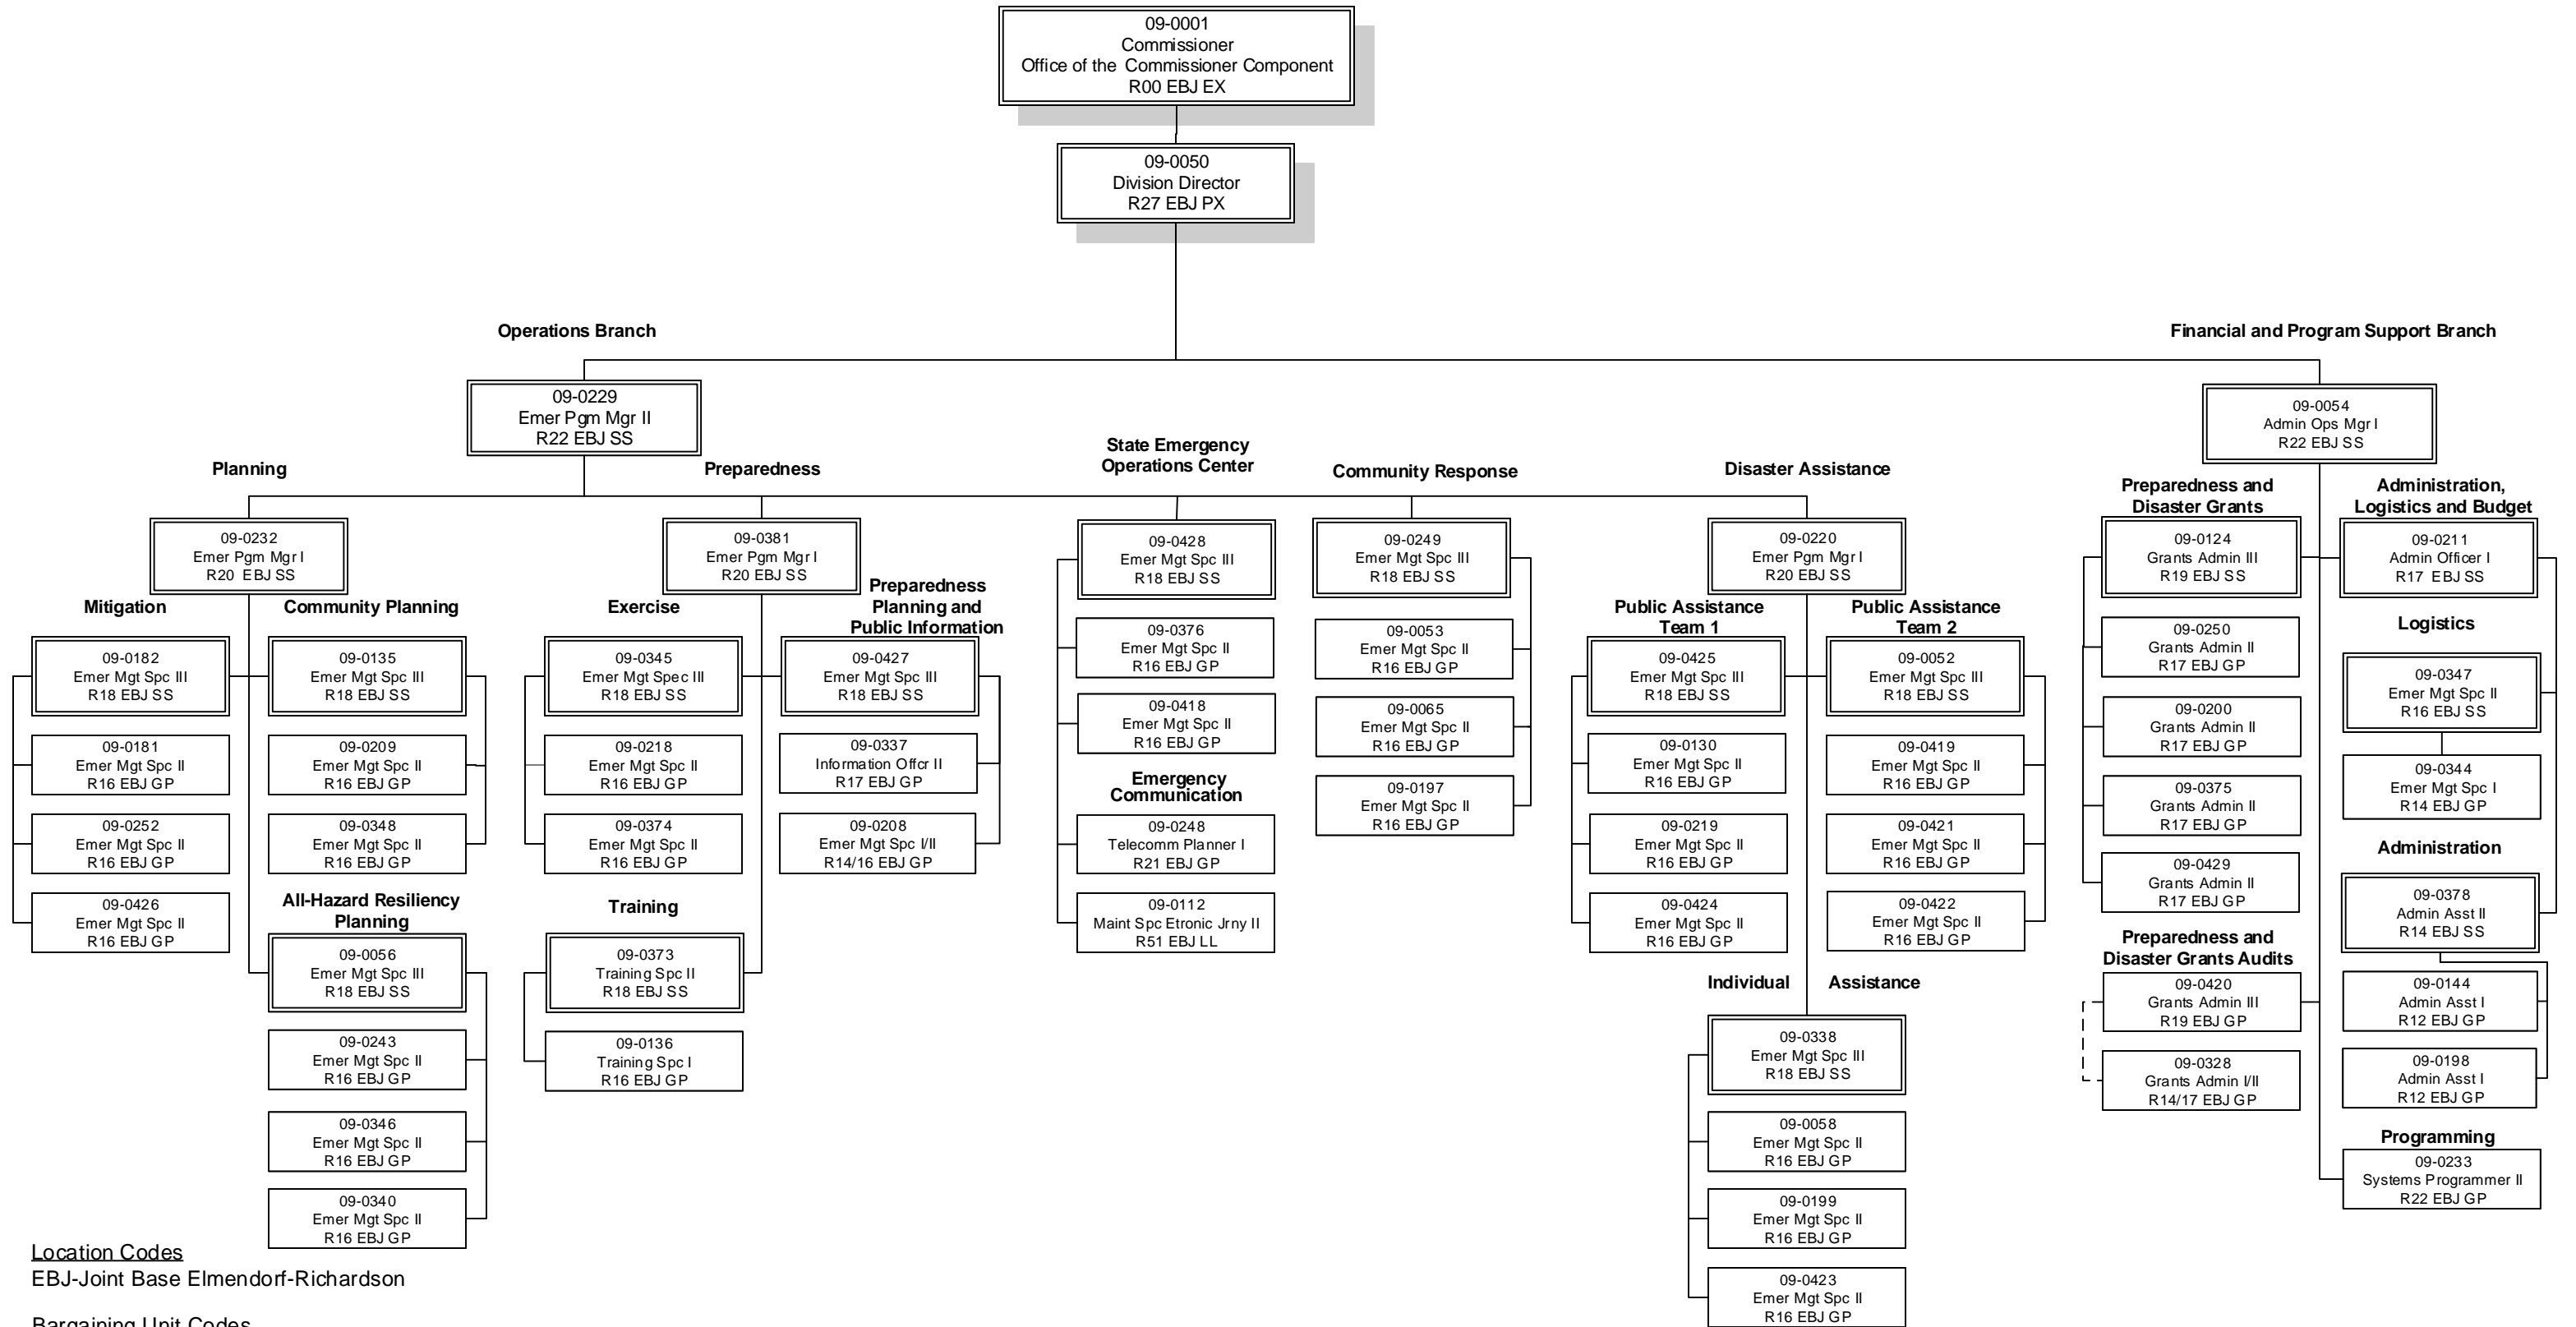

Department of Military and Veterans Affairs
 Division of Homeland Security and Emergency Management Component

Location Codes
 EBJ-Joint Base Elmendorf-Richardson

Bargaining Unit Codes
 GG-General Gov't Employees
 GP-General Gov't Employees
 LL-Labor, Trades & Crafts
 SS-Supervisory Employees
 XE-Exempt Executive