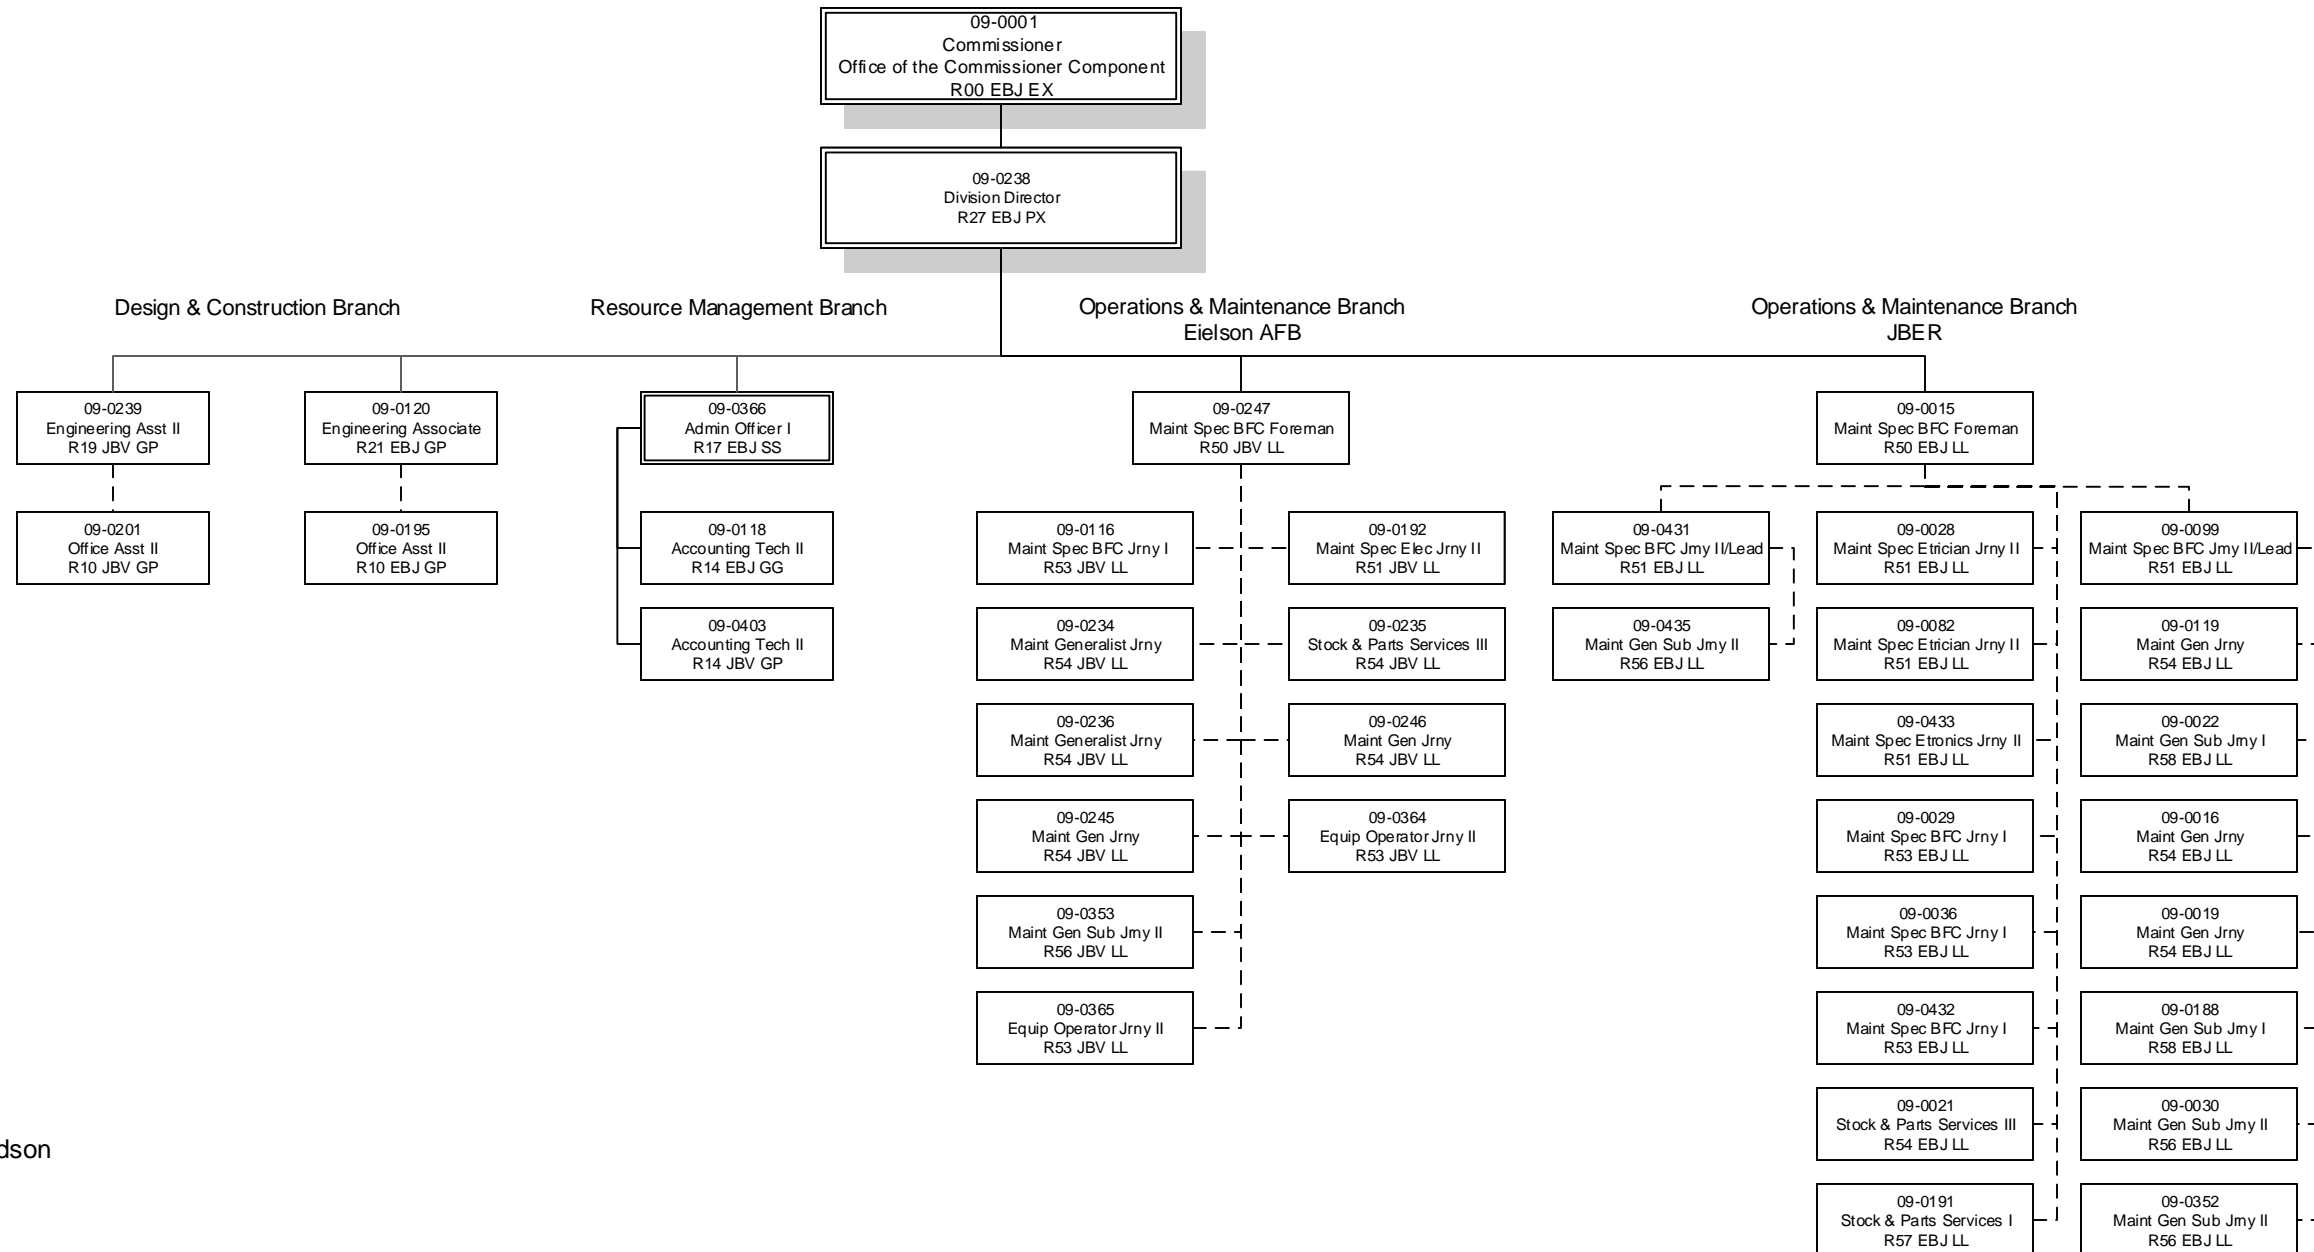

**Department of Military & Veterans' Affairs**  
**Air Guard Facilities Maintenance Component**

Location Codes

EBJ-Joint Base Elmendorf-Richardson

JBV-Eielson AFB

Bargaining Unit Codes

GG-General Gov't Employees

GP-General Gov't Employees

LL-Labor, Trades & Crafts

SS-Supervisory Employees

XE-Exempt Executive