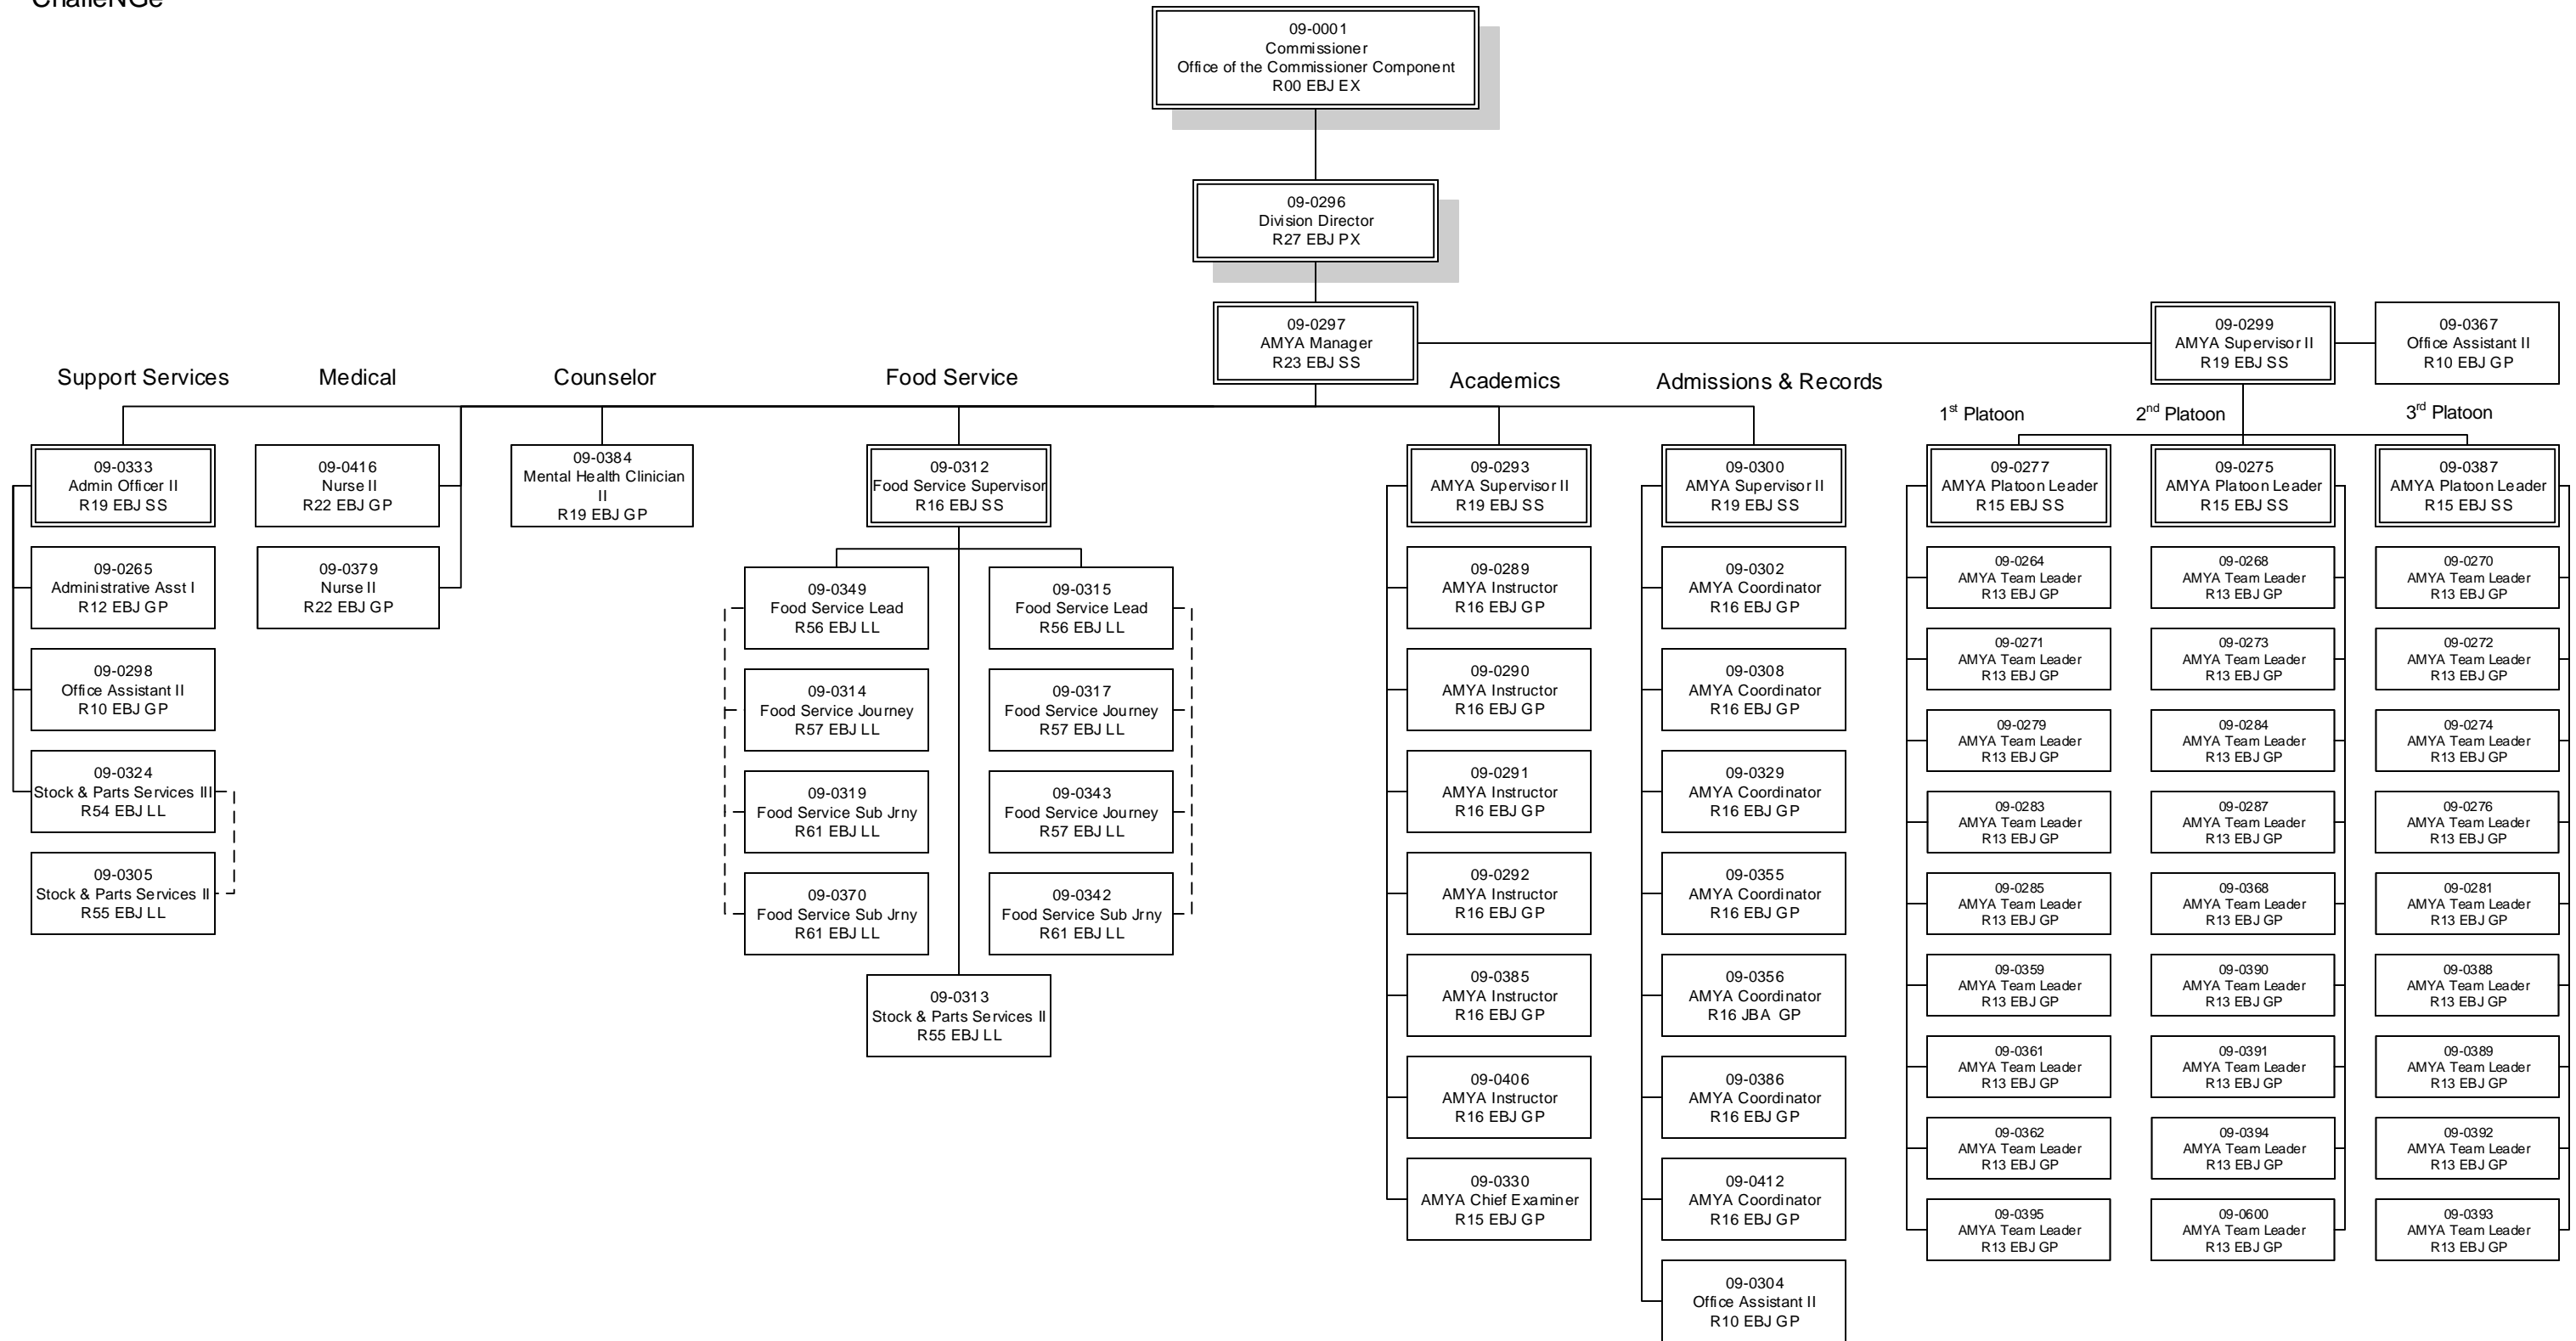

Department of Military & Veterans' Affairs
Alaska Military Youth Academy Component
ChalleNGe

Location Codes

EBJ-Joint Base Elmendorf-Richardson
 JBA-Fairbanks

Bargaining Unit Codes

GG-General Gov't Employees
 GP-General Gov't Employees
 LL-Labor, Trades & Crafts
 SS-Supervisory Employees
 XE-Exempt Executive