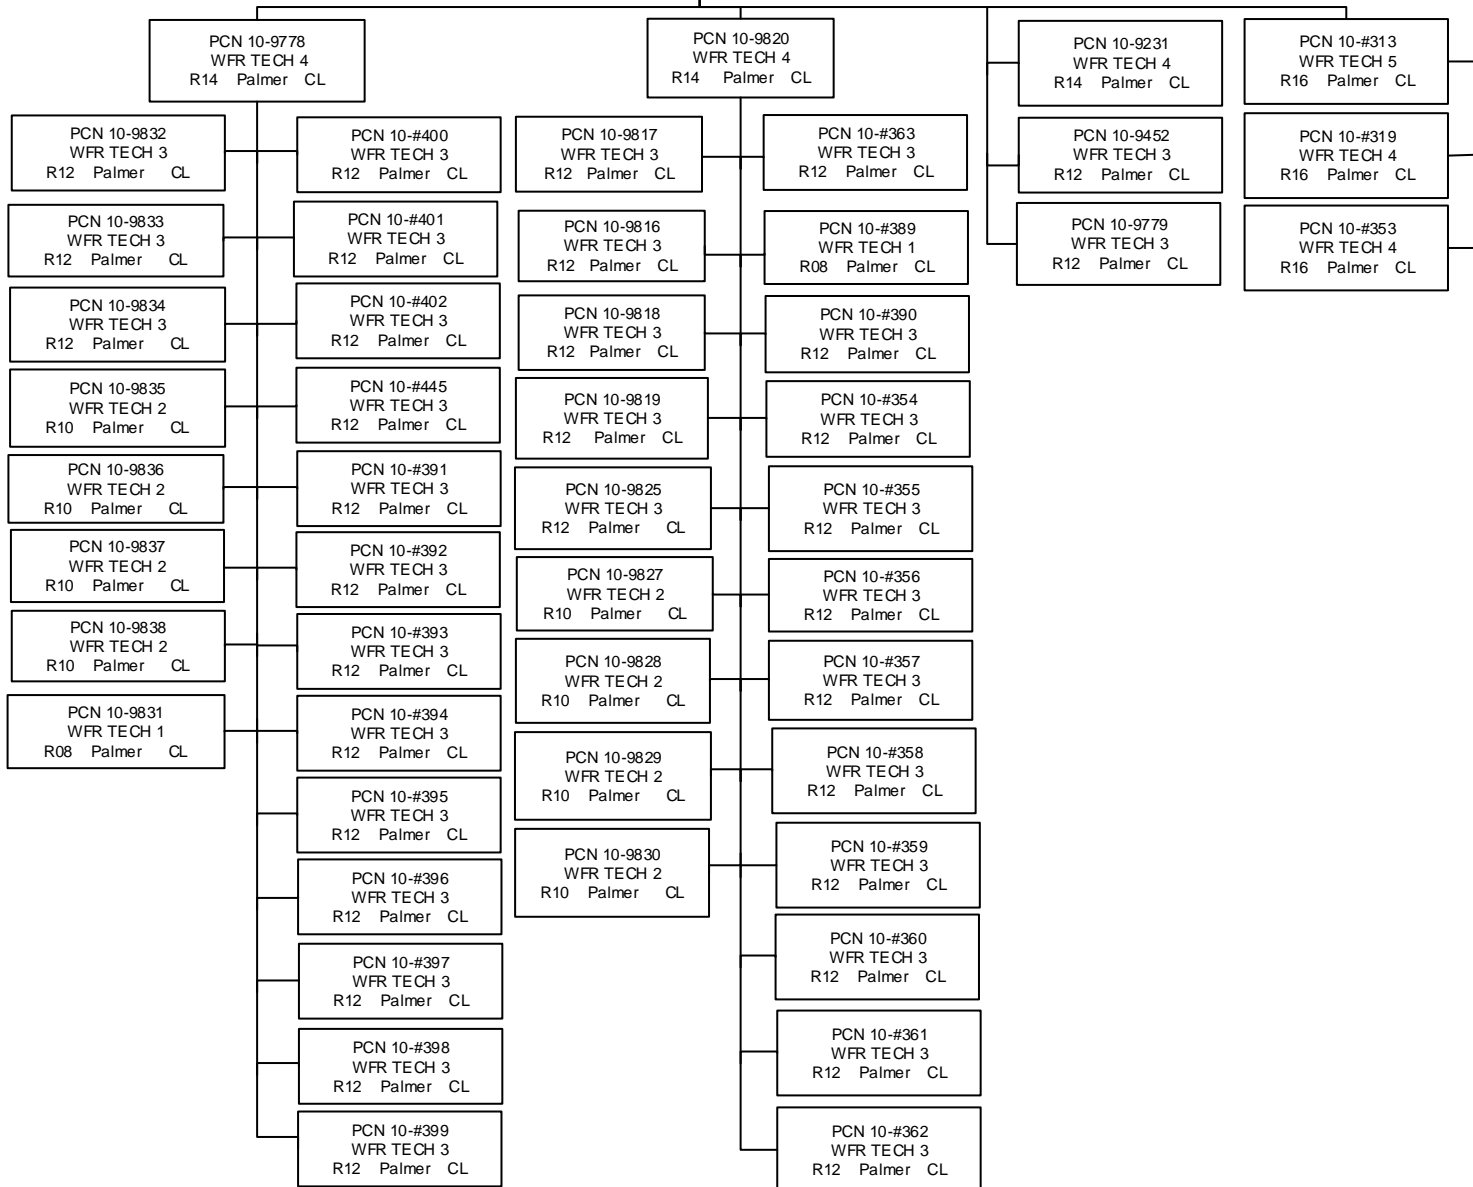

COMPONENT KEY

Matsu/McGrath

MAT-SU - MOGRATH  
 AREA

PCN 10-9674  
 FORESTER 4  
 R20 Palmer CL

PCN 10-9224  
 Fire Mgmt Officer  
 R16 Palmer CL

COMPONENT KEY

Matsu/McGrath

COMPONENT KEY