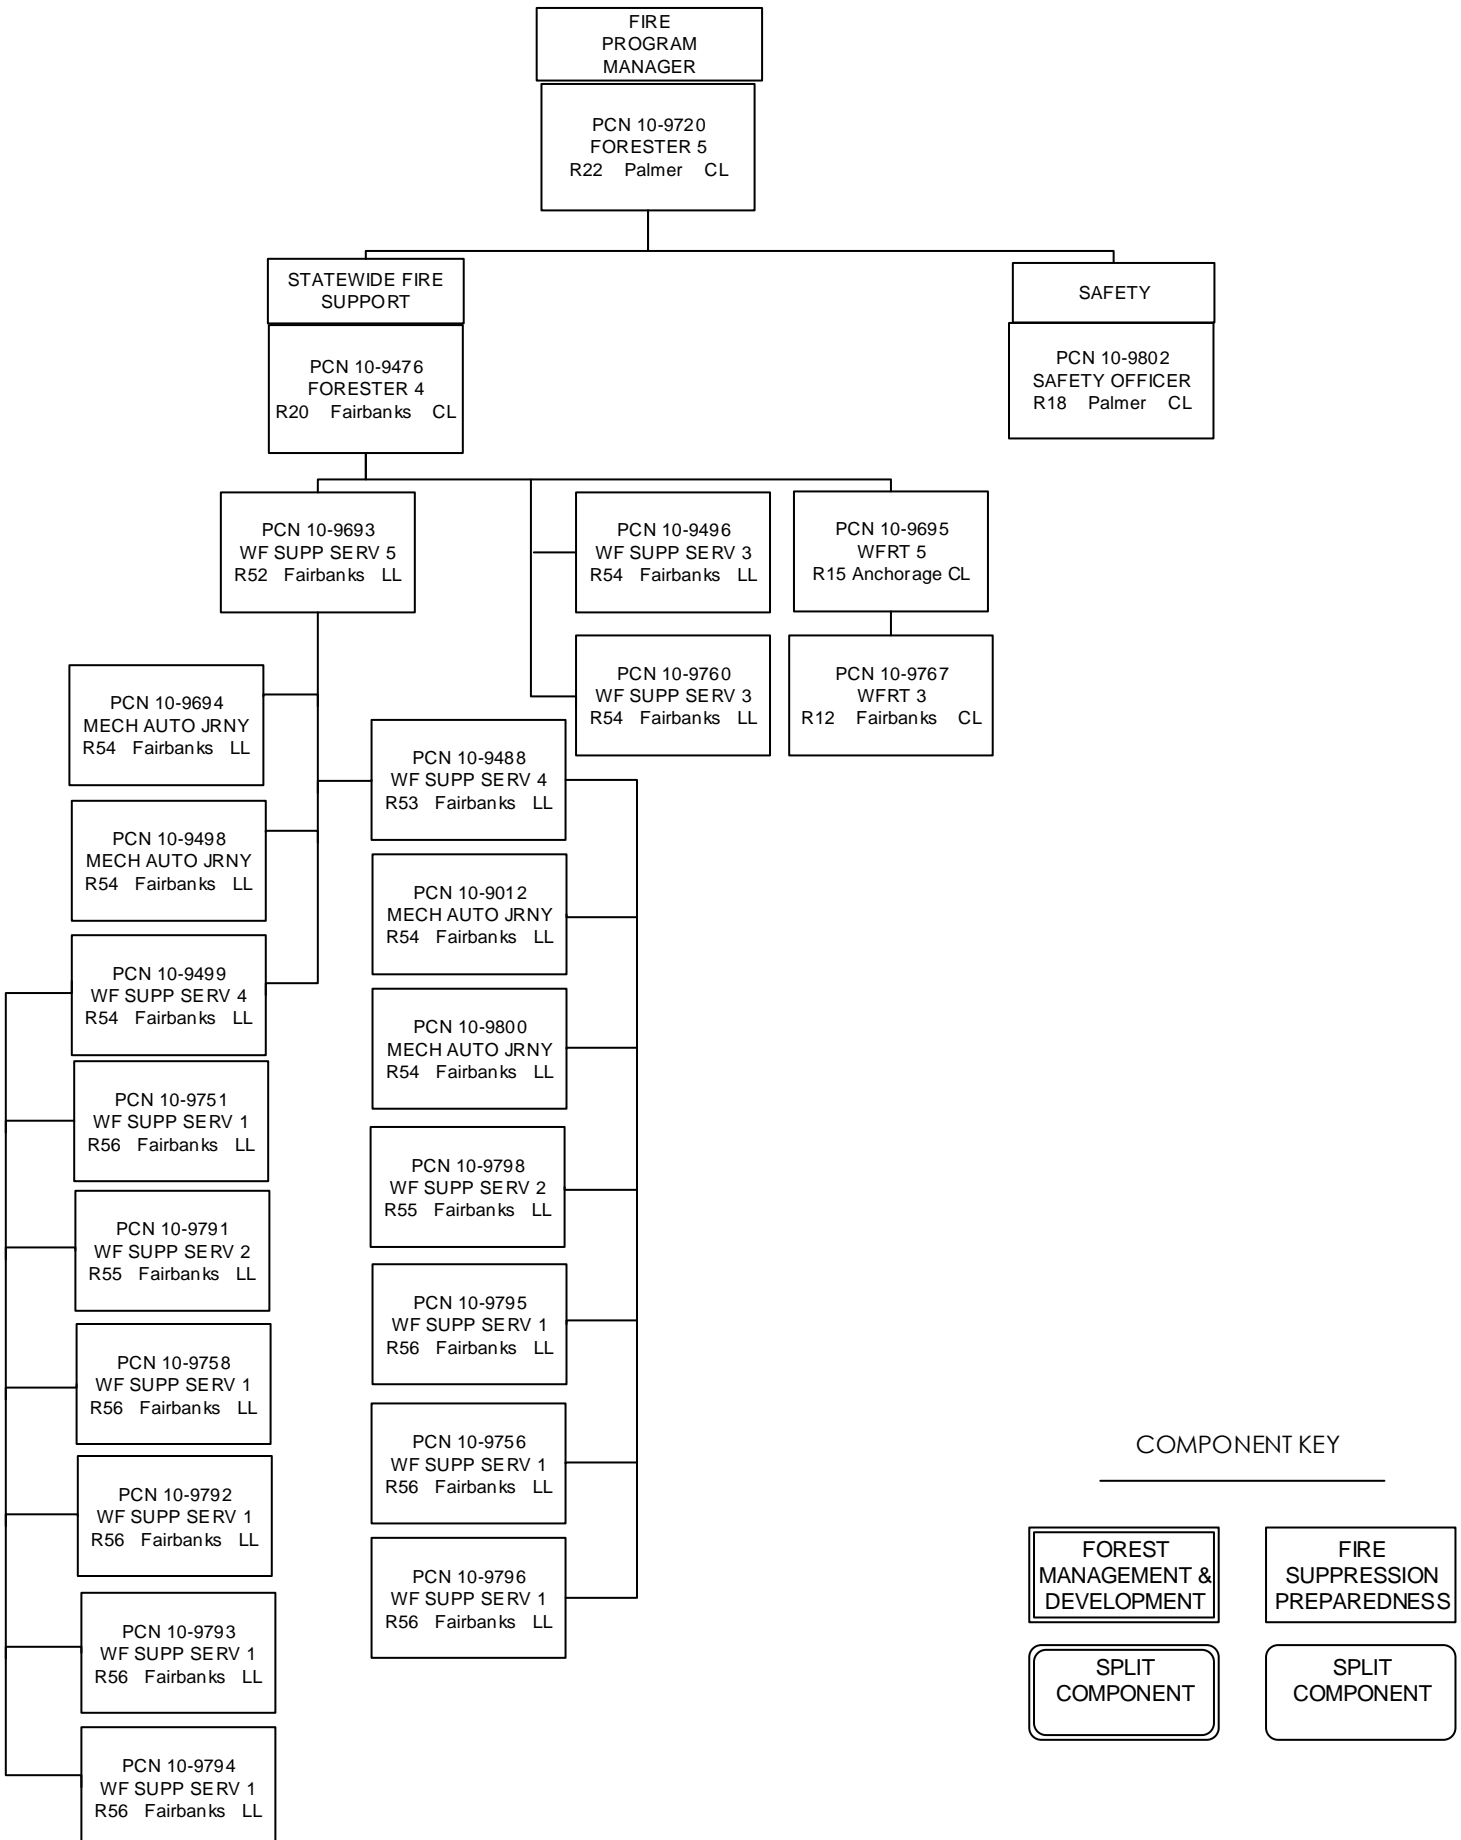

COMPONENT KEY

FOREST  
MANAGEMENT &  
DEVELOPMENT

FIRE  
SUPPRESSION  
PREPAREDNESS

SPLIT  
COMPONENT

SPLIT  
COMPONENT

Fire Program Org Chart - 1 of 3

COMPONENT KEY

FOREST MANAGEMENT & DEVELOPMENT	FIRE SUPPRESSION PREPAREDNESS
SPLIT COMPONENT	SPLIT COMPONENT

### Fire Program Org Chart - 3 of 3

COMPONENT KEY

FOREST  
MANAGEMENT &  
DEVELOPMENT

FIRE  
SUPPRESSION  
PREPAREDNESS

SPLIT  
COMPONENT

SPLIT  
COMPONENT

TOK/COPPER  
 RIVER AREA

PCN 10-9675  
 FORESTER 4  
 R20 Tok CL