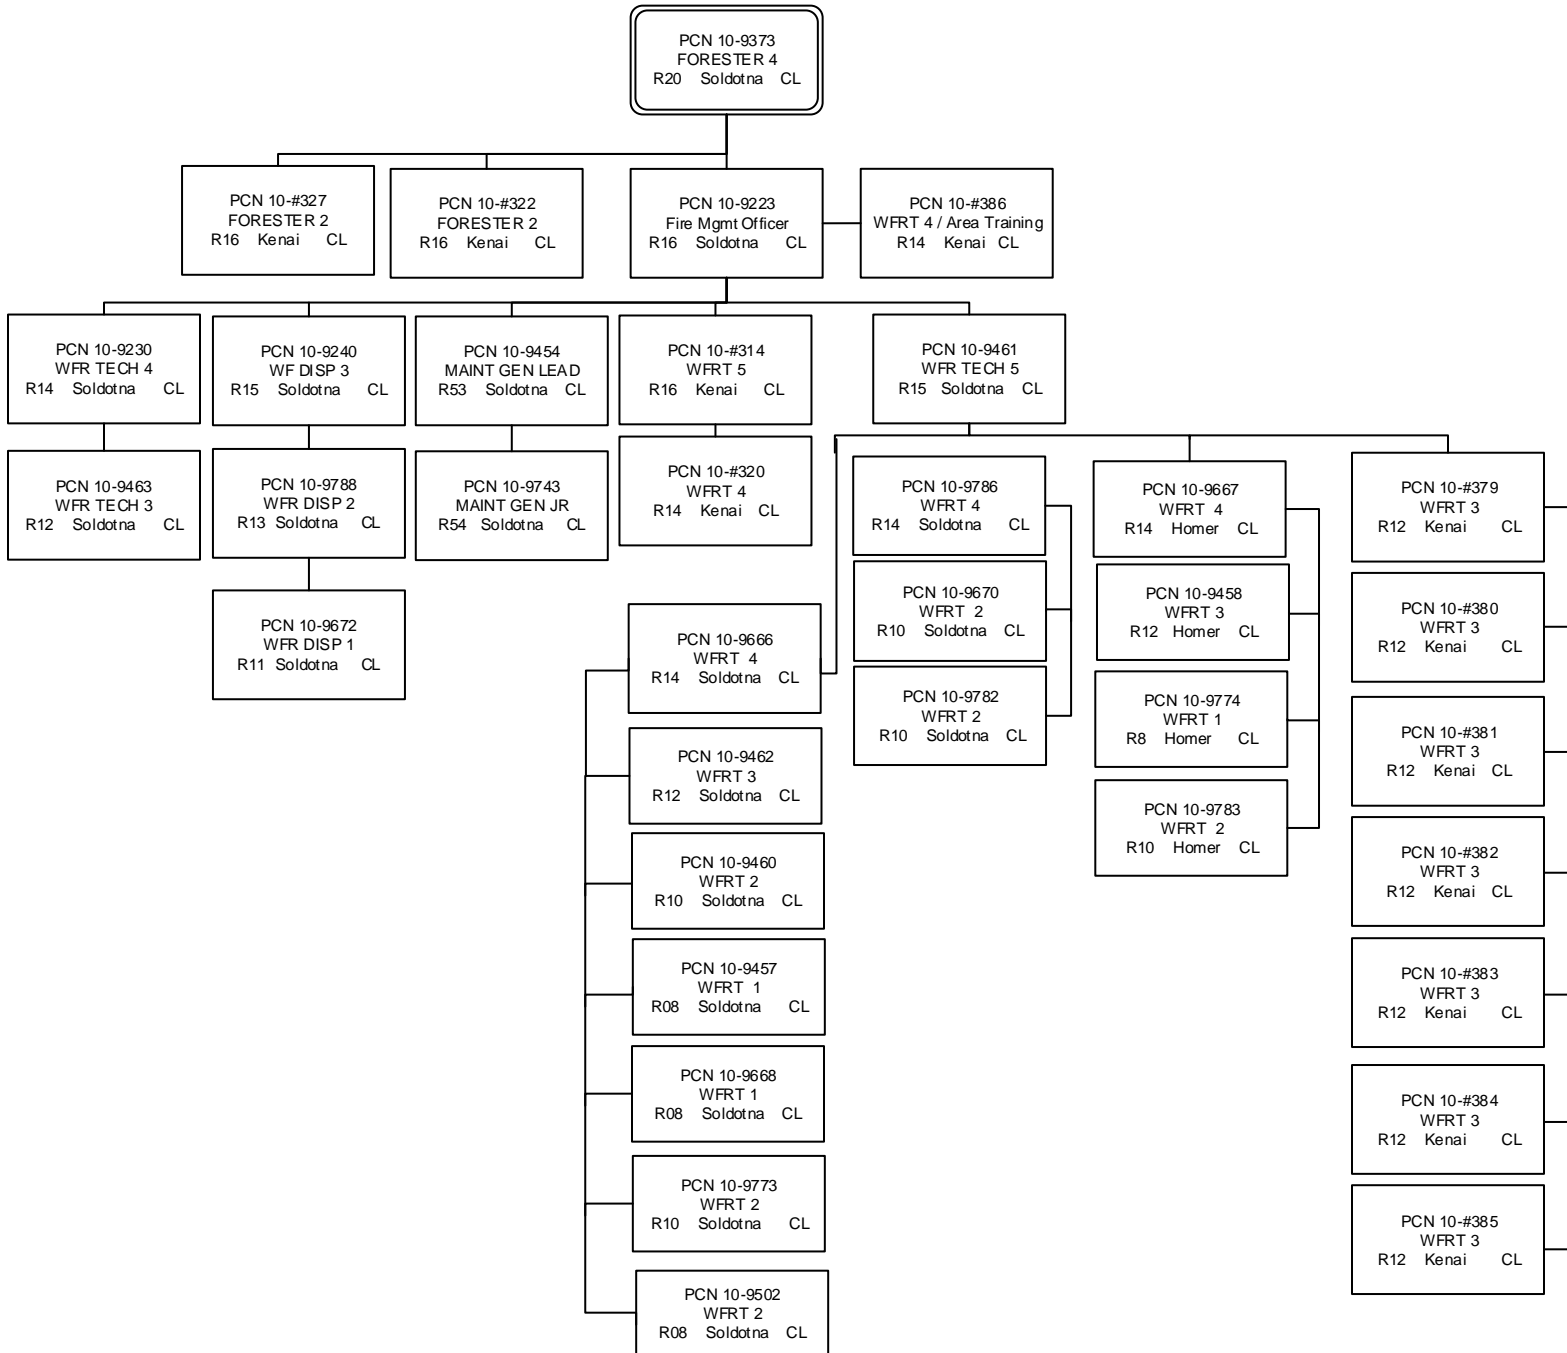

Kenai/Kodiak

COMPONENT KEY

FOREST
MANAGEMENT &
DEVELOPMENT

FIRE
SUPPRESSION
PREPAREDNESS

SPLIT
COMPONENT

SPLIT
COMPONENT