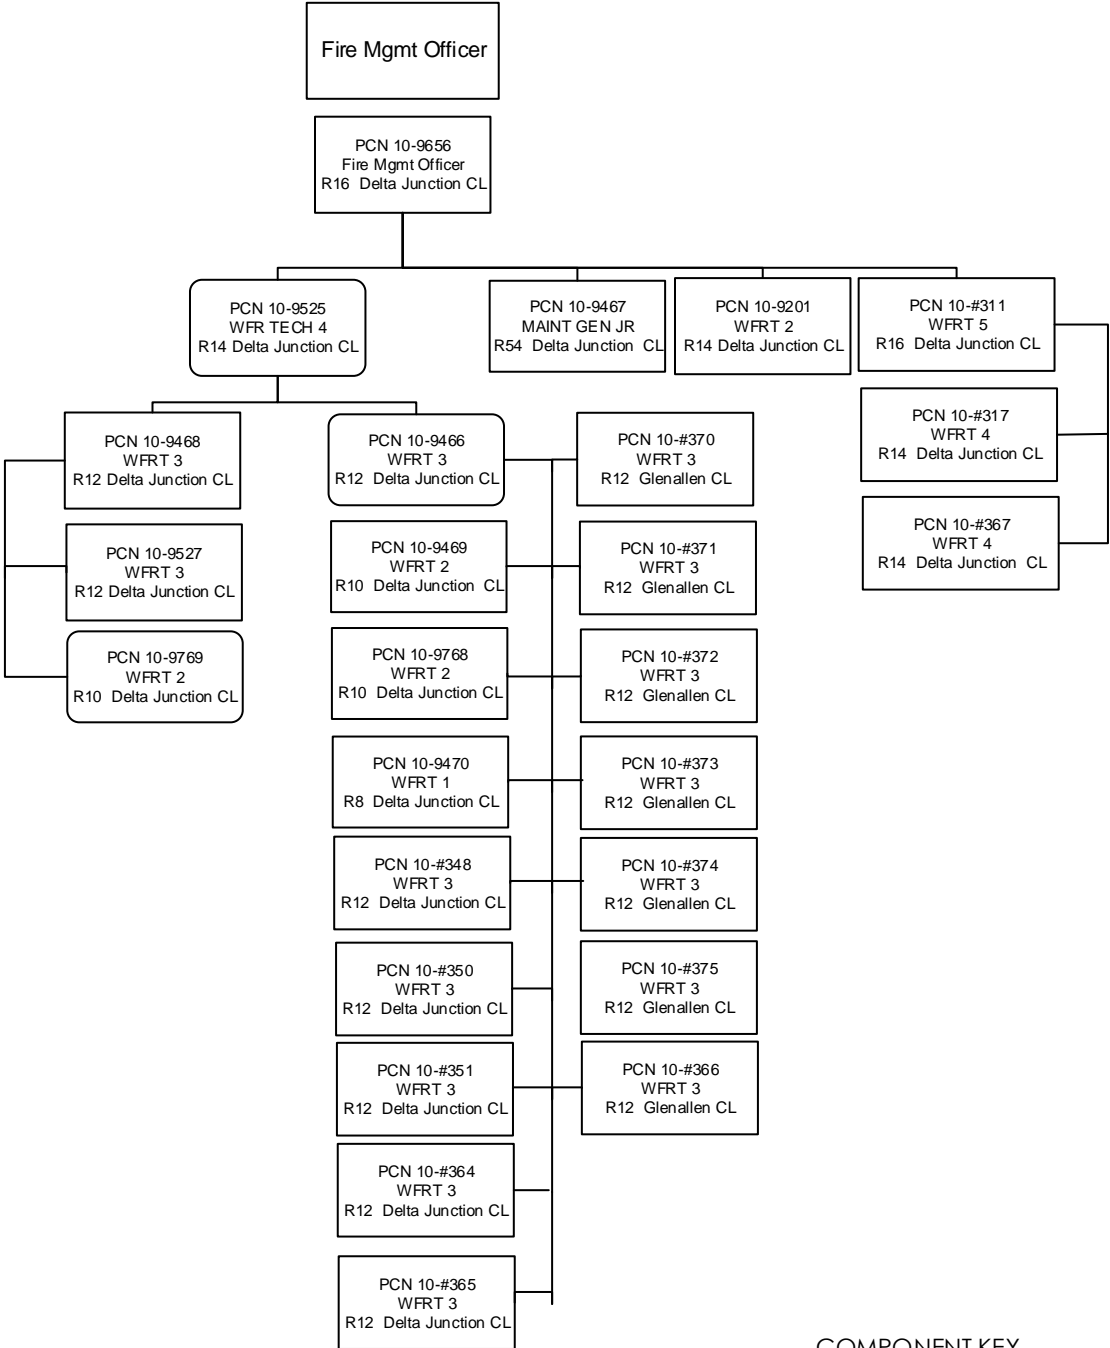

PCN 10-0394  
 WFRT 1  
 R08 Tok CL

COMPONENT KEY

FOREST  
 MANAGEMENT &  
 DEVELOPMENT

FIRE  
 SUPPRESSION  
 PREPAREDNESS

SPLIT  
 COMPONENT

SPLIT  
 COMPONENT

FBKS/DELTA AREA 2 of 2

COMPONENT KEY