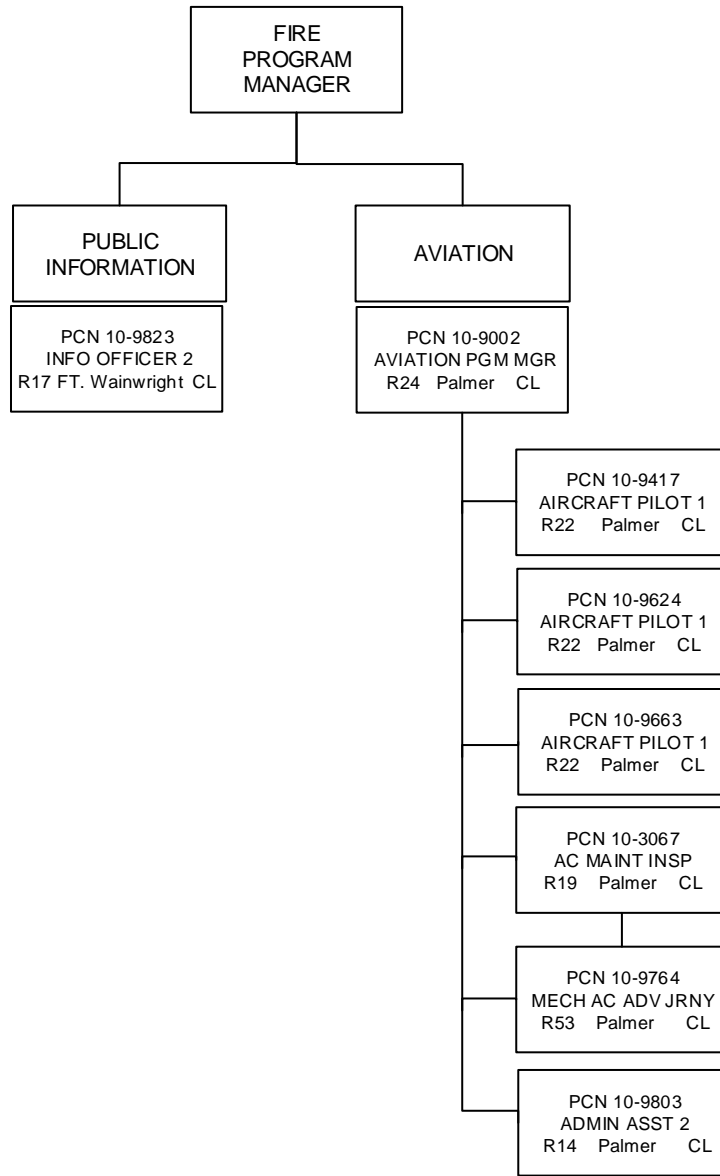

COMPONENT KEY

FOREST  
MANAGEMENT &  
DEVELOPMENT

FIRE  
SUPPRESSION  
PREPAREDNESS

SPLIT  
COMPONENT

SPLIT  
COMPONENT

Fire Program Org Chart - 1 of 3

COMPONENT KEY

FOREST MANAGEMENT & DEVELOPMENT	FIRE SUPPRESSION PREPAREDNESS
SPLIT COMPONENT	SPLIT COMPONENT

### Fire Program Org Chart - 3 of 3

COMPONENT KEY

FOREST  
MANAGEMENT &  
DEVELOPMENT

FIRE  
SUPPRESSION  
PREPAREDNESS

SPLIT  
COMPONENT

SPLIT  
COMPONENT

TOK/COPPER  
 RIVER AREA

PCN 10-9675  
 FORESTER 4  
 R20 Tok CL