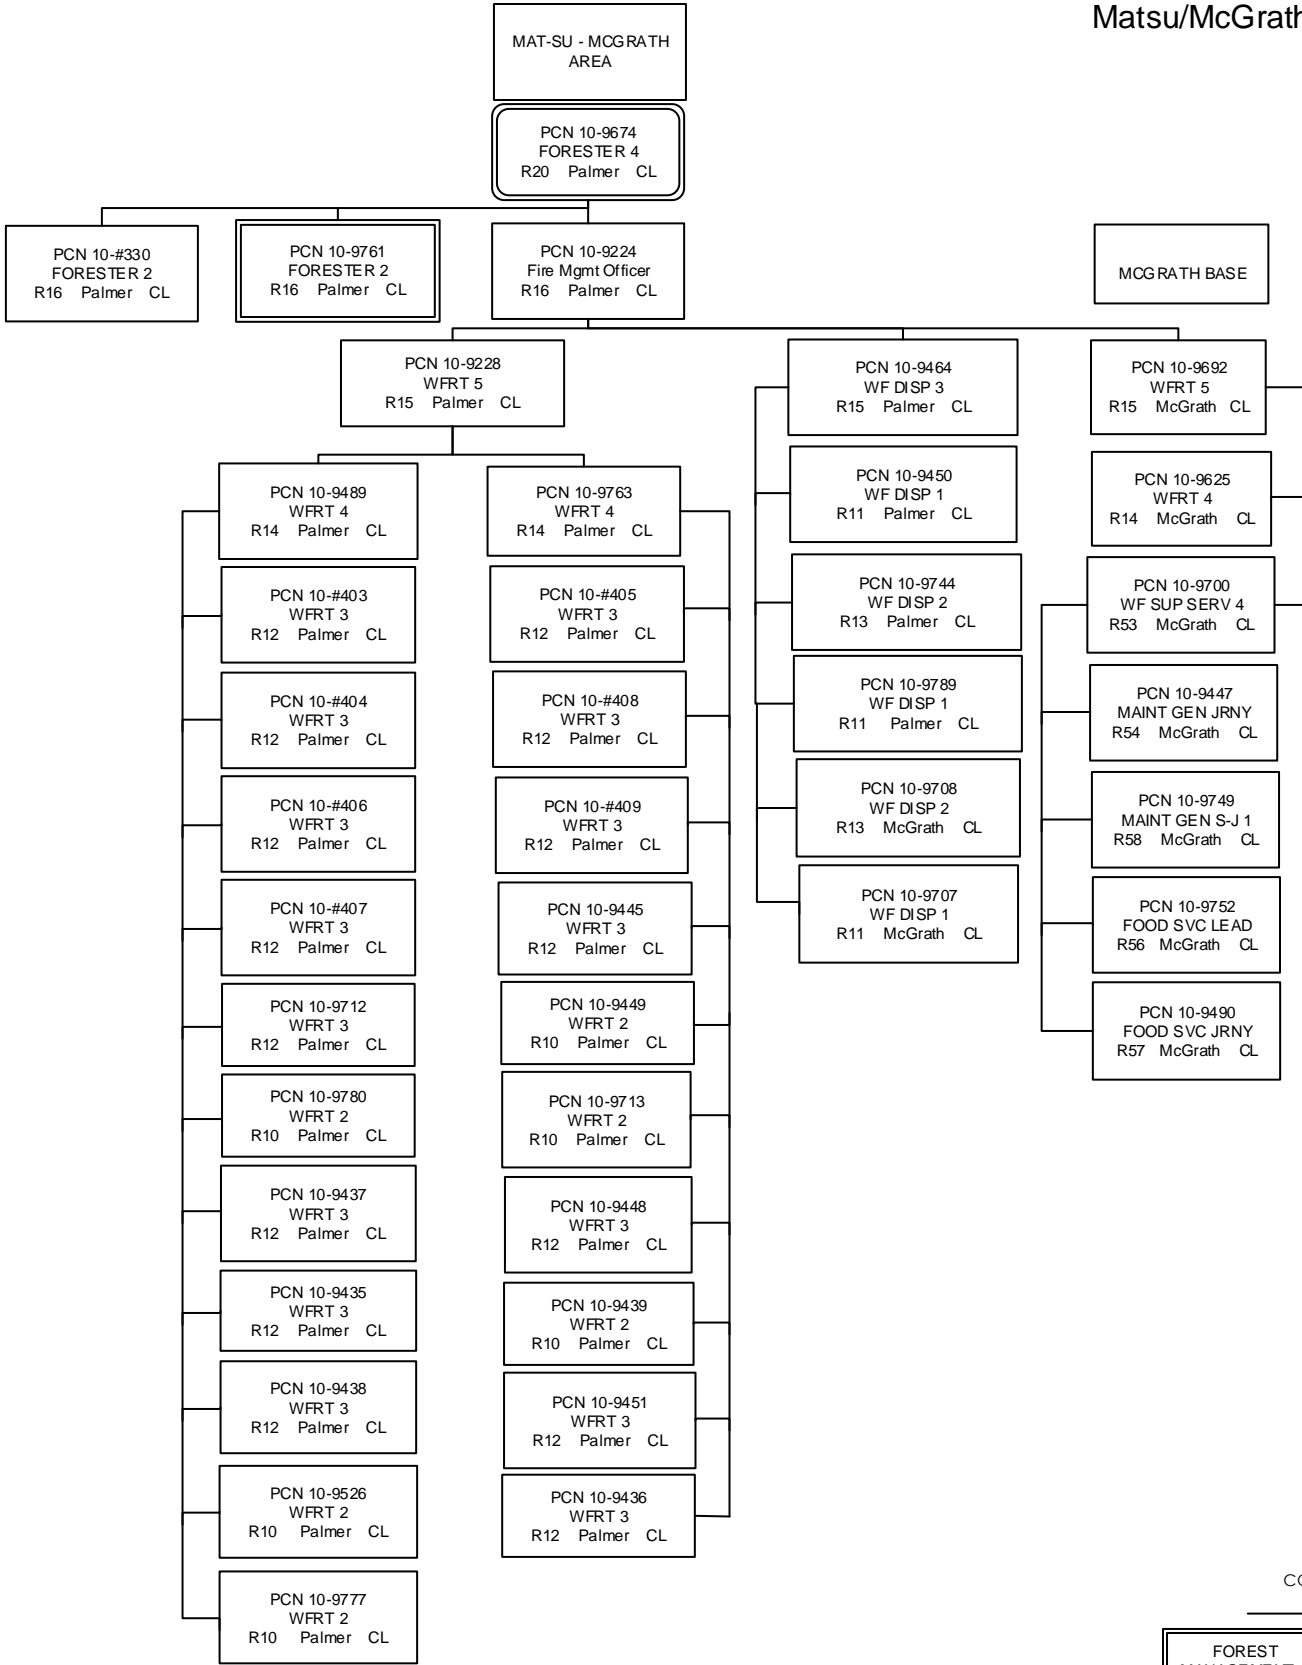

COMPONENT KEY

Matsu/McGrath

MAT-SU - MOGRATH  
 AREA

PCN 10-9674  
 FORESTER 4  
 R20 Palmer CL

PCN 10-9224  
 Fire Mgmt Officer  
 R16 Palmer CL

COMPONENT KEY

Matsu/McGrath

COMPONENT KEY