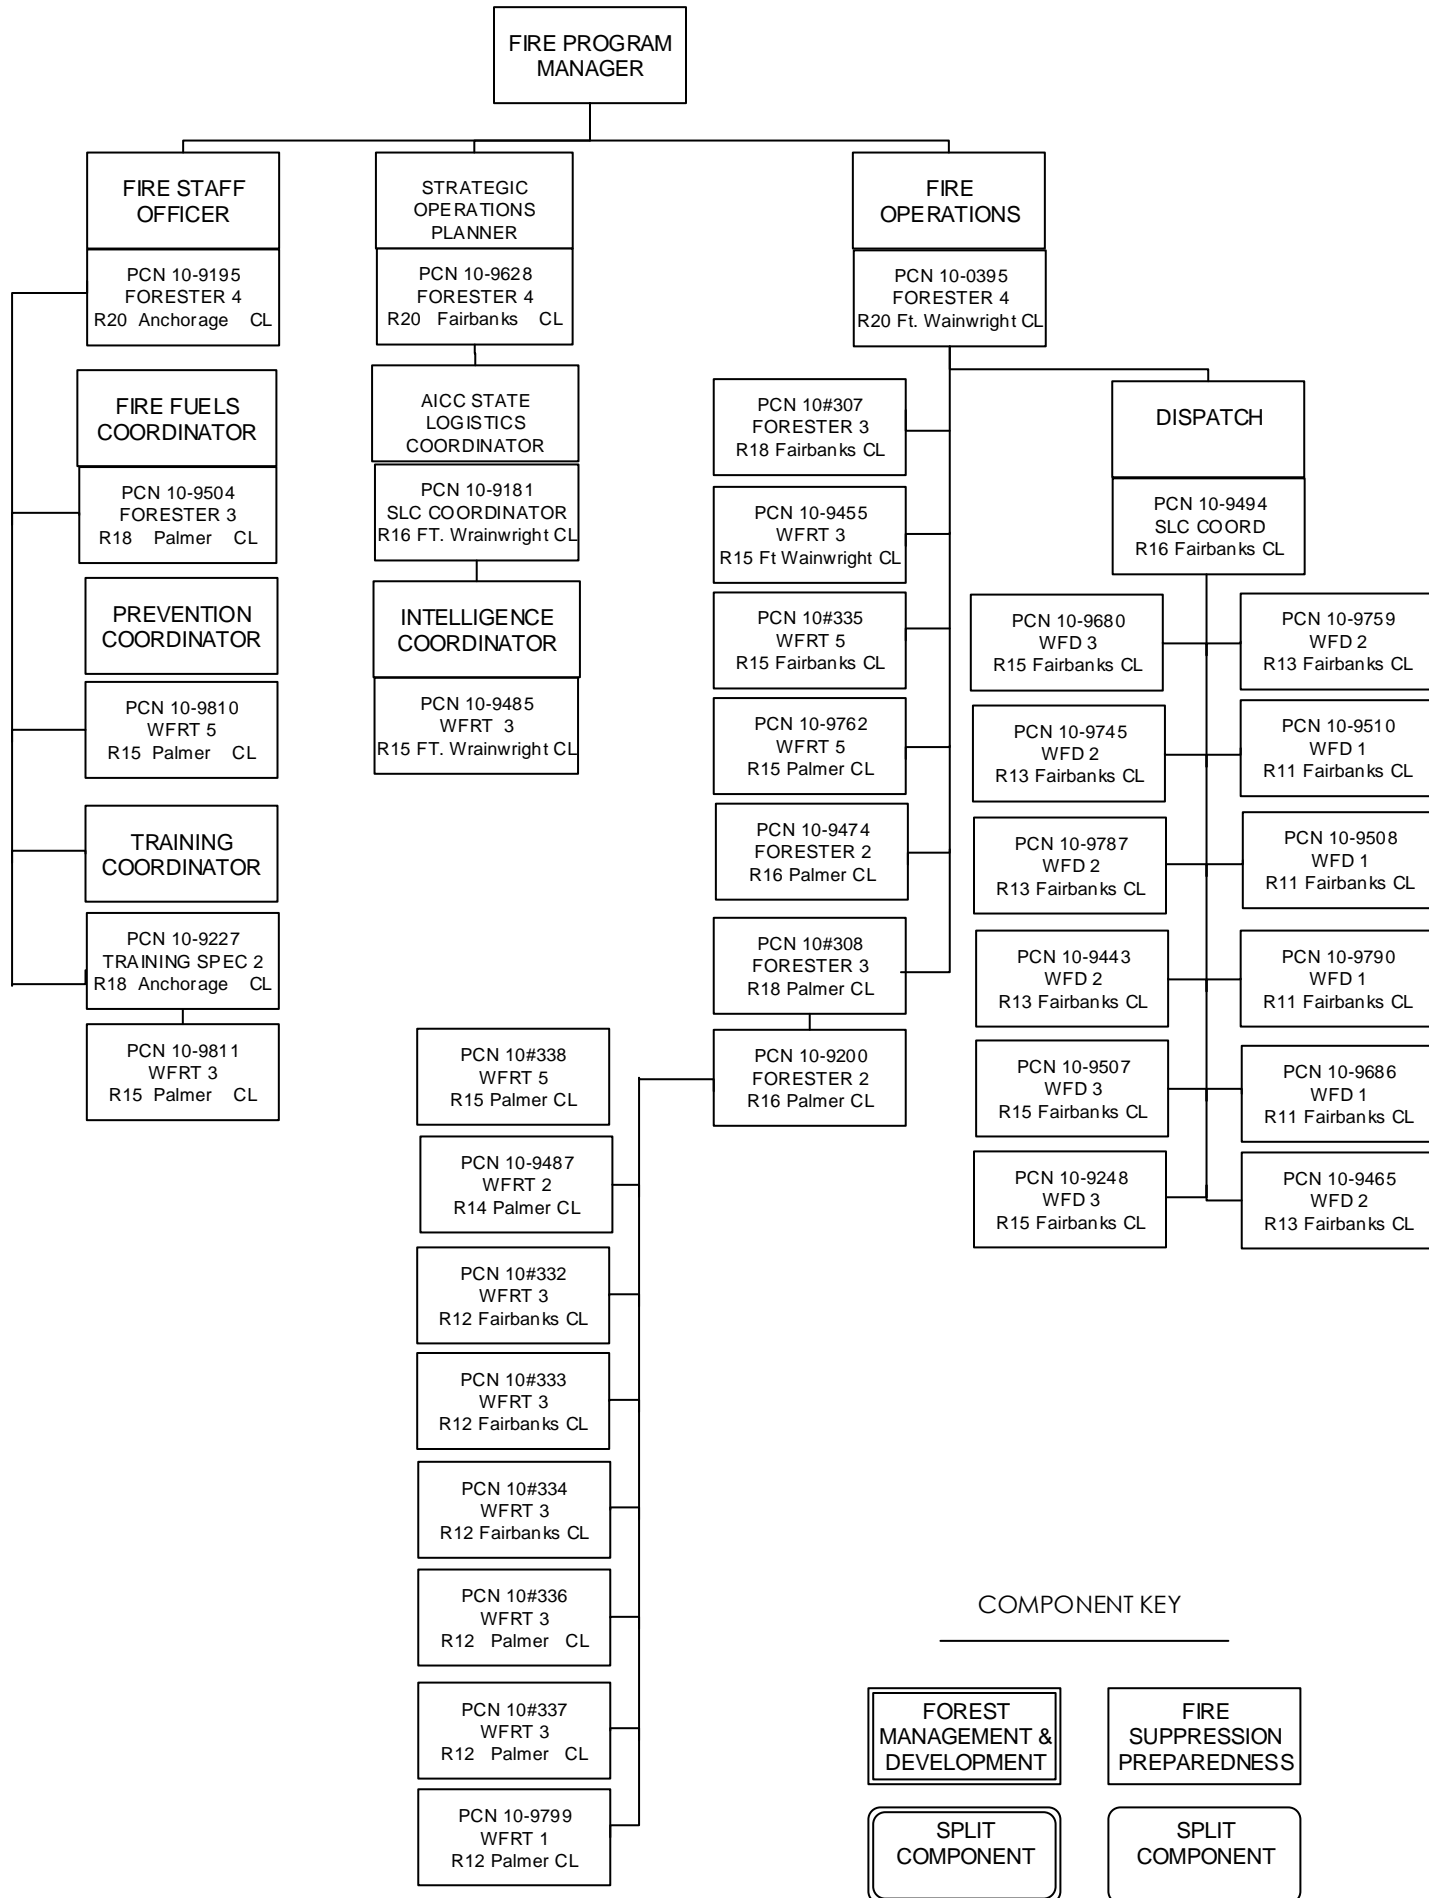

COMPONENT KEY

FOREST  
MANAGEMENT &  
DEVELOPMENT

FIRE  
SUPPRESSION  
PREPAREDNESS

SPLIT  
COMPONENT

SPLIT  
COMPONENT

Fire Program Org Chart - 1 of 3

COMPONENT KEY

FOREST MANAGEMENT & DEVELOPMENT	FIRE SUPPRESSION PREPAREDNESS
SPLIT COMPONENT	SPLIT COMPONENT

### Fire Program Org Chart - 3 of 3

COMPONENT KEY

FOREST  
MANAGEMENT &  
DEVELOPMENT

FIRE  
SUPPRESSION  
PREPAREDNESS

SPLIT  
COMPONENT

SPLIT  
COMPONENT

TOK/COPPER  
 RIVER AREA

PCN 10-9675  
 FORESTER 4  
 R20 Tok CL