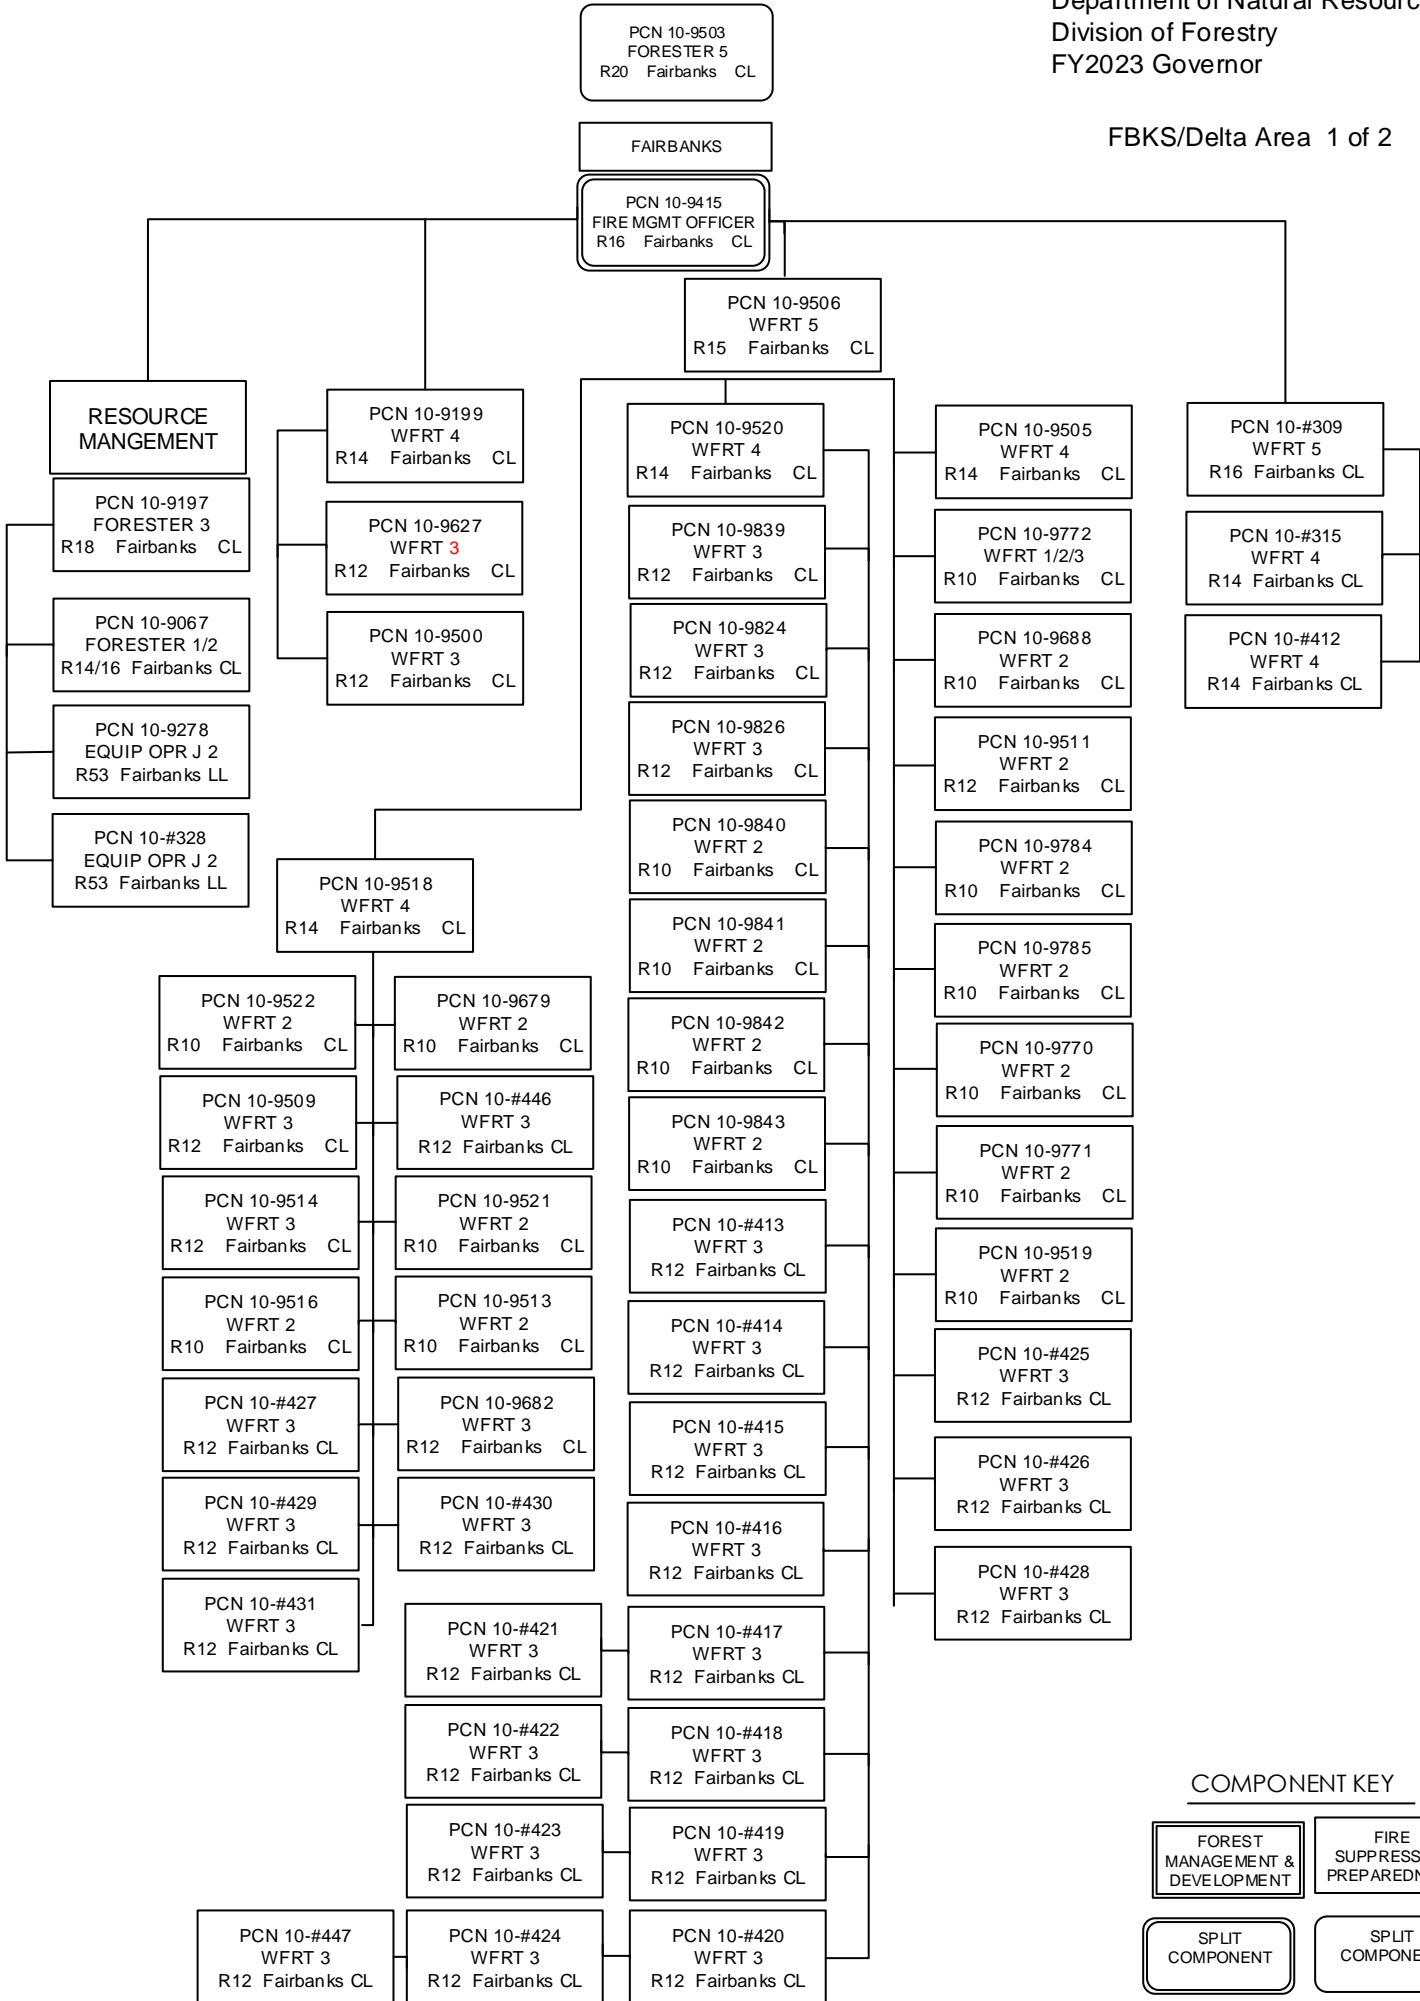

PCN 10-0394  
 WFRT 1  
 R08 Tok CL

COMPONENT KEY

FOREST  
 MANAGEMENT &  
 DEVELOPMENT

FIRE  
 SUPPRESSION  
 PREPAREDNESS

SPLIT  
 COMPONENT

SPLIT  
 COMPONENT

FBKS/DELTA AREA 2 of 2

COMPONENT KEY