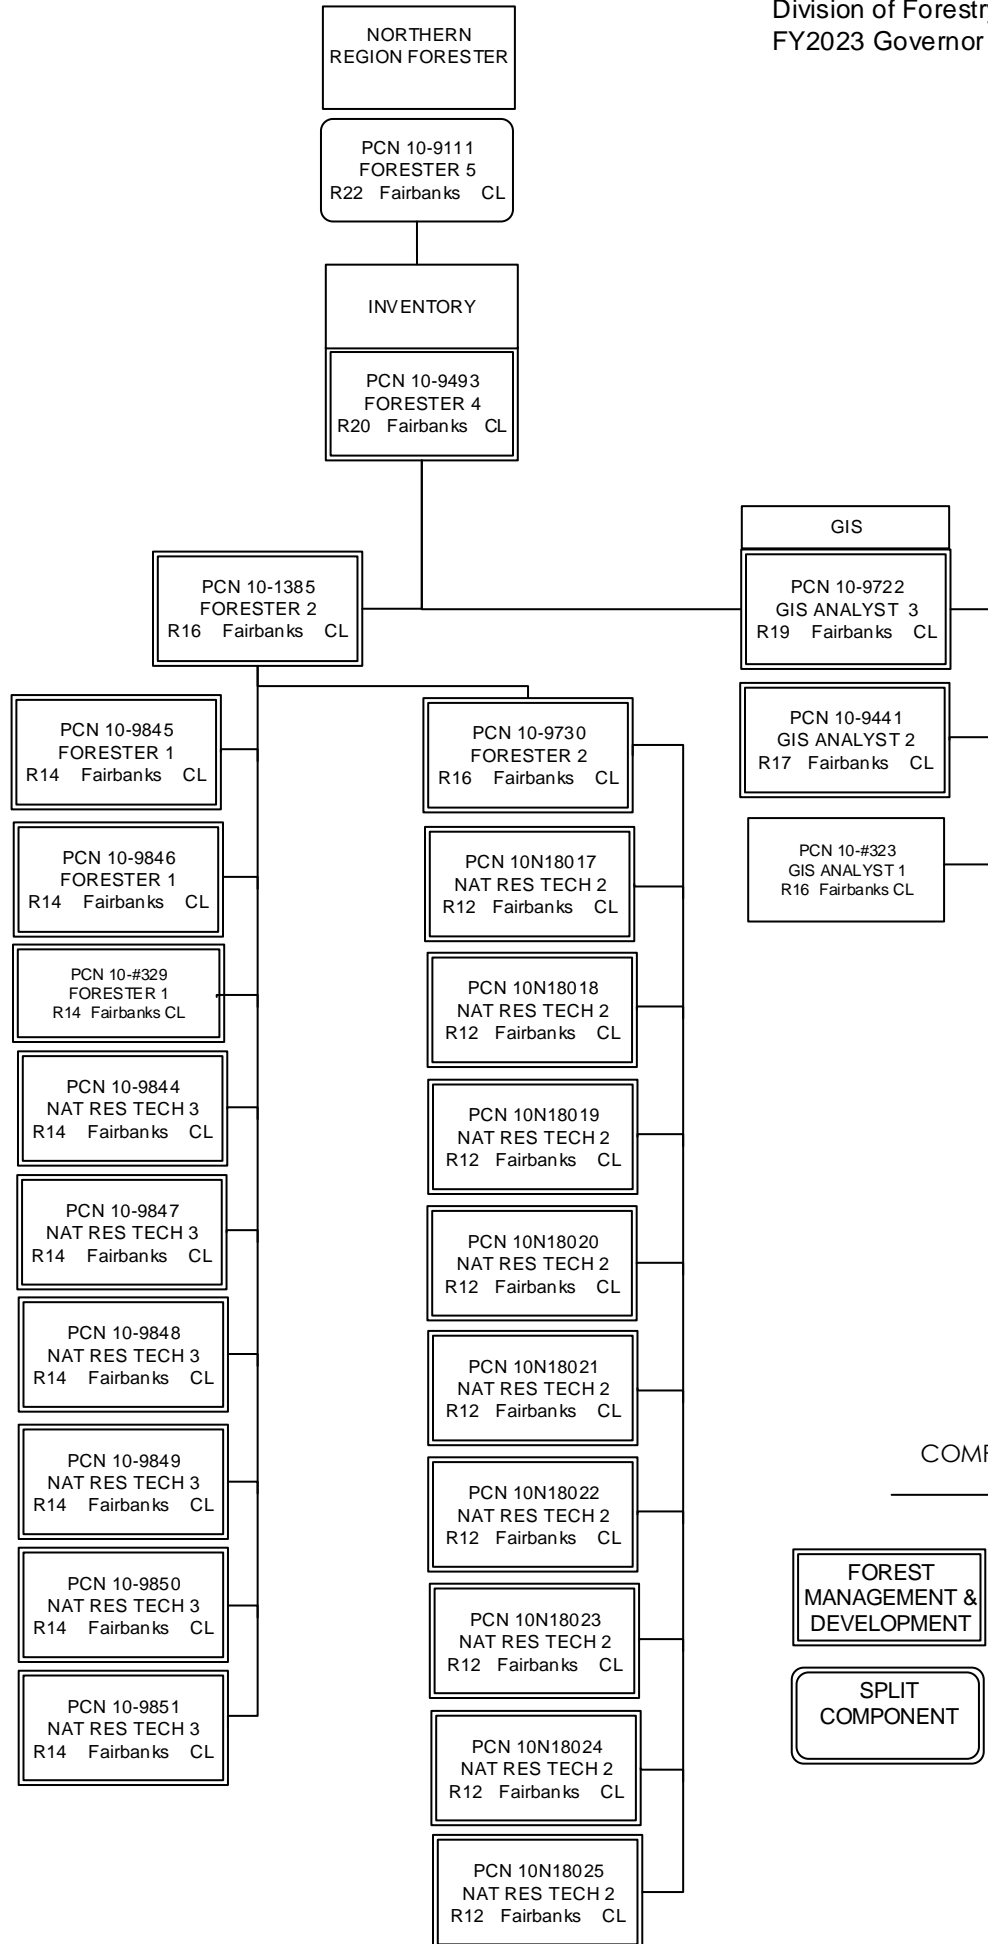

PCN 10-0394  
 WFRT 1  
 R08 Tok CL

COMPONENT KEY

FOREST  
 MANAGEMENT &  
 DEVELOPMENT

FIRE  
 SUPPRESSION  
 PREPAREDNESS

SPLIT  
 COMPONENT

SPLIT  
 COMPONENT

FBKS/DELTA AREA 2 of 2

COMPONENT KEY