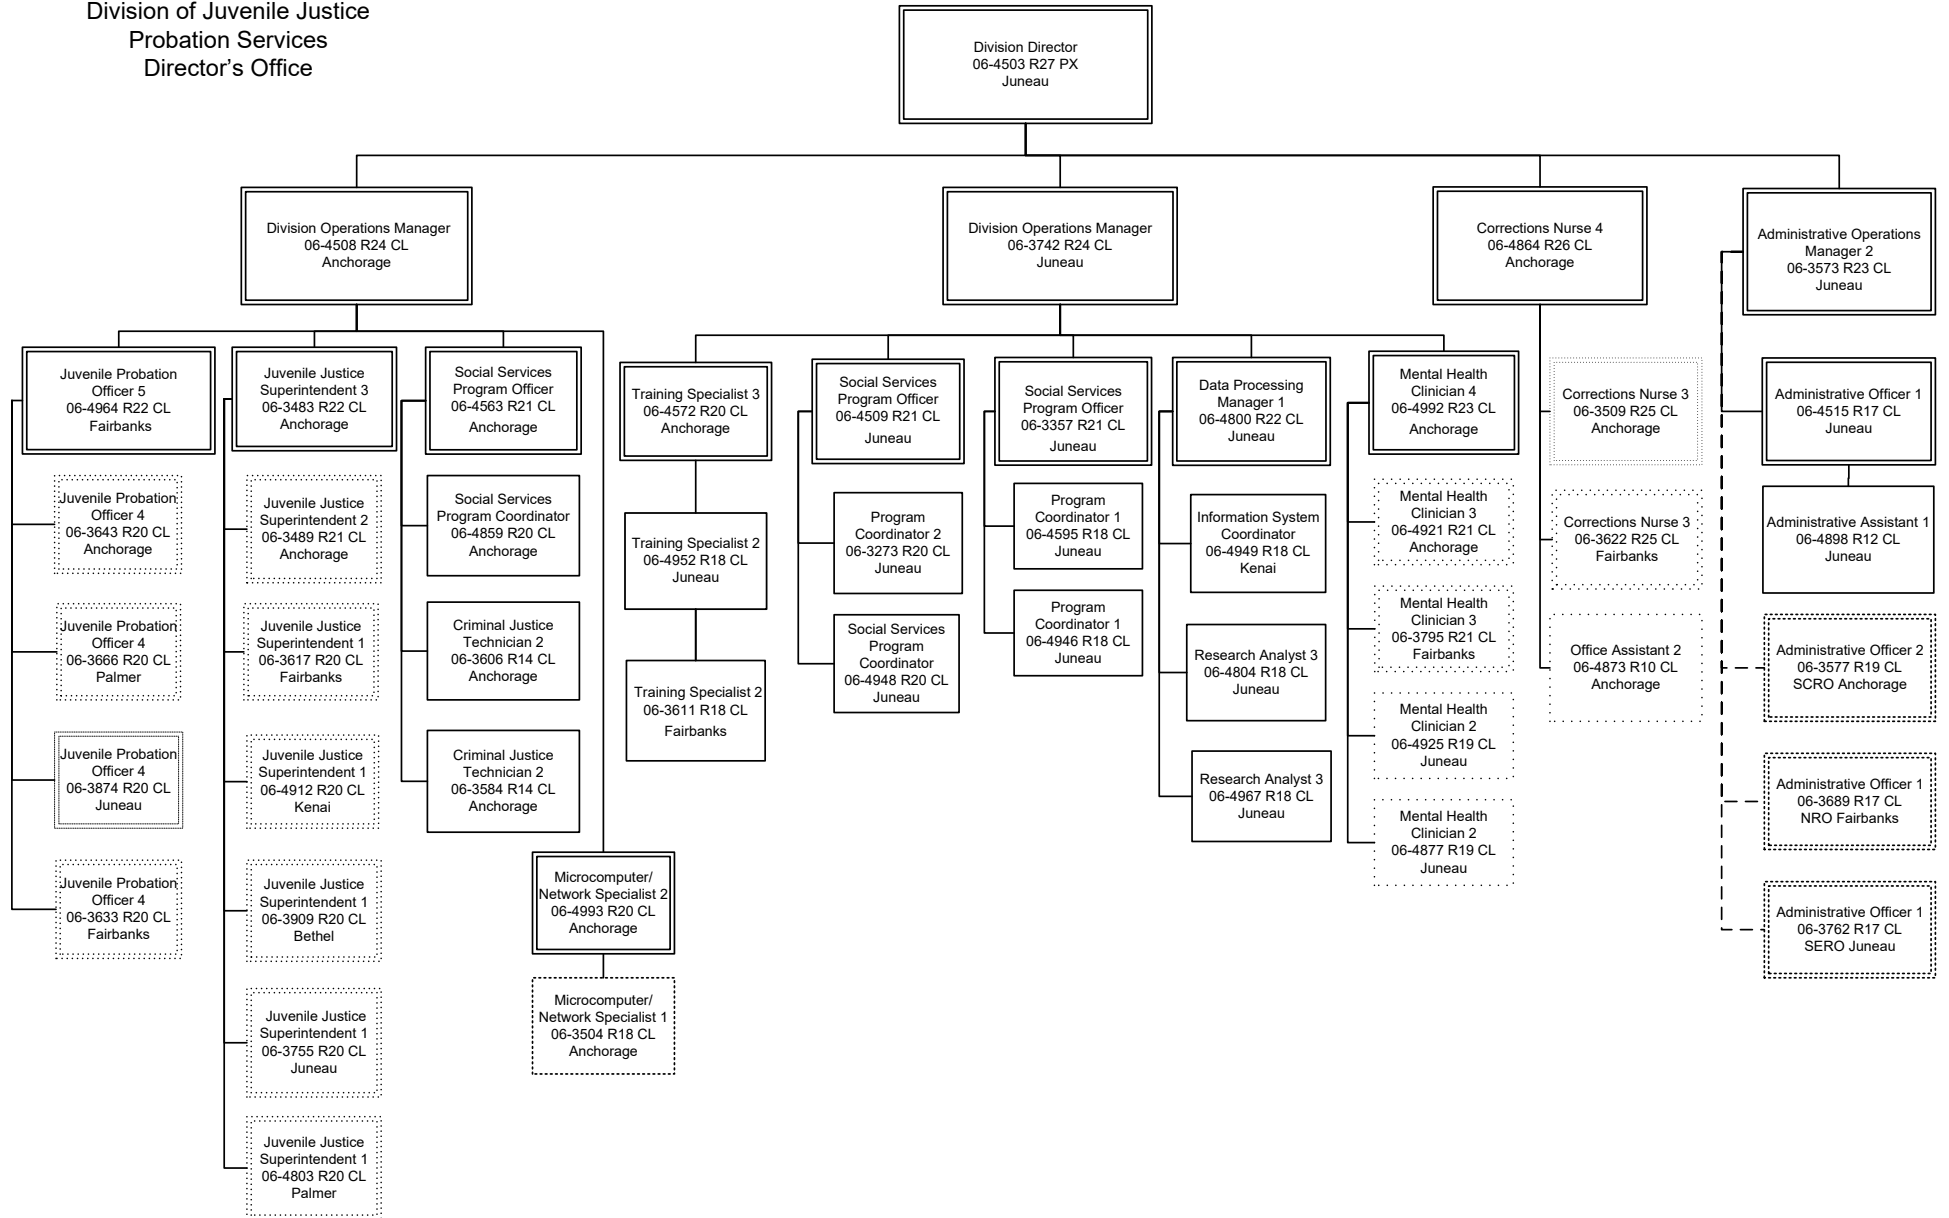

Department of Family and Community Services
 Division of Juvenile Justice
 Probation Services
 Director's Office

Department of Family and Community Services
 Division of Juvenile Justice
 NRO Probation Services
 Organizational Chart

**Department of Family and Community Services
 Division of Juvenile Justice
 Anchorage Probation Services
 Organization Chart**

**Department of Family and Community Services
 Division of Juvenile Justice
 Southcentral Probation Services
 Organization Chart**

**Department of Family and Community Services
 Division of Juvenile Justice
 Southeast Regional Probation
 Organization Chart**