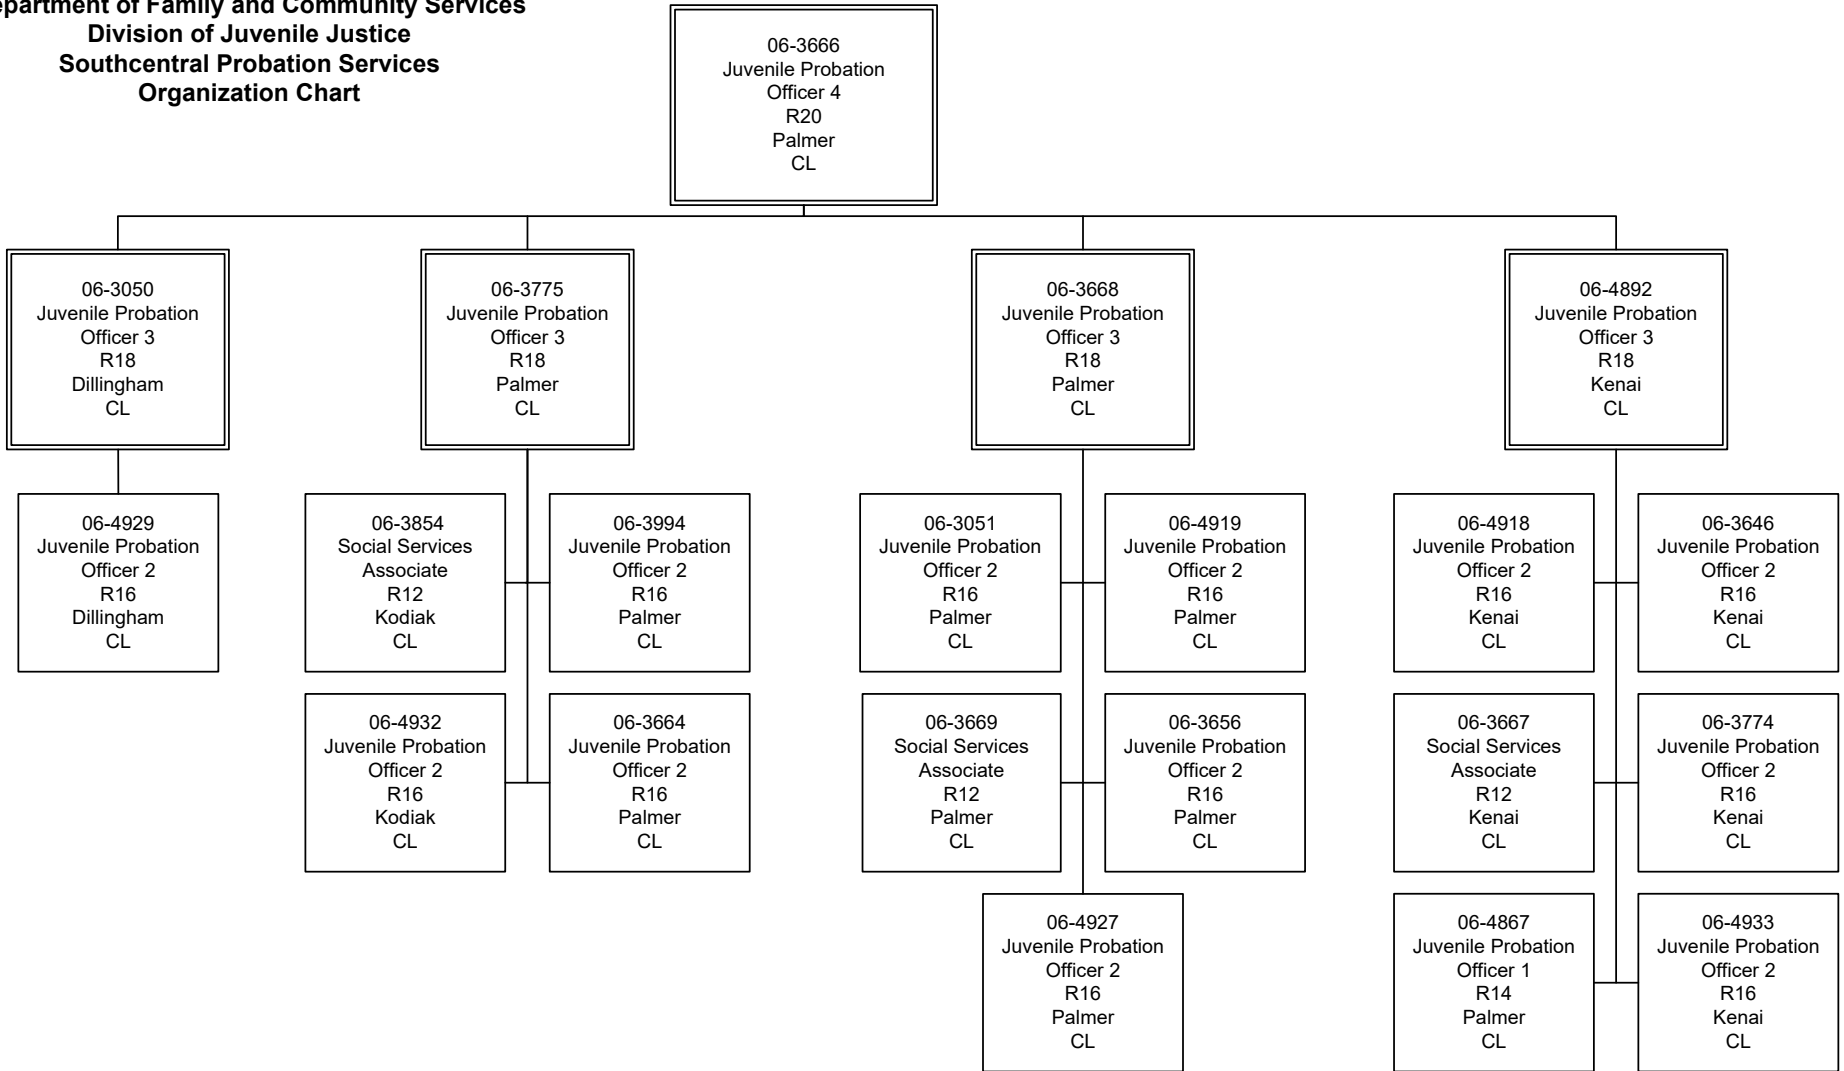

Department of Family and Community Services
 Division of Juvenile Justice
 Probation Services
 Director's Office

Department of Family and Community Services
 Division of Juvenile Justice
 NRO Probation Services
 Organizational Chart

**Department of Family and Community Services
 Division of Juvenile Justice
 Anchorage Probation Services
 Organization Chart**

**Department of Family and Community Services
 Division of Juvenile Justice
 Southcentral Probation Services
 Organization Chart**

**Department of Family and Community Services
 Division of Juvenile Justice
 Southeast Regional Probation
 Organization Chart**