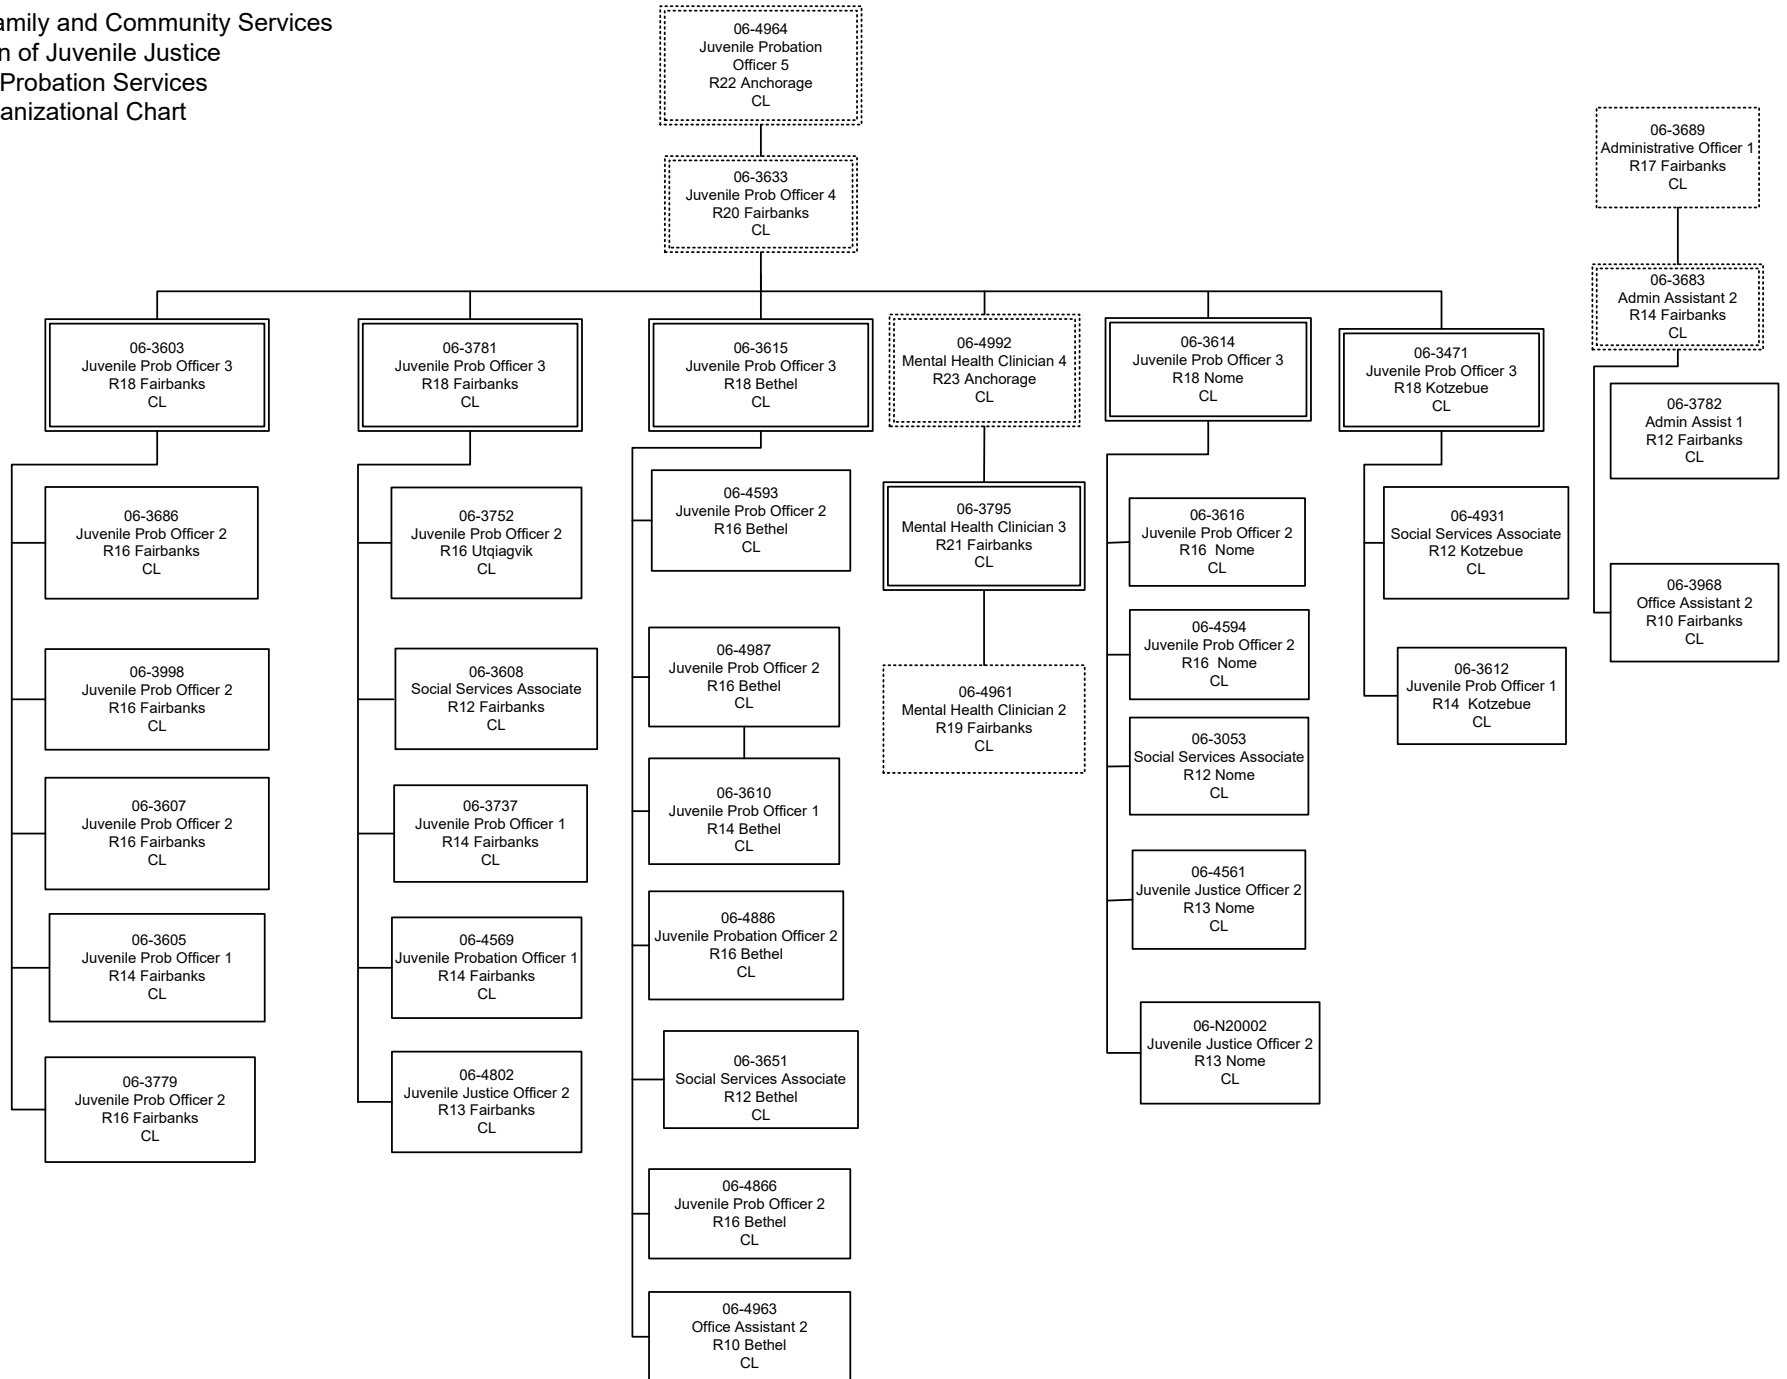

Department of Family and Community Services
 Division of Juvenile Justice
 Probation Services
 Director's Office

Department of Family and Community Services
 Division of Juvenile Justice
 NRO Probation Services
 Organizational Chart

**Department of Family and Community Services
 Division of Juvenile Justice
 Anchorage Probation Services
 Organization Chart**

**Department of Family and Community Services
 Division of Juvenile Justice
 Southcentral Probation Services
 Organization Chart**

**Department of Family and Community Services
 Division of Juvenile Justice
 Southeast Regional Probation
 Organization Chart**