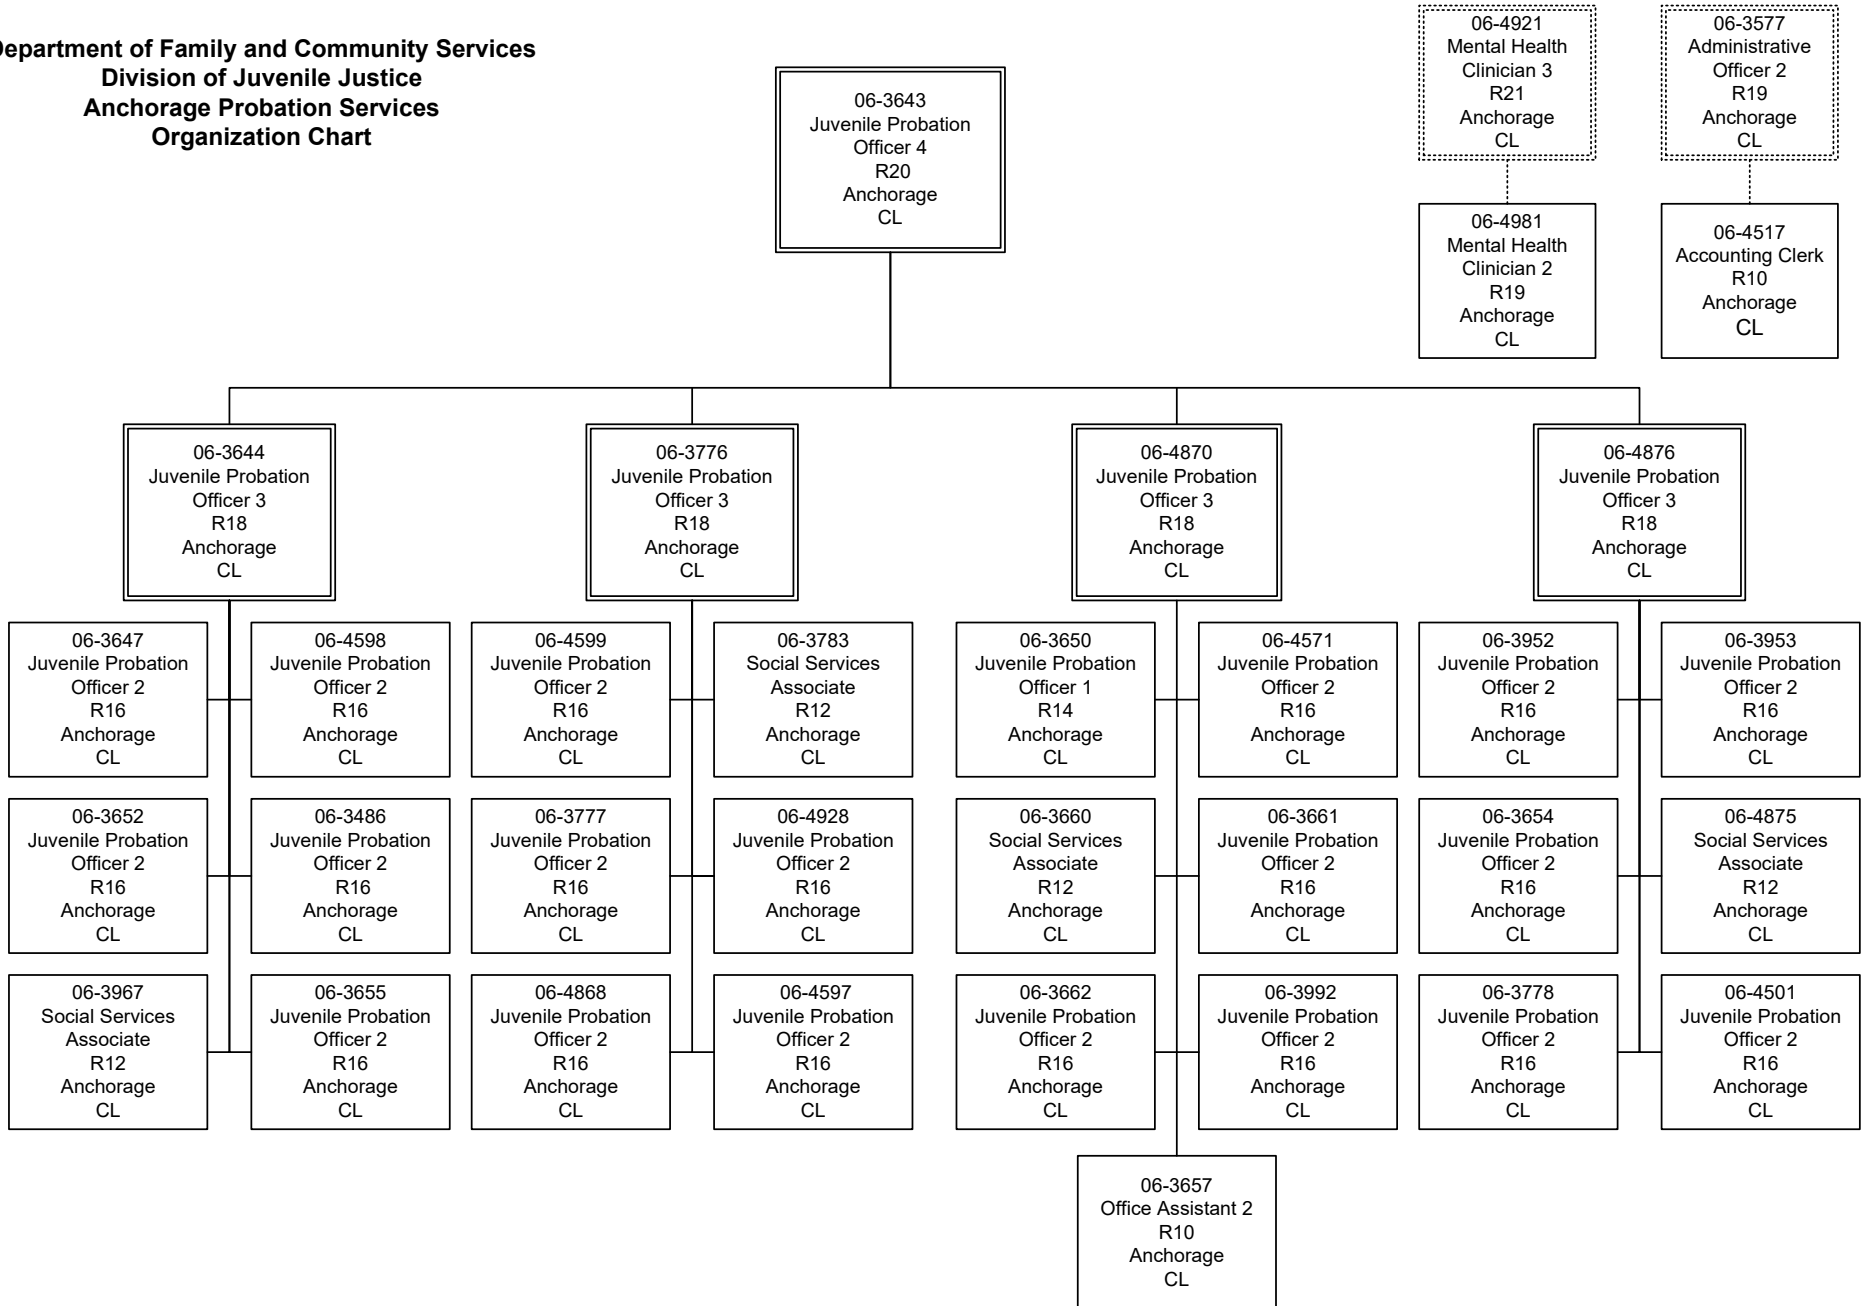

Department of Family and Community Services
 Division of Juvenile Justice
 Probation Services
 Director's Office

Department of Family and Community Services
 Division of Juvenile Justice
 NRO Probation Services
 Organizational Chart

**Department of Family and Community Services
 Division of Juvenile Justice
 Anchorage Probation Services
 Organization Chart**

**Department of Family and Community Services
 Division of Juvenile Justice
 Southcentral Probation Services
 Organization Chart**

**Department of Family and Community Services
 Division of Juvenile Justice
 Southeast Regional Probation
 Organization Chart**