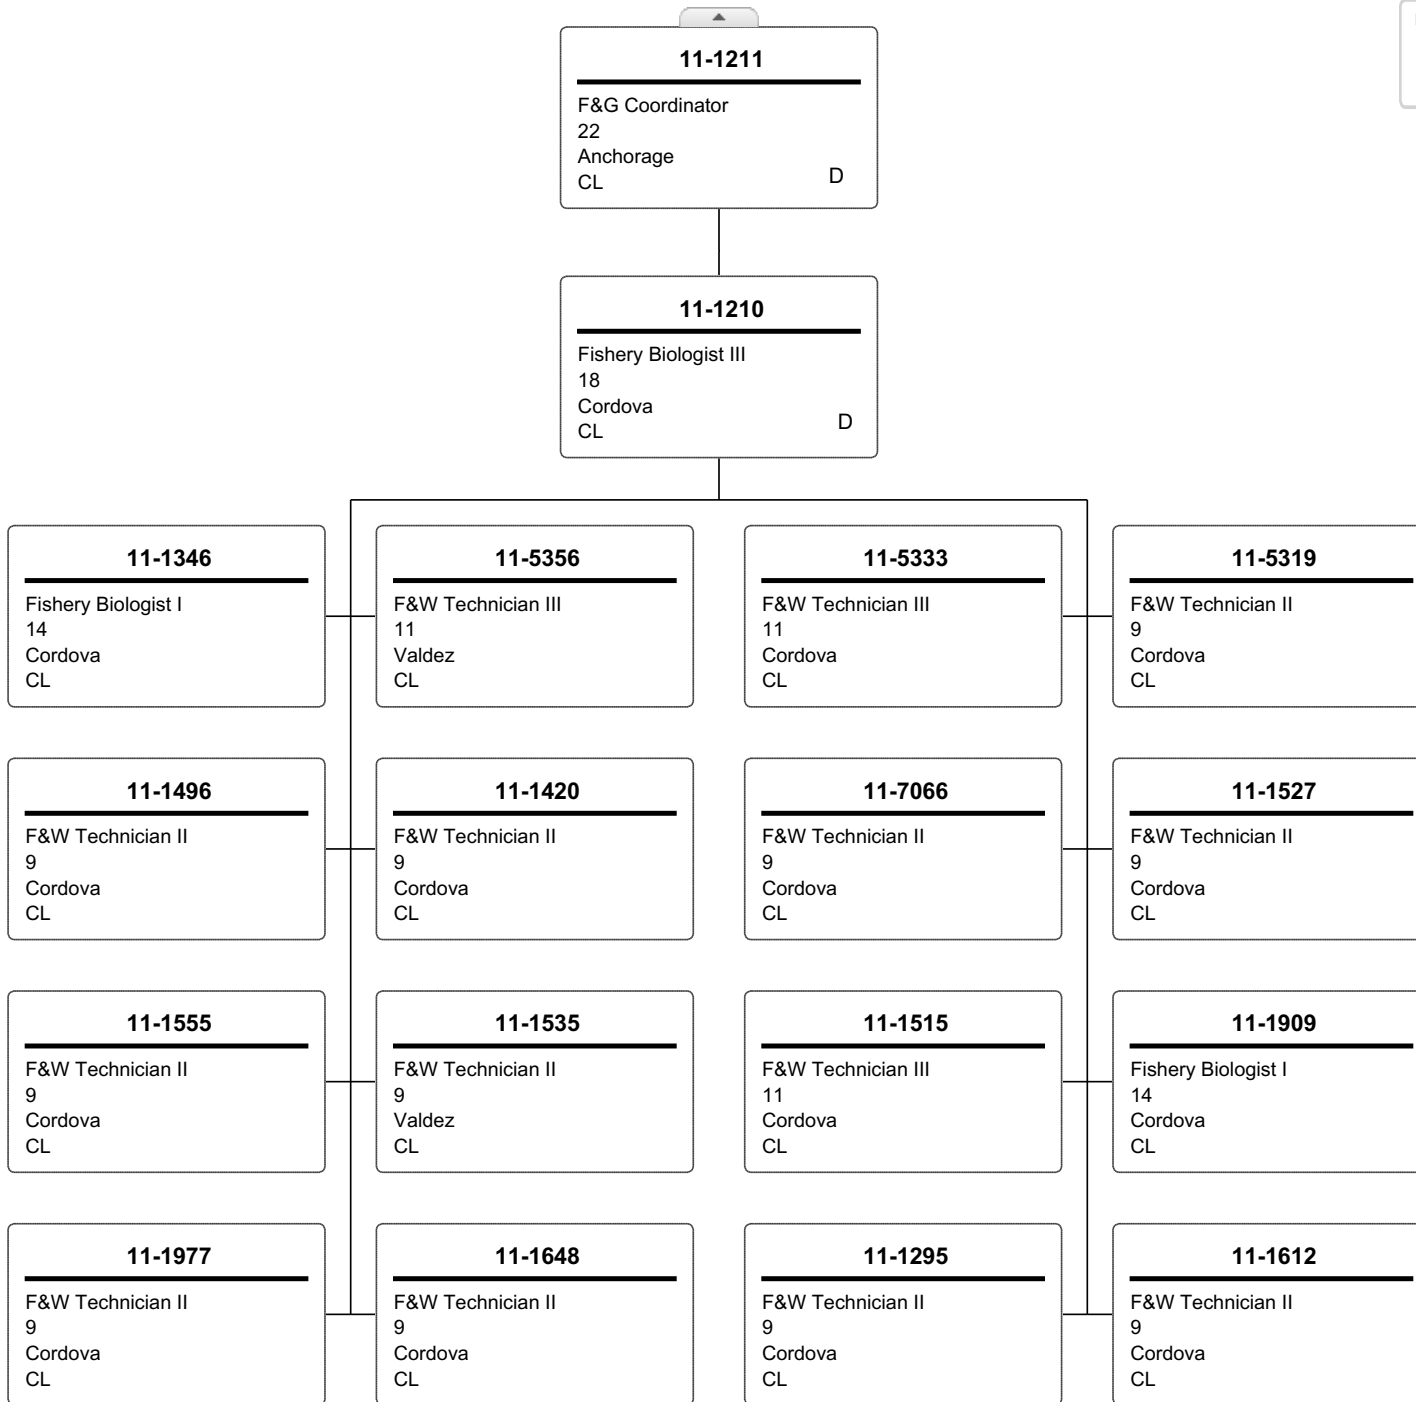

BOX TYPES
 Commercial Fisheries
 D - Duplicate

BOX TYPES
Commercial Fisheries
D - Duplicate

BOX TYPES
 Commercial Fisheries
 D - Duplicate

BOX TYPES
 Commercial Fisheries
 D - Duplicate

BOX TYPES
Commercial Fisheries
D - Duplicate