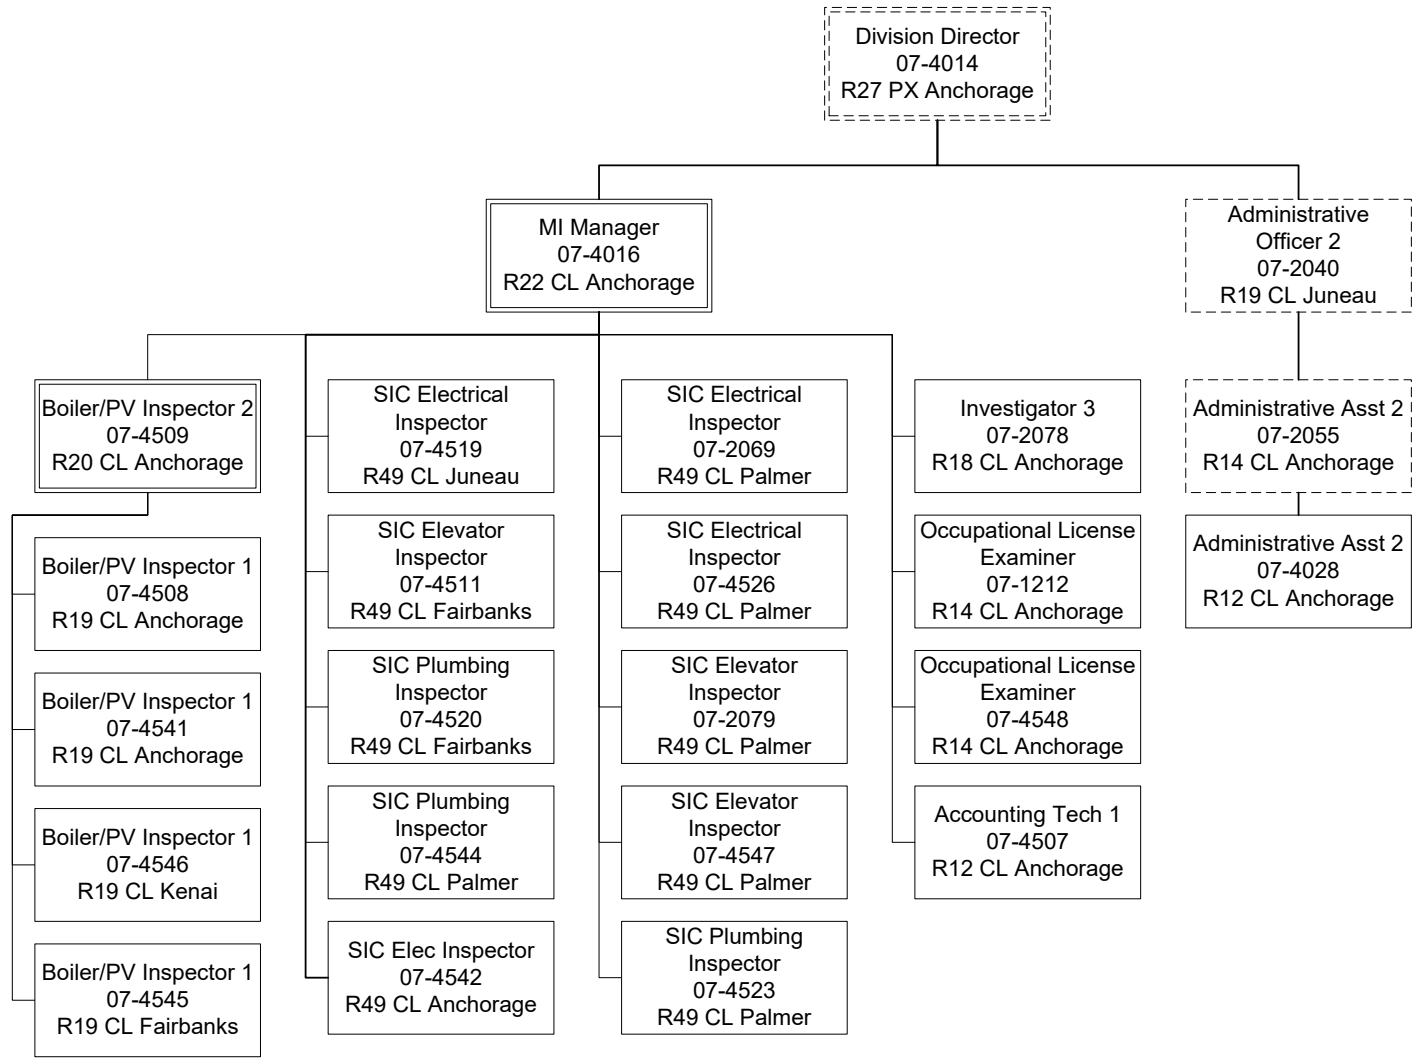

Department of Labor and Workforce Development
 Labor Standards and Safety / Mechanical Inspection
 FY2023 Governor Organization Chart

PV = Pressure Vessel
 SIC = Safety Inspection and Compliance