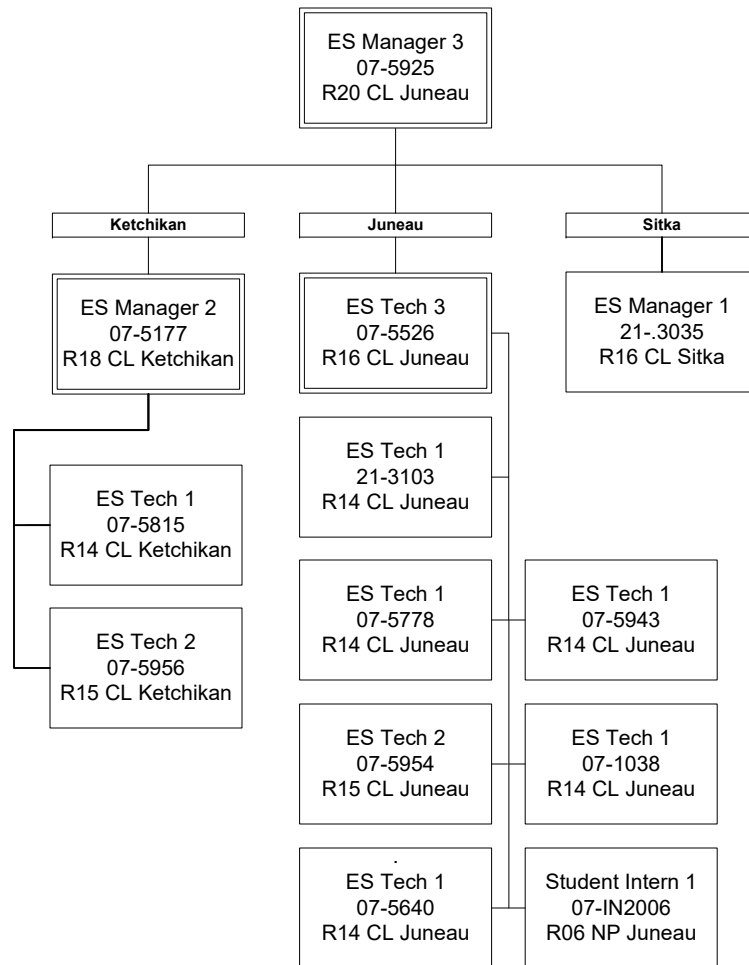

Department of Labor and Workforce Development
 Division of Employment and Training Services / Workforce Services
 FY2023 Governor Organization Chart

ES = Employment Services

Department of Labor and Workforce Development
 Division of Employment and Training Services / Workforce Services Central Region
 FY2023 Governor Organization Chart

ES = Employment Services

Department of Labor and Workforce Development
 Division of Employment and Training Services / Workforce Services Gulf Coast
 FY2023 Governor Organization Chart

Department of Labor and Workforce Development
 Division of Employment and Training Services / Workforce Southeast Region
 FY2023 Governor Organization Chart

Department of Labor and Workforce Development
 Division of Employment and Training Services / Workforce Services - Interior/Northern/Southwest Region
 FY2023 Governor Organization Chart

ES = Employment Services