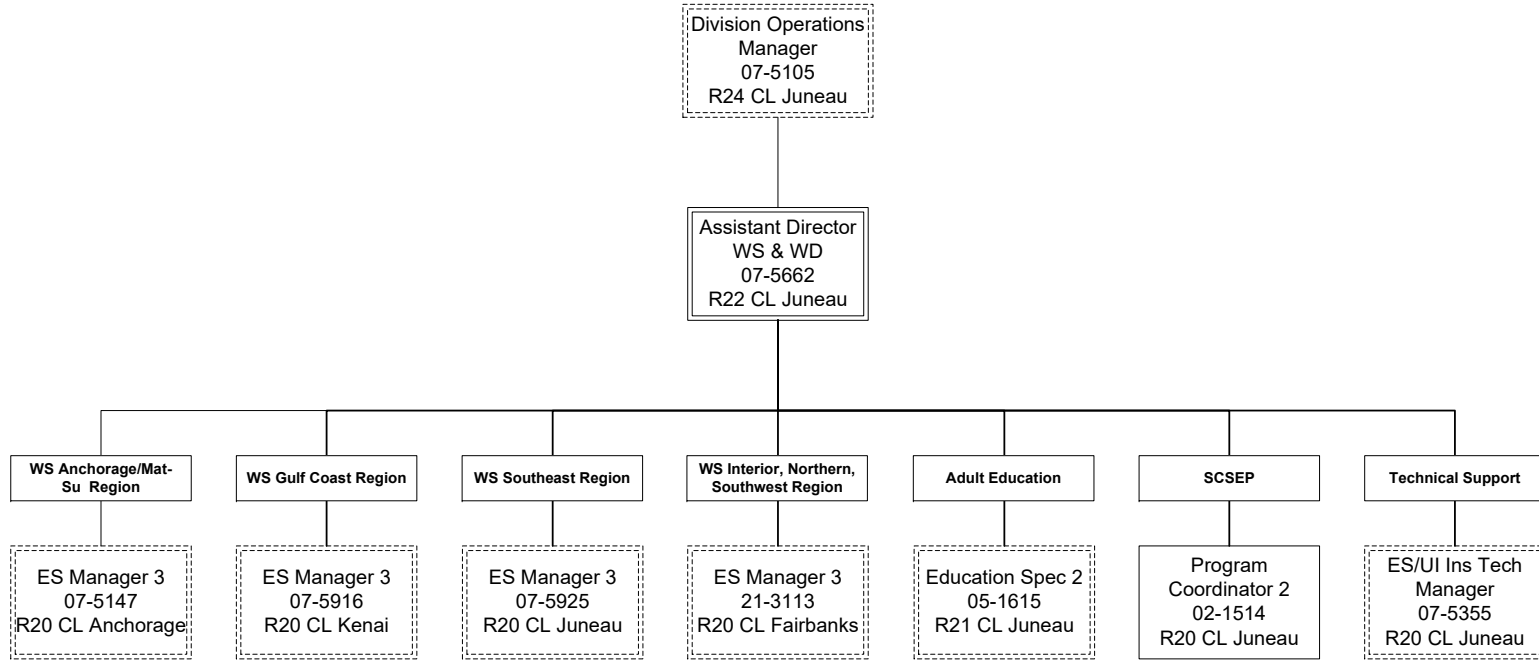

Department of Labor and Workforce Development
 Division of Employment and Training Services / Workforce Services
 FY2023 Governor Organization Chart

ES = Employment Services

Department of Labor and Workforce Development
 Division of Employment and Training Services / Workforce Services Central Region
 FY2023 Governor Organization Chart

ES = Employment Services

Department of Labor and Workforce Development
 Division of Employment and Training Services / Workforce Services Gulf Coast
 FY2023 Governor Organization Chart

Department of Labor and Workforce Development
 Division of Employment and Training Services / Workforce Southeast Region
 FY2023 Governor Organization Chart

Department of Labor and Workforce Development
 Division of Employment and Training Services / Workforce Services - Interior/Northern/Southwest Region
 FY2023 Governor Organization Chart

ES = Employment Services