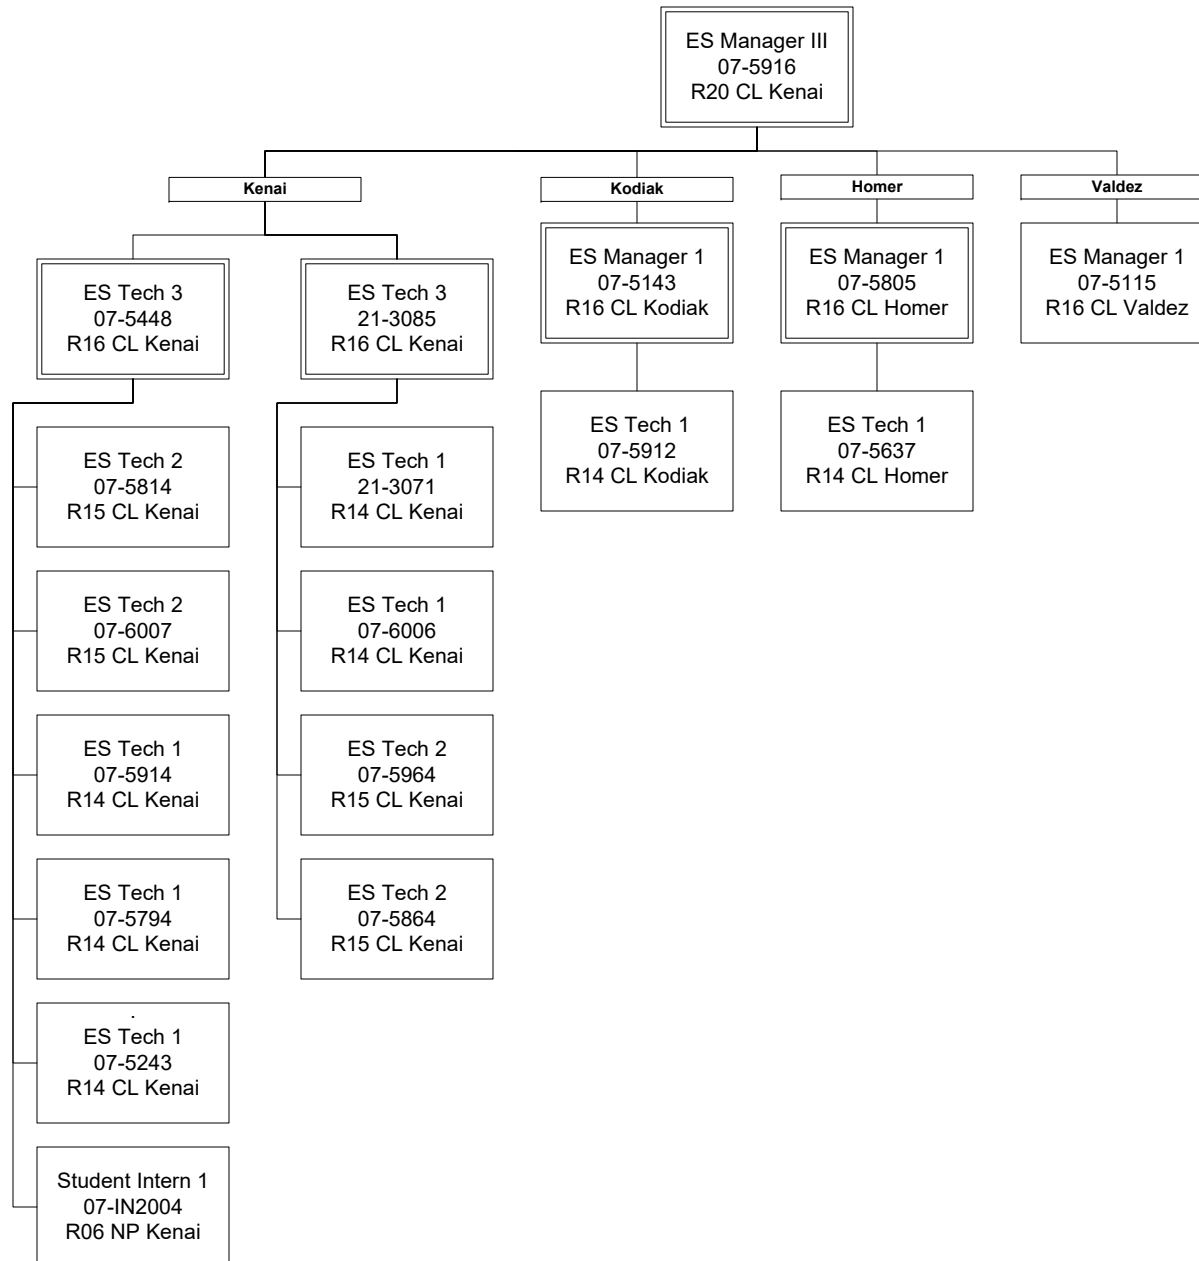

Department of Labor and Workforce Development
 Division of Employment and Training Services / Workforce Services
 FY2023 Governor Organization Chart

ES = Employment Services

Department of Labor and Workforce Development
 Division of Employment and Training Services / Workforce Services Central Region
 FY2023 Governor Organization Chart

ES = Employment Services

Department of Labor and Workforce Development
 Division of Employment and Training Services / Workforce Services Gulf Coast
 FY2023 Governor Organization Chart

Department of Labor and Workforce Development
 Division of Employment and Training Services / Workforce Southeast Region
 FY2023 Governor Organization Chart

Department of Labor and Workforce Development
 Division of Employment and Training Services / Workforce Services - Interior/Northern/Southwest Region
 FY2023 Governor Organization Chart

ES = Employment Services