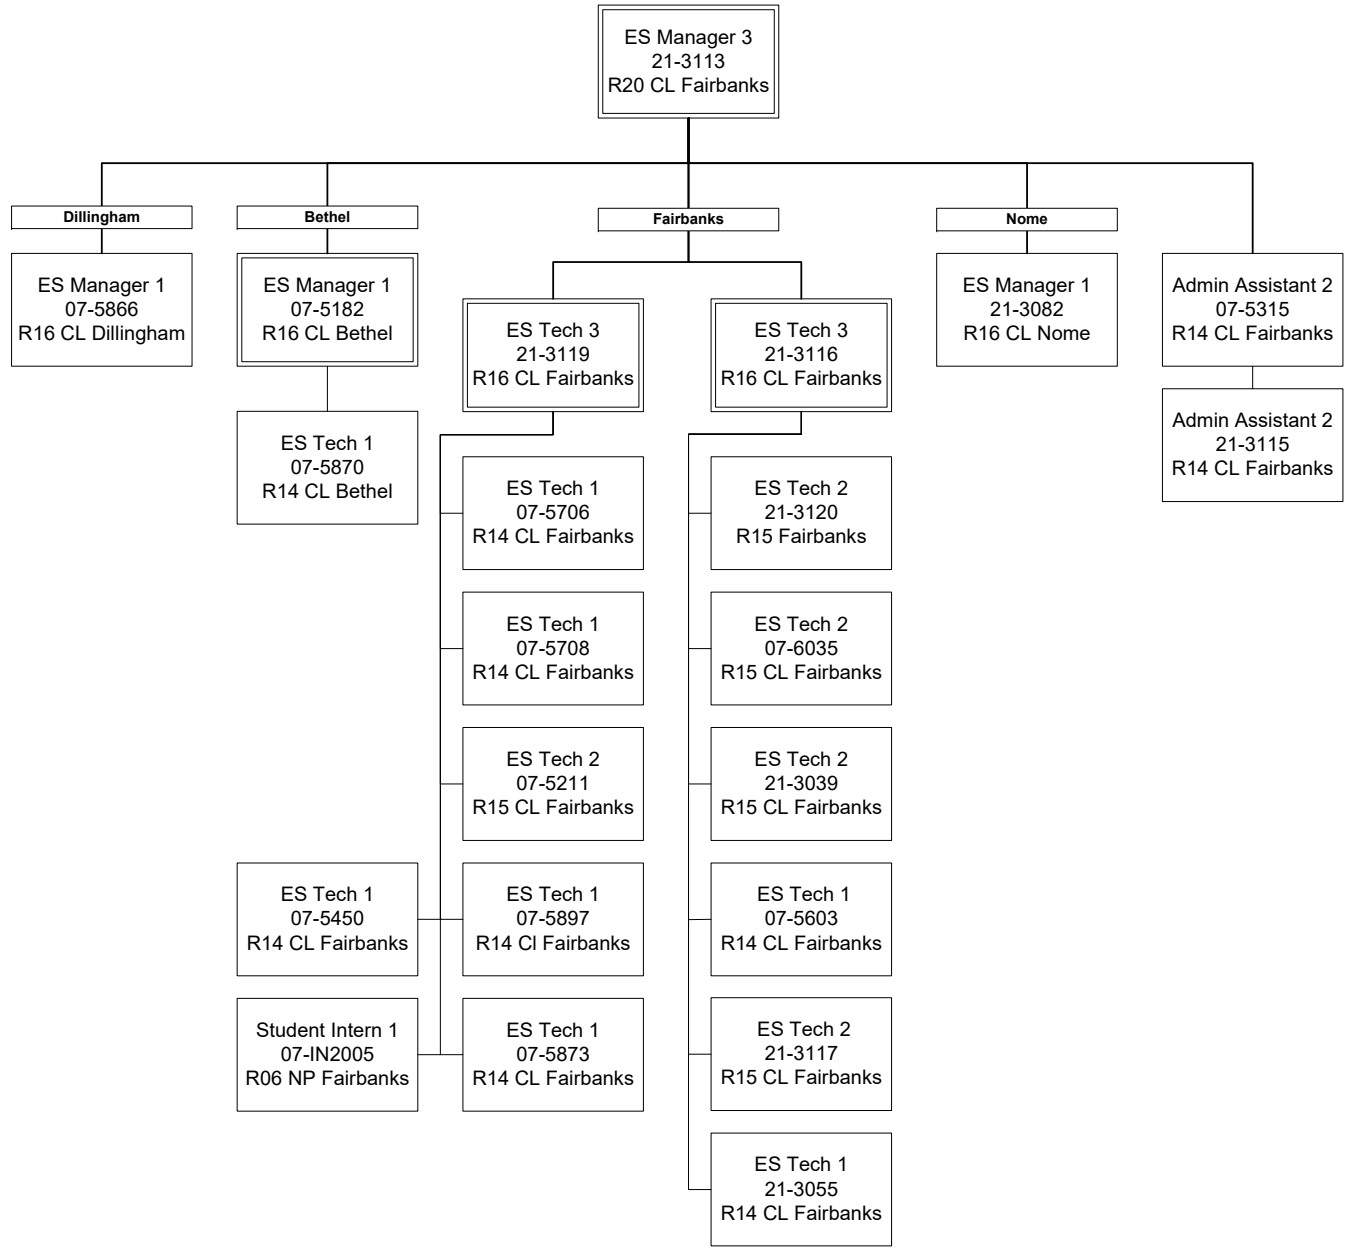

Department of Labor and Workforce Development
 Division of Employment and Training Services / Workforce Services
 FY2023 Governor Organization Chart

ES = Employment Services

Department of Labor and Workforce Development
 Division of Employment and Training Services / Workforce Services Central Region
 FY2023 Governor Organization Chart

ES = Employment Services

Department of Labor and Workforce Development
 Division of Employment and Training Services / Workforce Services Gulf Coast
 FY2023 Governor Organization Chart

Department of Labor and Workforce Development
 Division of Employment and Training Services / Workforce Southeast Region
 FY2023 Governor Organization Chart

Department of Labor and Workforce Development
 Division of Employment and Training Services / Workforce Services - Interior/Northern/Southwest Region
 FY2023 Governor Organization Chart

ES = Employment Services