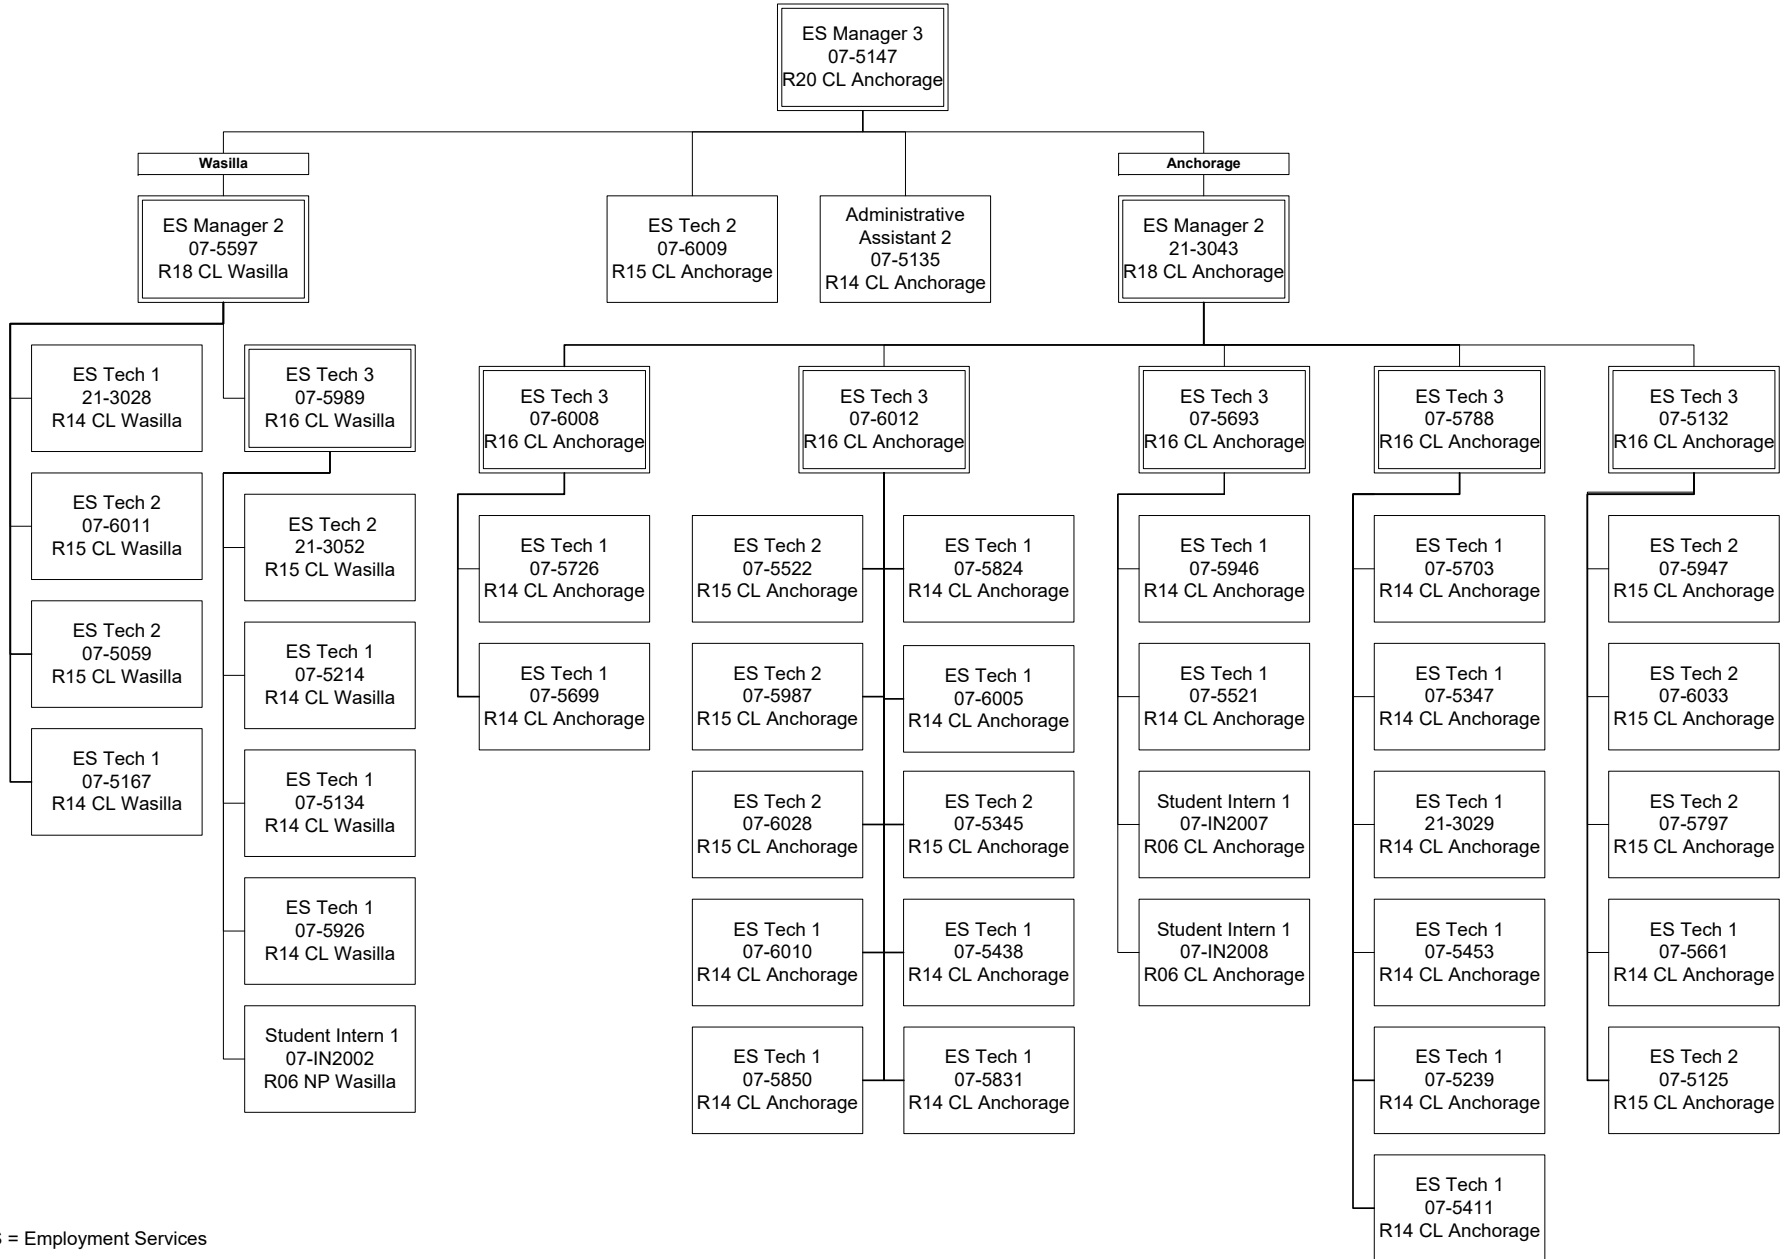

Department of Labor and Workforce Development
 Division of Employment and Training Services / Workforce Services
 FY2023 Governor Organization Chart

ES = Employment Services

Department of Labor and Workforce Development
 Division of Employment and Training Services / Workforce Services Central Region
 FY2023 Governor Organization Chart

ES = Employment Services

Department of Labor and Workforce Development
 Division of Employment and Training Services / Workforce Services Gulf Coast
 FY2023 Governor Organization Chart

Department of Labor and Workforce Development
 Division of Employment and Training Services / Workforce Southeast Region
 FY2023 Governor Organization Chart

Department of Labor and Workforce Development
 Division of Employment and Training Services / Workforce Services - Interior/Northern/Southwest Region
 FY2023 Governor Organization Chart

ES = Employment Services