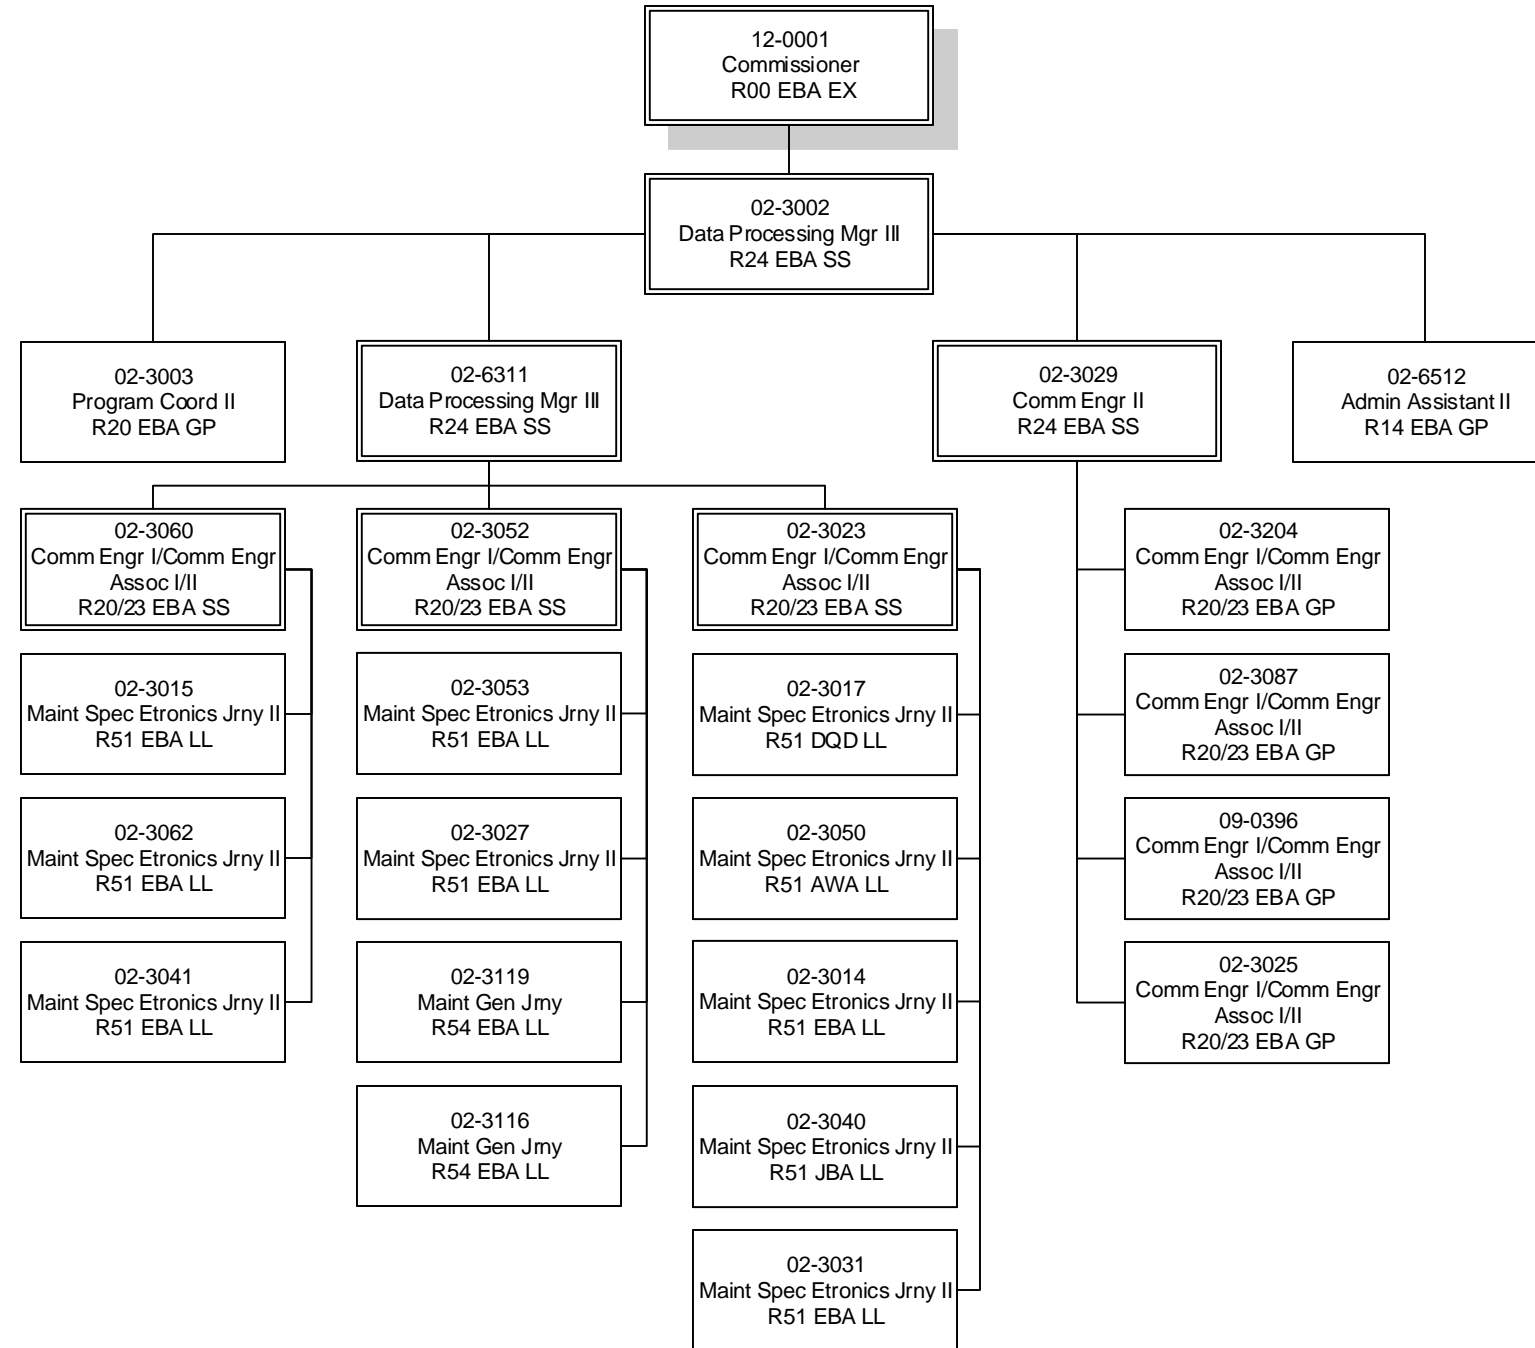

**Department of Public Safety**  
 Alaska Public Safety Communication Services Component

Location Codes

AWA-Juneau  
 EBA-Anchorage  
 DQD-Soldotna  
 JBA-Fairbanks

Bargaining Unit Codes

GP-General Gov't Employees  
 SS-Supervisory Employees  
 LL-Labor, Trades & Crafts